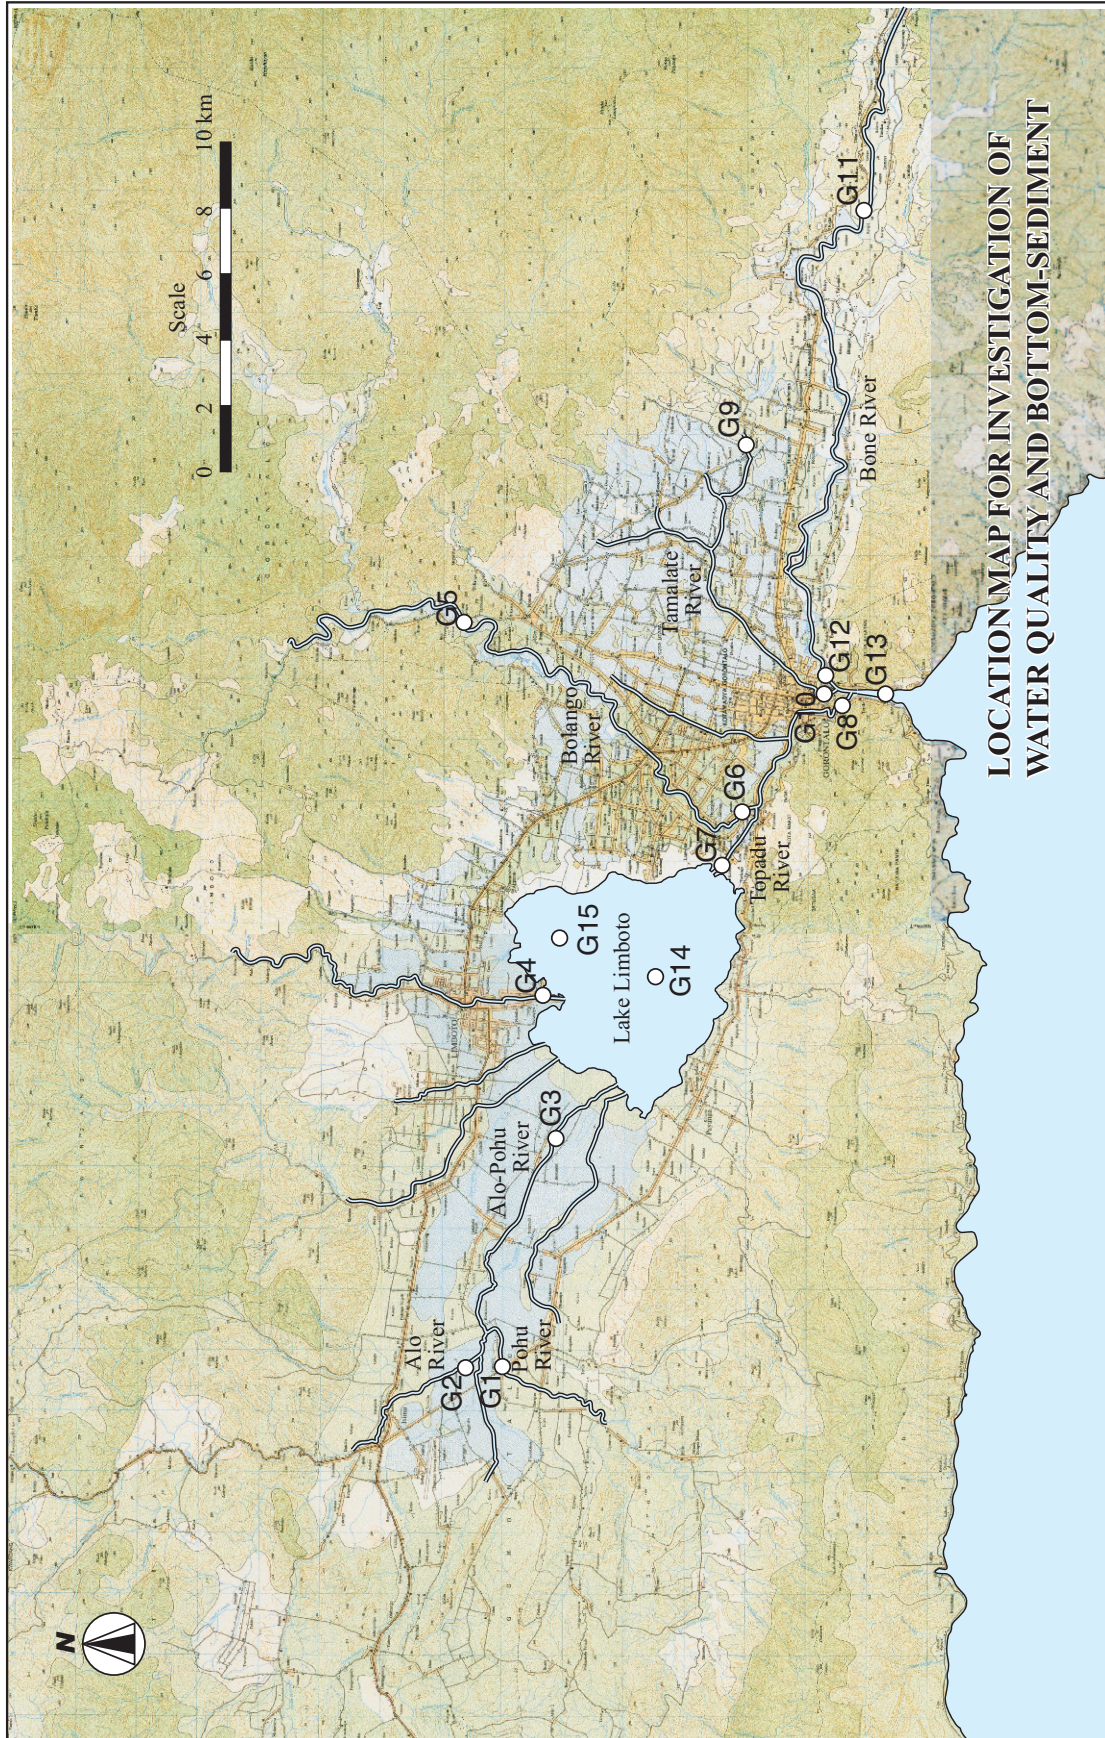

DATA-B

WATER QUALITY AND BED SEDIMENT

LOCATION MAP FOR INVESTIGATION OF WATER QUALITY AND BOTTOM-SEDIMENT