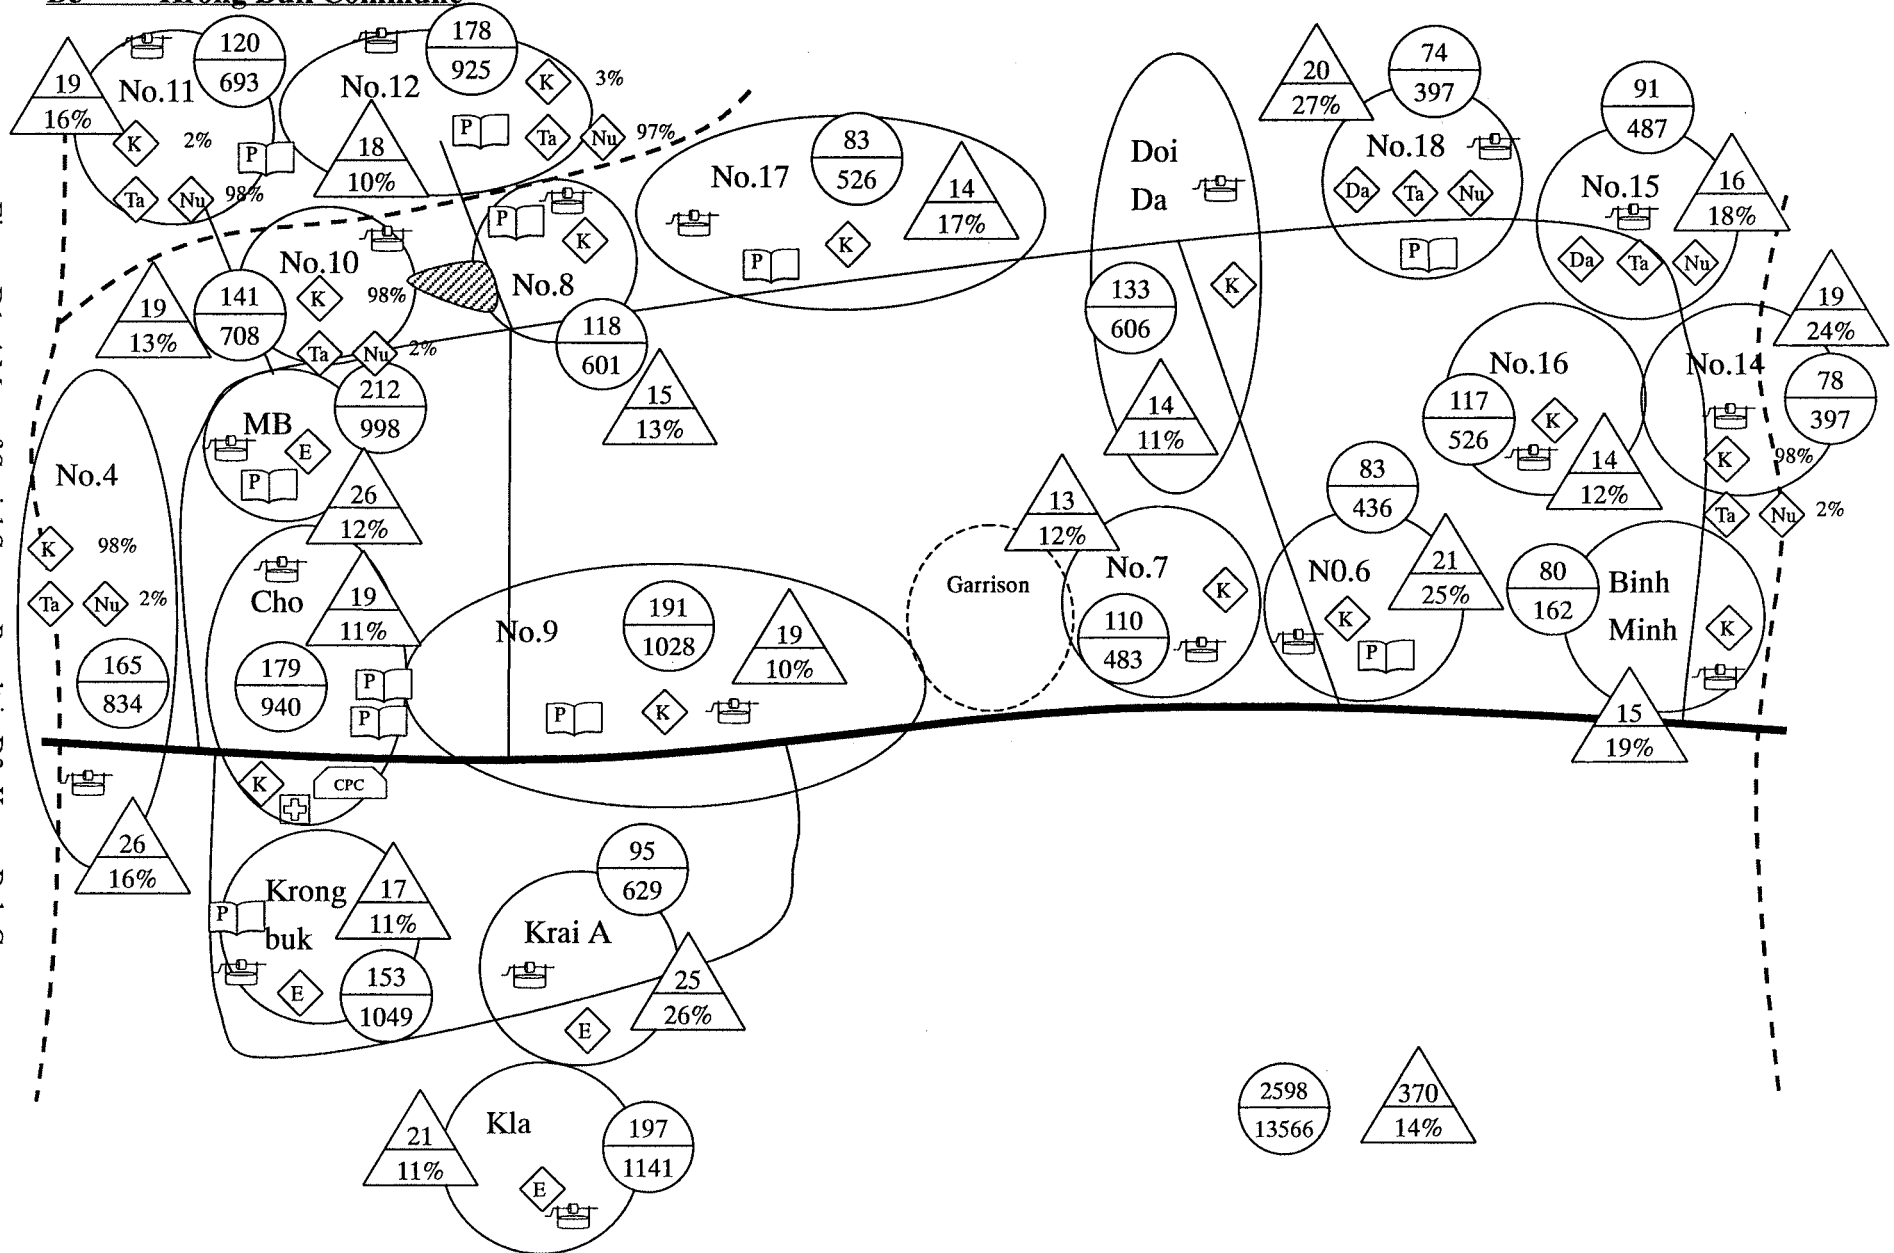

Chapter 1
Social Survey

Symbols

	National road				
	Commune road, Village road				
	River				
	Stream				
	Number of household Population				
	No. of Poor and Very Poor household Percentage of Poor and Very Poor household				
	Commune, town or District People's Committee				
	Commune or District Health Service				
	Primary, Secondary or EM boarding School				
	Dug well				
	UNICEF shallow borehole				
	Spring				
	Market				
	Church				
	Post Office				
	Cemetery				
	Kinh		Muong		Gia rai
	Ba Na		Tay		Tho
	Man		Ca Dong		Nung
	Xe Dang		Xo Dra		Romam
	Gie Trieng		Thai		Brau
	Lao		E De		Hoa
	Mnong		Dao		

Figure D1. 1 Explanation of Symbols in the Maps of Social Survey

D1 Krong Nang Town

Figure D1. 2 Map of Social Survey Result in D1 Krong Nang Town

D2 Ea Drong Town

Figure D1. 3 Map of Social Survey Result in D2 Ea Drang Town

D3 Krong Buk Commune

Figure D1. 4 Map of Social Survey Result in D3 Krong Buk Commune

D4 Ea Drong Commune

Rice along steams
Coffee around residential area

Ea Tung stream

Ea Ngach stream

Ea Drong stream

Ea Mut stream

Figure D1.5 Map of Social Survey Result in D4 Ea Drong Commune

D5 Ea Wer Commune

Figure D1. 6 Map of Social Survey Result in D5 Ea Wer Commune

D6 Kien Duc Town

Figure D1. 7 Map of Social Survey Result in D6 Kien Duc Town