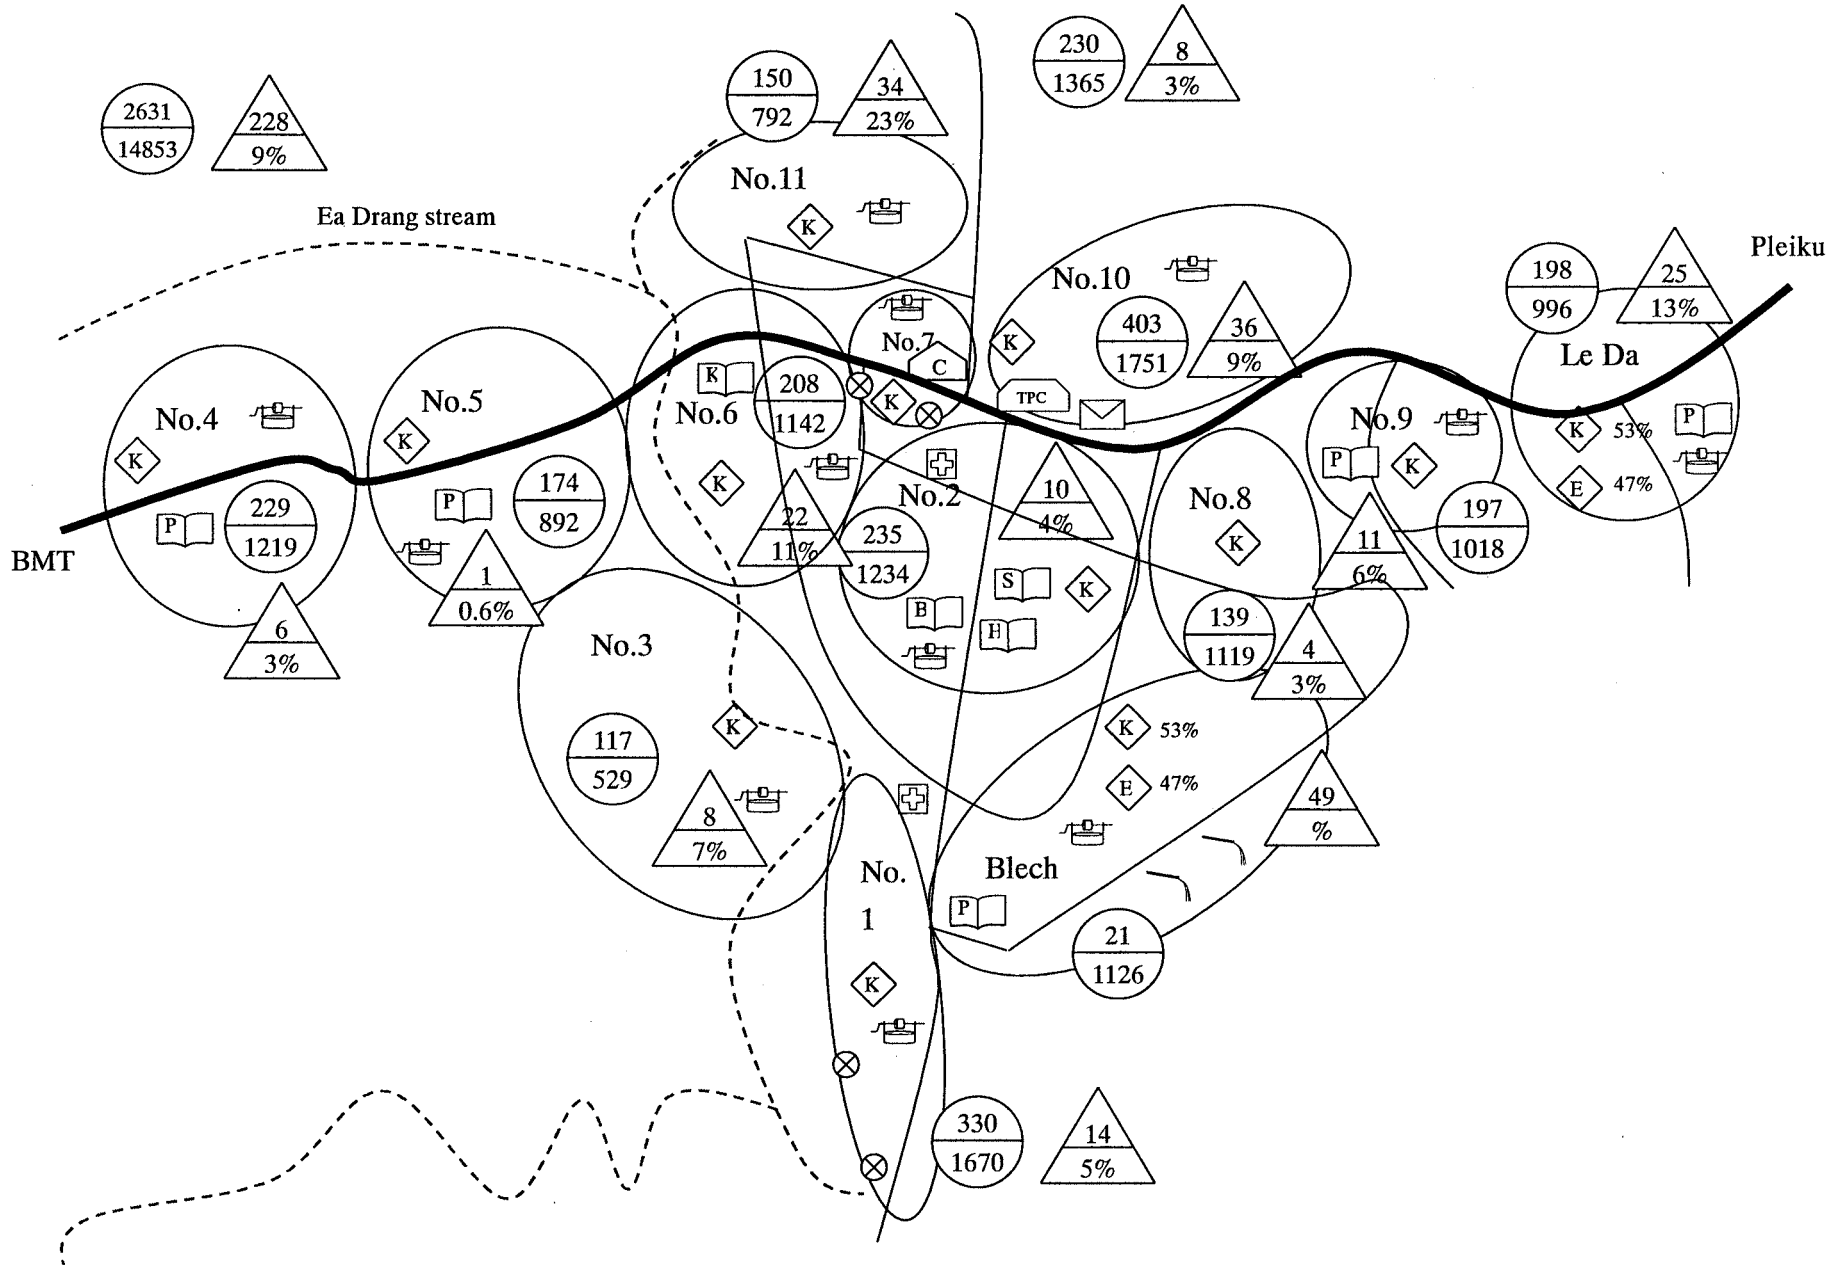

Chapter 1
Social Survey

Symbols

	National road				
	Commune road, Village road				
	River				
	Stream				
	Number of household Population				
	No. of Poor and Very Poor household Percentage of Poor and Very Poor household				
	Commune, town or District People's Committee				
	Commune or District Health Service				
	Primary, Secondary or EM boarding School				
	Dug well				
	UNICEF shallow borehole				
	Spring				
	Market				
	Church				
	Post Office				
	Cemetery				
	Kinh		Muong		Gia rai
	Ba Na		Tay		Tho
	Man		Ca Dong		Nung
	Xe Dang		Xo Dra		Romam
	Gie Trieng		Thai		Brau
	Lao		E De		Hoa
	Mnong		Dao		

Figure D1. 1 Explanation of Symbols in the Maps of Social Survey

D1 Krong Nang Town

Figure D1. 2 Map of Social Survey Result in D1 Krong Nang Town

D2 Ea Drong Town

Figure D1. 3 Map of Social Survey Result in D2 Ea Drang Town

D3 Krong Buk Commune

Figure D1. 4 Map of Social Survey Result in D3 Krong Buk Commune

D4 Ea Drong Commune

Rice along steams
Coffee around residential area

Ea Tung stream

Ea Ngach stream

Ea Drong stream

Ea Mut stream

Figure D1.5 Map of Social Survey Result in D4 Ea Drong Commune

D5 Ea Wer Commune

Figure D1. 6 Map of Social Survey Result in D5 Ea Wer Commune

D6 Kien Duc Town

Figure D1. 7 Map of Social Survey Result in D6 Kien Duc Town