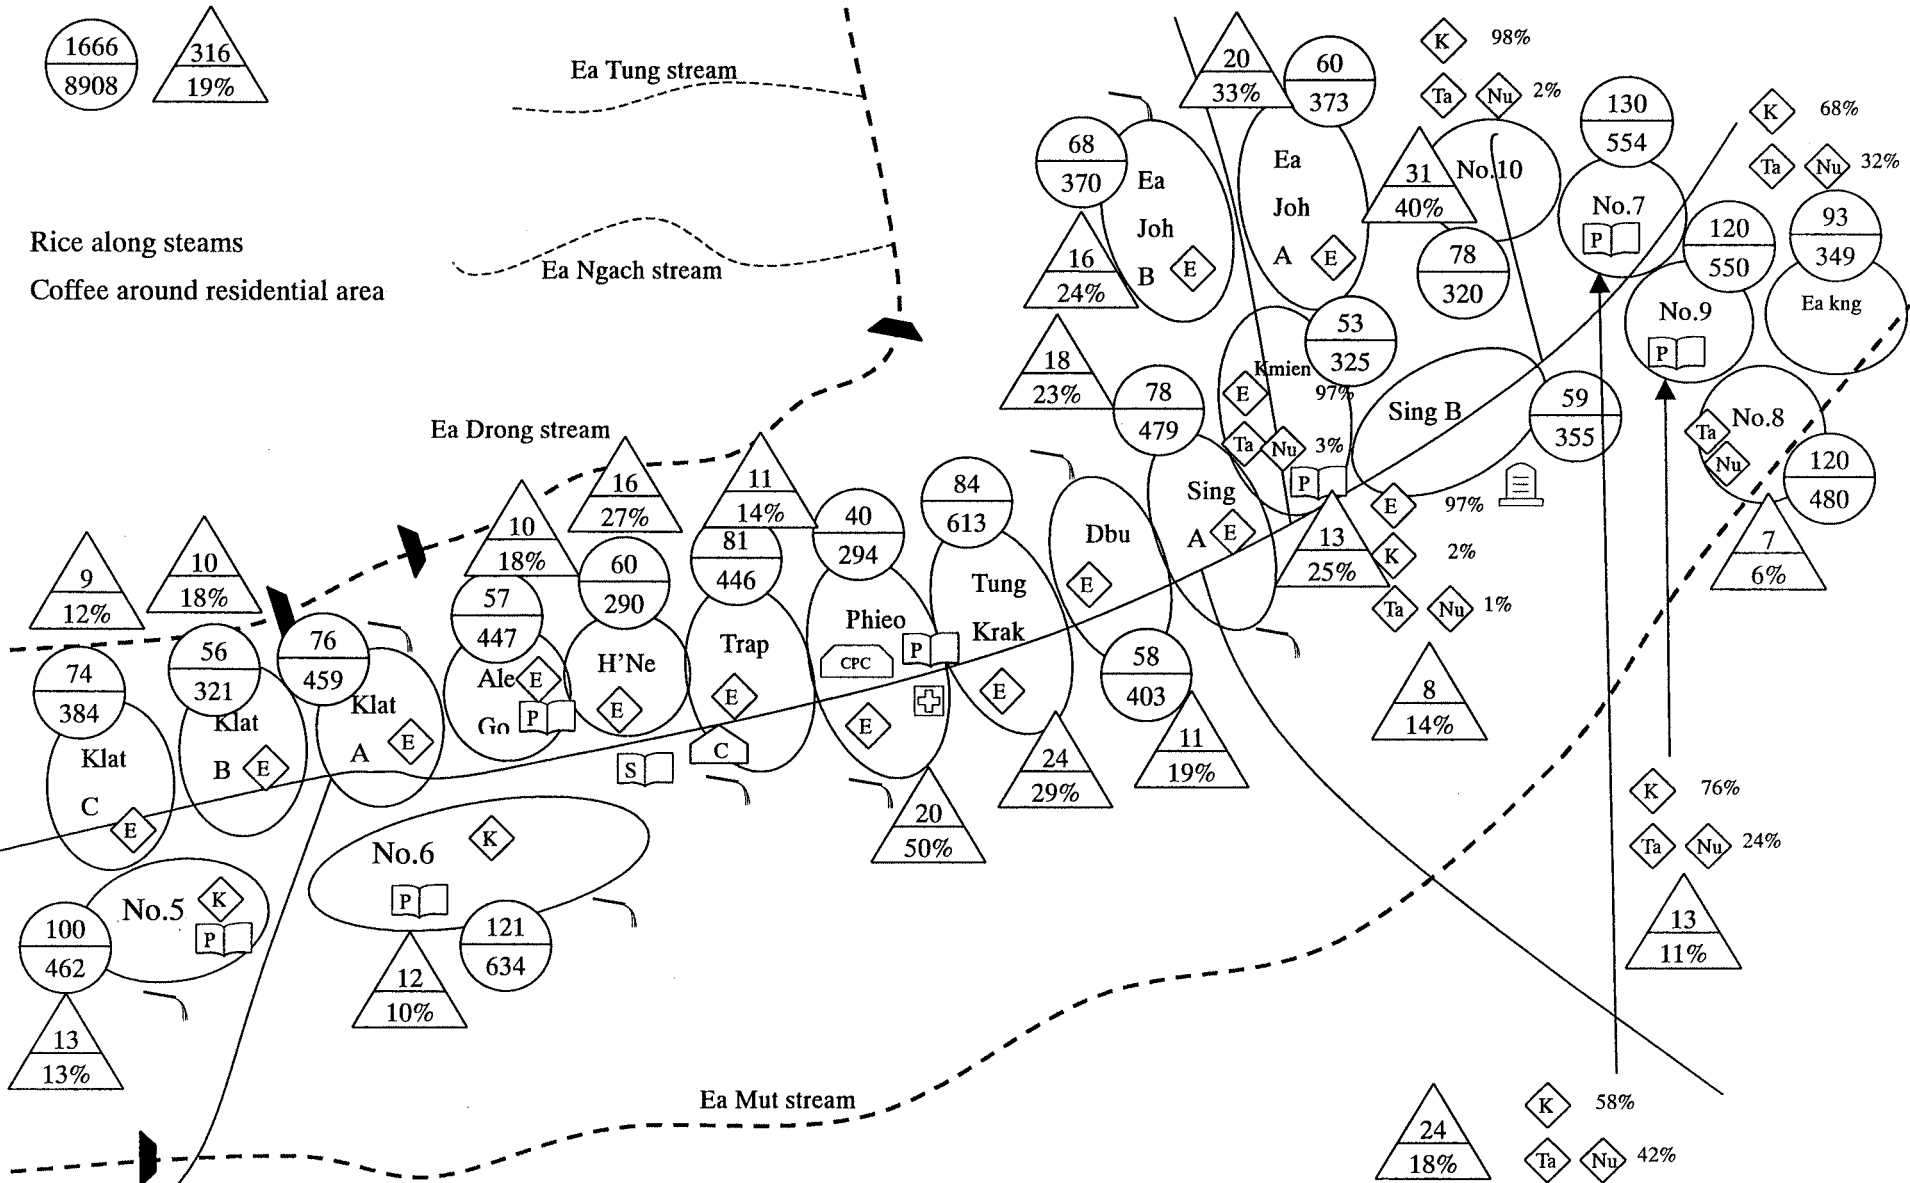

Chapter 1
Social Survey

Symbols

	National road				
	Commune road, Village road				
	River				
	Stream				
	Number of household Population				
	No. of Poor and Very Poor household Percentage of Poor and Very Poor household				
	Commune, town or District People's Committee				
	Commune or District Health Service				
	Primary, Secondary or EM boarding School				
	Dug well				
	UNICEF shallow borehole				
	Spring				
	Market				
	Church				
	Post Office				
	Cemetery				
	Kinh		Muong		Gia rai
	Ba Na		Tay		Tho
	Man		Ca Dong		Nung
	Xe Dang		Xo Dra		Romam
	Gie Trieng		Thai		Brau
	Lao		E De		Hoa
	Mnong		Dao		

Figure D1. 1 Explanation of Symbols in the Maps of Social Survey

D1 Krong Nang Town

Figure D1. 2 Map of Social Survey Result in D1 Krong Nang Town

D2 Ea Drong Town

Figure D1. 3 Map of Social Survey Result in D2 Ea Drang Town

D3 Krong Buk Commune

Figure D1. 4 Map of Social Survey Result in D3 Krong Buk Commune

D4 Ea Drong Commune

Rice along steams
Coffee around residential area

Ea Tung stream

Ea Ngach stream

Ea Drong stream

Ea Mut stream

Figure D1.5 Map of Social Survey Result in D4 Ea Drong Commune

D5 Ea Wer Commune

Figure D1. 6 Map of Social Survey Result in D5 Ea Wer Commune

D6 Kien Duc Town

Figure D1. 7 Map of Social Survey Result in D6 Kien Duc Town