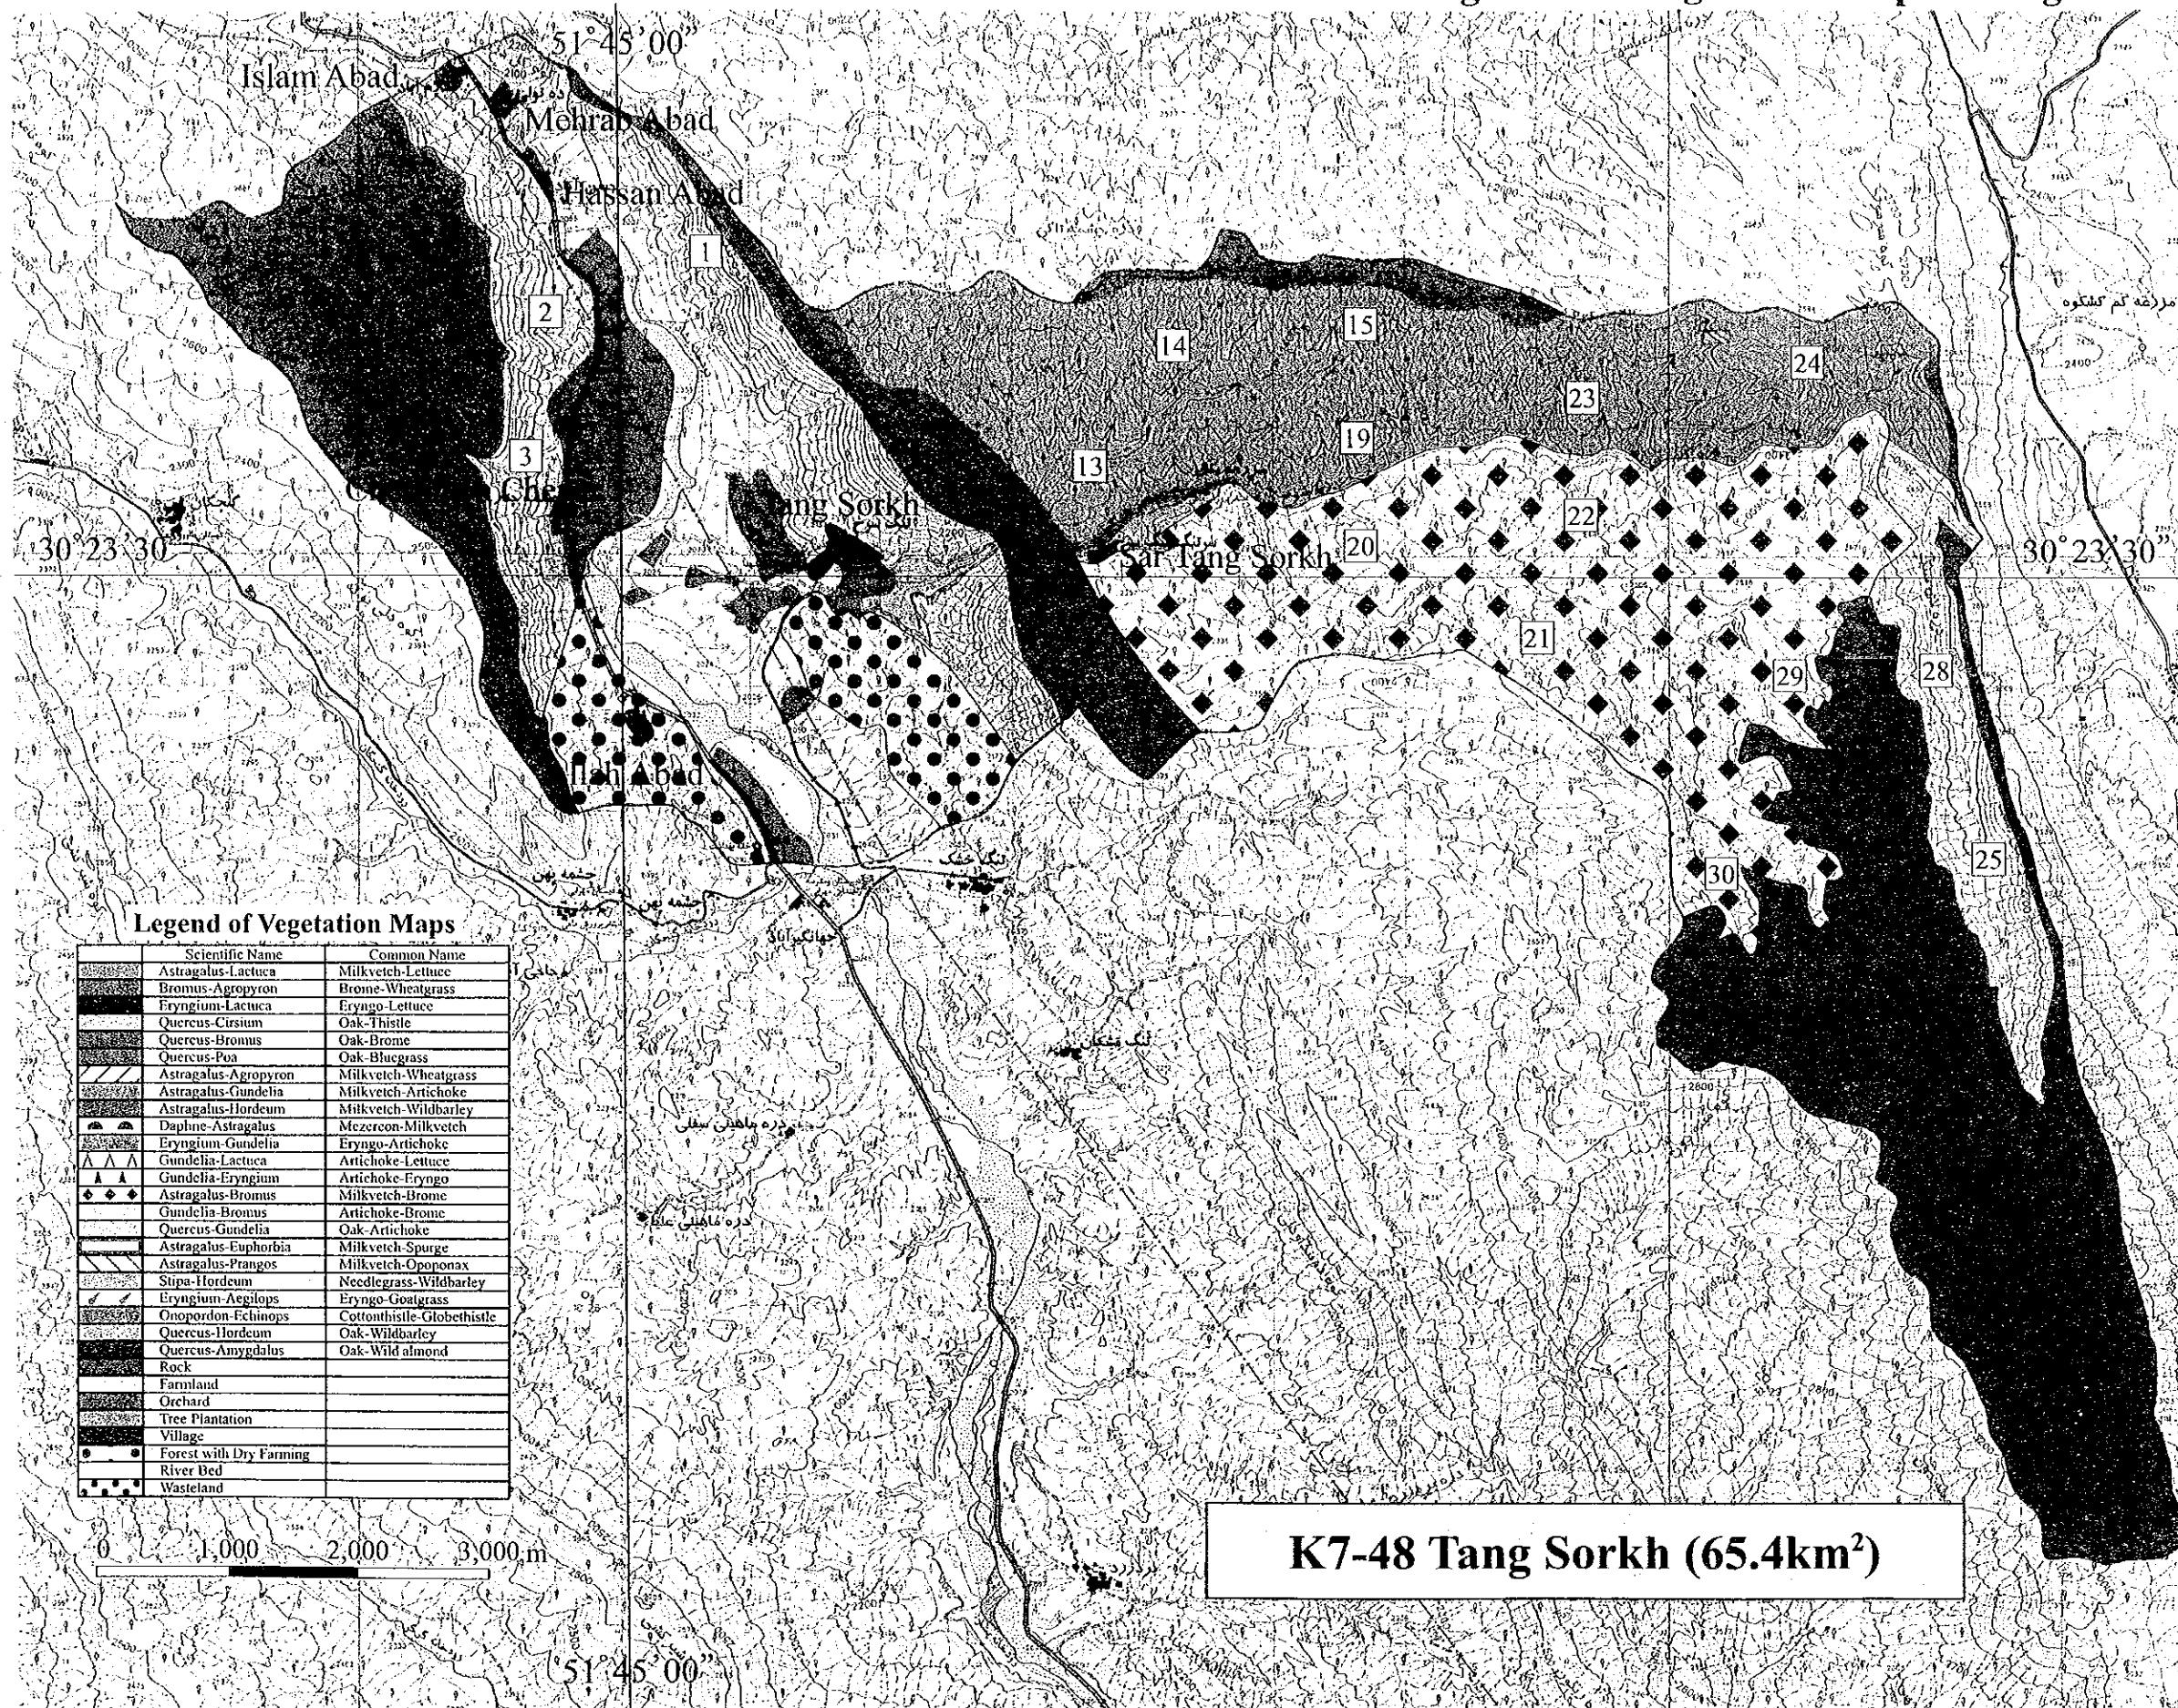

Figure 5-3 Vegetation Map in Sarbaz

Figure 5-4 Vegetation Map in Tang Sorkh

Legend of Vegetation Maps

Symbol	Scientific Name	Common Name
[Stippled]	Astragalus-Lactuca	Milkvetch-Lettuce
[Horizontal lines]	Bromus-Agropyron	Brome-Wheatgrass
[Vertical lines]	Eryngium-Lactuca	Eryngo-Lettuce
[Dotted]	Quercus-Cirsium	Oak-Thistle
[Diagonal lines /]	Quercus-Bromus	Oak-Brome
[Diagonal lines \]	Quercus-Poa	Oak-Bluegrass
[Cross-hatched]	Astragalus-Agropyron	Milkvetch-Wheatgrass
[Wavy lines]	Astragalus-Gundelia	Milkvetch-Artichoke
[Dotted with vertical lines]	Astragalus-Hordeum	Milkvetch-Wildbarley
[Dotted with horizontal lines]	Daphne-Astragalus	Mezerion-Milkvetch
[Dotted with diagonal lines /]	Eryngium-Gundelia	Eryngo-Artichoke
[Dotted with diagonal lines \]	Gundelia-Lactuca	Artichoke-Lettuce
[Dotted with vertical lines]	Gundelia-Eryngium	Artichoke-Eryngo
[Dotted with horizontal lines]	Astragalus-Bromus	Milkvetch-Brome
[Dotted with diagonal lines /]	Gundelia-Bromus	Artichoke-Brome
[Dotted with diagonal lines \]	Quercus-Gundelia	Oak-Artichoke
[Dotted with vertical lines]	Astragalus-Euphorbia	Milkvetch-Spurge
[Dotted with horizontal lines]	Astragalus-Prangos	Milkvetch-Opopanax
[Dotted with diagonal lines /]	Stipa-Hordeum	Needlegrass-Wildbarley
[Dotted with diagonal lines \]	Eryngium-Aegilops	Eryngo-Goatgrass
[Dotted with vertical lines]	Onopordon-Echinops	Cottonthistle-Globethistle
[Dotted with horizontal lines]	Quercus-Hordeum	Oak-Wildbarley
[Dotted with diagonal lines /]	Quercus-Amygdalus	Oak-Wild almond
[Solid black]	Rock	
[Horizontal lines]	Farmland	
[Vertical lines]	Orchard	
[Dotted]	Tree Plantation	
[Diagonal lines /]	Village	
[Dotted with vertical lines]	Forest with Dry Farming	
[Diagonal lines \]	River Bed	
[Dotted with horizontal lines]	Wasteland	

K7-48 Tang Sorkh (65.4km²)