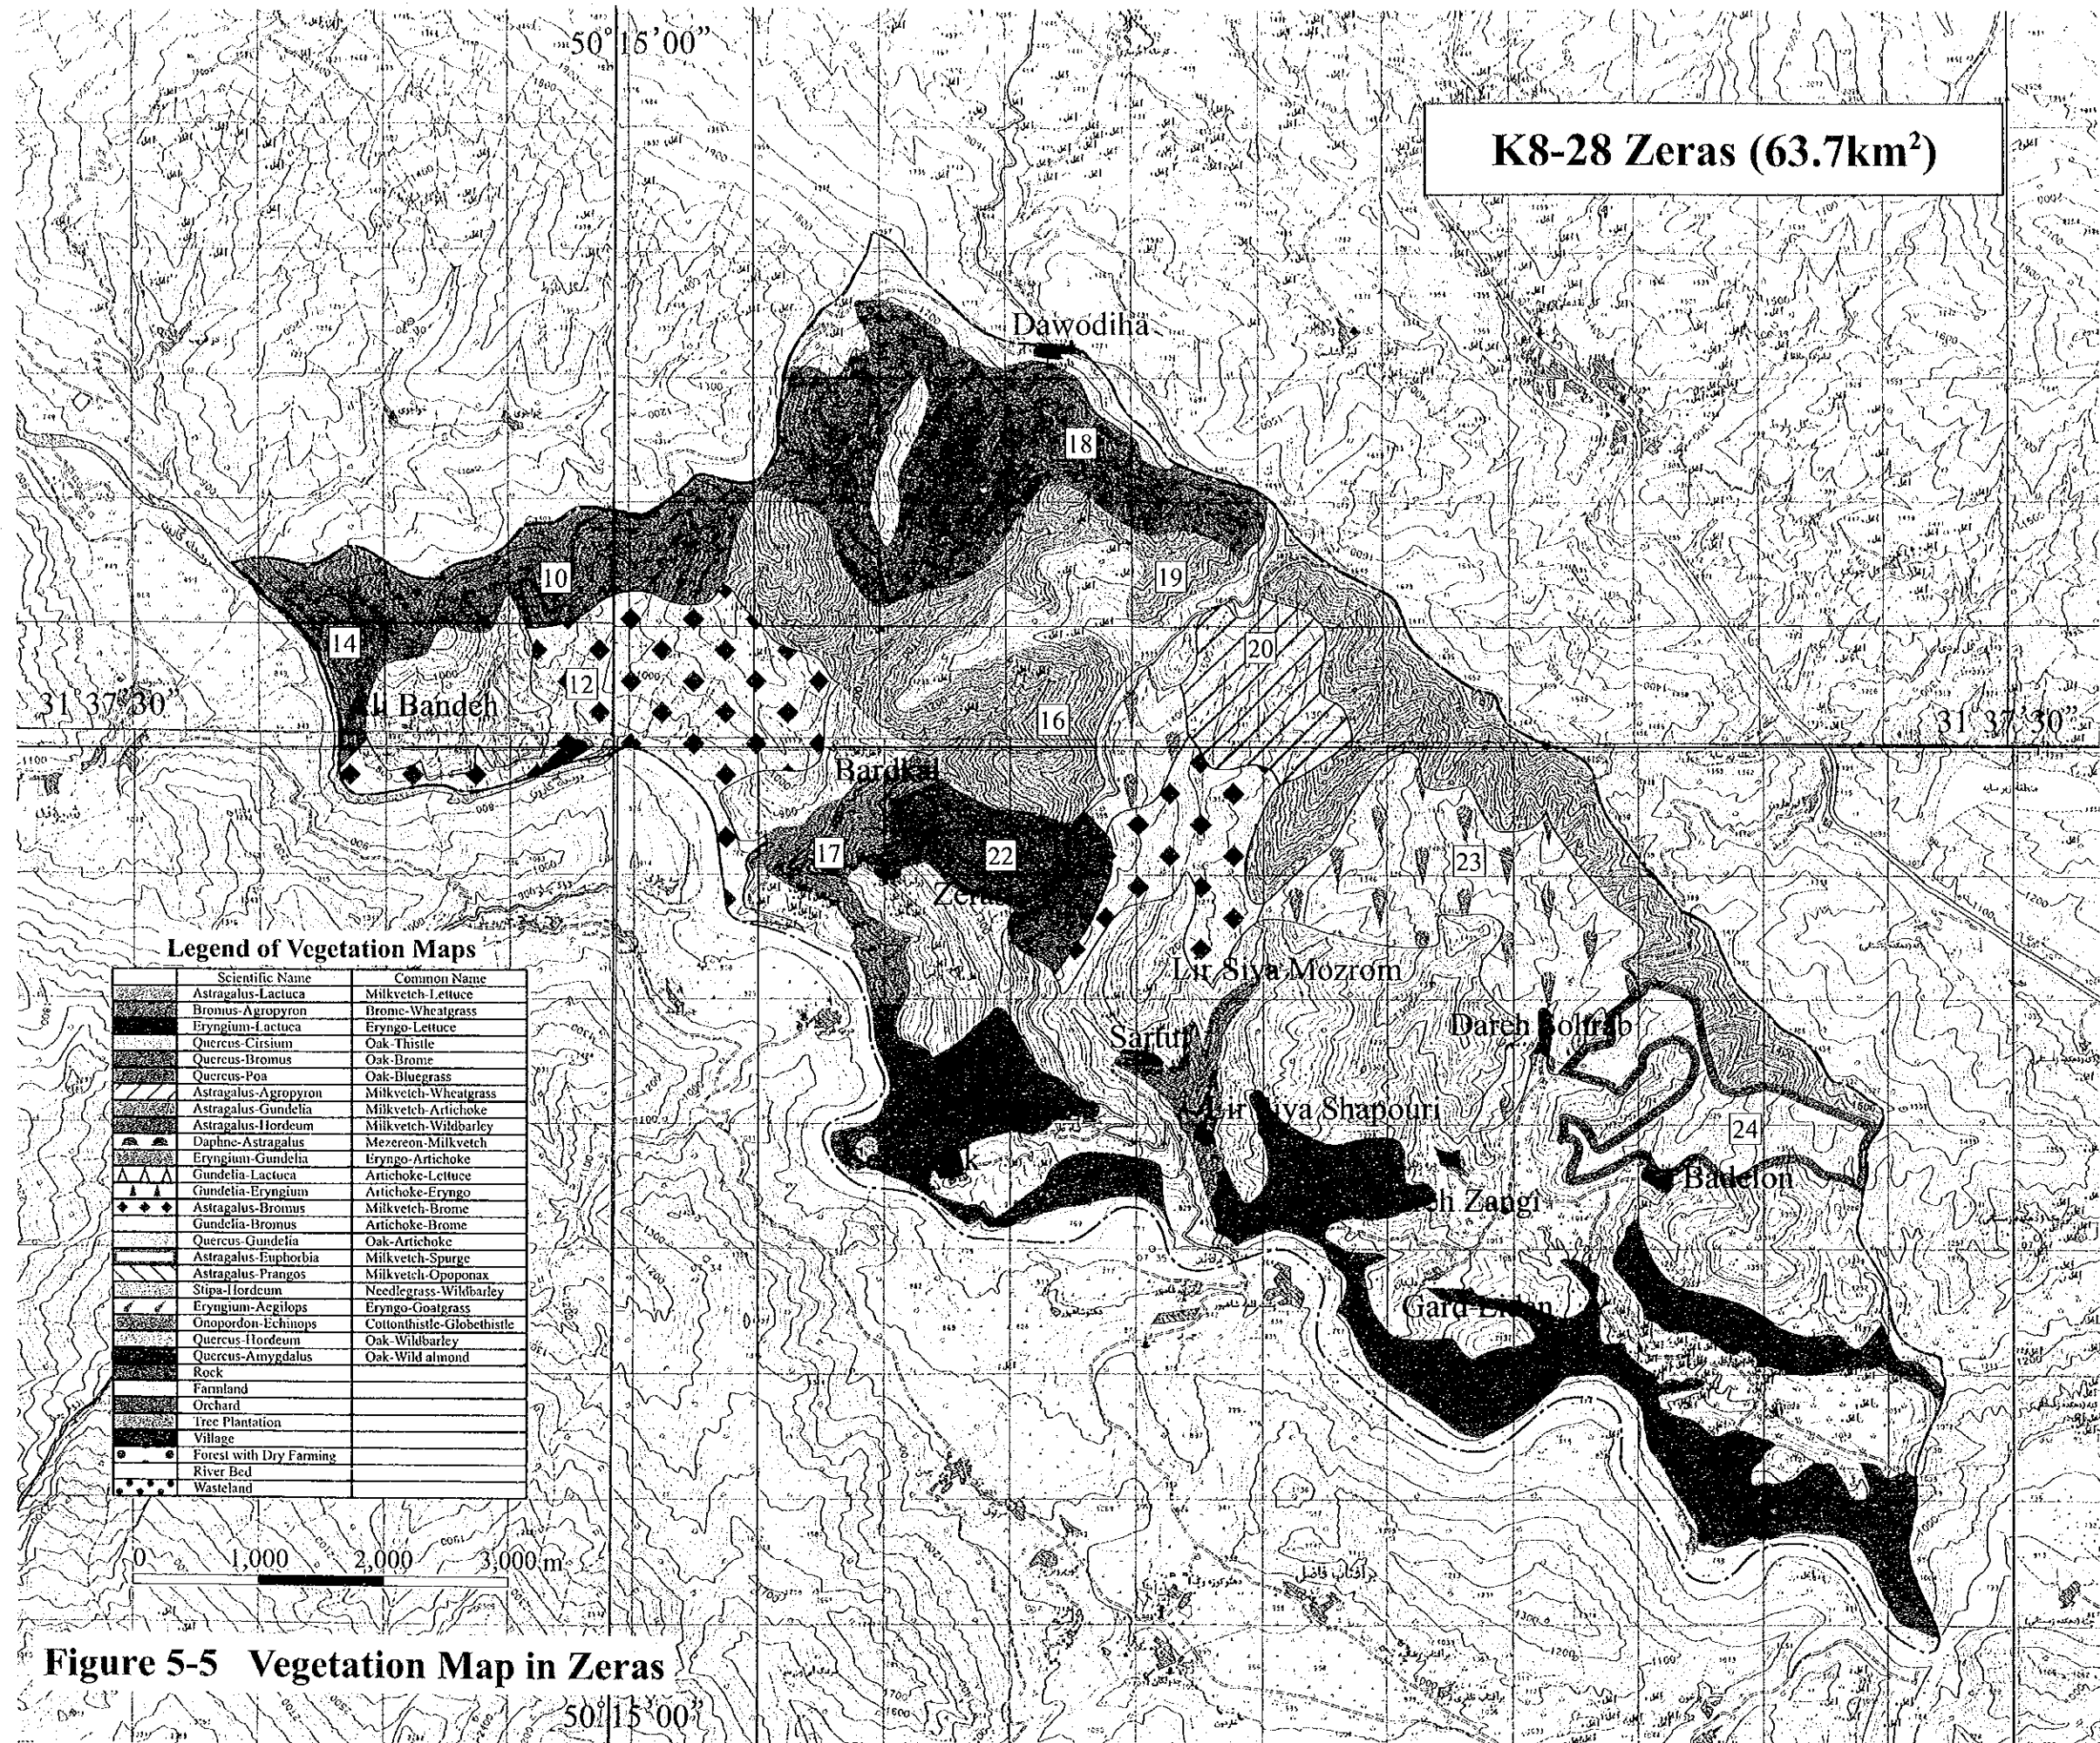

K8-28 Zeras (63.7km²)

Legend of Vegetation Maps

Scientific Name	Common Name
Astragalus-Lactuca	Milkvetch-Lettuce
Bromus-Agrophyron	Brome-Wheatgrass
Eryngium-Lactuca	Eryngo-Lettuce
Quercus-Cirsium	Oak-Thistle
Quercus-Bromus	Oak-Brome
Quercus-Poa	Oak-Bluegrass
Astragalus-Agrophyron	Milkvetch-Wheatgrass
Astragalus-Gundelia	Milkvetch-Artichoke
Astragalus-Hordeum	Milkvetch-Wildbarley
Daphne-Astragalus	Mezereon-Milkvetch
Eryngium-Gundelia	Eryngo-Artichoke
Gundelia-Lactuca	Artichoke-Lettuce
Gundelia-Eryngium	Artichoke-Eryngo
Astragalus-Bromus	Milkvetch-Brome
Gundelia-Bromus	Artichoke-Brome
Quercus-Gundelia	Oak-Artichoke
Astragalus-Euphorbia	Milkvetch-Spurge
Astragalus-Prangos	Milkvetch-Opopanax
Stipa-Hordeum	Needlegrass-Wildbarley
Eryngium-Aegilops	Eryngo-Goatgrass
Onopordon-Echinops	Cottonthistle-Globethistle
Quercus-Hordeum	Oak-Wildbarley
Quercus-Amygdalus	Oak-Wild almond
Rock	
Farmland	
Orchard	
Tree Plantation	
Village	
Forest with Dry Farming	
River Bed	
Wasteland	

0 1,000 2,000 3,000 m

Figure 5-5 Vegetation Map in Zeras