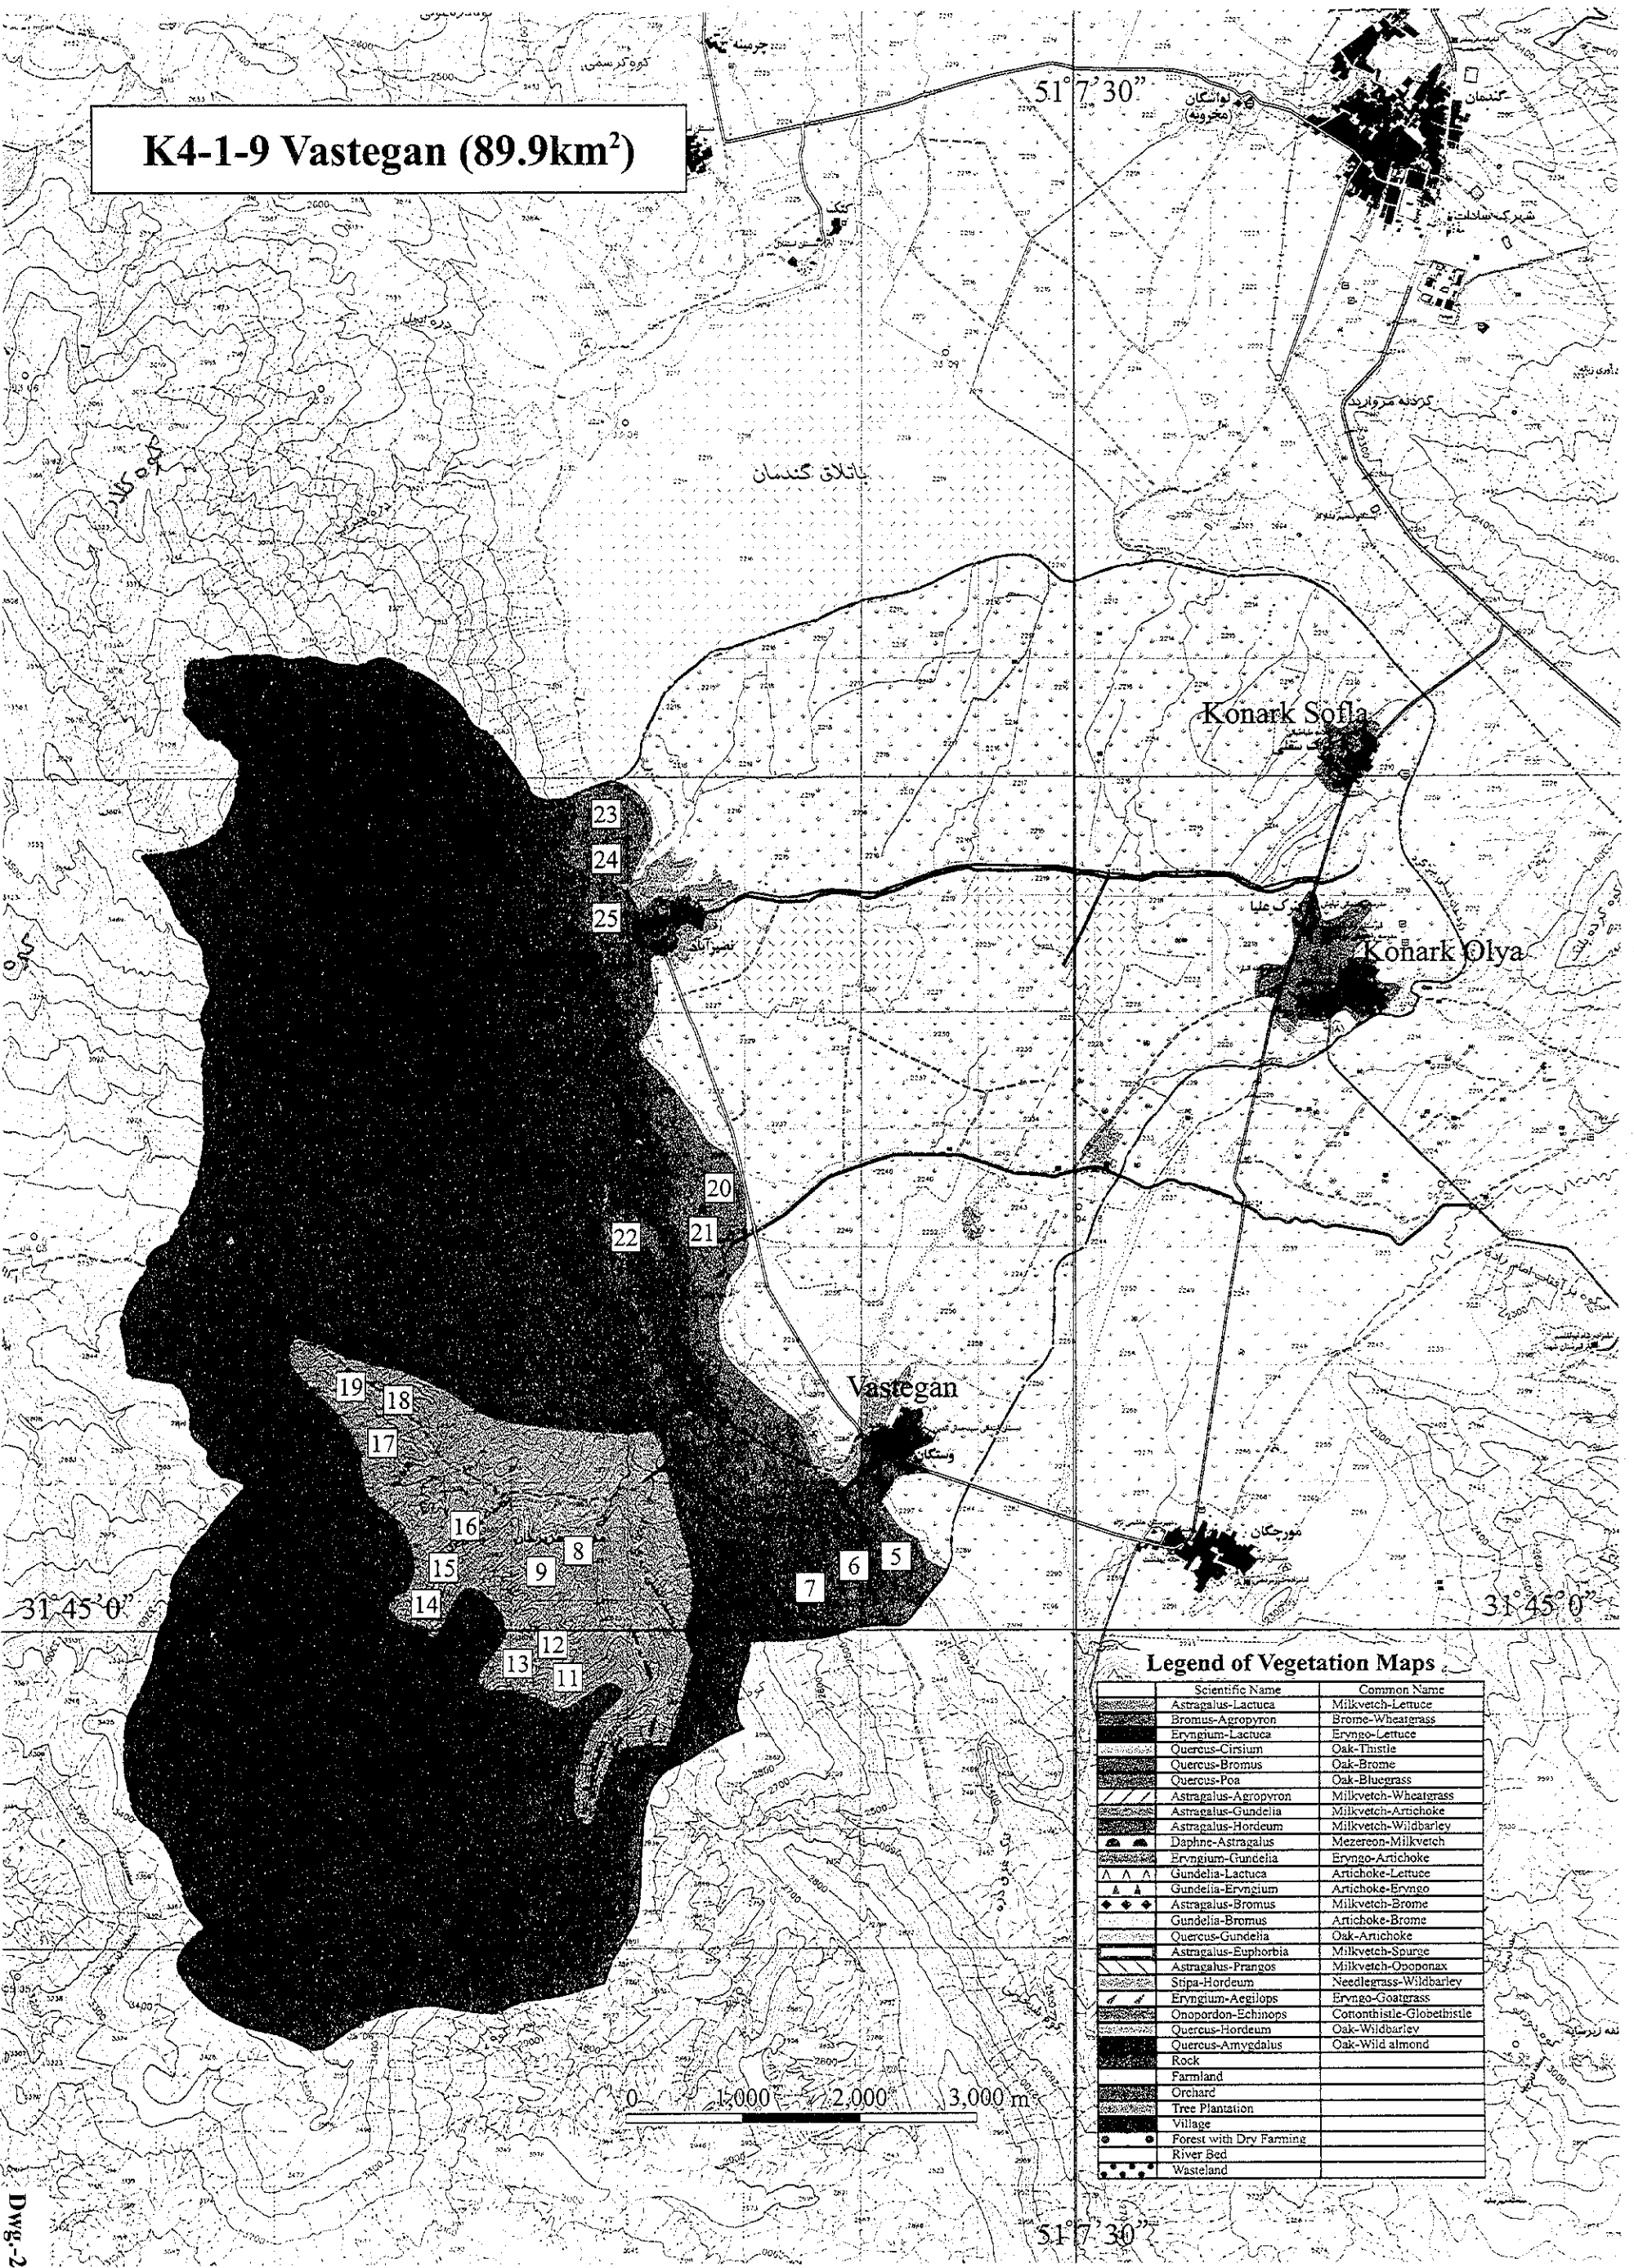

K4-1-9 Vastegan (89.9km²)

Legend of Vegetation Maps

Scientific Name	Common Name
Astragalus-Lactuca	Milkvetch-Lettuce
Bromus-Agropyron	Brome-Wheatgrass
Eryngium-Lactuca	Eryngo-Lettuce
Quercus-Cirsium	Oak-Thistle
Quercus-Bromus	Oak-Brome
Quercus-Poa	Oak-Bluegrass
Astragalus-Agropyron	Milkvetch-Wheatgrass
Astragalus-Gundelia	Milkvetch-Artichoke
Astragalus-Hordeum	Milkvetch-Wildbarley
Daphne-Astragalus	Mezereon-Milkvetch
Eryngium-Gundelia	Eryngo-Artichoke
Gundelia-Lactuca	Artichoke-Lettuce
Gundelia-Eryngium	Artichoke-Eryngo
Astragalus-Bromus	Milkvetch-Brome
Gundelia-Bromus	Artichoke-Brome
Quercus-Gundelia	Oak-Artichoke
Astragalus-Euphorbia	Milkvetch-Spurge
Astragalus-Fragos	Milkvetch-Onopanax
Stipa-Hordeum	Needlegrass-Wildbarley
Eryngium-Aegilops	Eryngo-Goatgrass
Onopordon-Echinops	Cottonthistle-Globethistle
Quercus-Hordeum	Oak-Wildbarley
Quercus-Amygdalus	Oak-Wild almond
Rock	
Farmland	
Orchard	
Tree Plantation	
Village	
Forest with Dry Farming	
River Bed	
Wasteland	

Figure 5-1 Vegetation Map in Vastegan