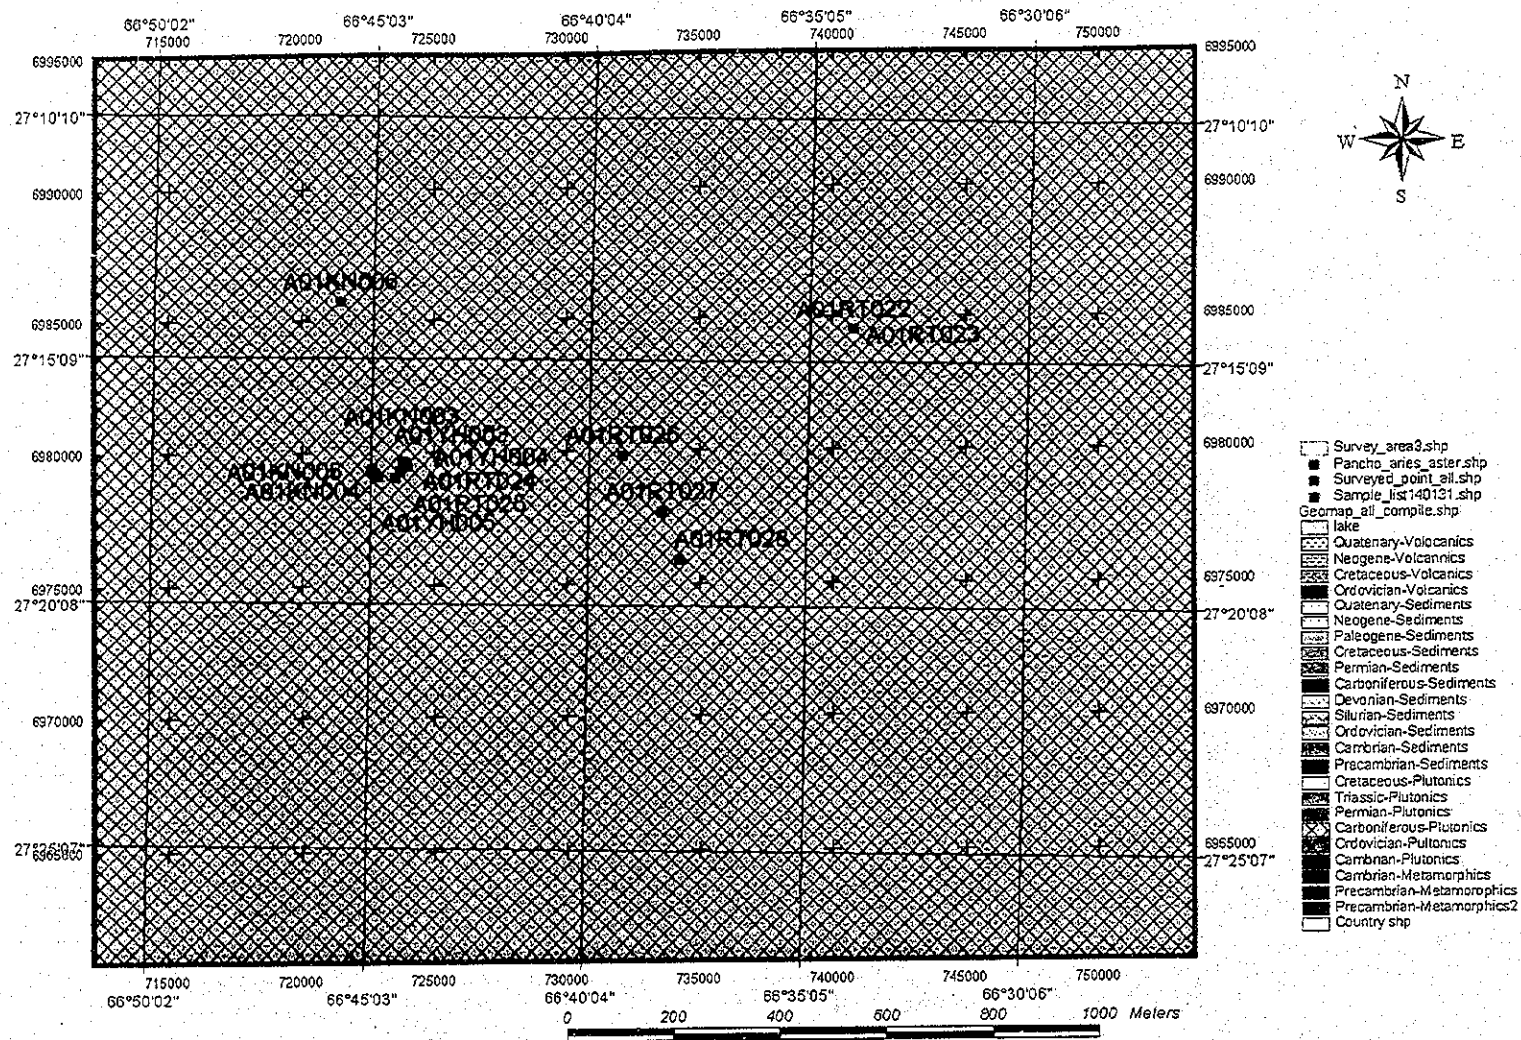

Fig.A-1-23

Sample point of Inca Viejo mineral showing

Fig.A-1-24

Sample point of Diablillos mineral showing and CondorYacu mineral showing

Fig.A-1-25

Sample point of Brealito mineral showing

Fig.A-1-26 Sample point of Laguna Grande alteration zone

Fig.A-1-27

Sample point of Laguna del Salitre mineral showing

Fig.A-1-28 Sample point of Lagna Blanca alteration zone

Fig.A-1-29

Sample point of Vaca Vizcana mineral showing

Fig.A-1-30 Sample point of El Alisar mineral showing

Fig.A-1-31 Sample point of Bajo de la Alumbraera deposit and Bajo El Durazno mineral showing

Fig.A-1-32 Sample point of Agua Rica deposit

Fig.A-1-33

Sample point of Capillitas deposit

Fig.A-1-34 Sample point of Capillitas NE alteration zone