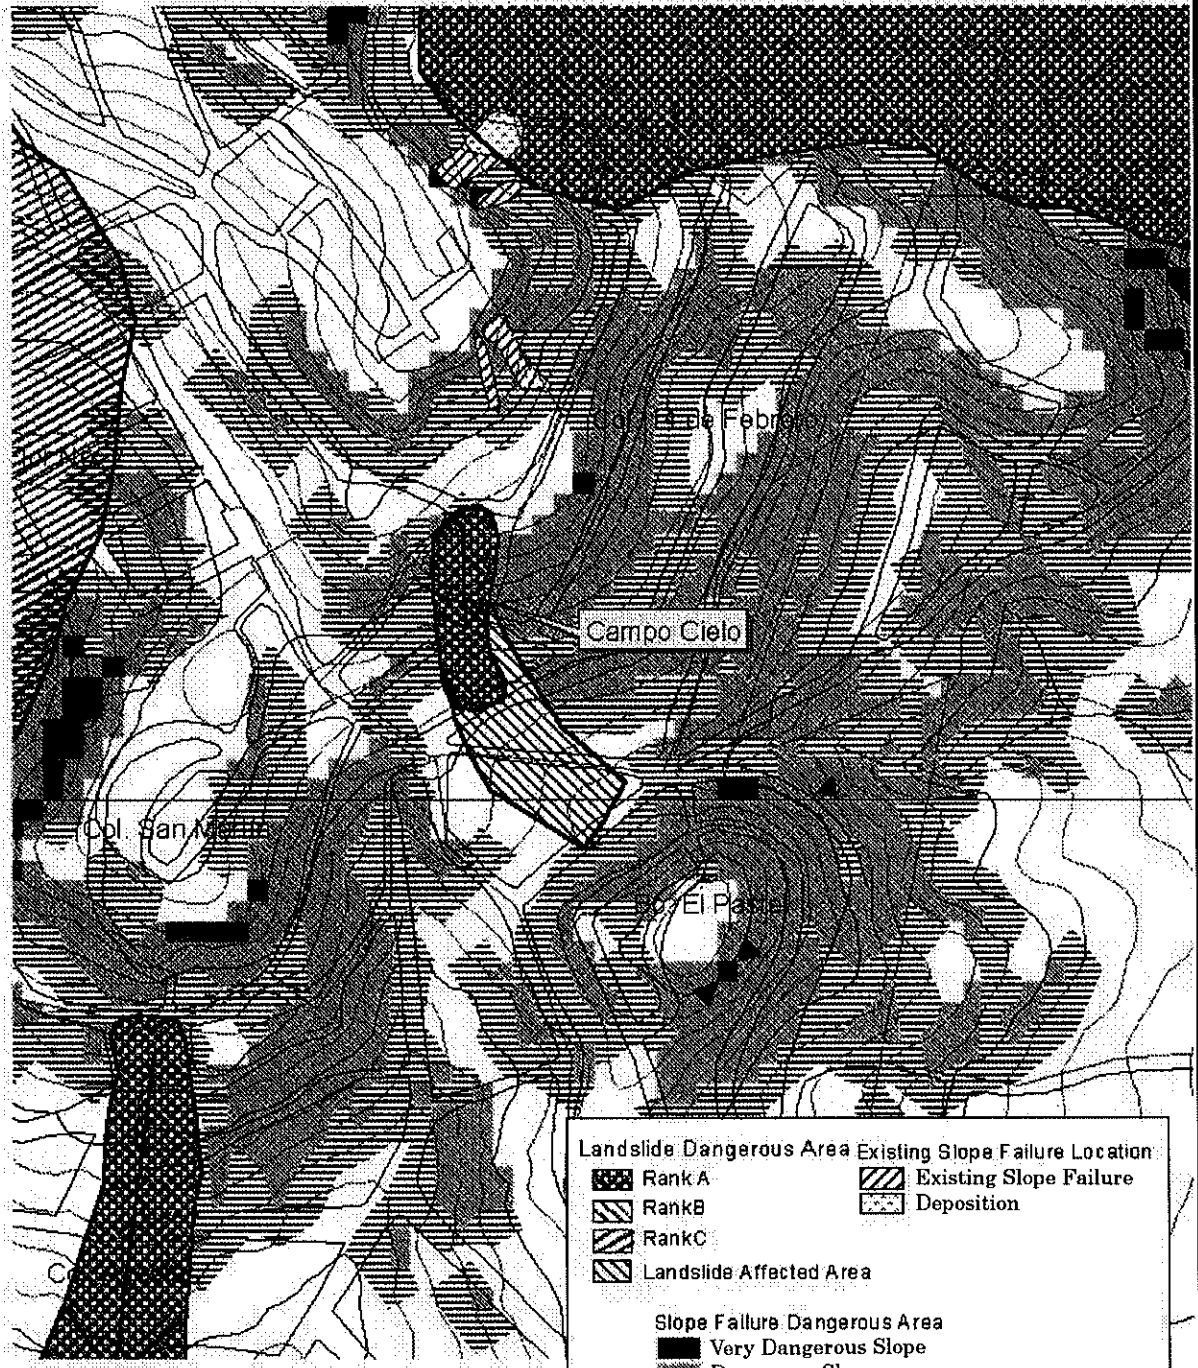

Figure B.6.19

Detail Plan of Canaan

Reparto

200 0 200 400 Meters

Figure B.6.20

Detail Plan of Reparto

Bosque

Figure B.6.22

Detail Plan of Bosque

Figure B.6.23

Detail Plan of Buena Vista

Berinche

200 0 200 400 Meters

Figure B.6.24

Detail Plan of Berrinche

Campo Cielo

Figure B.6.25

Detail Plan of Campo Cielo

Figure B.6.26

Detail Plan of San Martin

Flor 1 Zapote Norte

Figure B.6.27

Detail Plan of Flor 1 and Zapote Norte