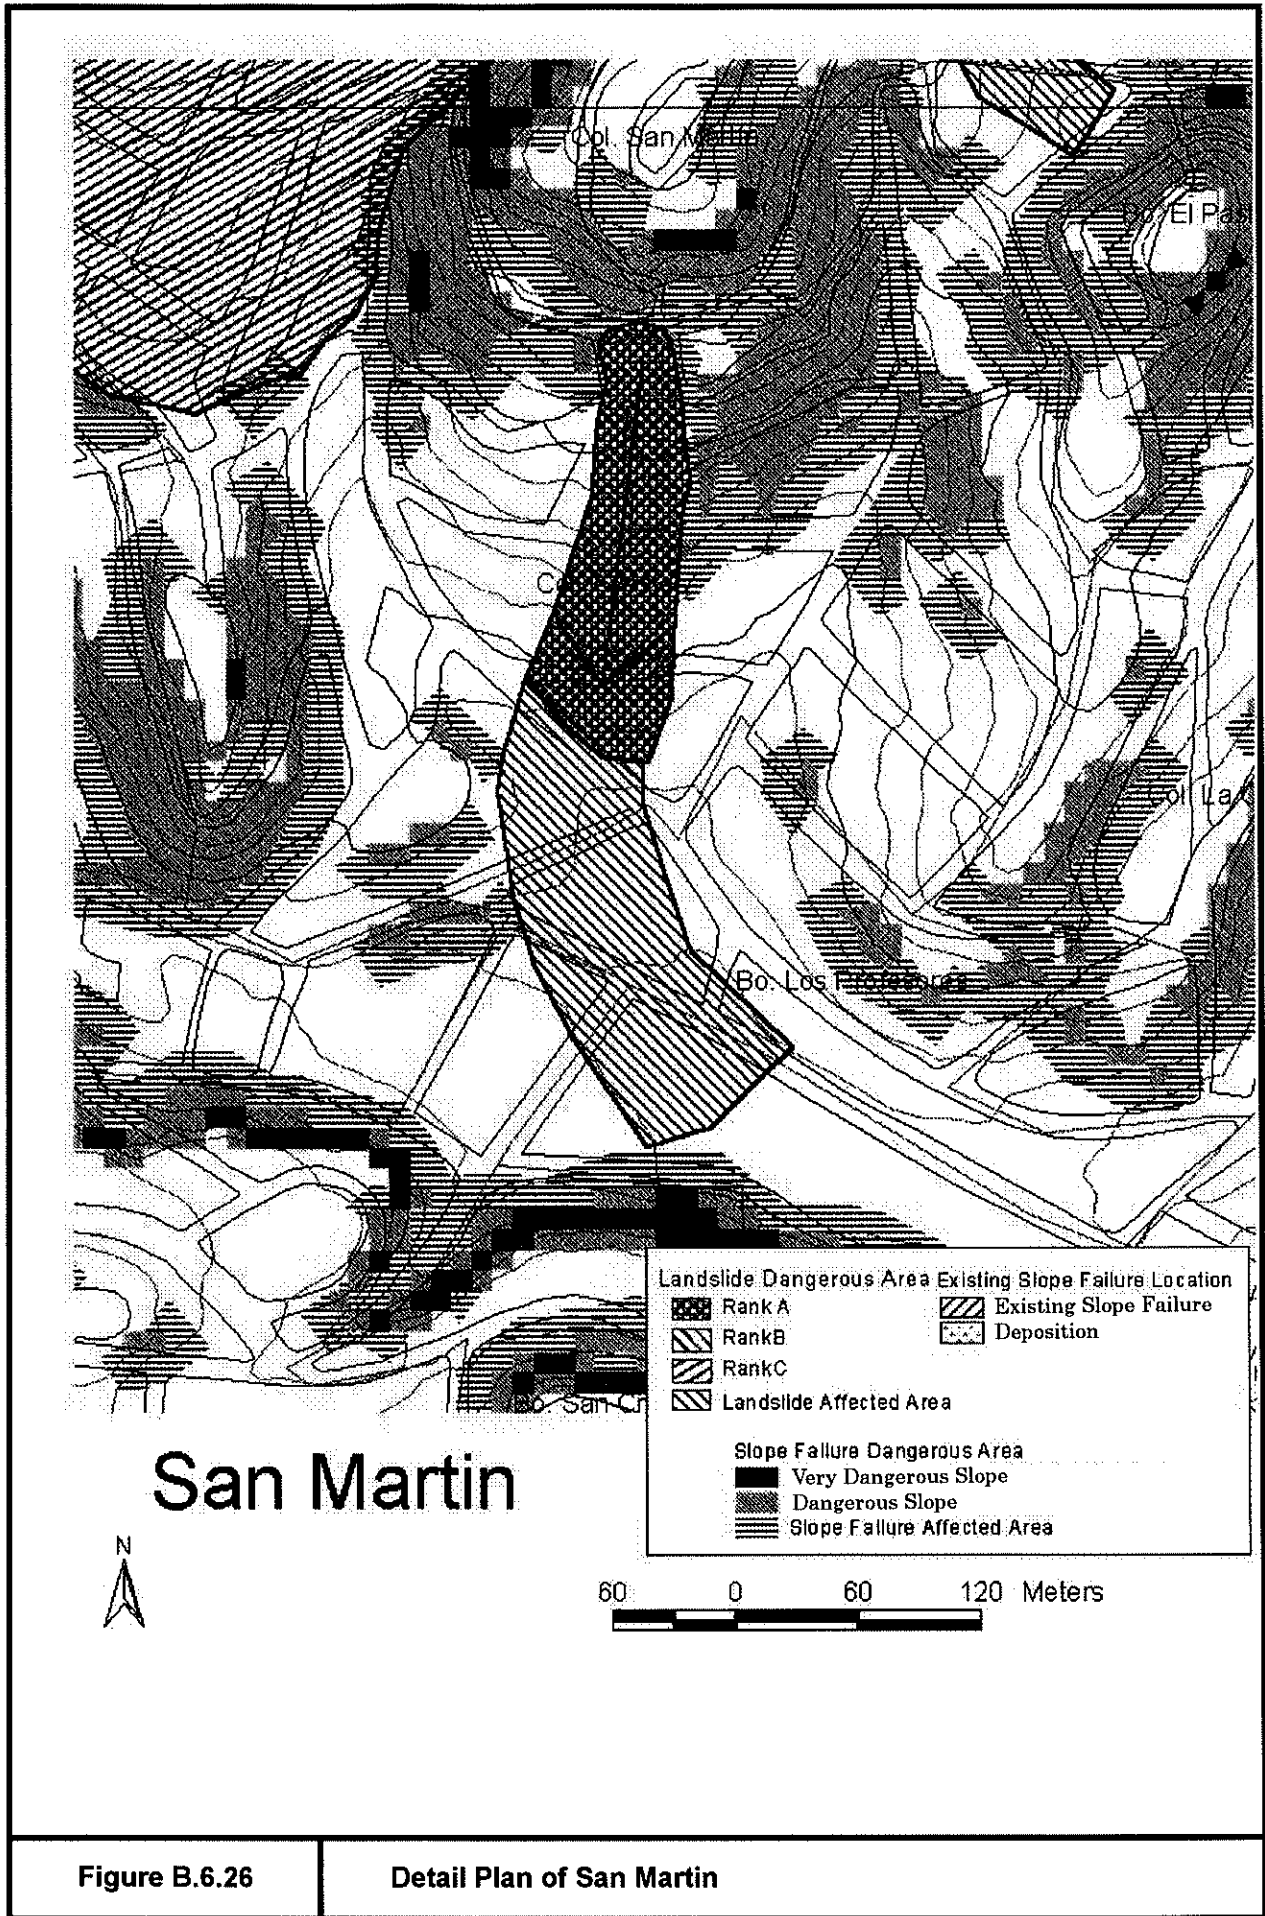

Figure B.6.19

Detail Plan of Canaan

Reparto

200 0 200 400 Meters

Figure B.6.20

Detail Plan of Reparto

Bosque

Figure B.6.22

Detail Plan of Bosque

Figure B.6.23

Detail Plan of Buena Vista

Berinche

200 0 200 400 Meters

Figure B.6.24

Detail Plan of Berrinche

Campo Cielo

Figure B.6.25

Detail Plan of Campo Cielo

Figure B.6.26

Detail Plan of San Martin

Flor 1 Zapote Norte

Figure B.6.27

Detail Plan of Flor 1 and Zapote Norte