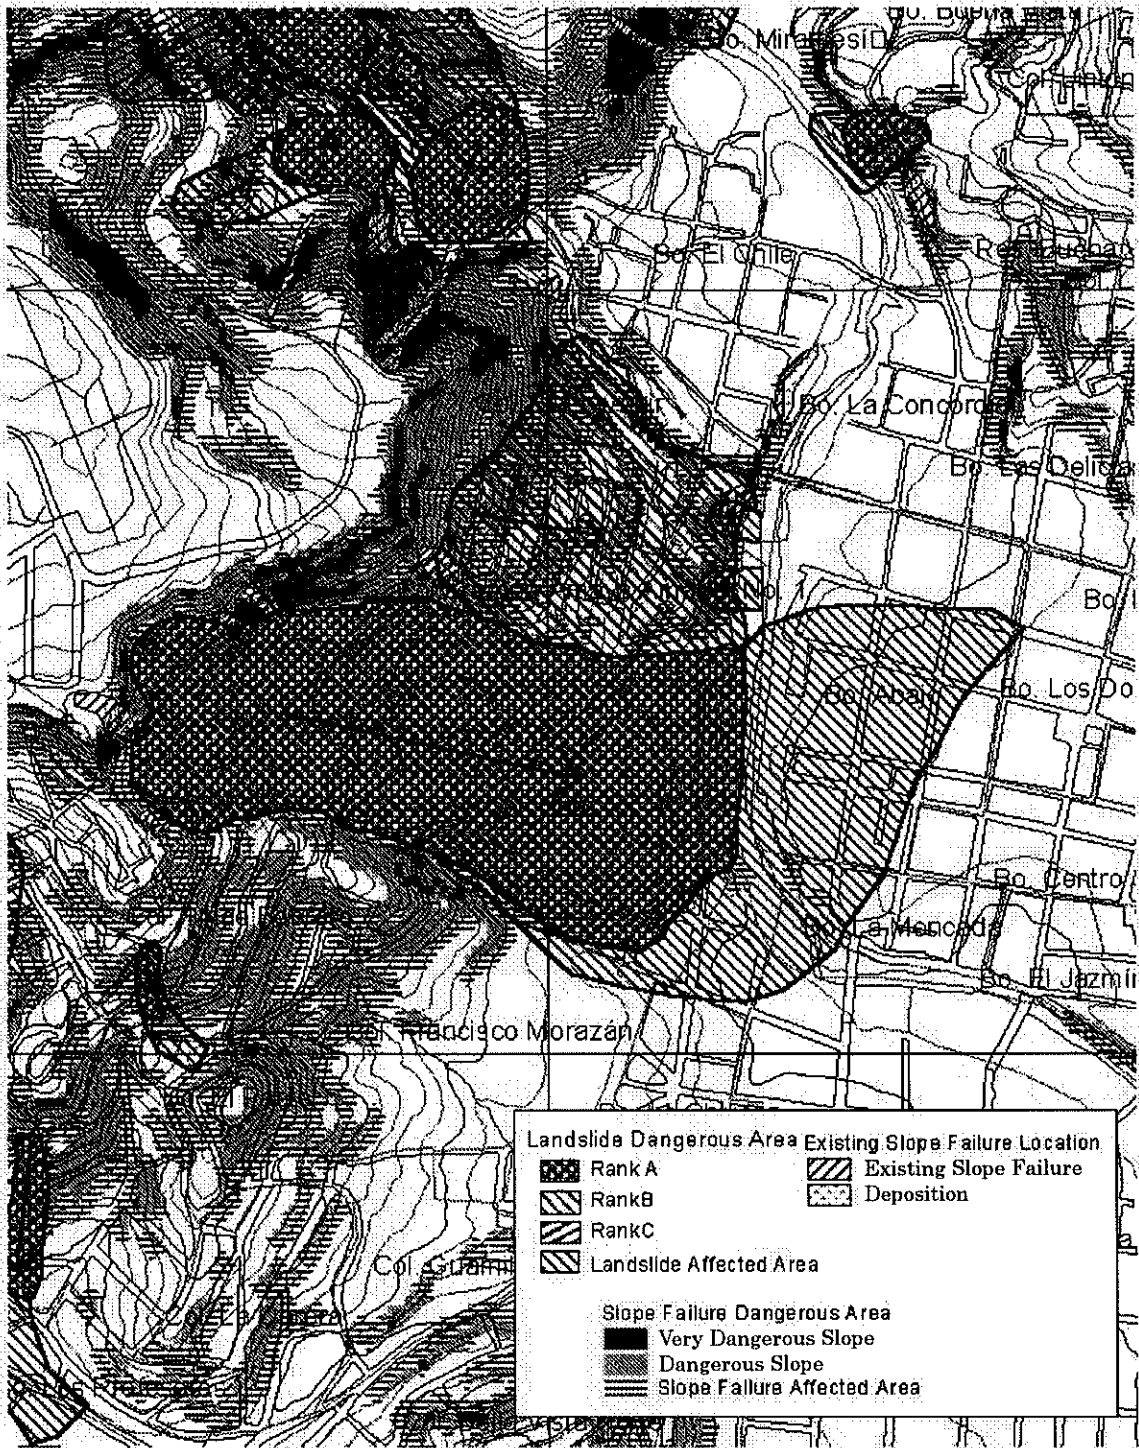

Figure B.6.19

Detail Plan of Canaan

Reparto

200 0 200 400 Meters

Figure B.6.20

Detail Plan of Reparto

Bosque

Figure B.6.22

Detail Plan of Bosque

Figure B.6.23

Detail Plan of Buena Vista

Berinche

200 0 200 400 Meters

Figure B.6.24

Detail Plan of Berrinche

Campo Cielo

Figure B.6.25

Detail Plan of Campo Cielo

Figure B.6.26

Detail Plan of San Martin

Flor 1 Zapote Norte

Figure B.6.27

Detail Plan of Flor 1 and Zapote Norte