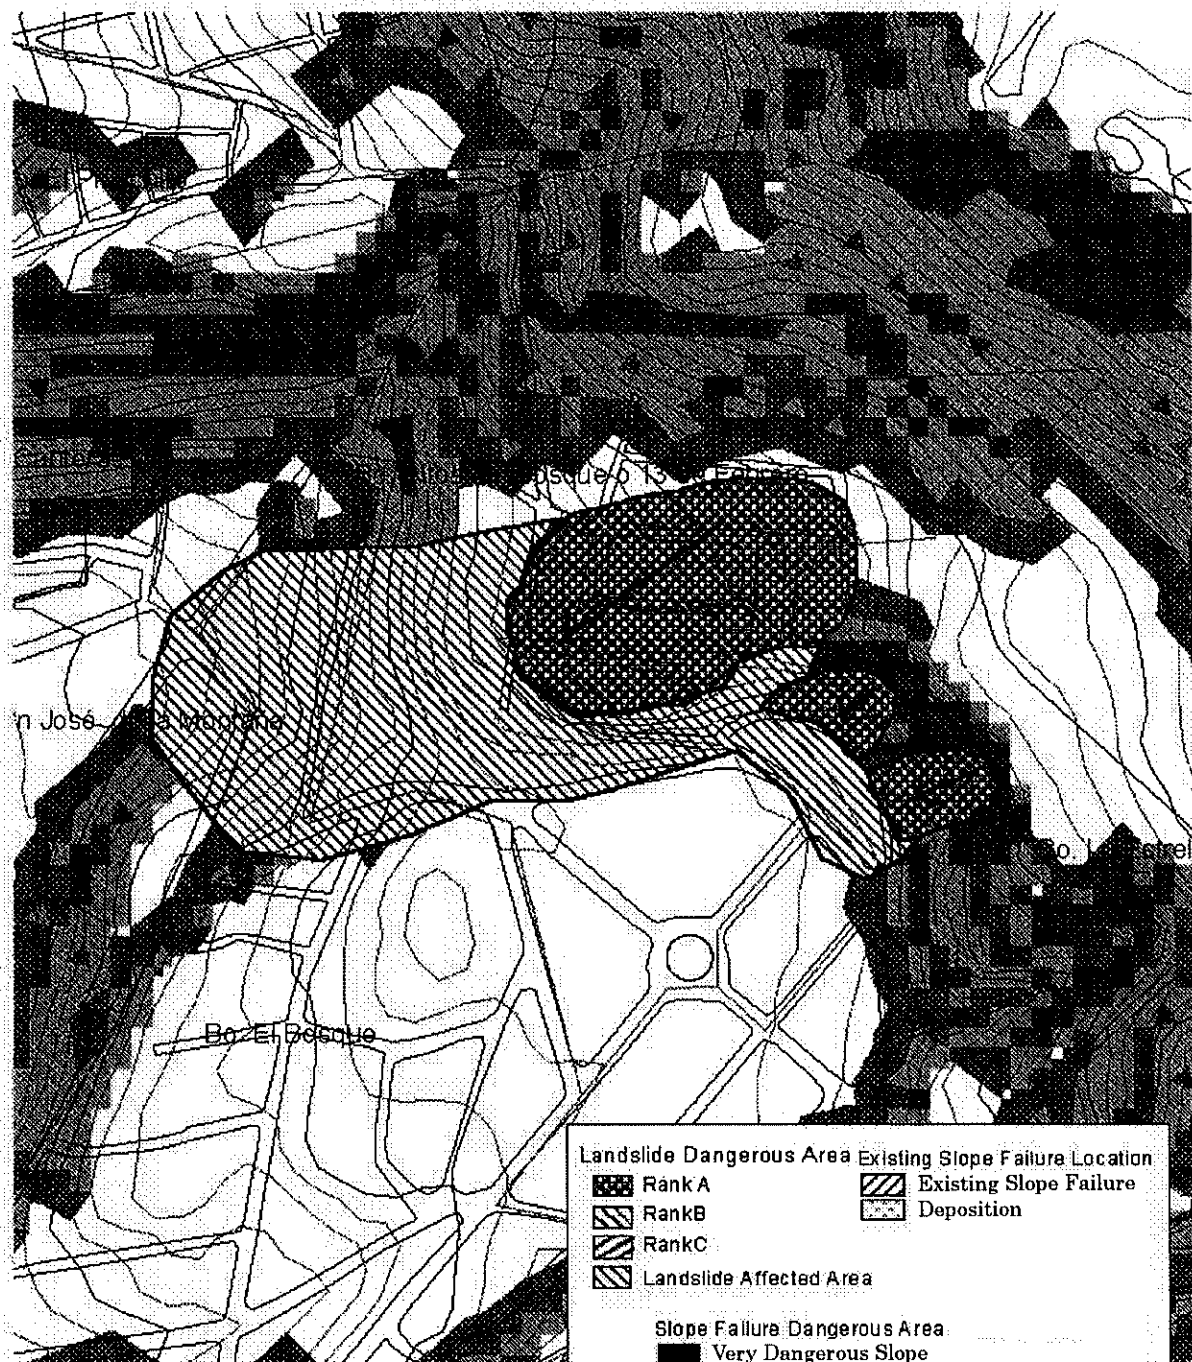

Figure B.6.19

Detail Plan of Canaan

Reparto

200 0 200 400 Meters

Figure B.6.20

Detail Plan of Reparto

Bosque

Figure B.6.22

Detail Plan of Bosque

Figure B.6.23

Detail Plan of Buena Vista

Berinche

200 0 200 400 Meters

Figure B.6.24

Detail Plan of Berrinche

Campo Cielo

Figure B.6.25

Detail Plan of Campo Cielo

Figure B.6.26

Detail Plan of San Martin

Flor 1 Zapote Norte

Figure B.6.27

Detail Plan of Flor 1 and Zapote Norte