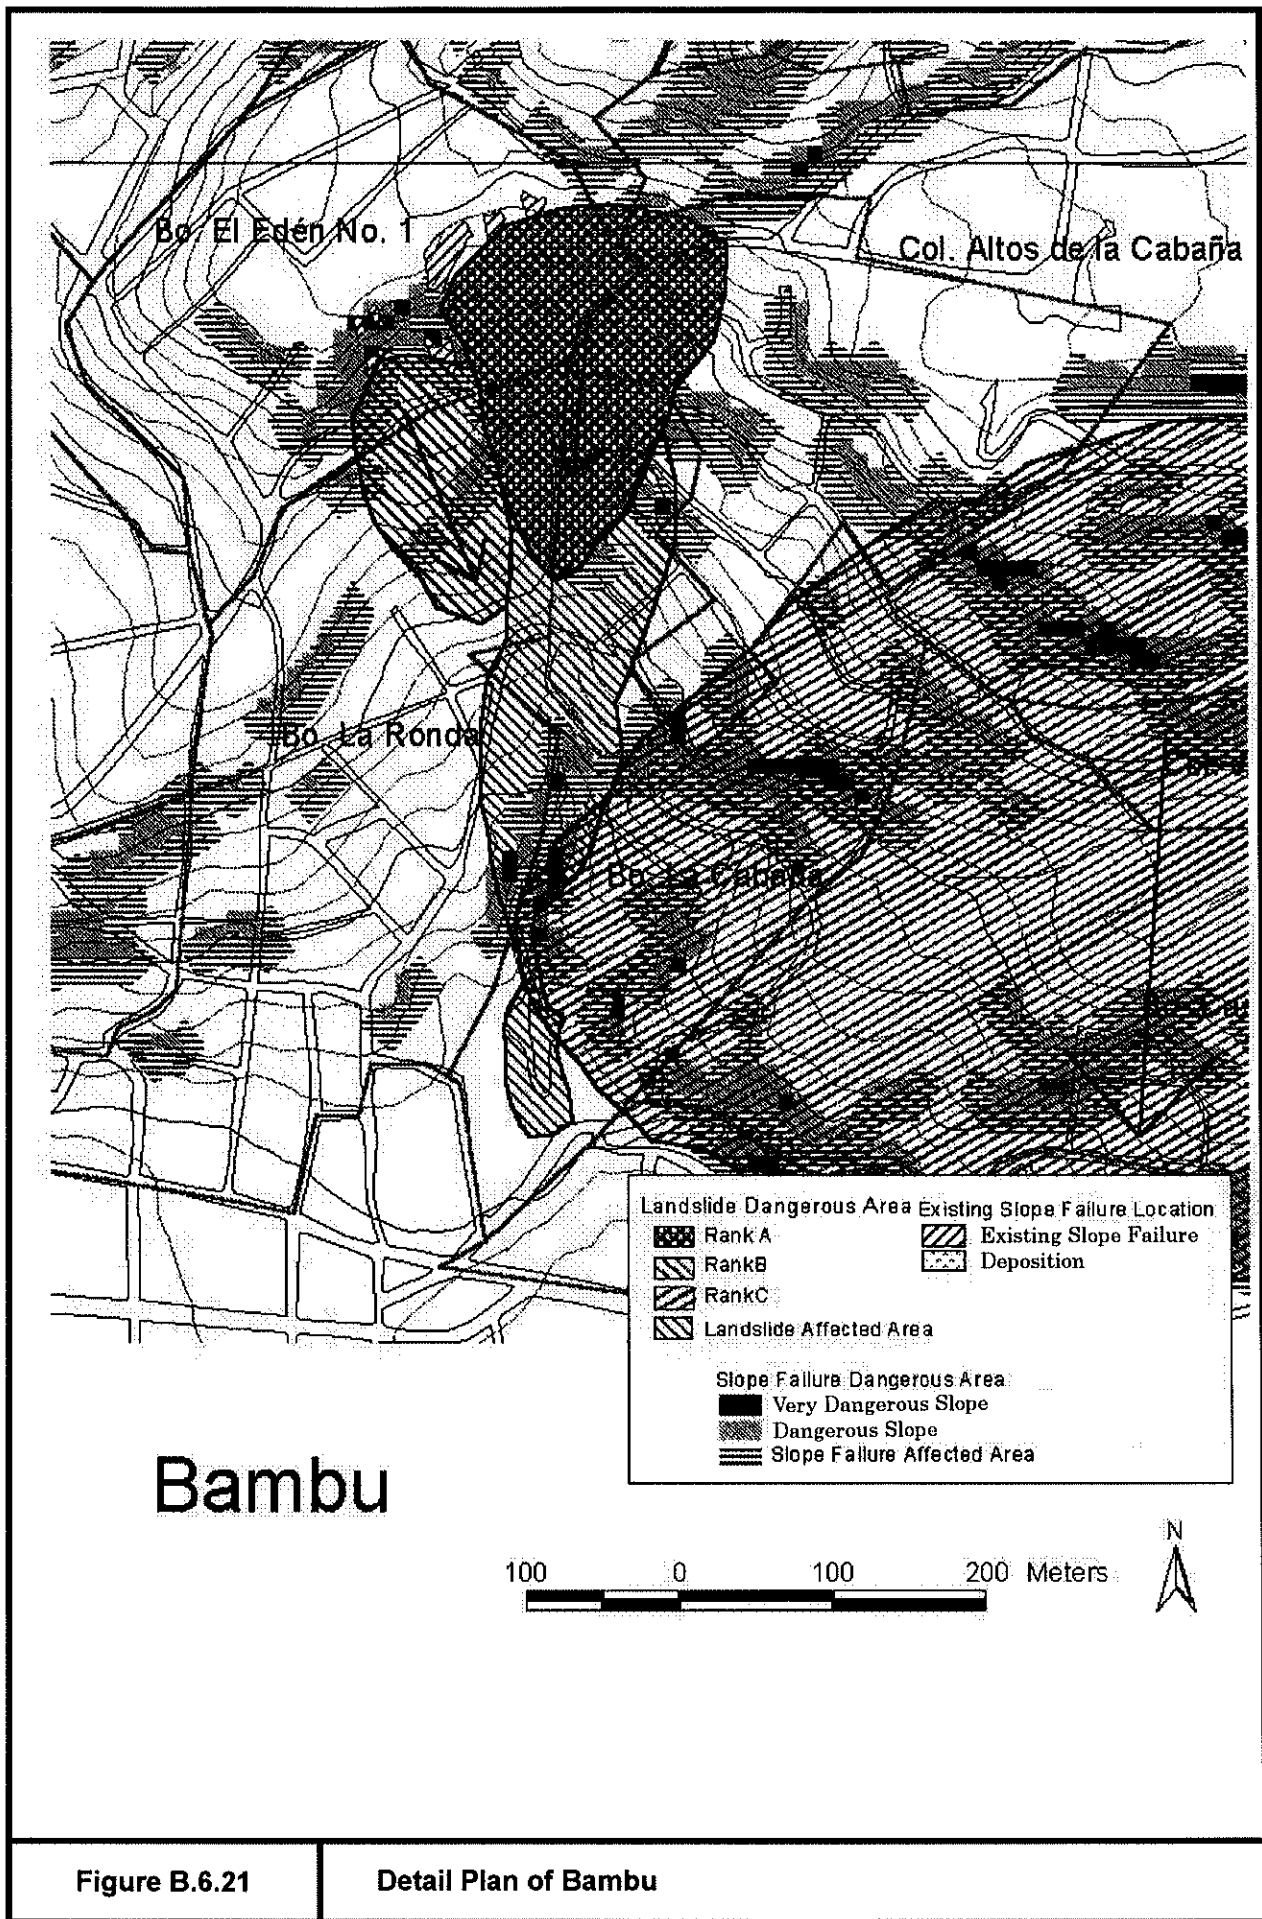

Figure B.6.19

Detail Plan of Canaan

Reparto

200 0 200 400 Meters

Figure B.6.20

Detail Plan of Reparto

Bosque

Figure B.6.22

Detail Plan of Bosque

Figure B.6.23

Detail Plan of Buena Vista

Berinche

200 0 200 400 Meters

Figure B.6.24

Detail Plan of Berrinche

Campo Cielo

Figure B.6.25

Detail Plan of Campo Cielo

Figure B.6.26

Detail Plan of San Martin

Flor 1 Zapote Norte

Figure B.6.27

Detail Plan of Flor 1 and Zapote Norte