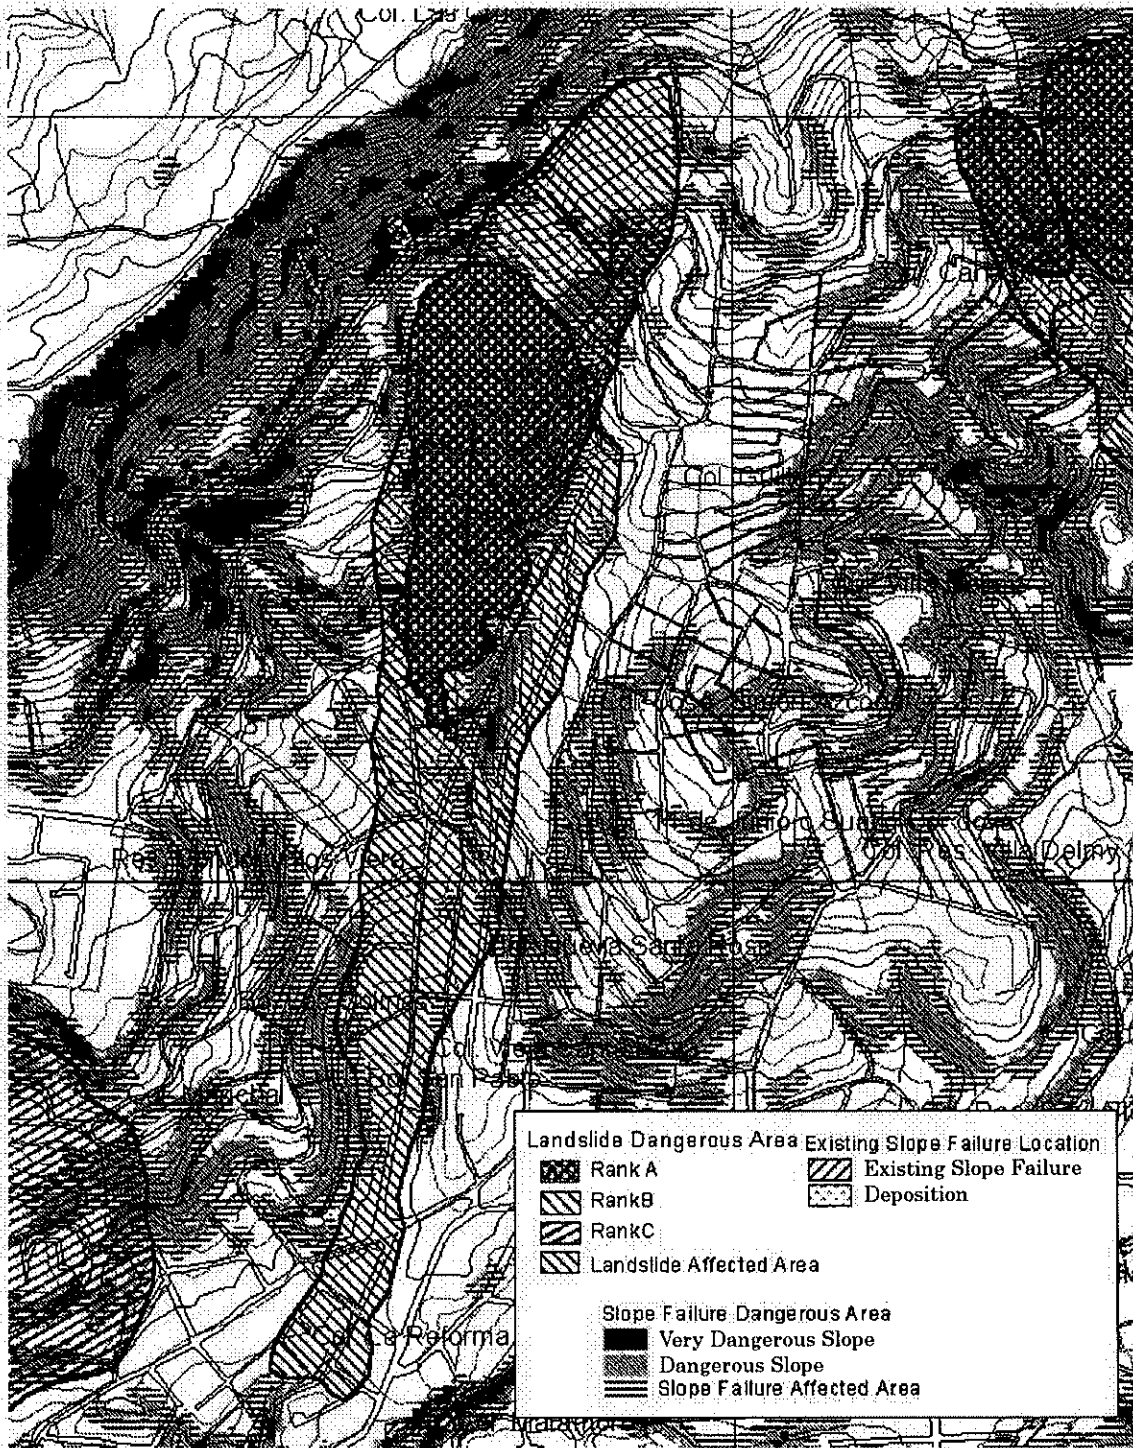

Figure B.6.19

Detail Plan of Canaan

Reparto

200 0 200 400 Meters

Figure B.6.20

Detail Plan of Reparto

Bosque

Figure B.6.22

Detail Plan of Bosque

Figure B.6.23

Detail Plan of Buena Vista

Berinche

200 0 200 400 Meters

Figure B.6.24

Detail Plan of Berrinche

Campo Cielo

Figure B.6.25

Detail Plan of Campo Cielo

Figure B.6.26

Detail Plan of San Martin

Flor 1 Zapote Norte

Figure B.6.27

Detail Plan of Flor 1 and Zapote Norte