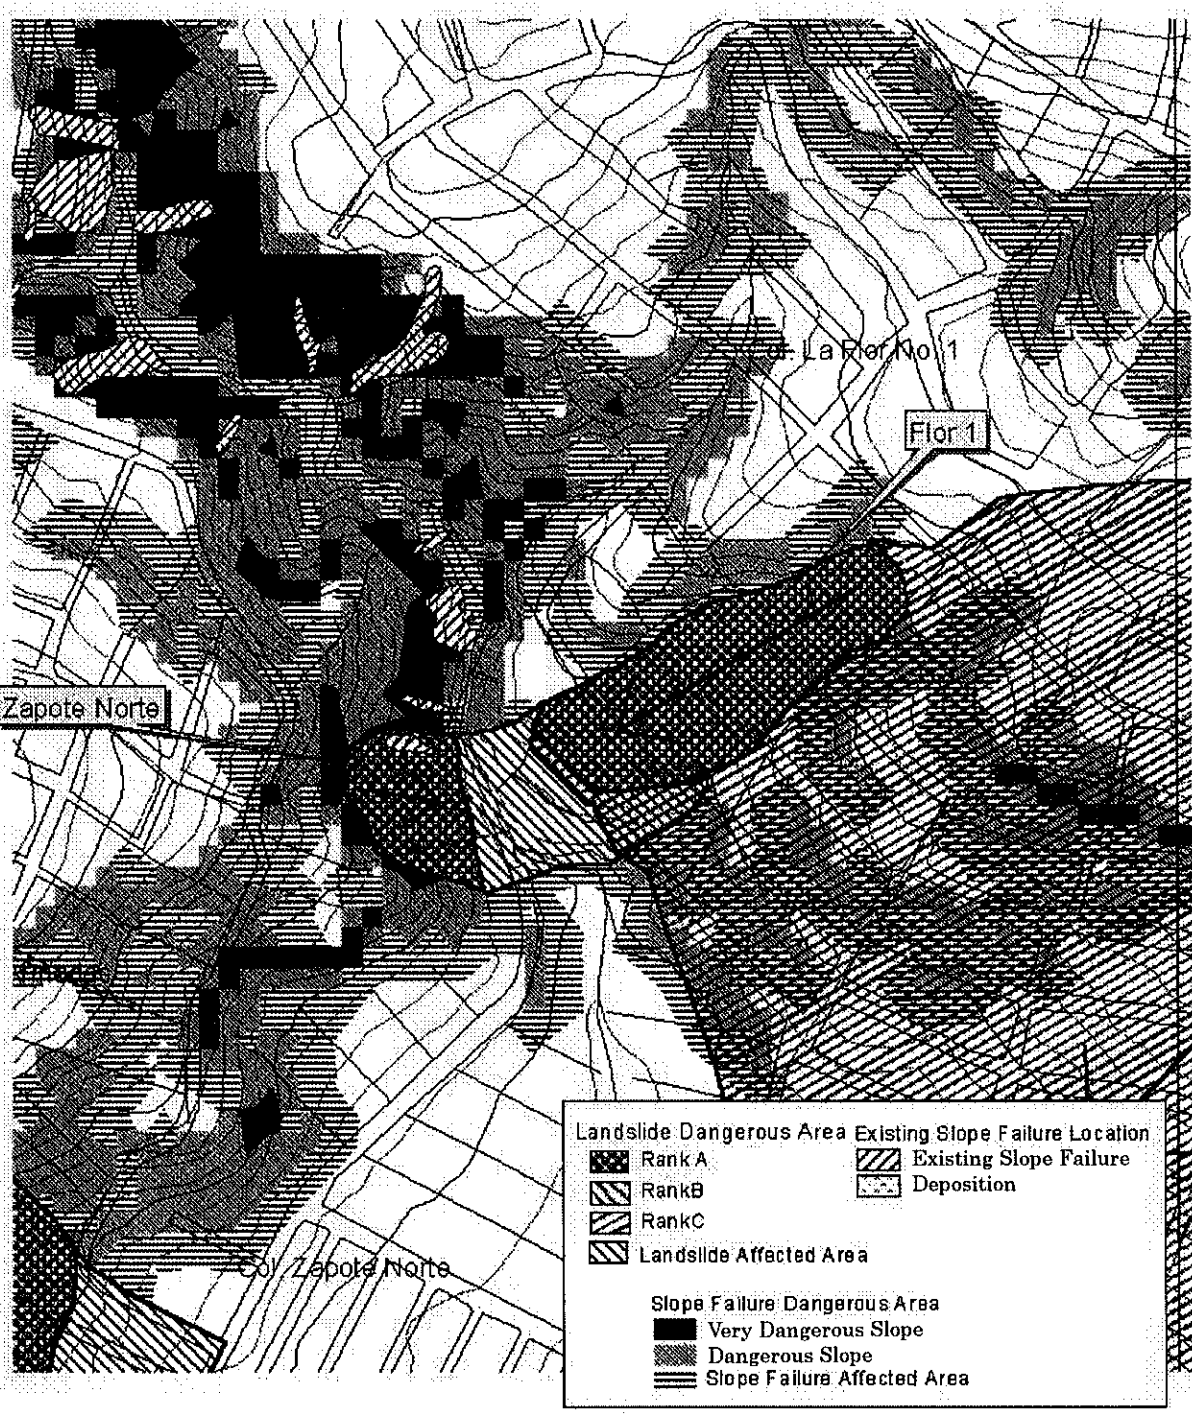

Figure B.6.19

Detail Plan of Canaan

Reparto

200 0 200 400 Meters

Figure B.6.20

Detail Plan of Reparto

Bosque

Figure B.6.22

Detail Plan of Bosque

Figure B.6.23

Detail Plan of Buena Vista

Berinche

200 0 200 400 Meters

Figure B.6.24

Detail Plan of Berrinche

Campo Cielo

Figure B.6.25

Detail Plan of Campo Cielo

Figure B.6.26

Detail Plan of San Martin

Flor 1 Zapote Norte

Figure B.6.27

Detail Plan of Flor 1 and Zapote Norte