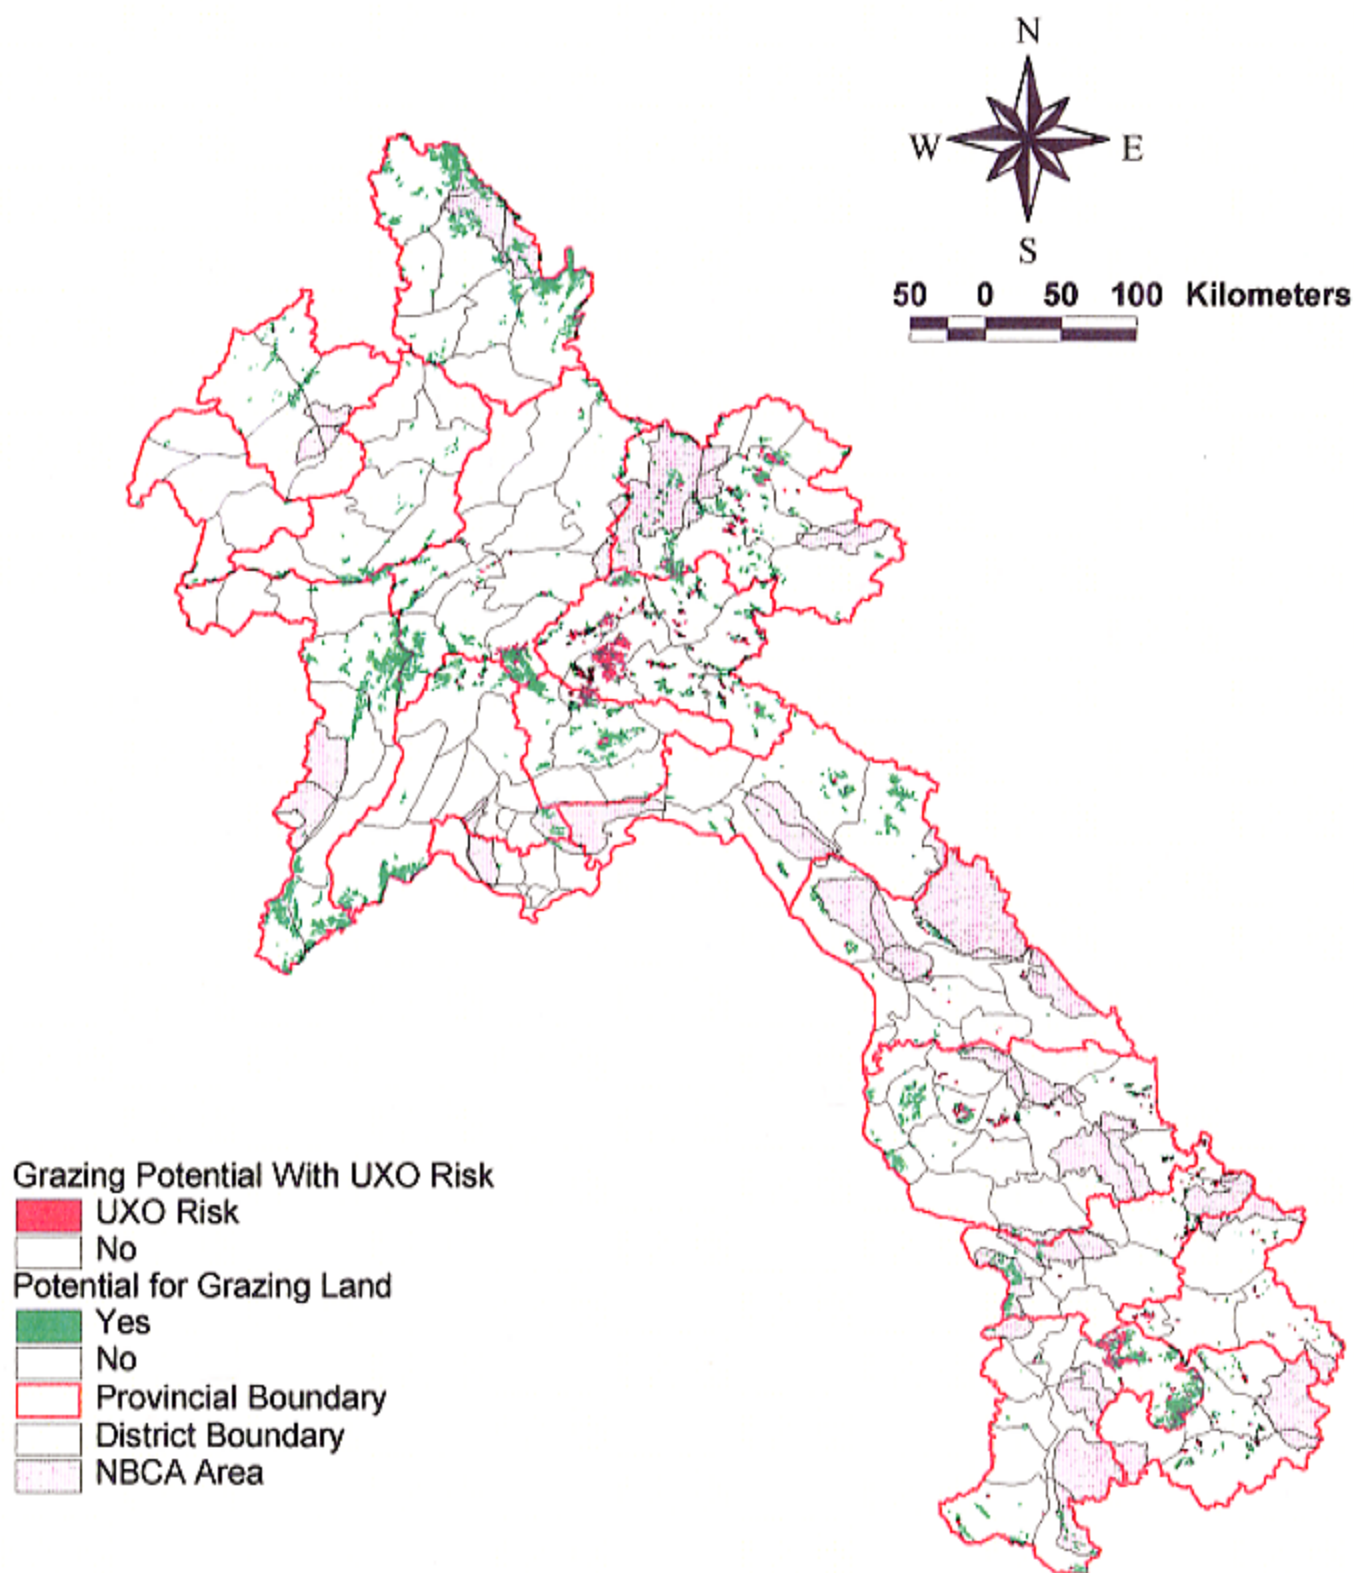

Tree Crop Potential with UXO Risk

- UXO Risk
- No

Potential for Tree Crops

- Yes
- No

- Provincial Boundary
- District Boundary
- NBCA Area

Data Source: National Agriculture and Forest Research Institute
Lao National UXO Programme

図4.5 樹木作物ポテンシャル

Data Source: National Agriculture and Forest Research Institute
Lao National UXO Programme

図4.6 放牧地ポテンシャル