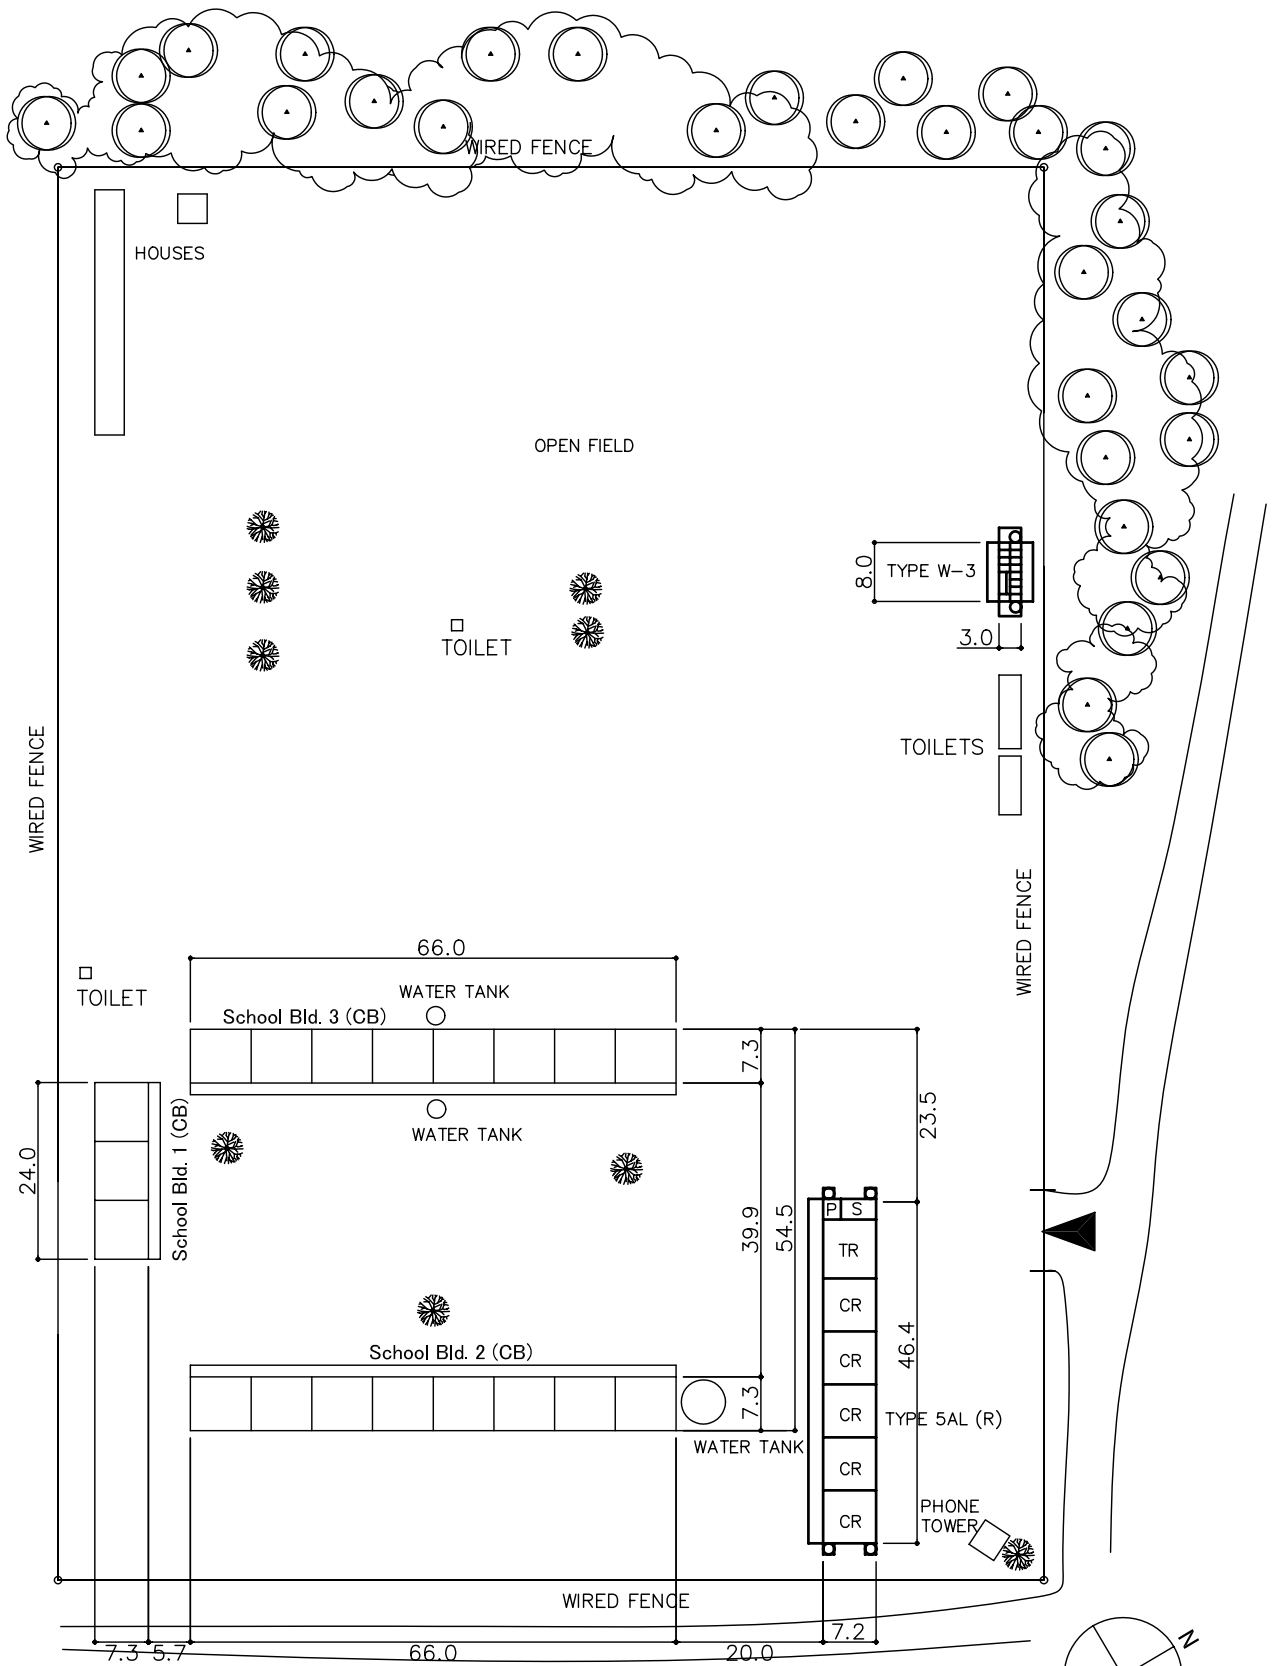

Date 2001-02-21

District, School Name MNQOBOKAZI

Site No. - 31

- (CB) : CONCRETE BLOCK BLDG.
- (M) : MUD BLDG.
- (B) : BRICK BLDG.
- (W) : WOOD BLDG.
- ☐ : DISUSABLE CLASS RM.

SITE PLAN  
S:1/1000