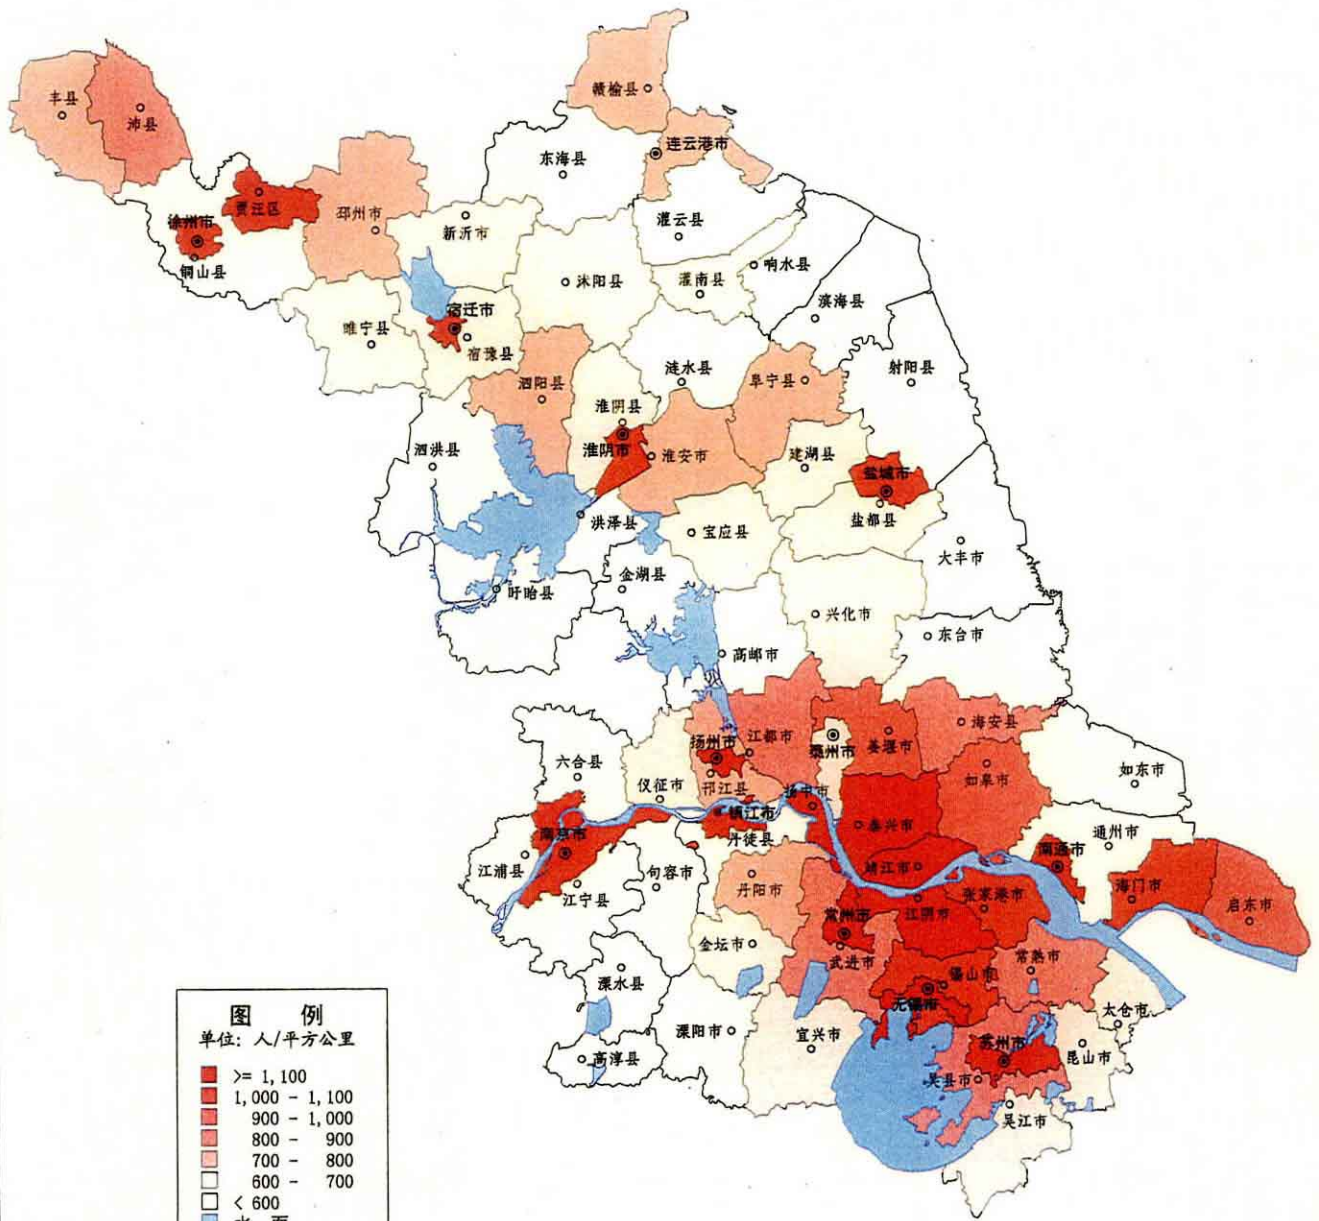

# Population Density of Jiangsu Province (1996)

# Population Density of Jiangsu Province (1999)

**图例**  
 单位: 人/平方公里

Dark Red	>= 1,100
Red	1,000 - 1,100
Dark Orange	900 - 1,000
Orange	800 - 900
Light Orange	700 - 800
Yellow	600 - 700
Light Yellow	< 600
Blue	水面

比例尺: 1:3 000 000

## Ratio of Non-Agricultural Population to Total Population in Jiangsu Province (1999)