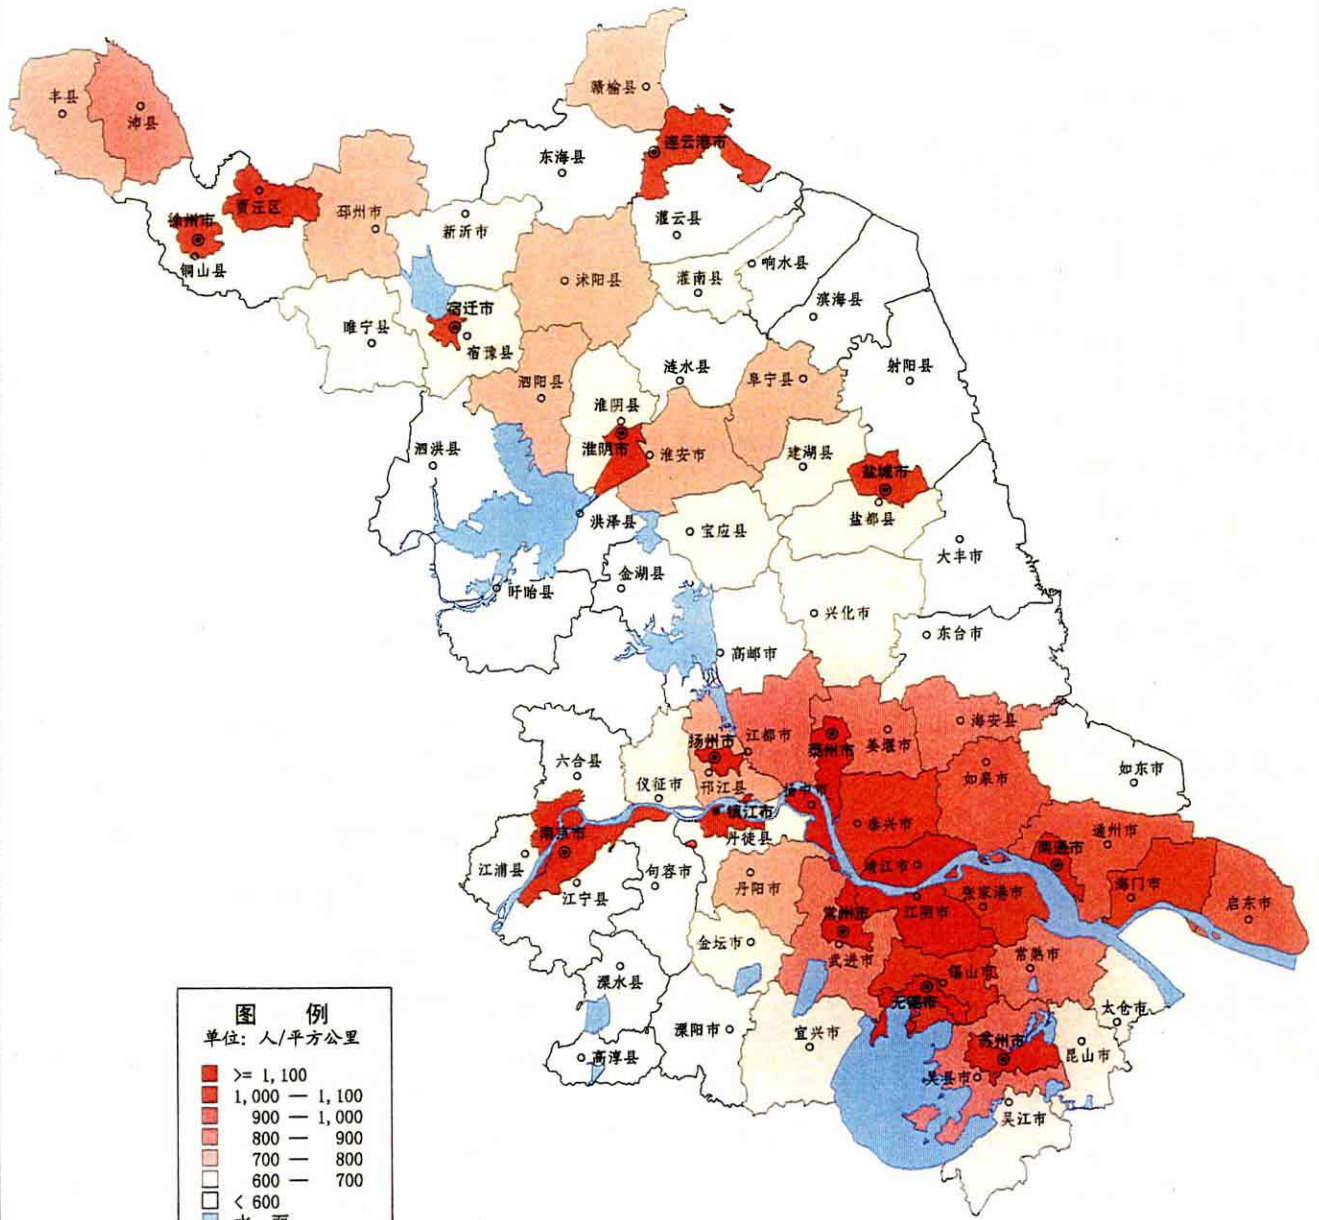

# Population Density of Jiangsu Province (1996)

# Population Density of Jiangsu Province (1999)

**图例**  
 单位: 人/平方公里

Dark Red	>= 1,100
Red	1,000 - 1,100
Dark Orange	900 - 1,000
Orange	800 - 900
Light Orange	700 - 800
Yellow	600 - 700
Light Yellow	< 600
Blue	水面

比例尺: 1:3 000 000

## Ratio of Non-Agricultural Population to Total Population in Jiangsu Province (1999)