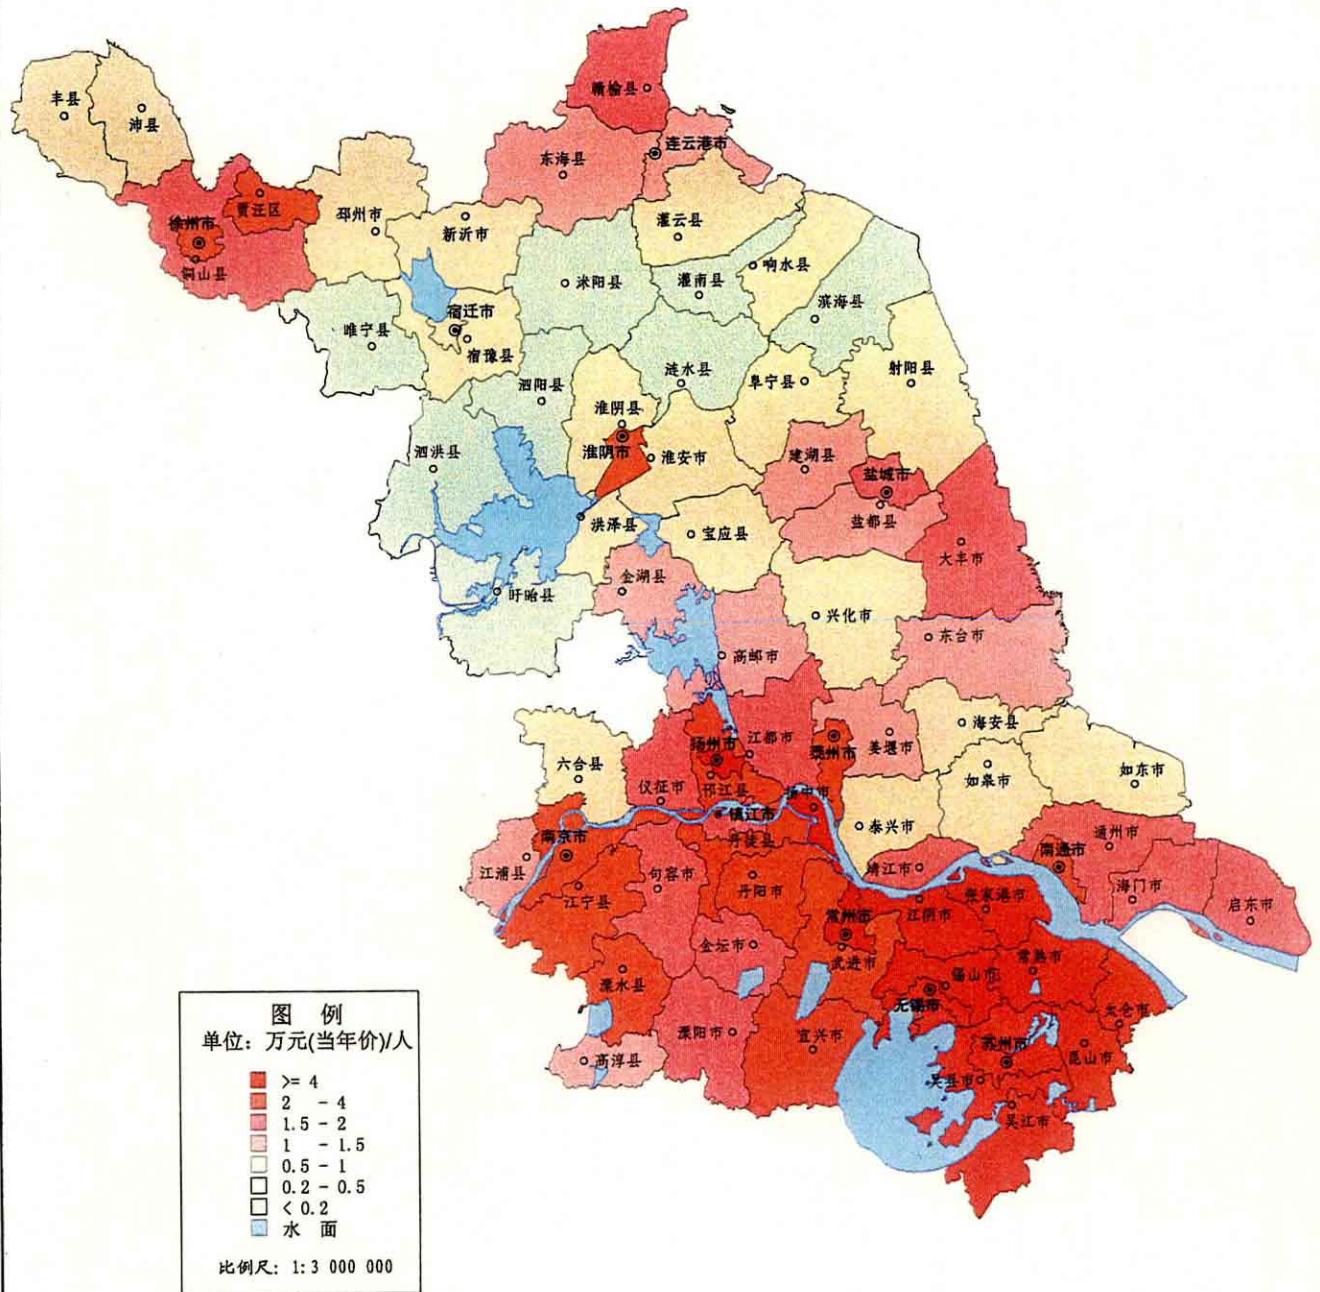

Per Capita Gross Industrial Product in Jiangsu Province (1999)