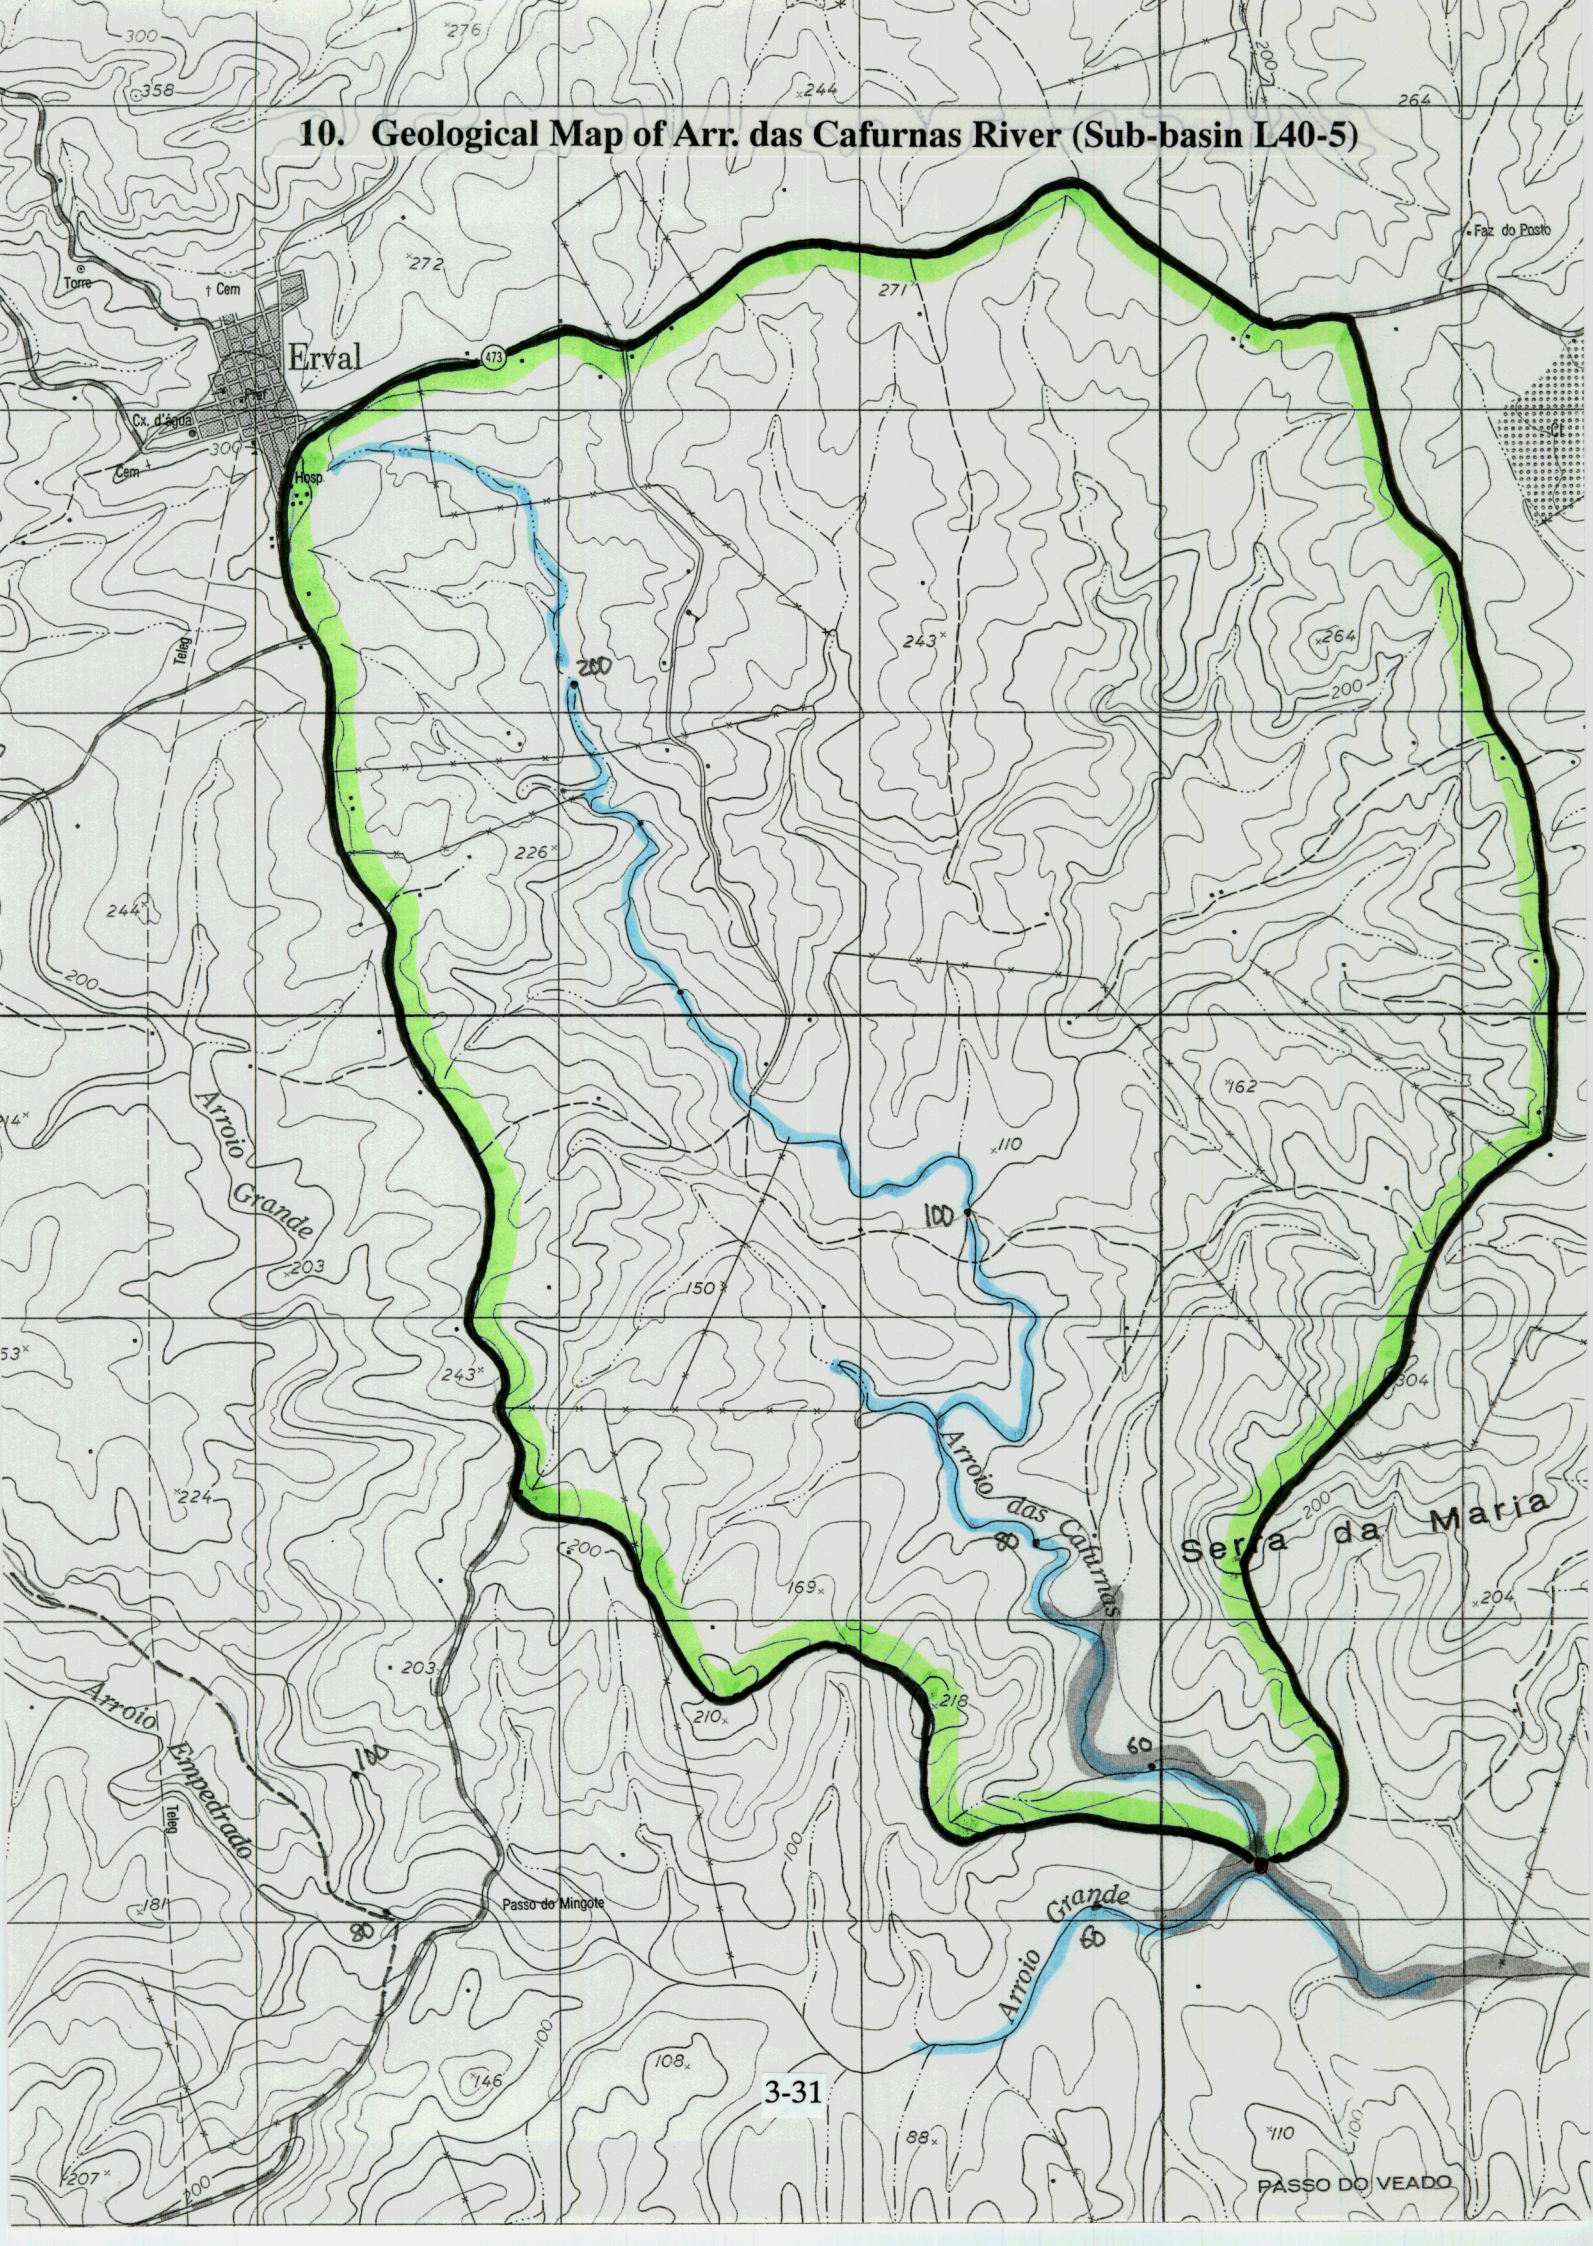

10. Geological Map of Arr. das Cafurnas River (Sub-basin L40-5)

3-31

PASSO DO VEADO