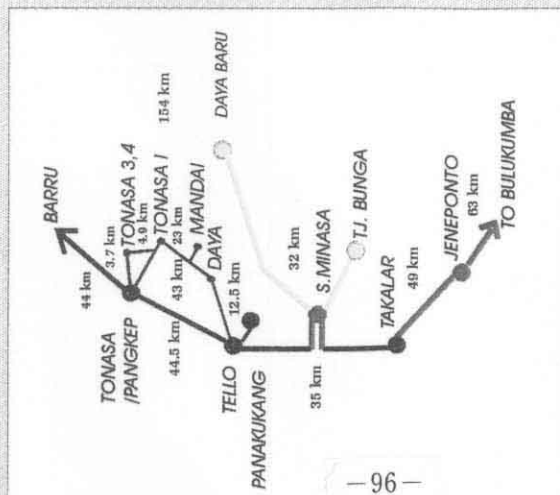

- EXISTING
- ON GOING PROJECT (1st PRIORITY)
- COMMITTED (1st PRIORITY)
- UNALLOCATED (1st PRIORITY)
- OTHERS (2nd & 3rd PRIORITY)

DEVELOPMENT PROGRAM
NORTH SULAWESI
1998 - 2003

- EXISTING
- ON GOING PROJECT (1 st PRIORITY)
- COMMITTED (1 st PRIORITY)
- UNALLOCATED (1 st PRIORITY)
- OTHERS (2 nd & 3 rd PRIORITY)

DEVELOPMENT PROGRAM OF
SOUTH SULAWESI (REGION 8)
1998 - 2003