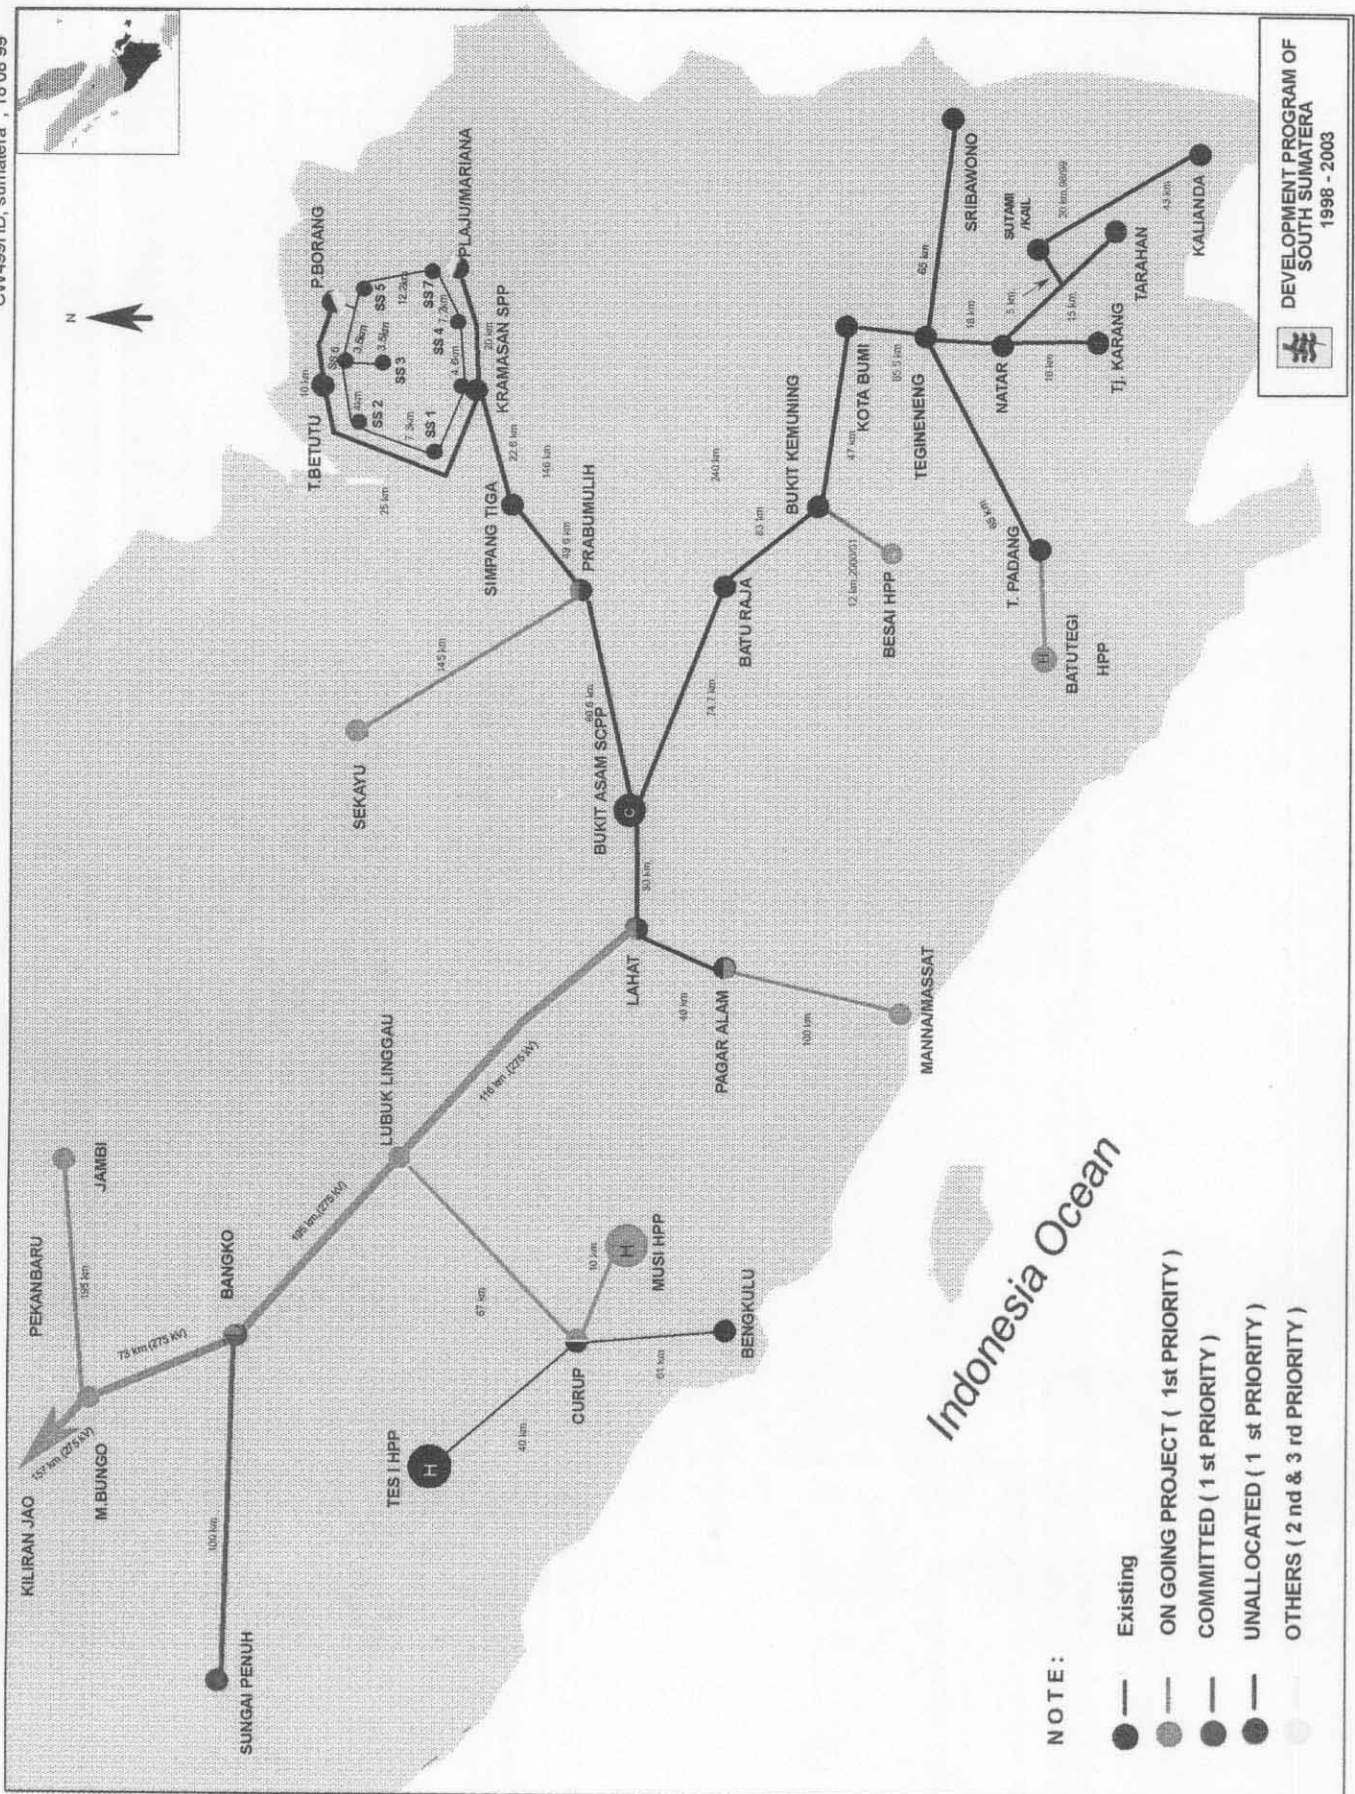

**DEVELOPMENT PROGRAM OF  
WEST SUMATERA  
1998 - 2003**

- EXISTING
- ON GOING PROJECT ( 1st PRIORITY )
- COMMITTED ( 1st PRIORITY )
- UNALLOCATED ( 1st PRIORITY )
- OTHERS ( 2nd & 3rd PRIORITY )

**DEVELOPMENT PROGRAM**  
**BATAM SYSTEM**  
 1998 - 2003

BRUNAI DARUSSALAM

MALAYSIA TIMUR

- EXISTING
- ON GOING PROJECT ( 1st PRIORITY )
- COMMITTED ( 1st PRIORITY )
- UNALLOCATED ( 1st PRIORITY )
- OTHERS ( 2nd & 3 rd PRIORITY )

**DEVELOPMENT PROGRAM**  
**KALIMANTAN SYSTEM**  
 1998 - 2003