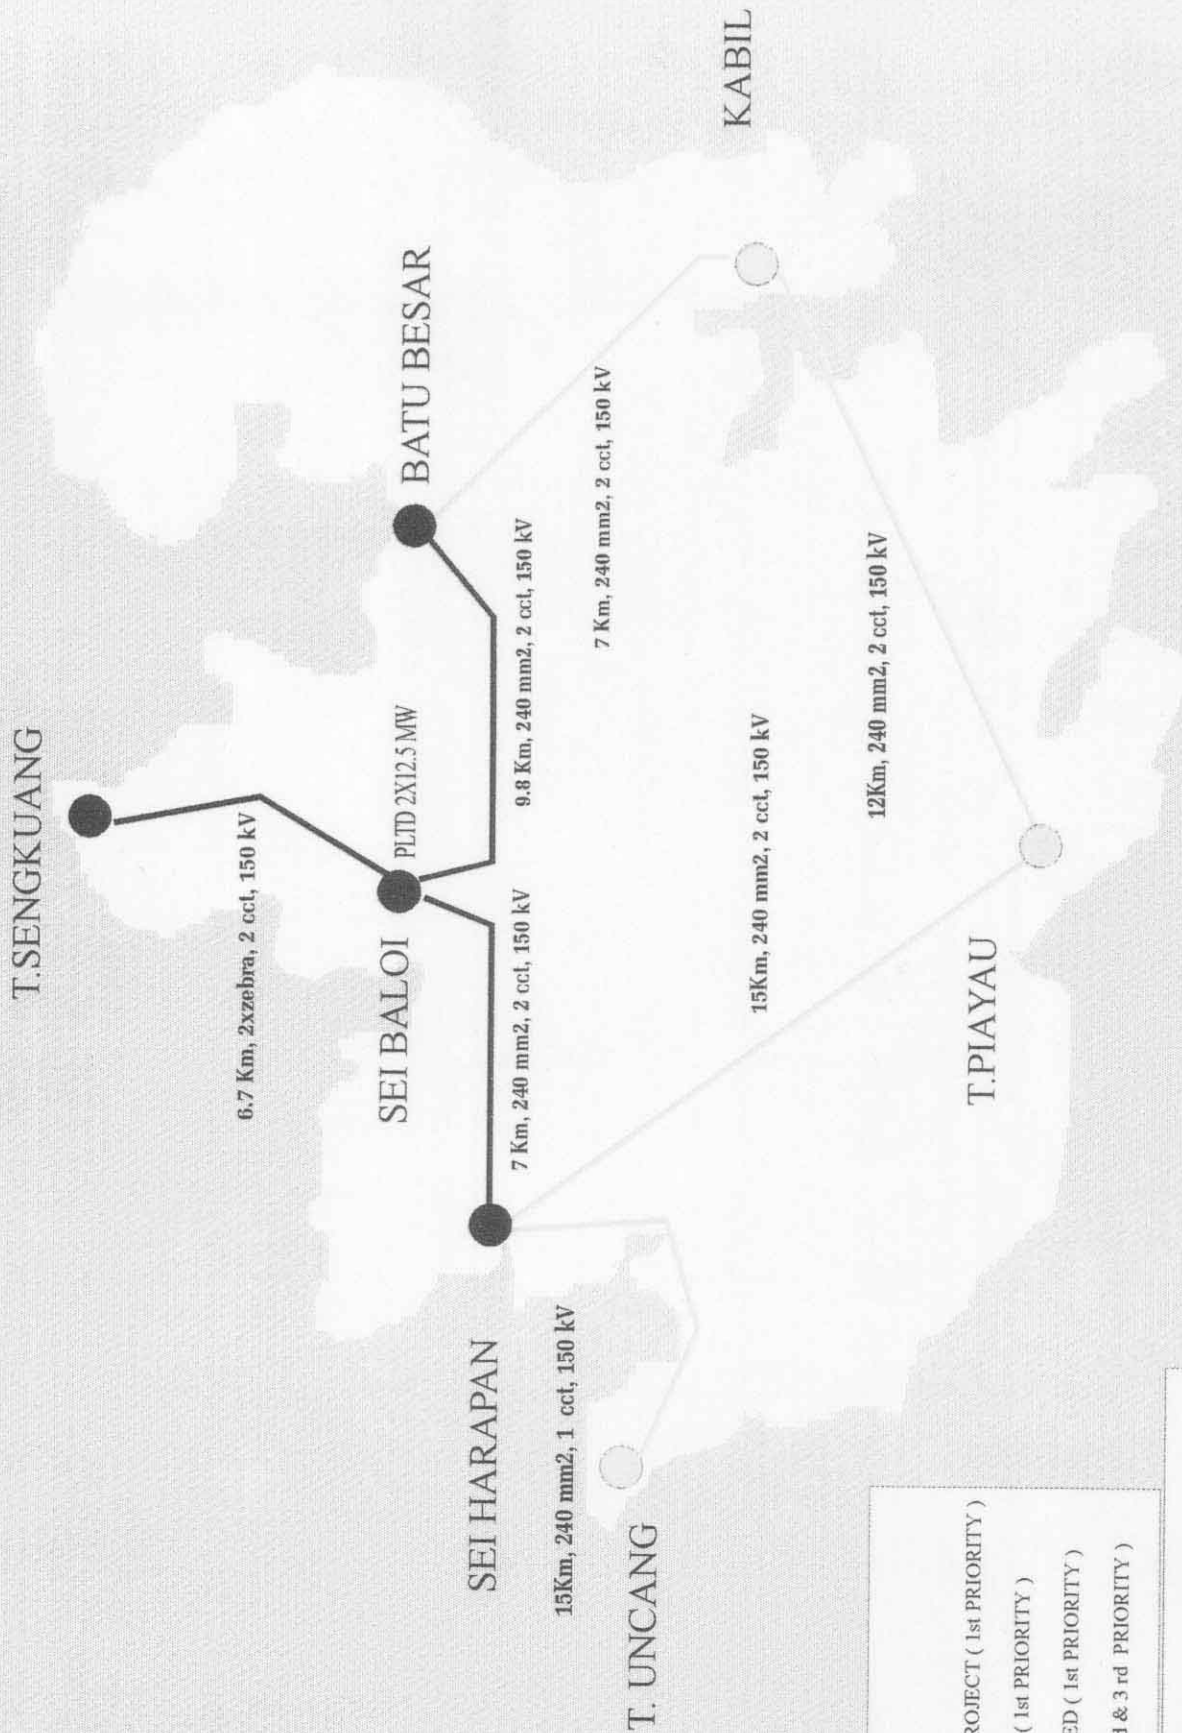

**DEVELOPMENT PROGRAM OF  
WEST SUMATERA  
1998 - 2003**

- EXISTING
- ON GOING PROJECT ( 1st PRIORITY )
- COMMITTED ( 1st PRIORITY )
- UNALLOCATED ( 1st PRIORITY )
- OTHERS ( 2nd & 3rd PRIORITY )

**DEVELOPMENT PROGRAM**  
**BATAM SYSTEM**  
 1998 - 2003

BRUNAI DARUSSALAM

MALAYSIA TIMUR

- EXISTING
- ON GOING PROJECT ( 1st PRIORITY )
- COMMITTED ( 1st PRIORITY )
- UNALLOCATED ( 1st PRIORITY )
- OTHERS ( 2nd & 3 rd PRIORITY )

**DEVELOPMENT PROGRAM**  
**KALIMANTAN SYSTEM**  
 1998 - 2003