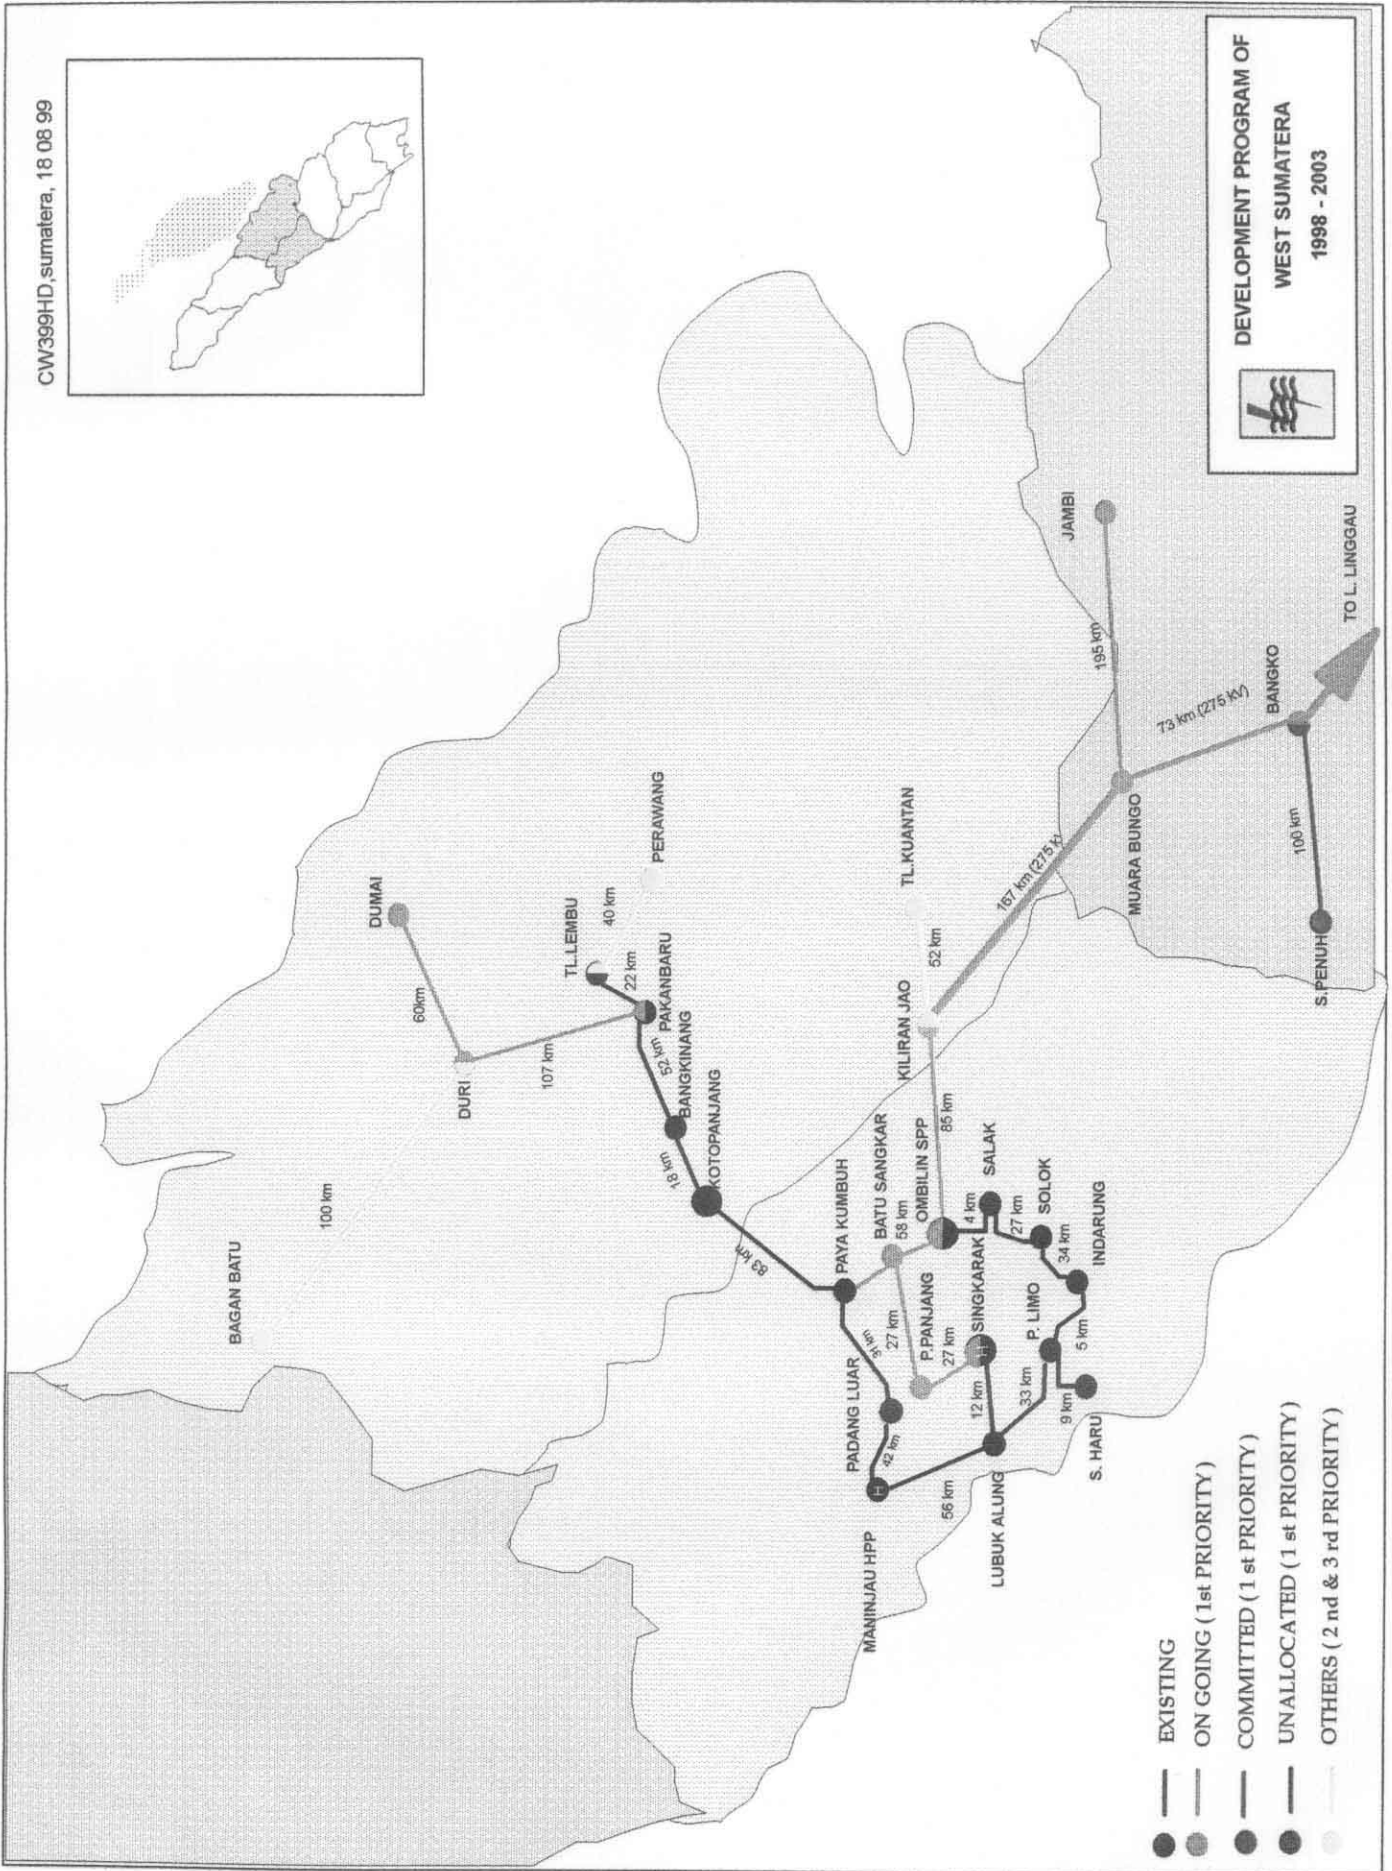

**DEVELOPMENT PROGRAM OF  
WEST SUMATERA  
1998 - 2003**

- EXISTING
- ON GOING PROJECT ( 1st PRIORITY )
- COMMITTED ( 1st PRIORITY )
- UNALLOCATED ( 1st PRIORITY )
- OTHERS ( 2nd & 3rd PRIORITY )

**DEVELOPMENT PROGRAM**  
**BATAM SYSTEM**  
 1998 - 2003

BRUNAI DARUSSALAM

MALAYSIA TIMUR

- EXISTING
- ON GOING PROJECT ( 1st PRIORITY )
- COMMITTED ( 1st PRIORITY )
- UNALLOCATED ( 1st PRIORITY )
- OTHERS ( 2nd & 3 rd PRIORITY )

**DEVELOPMENT PROGRAM**  
**KALIMANTAN SYSTEM**  
 1998 - 2003