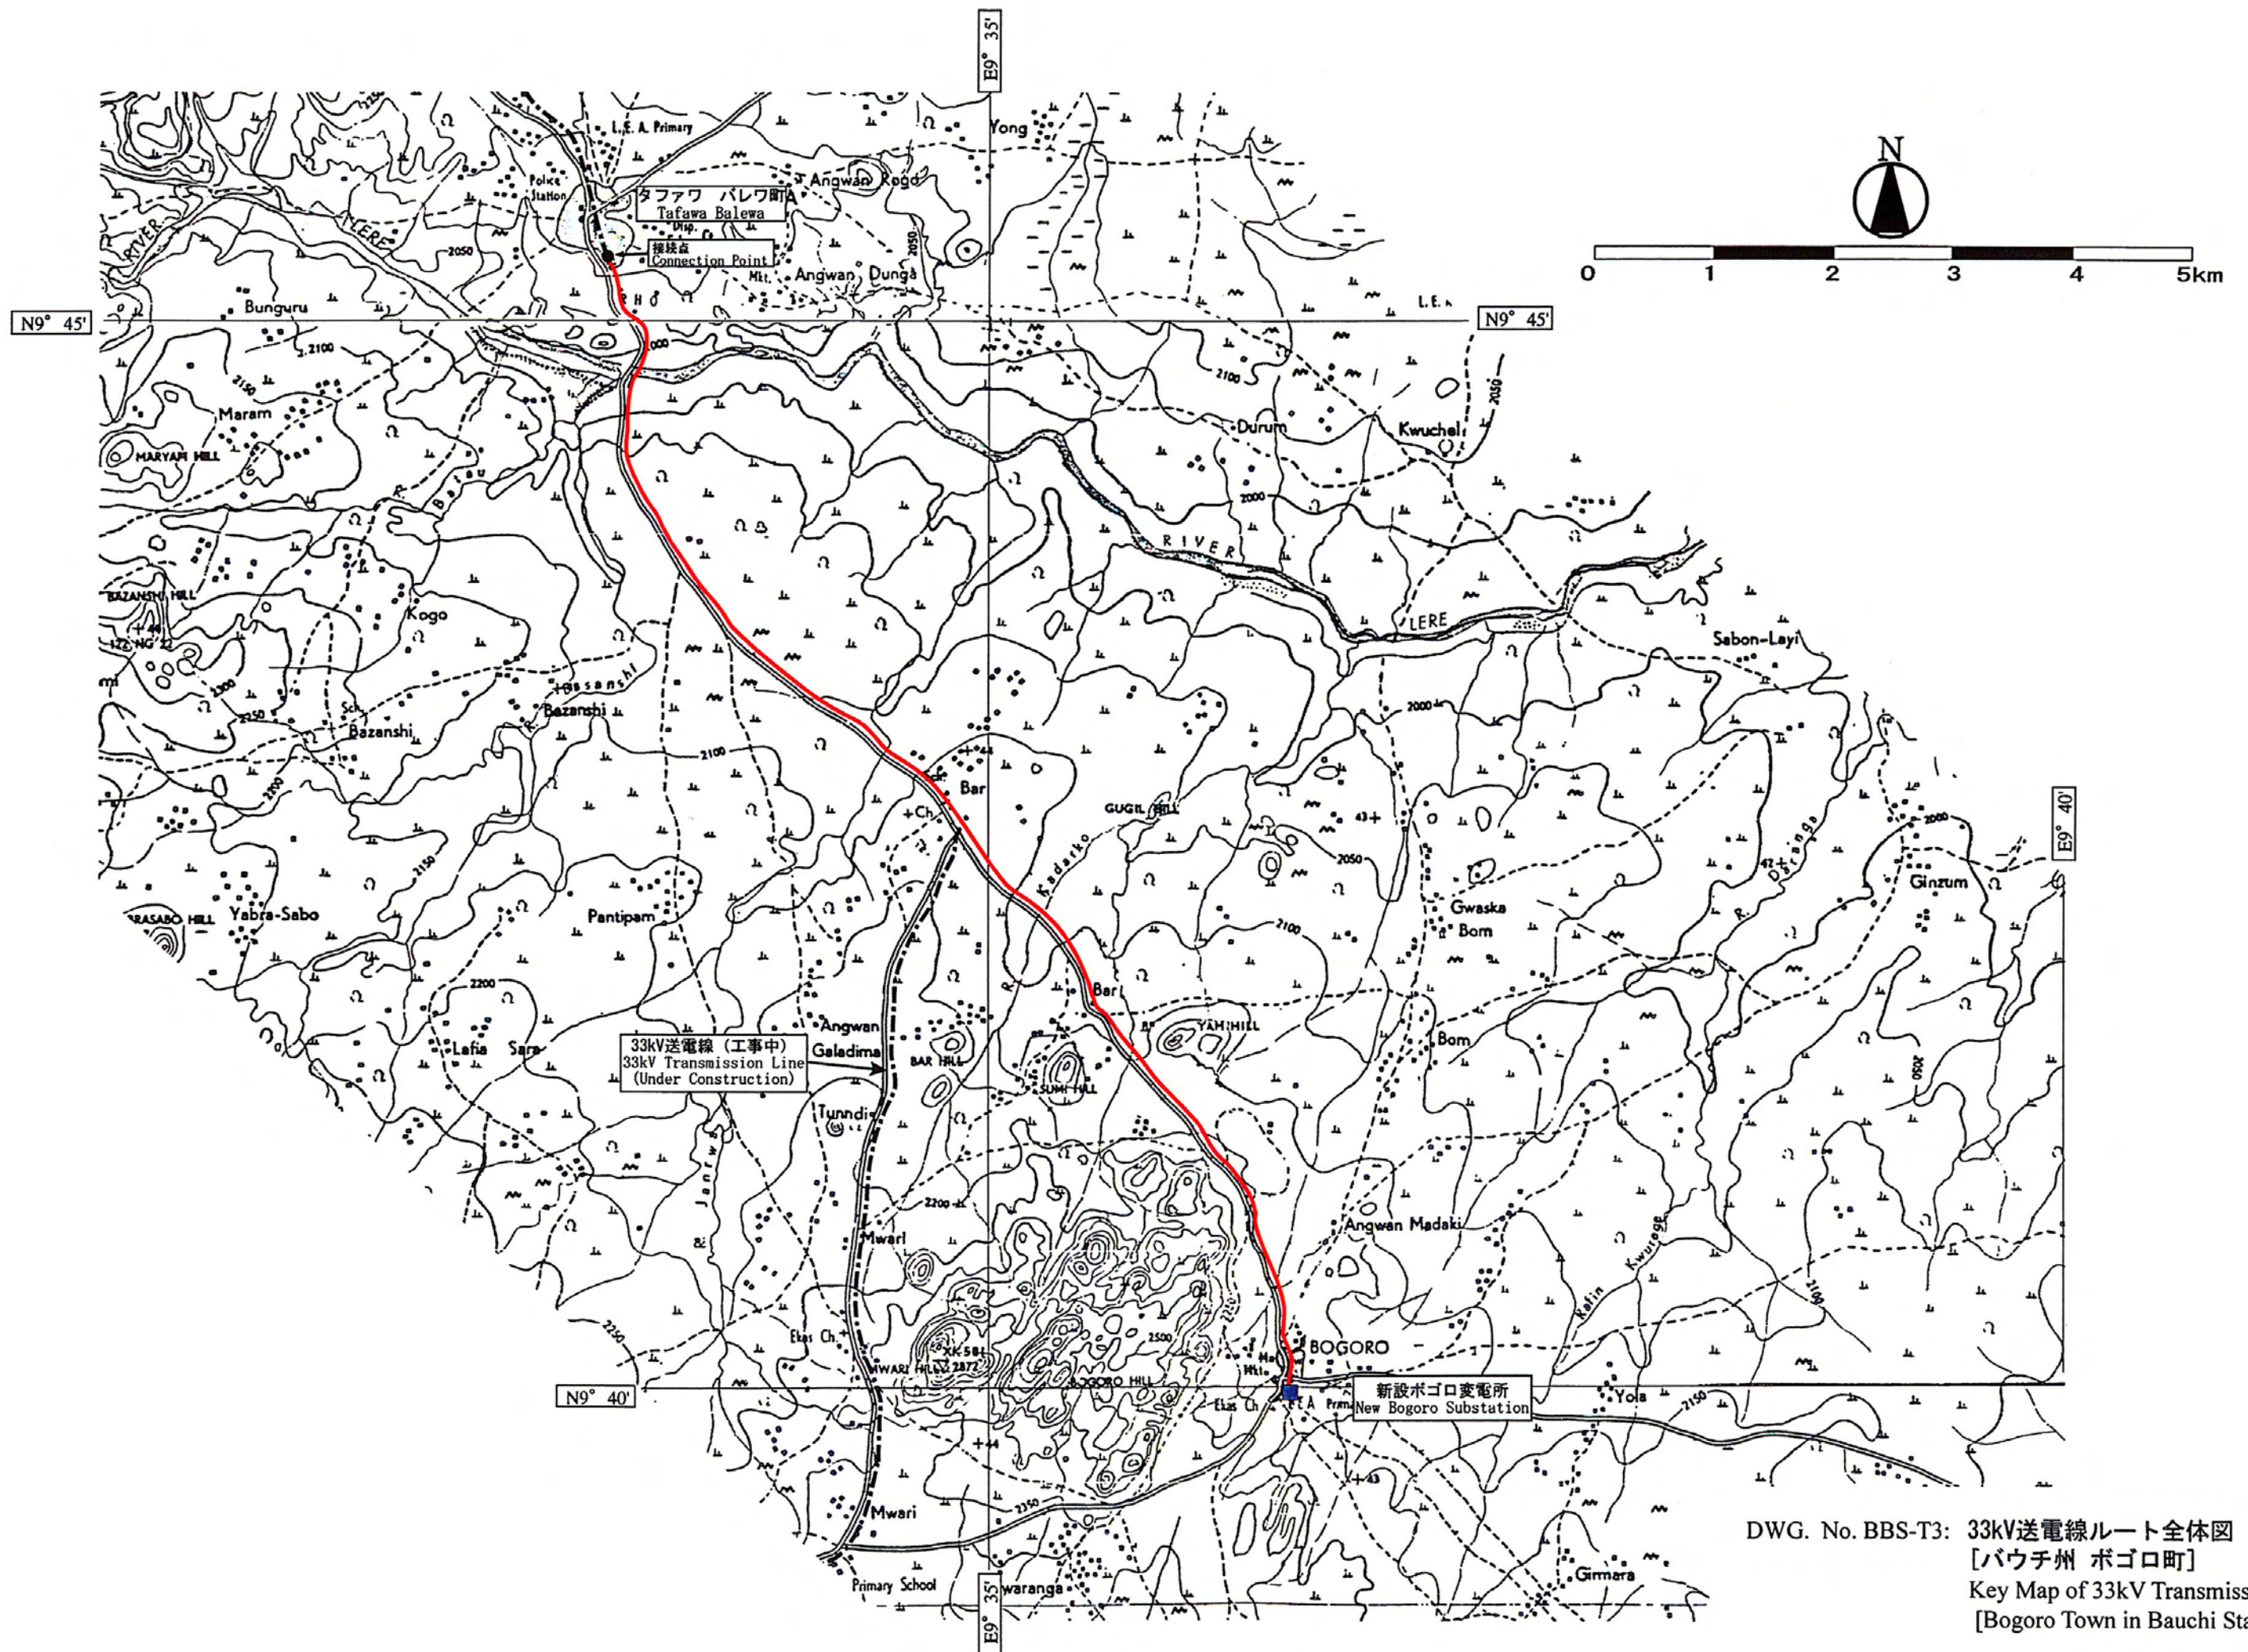

DWG. No. NAS-T3: 33kV送電線ルート全体図
 [ナサラワ州 アウェ町、ケアナ町]
 Key Map of 33kV Transmission Line
 [Awe and Keana Towns in Nassarawa State]

DWG. No. BBS-T3: 33kV送電線ルート全体図
 [バウチ州 ボゴロ町]
 Key Map of 33kV Transmission Line
 [Bogoro Town in Bauchi State]