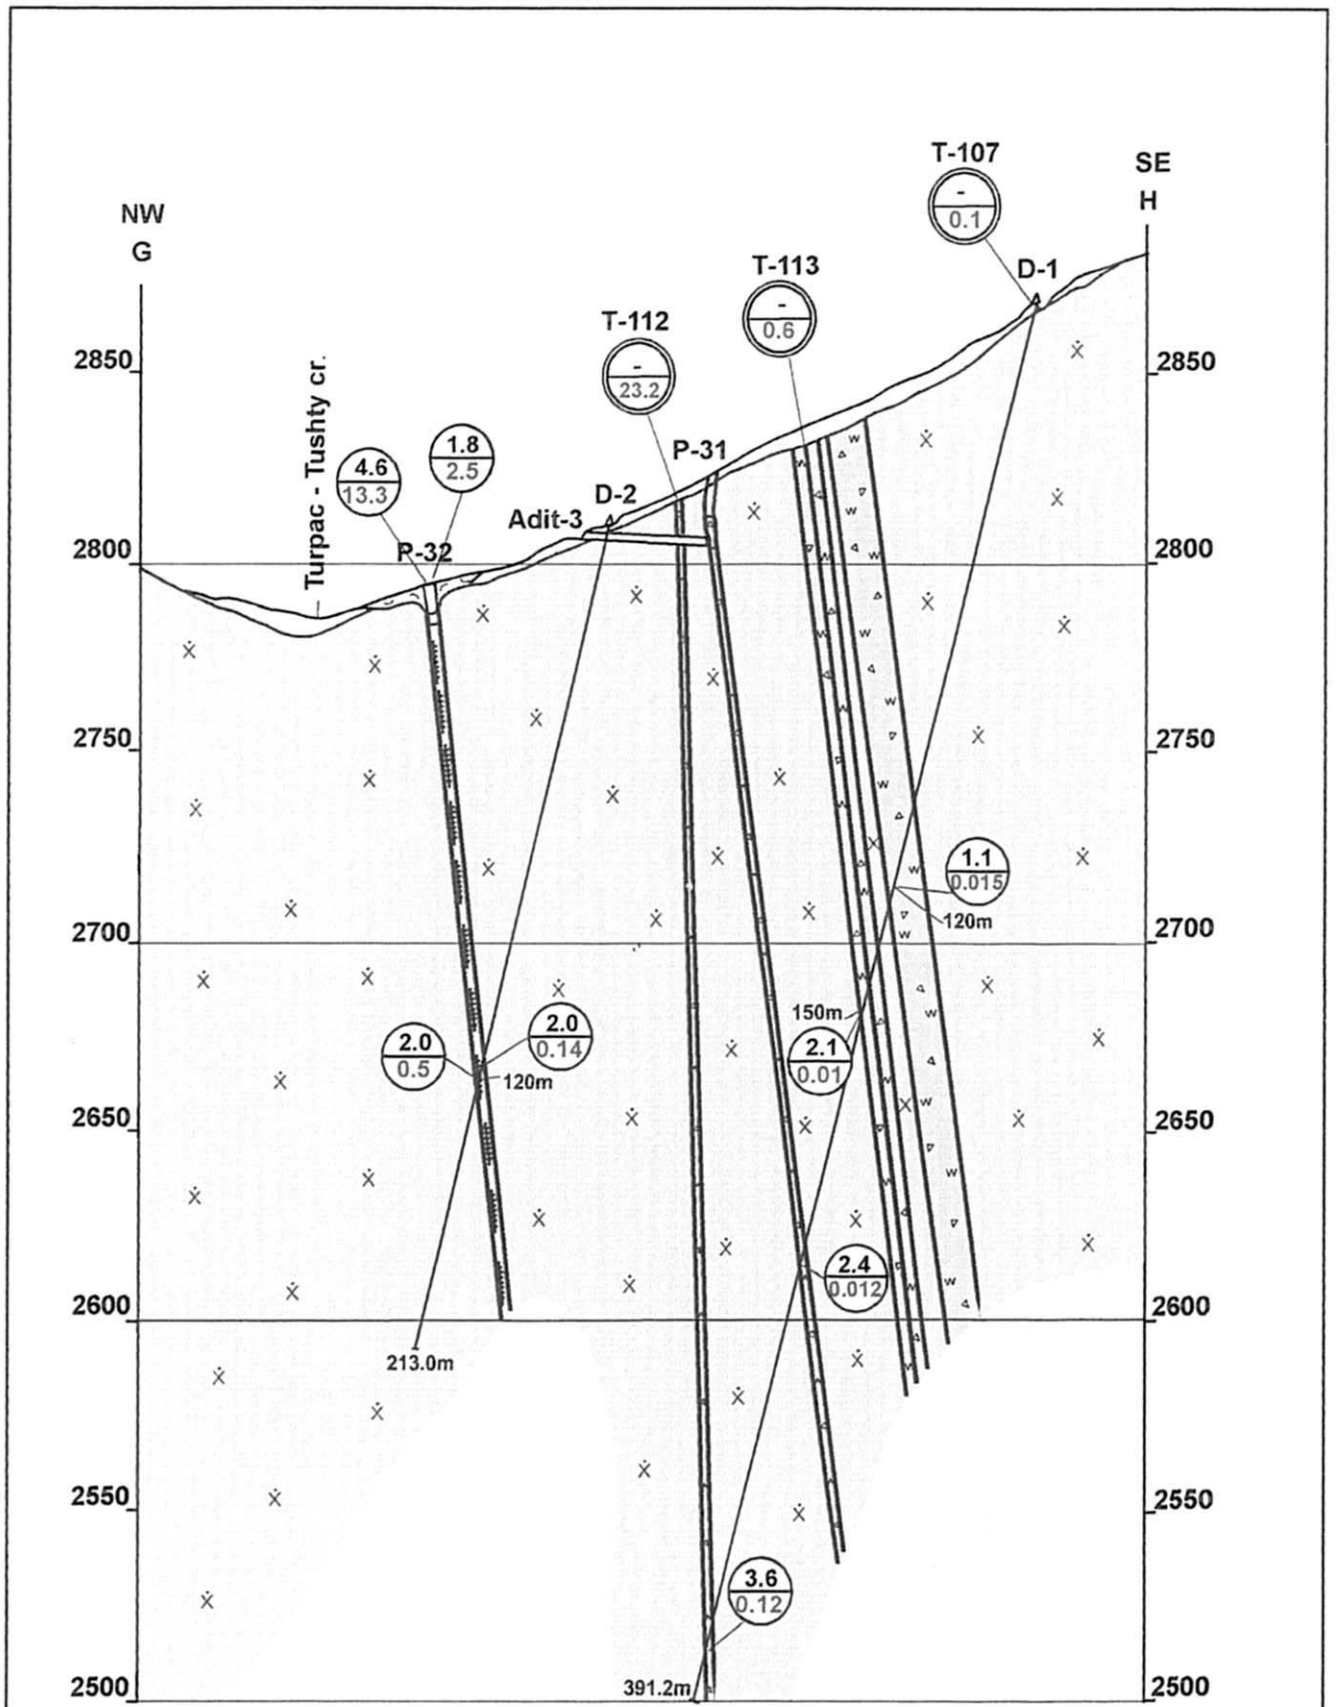

Appendix 13 Geological Cross Section of the Turpac-Tushty Ore Manifestation (C-D, E-F)

Appendix 14 Geological Cross Section along Old Drillholes in the Turpac-Tushty Ore Manifestation (G-H)

Appendix 15 Geological Cross Section along Old Drillholes in the Turpac-Tushty Ore Manifestation (I-J)

Appendix 16 Geological Map of Old Tunnel (No.4) in the Turpac-Tushty Ore Manifestation

Appendix 17 Geological Map of Old Tunnel (No.10) in the Turpac-Tushty Ore Manifestation

**SECTION A-B**

**SECTION C-D**

Appendix 18 Geological Map of the Ak-Kamou Ore Manifestation

Appendix 19 Geological Map of the Kok-Kaiky Ore Manifestation