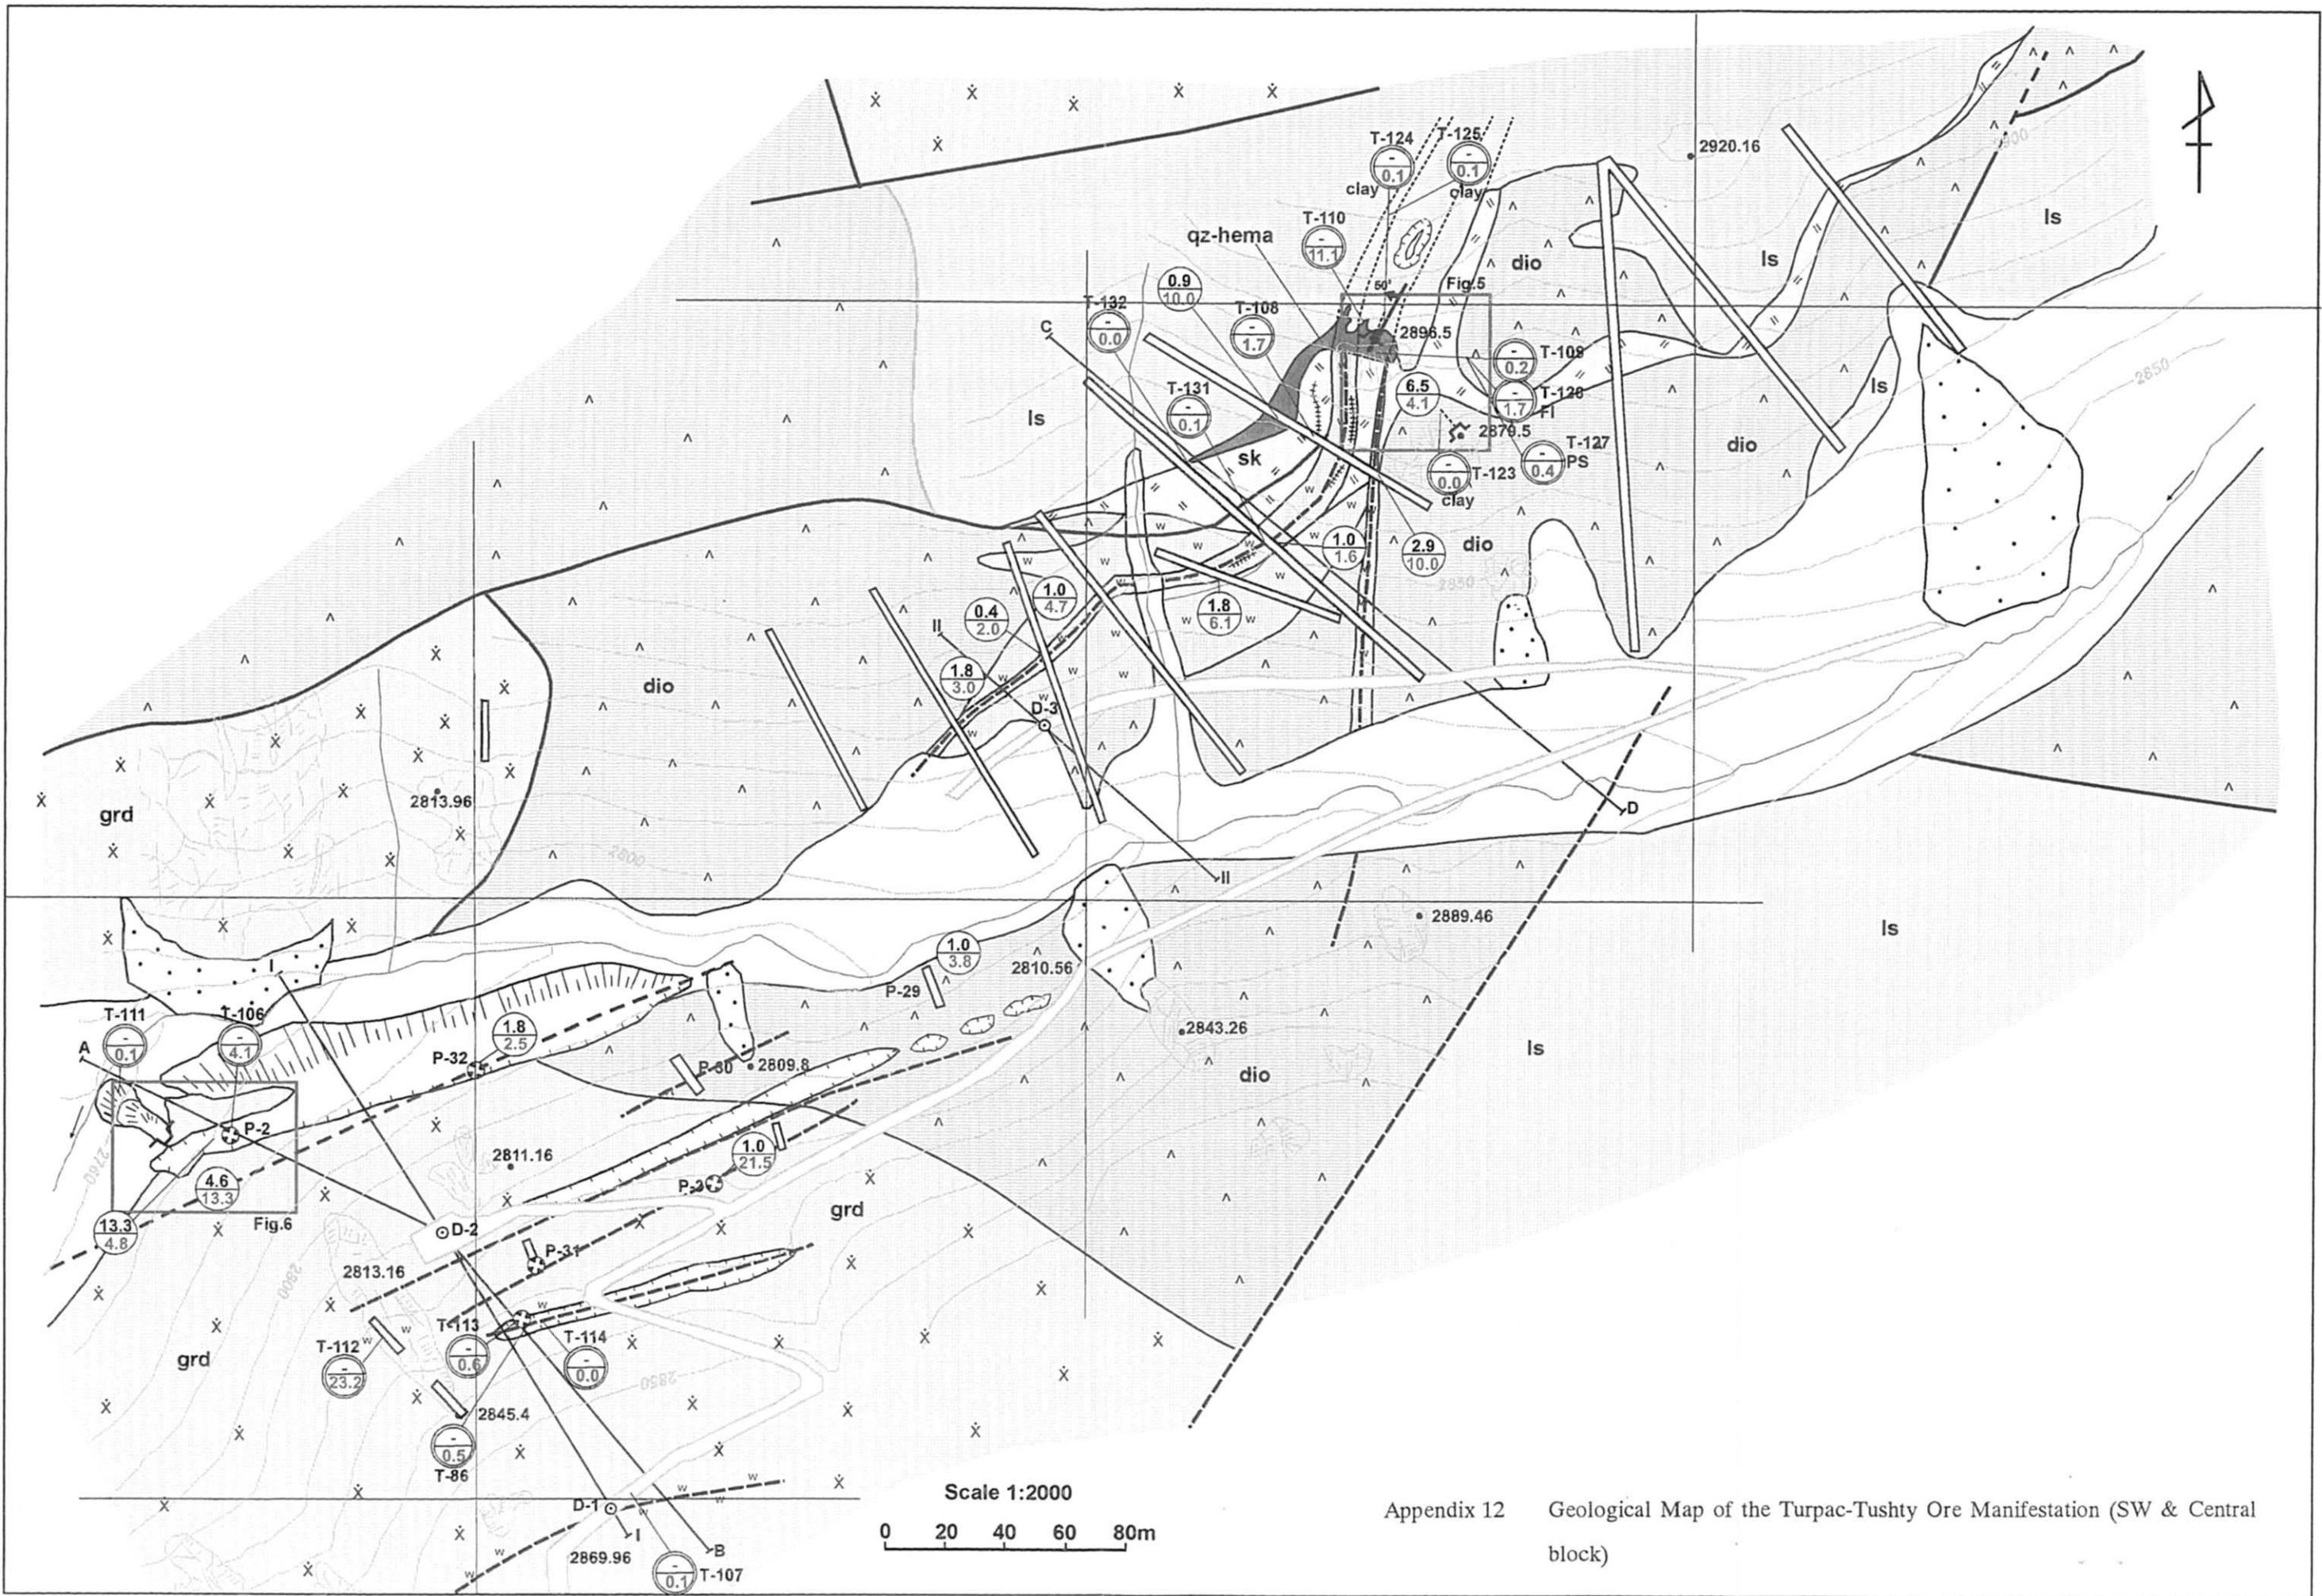

Appendix 10 Geological Map of the Turpac-Tushty Ore Manifestation

Appendix 11 Geological Cross Section of the Turpac-Tushty Ore Manifestation (A-B)

Appendix 12 Geological Map of the Turpac-Tushty Ore Manifestation (SW & Central block)

Appendix 13 Geological Cross Section of the Turpac-Tushty Ore Manifestation (C-D, E-F)

Appendix 14 Geological Cross Section along Old Drillholes in the Turpac-Tushty Ore Manifestation (G-H)