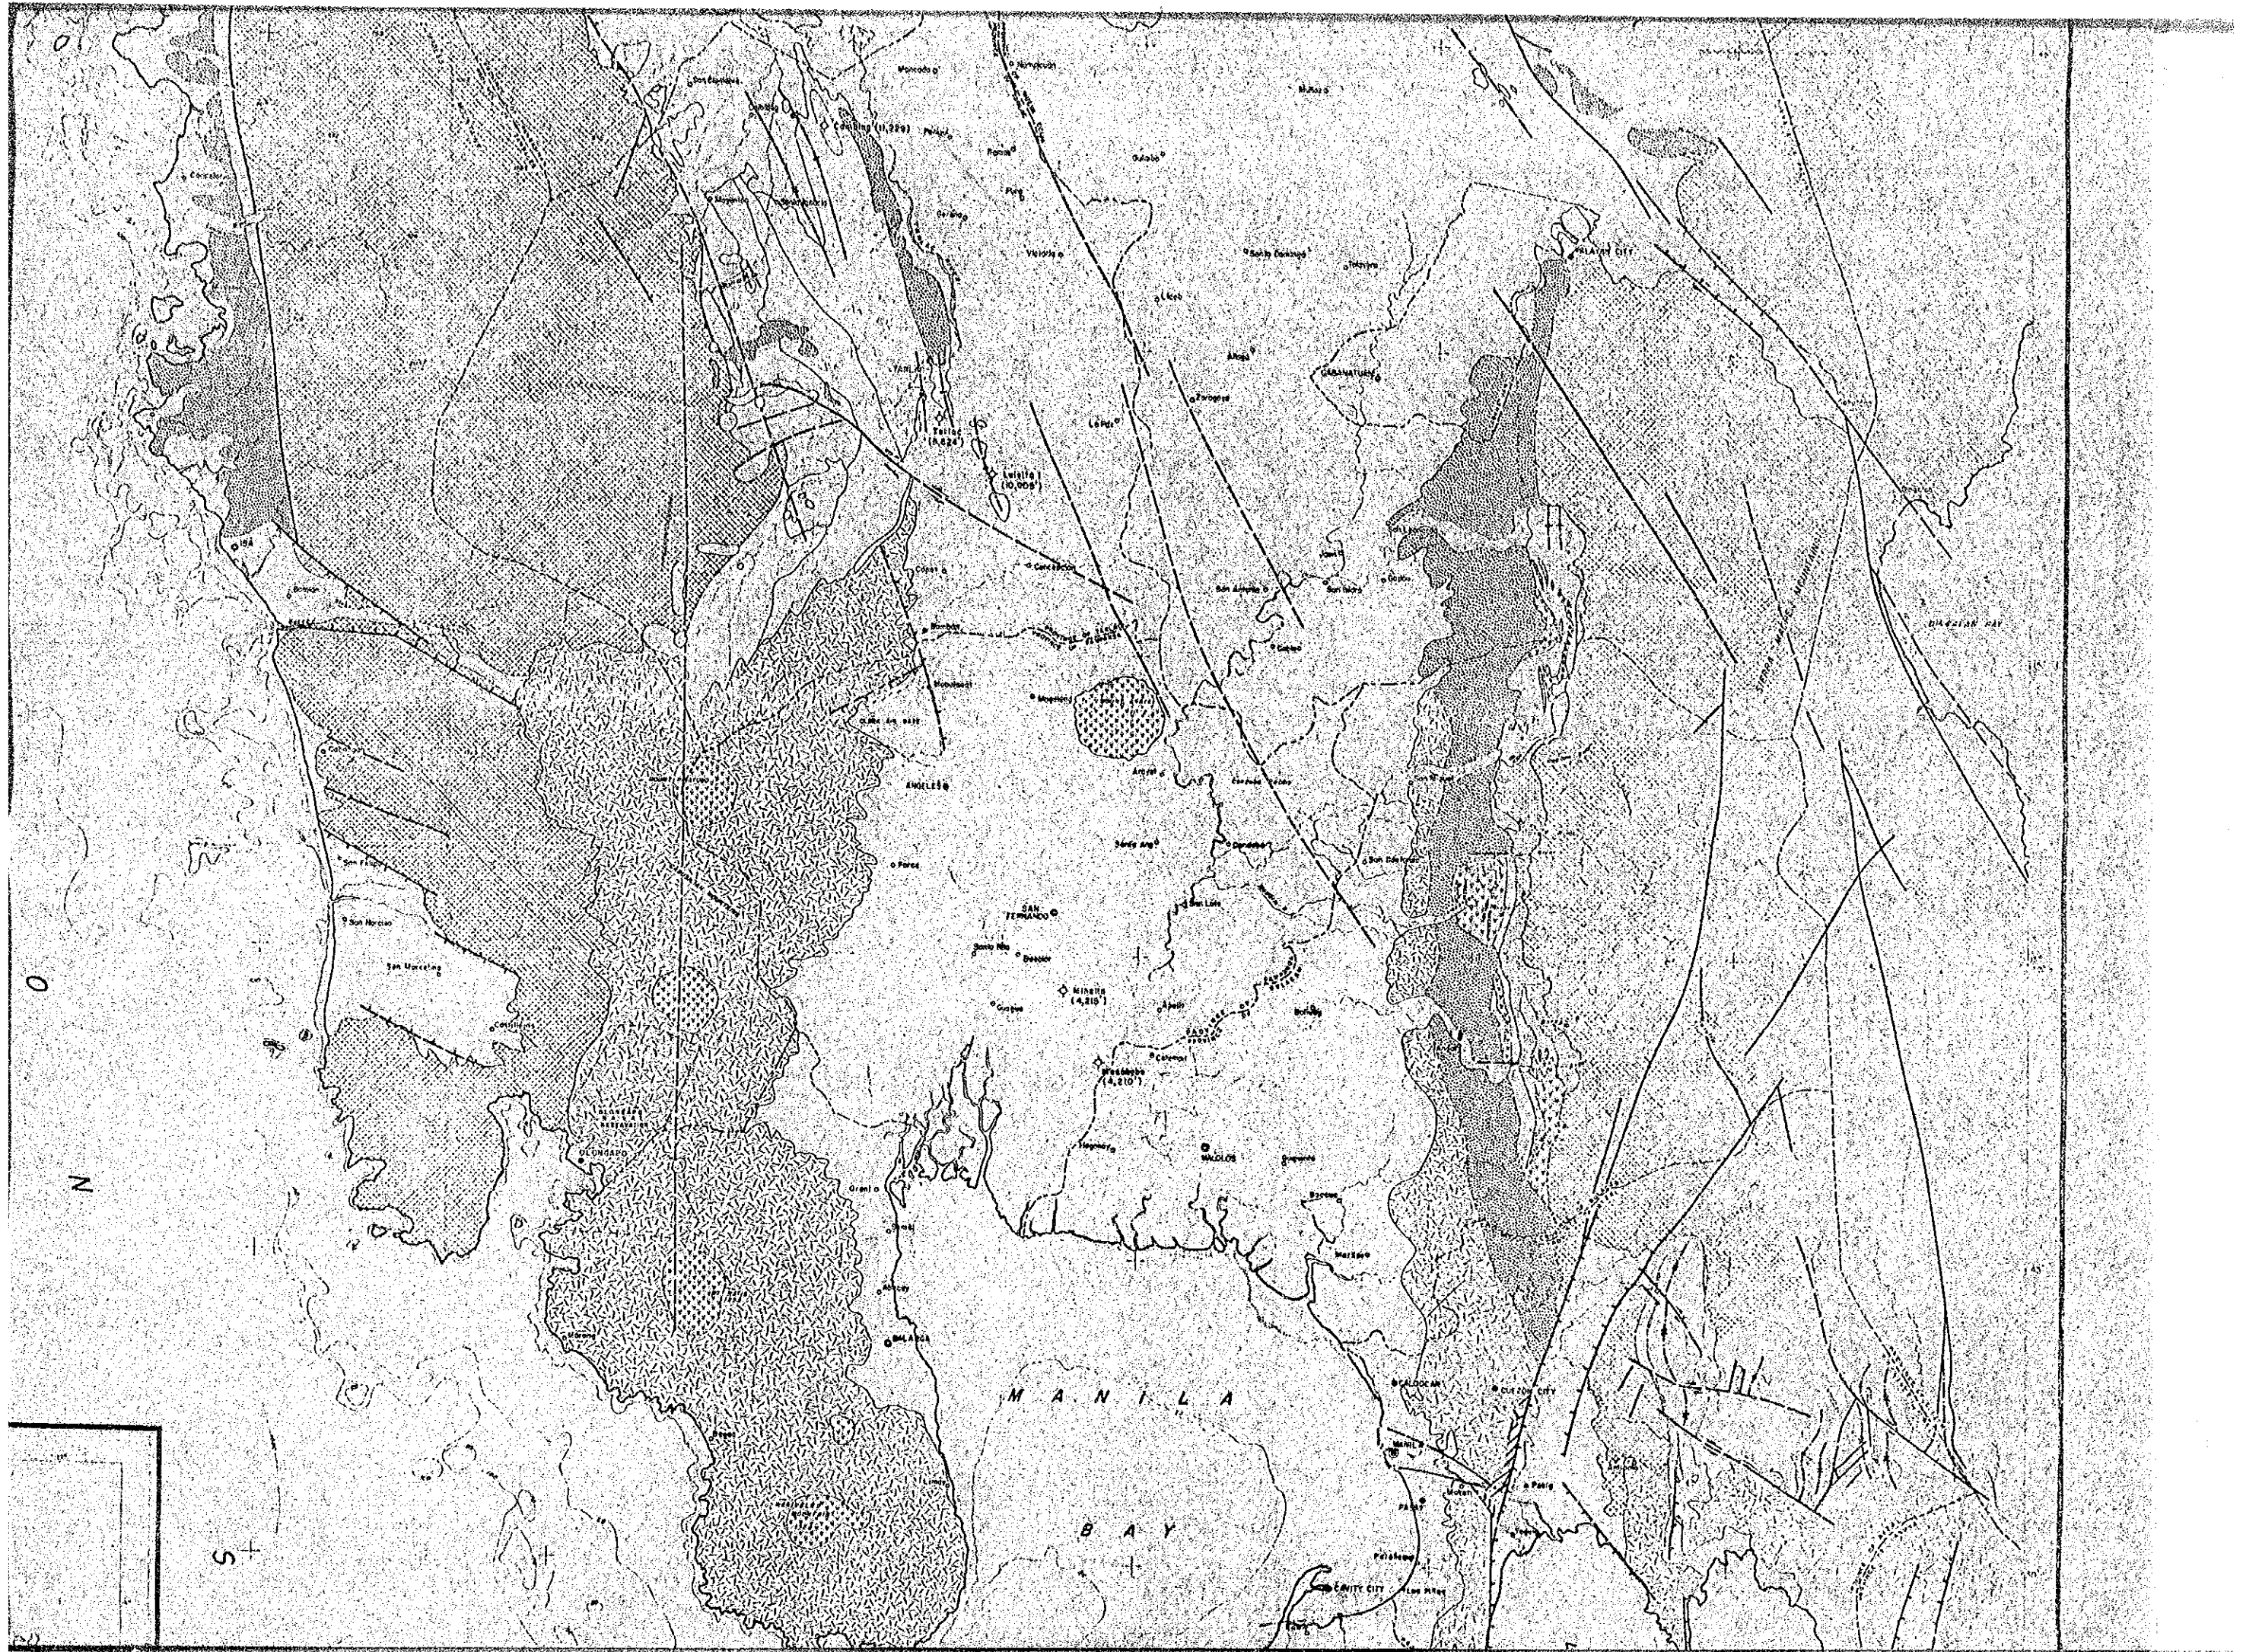

LINGAYEN GULF

MAMPARAG MOUNTAIN

SAN CARLOS

SAN JOSE

CABARON

LETITIA

Z

ANULAN

DIVISION OFF

LOCATION MAP

ENERGY DEVELOPMENT BOARD-BEICP
1976

WATER DEPTH IN FATHOMS
GEOLOGIC MAP OF CENTRAL LUZON
(FOR LEGEND SEE PLATE NO. 2)

MAP

PLATE NO. 1

WATER DEPTH IN FATHOMS
GEOLOGIC MAP OF CENTRAL LUZON
 (FOR LEGEND SEE PLATE NO. 2)