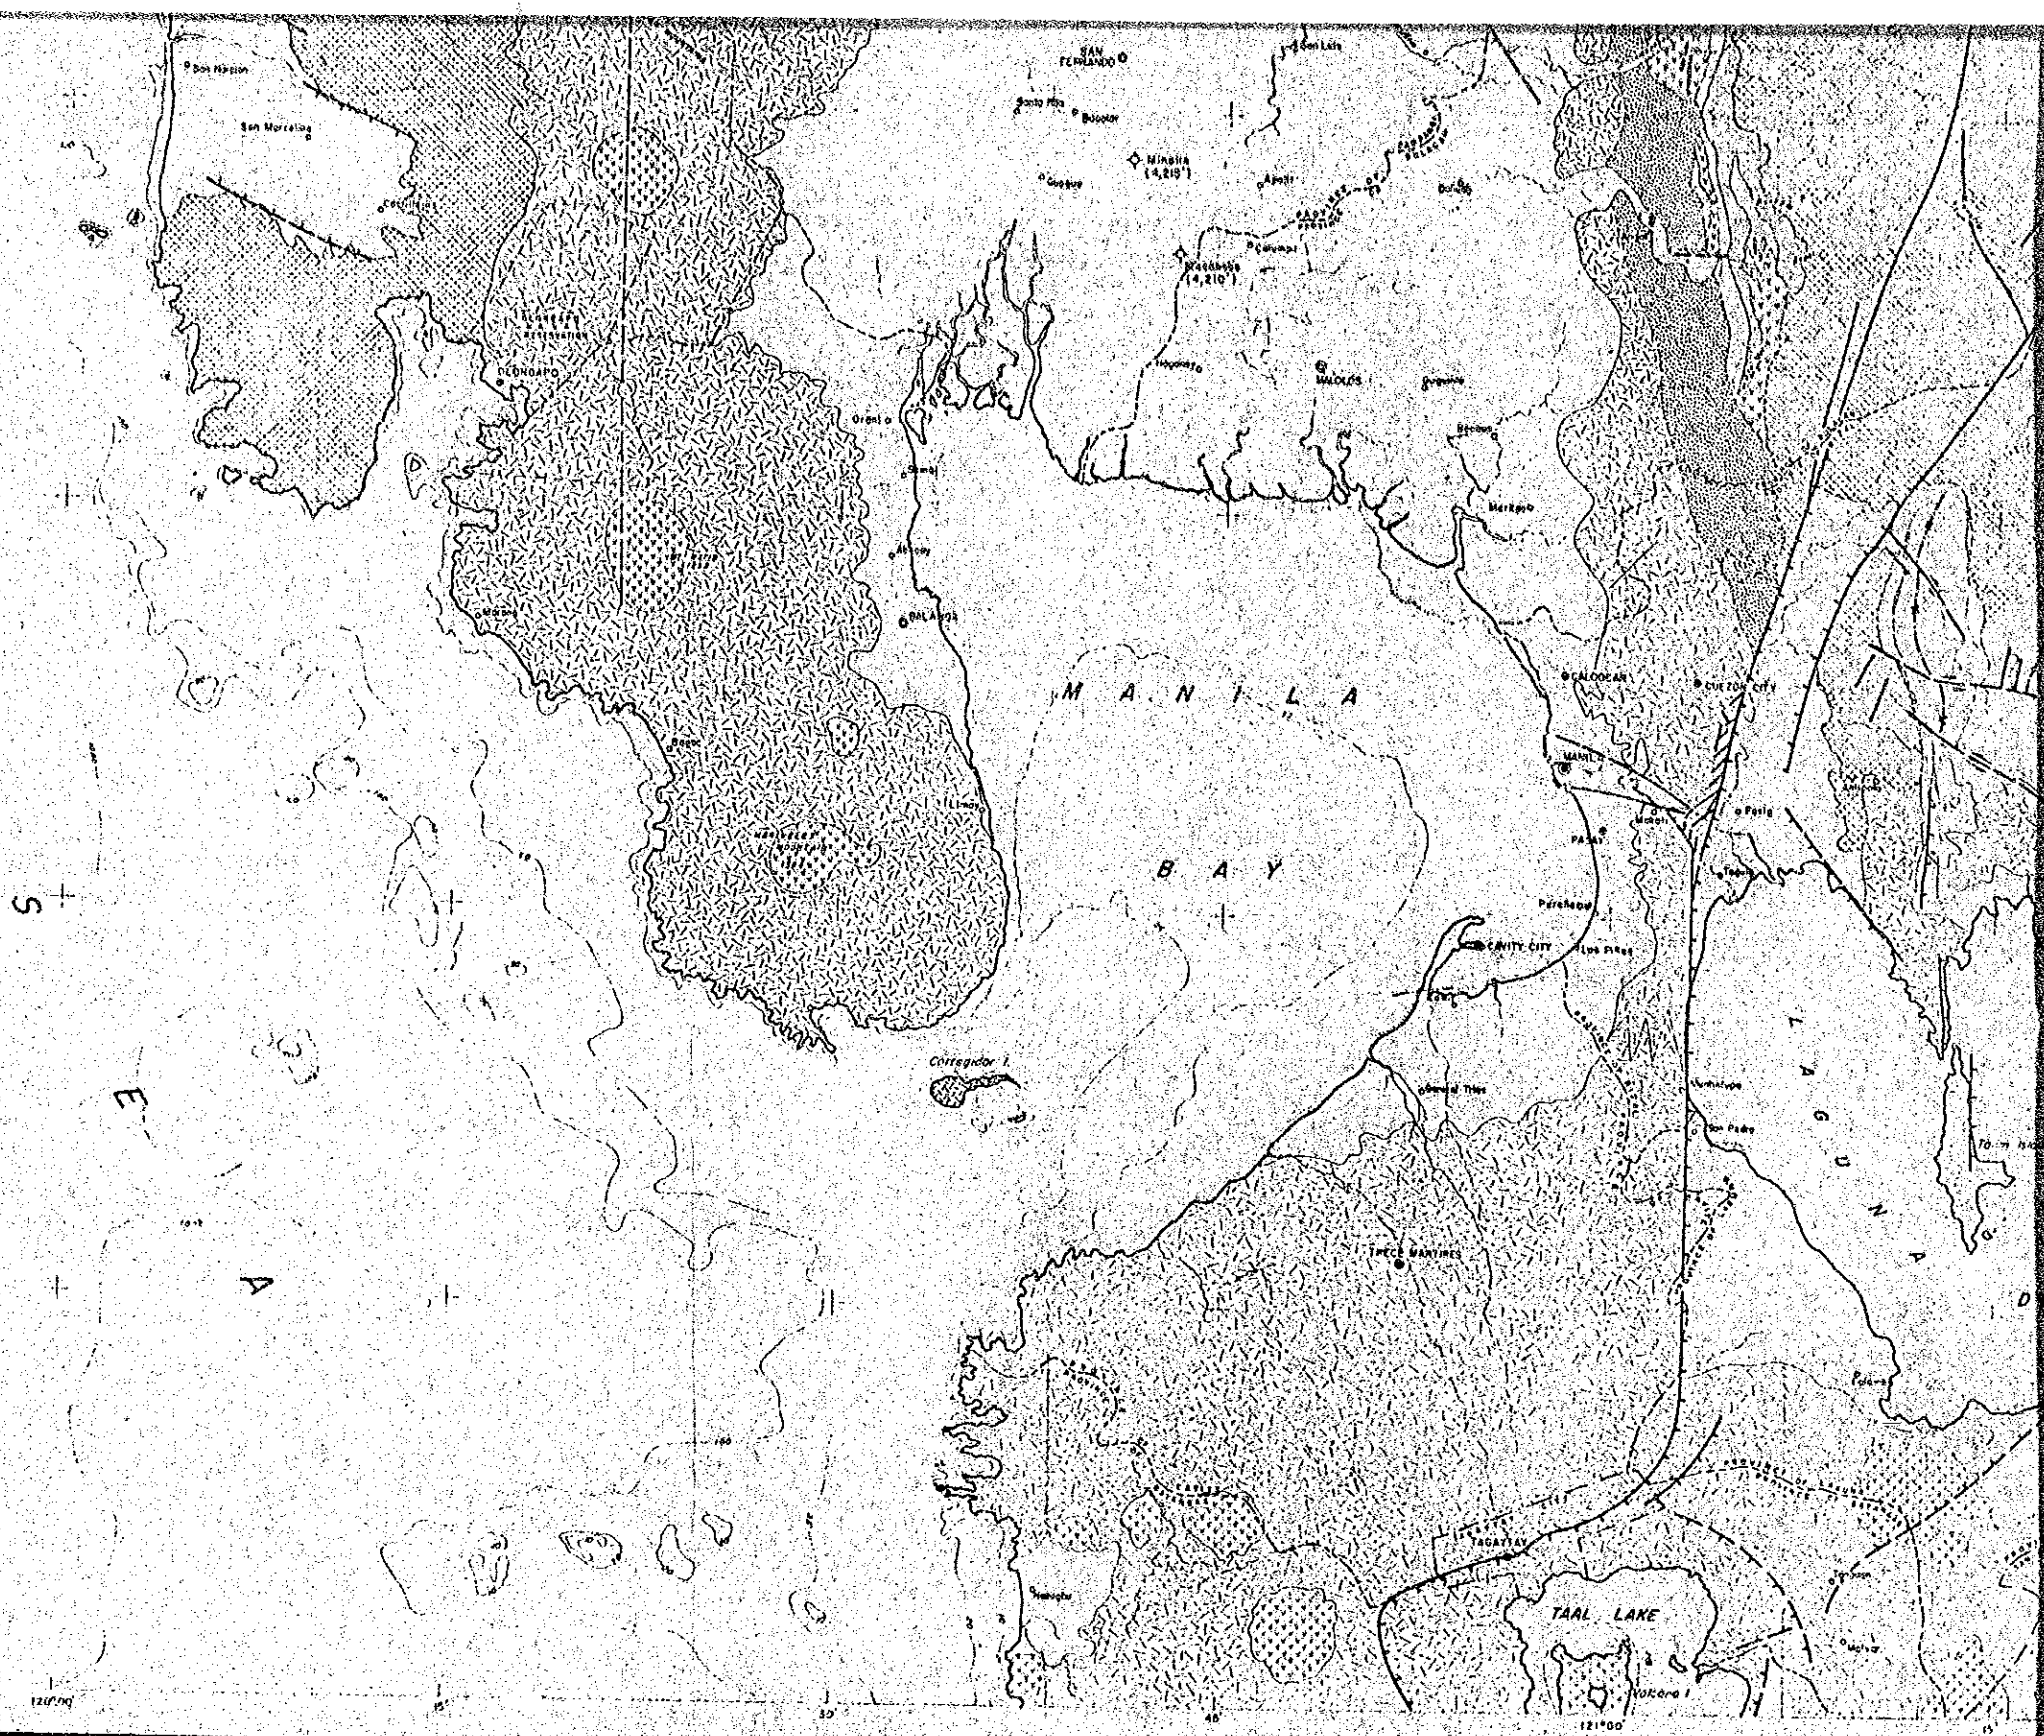

LINGAYEN GULF

MAMPARAG MOUNTAIN

SAN CARLOS

SAN JOSE

CABARON

LETITIA

Z

ANULAN

DIVISION OFF

LOCATION MAP

ENERGY DEVELOPMENT BOARD-BEICP
1976

WATER DEPTH IN FATHOMS
GEOLOGIC MAP OF CENTRAL LUZON
(FOR LEGEND SEE PLATE NO. 2)

MAP

PLATE NO. 1

WATER DEPTH IN FATHOMS
GEOLOGIC MAP OF CENTRAL LUZON
 (FOR LEGEND SEE PLATE NO. 2)