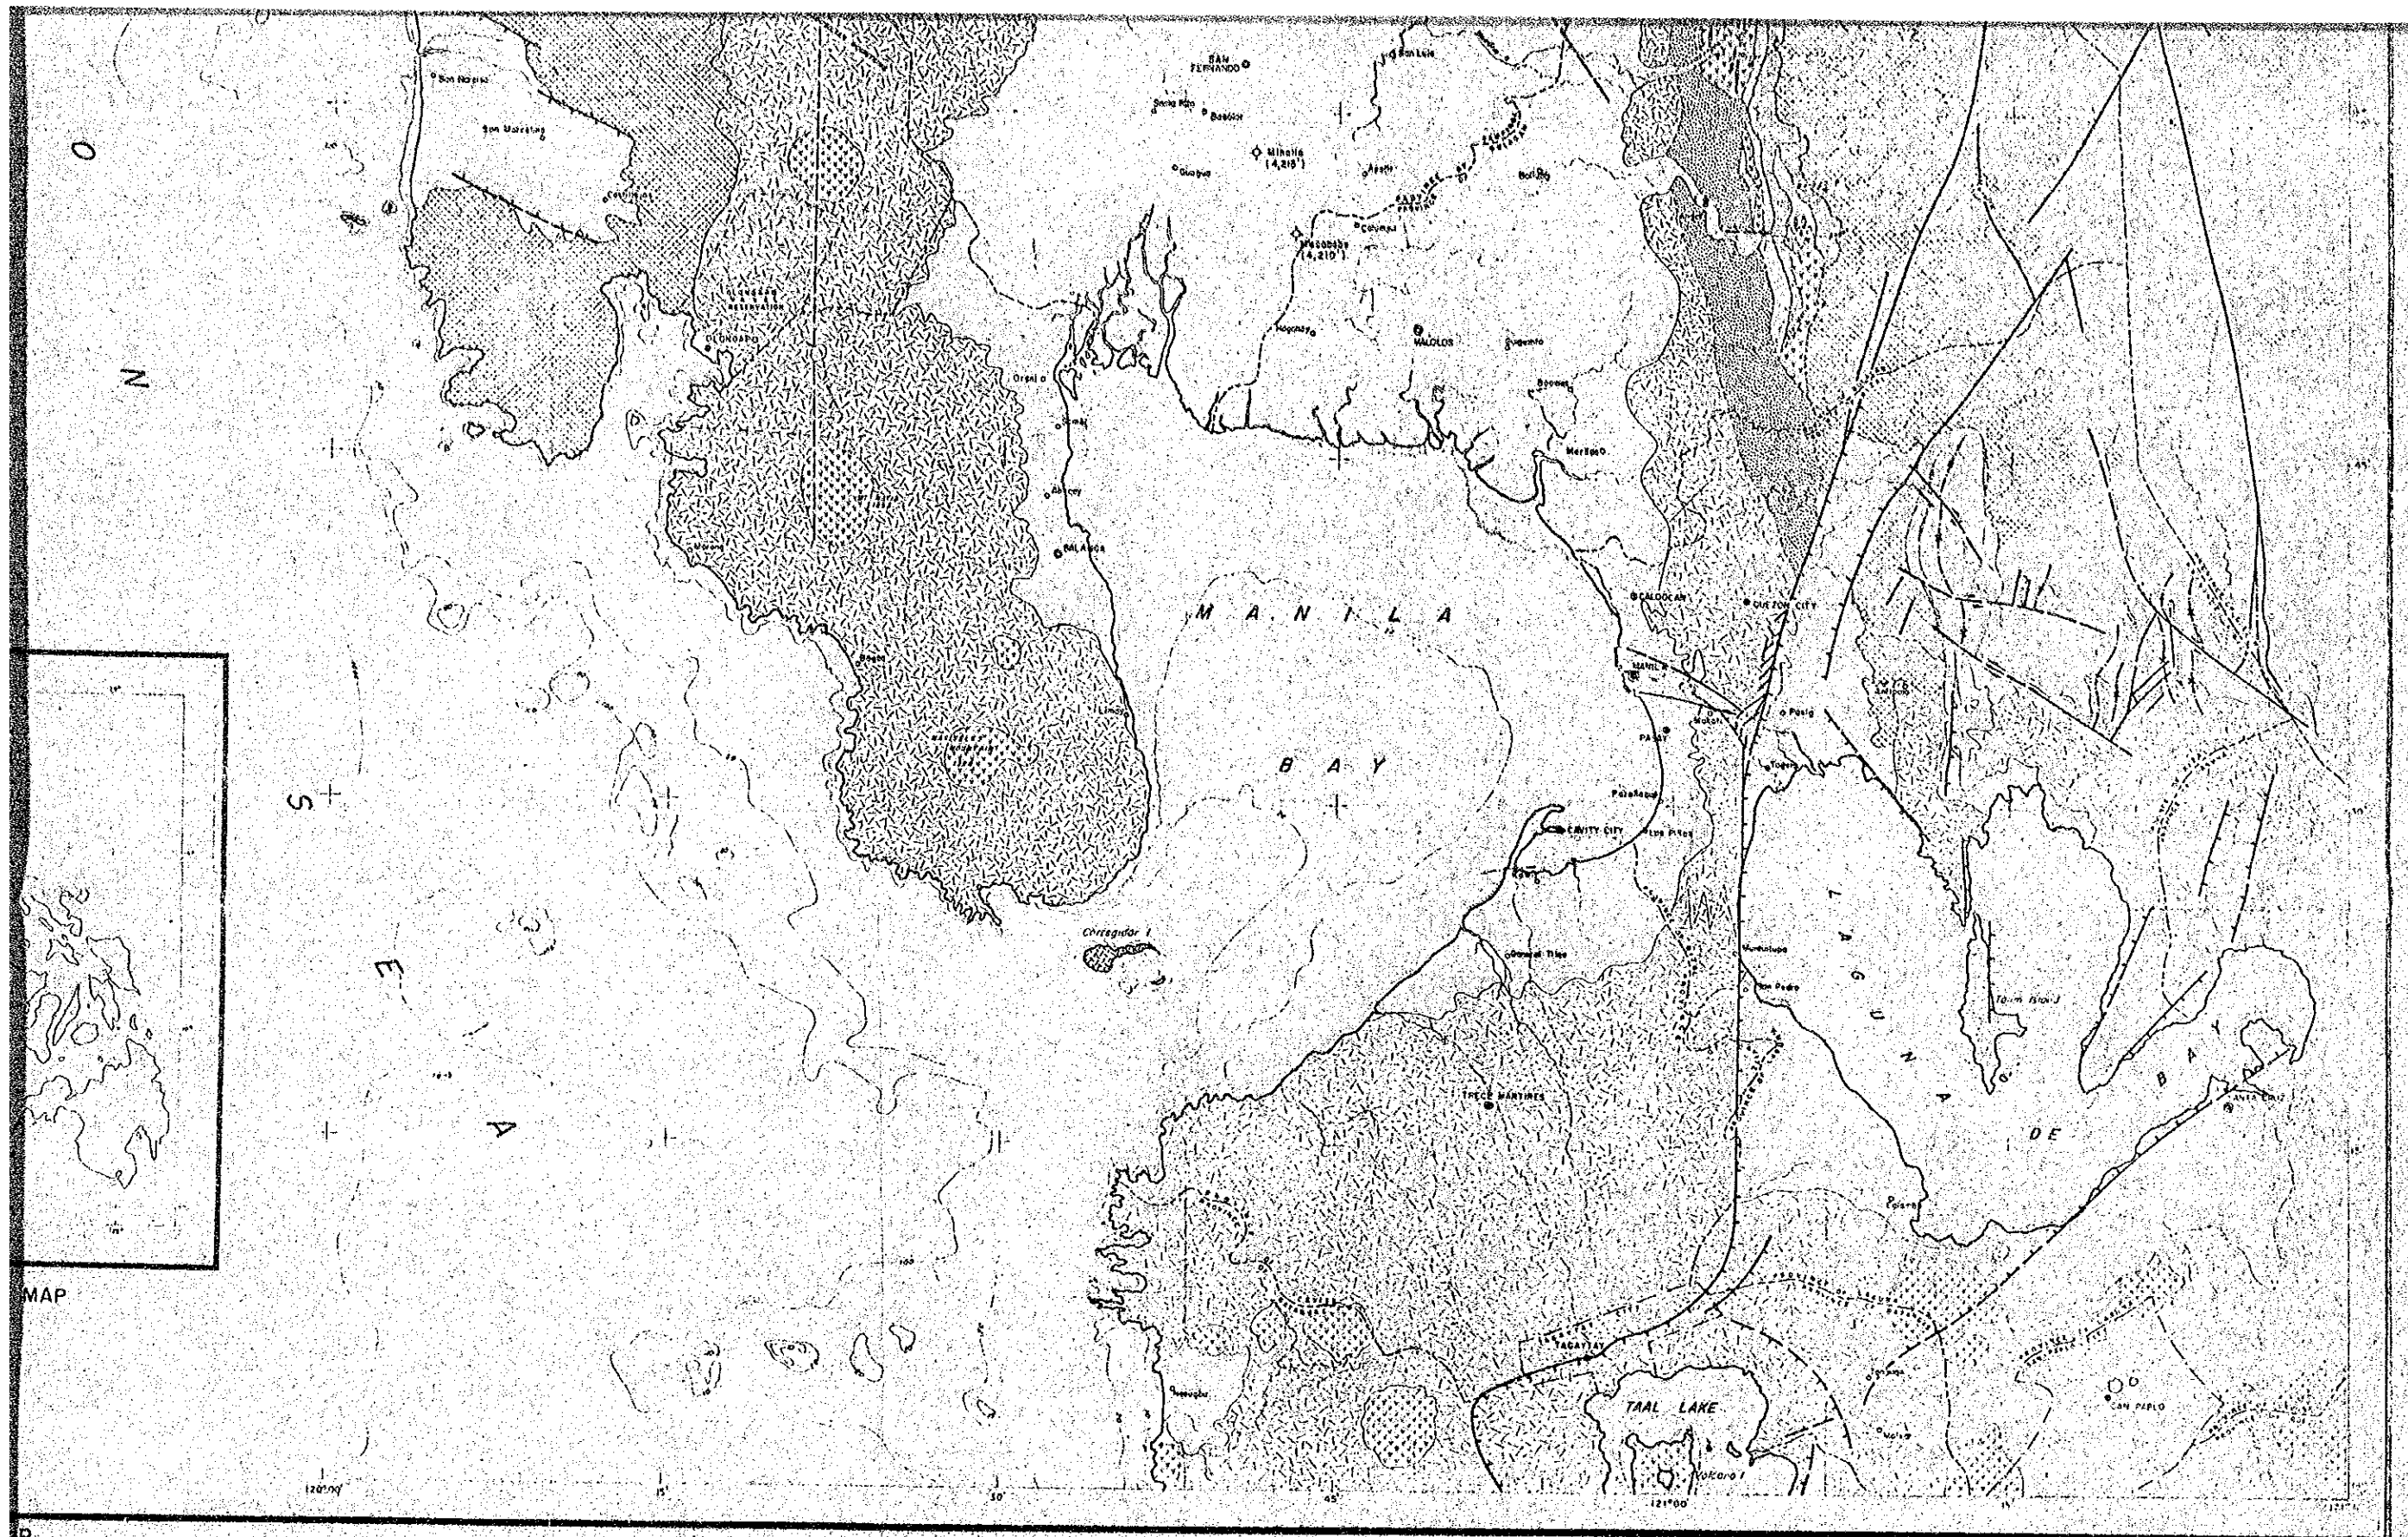

DIVISION OFF

LOCATION MAP

ENERGY DEVELOPMENT BOARD-BEICP
1976

WATER DEPTH IN FATHOMS
GEOLOGIC MAP OF CENTRAL LUZON
(FOR LEGEND SEE PLATE NO. 2)

MAP

PLATE NO. 1

WATER DEPTH IN FATHOMS
GEOLOGIC MAP OF CENTRAL LUZON
 (FOR LEGEND SEE PLATE NO. 2)