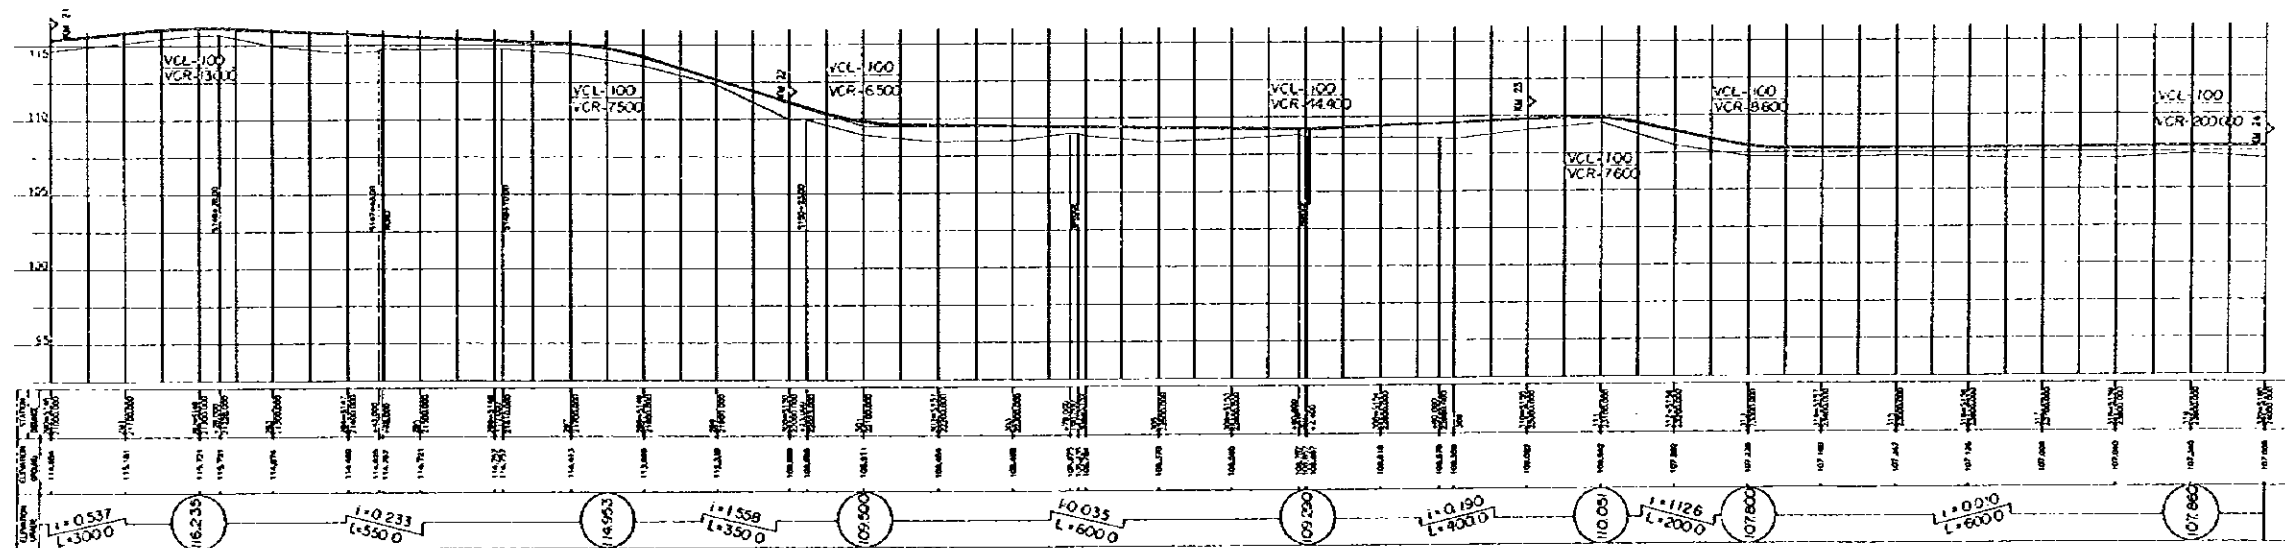

ESCALA SCALE: HORIZONTAL 1:4000, VERTICAL 1:400

DE: LA COLMENA A TEBYCUARY

FROM: LA COLMENA TO TEBYCUARY

PLANTA  
PLAN (09)

PERFIL  
PROFILE

ESCALA  
SCALE: HORIZONTAL , VERTICAL

DE: LA COLMENA A TEBYCUARY

FROM: LA COLMENA TO TEBYCUARY

PLANTA PLAN (10)

PERFIL PROFILE

ESCALA SCALE: HORIZONTAL 1:2000 VERTICAL 1:200

DE: LA COLMENA A TEBYCUARY

FROM: LA COLMENA TO TEBYCUARY

PLANTA  
PLAN (11)

PERFIL  
PROFILE

ESCALA  
SCALE: HORIZONTAL  , VERTICAL 

DE: LA COLMENA A TEBYCUARY

FROM: LA COLMENA TO TEBYCUARY

PLANTA PLAN (12)

PERFIL PROFILE

ESCALA SCALE: HORIZONTAL 1:5000, VERTICAL 1:500

DE: LA COLMENA A TEBYCUARY

FROM: LA COLMENA TO TEBYCUARY

PIANTA  
PLAN (13)

PERFIL  
PROFILE

ESCALA  
SCALE : HORIZONTAL  VERTICAL 

JICA