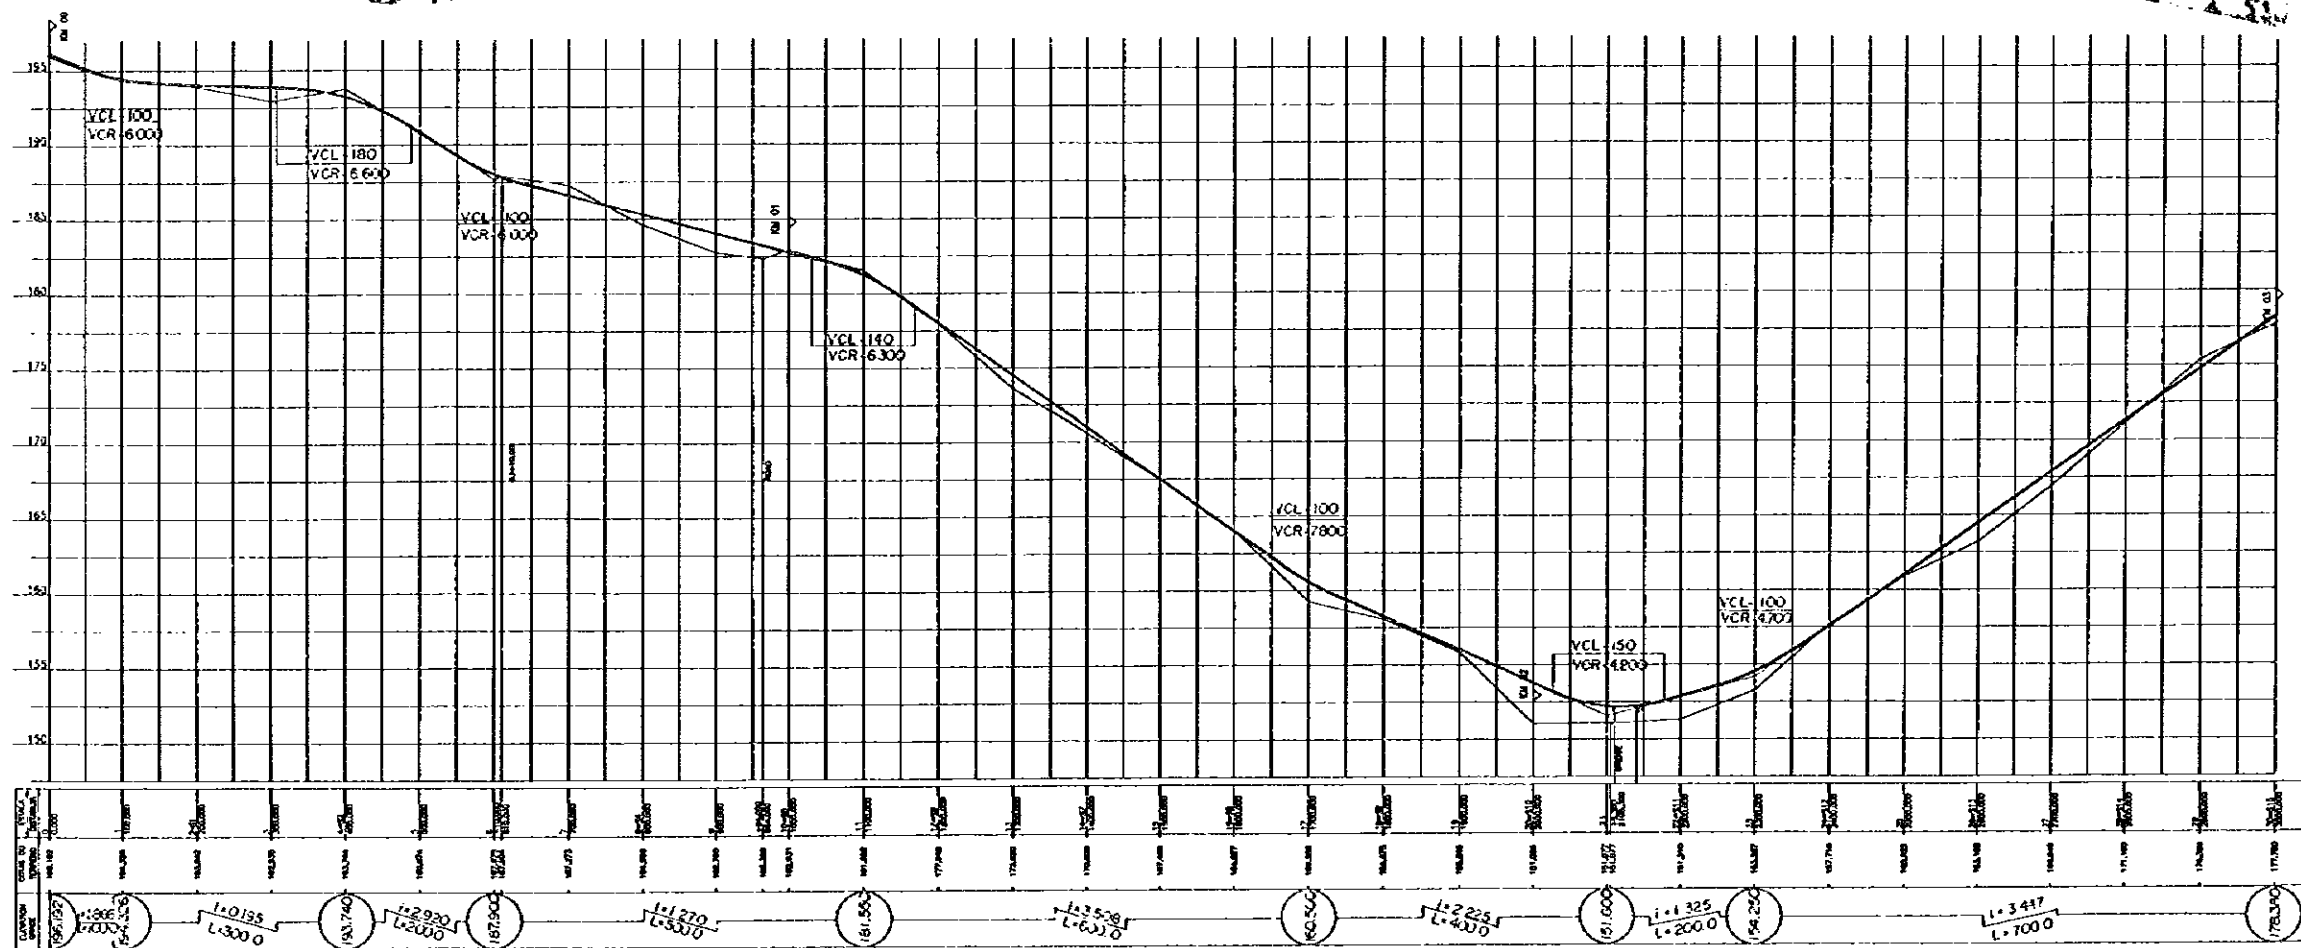

**(LA COLMENA - TEBYCUARY)**

PERFIL PROFILE

ESCALA SCALE: HORIZONTAL 1:25000, VERTICAL 1:1000

DE: LA COLMENA A TEBYCUARY

FROM: LA COLMENA TO TEBYCUARY

PLANTA  
PLAN (02)

PERFIL  
PROFILE

ESCALA  
SCALE : HORIZONTAL , VERTICAL

DE: LA COLMENA A TEBYCUARY

FROM: LA COLMENA TO TEBYCUARY

PLANTA  
PLAN (03)

PERFIL  
PROFILE

ESCALA  
SCALE: HORIZONTAL VERTICAL

DE: LA COLMENA A TEBYCUARY

FROM: LA COLMENA TO TEBYCUARY

PIANTA  
PLAN (04)

ESCALA SCALE: HORIZONTAL 1:4000, VERTICAL 1:400

DE: LA COLMENA A TEBYCUARY

FROM: LA COLMENA TO TEBYCUARY

PLANTA  
PLAN (09)

PERFIL  
PROFILE

ESCALA  
SCALE: HORIZONTAL , VERTICAL

DE: LA COLMENA A TEBYCUARY

FROM: LA COLMENA TO TEBYCUARY

PLANTA PLAN (10)

PERFIL PROFILE

ESCALA SCALE: HORIZONTAL 1:2000 VERTICAL 1:200

DE: LA COLMENA A TEBYCUARY

FROM: LA COLMENA TO TEBYCUARY

PLANTA  
PLAN (11)

PERFIL  
PROFILE

ESCALA  
SCALE: HORIZONTAL  , VERTICAL 