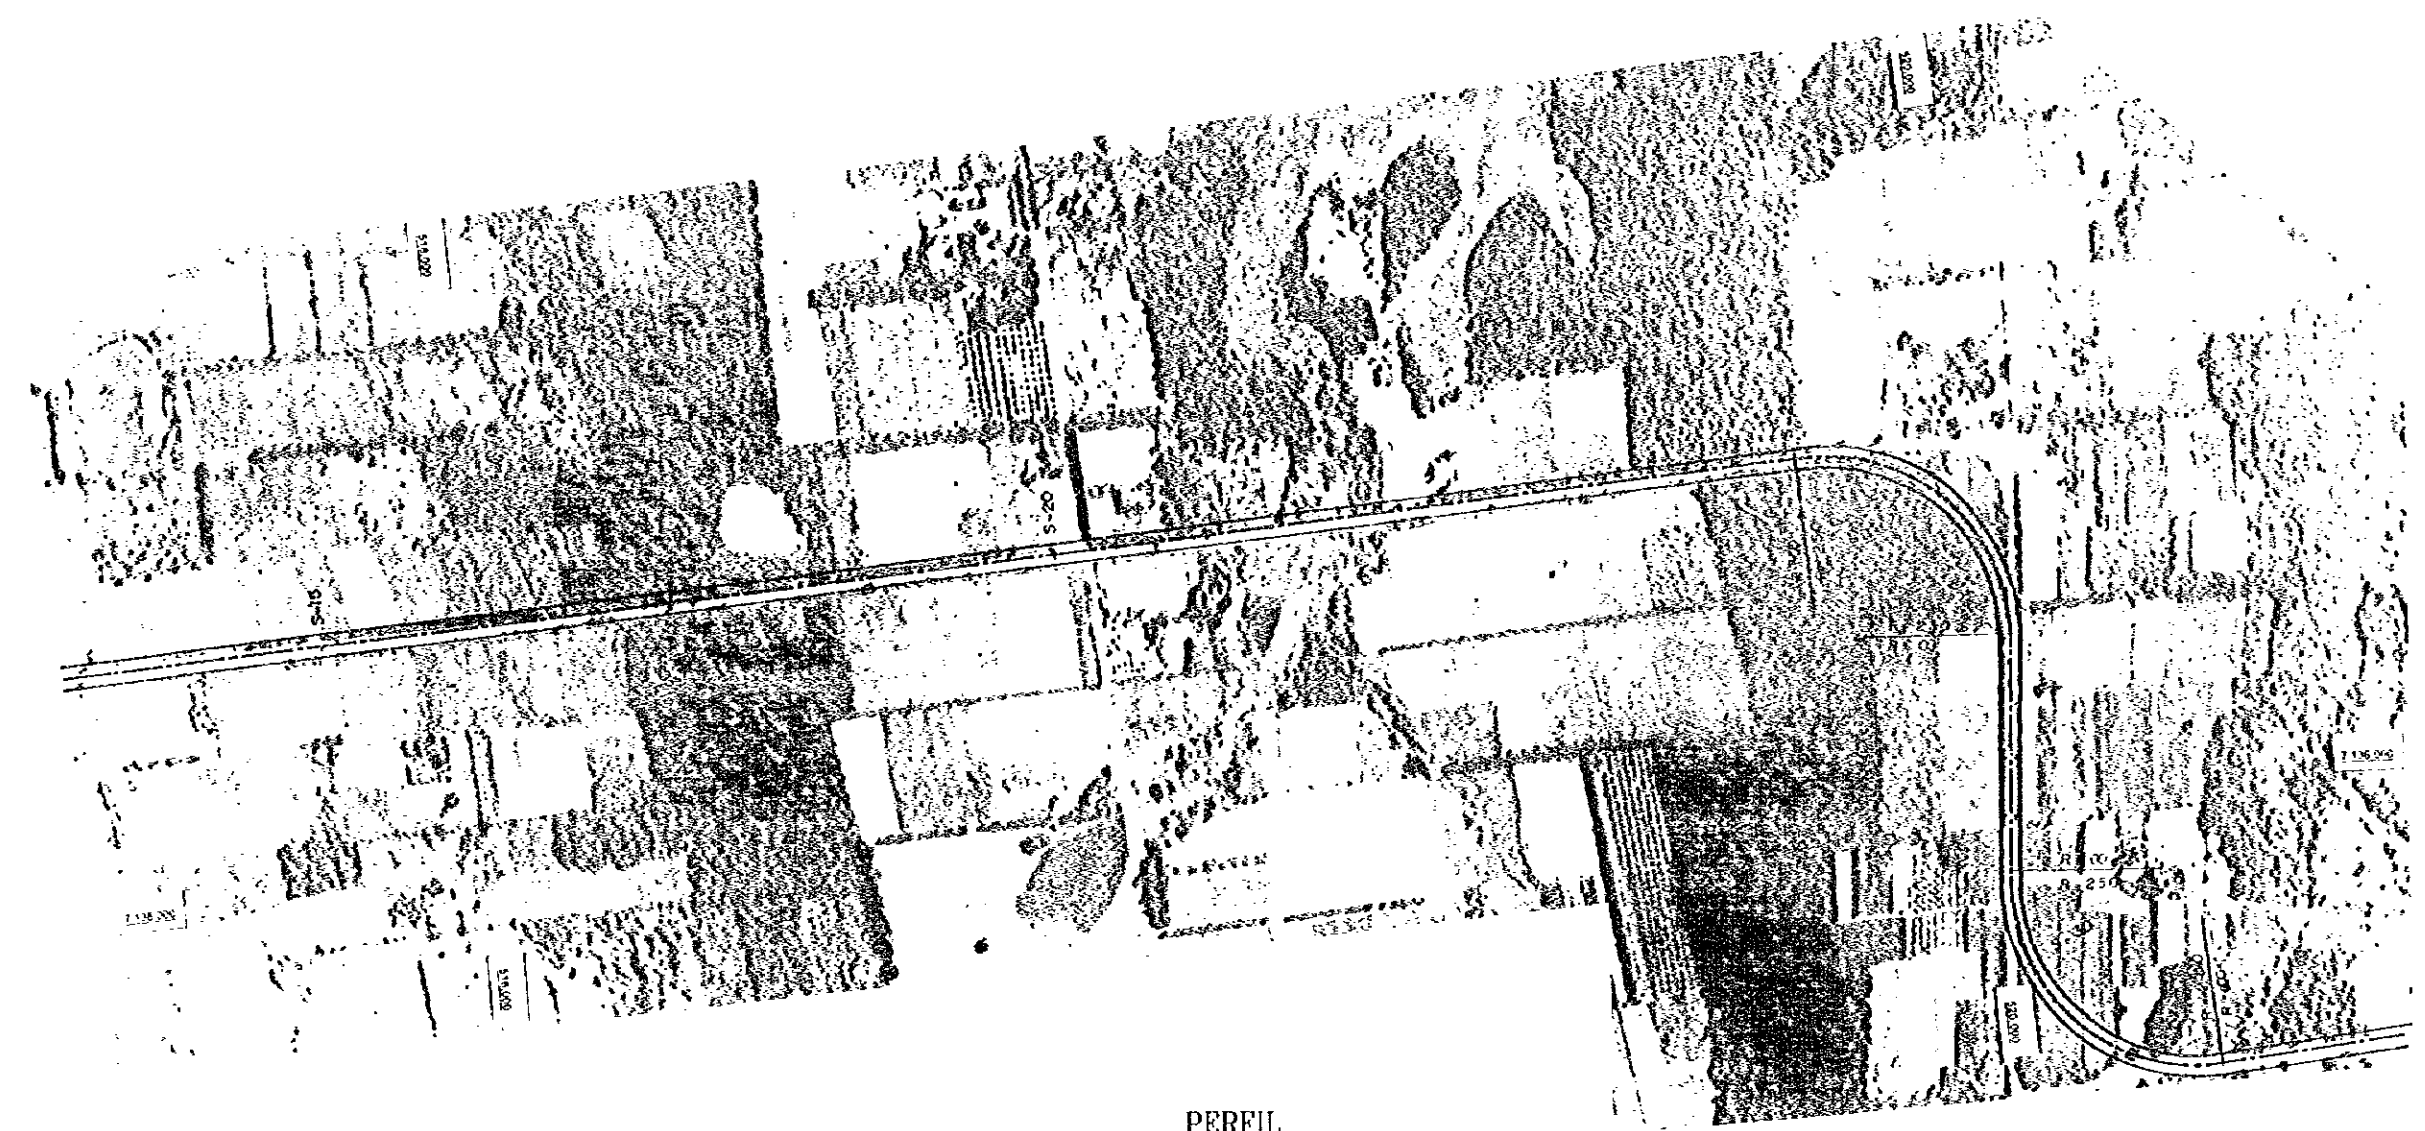

**(LA COLMENA - TEBYCUARY)**

PERFIL PROFILE

ESCALA SCALE: HORIZONTAL 1:25000, VERTICAL 1:1000

DE: LA COLMENA A TEBYCUARY

FROM: LA COLMENA TO TEBYCUARY

PLANTA  
PLAN (02)

PERFIL  
PROFILE

ESCALA  
SCALE : HORIZONTAL , VERTICAL

DE: LA COLMENA A TEBYCUARY

FROM: LA COLMENA TO TEBYCUARY

PLANTA  
PLAN (03)

PERFIL  
PROFILE

ESCALA  
SCALE: HORIZONTAL VERTICAL

DE: LA COLMENA A TEBYCUARY

FROM: LA COLMENA TO TEBYCUARY

PIANTA  
PLAN (04)

PERFIL  
PROFILE

ESCALA  
SCALE: HORIZONTAL VERTICAL

DE: LA COLMENA A TEBYCUARY

FROM: LA COLMENA TO TEBYCUARY

PLANTA PLAN (05)

PERFIL PROFILE

ESCALA SCALE: HORIZONTAL  VERTICAL 

DE: LA COLMENA A TEBYCUARY