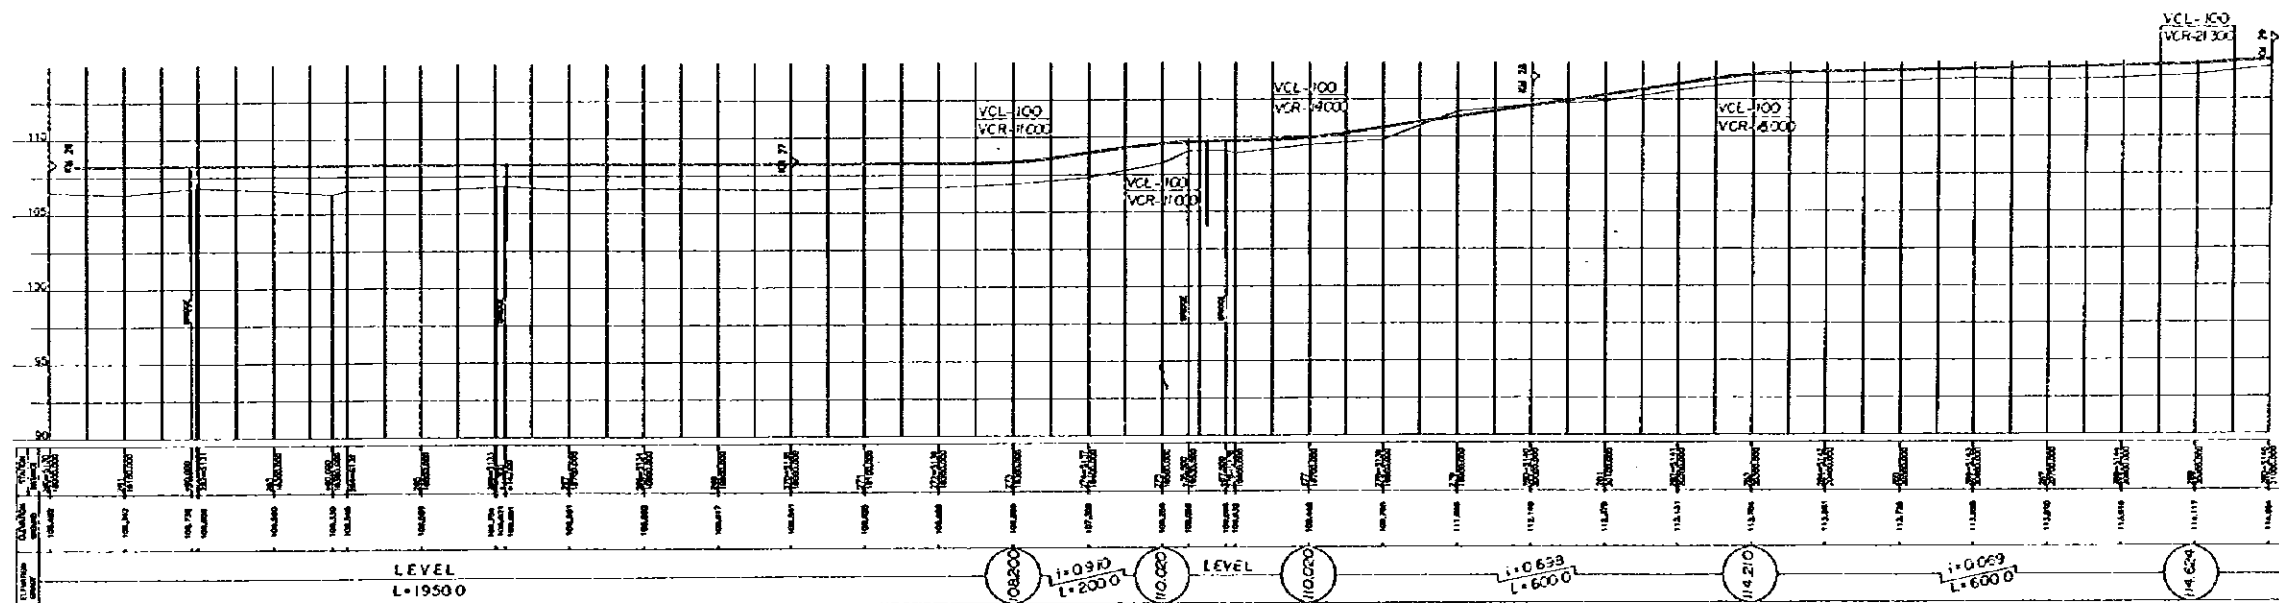

ESCALA SCALE: HORIZONTAL 1:4000, VERTICAL 1:400

DE: LA COLMENA A TEBYCUARY

FROM: LA COLMENA TO TEBYCUARY

PLANTA  
PLAN (09)

PERFIL  
PROFILE

ESCALA  
SCALE: HORIZONTAL , VERTICAL

DE: LA COLMENA A TEBYCUARY

FROM: LA COLMENA TO TEBYCUARY

PLANTA PLAN (10)

PERFIL PROFILE

ESCALA SCALE: HORIZONTAL 1:2000 VERTICAL 1:200

DE: LA COLMENA A TEBYCUARY

FROM: LA COLMENA TO TEBYCUARY

PLANTA  
PLAN (11)

PERFIL  
PROFILE

ESCALA  
SCALE: HORIZONTAL  , VERTICAL 

DE: LA COLMENA A TEBYCUARY

FROM: LA COLMENA TO TEBYCUARY

PLANTA PLAN (12)

PERFIL PROFILE

ESCALA SCALE: HORIZONTAL 1:5000, VERTICAL 1:500

DE: LA COLMENA A TEBYCUARY

FROM: LA COLMENA TO TEBYCUARY

PIANTA  
PLAN (13)