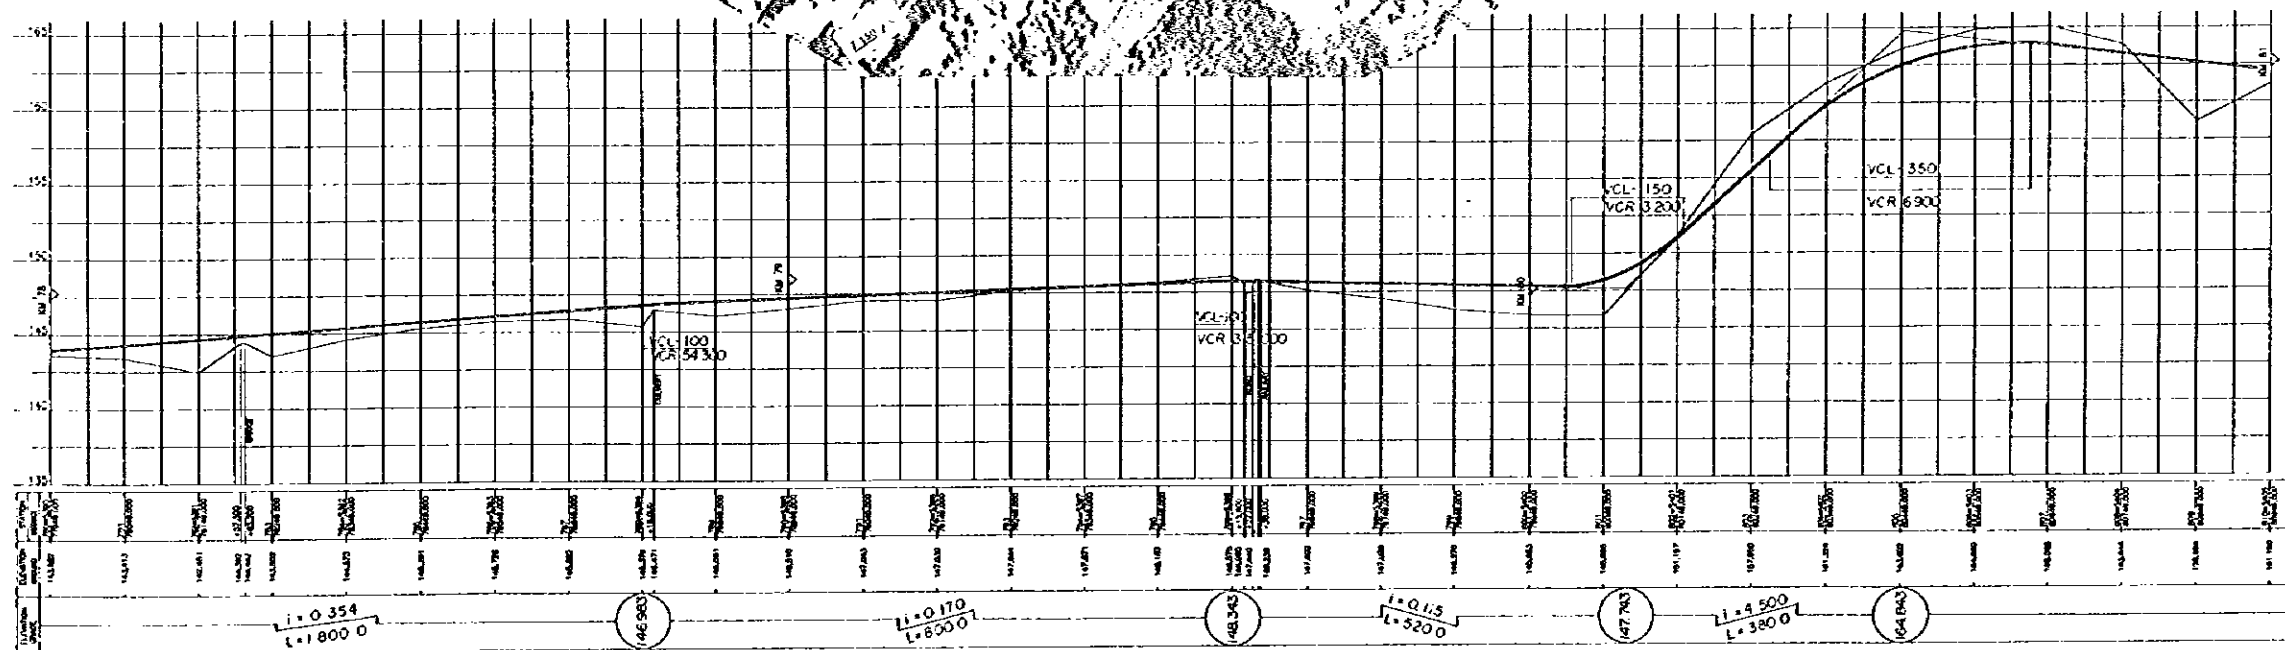

ESCALA SCALE: HORIZONTAL 1:1000, VERTICAL 1:200

DE: PARAGUARI A VILLARRICA

PIANTA PLAN (25)

FROM: PARAGUARI TO VILLARRICA

PERFIL PROFILE

ESCALA SCALE: HORIZONTAL  VERTICAL 

DE: PARAGUARI A VILLARRICA

PLANTA
PLAN (26)

FROM: PARAGUARI TO VILLARRICA

PERFIL
PROFILE

ESCALA
SCALE: HORIZONTAL VERTICAL

DE: PARAGUARI A VILLARRICA

PLANTA PLAN (27)

FROM: PARAGUARI TO VILLARRICA

PERFIL PROFILE

ESCALA SCALE: HORIZONTAL 1:18000 VERTICAL 1:500

DE: PARAGUARI A VILLARRICA

PLANTA PLAN (28)

FROM: PARAGUARI TO VILLARRICA

PERFIL PROFILE

ESCALA SCALE: HORIZONTAL 1:1000 VERTICAL 1:1000