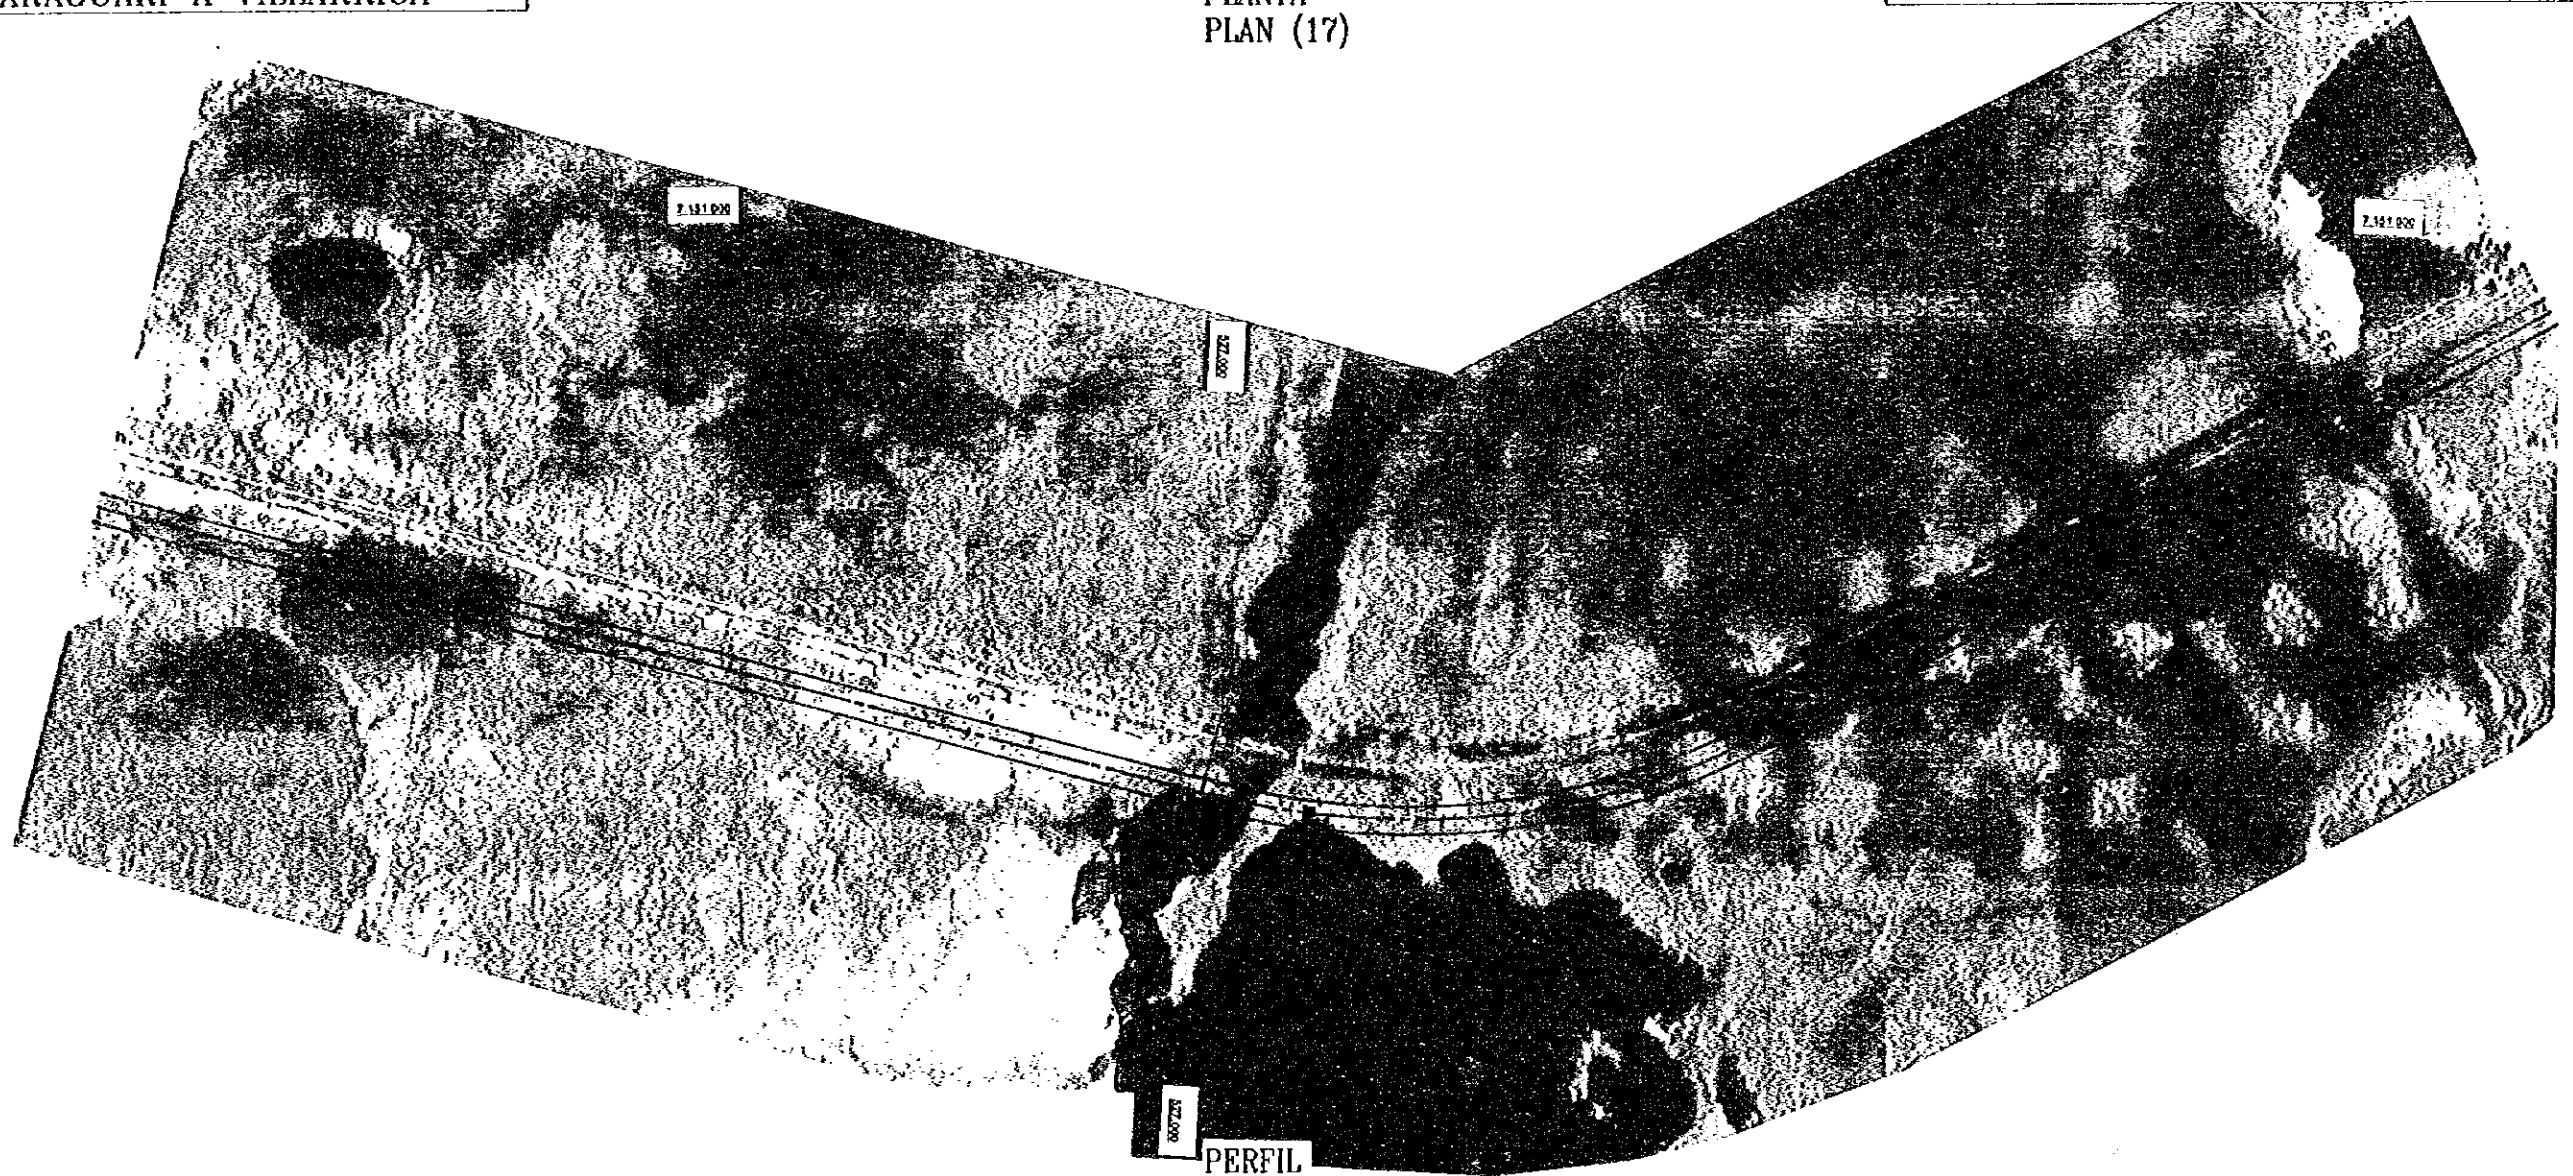

FROM: PARAGUARI TO VILLARRICA

PLANTA
PLAN (16)

PERFIL
PROFILE

ESCALA
SCALE : HORIZONTAL 1:2000 VERTICAL 1:1000

DE: PARAGUARI A VILLARRICA

FROM: PARAGUARI TO VILLARRICA

PLANTA
PLAN (17)

DE: PARAGUARI A VILLARRICA

FROM: PARAGUARI TO VILLARRICA

PLANTA
PLAN (18)

PERFIL
PROFILE

ESCALA
SCALE: HORIZONTAL VERTICAL

DE: PARAGUARI A VILLARRICA

FROM: PARAGUARI TO VILLARRICA

PLANTA
PLAN (19)

PERFIL
PROFILE