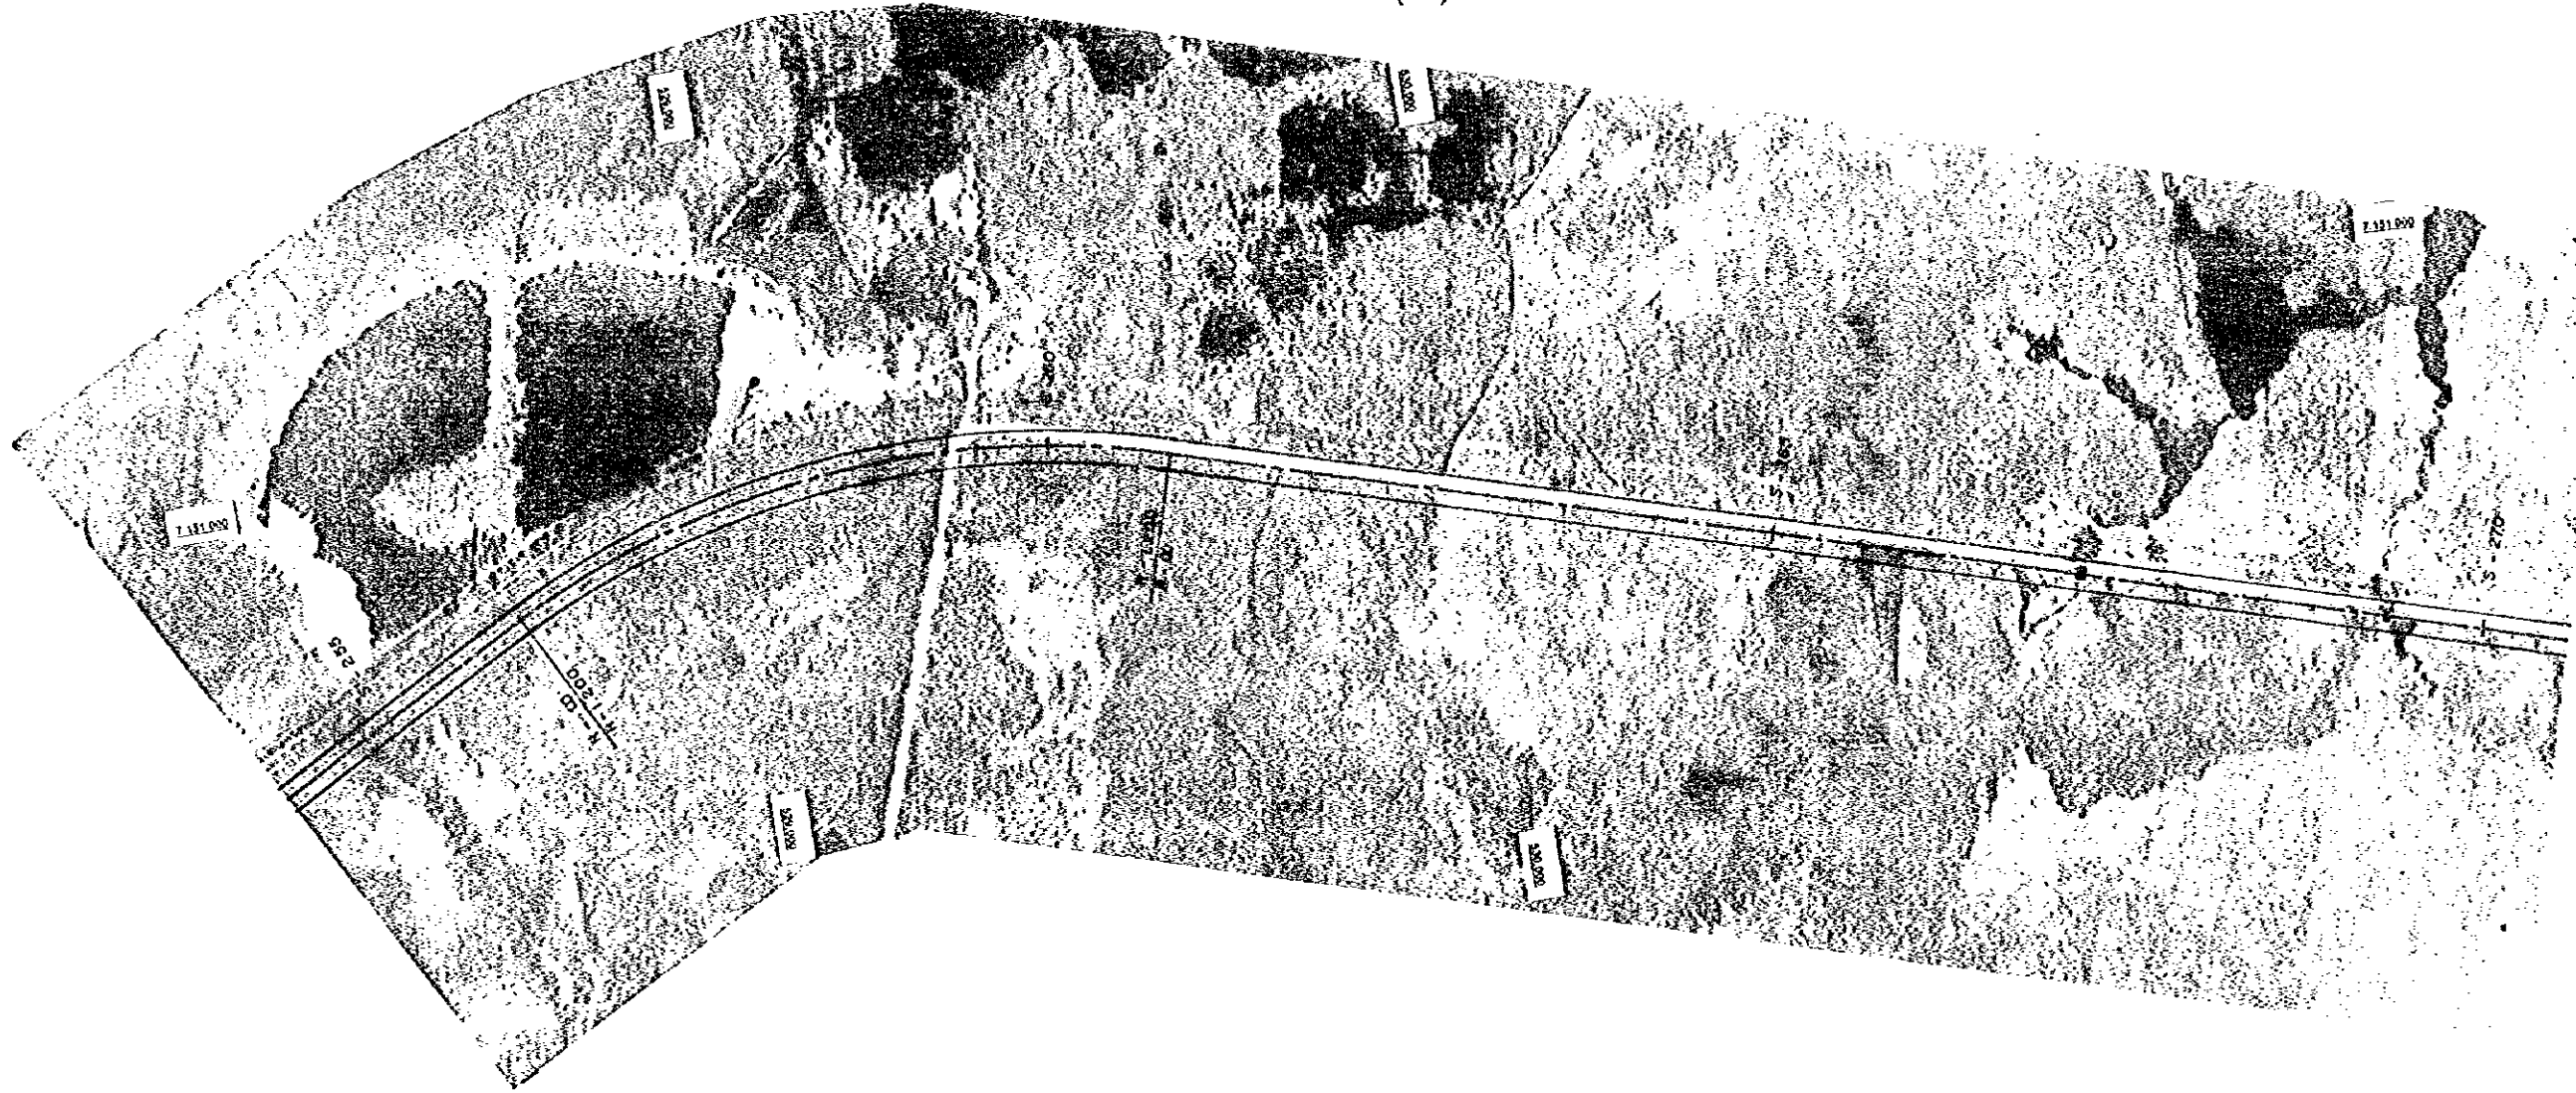

FROM: PARAGUARI TO VILLARRICA

PLANTA
PLAN (16)

PERFIL
PROFILE

ESCALA
SCALE : HORIZONTAL 1:2000 VERTICAL 1:1000

DE: PARAGUARI A VILLARRICA

FROM: PARAGUARI TO VILLARRICA

PLANTA
PLAN (17)

DE: PARAGUARI A VILLARRICA

FROM: PARAGUARI TO VILLARRICA

PLANTA
PLAN (18)

PERFIL
PROFILE

ESCALA
SCALE: HORIZONTAL VERTICAL

DE: PARAGUARI A VILLARRICA

FROM: PARAGUARI TO VILLARRICA

PLANTA
PLAN (19)

PERFIL
PROFILE