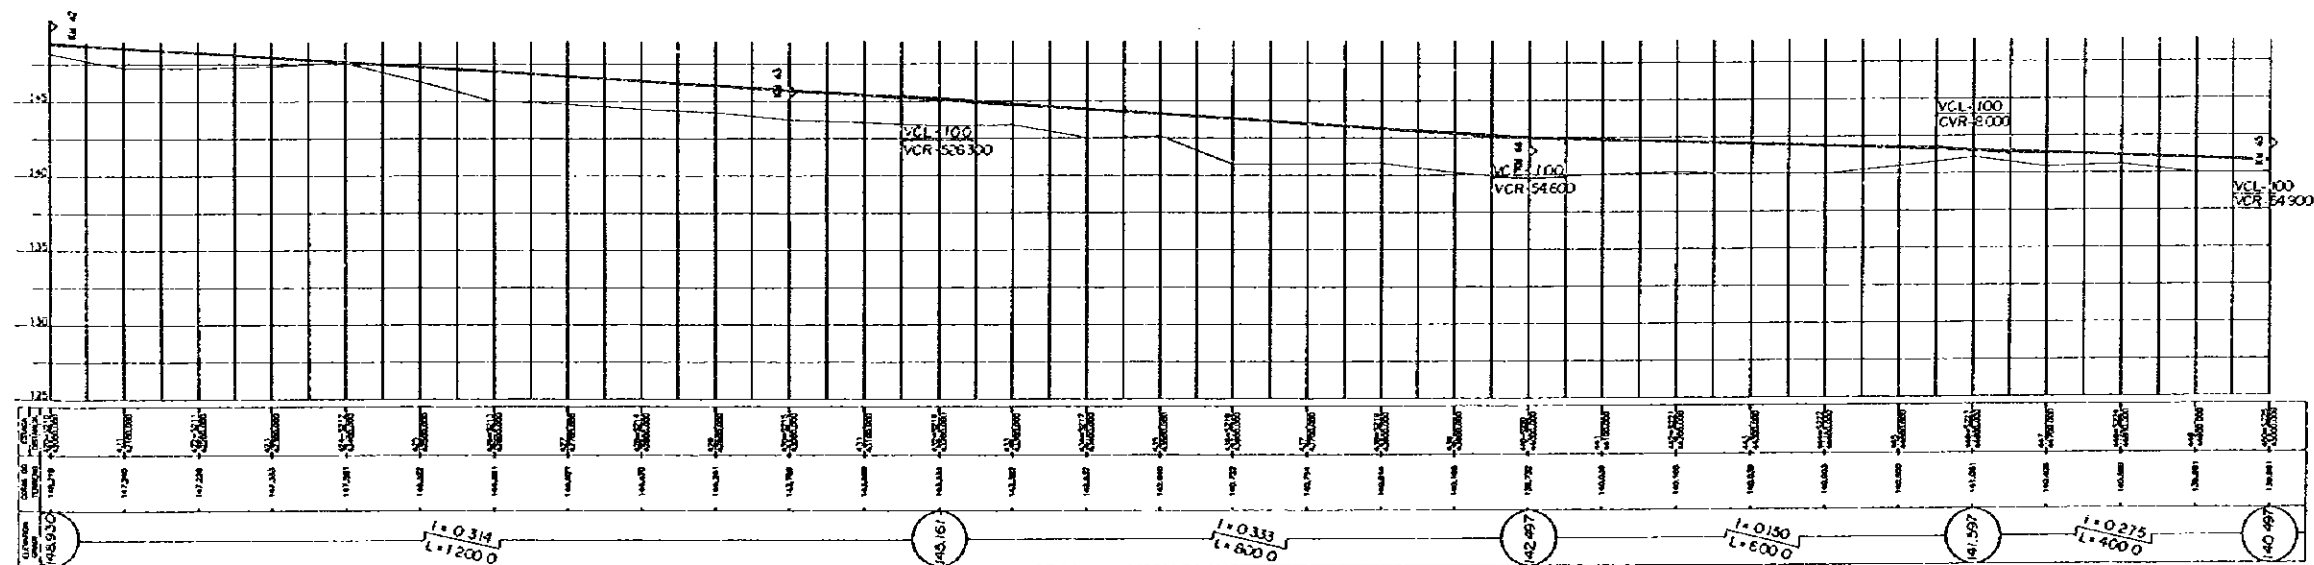

PERFIL
PROFILE

ESCALA
SCALE : HORIZONTAL VERTICAL

DE: PARAGUARI A VILLARRICA

FROM: PARAGUARI TO VILLARRICA

PLANTA
PLAN (15)

PERFIL
PROFILE

ESCALA
SCALE: HORIZONTAL $1:2000$, VERTICAL $1:200$

DE: PARAGUARI A VILLARRICA

FROM: PARAGUARI TO VILLARRICA

PLANTA
PLAN (16)

PERFIL
PROFILE

ESCALA
SCALE : HORIZONTAL 1:2000 VERTICAL 1:1000

DE: PARAGUARI A VILLARRICA

FROM: PARAGUARI TO VILLARRICA

PLANTA
PLAN (17)

DE: PARAGUARI A VILLARRICA

FROM: PARAGUARI TO VILLARRICA

PERFIL
PROFILE

ESCALA
SCALE: HORIZONTAL VERTICAL

DE: PARAGUARI A VILLARRICA

PLANTA PLAN (27)

FROM: PARAGUARI TO VILLARRICA

PERFIL PROFILE

ESCALA SCALE: HORIZONTAL 1:18000 VERTICAL 1:500

DE: PARAGUARI A VILLARRICA

PLANTA PLAN (28)

FROM: PARAGUARI TO VILLARRICA

PERFIL PROFILE

ESCALA SCALE: HORIZONTAL 1:1000 VERTICAL 1:1000