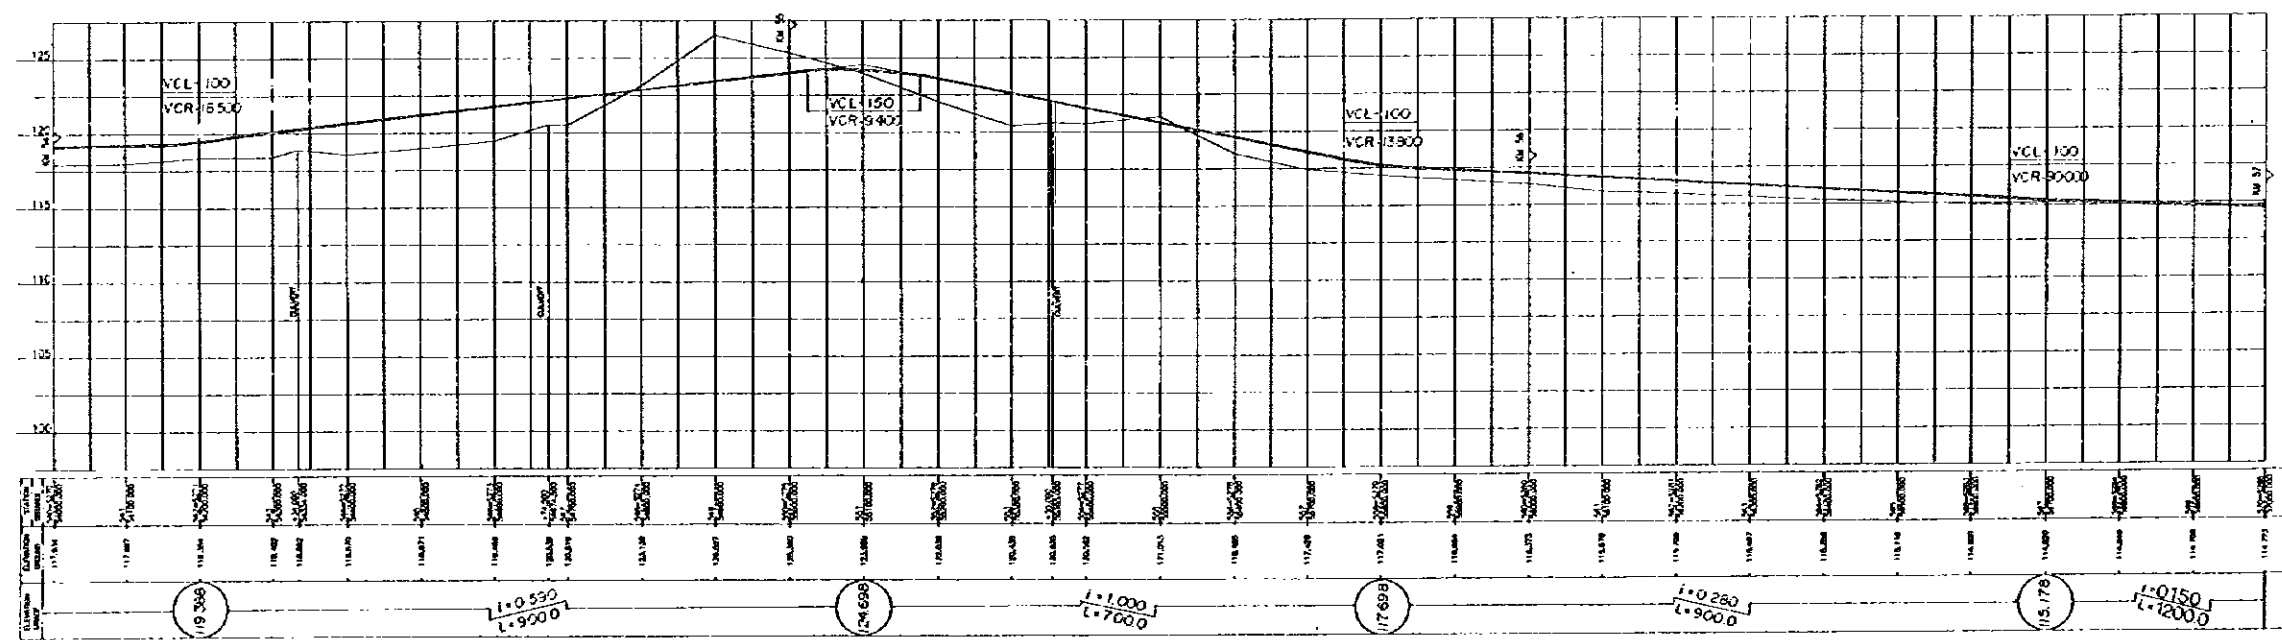

FROM: PARAGUARI TO VILLARRICA

PLANTA
PLAN (18)

PERFIL
PROFILE

ESCALA
SCALE: HORIZONTAL VERTICAL

DE: PARAGUARI A VILLARRICA

FROM: PARAGUARI TO VILLARRICA

PLANTA
PLAN (19)

PERFIL
PROFILE

PLANTA PLAN (23)

FROM: PARAGUARI TO VILLARRICA

PERFIL PROFILE

ESCALA SCALE: HORIZONTAL 1:5000, VERTICAL 1:1000

DE: PARAGUARI A VILLARRICA

PLANTA PLAN (24)

FROM: PARAGUARI TO VILLARRICA

PERFIL PROFILE

FROM: PARAGUARI TO VILLARRICA

PERFIL
PROFILE

ESCALA
SCALE: HORIZONTAL VERTICAL

DE: PARAGUARI A VILLARRICA

PLANTA PLAN (27)

FROM: PARAGUARI TO VILLARRICA

PERFIL PROFILE

ESCALA SCALE: HORIZONTAL 1:18000 VERTICAL 1:500