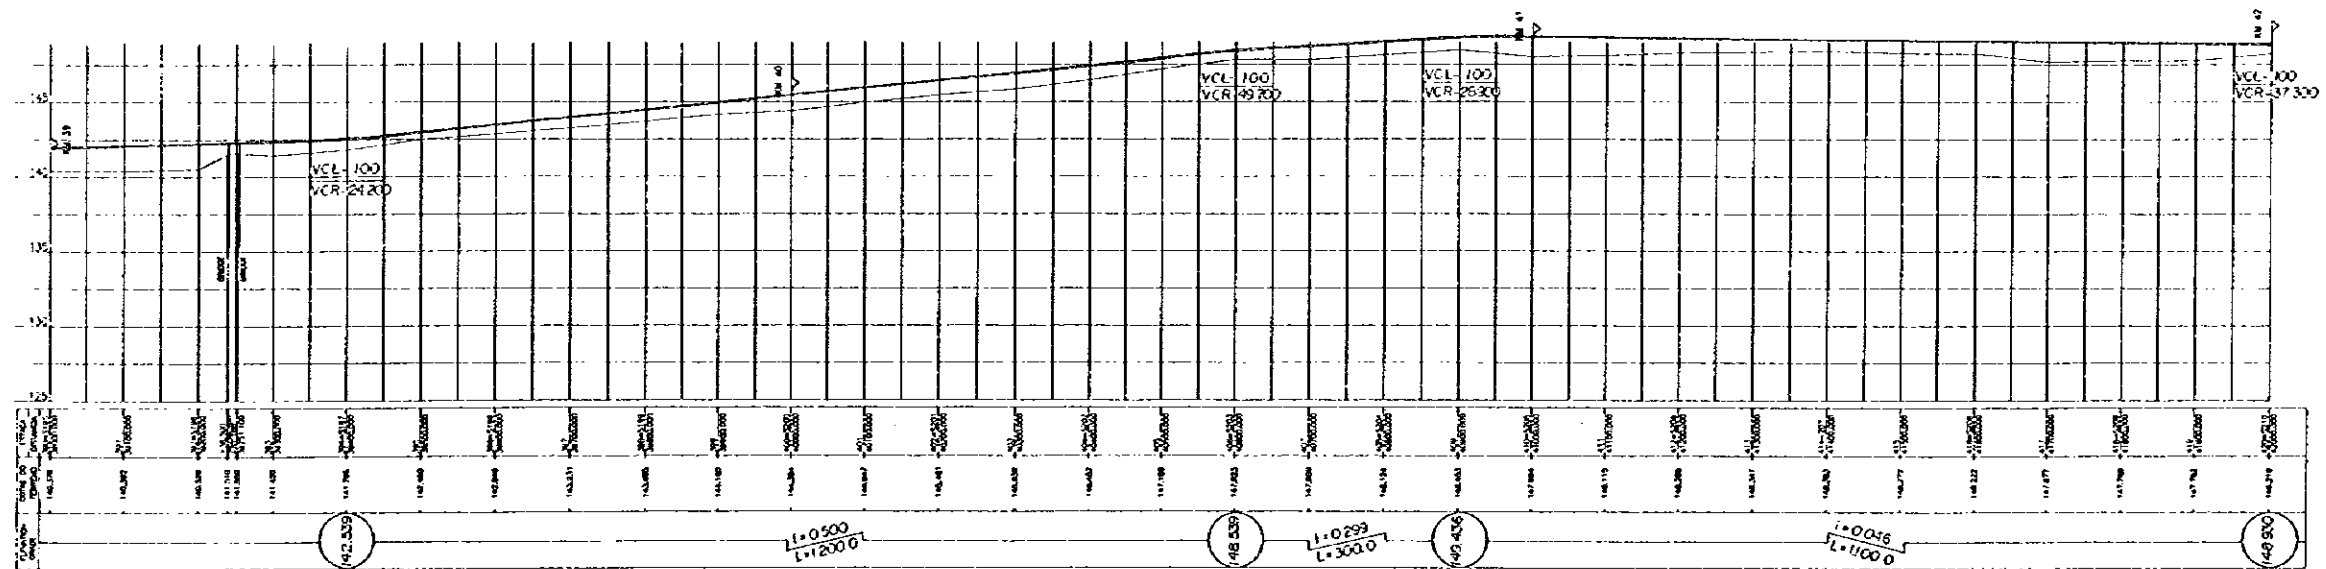

DE: PARAGUARI A VILLARRICA

FROM: PARAGUARI TO VILLARRICA

PLANTA
PLAN (13)

PERFIL
PROFILE

ESCALA
SCALE: HORIZONTAL 1:2500 VERTICAL 1:23500

DE: PARAGUARI A VILLARRICA

FROM: PARAGUARI TO VILLARRICA

PLANTA
PLAN (14)

PERFIL
PROFILE

ESCALA
SCALE : HORIZONTAL VERTICAL

DE: PARAGUARI A VILLARRICA

FROM: PARAGUARI TO VILLARRICA

PLANTA
PLAN (15)

PERFIL
PROFILE

ESCALA
SCALE: HORIZONTAL $1:2000$, VERTICAL $1:200$

DE: PARAGUARI A VILLARRICA

FROM: PARAGUARI TO VILLARRICA

PERFIL
PROFILE

ESCALA
SCALE: HORIZONTAL VERTICAL

DE: PARAGUARI A VILLARRICA

PLANTA PLAN (27)

FROM: PARAGUARI TO VILLARRICA

PERFIL PROFILE

ESCALA SCALE: HORIZONTAL 1:18000 VERTICAL 1:500

DE: PARAGUARI A VILLARRICA

PLANTA PLAN (28)

FROM: PARAGUARI TO VILLARRICA

PERFIL PROFILE

ESCALA SCALE: HORIZONTAL 1:1000 VERTICAL 1:1000