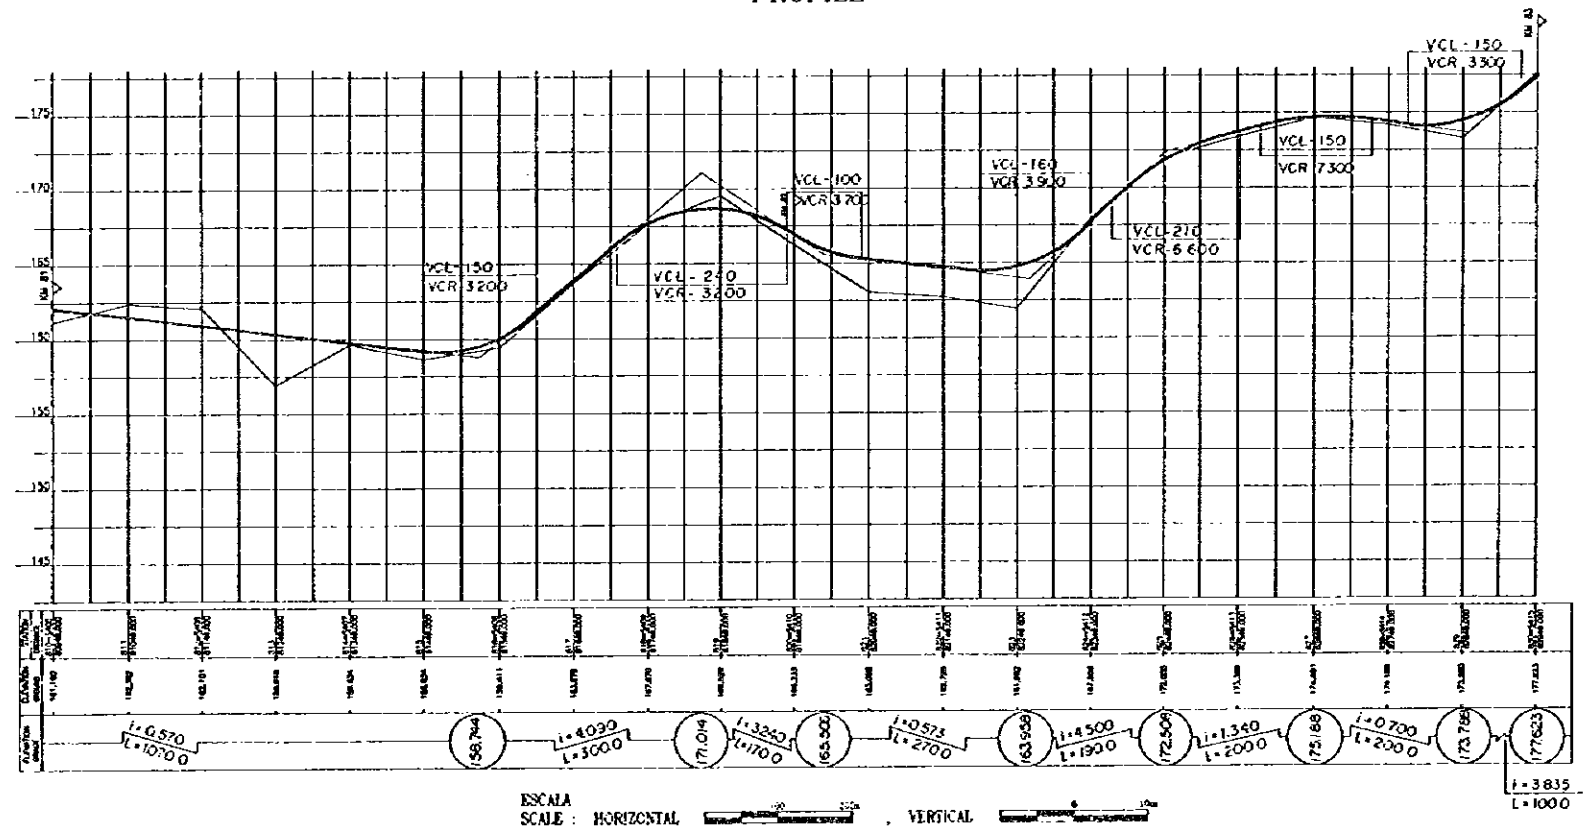

ESCALA SCALE: HORIZONTAL 1:1000, VERTICAL 1:200

DE: PARAGUARI A VILLARRICA

PIANTA PLAN (25)

FROM: PARAGUARI TO VILLARRICA

PERFIL PROFILE

ESCALA SCALE: HORIZONTAL  VERTICAL 

DE: PARAGUARI A VILLARRICA

PLANTA
PLAN (26)

FROM: PARAGUARI TO VILLARRICA

PERFIL
PROFILE

ESCALA
SCALE: HORIZONTAL VERTICAL

DE: PARAGUARI A VILLARRICA

PLANTA PLAN (27)

FROM: PARAGUARI TO VILLARRICA

PERFIL PROFILE

ESCALA SCALE: HORIZONTAL 1:18000 VERTICAL 1:500

DE: PARAGUARI A VILLARRICA

PLANTA PLAN (28)

FROM: PARAGUARI TO VILLARRICA

PERFIL PROFILE

ESCALA SCALE: HORIZONTAL 1:1000 VERTICAL 1:1000