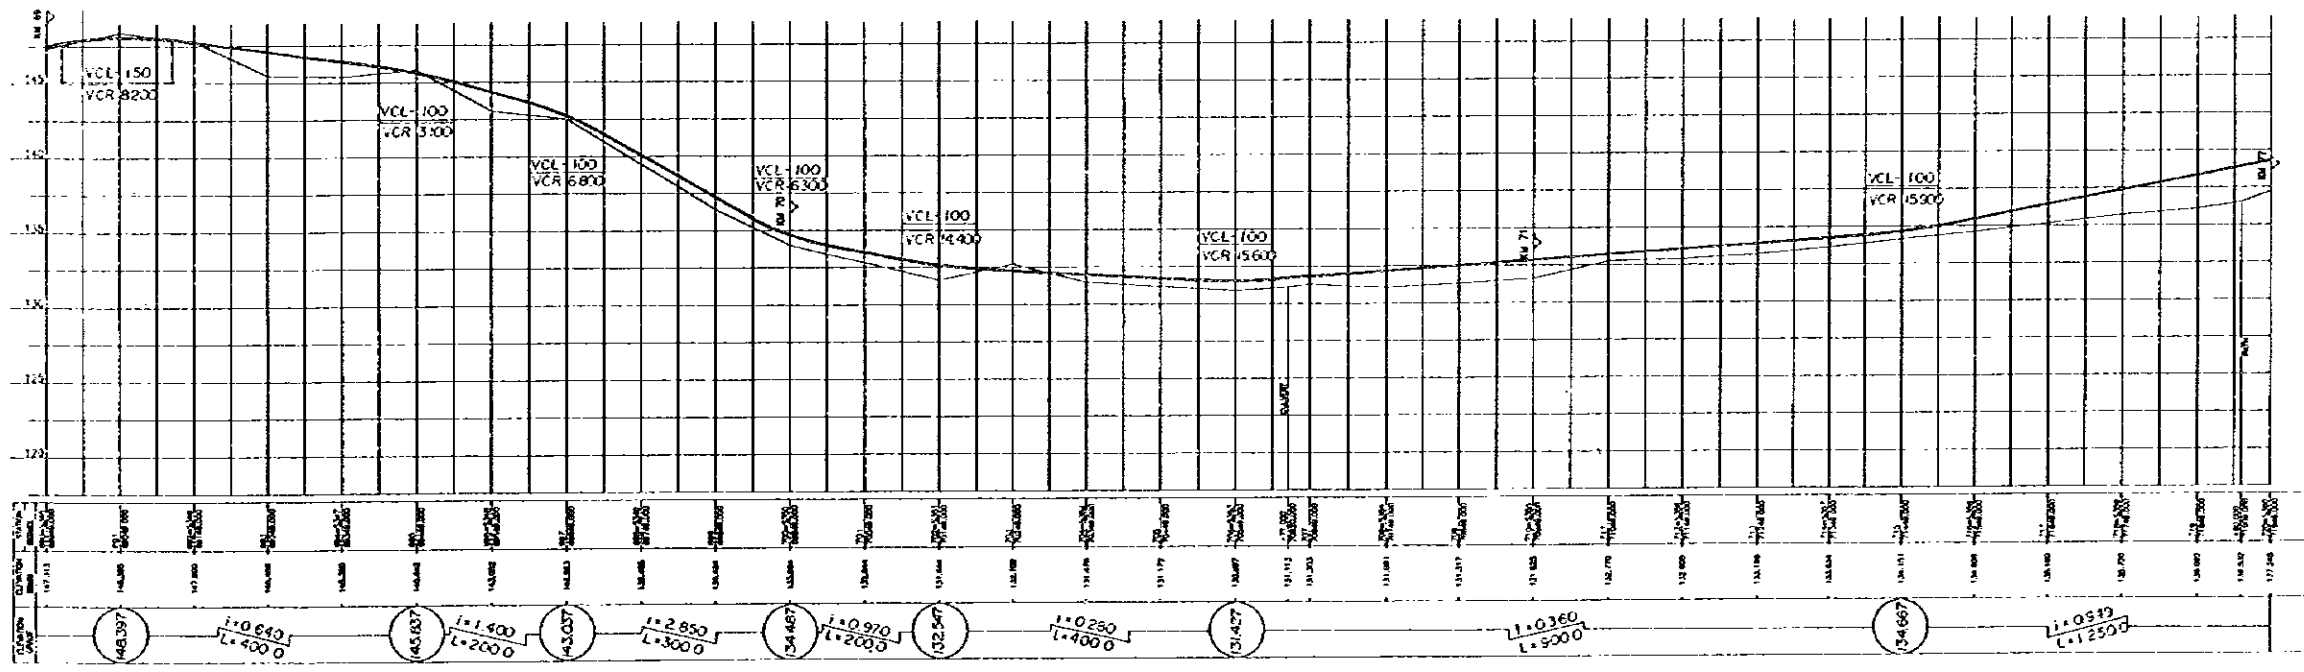

PERFIL PROFILE

ESCALA SCALE: HORIZONTAL 1:2000 VERTICAL 1:1000

DE: PARAGUARI A VILLARRICA

PIANTA PLAN (22)

FROM: PARAGUARI TO VILLARRICA

PERFIL PROFILE

ESCALA
SCALE: HORIZONTAL 1:5000 VERTICAL 1:1000

DE: PARAGUARI A VILLARRICA

PLANTA PLAN (23)

FROM: PARAGUARI TO VILLARRICA

PERFIL PROFILE

ESCALA SCALE: HORIZONTAL 1:5000, VERTICAL 1:1000

DE: PARAGUARI A VILLARRICA

PLANTA PLAN (24)

FROM: PARAGUARI TO VILLARRICA

PERFIL PROFILE

ESCALA SCALE: HORIZONTAL 1:1000, VERTICAL 1:200

DE: PARAGUARI A VILLARRICA

PIANTA PLAN (25)

FROM: PARAGUARI TO VILLARRICA

PERFIL PROFILE

ESCALA SCALE: HORIZONTAL  VERTICAL 

DE: PARAGUARI A VILLARRICA

PLANTA
PLAN (26)

FROM: PARAGUARI TO VILLARRICA

PERFIL
PROFILE

ESCALA
SCALE: HORIZONTAL VERTICAL

DE: PARAGUARI A VILLARRICA

PLANTA PLAN (27)

FROM: PARAGUARI TO VILLARRICA

PERFIL PROFILE

ESCALA SCALE: HORIZONTAL 1:18000 VERTICAL 1:500