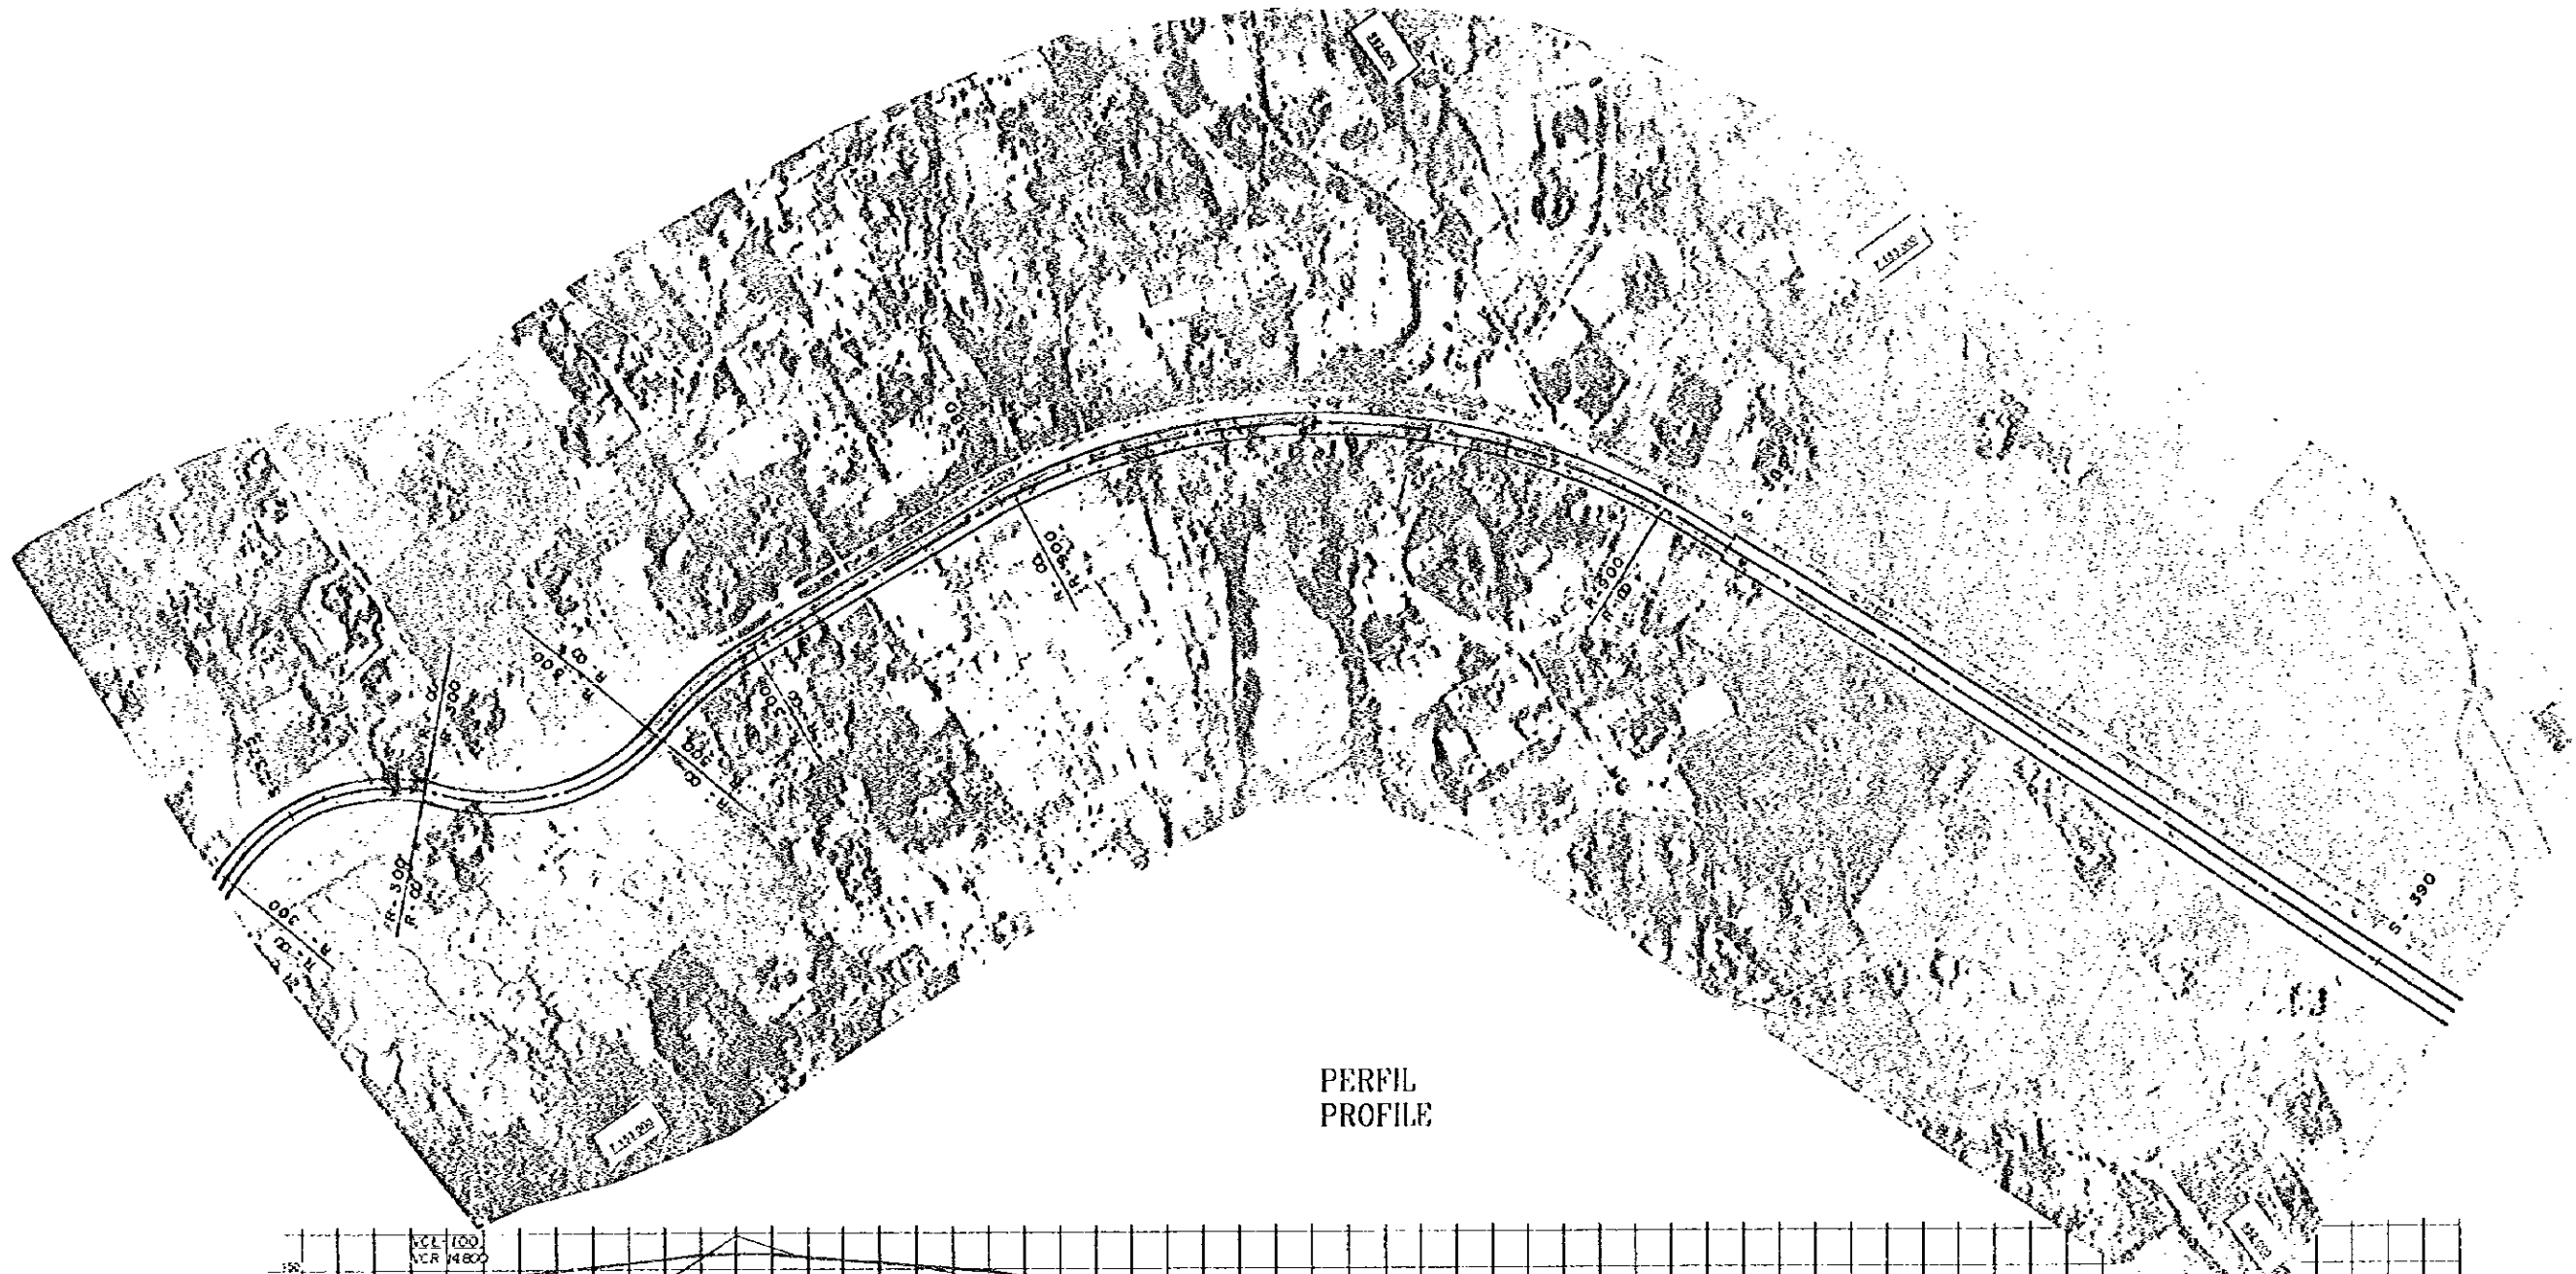

PLANTA PLAN (23)

FROM: PARAGUARI TO VILLARRICA

PERFIL PROFILE

ESCALA SCALE: HORIZONTAL 1:5000, VERTICAL 1:1000

DE: PARAGUARI A VILLARRICA

PLANTA PLAN (24)

FROM: PARAGUARI TO VILLARRICA

PERFIL PROFILE

ESCALA SCALE: HORIZONTAL 1:1000, VERTICAL 1:200

DE: PARAGUARI A VILLARRICA

PIANTA PLAN (25)

FROM: PARAGUARI TO VILLARRICA

PERFIL PROFILE

ESCALA SCALE: HORIZONTAL  VERTICAL 

DE: PARAGUARI A VILLARRICA

PLANTA
PLAN (26)

FROM: PARAGUARI TO VILLARRICA

PERFIL
PROFILE

ESCALA
SCALE: HORIZONTAL VERTICAL

DE: PARAGUARI A VILLARRICA

PLANTA PLAN (27)

FROM: PARAGUARI TO VILLARRICA

PERFIL PROFILE

ESCALA SCALE: HORIZONTAL 1:18000 VERTICAL 1:500

DE: PARAGUARI A VILLARRICA

PLANTA PLAN (28)

FROM: PARAGUARI TO VILLARRICA

PERFIL PROFILE

ESCALA SCALE: HORIZONTAL 1:1000 VERTICAL 1:1000