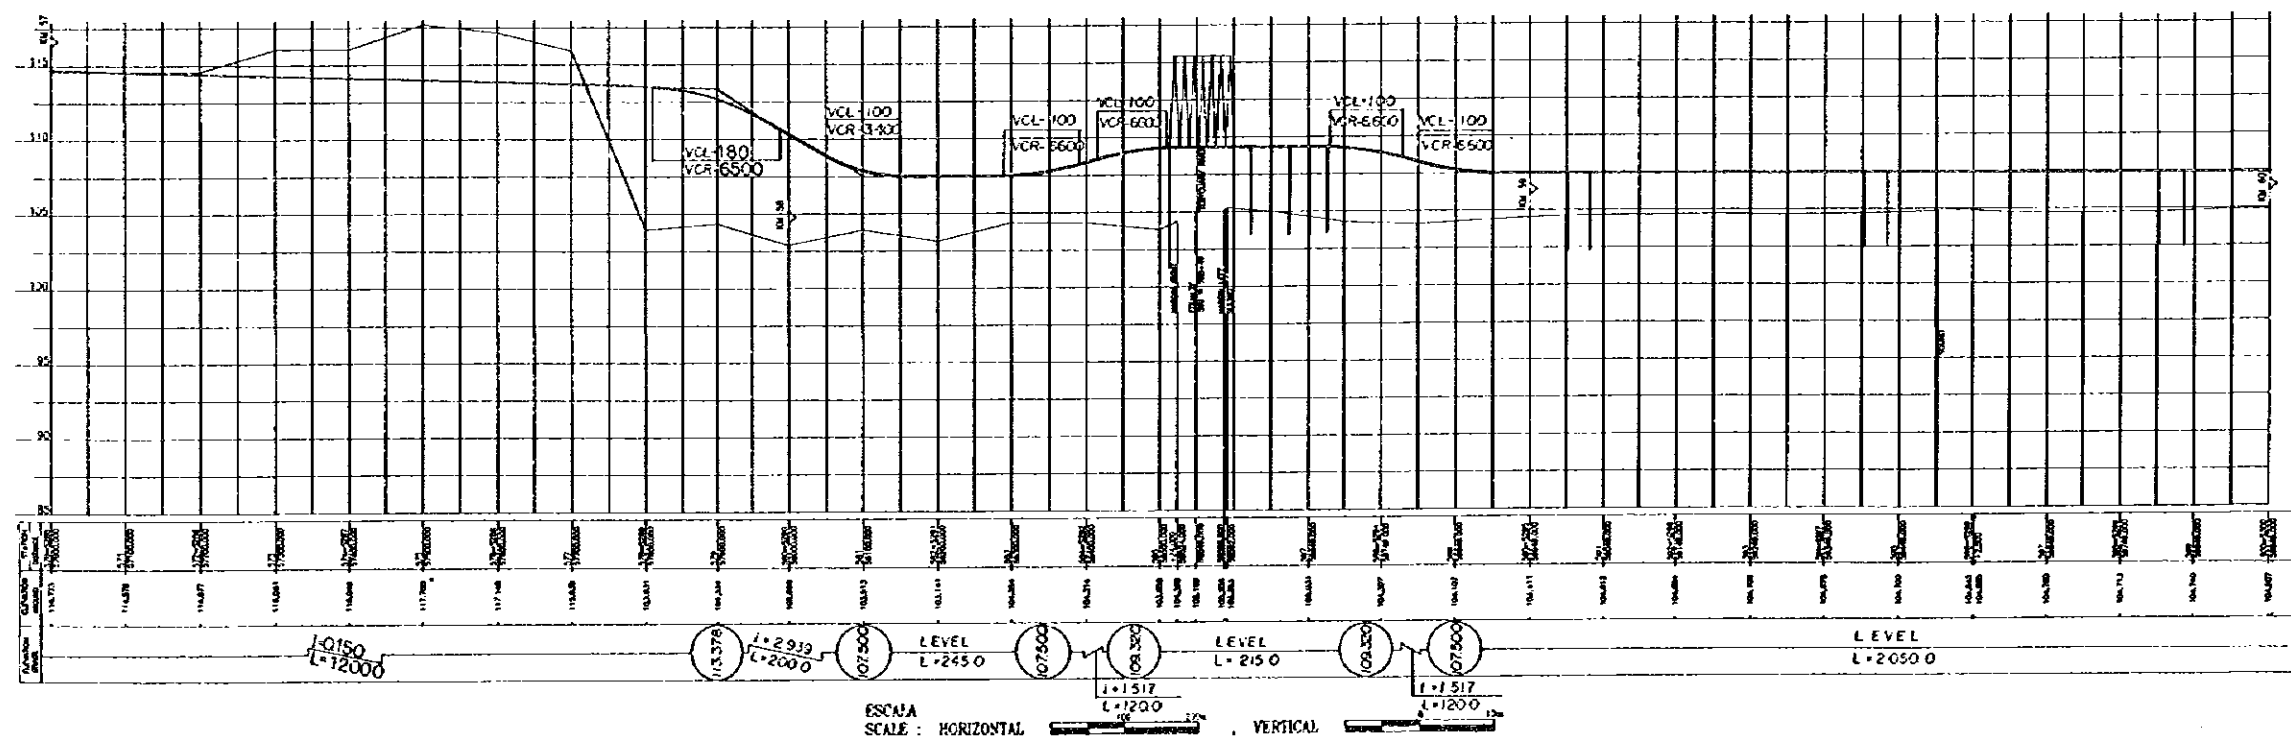

ESCALA
SCALE : HORIZONTAL VERTICAL

DE: PARAGUARI A VILLARRICA

PLANTA PLAN (20)

FROM: PARAGUARI TO VILLARRICA

PERFIL PROFILE

DE: PARAGUARI A VILLARRICA

FROM: PARAGUARI TO VILLARRICA

PLANTA PLAN (21)

PERFIL PROFILE

ESCALA SCALE: HORIZONTAL 1:2000 VERTICAL 1:1000

DE: PARAGUARI A VILLARRICA

PIANTA PLAN (22)

FROM: PARAGUARI TO VILLARRICA

PERFIL PROFILE

ESCALA
SCALE: HORIZONTAL 1:5000 VERTICAL 1:1000

DE: PARAGUARI A VILLARRICA