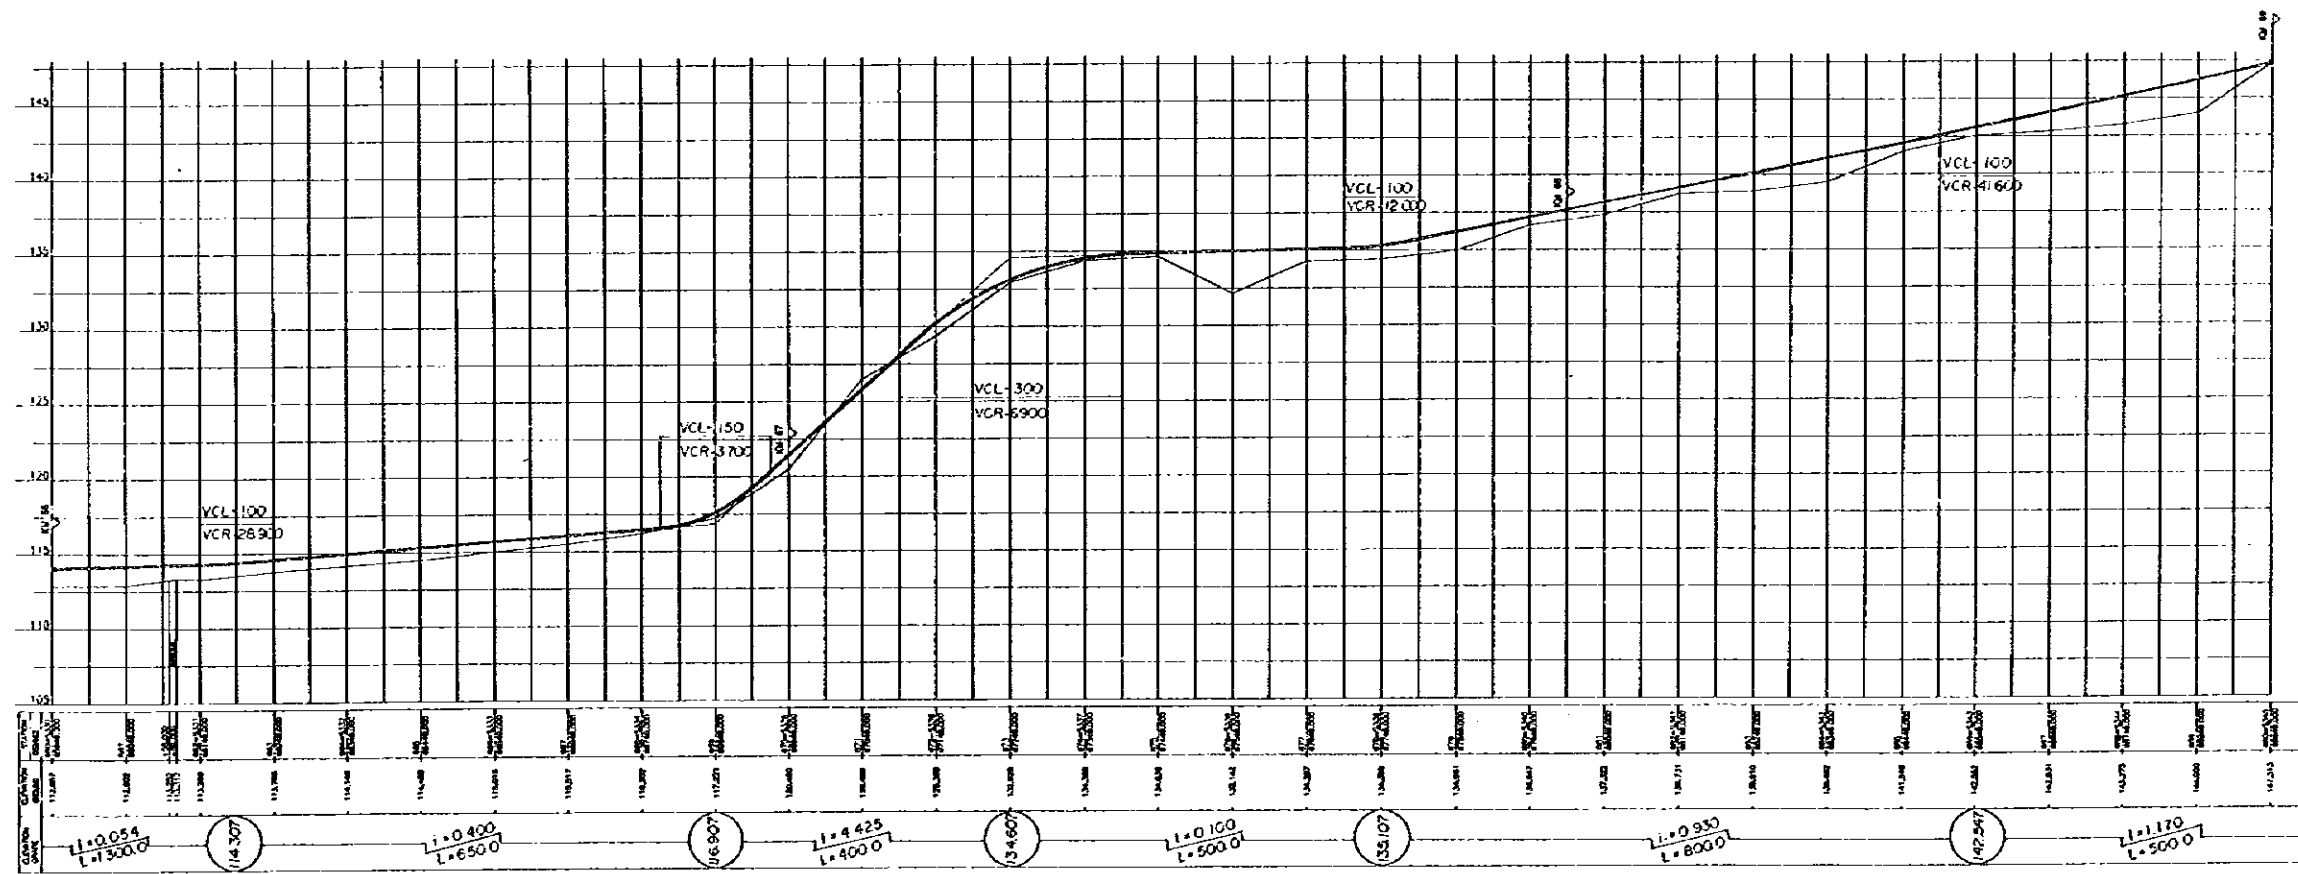

PERFIL PROFILE

ESCALA SCALE: HORIZONTAL 1:2000 VERTICAL 1:1000

DE: PARAGUARI A VILLARRICA

PIANTA PLAN (22)

FROM: PARAGUARI TO VILLARRICA

PERFIL PROFILE

ESCALA
SCALE: HORIZONTAL 1:5000 VERTICAL 1:1000

DE: PARAGUARI A VILLARRICA

PLANTA PLAN (23)

FROM: PARAGUARI TO VILLARRICA

PERFIL PROFILE

ESCALA SCALE: HORIZONTAL 1:5000, VERTICAL 1:1000

DE: PARAGUARI A VILLARRICA

PLANTA PLAN (24)

FROM: PARAGUARI TO VILLARRICA

PERFIL PROFILE

FROM: PARAGUARI TO VILLARRICA

PERFIL
PROFILE

ESCALA
SCALE: HORIZONTAL VERTICAL

DE: PARAGUARI A VILLARRICA

PLANTA PLAN (27)

FROM: PARAGUARI TO VILLARRICA

PERFIL PROFILE

ESCALA SCALE: HORIZONTAL 1:18000 VERTICAL 1:500

DE: PARAGUARI A VILLARRICA

PLANTA PLAN (28)

FROM: PARAGUARI TO VILLARRICA

PERFIL PROFILE

ESCALA SCALE: HORIZONTAL 1:1000 VERTICAL 1:1000