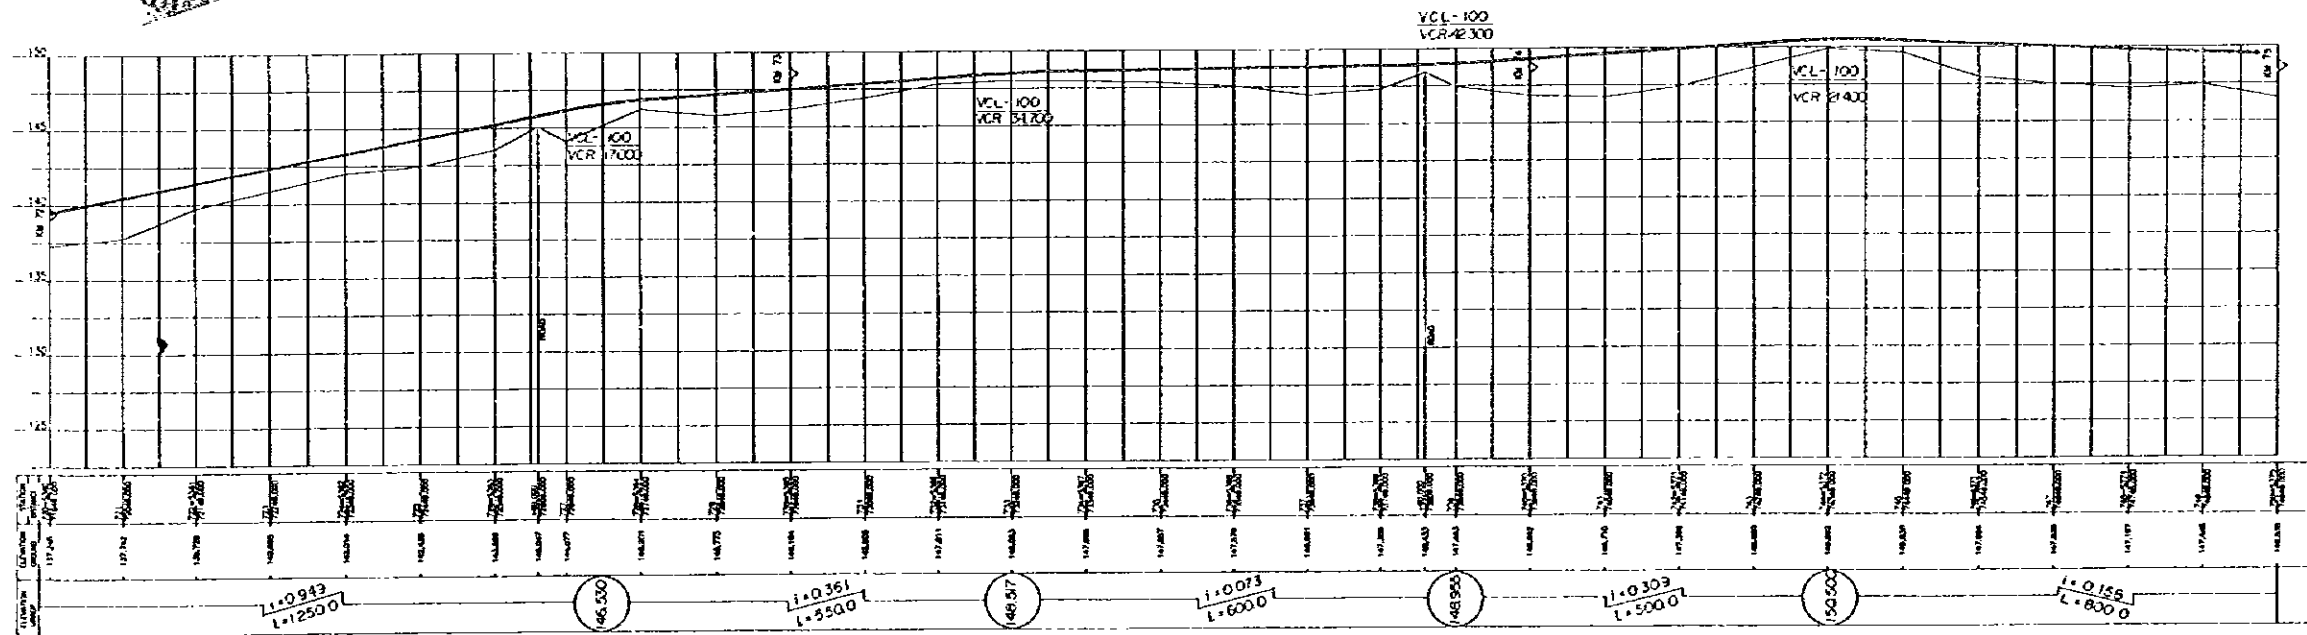

PLANTA PLAN (23)

FROM: PARAGUARI TO VILLARRICA

PERFIL PROFILE

ESCALA SCALE: HORIZONTAL 1:5000, VERTICAL 1:1000

DE: PARAGUARI A VILLARRICA

PLANTA PLAN (24)

FROM: PARAGUARI TO VILLARRICA

PERFIL PROFILE

ESCALA SCALE: HORIZONTAL 1:1000, VERTICAL 1:200

DE: PARAGUARI A VILLARRICA

PIANTA PLAN (25)

FROM: PARAGUARI TO VILLARRICA

PERFIL PROFILE

ESCALA SCALE: HORIZONTAL  VERTICAL 

DE: PARAGUARI A VILLARRICA

PLANTA
PLAN (26)

FROM: PARAGUARI TO VILLARRICA

PERFIL
PROFILE

ESCALA
SCALE: HORIZONTAL VERTICAL

DE: PARAGUARI A VILLARRICA

PLANTA PLAN (27)

FROM: PARAGUARI TO VILLARRICA

PERFIL PROFILE

ESCALA SCALE: HORIZONTAL 1:18000 VERTICAL 1:500

DE: PARAGUARI A VILLARRICA

PLANTA PLAN (28)

FROM: PARAGUARI TO VILLARRICA

PERFIL PROFILE

ESCALA SCALE: HORIZONTAL 1:1000 VERTICAL 1:1000