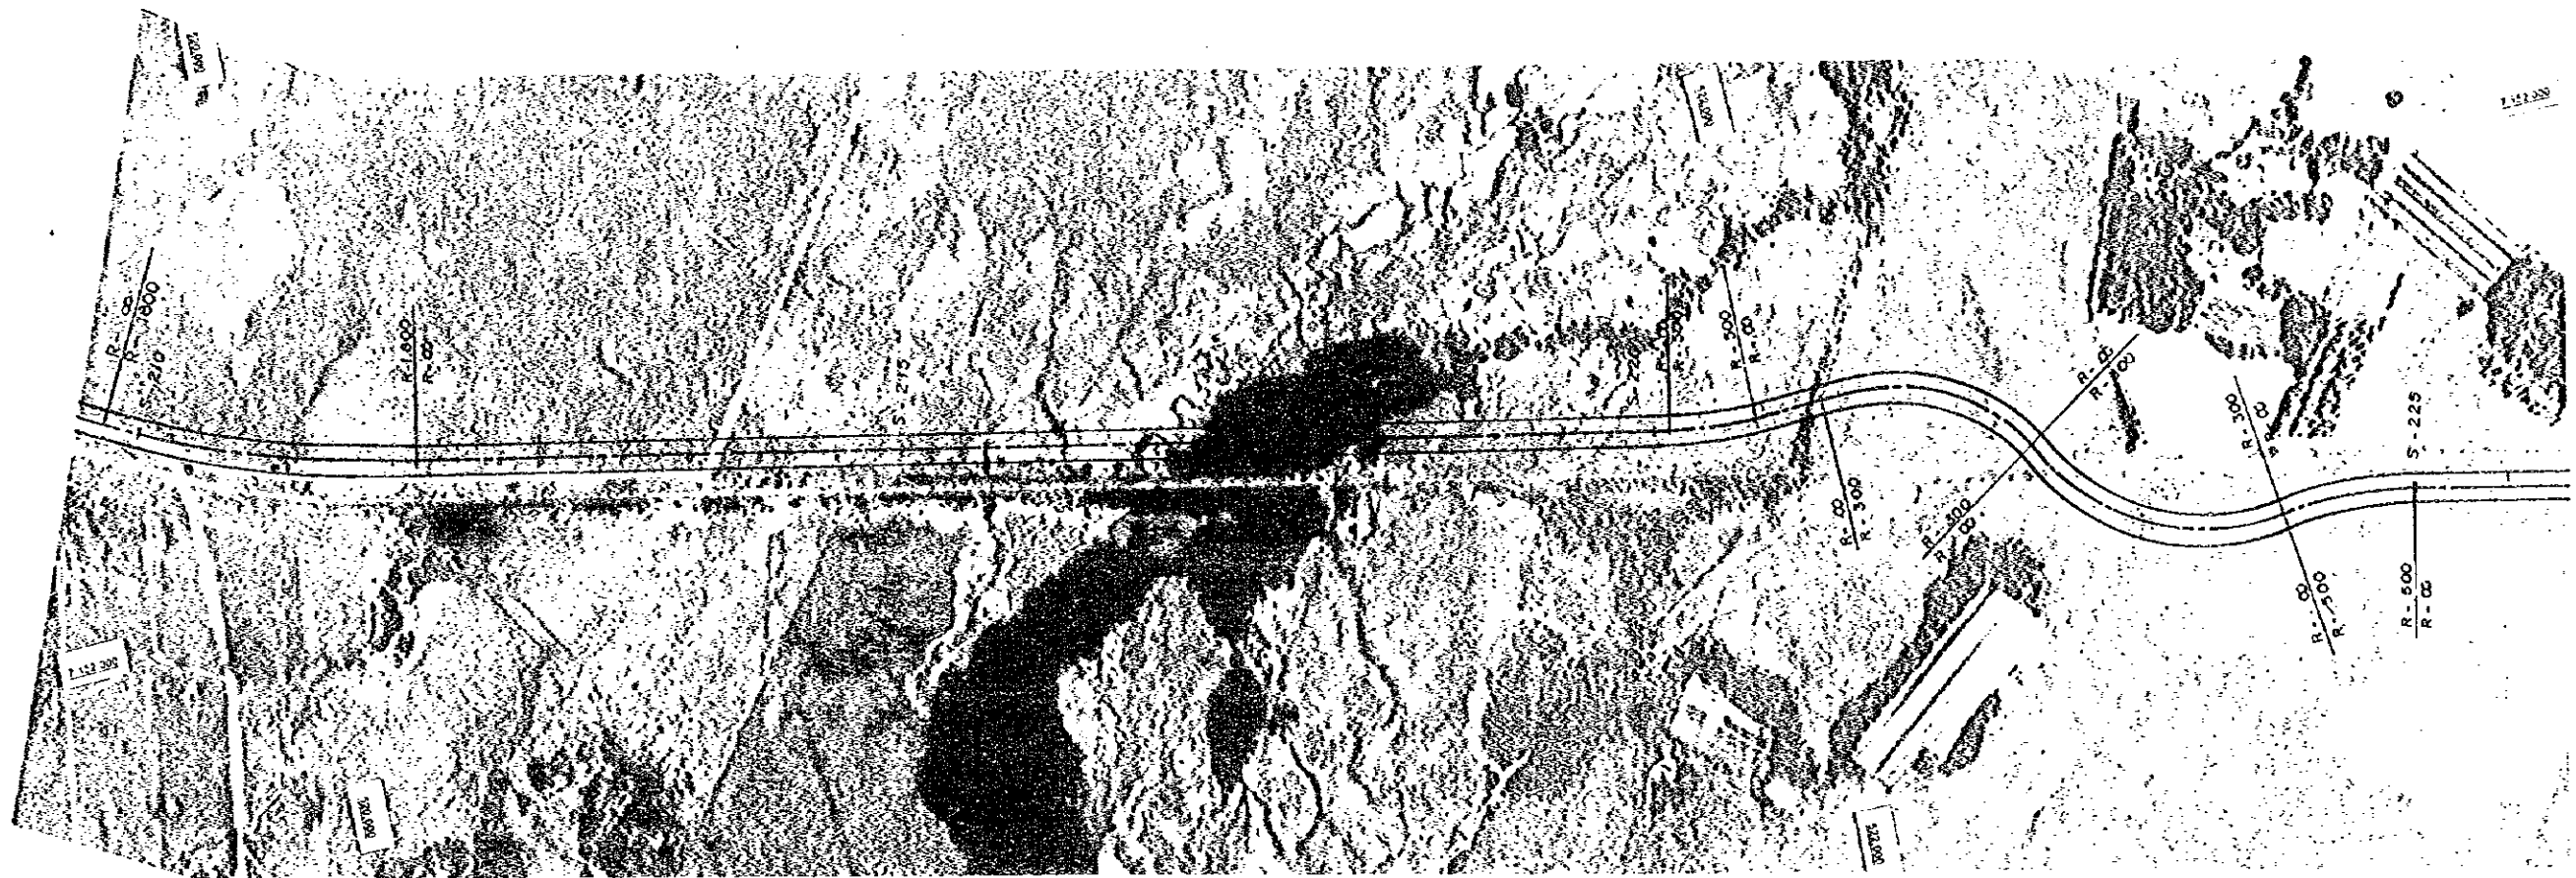

PERFIL
PROFILE

ESCALA
SCALE : HORIZONTAL VERTICAL

DE: PARAGUARI A VILLARRICA

FROM: PARAGUARI TO VILLARRICA

PLANTA
PLAN (15)

PERFIL
PROFILE

ESCALA
SCALE: HORIZONTAL $1:2000$, VERTICAL $1:200$

DE: PARAGUARI A VILLARRICA

FROM: PARAGUARI TO VILLARRICA

PLANTA
PLAN (16)

PERFIL
PROFILE

ESCALA
SCALE : HORIZONTAL 1:2000 VERTICAL 1:1000

DE: PARAGUARI A VILLARRICA

FROM: PARAGUARI TO VILLARRICA

PLANTA
PLAN (17)

DE: PARAGUARI A VILLARRICA

FROM: PARAGUARI TO VILLARRICA

PERFIL
PROFILE

ESCALA
SCALE: HORIZONTAL VERTICAL

DE: PARAGUARI A VILLARRICA

PLANTA PLAN (27)

FROM: PARAGUARI TO VILLARRICA

PERFIL PROFILE

ESCALA SCALE: HORIZONTAL 1:18000 VERTICAL 1:500

DE: PARAGUARI A VILLARRICA

PLANTA PLAN (28)

FROM: PARAGUARI TO VILLARRICA

PERFIL PROFILE

ESCALA SCALE: HORIZONTAL 1:1000 VERTICAL 1:1000