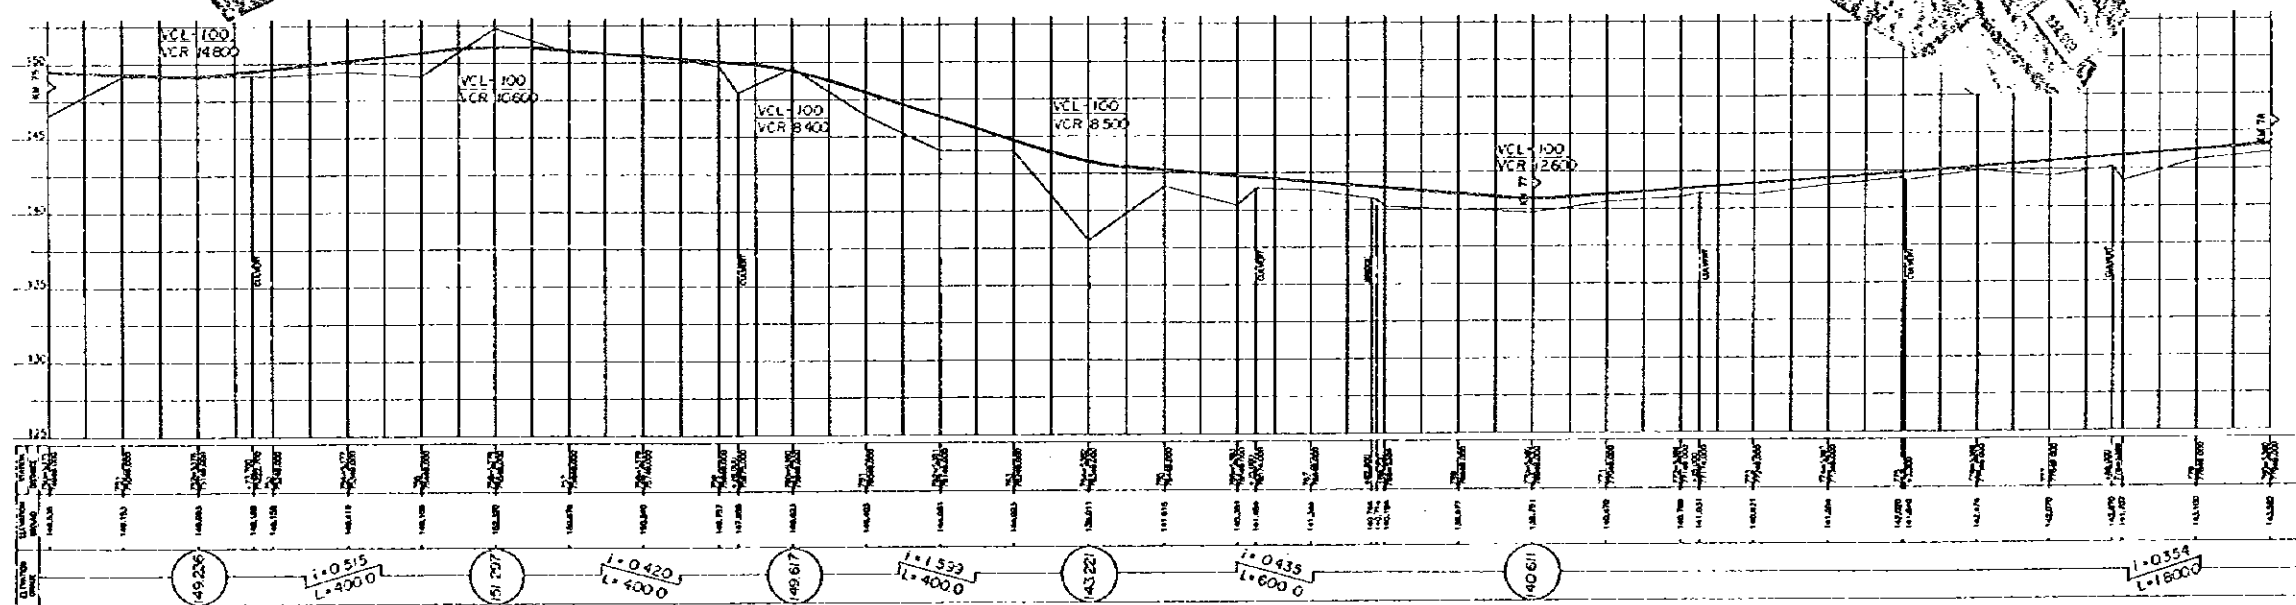

PLANTA PLAN (23)

FROM: PARAGUARI TO VILLARRICA

PERFIL PROFILE

ESCALA SCALE: HORIZONTAL 1:5000, VERTICAL 1:1000

DE: PARAGUARI A VILLARRICA

PLANTA PLAN (24)

FROM: PARAGUARI TO VILLARRICA

PERFIL PROFILE

ESCALA SCALE: HORIZONTAL 1:1000, VERTICAL 1:200

DE: PARAGUARI A VILLARRICA

PIANTA PLAN (25)

FROM: PARAGUARI TO VILLARRICA

PERFIL PROFILE

ESCALA SCALE: HORIZONTAL  VERTICAL 

DE: PARAGUARI A VILLARRICA

PLANTA
PLAN (26)

FROM: PARAGUARI TO VILLARRICA

PERFIL
PROFILE

ESCALA
SCALE: HORIZONTAL VERTICAL

DE: PARAGUARI A VILLARRICA

PLANTA PLAN (27)

FROM: PARAGUARI TO VILLARRICA

PERFIL PROFILE

ESCALA SCALE: HORIZONTAL 1:18000 VERTICAL 1:500

DE: PARAGUARI A VILLARRICA

PLANTA PLAN (28)

FROM: PARAGUARI TO VILLARRICA

PERFIL PROFILE

ESCALA SCALE: HORIZONTAL 1:1000 VERTICAL 1:1000