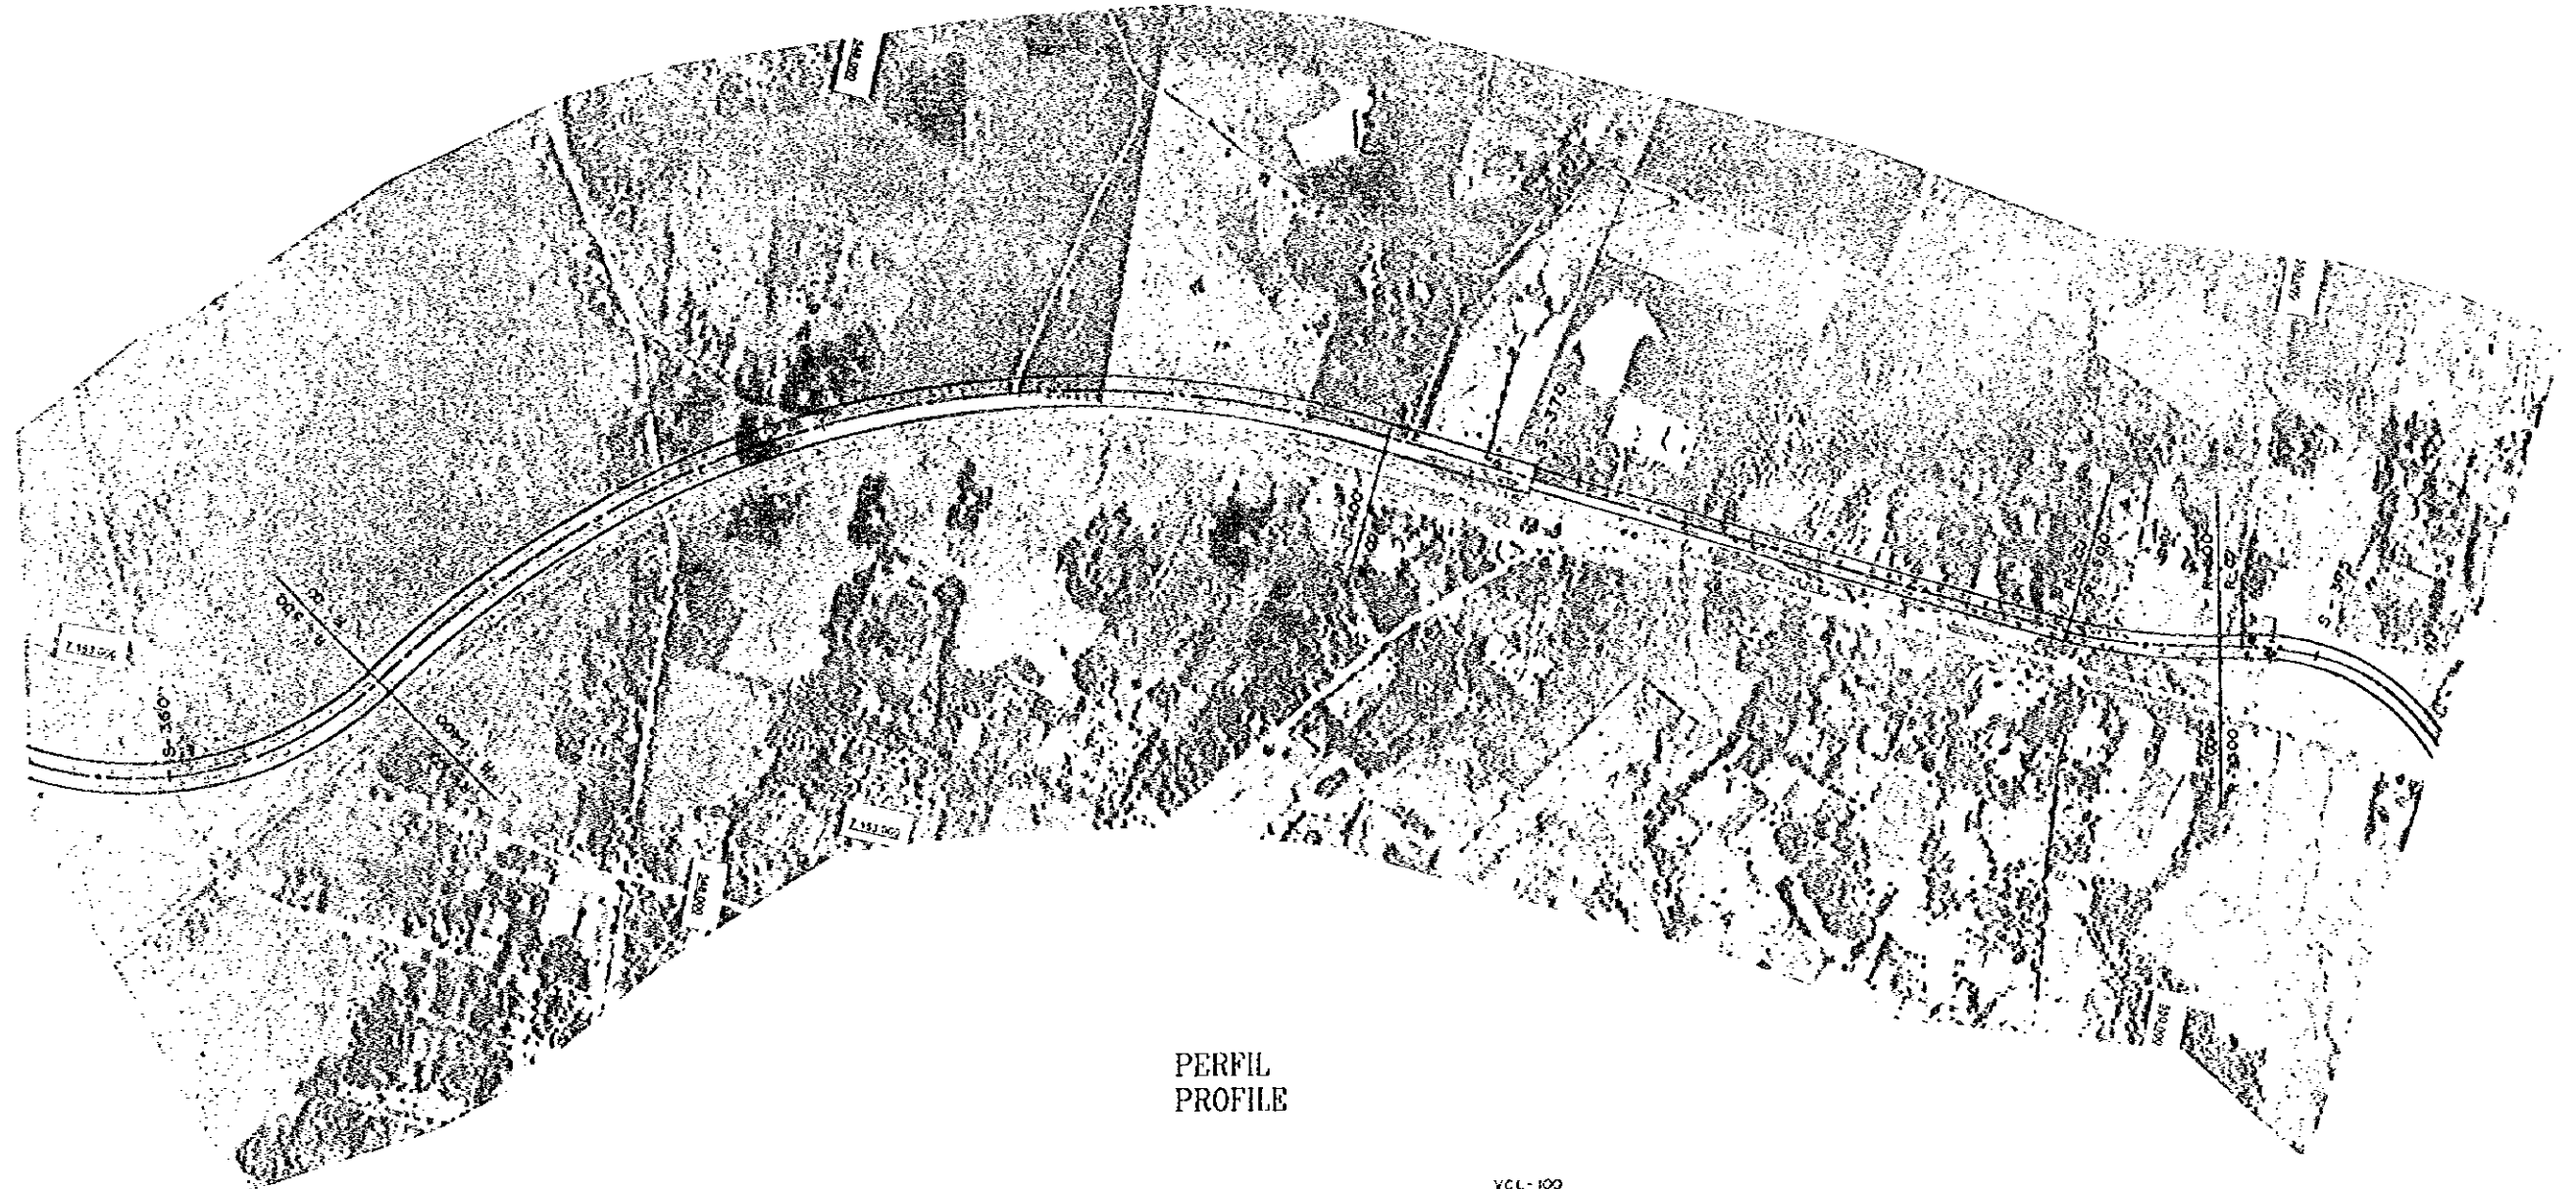

PLANTA PLAN (23)

FROM: PARAGUARI TO VILLARRICA

PERFIL PROFILE

ESCALA SCALE: HORIZONTAL 1:5000, VERTICAL 1:1000

DE: PARAGUARI A VILLARRICA

PLANTA PLAN (24)

FROM: PARAGUARI TO VILLARRICA

PERFIL PROFILE

ESCALA SCALE: HORIZONTAL 1:1000, VERTICAL 1:200

DE: PARAGUARI A VILLARRICA

PIANTA PLAN (25)

FROM: PARAGUARI TO VILLARRICA

PERFIL PROFILE

ESCALA SCALE: HORIZONTAL  VERTICAL 

DE: PARAGUARI A VILLARRICA

PLANTA
PLAN (26)