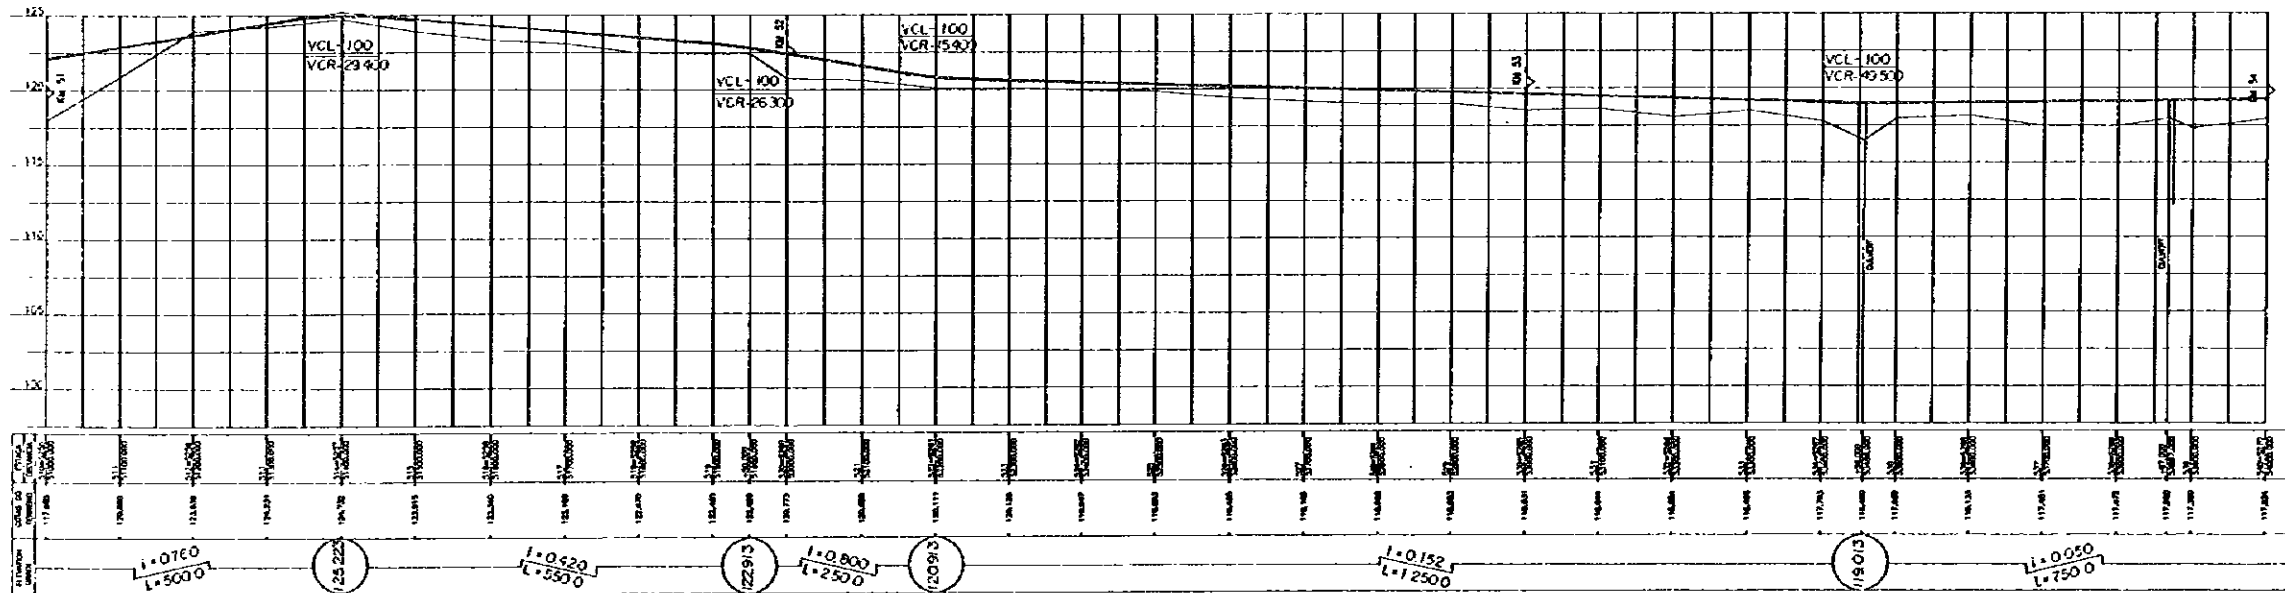

PERFIL
PROFILE

ESCALA
SCALE: HORIZONTAL VERTICAL