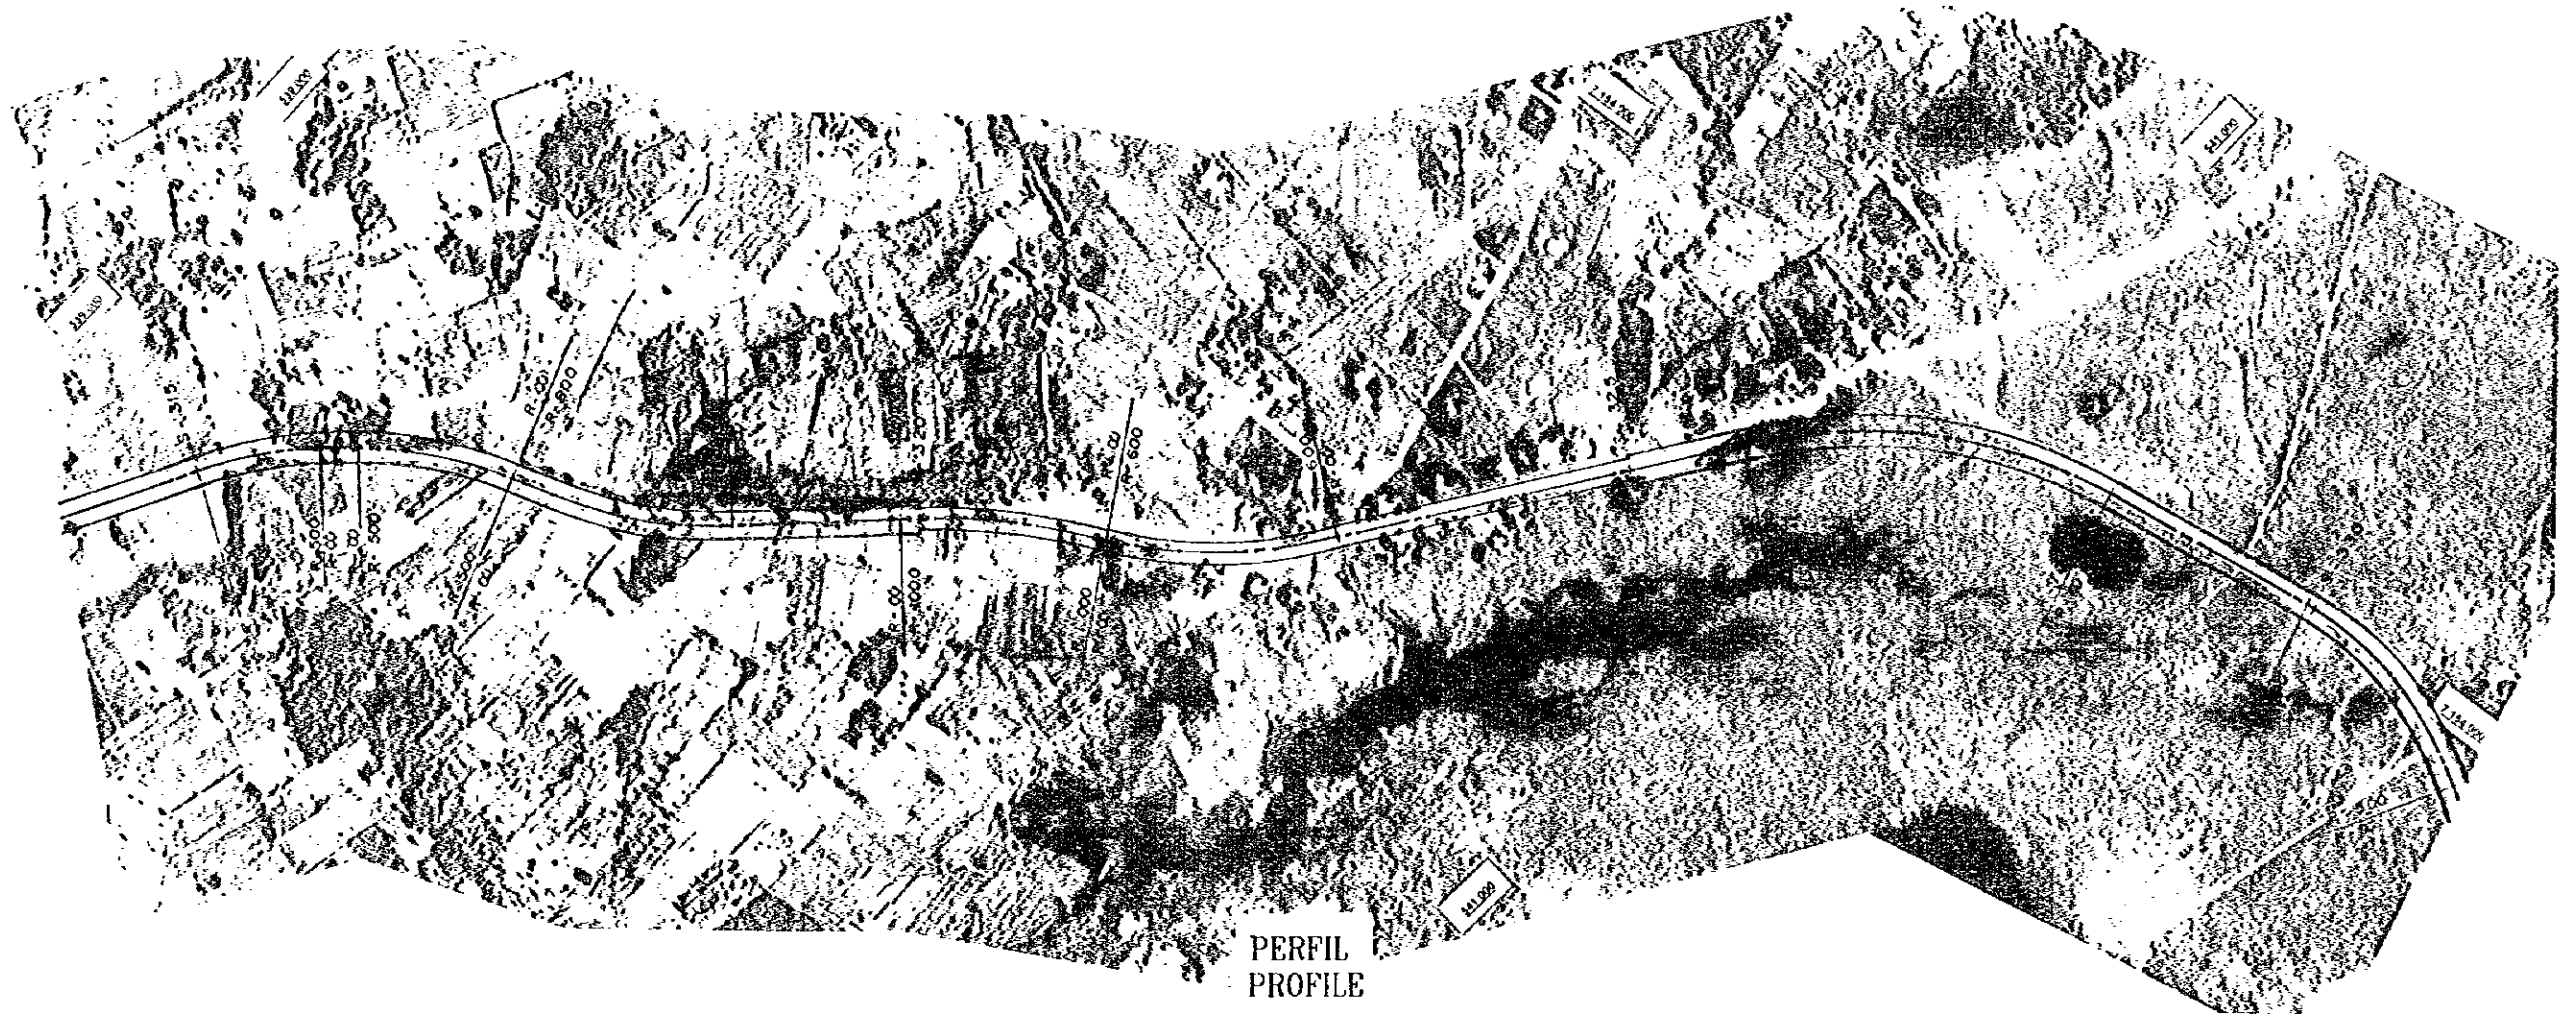

PERFIL PROFILE

ESCALA SCALE: HORIZONTAL 1:2000 VERTICAL 1:1000

DE: PARAGUARI A VILLARRICA

PIANTA PLAN (22)

FROM: PARAGUARI TO VILLARRICA

PERFIL PROFILE

ESCALA
SCALE: HORIZONTAL 1:5000 VERTICAL 1:1000

DE: PARAGUARI A VILLARRICA

PLANTA PLAN (23)

FROM: PARAGUARI TO VILLARRICA

PERFIL PROFILE

ESCALA SCALE: HORIZONTAL 1:5000, VERTICAL 1:1000

DE: PARAGUARI A VILLARRICA

PLANTA PLAN (24)

FROM: PARAGUARI TO VILLARRICA

PERFIL PROFILE

ESCALA SCALE: HORIZONTAL 1:1000, VERTICAL 1:200

DE: PARAGUARI A VILLARRICA

PIANTA PLAN (25)

FROM: PARAGUARI TO VILLARRICA

PERFIL PROFILE

ESCALA SCALE: HORIZONTAL  VERTICAL 

DE: PARAGUARI A VILLARRICA

PLANTA
PLAN (26)