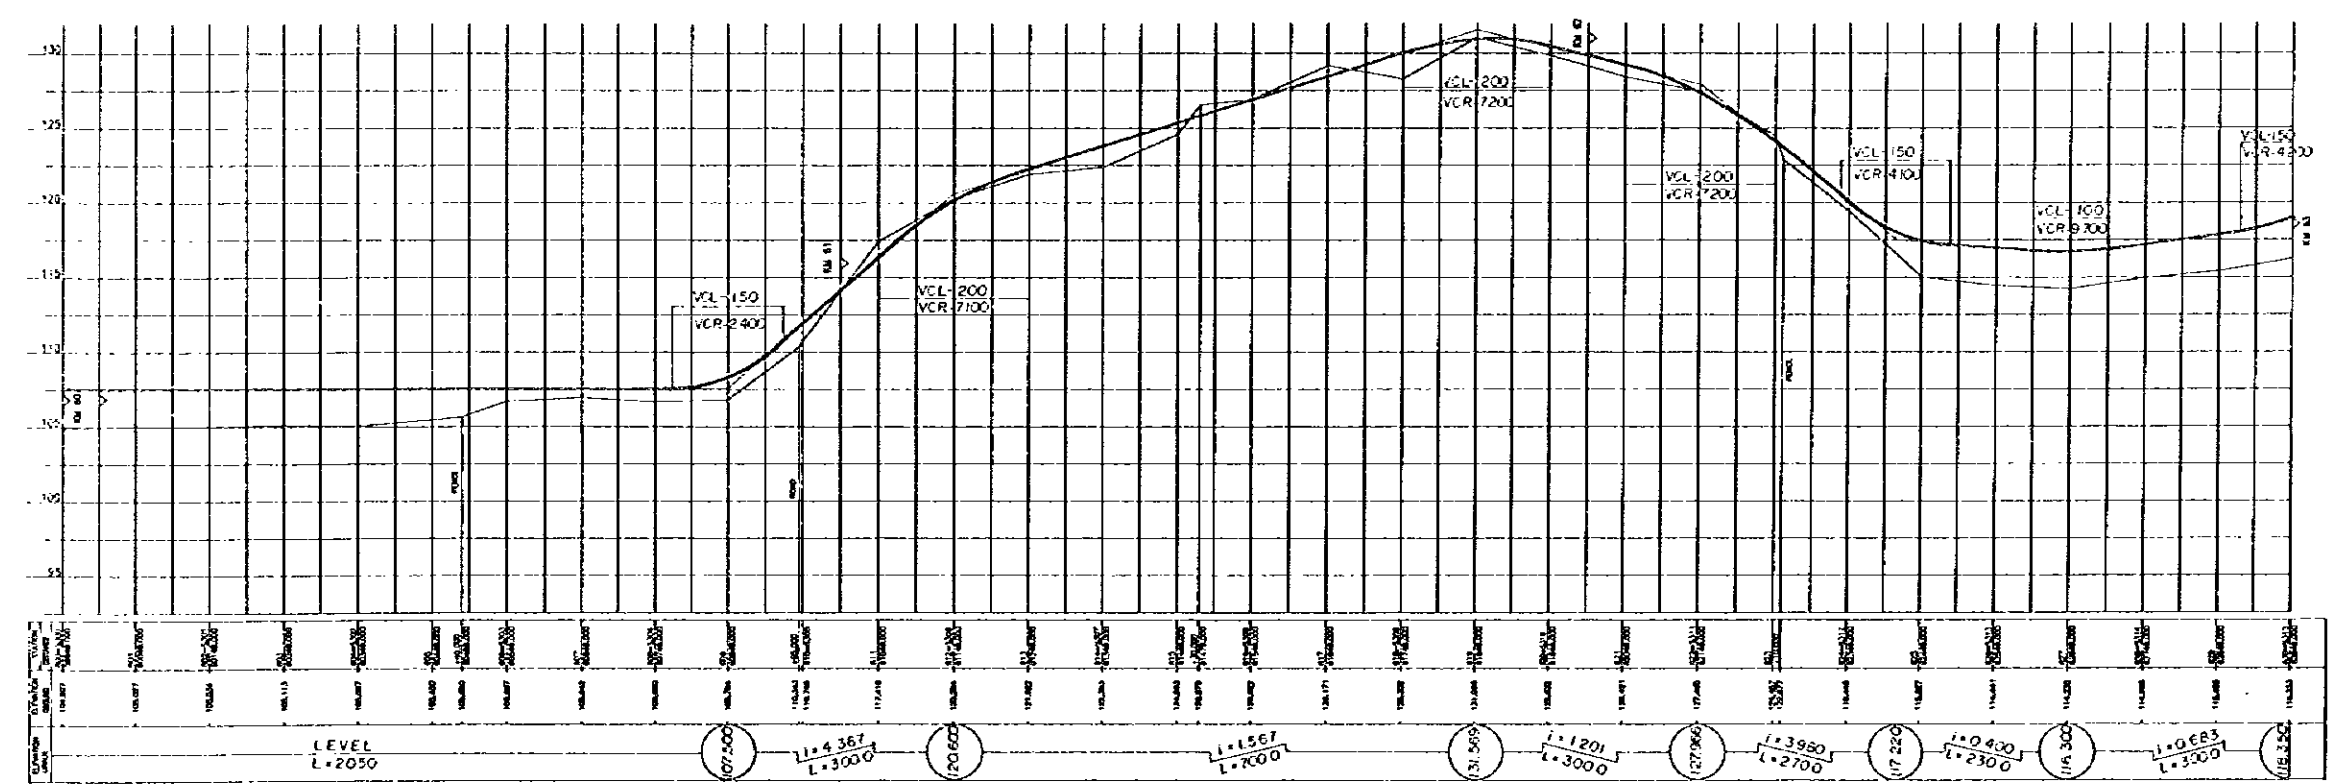

ESCALA
SCALE : HORIZONTAL VERTICAL

DE: PARAGUARI A VILLARRICA

PLANTA PLAN (20)

FROM: PARAGUARI TO VILLARRICA

PERFIL PROFILE

DE: PARAGUARI A VILLARRICA

FROM: PARAGUARI TO VILLARRICA

PLANTA PLAN (21)

PERFIL PROFILE

ESCALA SCALE: HORIZONTAL 1:2000 VERTICAL 1:1000

DE: PARAGUARI A VILLARRICA

PIANTA PLAN (22)

FROM: PARAGUARI TO VILLARRICA

PERFIL PROFILE

ESCALA
SCALE: HORIZONTAL 1:5000 VERTICAL 1:1000

DE: PARAGUARI A VILLARRICA

PLANTA PLAN (23)

FROM: PARAGUARI TO VILLARRICA

PERFIL PROFILE

ESCALA SCALE: HORIZONTAL 1:5000, VERTICAL 1:1000

DE: PARAGUARI A VILLARRICA

PLANTA PLAN (24)

FROM: PARAGUARI TO VILLARRICA

PERFIL PROFILE

FROM: PARAGUARI TO VILLARRICA

PERFIL
PROFILE

ESCALA
SCALE: HORIZONTAL VERTICAL

DE: PARAGUARI A VILLARRICA

PLANTA PLAN (27)

FROM: PARAGUARI TO VILLARRICA

PERFIL PROFILE

ESCALA SCALE: HORIZONTAL 1:18000 VERTICAL 1:500