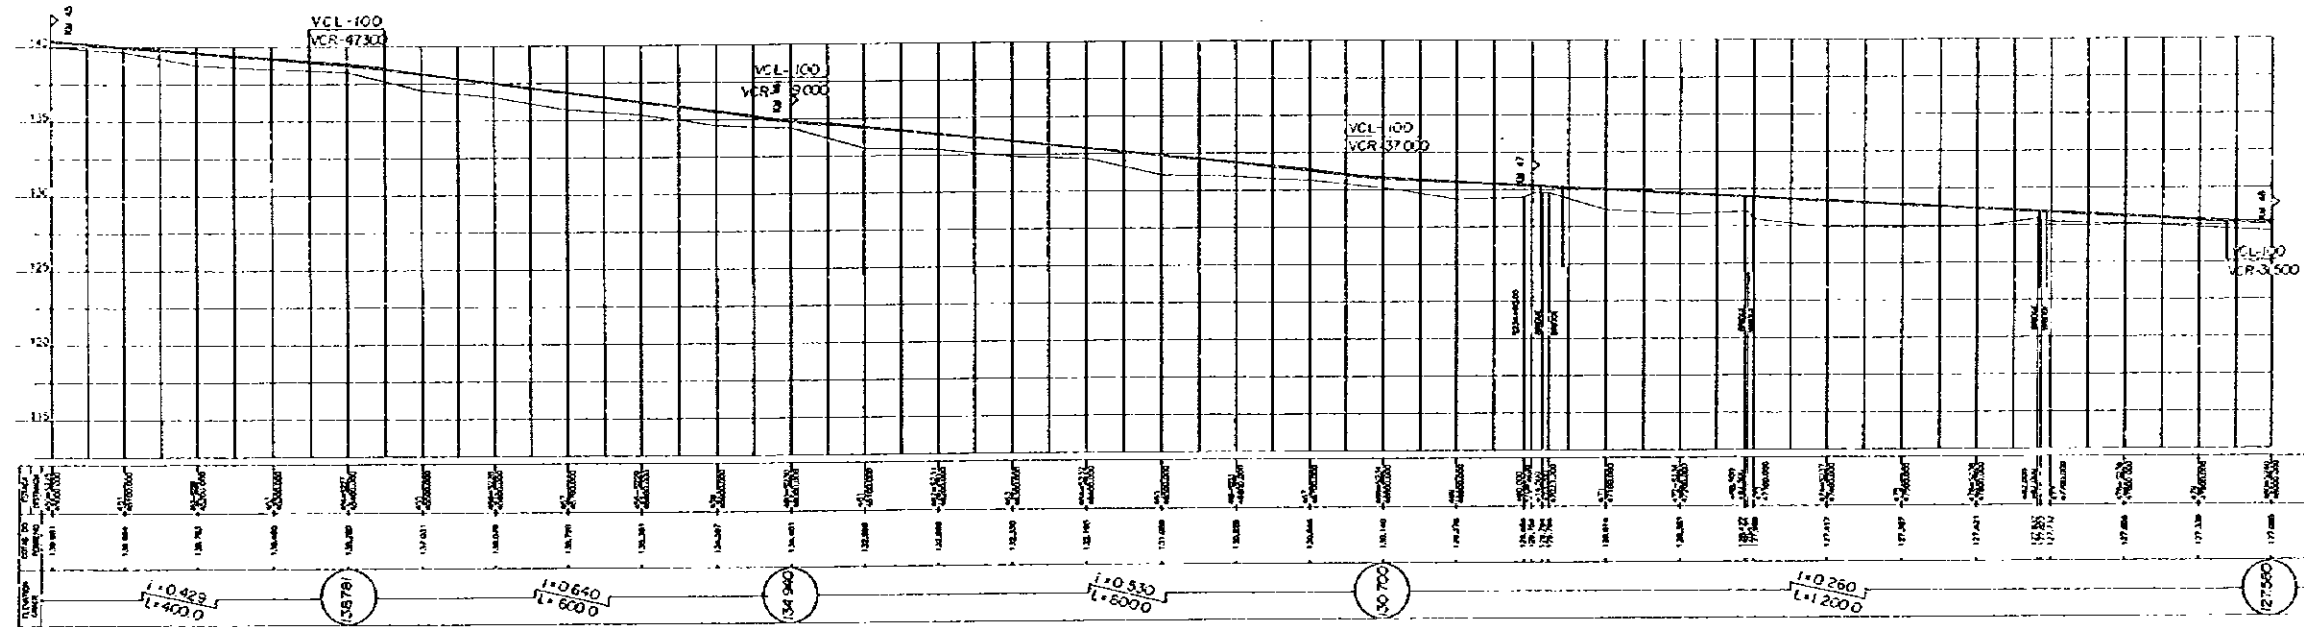

PERFIL
PROFILE

ESCALA
SCALE : HORIZONTAL 1:2000 VERTICAL 1:1000