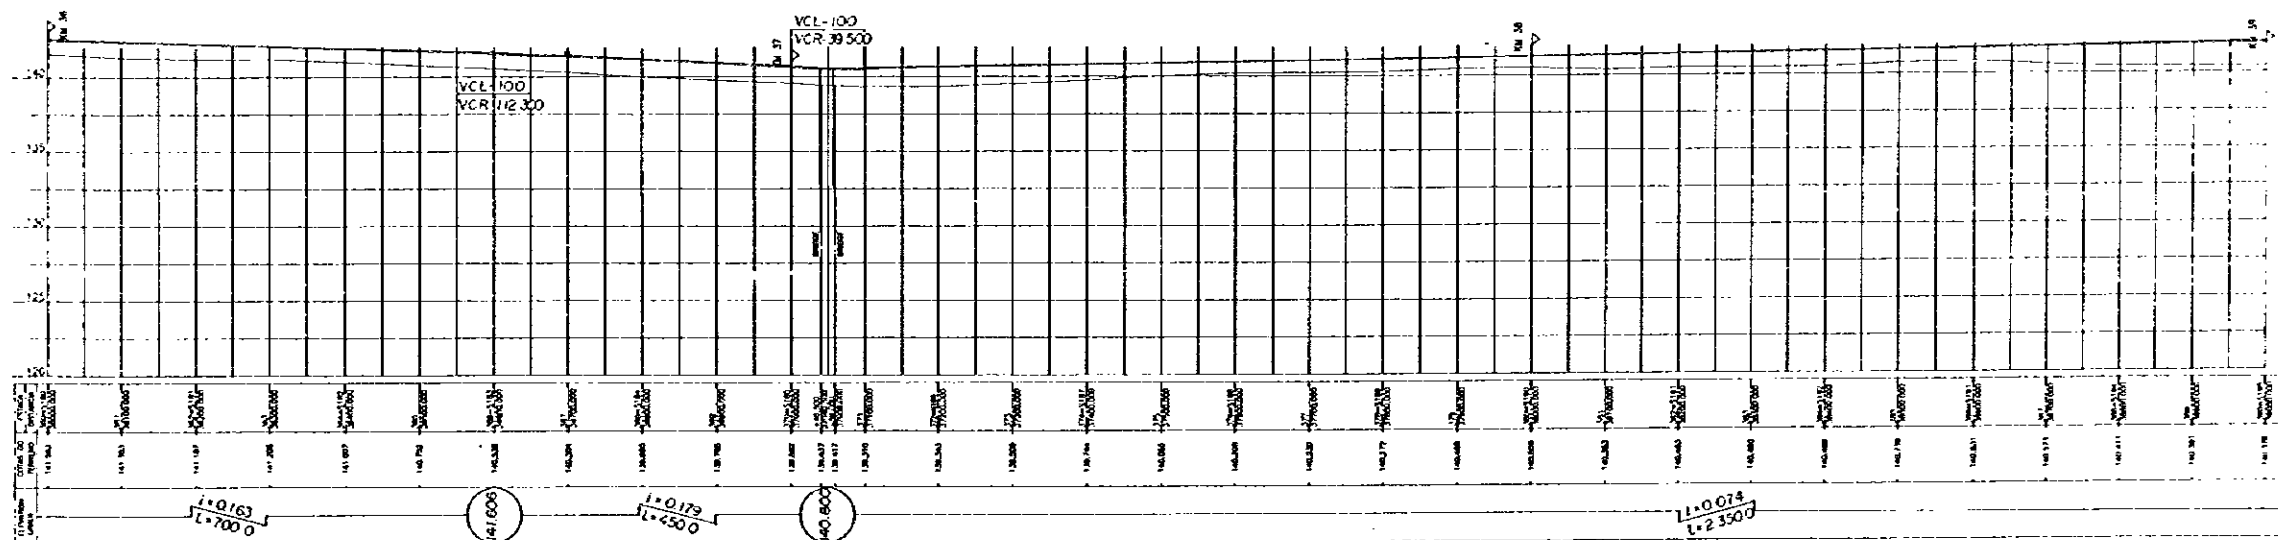

DE: PARAGUARI A VILLARRICA

FROM: PARAGUARI TO VILLARRICA

PLANTA
PLAN (13)

PERFIL
PROFILE

ESCALA
SCALE: HORIZONTAL 1:2500 VERTICAL 1:23500

DE: PARAGUARI A VILLARRICA

FROM: PARAGUARI TO VILLARRICA

PLANTA
PLAN (14)

PERFIL
PROFILE

ESCALA
SCALE : HORIZONTAL VERTICAL

DE: PARAGUARI A VILLARRICA

FROM: PARAGUARI TO VILLARRICA

PLANTA
PLAN (15)

PERFIL
PROFILE

ESCALA
SCALE: HORIZONTAL $1:2000$, VERTICAL $1:200$

DE: PARAGUARI A VILLARRICA

FROM: PARAGUARI TO VILLARRICA

PERFIL
PROFILE

ESCALA
SCALE: HORIZONTAL VERTICAL

DE: PARAGUARI A VILLARRICA

PLANTA PLAN (27)

FROM: PARAGUARI TO VILLARRICA

PERFIL PROFILE

ESCALA SCALE: HORIZONTAL 1:18000 VERTICAL 1:500

DE: PARAGUARI A VILLARRICA

PLANTA PLAN (28)

FROM: PARAGUARI TO VILLARRICA

PERFIL PROFILE

ESCALA SCALE: HORIZONTAL 1:1000 VERTICAL 1:1000