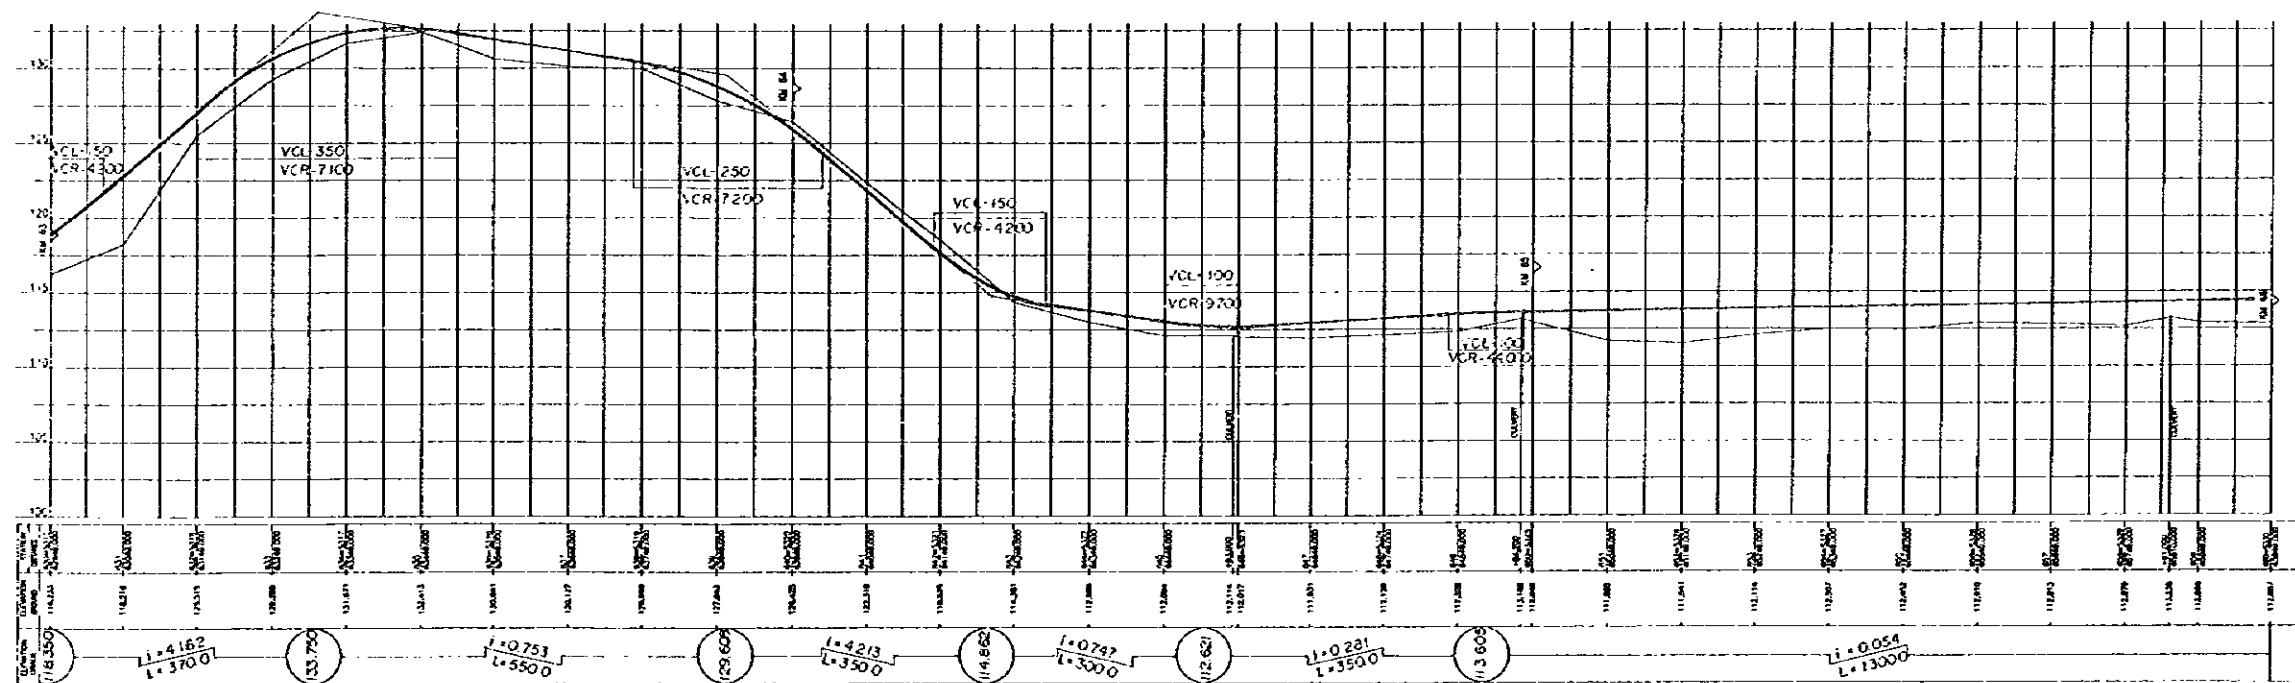

PERFIL PROFILE

ESCALA SCALE: HORIZONTAL 1:2000 VERTICAL 1:1000

DE: PARAGUARI A VILLARRICA

PIANTA PLAN (22)

FROM: PARAGUARI TO VILLARRICA

PERFIL PROFILE

ESCALA
SCALE: HORIZONTAL 1:5000 VERTICAL 1:1000

DE: PARAGUARI A VILLARRICA

PLANTA PLAN (23)

FROM: PARAGUARI TO VILLARRICA

PERFIL PROFILE

ESCALA SCALE: HORIZONTAL 1:5000, VERTICAL 1:1000

DE: PARAGUARI A VILLARRICA

PLANTA PLAN (24)

FROM: PARAGUARI TO VILLARRICA

PERFIL PROFILE

FROM: PARAGUARI TO VILLARRICA

PERFIL
PROFILE

ESCALA
SCALE: HORIZONTAL VERTICAL

DE: PARAGUARI A VILLARRICA

PLANTA PLAN (27)

FROM: PARAGUARI TO VILLARRICA

PERFIL PROFILE

ESCALA SCALE: HORIZONTAL 1:18000 VERTICAL 1:500