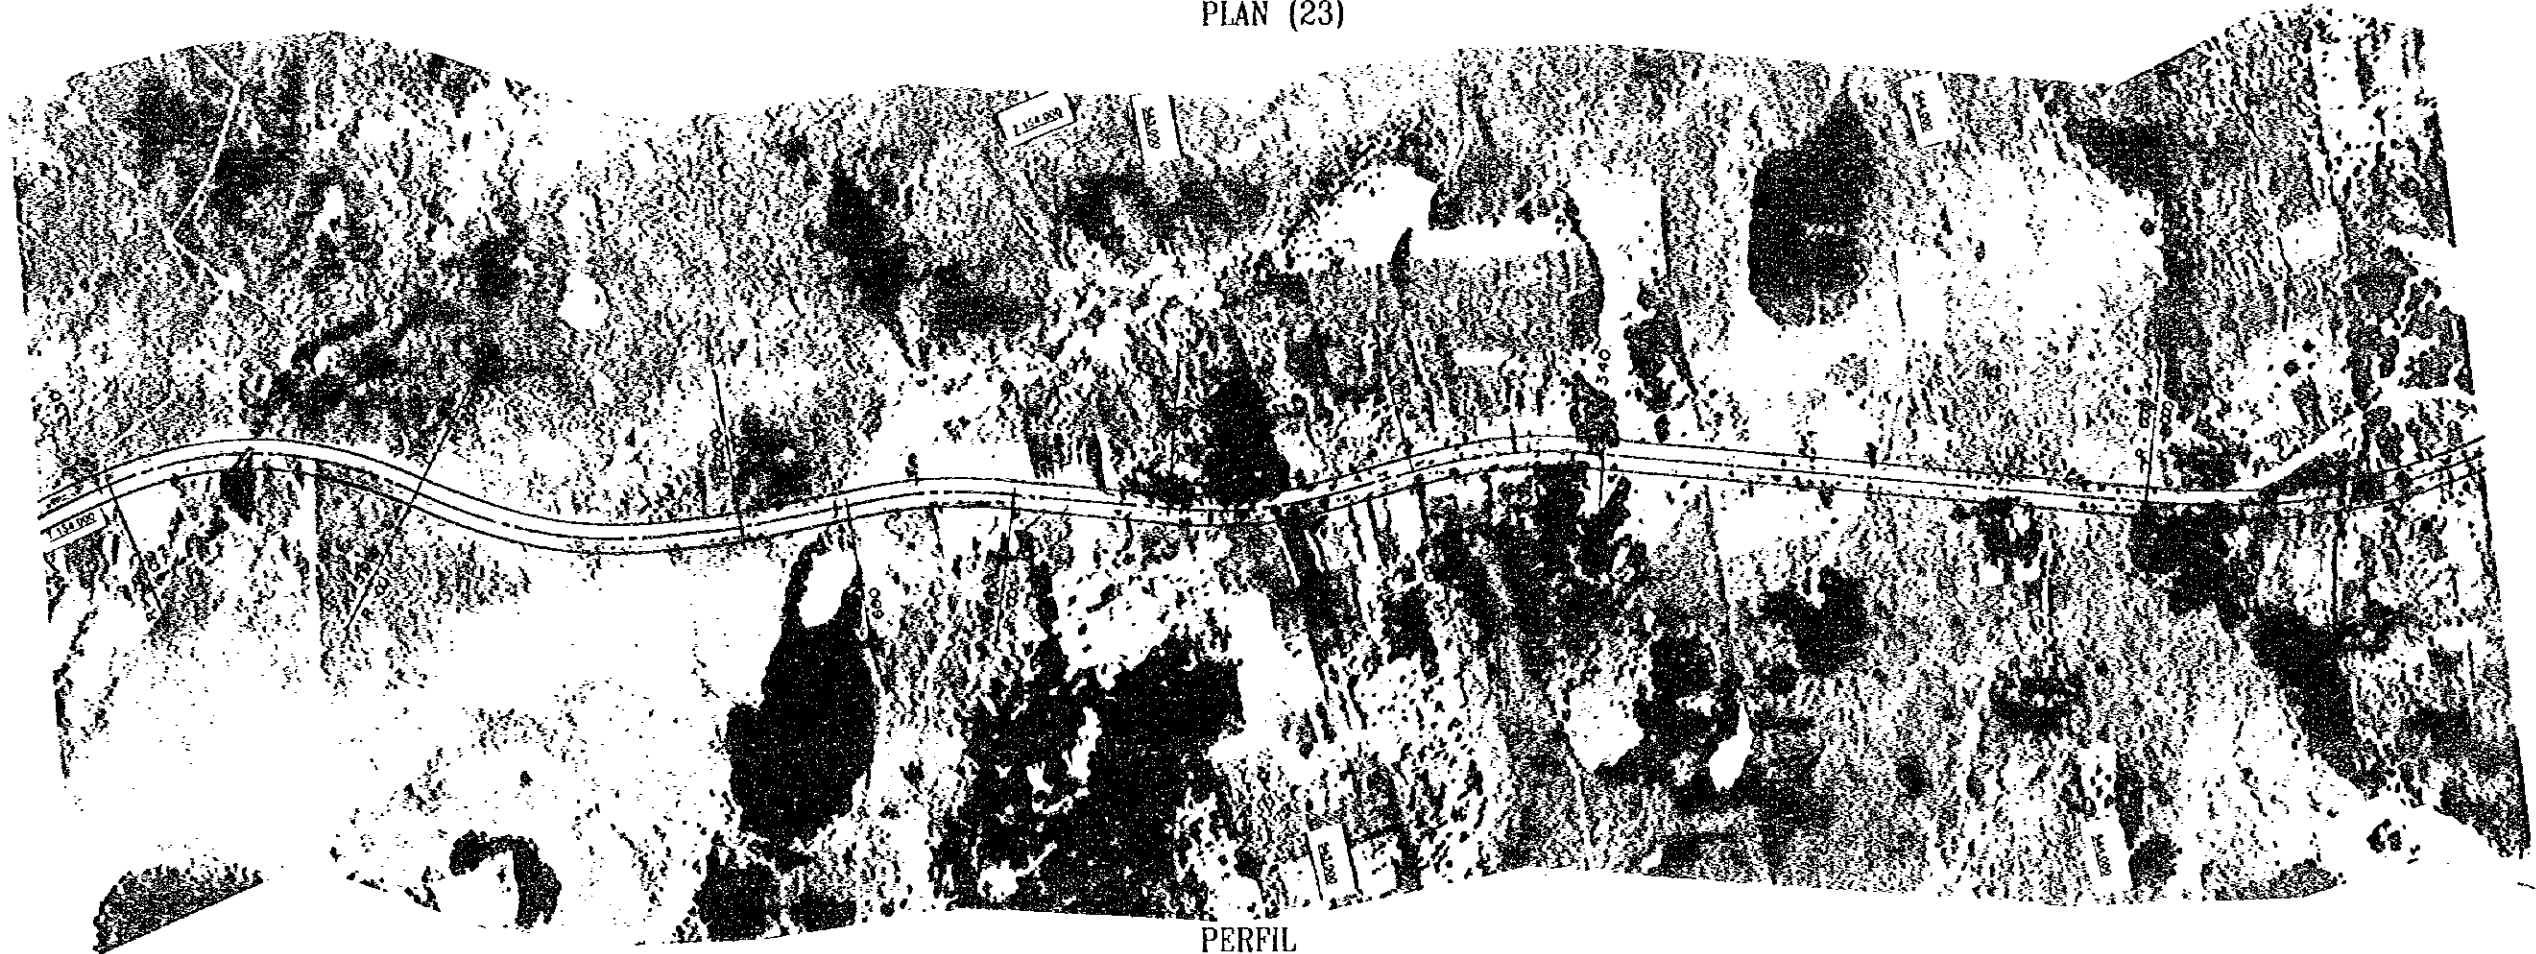

DE: PARAGUARI A VILLARRICA

PLANTA PLAN (23)

FROM: PARAGUARI TO VILLARRICA