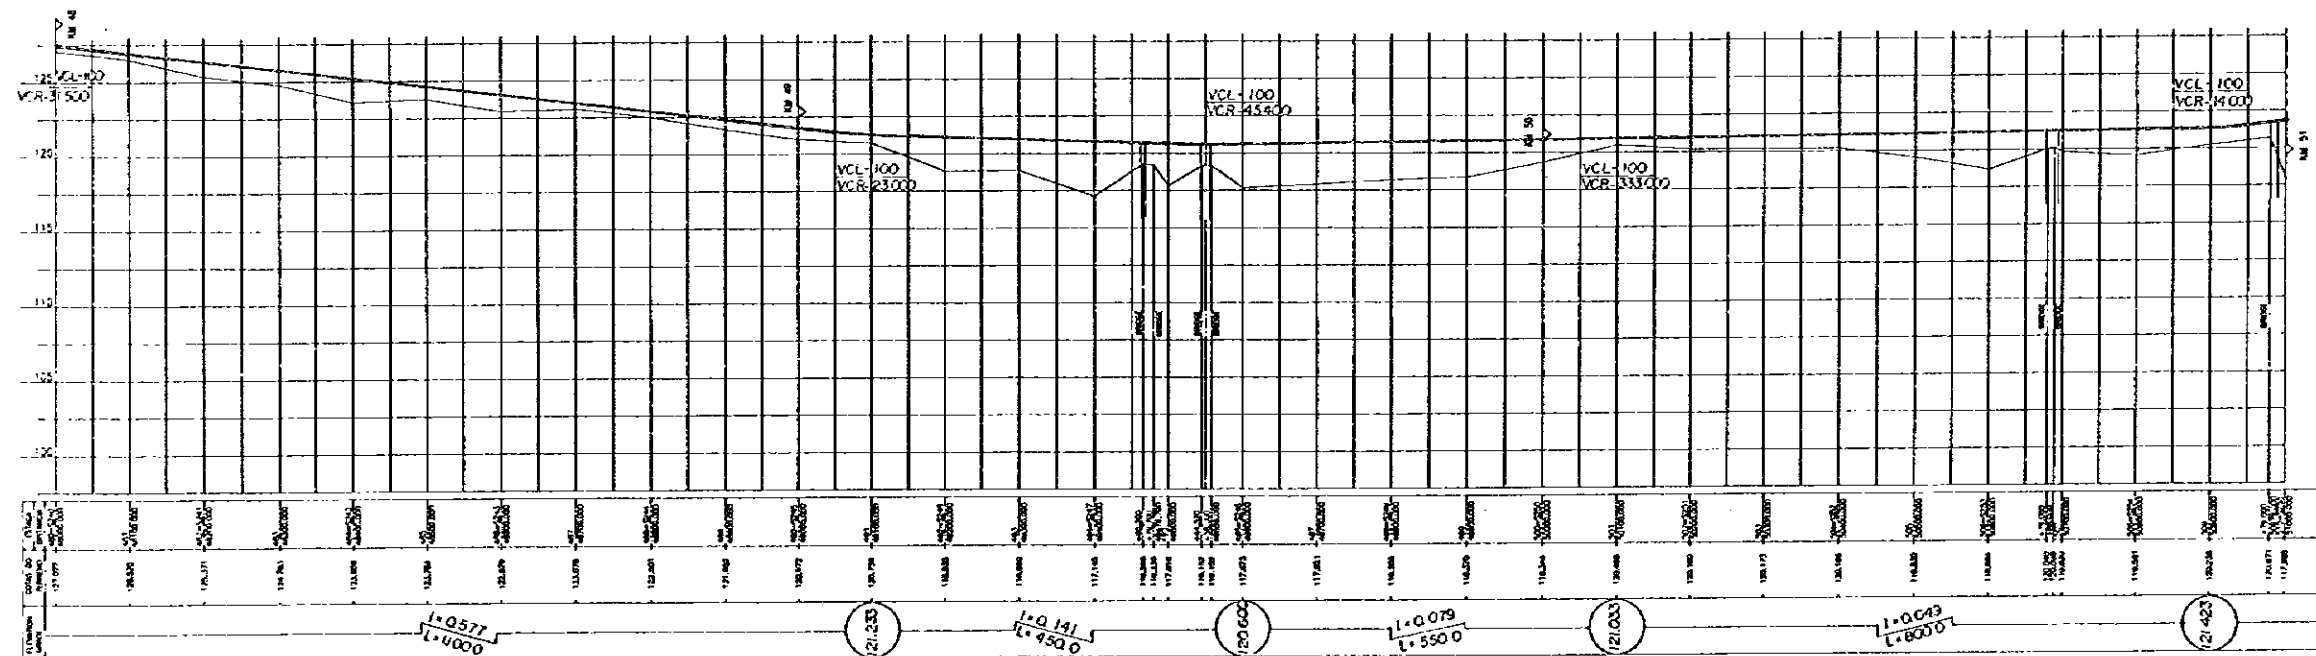

PERFIL
PROFILE

ESCALA
SCALE : HORIZONTAL VERTICAL

DE: PARAGUARI A VILLARRICA

FROM: PARAGUARI TO VILLARRICA

PLANTA
PLAN (15)

PERFIL
PROFILE

ESCALA
SCALE: HORIZONTAL $1:2000$, VERTICAL $1:200$

DE: PARAGUARI A VILLARRICA

FROM: PARAGUARI TO VILLARRICA

PLANTA
PLAN (16)

PERFIL
PROFILE

ESCALA
SCALE : HORIZONTAL 1:2000 VERTICAL 1:1000

DE: PARAGUARI A VILLARRICA

FROM: PARAGUARI TO VILLARRICA

PLANTA
PLAN (17)

DE: PARAGUARI A VILLARRICA

FROM: PARAGUARI TO VILLARRICA

PERFIL
PROFILE

ESCALA
SCALE: HORIZONTAL VERTICAL

DE: PARAGUARI A VILLARRICA

PLANTA PLAN (27)

FROM: PARAGUARI TO VILLARRICA

PERFIL PROFILE

ESCALA SCALE: HORIZONTAL 1:18000 VERTICAL 1:500

DE: PARAGUARI A VILLARRICA

PLANTA PLAN (28)

FROM: PARAGUARI TO VILLARRICA

PERFIL PROFILE

ESCALA SCALE: HORIZONTAL 1:1000 VERTICAL 1:1000