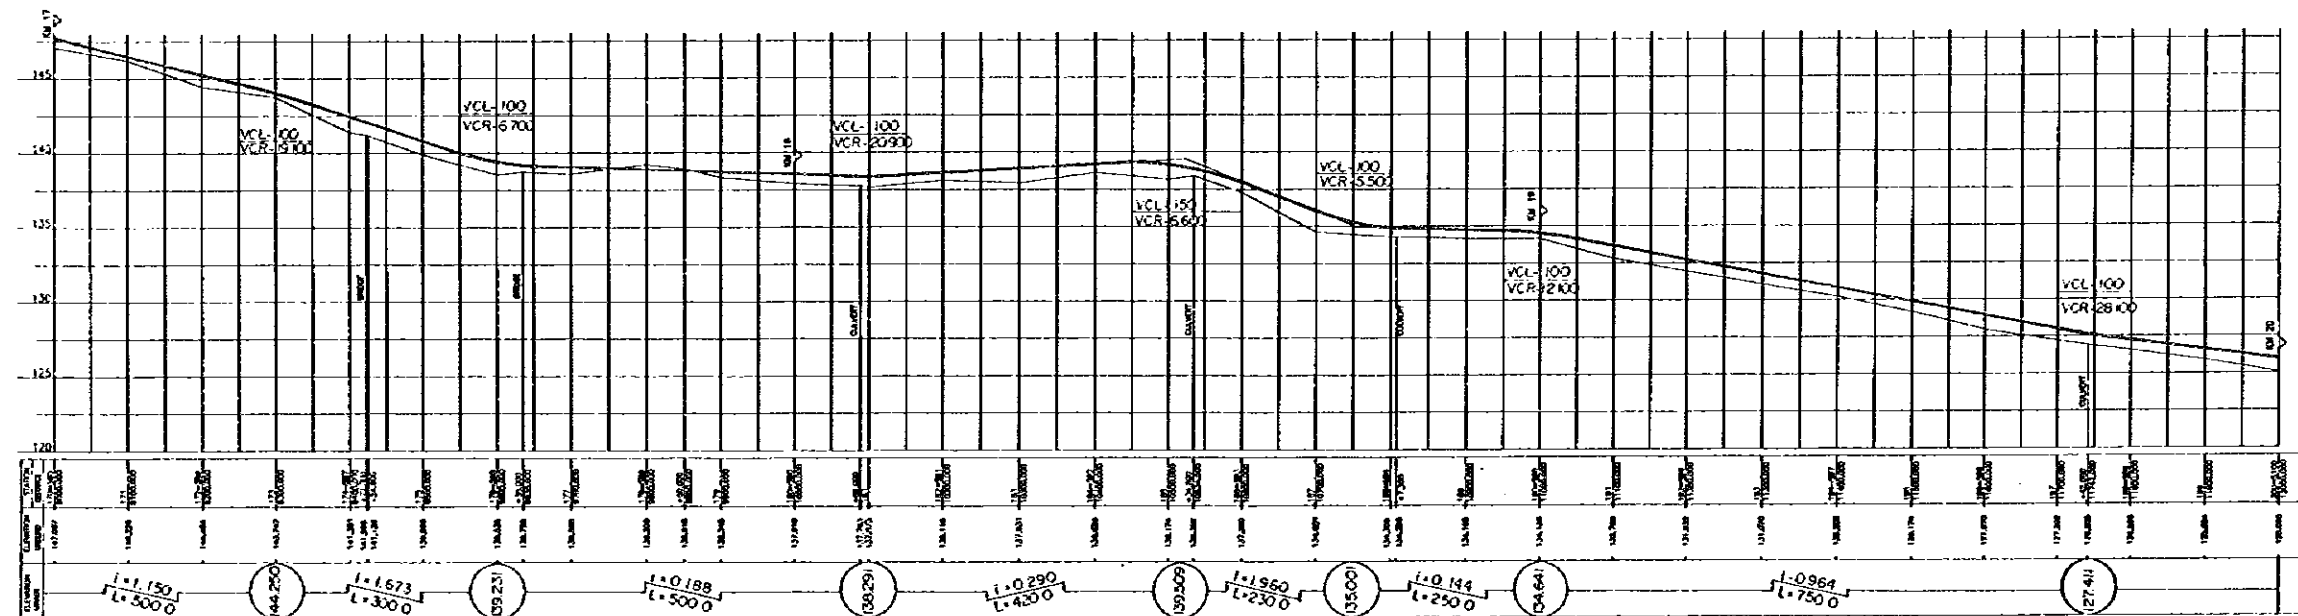

FROM: LA COLMENA TO TEBYCUARY

PLANTA
PLAN (06)

PERFIL
PROFILE

ESCALA
SCALE: HORIZONTAL  , VERTICAL 

DE: LA COLMENA A TEBYCUARY

FROM: LA COLMENA TO TEBYCUARY

PLANTA
PLAN (07)

PERFIL
PROFILE

ESCALA
SCALE : HORIZONTAL 1:5000, VERTICAL 1:200

DE: LA COLMENA A TEBYCUARY

FROM: LA COLMENA TO TEBYCUARY

PLANTA PLAN (08)

PERFIL PROFILE

ESCALA SCALE: HORIZONTAL 1:5000 VERTICAL 1:1000

DE: LA COLMENA A TEBYCUARY