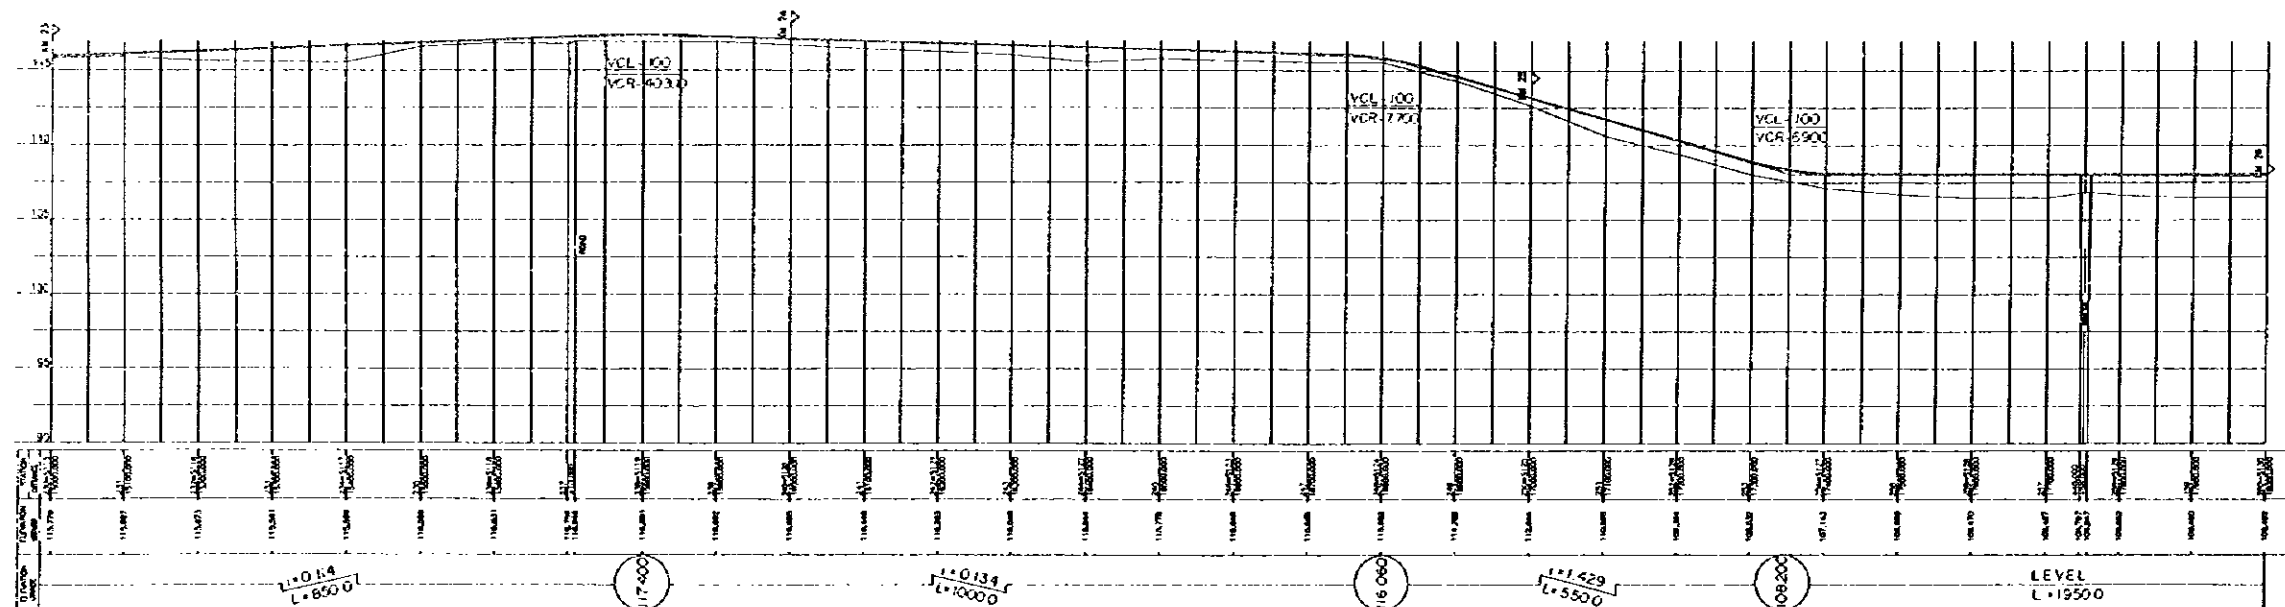

PERFIL
PROFILE

ESCALA
SCALE: HORIZONTAL 1:10000 VERTICAL 1:1000