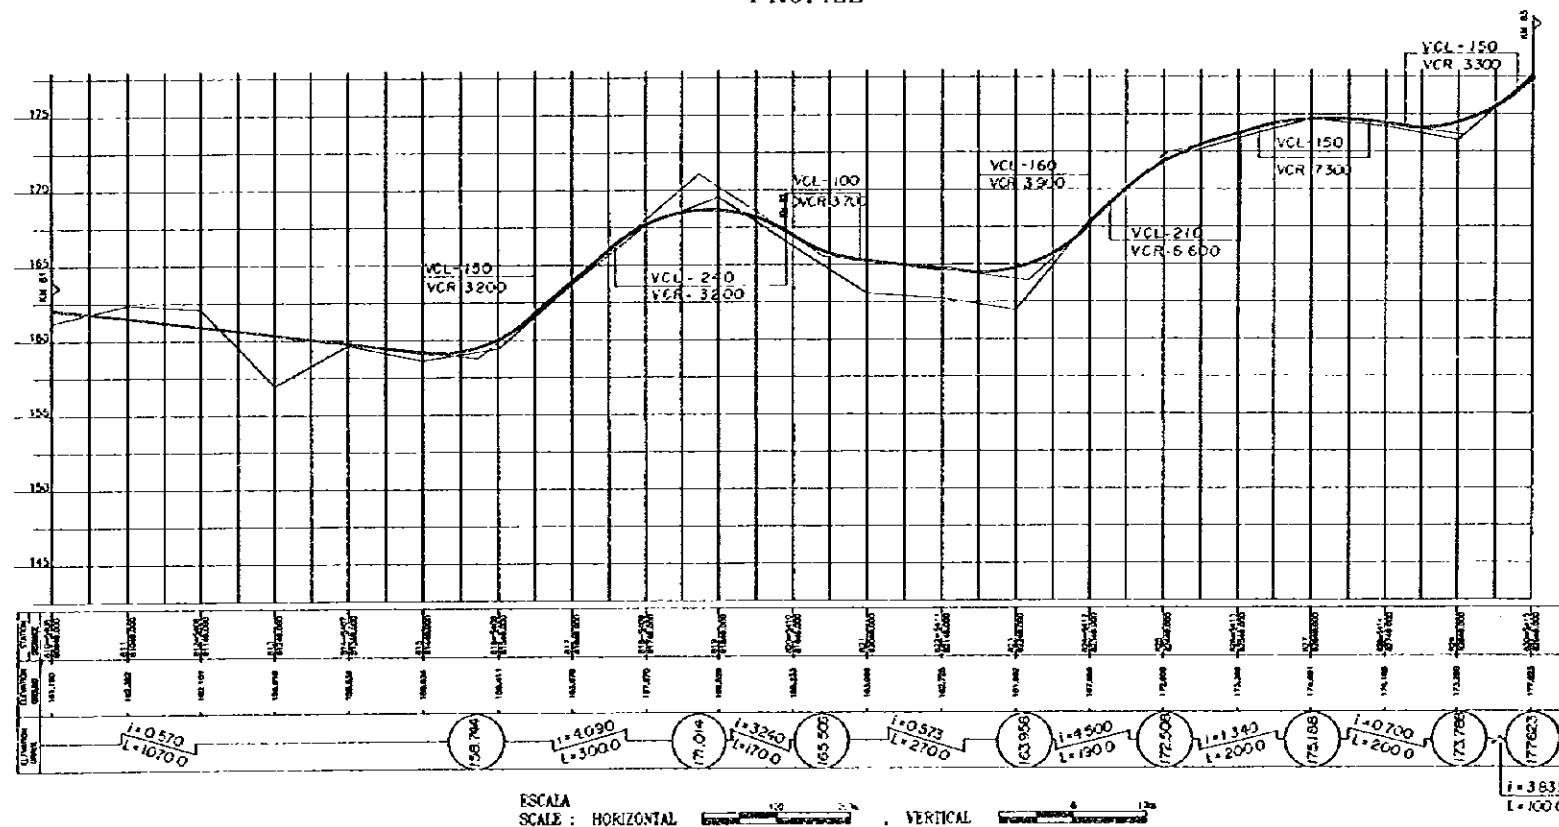

PERFIL
PROFILE

ESCALA
SCALE: HORIZONTAL  , VERTICAL 

DE: PARAGUARI A VILLARRICA

FROM: PARAGUARI TO VILLARRICA

PLANTA
PLAN (25)

PERFIL
PROFILE

ESCALA
SCALE: HORIZONTAL VERTICAL

DE: PARAGUARI A VILLARRICA

PLANTA PLAN (26)

FROM: PARAGUARI TO VILLARRICA

PERFIL PROFILE

ESCALA SCALE: HORIZONTAL 1:10000, VERTICAL 1:1000

DE: PARAGUARI A VILLARRICA

PLANTA PLAN (27)

FROM: PARAGUARI TO VILLARRICA

PERFIL PROFILE

ESCALA SCALE: HORIZONTAL 1:1000, VERTICAL 1:100

DE: PARAGUARI A VILLARRICA

PIANTA PLAN (28)

FROM: PARAGUARI TO VILLARRICA

PERFIL PROFILE

ESCALA SCALE: HORIZONTAL 1:10000 VERTICAL 1:1000