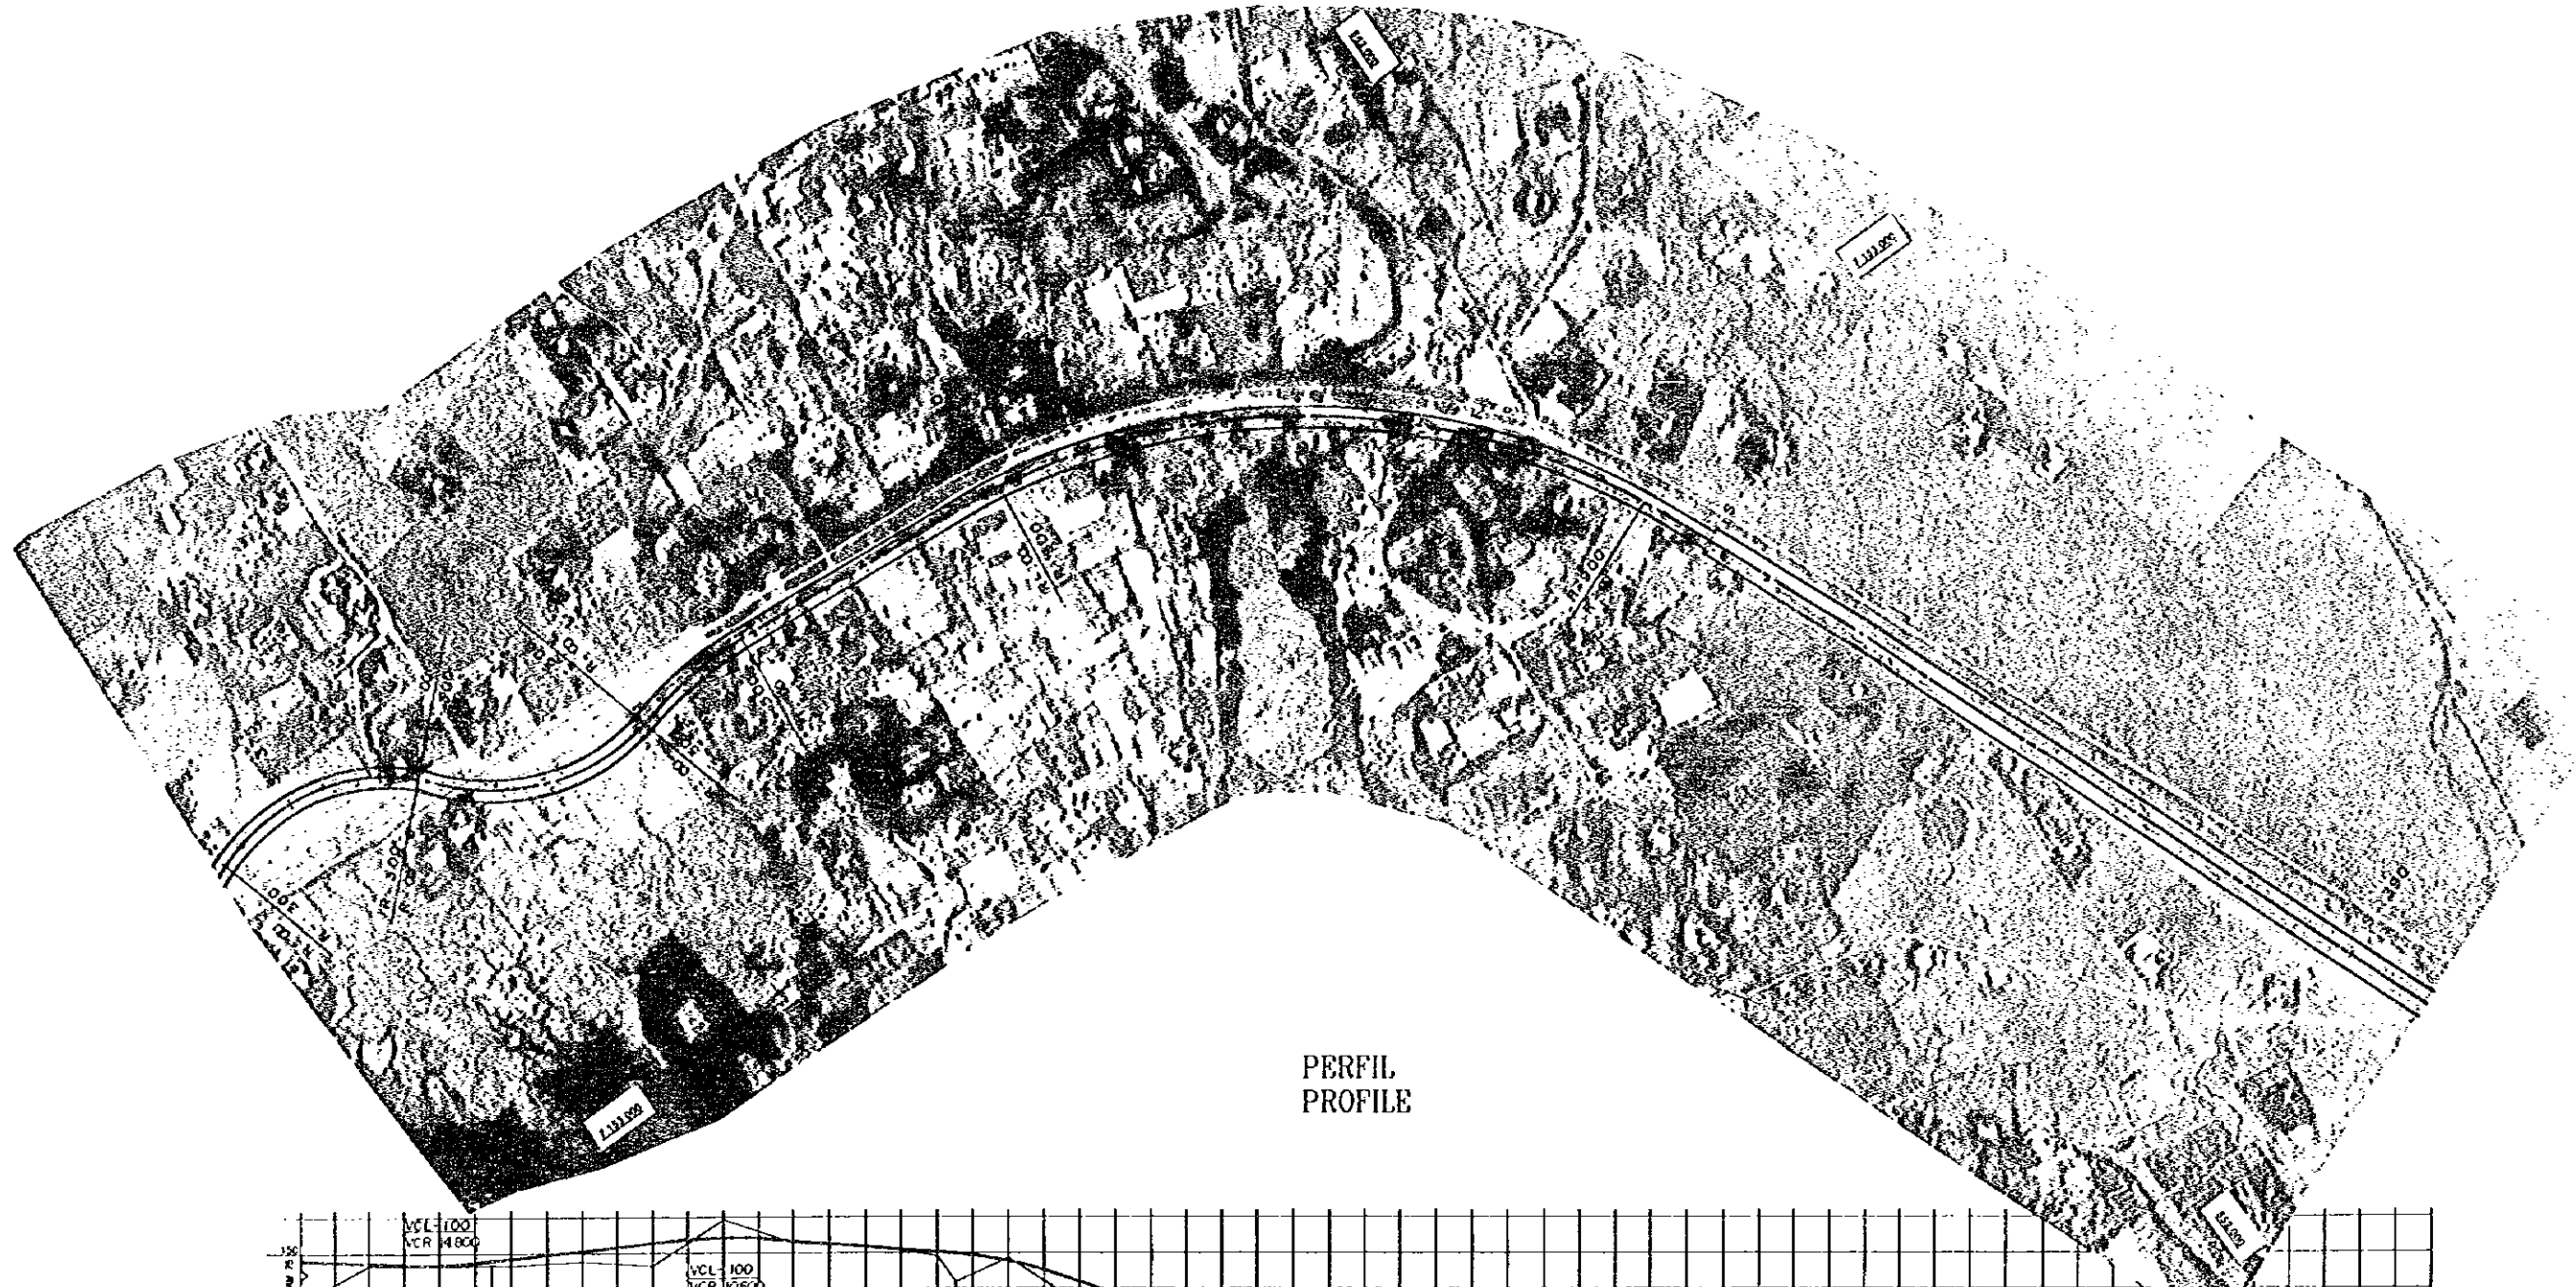

DE: PARAGUARI A VILLARRICA

PLANTA PLAN (23)

FROM: PARAGUARI TO VILLARRICA

PERFIL PROFILE

ESCALA SCALE: HORIZONTAL 1:5000, VERTICAL 1:5000

DE: PARAGUARI A VILLARRICA

PLANTA
PLAN (24)

FROM: PARAGUARI TO VILLARRICA

PERFIL
PROFILE

ESCALA
SCALE: HORIZONTAL  , VERTICAL 

DE: PARAGUARI A VILLARRICA

FROM: PARAGUARI TO VILLARRICA

PLANTA
PLAN (25)

PERFIL
PROFILE

ESCALA
SCALE: HORIZONTAL VERTICAL

DE: PARAGUARI A VILLARRICA

PLANTA PLAN (26)

FROM: PARAGUARI TO VILLARRICA

PERFIL PROFILE

ESCALA SCALE: HORIZONTAL 1:10000, VERTICAL 1:1000

DE: PARAGUARI A VILLARRICA

PLANTA PLAN (27)

FROM: PARAGUARI TO VILLARRICA

PERFIL PROFILE

ESCALA SCALE: HORIZONTAL 1:1000, VERTICAL 1:100

DE: PARAGUARI A VILLARRICA

PIANTA PLAN (28)

FROM: PARAGUARI TO VILLARRICA

PERFIL PROFILE

ESCALA SCALE: HORIZONTAL 1:10000 VERTICAL 1:1000