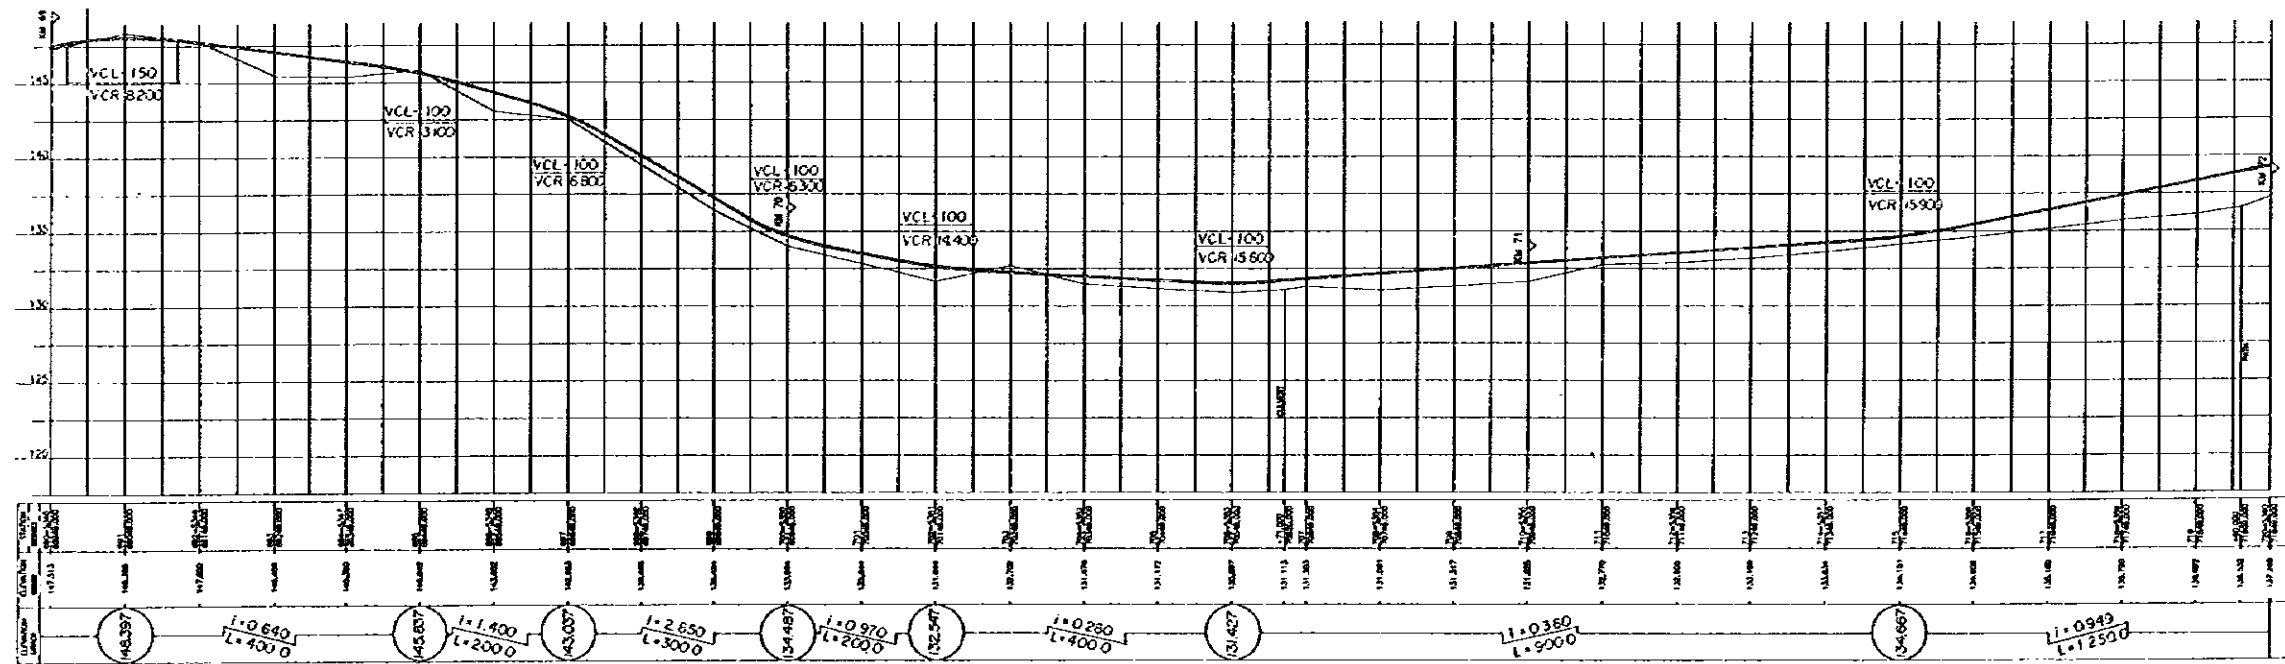

DE: PARAGUARI A VILLARRICA

PLANTA PLAN (23)

FROM: PARAGUARI TO VILLARRICA

PERFIL PROFILE

ESCALA SCALE: HORIZONTAL 1:5000, VERTICAL 1:5000

DE: PARAGUARI A VILLARRICA

PLANTA
PLAN (24)

FROM: PARAGUARI TO VILLARRICA

PERFIL
PROFILE

ESCALA
SCALE: HORIZONTAL  , VERTICAL 

DE: PARAGUARI A VILLARRICA

FROM: PARAGUARI TO VILLARRICA

PLANTA
PLAN (25)

PERFIL
PROFILE

ESCALA
SCALE: HORIZONTAL VERTICAL

DE: PARAGUARI A VILLARRICA

PLANTA PLAN (26)

FROM: PARAGUARI TO VILLARRICA

PERFIL PROFILE

ESCALA SCALE: HORIZONTAL 1:10000, VERTICAL 1:1000

DE: PARAGUARI A VILLARRICA

PLANTA PLAN (27)

FROM: PARAGUARI TO VILLARRICA

PERFIL PROFILE

ESCALA SCALE: HORIZONTAL 1:1000, VERTICAL 1:100

DE: PARAGUARI A VILLARRICA

PIANTA PLAN (28)

FROM: PARAGUARI TO VILLARRICA

PERFIL PROFILE

ESCALA SCALE: HORIZONTAL 1:10000 VERTICAL 1:1000