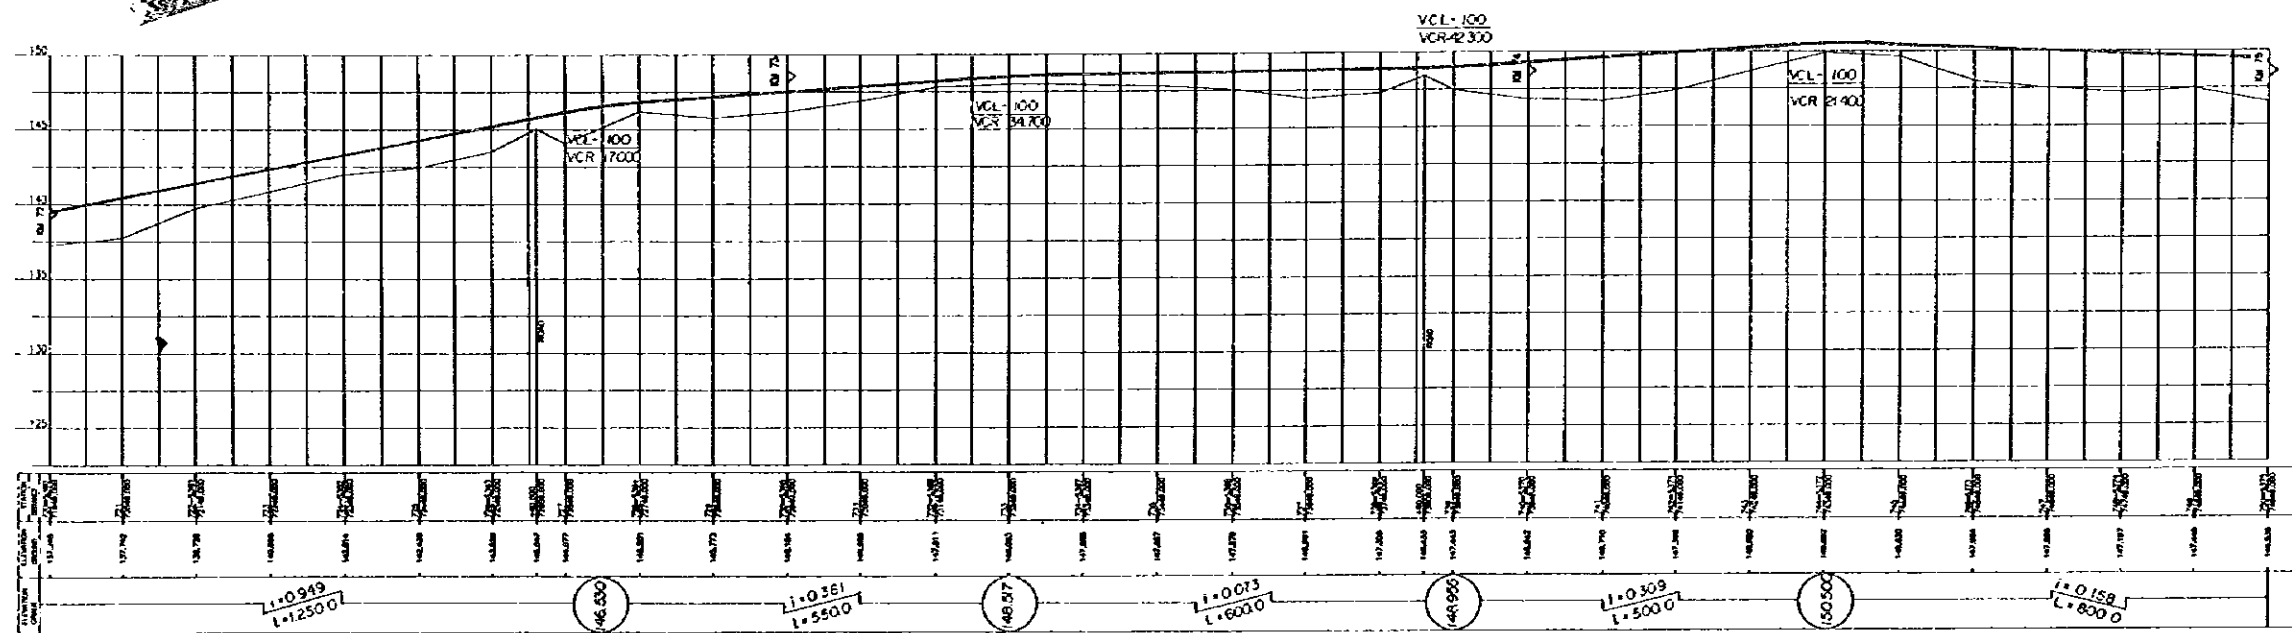

DE: PARAGUARI A VILLARRICA

PLANTA PLAN (23)

FROM: PARAGUARI TO VILLARRICA

PERFIL PROFILE

ESCALA SCALE: HORIZONTAL 1:5000, VERTICAL 1:5000

DE: PARAGUARI A VILLARRICA

PLANTA
PLAN (24)

FROM: PARAGUARI TO VILLARRICA

PERFIL
PROFILE

ESCALA
SCALE: HORIZONTAL  , VERTICAL 

DE: PARAGUARI A VILLARRICA

FROM: PARAGUARI TO VILLARRICA

PLANTA
PLAN (25)

PERFIL
PROFILE

ESCALA
SCALE: HORIZONTAL VERTICAL

DE: PARAGUARI A VILLARRICA

PLANTA PLAN (26)

FROM: PARAGUARI TO VILLARRICA

PERFIL PROFILE

ESCALA SCALE: HORIZONTAL 1:10000, VERTICAL 1:1000

DE: PARAGUARI A VILLARRICA

PLANTA PLAN (27)

FROM: PARAGUARI TO VILLARRICA

PERFIL PROFILE

ESCALA SCALE: HORIZONTAL 1:1000, VERTICAL 1:100

DE: PARAGUARI A VILLARRICA

PIANTA PLAN (28)

FROM: PARAGUARI TO VILLARRICA

PERFIL PROFILE

ESCALA SCALE: HORIZONTAL 1:10000 VERTICAL 1:1000