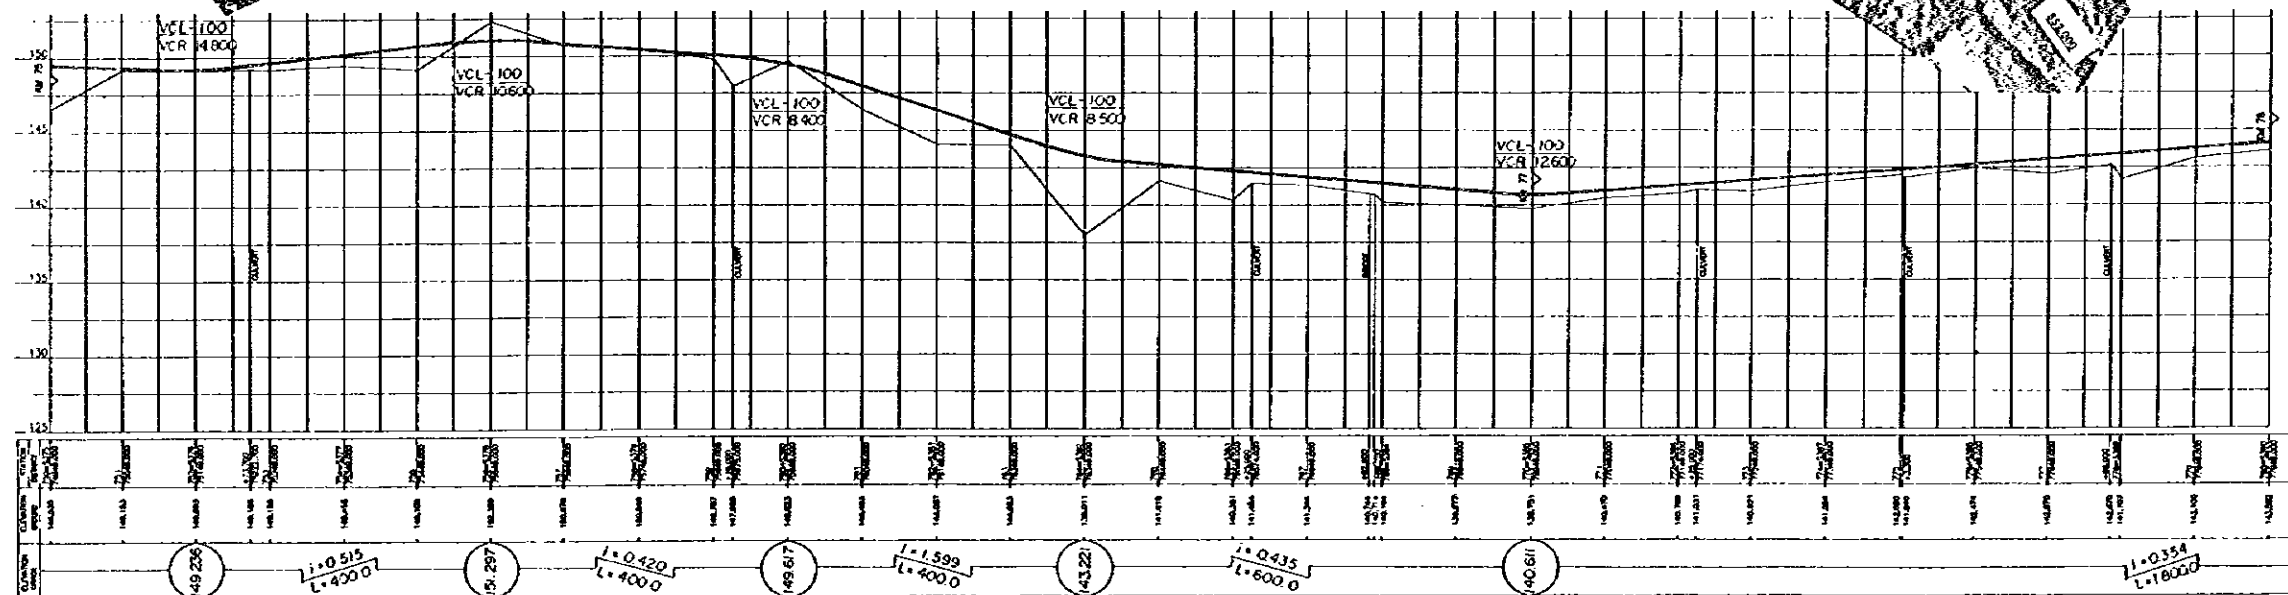

DE: PARAGUARI A VILLARRICA

PLANTA PLAN (23)

FROM: PARAGUARI TO VILLARRICA

PERFIL PROFILE

ESCALA SCALE: HORIZONTAL 1:5000, VERTICAL 1:5000

DE: PARAGUARI A VILLARRICA

PLANTA
PLAN (24)

FROM: PARAGUARI TO VILLARRICA

PERFIL
PROFILE

ESCALA
SCALE: HORIZONTAL  , VERTICAL 

DE: PARAGUARI A VILLARRICA

FROM: PARAGUARI TO VILLARRICA

PLANTA
PLAN (25)

PERFIL
PROFILE

ESCALA
SCALE: HORIZONTAL VERTICAL

DE: PARAGUARI A VILLARRICA

PLANTA PLAN (26)

FROM: PARAGUARI TO VILLARRICA

PERFIL PROFILE

ESCALA SCALE: HORIZONTAL 1:10000, VERTICAL 1:1000

DE: PARAGUARI A VILLARRICA

PLANTA PLAN (27)

FROM: PARAGUARI TO VILLARRICA

PERFIL PROFILE

ESCALA SCALE: HORIZONTAL 1:1000, VERTICAL 1:100

DE: PARAGUARI A VILLARRICA

PIANTA PLAN (28)

FROM: PARAGUARI TO VILLARRICA

PERFIL PROFILE

ESCALA SCALE: HORIZONTAL 1:10000 VERTICAL 1:1000