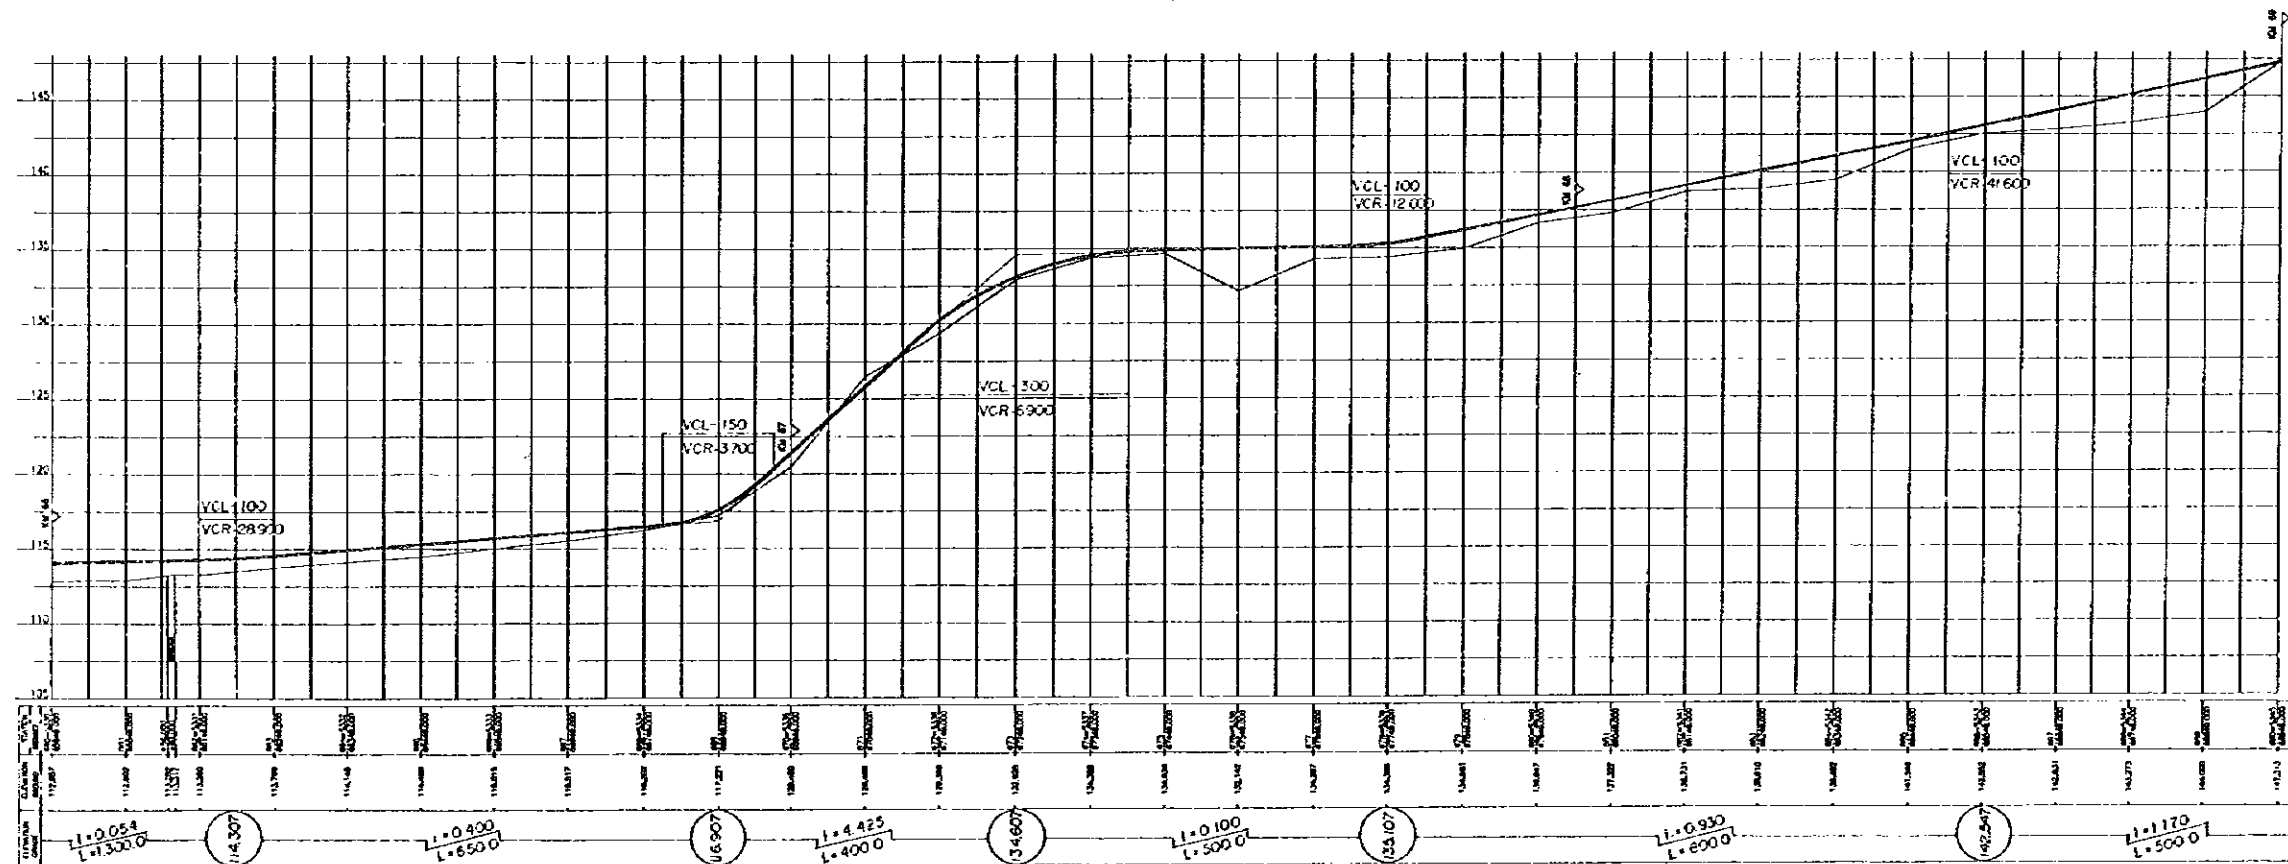

DE: PARAGUARI A VILLARRICA

PLANTA PLAN (23)

FROM: PARAGUARI TO VILLARRICA

PERFIL PROFILE

ESCALA SCALE: HORIZONTAL 1:5000, VERTICAL 1:5000

DE: PARAGUARI A VILLARRICA

PLANTA
PLAN (24)

FROM: PARAGUARI TO VILLARRICA

PERFIL
PROFILE

ESCALA
SCALE: HORIZONTAL  , VERTICAL 

DE: PARAGUARI A VILLARRICA

FROM: PARAGUARI TO VILLARRICA

PLANTA
PLAN (25)

PERFIL
PROFILE

ESCALA
SCALE: HORIZONTAL VERTICAL

DE: PARAGUARI A VILLARRICA

PLANTA PLAN (26)

FROM: PARAGUARI TO VILLARRICA

PERFIL PROFILE

ESCALA SCALE: HORIZONTAL 1:10000, VERTICAL 1:1000

DE: PARAGUARI A VILLARRICA

PLANTA PLAN (27)

FROM: PARAGUARI TO VILLARRICA

PERFIL PROFILE

ESCALA SCALE: HORIZONTAL 1:1000, VERTICAL 1:100

DE: PARAGUARI A VILLARRICA

PIANTA PLAN (28)

FROM: PARAGUARI TO VILLARRICA

PERFIL PROFILE

ESCALA SCALE: HORIZONTAL 1:10000 VERTICAL 1:1000