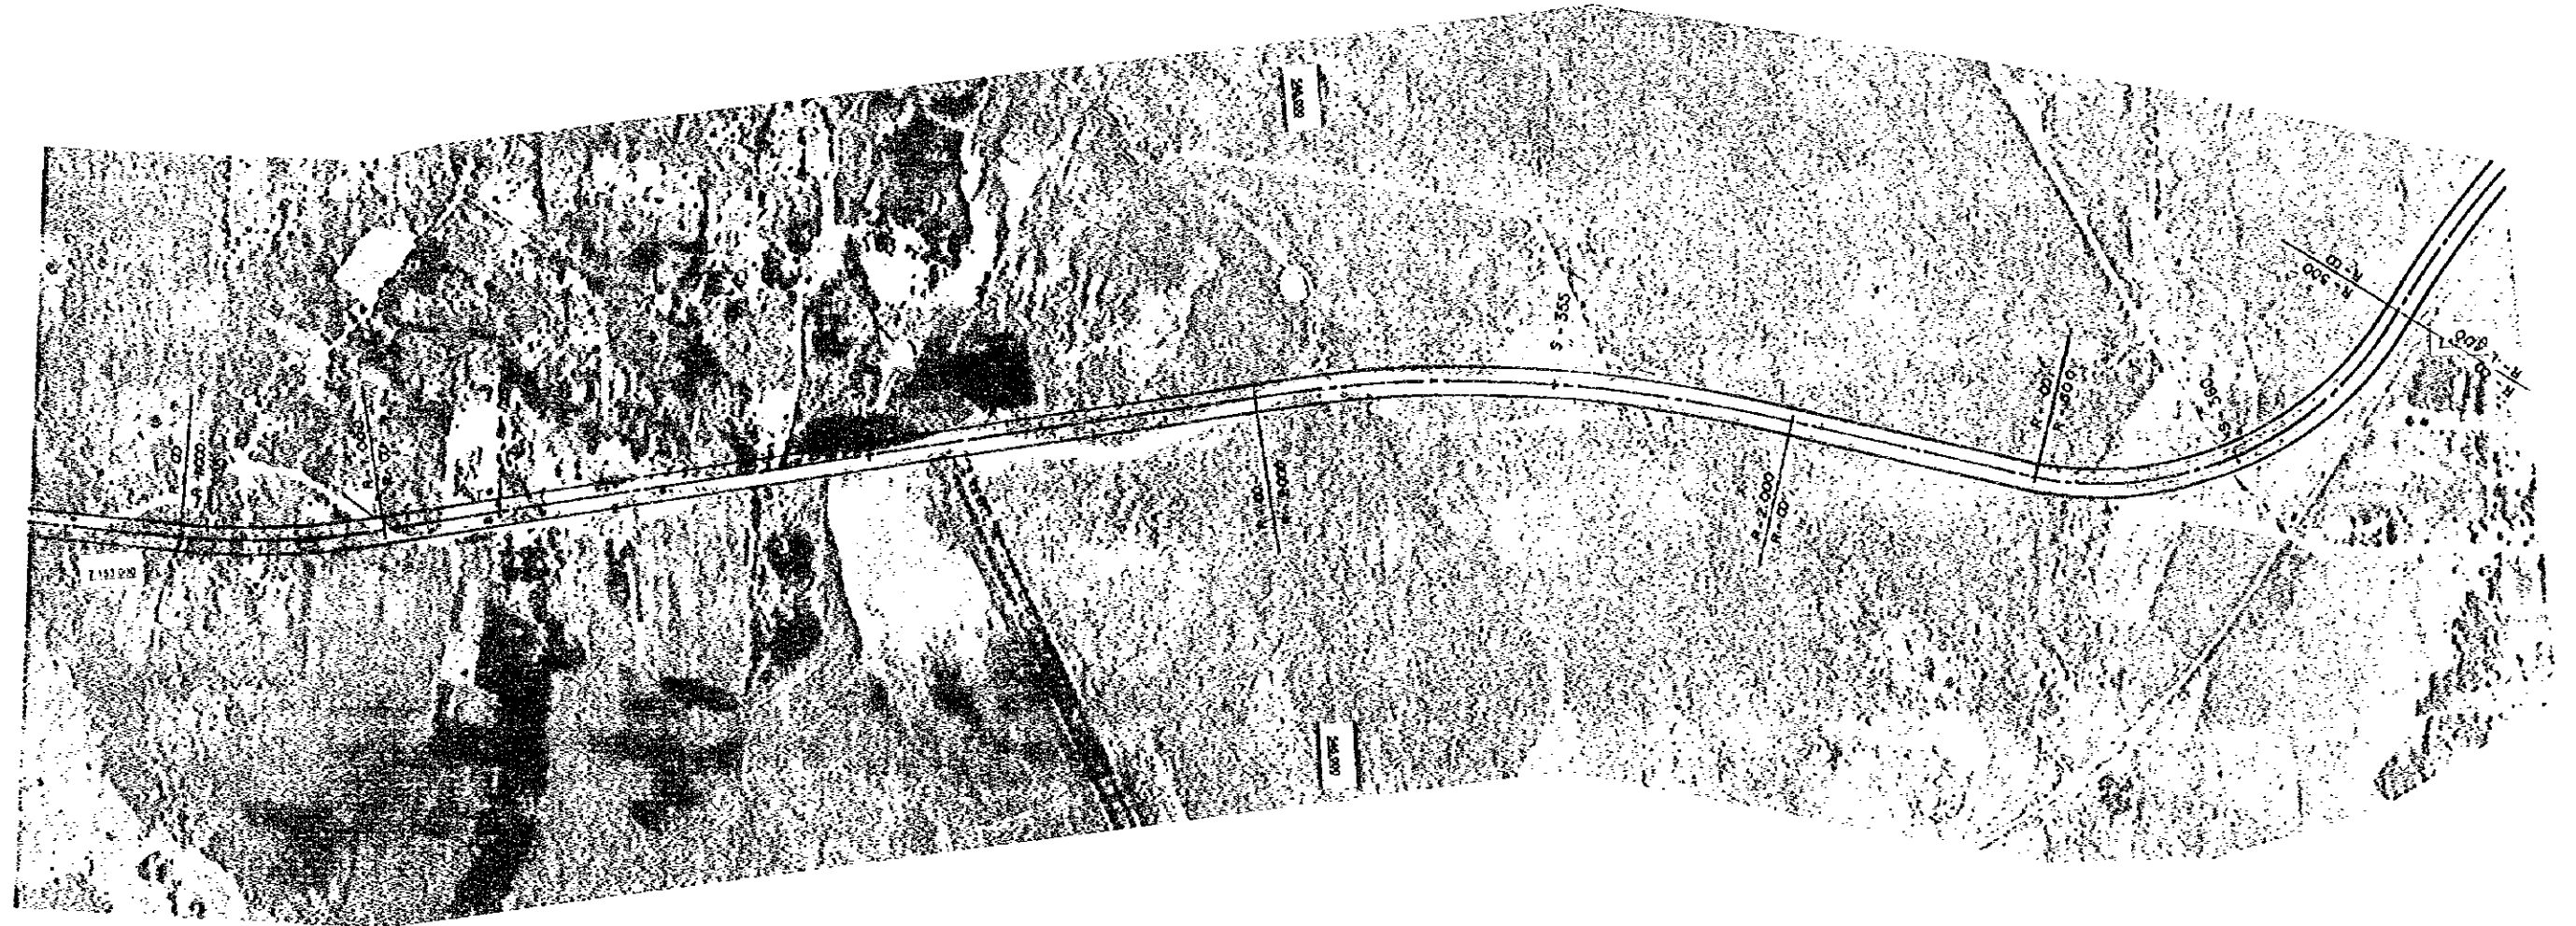

DE: PARAGUARI A VILLARRICA

PLANTA PLAN (23)

FROM: PARAGUARI TO VILLARRICA

PERFIL PROFILE

ESCALA SCALE: HORIZONTAL 1:5000, VERTICAL 1:5000

DE: PARAGUARI A VILLARRICA

PLANTA
PLAN (24)

FROM: PARAGUARI TO VILLARRICA

PERFIL
PROFILE

ESCALA
SCALE: HORIZONTAL  , VERTICAL 

DE: PARAGUARI A VILLARRICA

FROM: PARAGUARI TO VILLARRICA

PLANTA
PLAN (25)

PERFIL
PROFILE

ESCALA
SCALE: HORIZONTAL VERTICAL

DE: PARAGUARI A VILLARRICA

PLANTA PLAN (26)

FROM: PARAGUARI TO VILLARRICA

PERFIL PROFILE

ESCALA SCALE: HORIZONTAL 1:10000, VERTICAL 1:1000

DE: PARAGUARI A VILLARRICA

PLANTA PLAN (27)

FROM: PARAGUARI TO VILLARRICA

PERFIL PROFILE

ESCALA SCALE: HORIZONTAL 1:1000, VERTICAL 1:100

DE: PARAGUARI A VILLARRICA

PIANTA PLAN (28)

FROM: PARAGUARI TO VILLARRICA

PERFIL PROFILE

ESCALA SCALE: HORIZONTAL 1:10000 VERTICAL 1:1000