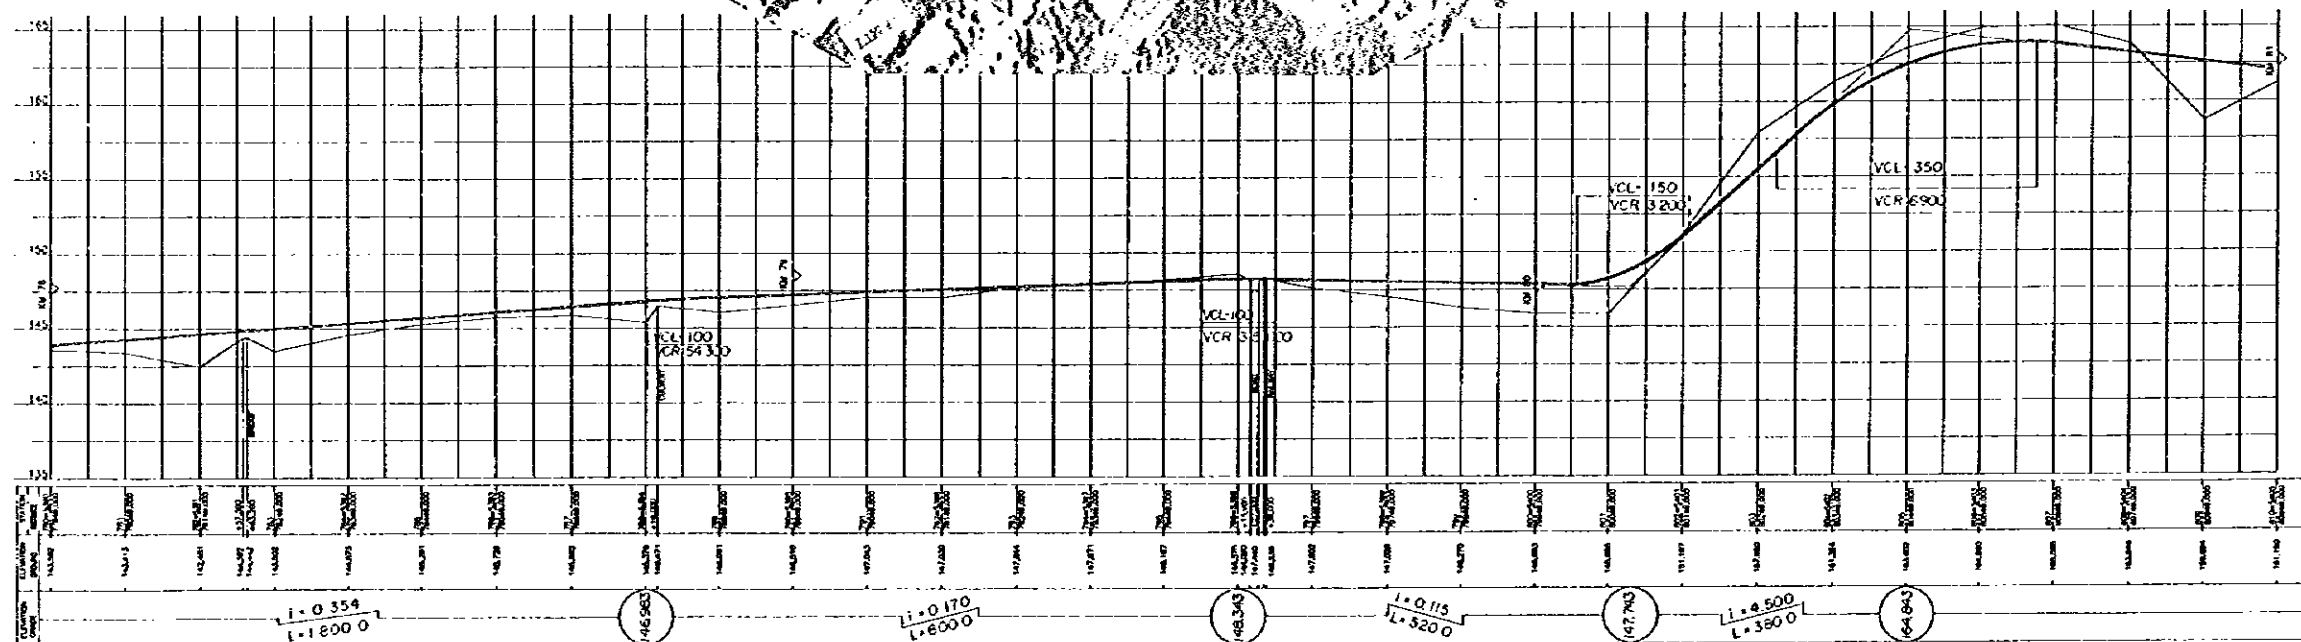

PLANTA PLAN (26)

FROM: PARAGUARI TO VILLARRICA

PERFIL PROFILE

ESCALA SCALE: HORIZONTAL 1:10000, VERTICAL 1:1000

DE: PARAGUARI A VILLARRICA

PLANTA PLAN (27)

FROM: PARAGUARI TO VILLARRICA

PERFIL PROFILE

ESCALA SCALE: HORIZONTAL 1:1000, VERTICAL 1:100

DE: PARAGUARI A VILLARRICA

PIANTA PLAN (28)

FROM: PARAGUARI TO VILLARRICA

PERFIL PROFILE

ESCALA SCALE: HORIZONTAL 1:10000 VERTICAL 1:1000