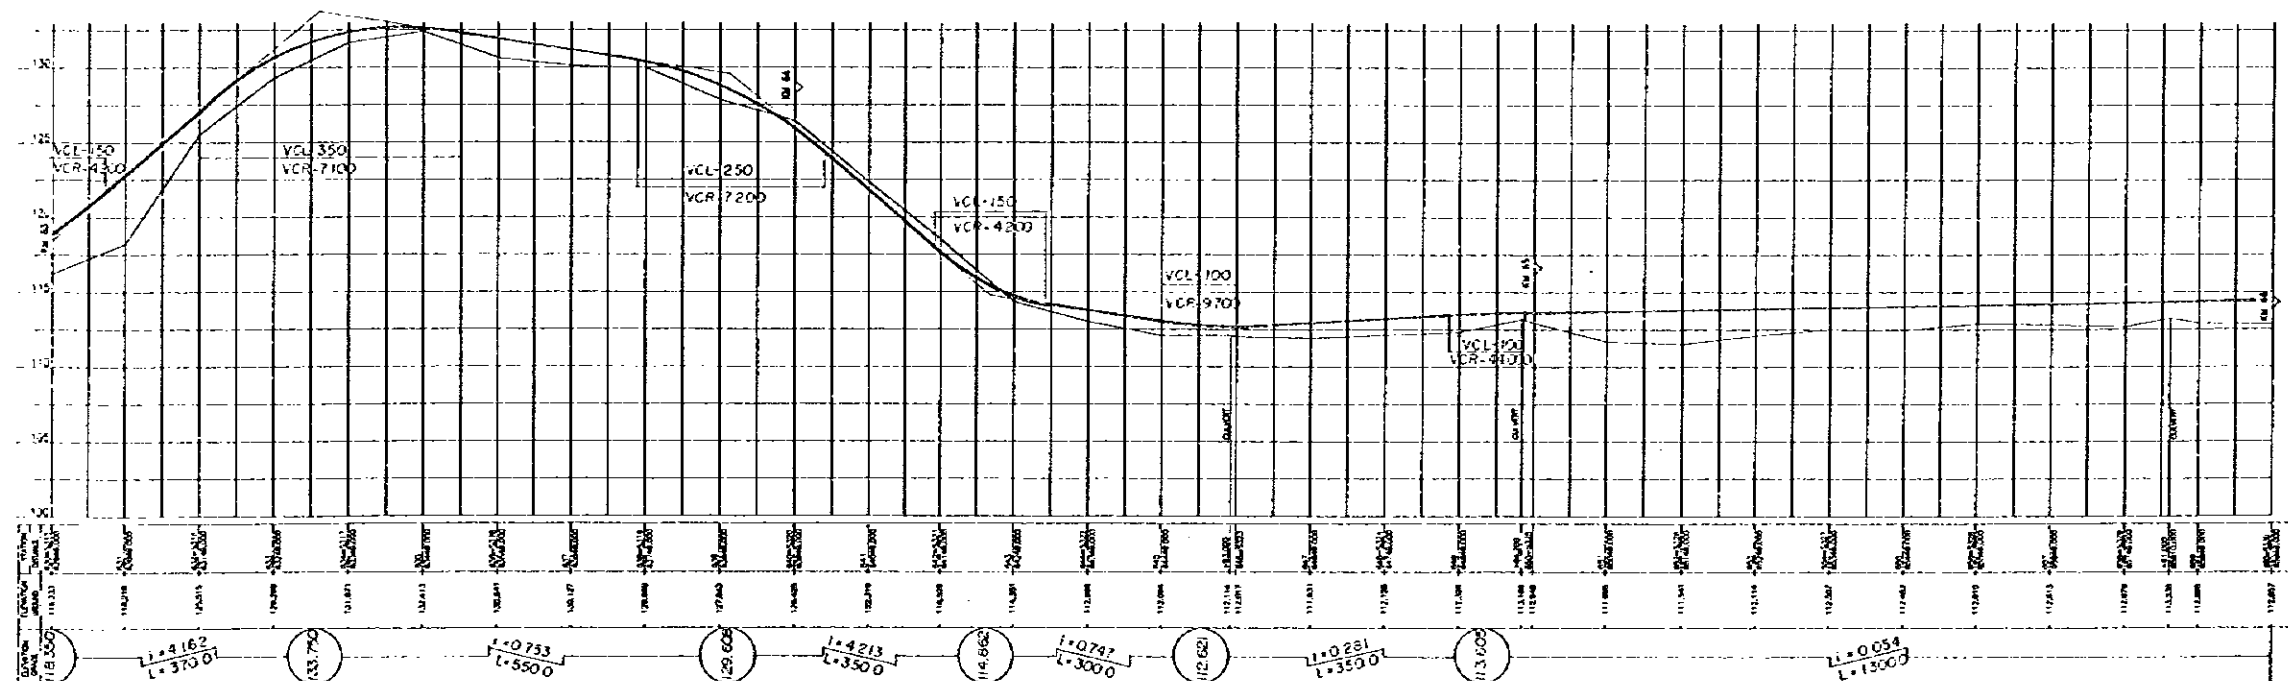

PERFIL
PROFILE

ESCALA
SCALE : HORIZONTAL  , VERTICAL 

DE: PARAGUARI A VILLARRICA

FROM: PARAGUARI TO VILLARRICA

PLANTA PLAN (19)

PERFIL PROFILE

ESCALA SCALE: HORIZONTAL 1:1000 VERTICAL 1:20

DE: PARAGUARI A VILLARRICA

PLANTA
PLAN (20)

FROM: PARAGUARI TO VILLARRICA

PERFIL
PROFILE

DE: PARAGUARI A VILLARRICA

FROM: PARAGUARI TO VILLARRICA

PLANTA PLAN (21)

PERFIL PROFILE

ESCALA SCALE: HORIZONTAL 1:2000, VERTICAL 1:200

DE: PARAGUARI A VILLARRICA

PIANTA
PLAN (22)

FROM: PARAGUARI TO VILLARRICA

PERFIL
PROFILE

ESCALA
SCALE: HORIZONTAL VERTICAL