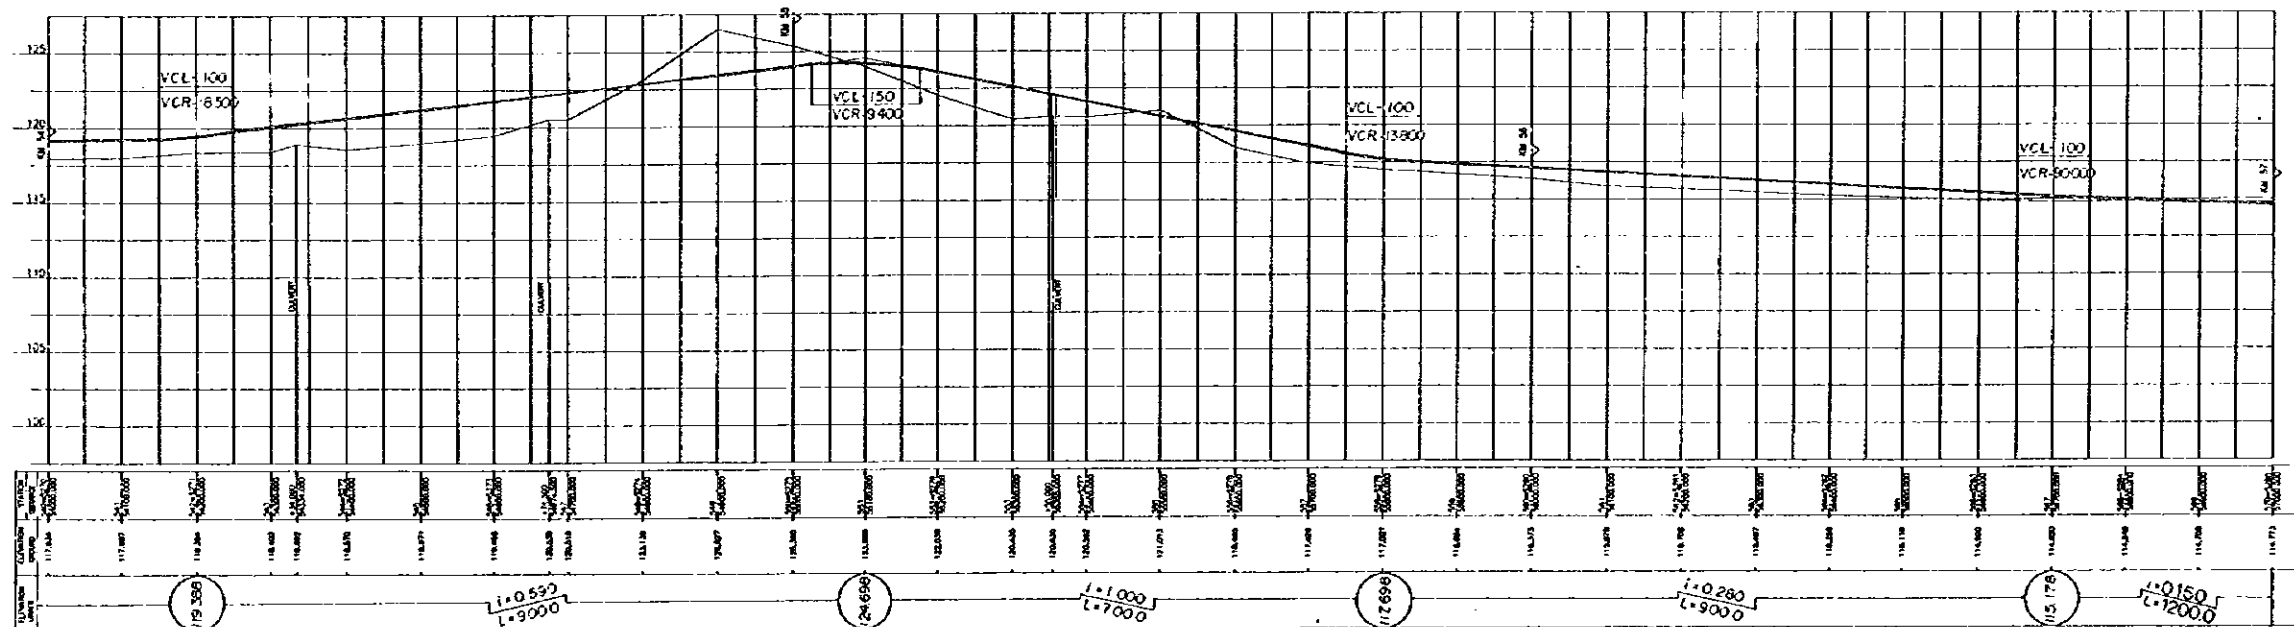

PERFIL
PROFILE

ESCALA
SCALE : HORIZONTAL  , VERTICAL 

DE: PARAGUARI A VILLARRICA

FROM: PARAGUARI TO VILLARRICA

PLANTA PLAN (19)

PERFIL PROFILE

ESCALA SCALE: HORIZONTAL 1:1000 VERTICAL 1:20

DE: PARAGUARI A VILLARRICA

PLANTA
PLAN (20)

FROM: PARAGUARI TO VILLARRICA

PERFIL
PROFILE

DE: PARAGUARI A VILLARRICA

FROM: PARAGUARI TO VILLARRICA

PLANTA PLAN (21)

PERFIL PROFILE

ESCALA SCALE: HORIZONTAL 1:2000, VERTICAL 1:200

DE: PARAGUARI A VILLARRICA

PIANTA
PLAN (22)

FROM: PARAGUARI TO VILLARRICA

PERFIL
PROFILE

ESCALA
SCALE: HORIZONTAL VERTICAL