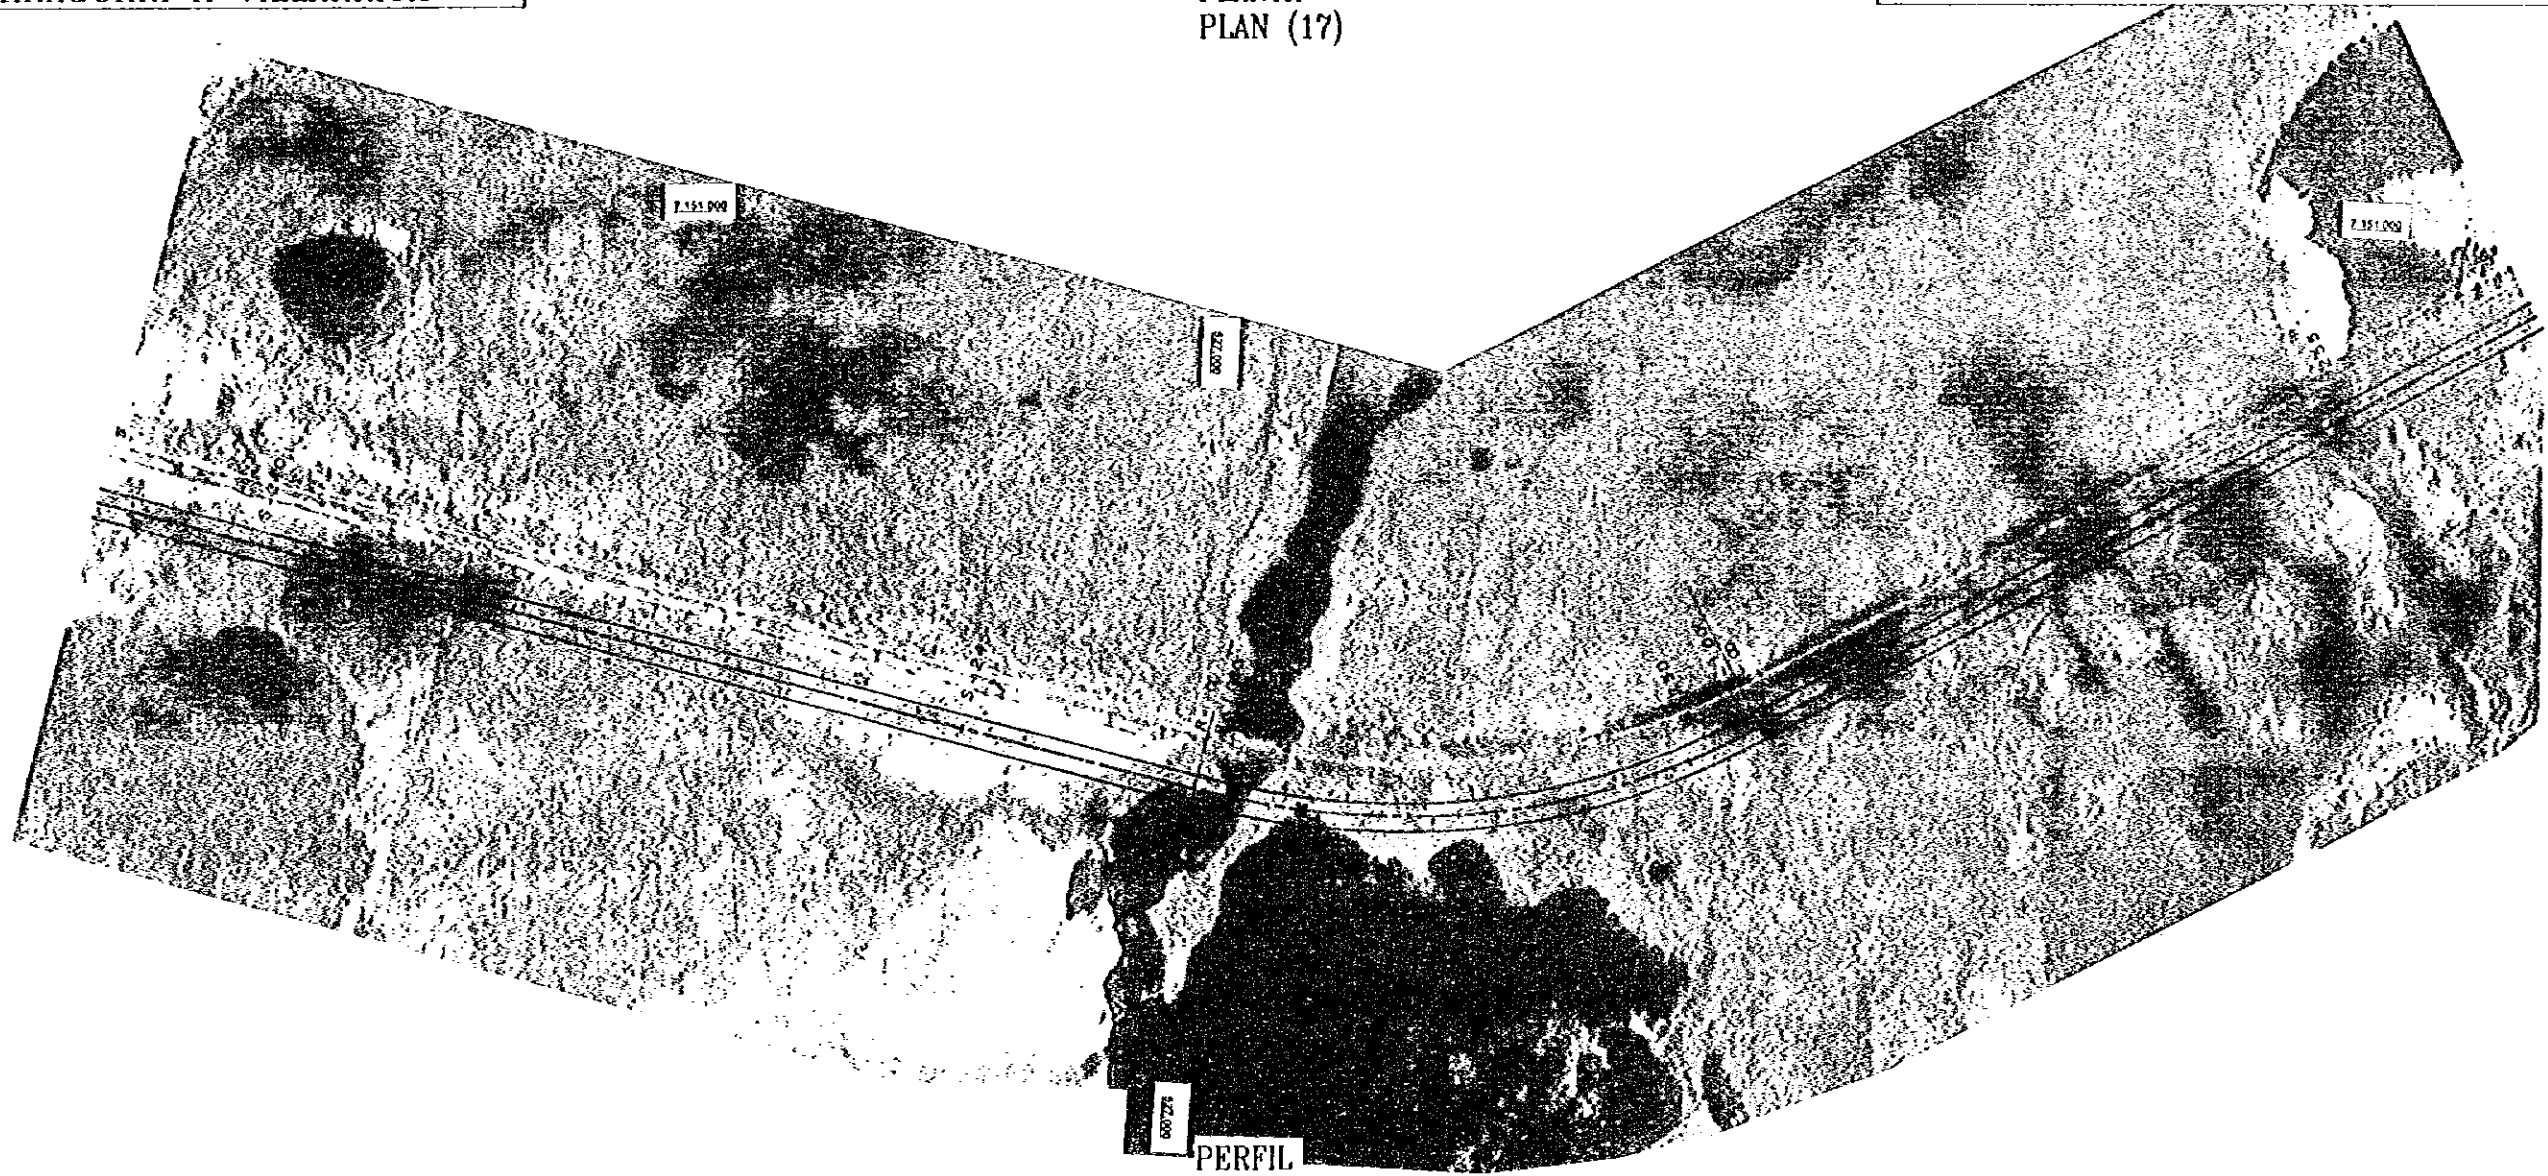

PLANTA PLAN (15)

PERFIL PROFILE

ESCALA SCALE: HORIZONTAL 1:2000, VERTICAL 1:400

DE: PARAGUARI A VILLARRICA

FROM: PARAGUARI TO VILLARRICA

PLANTA
PLAN (16)

PERFIL
PROFILE

ESCALA
SCALE: HORIZONTAL VERTICAL

DE: PARAGUARI A VILLARRICA

FROM: PARAGUARI TO VILLARRICA

PLANTA
PLAN (17)

PERFIL
PROFILE

ESCALA
SCALE : HORIZONTAL 1:11000 VERTICAL 1:4500

DE: PARAGUARI A VILLARRICA

FROM: PARAGUARI TO VILLARRICA

PLANTA
PLAN (18)

PERFIL
PROFILE

ESCALA
SCALE : HORIZONTAL  , VERTICAL 

DE: PARAGUARI A VILLARRICA

FROM: PARAGUARI TO VILLARRICA

PLANTA PLAN (19)

PERFIL PROFILE

ESCALA SCALE: HORIZONTAL 1:1000 VERTICAL 1:20

DE: PARAGUARI A VILLARRICA

PLANTA
PLAN (20)

FROM: PARAGUARI TO VILLARRICA

PERFIL
PROFILE

DE: PARAGUARI A VILLARRICA

FROM: PARAGUARI TO VILLARRICA

PLANTA PLAN (21)

PERFIL PROFILE

ESCALA SCALE: HORIZONTAL 1:2000, VERTICAL 1:200