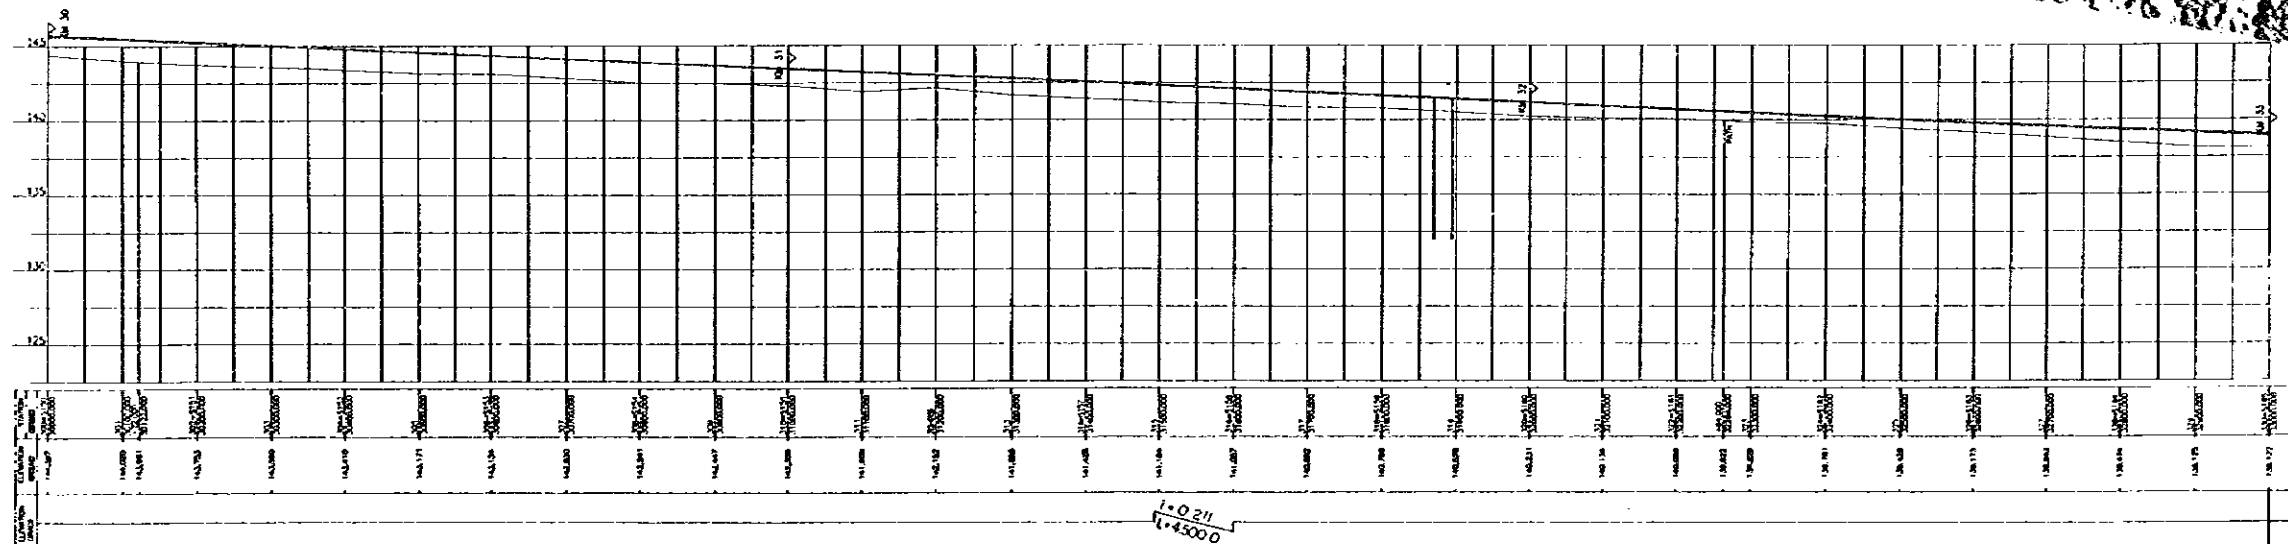

DE: PARAGUARI A VILLARRICA

FROM: PARAGUARI TO VILLARRICA

PERFIL PROFILE

ESCALA SCALE : HORIZONTAL 1:45000 VERTICAL 1:0.211

DE: PARAGUARI A VILLARRICA

FROM: PARAGUARI TO VILLARRICA

PLANTA
PLAN (12)

PERFIL
PROFILE

PLANTA PLAN (15)

PERFIL PROFILE

ESCALA SCALE: HORIZONTAL 1:2000, VERTICAL 1:400

DE: PARAGUARI A VILLARRICA

FROM: PARAGUARI TO VILLARRICA

PLANTA
PLAN (16)

PERFIL
PROFILE

ESCALA
SCALE: HORIZONTAL VERTICAL

PERFIL
PROFILE

ESCALA
SCALE : HORIZONTAL  , VERTICAL 

DE: PARAGUARI A VILLARRICA

FROM: PARAGUARI TO VILLARRICA

PLANTA PLAN (19)

PERFIL PROFILE

ESCALA SCALE: HORIZONTAL 1:1000 VERTICAL 1:20

DE: PARAGUARI A VILLARRICA

PLANTA
PLAN (20)

FROM: PARAGUARI TO VILLARRICA

PERFIL
PROFILE

DE: PARAGUARI A VILLARRICA

FROM: PARAGUARI TO VILLARRICA

PLANTA PLAN (21)

PERFIL PROFILE

ESCALA SCALE: HORIZONTAL 1:2000, VERTICAL 1:200