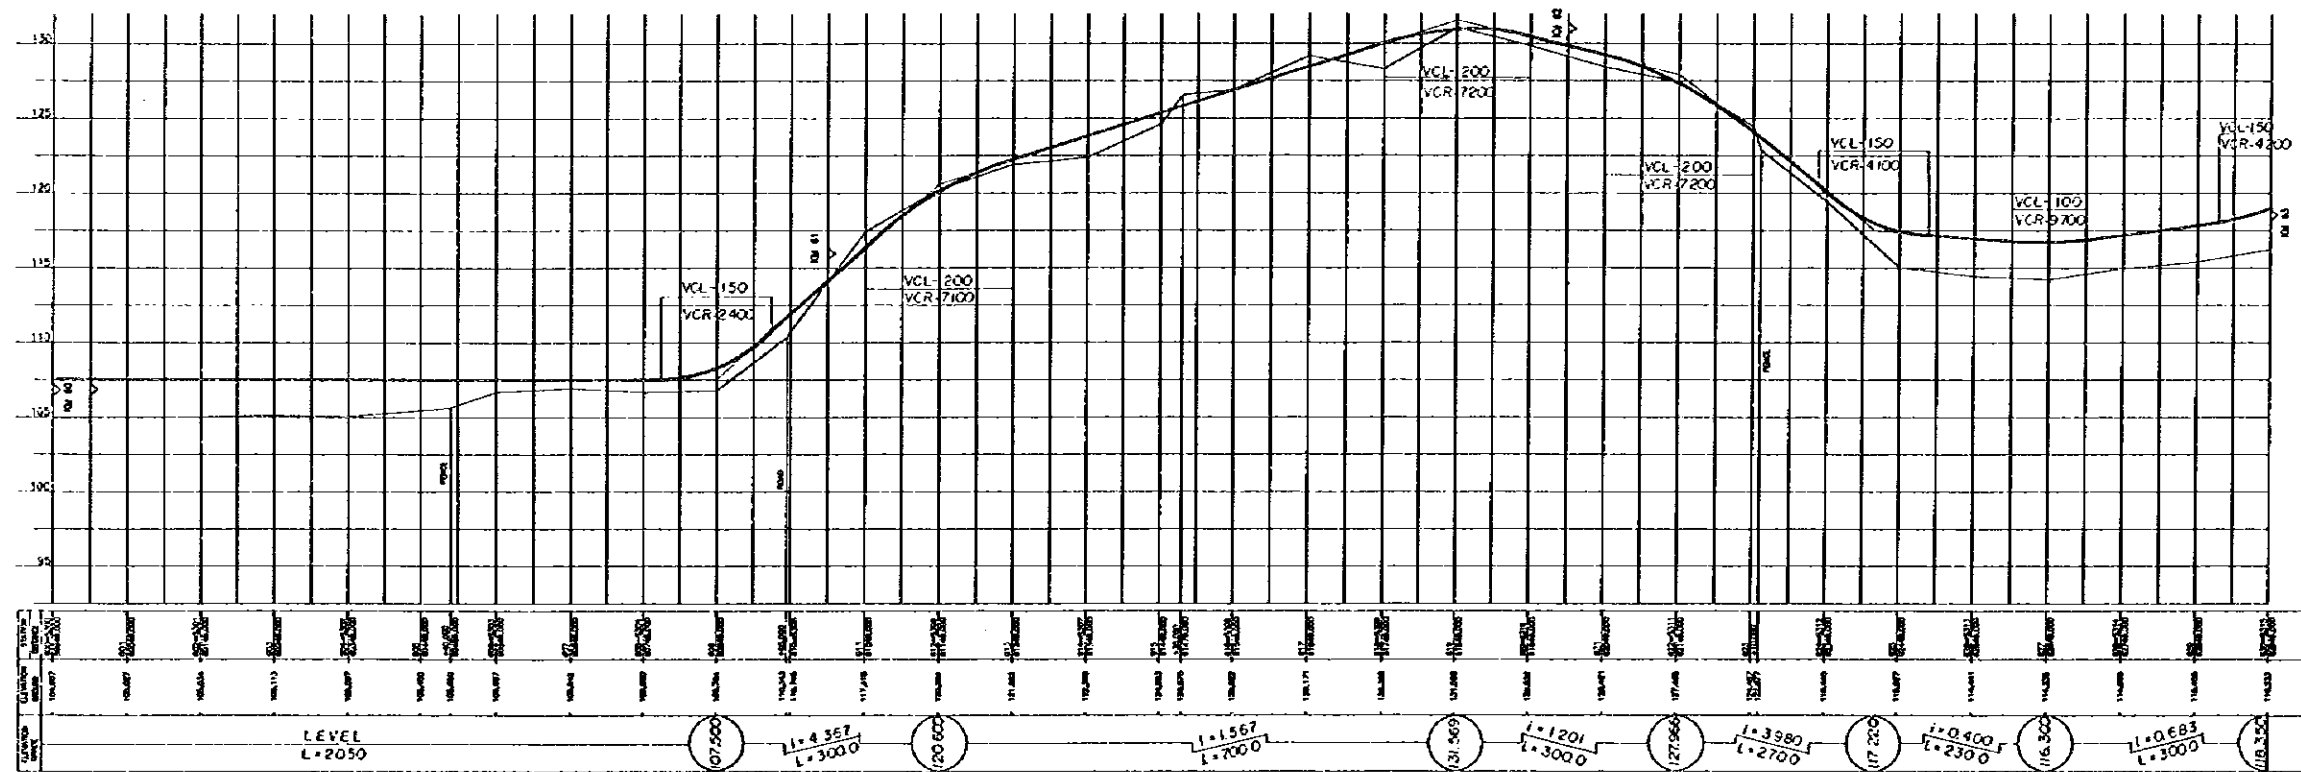

DE: PARAGUARI A VILLARRICA

FROM: PARAGUARI TO VILLARRICA

PLANTA
PLAN (17)

PERFIL
PROFILE

ESCALA
SCALE : HORIZONTAL 1:11000 VERTICAL 1:4500

DE: PARAGUARI A VILLARRICA

FROM: PARAGUARI TO VILLARRICA

PLANTA
PLAN (18)

PERFIL
PROFILE

ESCALA
SCALE : HORIZONTAL  , VERTICAL 

DE: PARAGUARI A VILLARRICA

FROM: PARAGUARI TO VILLARRICA

PLANTA PLAN (19)

PERFIL PROFILE

ESCALA SCALE: HORIZONTAL 1:1000 VERTICAL 1:20

DE: PARAGUARI A VILLARRICA

PLANTA
PLAN (20)

FROM: PARAGUARI TO VILLARRICA

PERFIL
PROFILE

DE: PARAGUARI A VILLARRICA

FROM: PARAGUARI TO VILLARRICA

PLANTA PLAN (21)

PERFIL PROFILE

ESCALA SCALE: HORIZONTAL 1:2000, VERTICAL 1:200

DE: PARAGUARI A VILLARRICA

PIANTA
PLAN (22)

FROM: PARAGUARI TO VILLARRICA

PERFIL
PROFILE

ESCALA
SCALE: HORIZONTAL VERTICAL