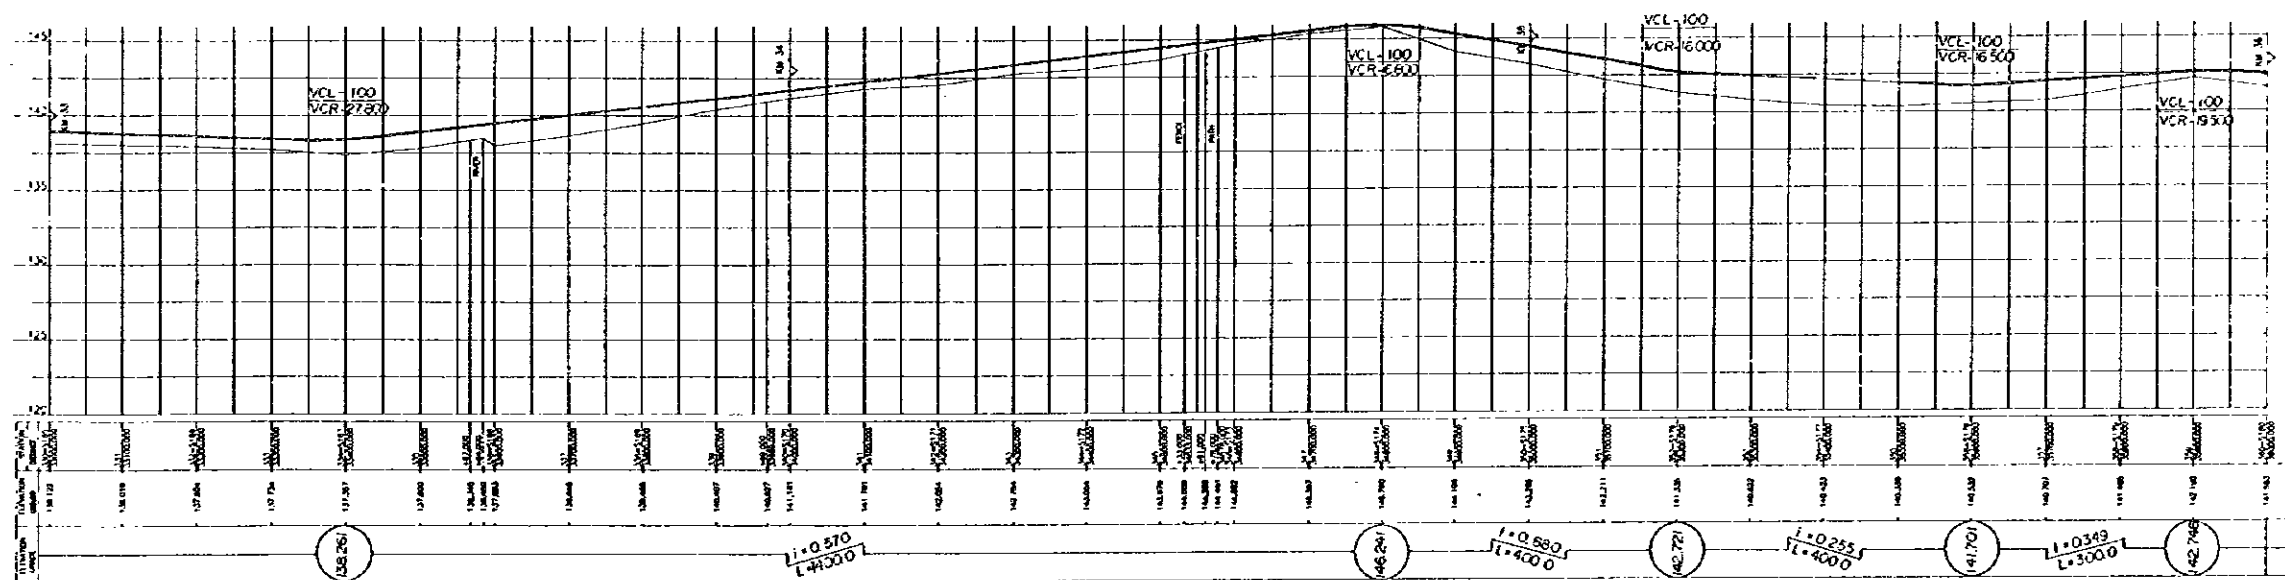

DE: PARAGUARI A VILLARRICA

FROM: PARAGUARI TO VILLARRICA

PERFIL PROFILE

ESCALA SCALE : HORIZONTAL 1:45000 VERTICAL 1:0.211

DE: PARAGUARI A VILLARRICA

FROM: PARAGUARI TO VILLARRICA

PLANTA
PLAN (12)

PERFIL
PROFILE

PLANTA PLAN (15)

PERFIL PROFILE

ESCALA SCALE: HORIZONTAL 1:2000, VERTICAL 1:400

DE: PARAGUARI A VILLARRICA

FROM: PARAGUARI TO VILLARRICA

PLANTA
PLAN (16)

PERFIL
PROFILE

ESCALA
SCALE: HORIZONTAL VERTICAL

PERFIL
PROFILE

ESCALA
SCALE : HORIZONTAL  , VERTICAL 

DE: PARAGUARI A VILLARRICA

FROM: PARAGUARI TO VILLARRICA

PLANTA PLAN (19)

PERFIL PROFILE

ESCALA SCALE: HORIZONTAL 1:1000 VERTICAL 1:20

DE: PARAGUARI A VILLARRICA

PLANTA
PLAN (20)

FROM: PARAGUARI TO VILLARRICA

PERFIL
PROFILE

DE: PARAGUARI A VILLARRICA

FROM: PARAGUARI TO VILLARRICA

PLANTA PLAN (21)

PERFIL PROFILE

ESCALA SCALE: HORIZONTAL 1:2000, VERTICAL 1:200