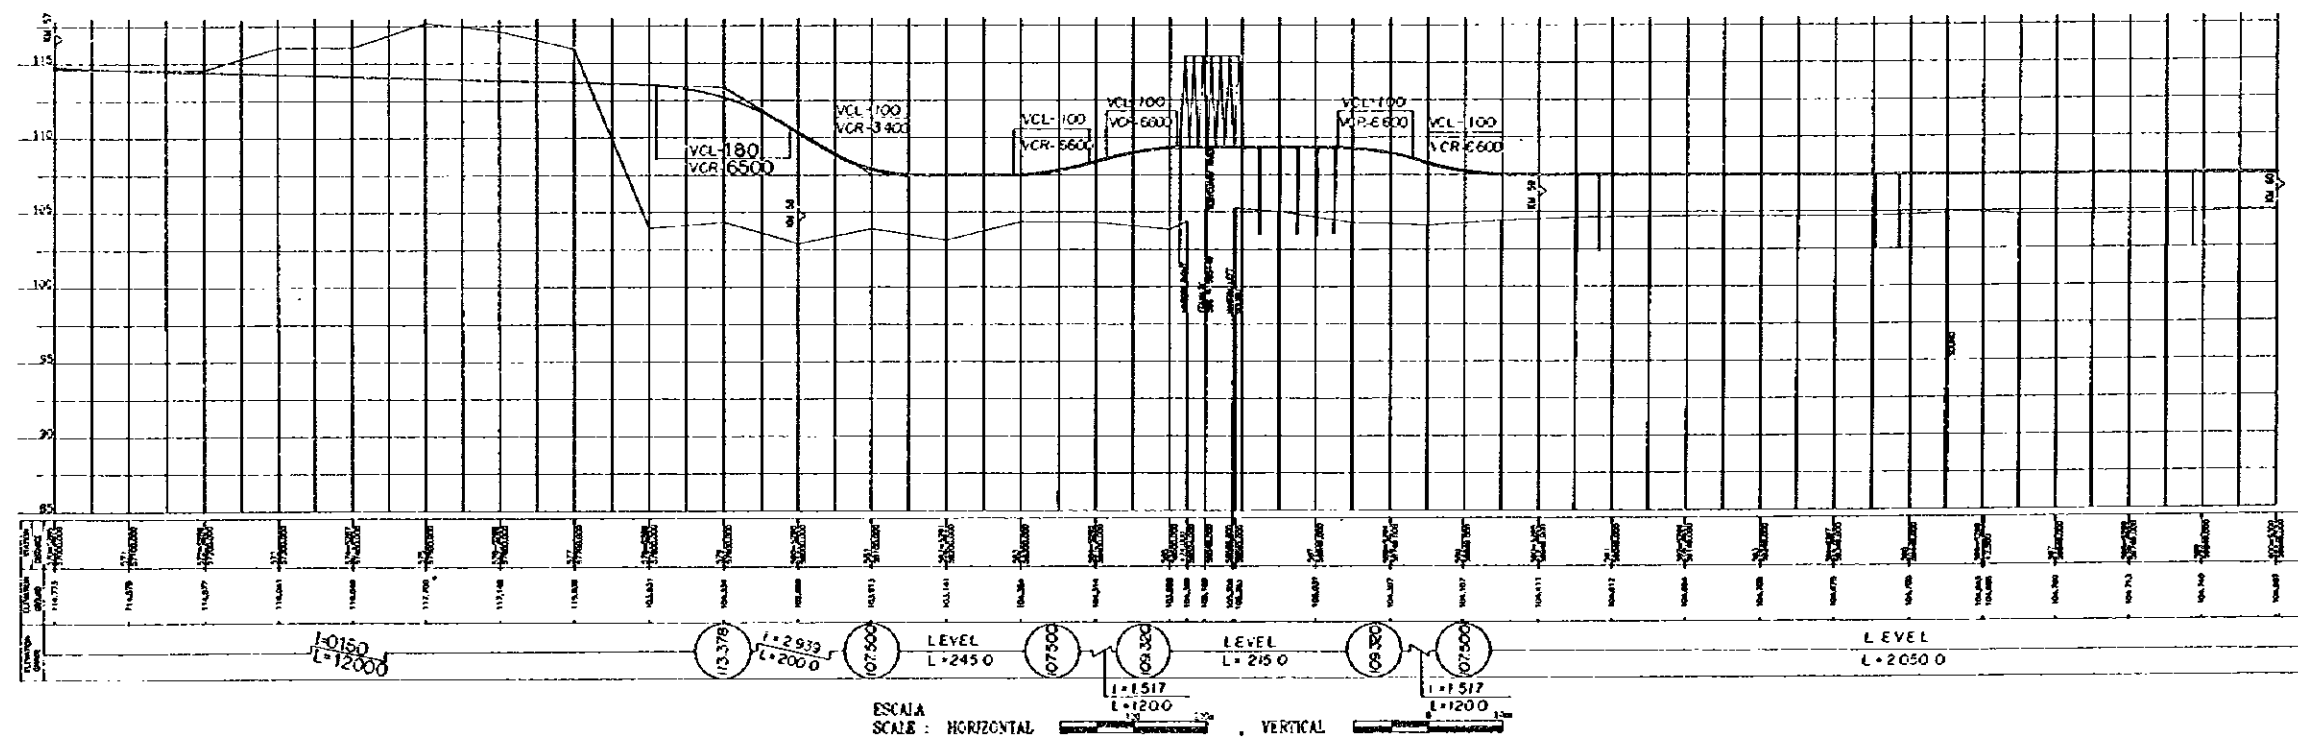

DE: PARAGUARI A VILLARRICA

FROM: PARAGUARI TO VILLARRICA

PLANTA
PLAN (17)

PERFIL
PROFILE

ESCALA
SCALE : HORIZONTAL 1:11000 VERTICAL 1:4500

DE: PARAGUARI A VILLARRICA

FROM: PARAGUARI TO VILLARRICA

PLANTA
PLAN (18)

PERFIL
PROFILE

ESCALA
SCALE : HORIZONTAL  , VERTICAL 

DE: PARAGUARI A VILLARRICA

FROM: PARAGUARI TO VILLARRICA

PLANTA PLAN (19)

PERFIL PROFILE

ESCALA SCALE: HORIZONTAL 1:1000 VERTICAL 1:20

DE: PARAGUARI A VILLARRICA

PLANTA
PLAN (20)

FROM: PARAGUARI TO VILLARRICA

PERFIL
PROFILE

DE: PARAGUARI A VILLARRICA

FROM: PARAGUARI TO VILLARRICA

PLANTA PLAN (21)

PERFIL PROFILE

ESCALA SCALE: HORIZONTAL 1:2000, VERTICAL 1:200

DE: PARAGUARI A VILLARRICA

PIANTA
PLAN (22)

FROM: PARAGUARI TO VILLARRICA

PERFIL
PROFILE

ESCALA
SCALE: HORIZONTAL VERTICAL