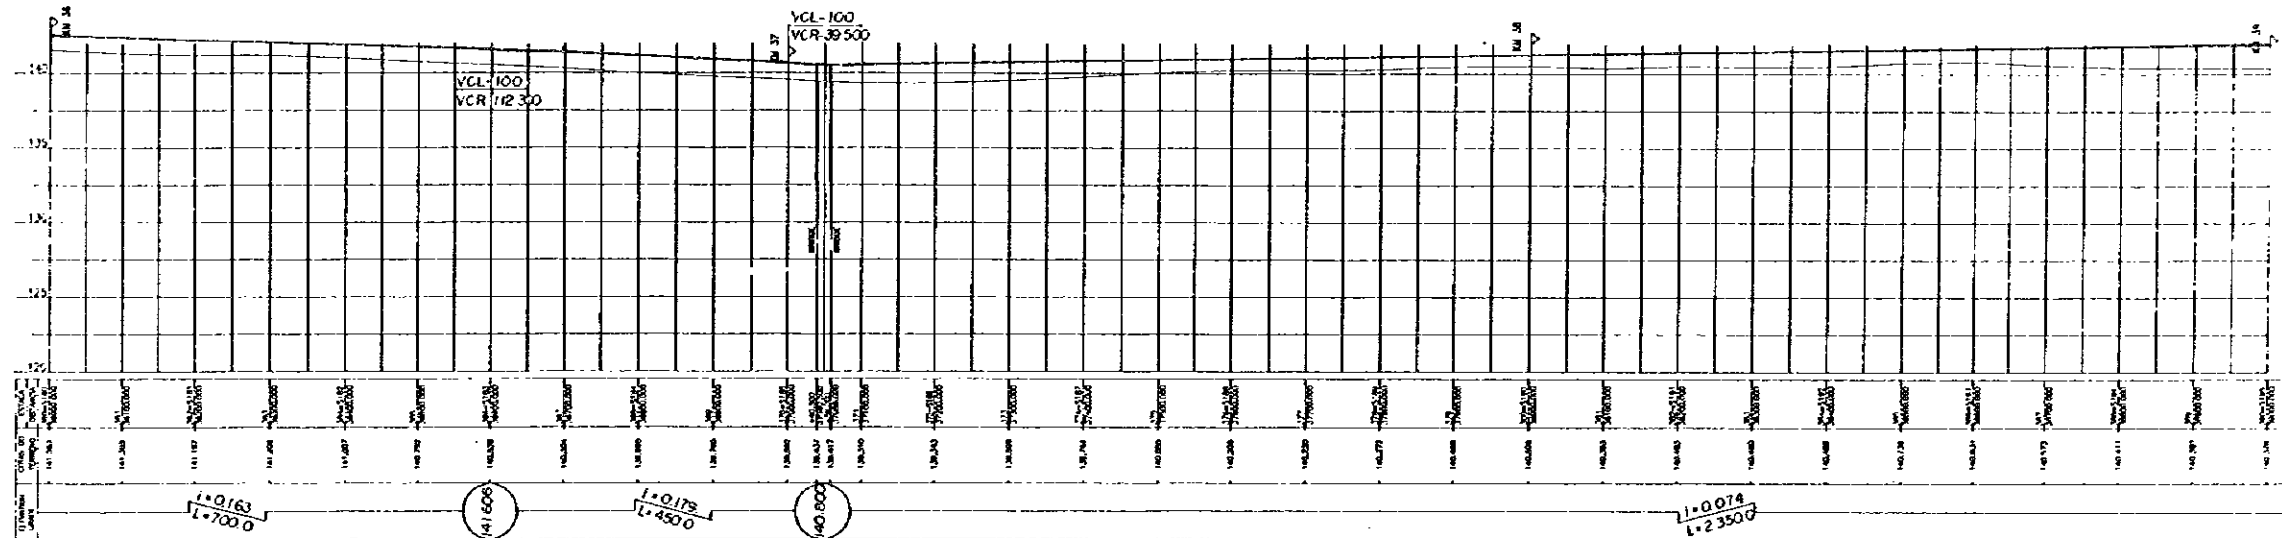

ESCALA
SCALE : HORIZONTAL  VERTICAL 

DE: PARAGUARI A VILLARRICA

FROM: PARAGUARI TO VILLARRICA

PIANTA
PLAN (13)

PERFIL
PROFILE

ESCALA
SCALE : HORIZONTAL  VERTICAL 

DE: PARAGUARI A VILLARRICA

FROM: PARAGUARI TO VILLARRICA

PLANTA PLAN (15)

PERFIL PROFILE

ESCALA SCALE: HORIZONTAL 1:2000, VERTICAL 1:400

DE: PARAGUARI A VILLARRICA

FROM: PARAGUARI TO VILLARRICA

PLANTA
PLAN (16)

PERFIL
PROFILE

ESCALA
SCALE: HORIZONTAL VERTICAL

PERFIL
PROFILE

ESCALA
SCALE : HORIZONTAL  , VERTICAL 

DE: PARAGUARI A VILLARRICA

FROM: PARAGUARI TO VILLARRICA

PLANTA PLAN (19)

PERFIL PROFILE

ESCALA SCALE: HORIZONTAL 1:1000 VERTICAL 1:20

DE: PARAGUARI A VILLARRICA

PLANTA
PLAN (20)

FROM: PARAGUARI TO VILLARRICA

PERFIL
PROFILE

DE: PARAGUARI A VILLARRICA

FROM: PARAGUARI TO VILLARRICA

PLANTA PLAN (21)

PERFIL PROFILE

ESCALA SCALE: HORIZONTAL 1:2000, VERTICAL 1:200