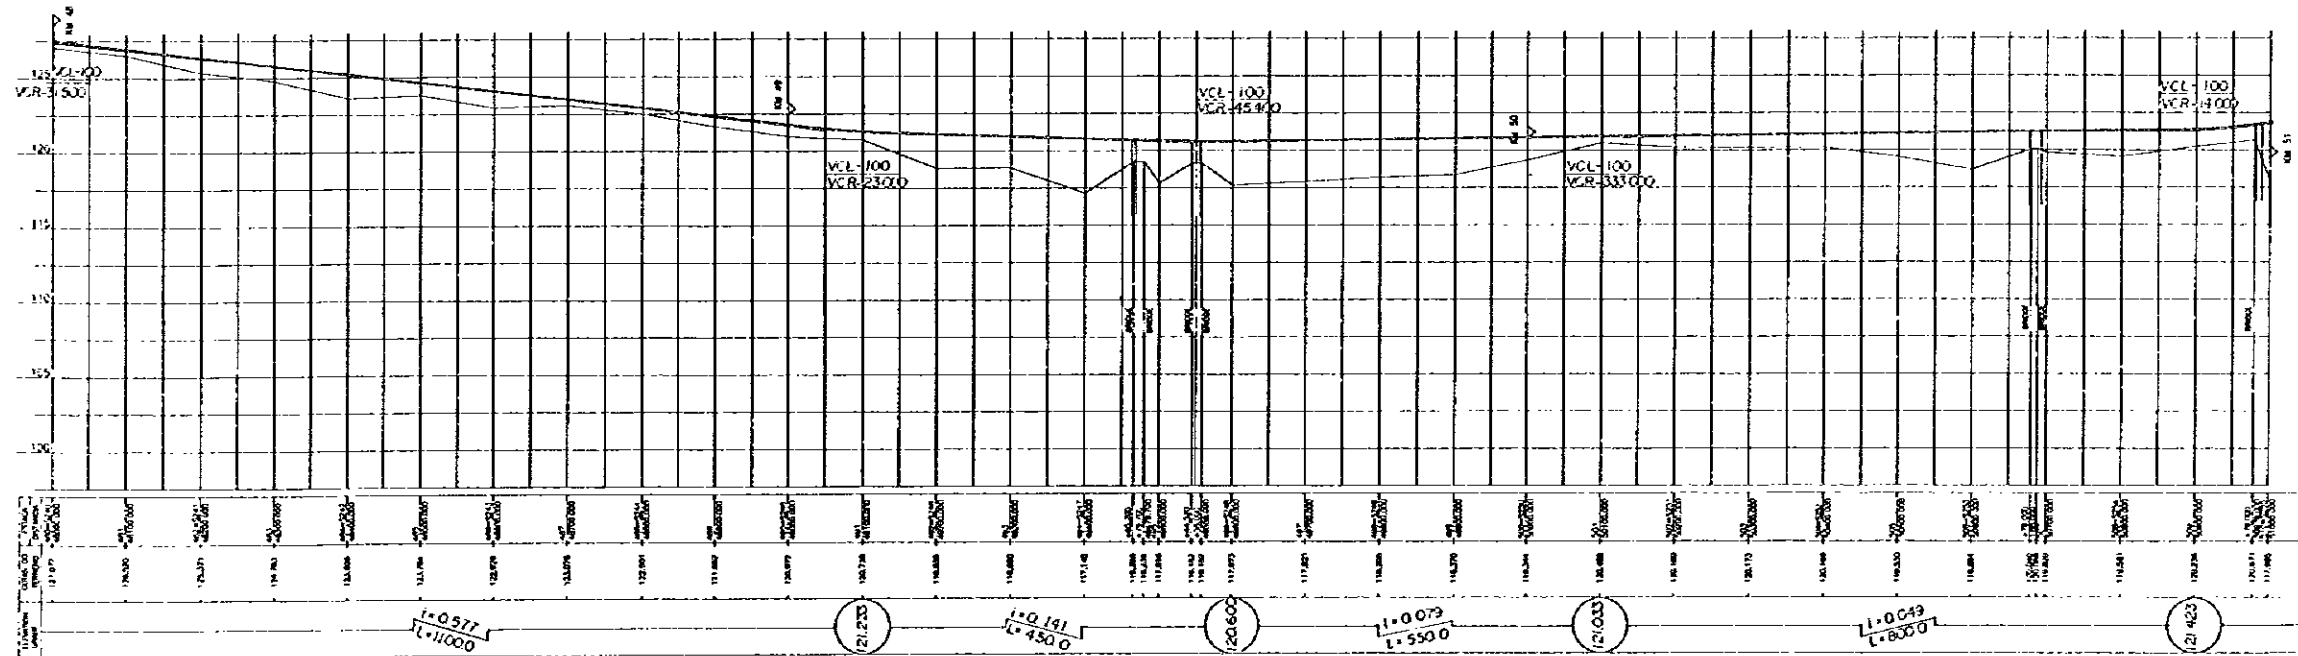

PLANTA PLAN (15)

PERFIL PROFILE

ESCALA SCALE: HORIZONTAL 1:2000, VERTICAL 1:400

DE: PARAGUARI A VILLARRICA

FROM: PARAGUARI TO VILLARRICA

PLANTA
PLAN (16)

PERFIL
PROFILE

ESCALA
SCALE: HORIZONTAL VERTICAL

DE: PARAGUARI A VILLARRICA

FROM: PARAGUARI TO VILLARRICA

PLANTA
PLAN (17)

PERFIL
PROFILE

ESCALA
SCALE : HORIZONTAL 1:11000 VERTICAL 1:4500

DE: PARAGUARI A VILLARRICA

FROM: PARAGUARI TO VILLARRICA

PLANTA
PLAN (18)

PERFIL
PROFILE

ESCALA
SCALE : HORIZONTAL  , VERTICAL 

DE: PARAGUARI A VILLARRICA

FROM: PARAGUARI TO VILLARRICA

PLANTA PLAN (19)

PERFIL PROFILE

ESCALA SCALE: HORIZONTAL 1:1000 VERTICAL 1:20

DE: PARAGUARI A VILLARRICA

PLANTA
PLAN (20)

FROM: PARAGUARI TO VILLARRICA

PERFIL
PROFILE

DE: PARAGUARI A VILLARRICA

FROM: PARAGUARI TO VILLARRICA

PLANTA PLAN (21)

PERFIL PROFILE

ESCALA SCALE: HORIZONTAL 1:2000, VERTICAL 1:200