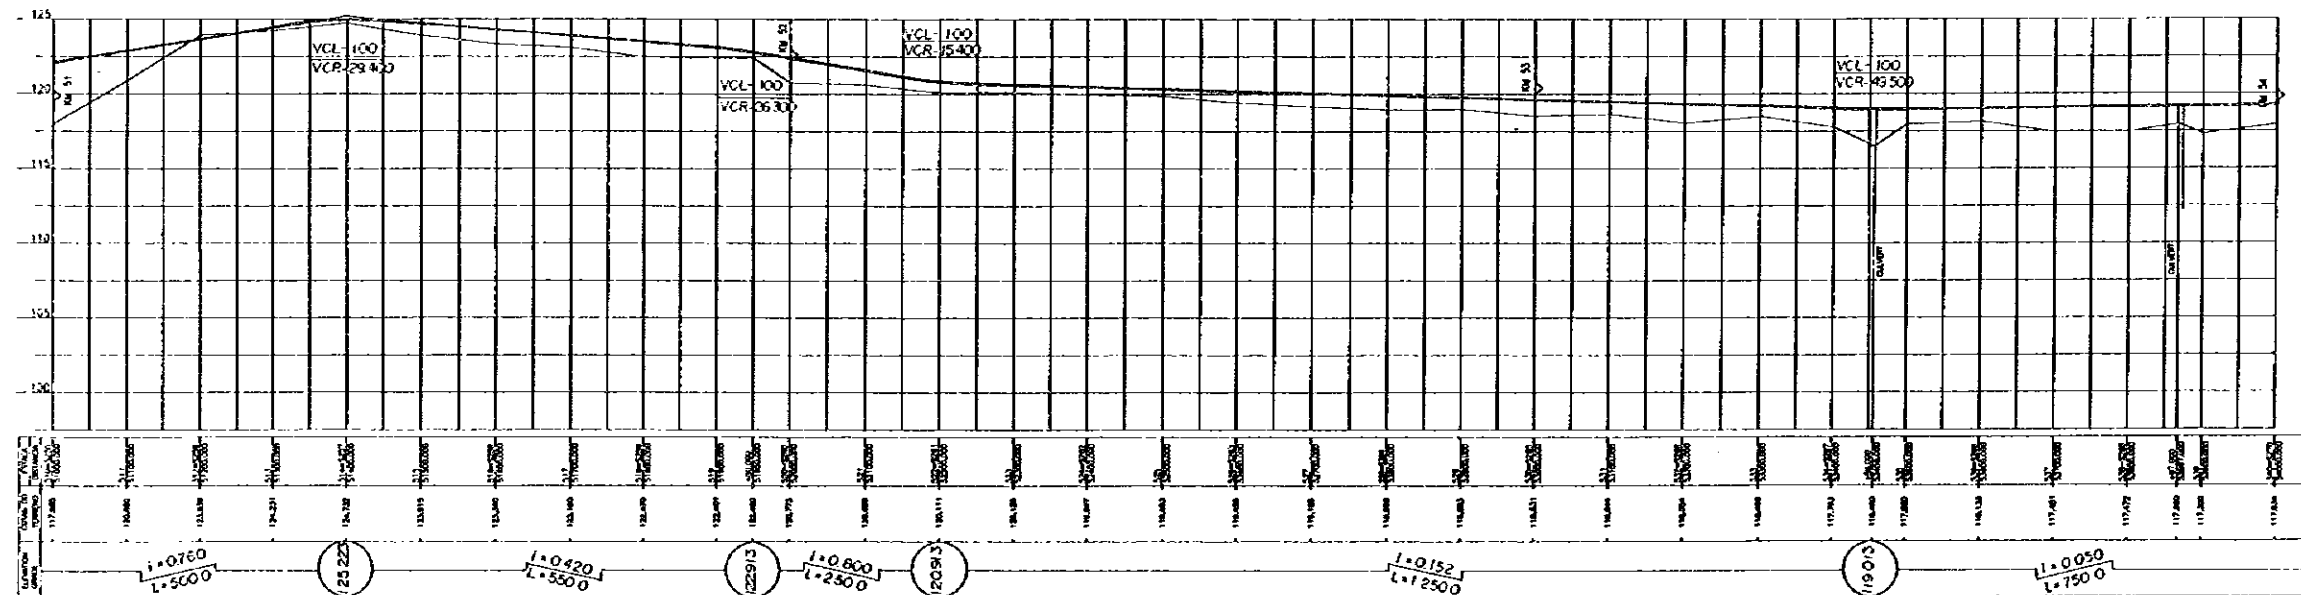

DE: PARAGUARI A VILLARRICA

FROM: PARAGUARI TO VILLARRICA

PLANTA
PLAN (17)

PERFIL
PROFILE

ESCALA
SCALE : HORIZONTAL 1:11000 VERTICAL 1:4500

DE: PARAGUARI A VILLARRICA

FROM: PARAGUARI TO VILLARRICA

PLANTA
PLAN (18)

PERFIL
PROFILE

ESCALA
SCALE : HORIZONTAL  , VERTICAL 

DE: PARAGUARI A VILLARRICA

FROM: PARAGUARI TO VILLARRICA

PLANTA PLAN (19)

PERFIL PROFILE

ESCALA SCALE: HORIZONTAL 1:1000 VERTICAL 1:20

DE: PARAGUARI A VILLARRICA

PLANTA
PLAN (20)

FROM: PARAGUARI TO VILLARRICA

PERFIL
PROFILE

DE: PARAGUARI A VILLARRICA

FROM: PARAGUARI TO VILLARRICA

PLANTA PLAN (21)

PERFIL PROFILE

ESCALA SCALE: HORIZONTAL 1:2000, VERTICAL 1:200

DE: PARAGUARI A VILLARRICA

PIANTA
PLAN (22)

FROM: PARAGUARI TO VILLARRICA

PERFIL
PROFILE

ESCALA
SCALE: HORIZONTAL VERTICAL