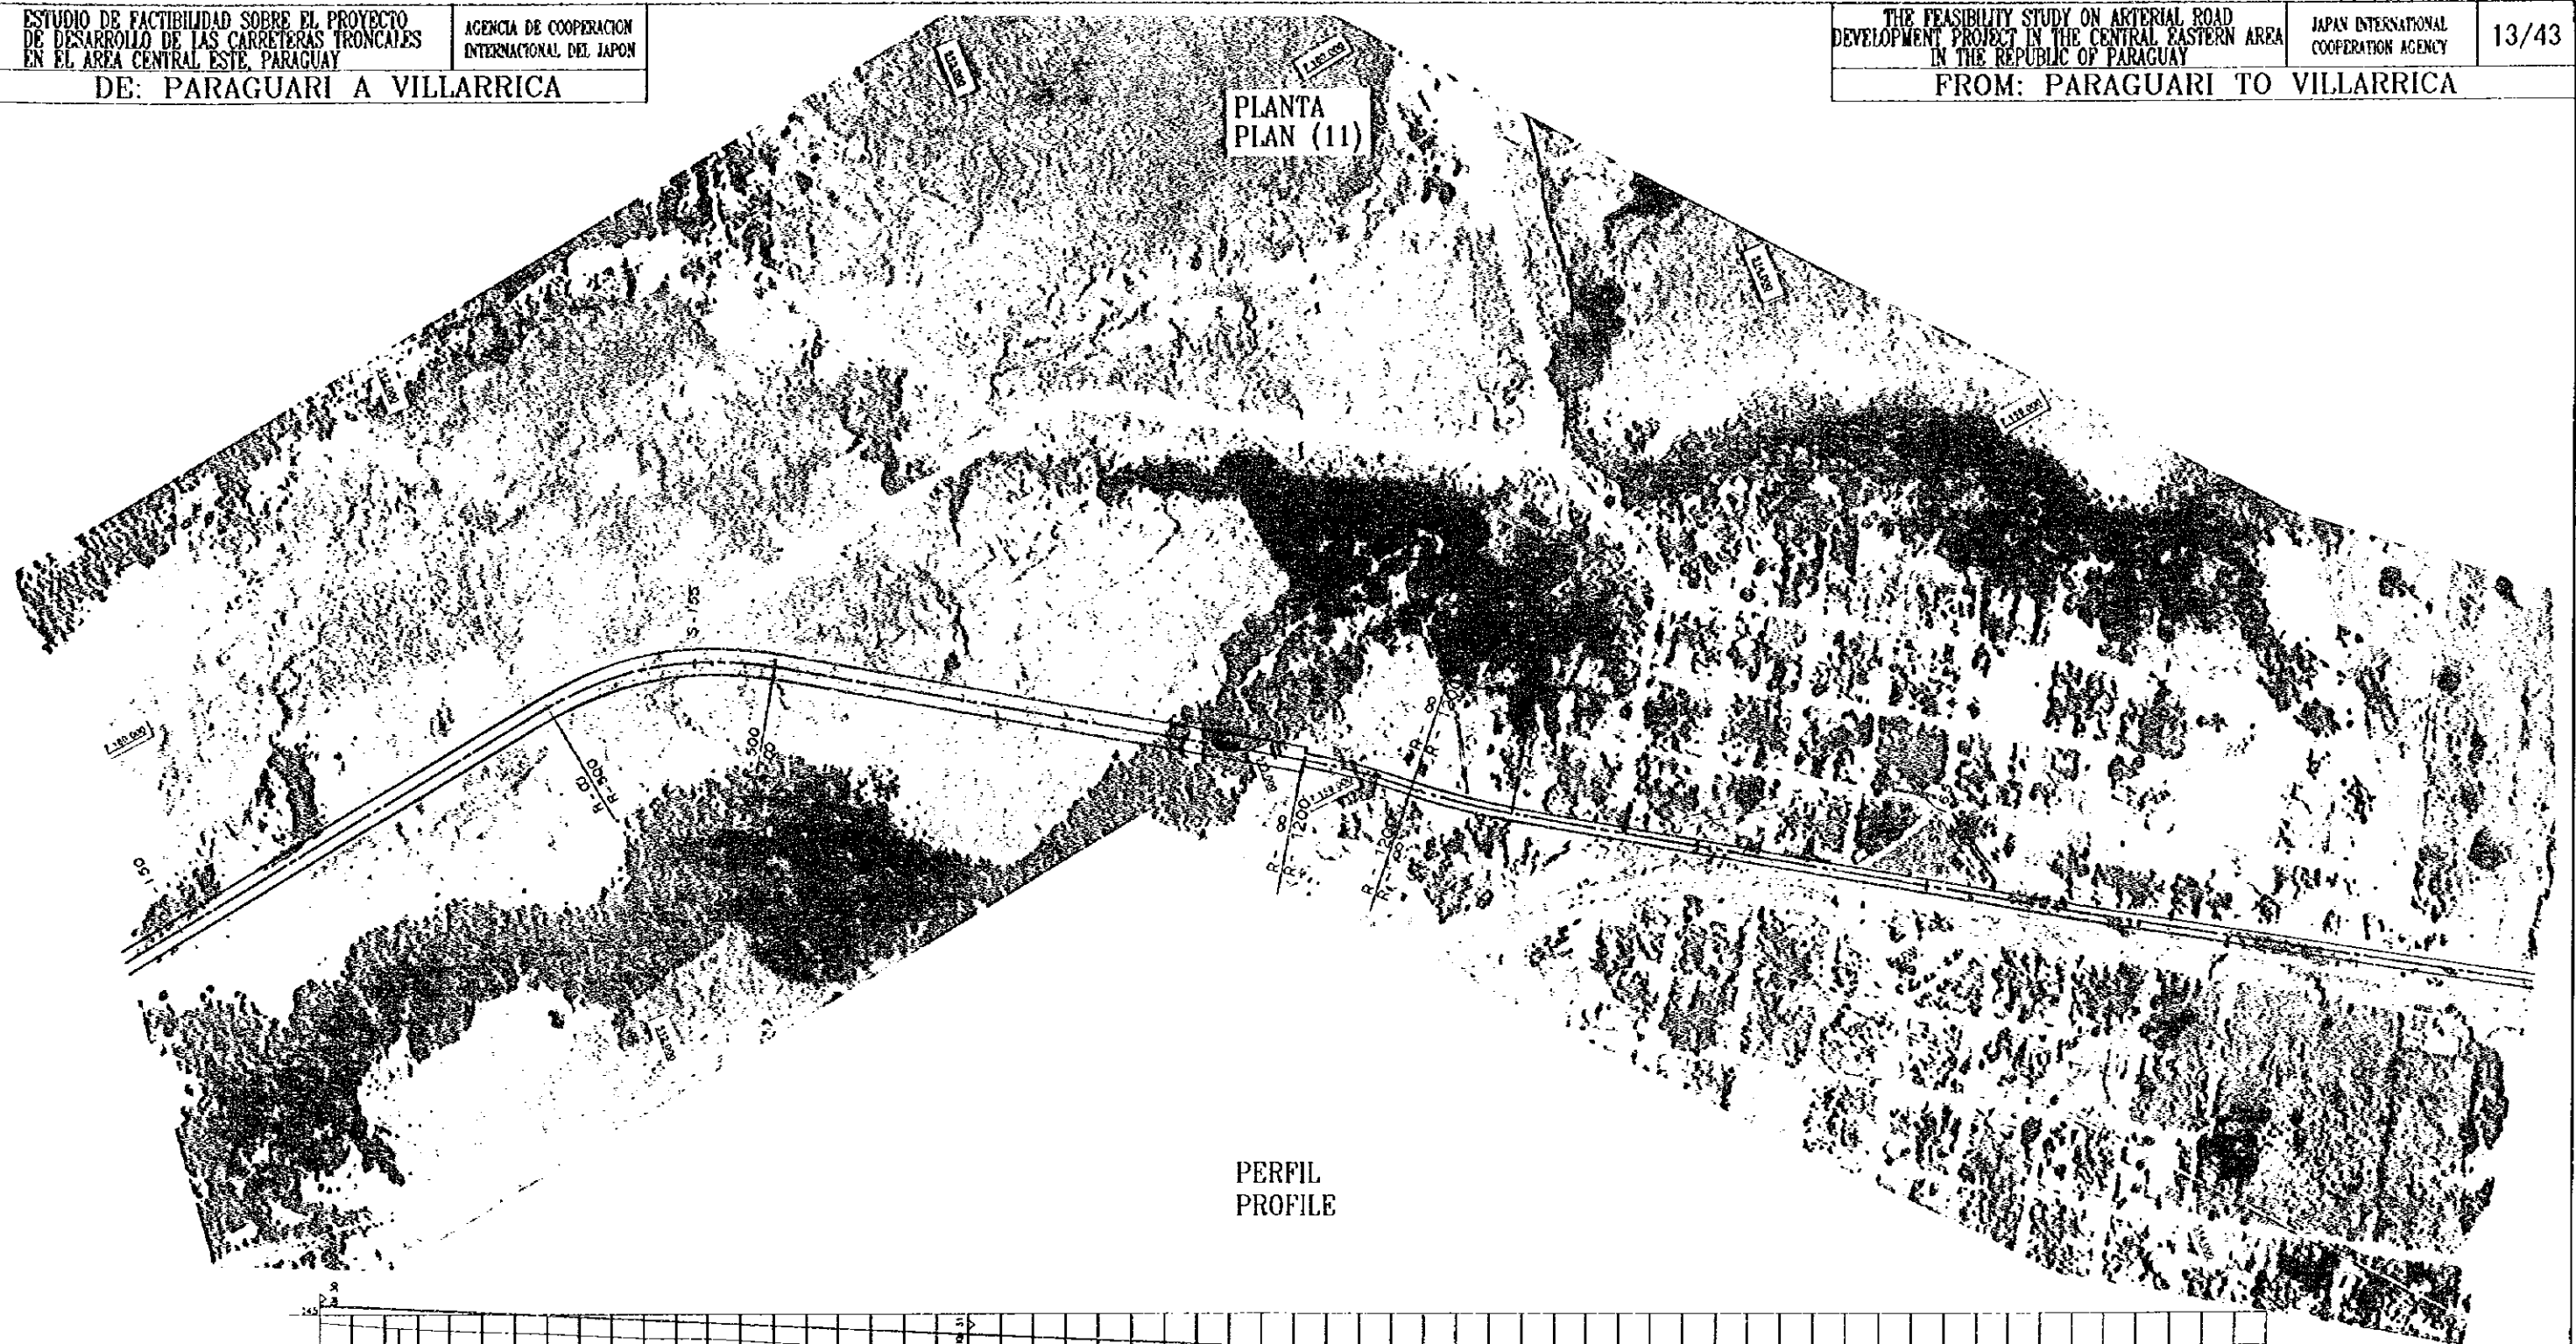

DE: PARAGUARI A VILLARRICA

FROM: PARAGUARI TO VILLARRICA

PERFIL PROFILE

ESCALA SCALE : HORIZONTAL 1:45000 VERTICAL 1:0.211

DE: PARAGUARI A VILLARRICA

FROM: PARAGUARI TO VILLARRICA

PLANTA
PLAN (12)

PERFIL
PROFILE

ESCALA
SCALE : HORIZONTAL  VERTICAL 

DE: PARAGUARI A VILLARRICA

FROM: PARAGUARI TO VILLARRICA

PIANTA
PLAN (13)

PERFIL
PROFILE

ESCALA
SCALE : HORIZONTAL  VERTICAL 

DE: PARAGUARI A VILLARRICA

FROM: PARAGUARI TO VILLARRICA

PLANTA
PLAN (20)

FROM: PARAGUARI TO VILLARRICA

PERFIL
PROFILE

DE: PARAGUARI A VILLARRICA

FROM: PARAGUARI TO VILLARRICA

PLANTA PLAN (21)

PERFIL PROFILE

ESCALA SCALE: HORIZONTAL 1:2000, VERTICAL 1:200

DE: PARAGUARI A VILLARRICA

PIANTA
PLAN (22)

FROM: PARAGUARI TO VILLARRICA

PERFIL
PROFILE

ESCALA
SCALE: HORIZONTAL VERTICAL