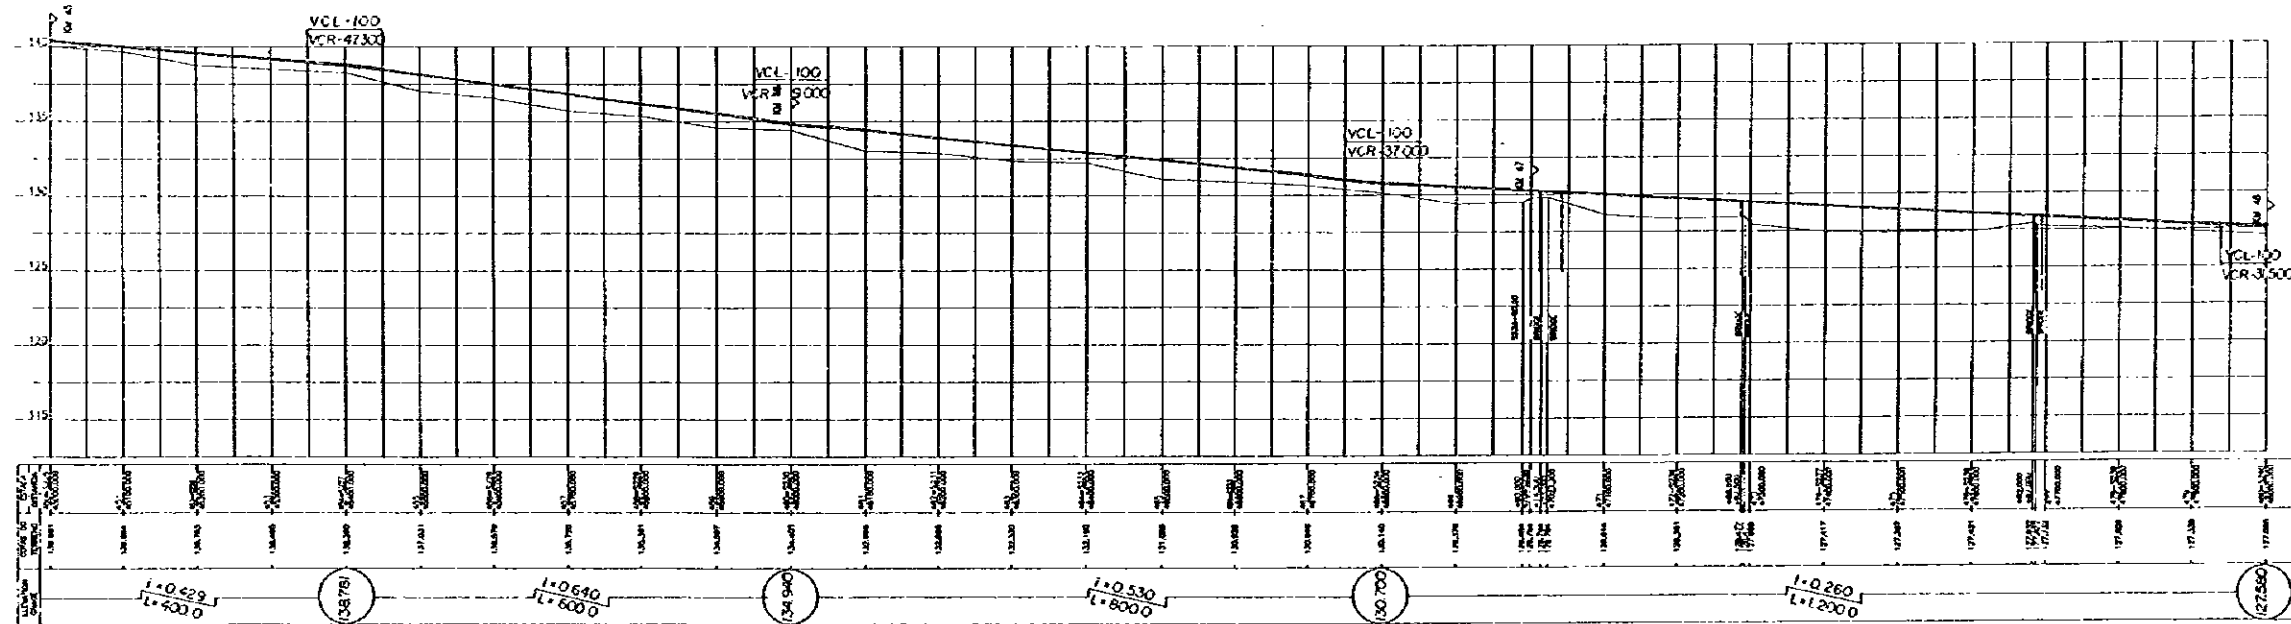

PLANTA PLAN (15)

PERFIL PROFILE

ESCALA SCALE: HORIZONTAL 1:2000, VERTICAL 1:400

DE: PARAGUARI A VILLARRICA

FROM: PARAGUARI TO VILLARRICA

PLANTA
PLAN (16)

PERFIL
PROFILE

ESCALA
SCALE: HORIZONTAL VERTICAL

DE: PARAGUARI A VILLARRICA

FROM: PARAGUARI TO VILLARRICA

PLANTA
PLAN (17)

PERFIL
PROFILE

ESCALA
SCALE : HORIZONTAL 1:11000 VERTICAL 1:4500

DE: PARAGUARI A VILLARRICA

FROM: PARAGUARI TO VILLARRICA

PLANTA
PLAN (18)

PERFIL
PROFILE

ESCALA
SCALE : HORIZONTAL  , VERTICAL 

DE: PARAGUARI A VILLARRICA

FROM: PARAGUARI TO VILLARRICA

PLANTA PLAN (19)

PERFIL PROFILE

ESCALA SCALE: HORIZONTAL 1:1000 VERTICAL 1:20

DE: PARAGUARI A VILLARRICA

PLANTA
PLAN (20)

FROM: PARAGUARI TO VILLARRICA

PERFIL
PROFILE

DE: PARAGUARI A VILLARRICA

FROM: PARAGUARI TO VILLARRICA

PLANTA PLAN (21)

PERFIL PROFILE

ESCALA SCALE: HORIZONTAL 1:2000, VERTICAL 1:200