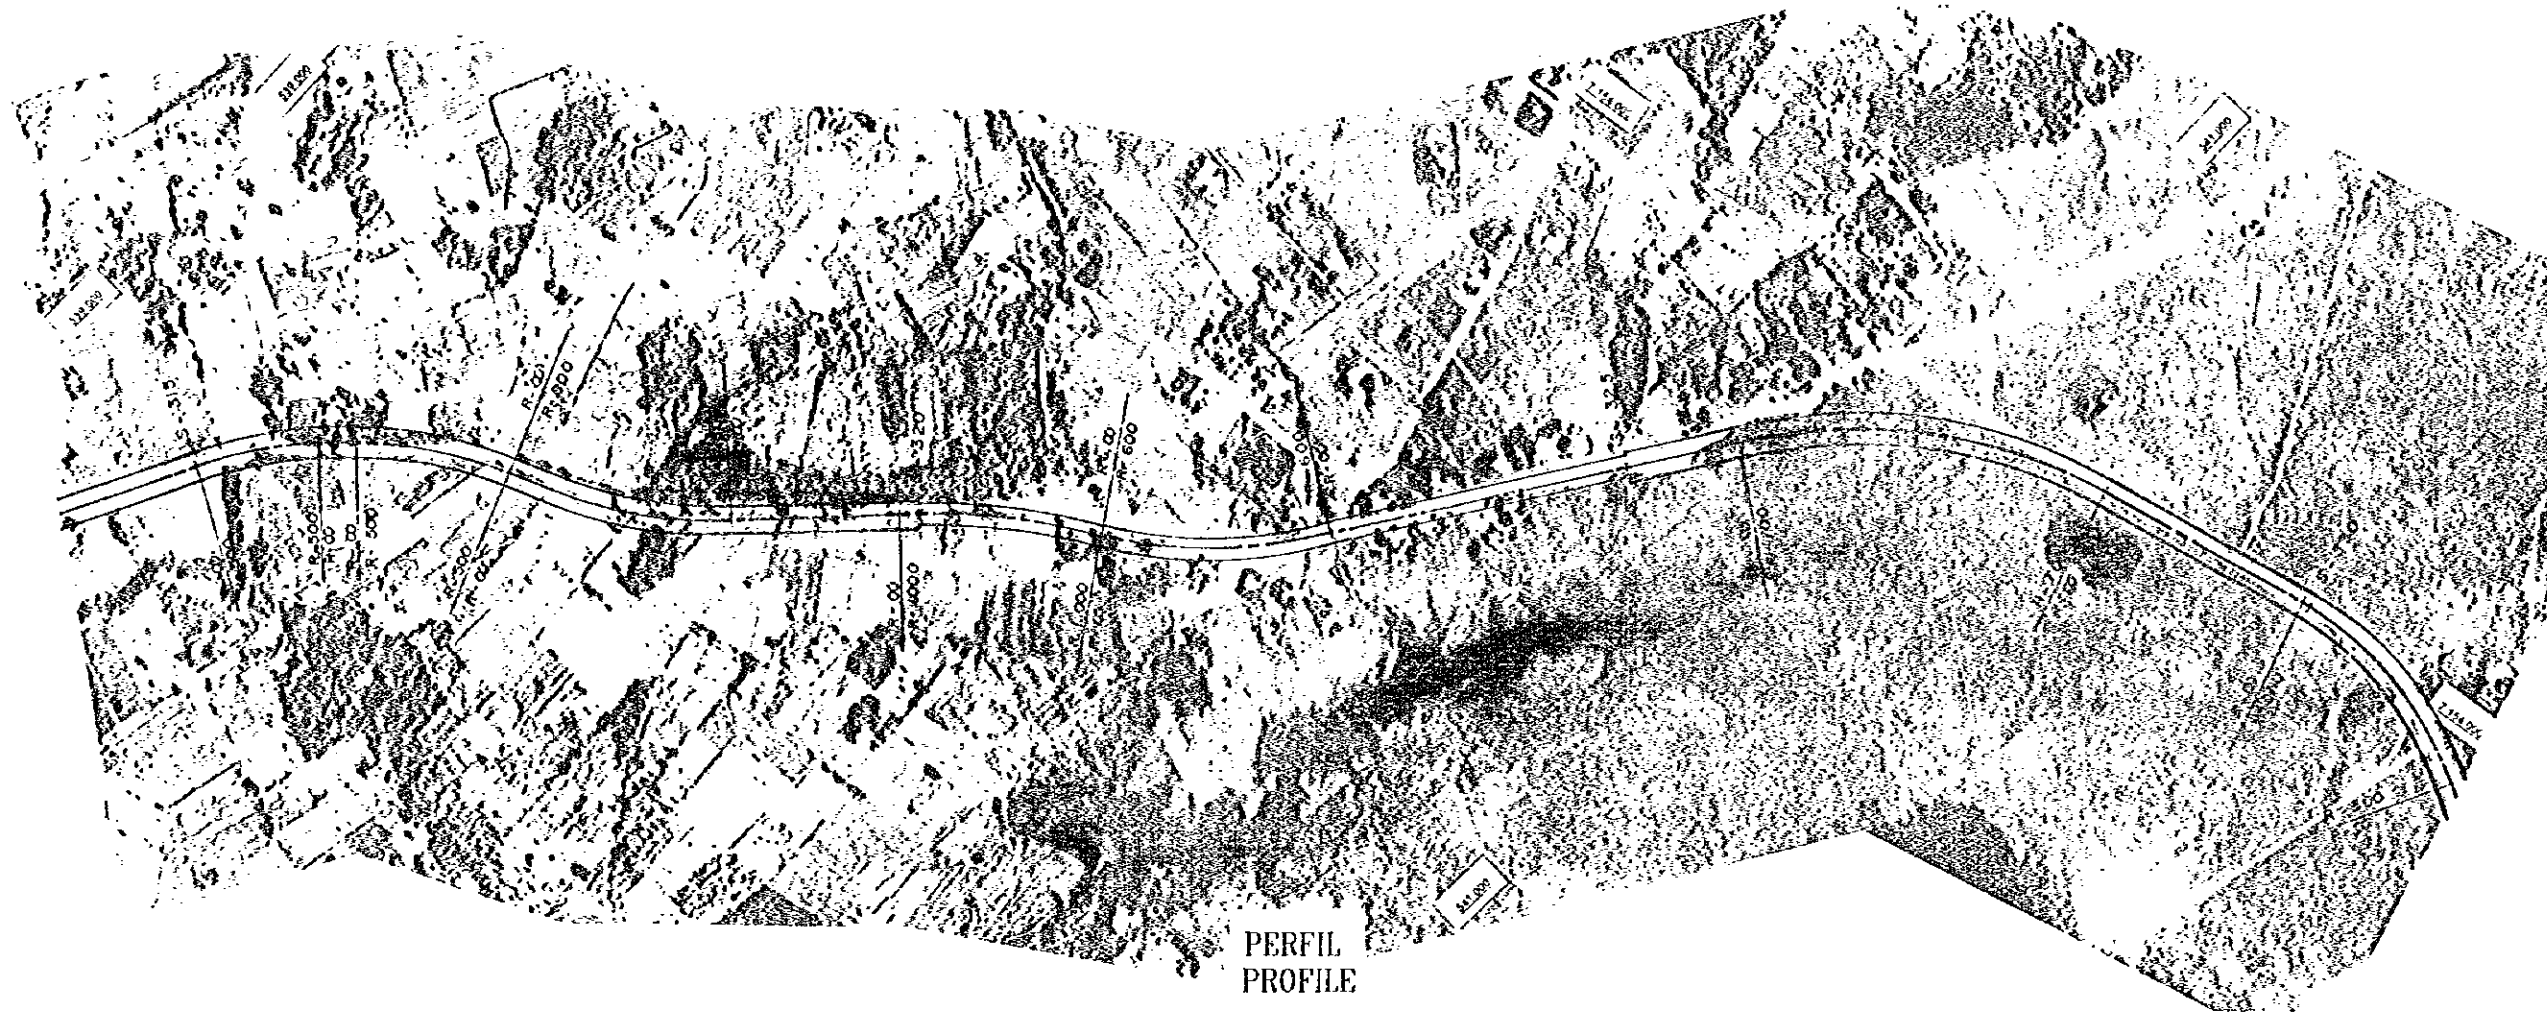

PERFIL
PROFILE

ESCALA
SCALE : HORIZONTAL  , VERTICAL 

DE: PARAGUARI A VILLARRICA

FROM: PARAGUARI TO VILLARRICA

PLANTA PLAN (19)

PERFIL PROFILE

ESCALA SCALE: HORIZONTAL 1:1000 VERTICAL 1:20

DE: PARAGUARI A VILLARRICA

PLANTA
PLAN (20)

FROM: PARAGUARI TO VILLARRICA

PERFIL
PROFILE

DE: PARAGUARI A VILLARRICA

FROM: PARAGUARI TO VILLARRICA

PLANTA PLAN (21)

PERFIL PROFILE

ESCALA SCALE: HORIZONTAL 1:2000, VERTICAL 1:200

DE: PARAGUARI A VILLARRICA

PIANTA
PLAN (22)

FROM: PARAGUARI TO VILLARRICA

PERFIL
PROFILE

ESCALA
SCALE: HORIZONTAL VERTICAL