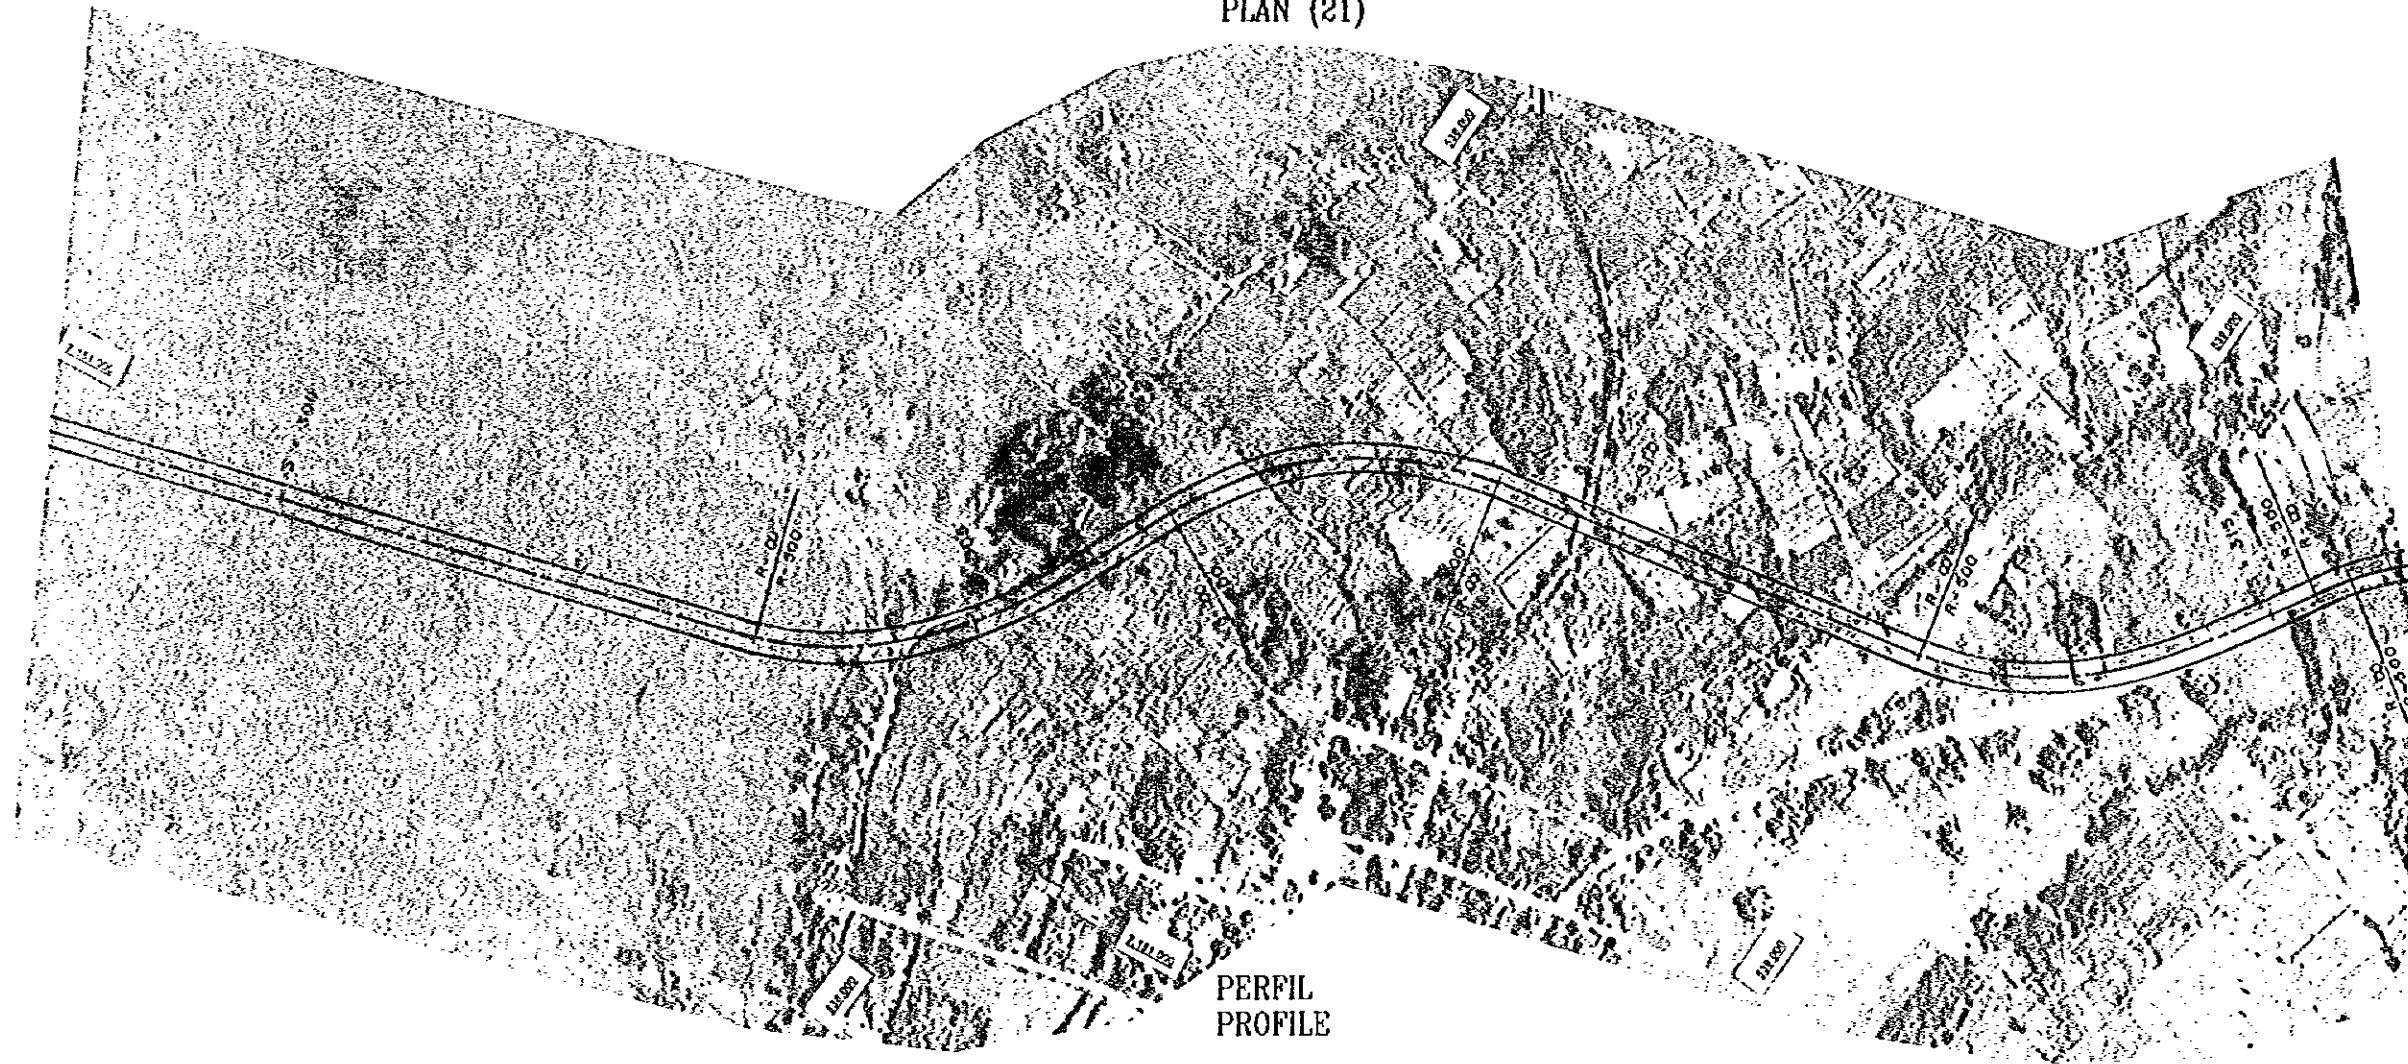

PLANTA
PLAN (20)

FROM: PARAGUARI TO VILLARRICA

PERFIL
PROFILE

DE: PARAGUARI A VILLARRICA

FROM: PARAGUARI TO VILLARRICA

PLANTA PLAN (21)

PERFIL PROFILE

ESCALA SCALE: HORIZONTAL 1:2000, VERTICAL 1:200

DE: PARAGUARI A VILLARRICA

PIANTA
PLAN (22)

FROM: PARAGUARI TO VILLARRICA

PERFIL
PROFILE

ESCALA
SCALE: HORIZONTAL VERTICAL