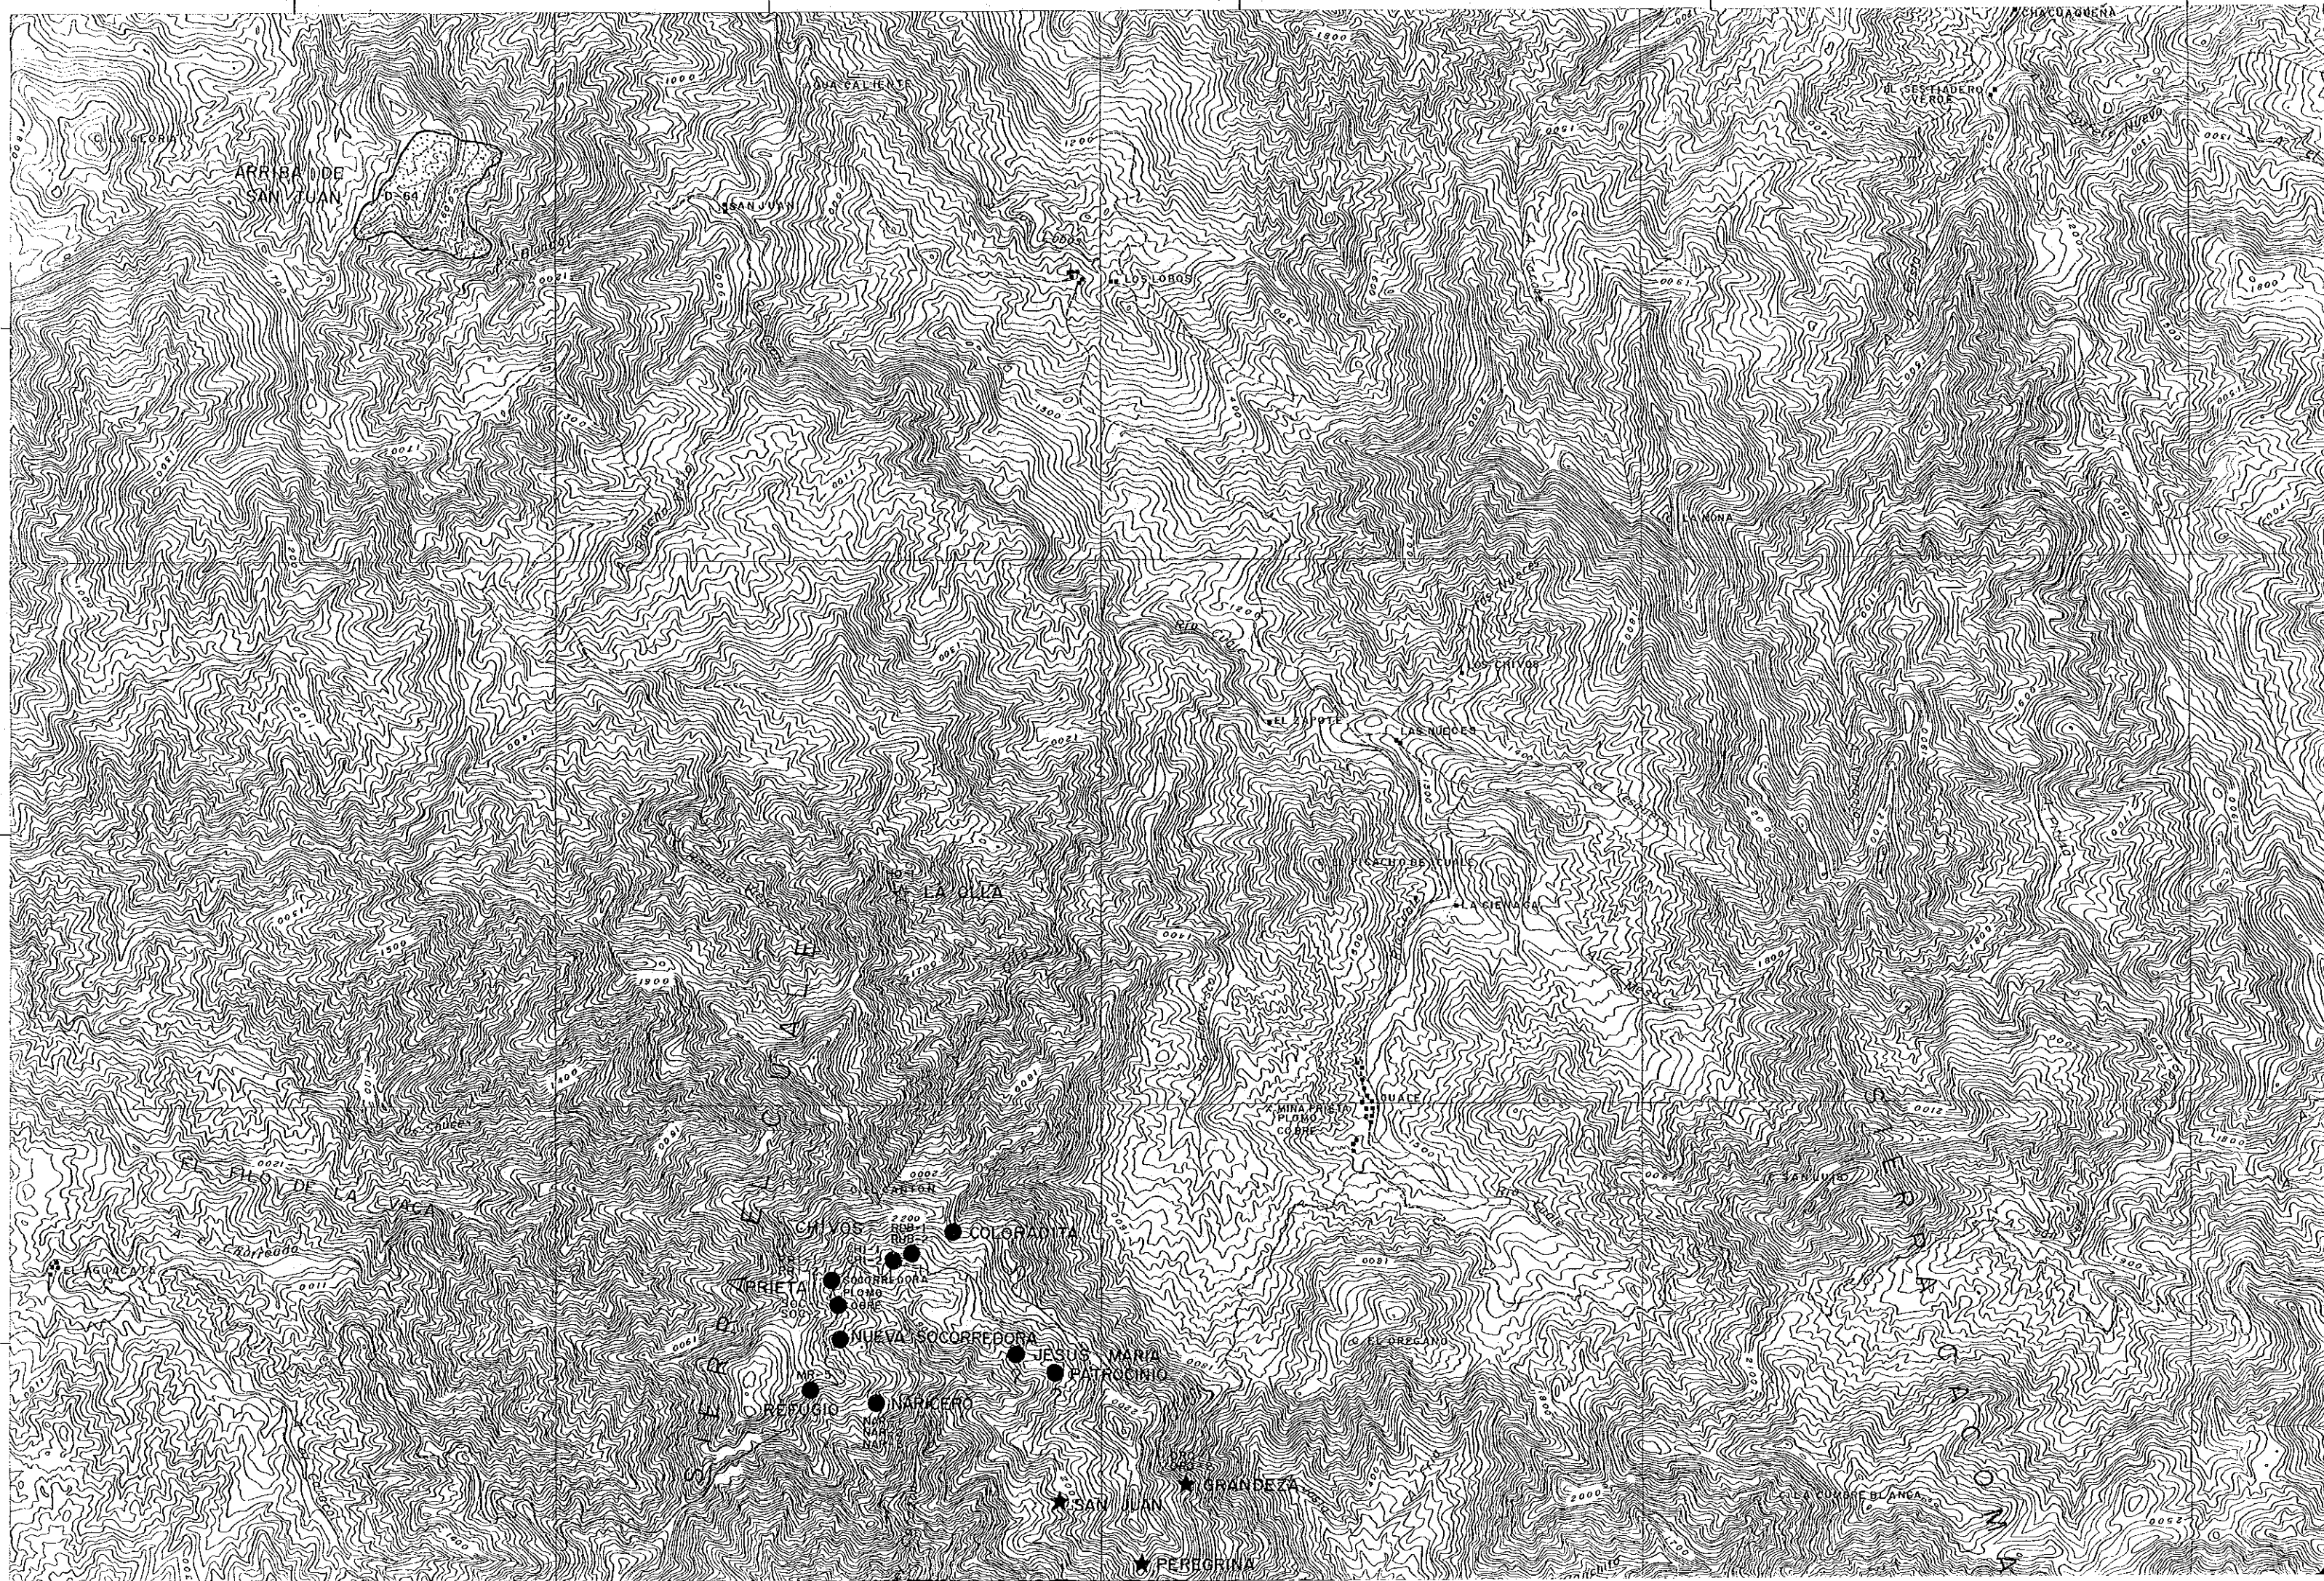

105°10'

105°05'

105°00'

Y 35,000

20°25'

Y 30,000

LEGEND

- Kuroko - type Deposit
- △ Hg Deposit
- ☆ Gold - Silver - Quartz Vein Deposit
- ★ Gold - Silver - Lead - Zinc Vein Deposit
- Lead - Zinc Vein Deposit
- ⊙ Pyrite Dissemination

Y 30,000

Y 25,000

20°20'

X-15,000

105°05'

X-10,000

X-5,000

105°00'