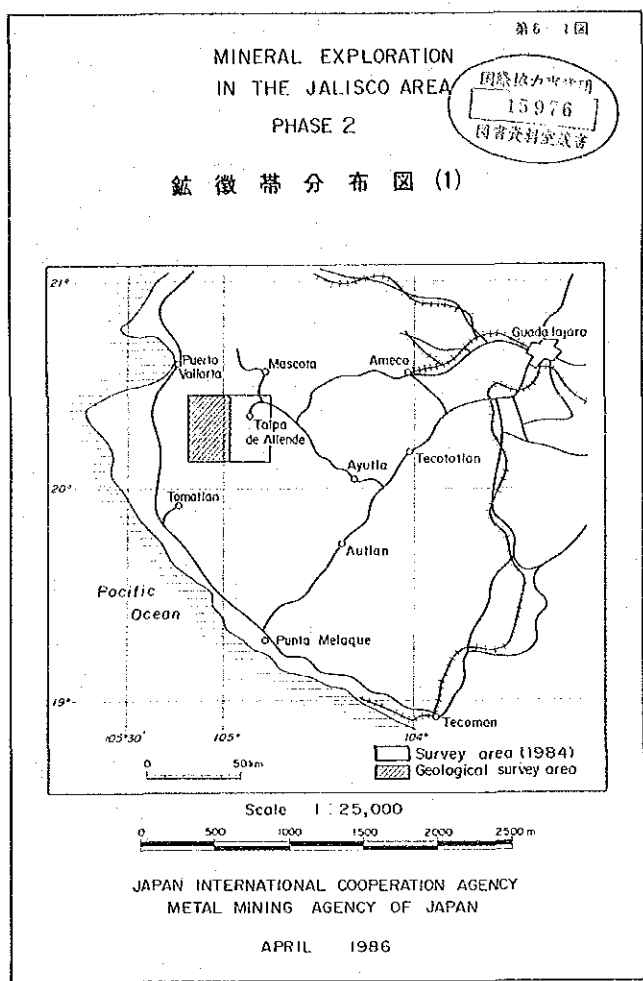

Y 35,000

20°25'

Y 30,000

LEGEND

- Kuroko - type Deposit
- △ Hg Deposit
- ☆ Gold - Silver - Quartz Vein Deposit
- ★ Gold - Silver - Lead - Zinc Vein Deposit
- Lead - Zinc Vein Deposit
- ⊙ Pyrite Dissemination

LEGEND

- Kuroko - type Deposit
- △ Hg Deposit
- ☆ Gold - Silver - Quartz Vein Deposit
- ★ Gold - Silver - Lead - Zinc Vein Deposit
- Lead - Zinc Vein Deposit
- ⊙ Pyrite Dissemination

20°25'

Y 30,000

Y 25,000

20°20'

X - 15,000

105°05'

X - 10,000

X - 5,000

105°00'