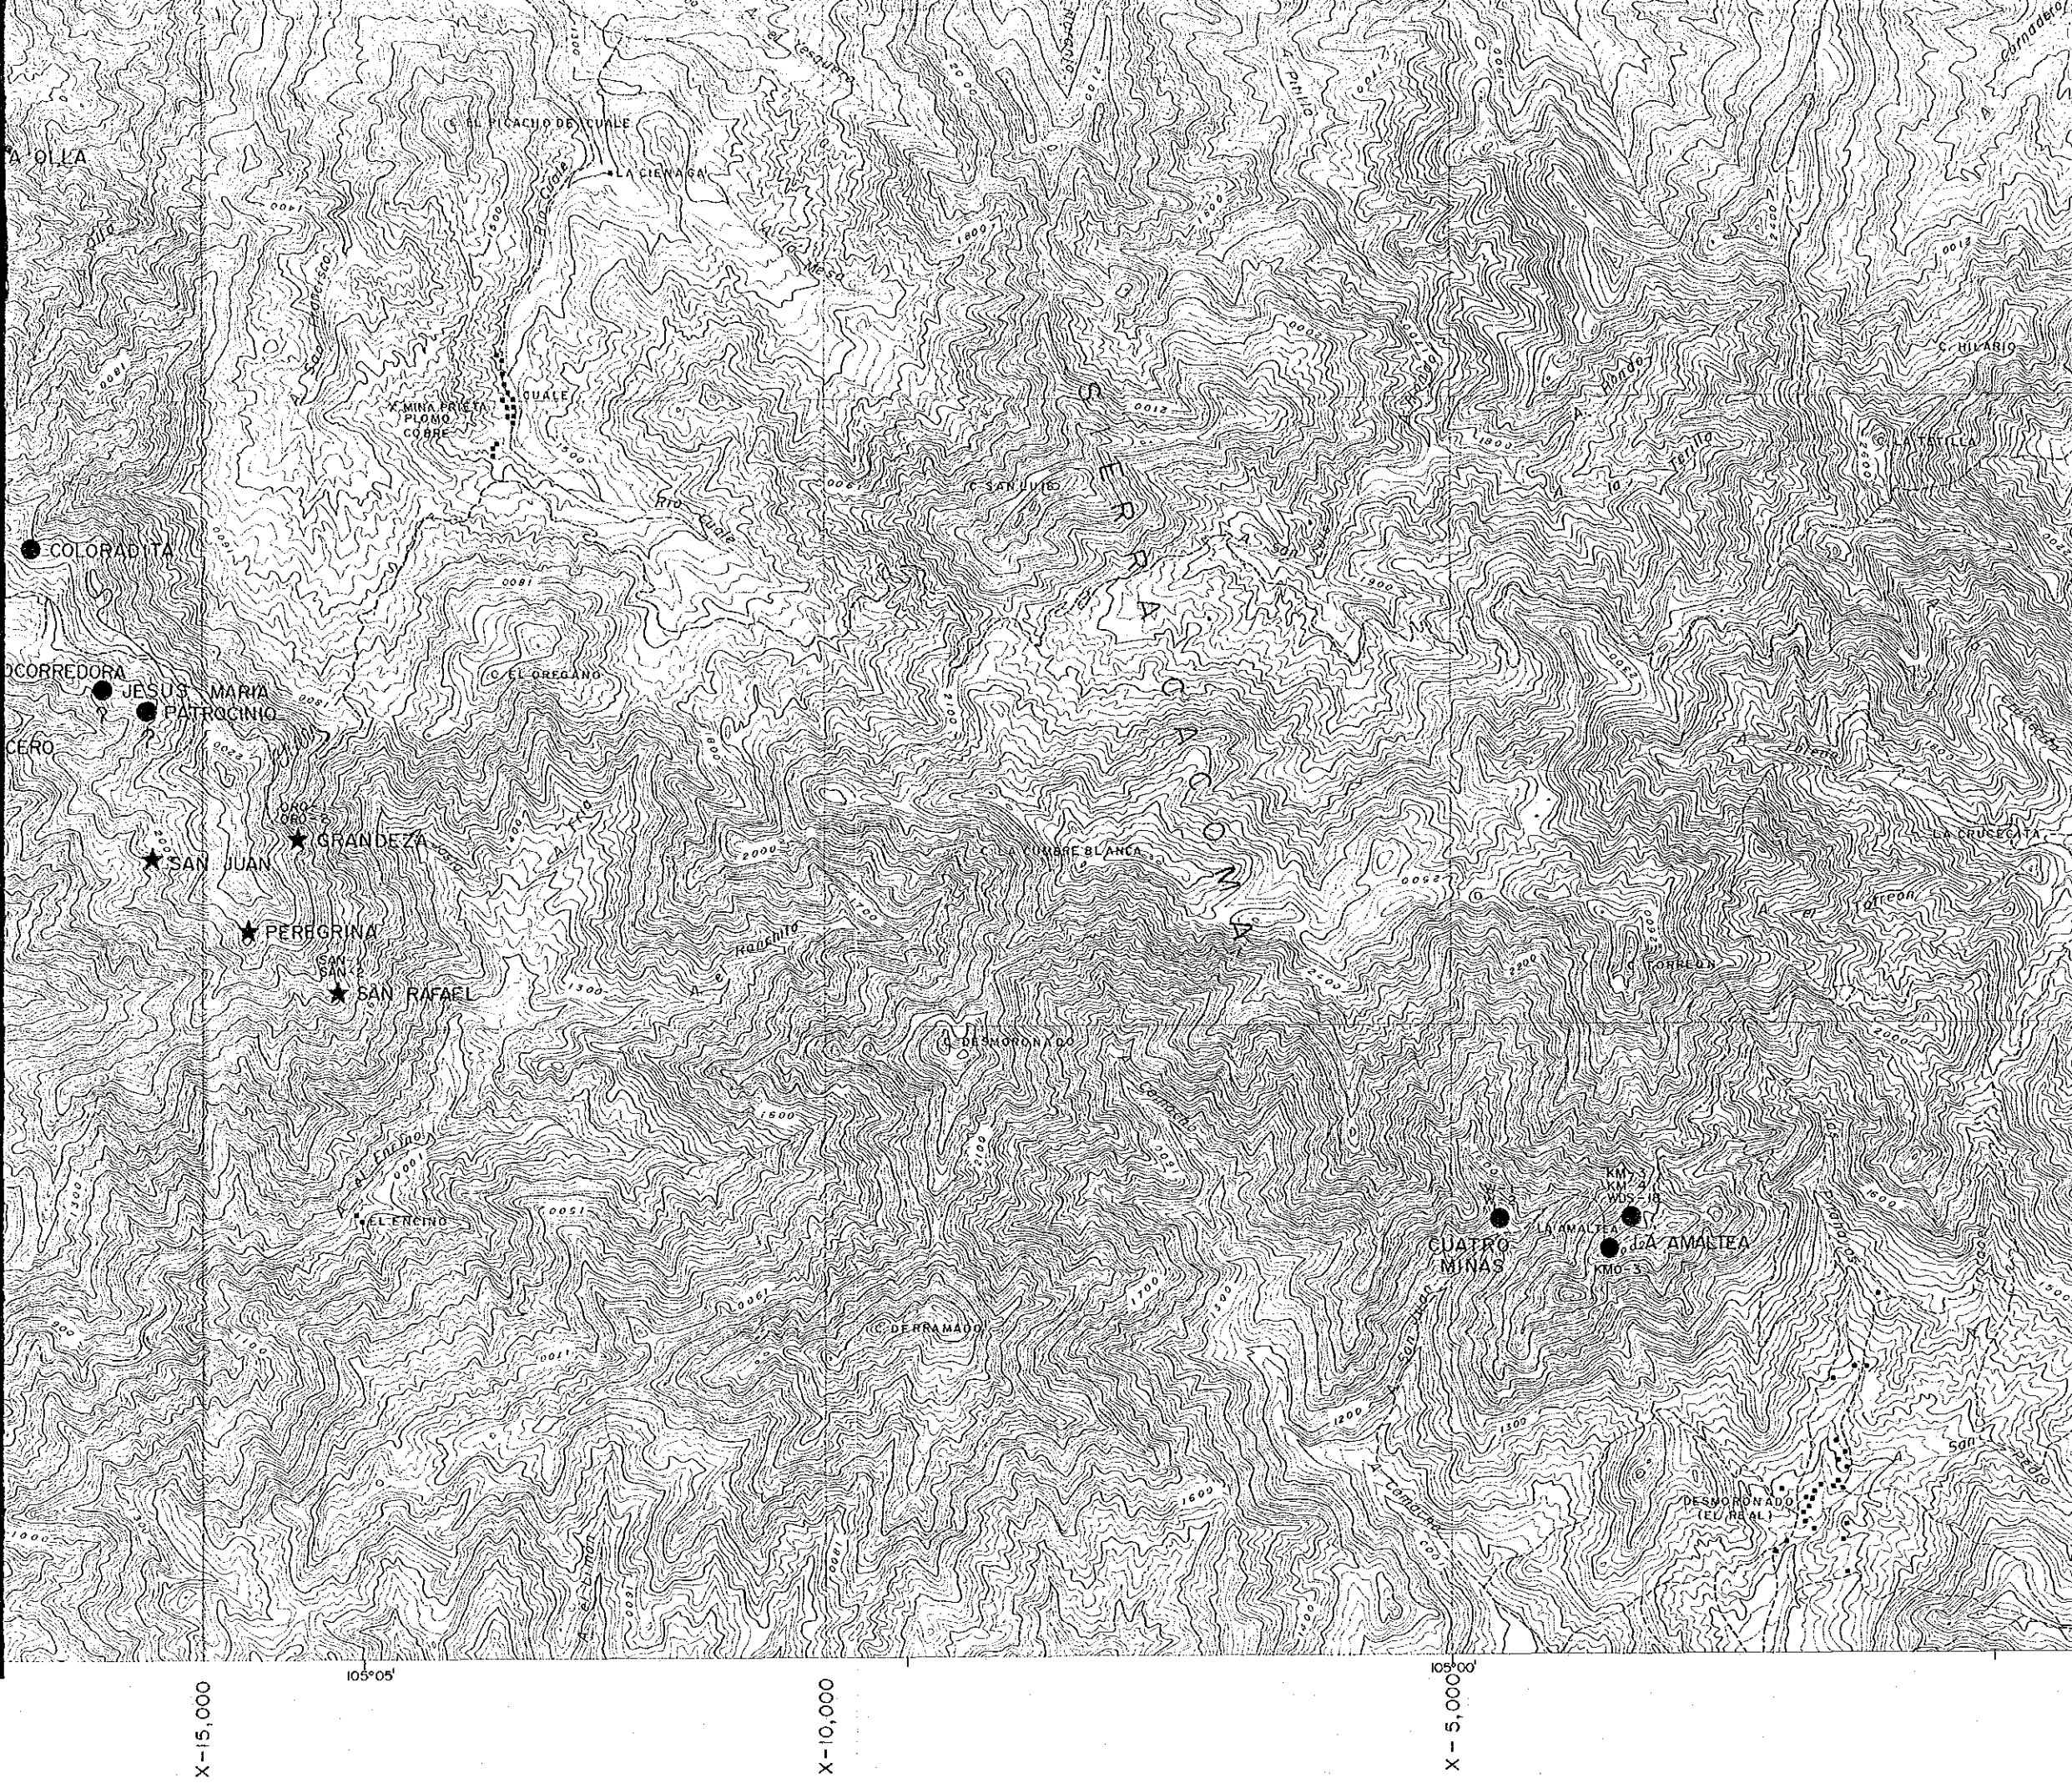

Y 35,000

20°25'

Y 30,000

LEGEND

- Kuroko - type Deposit
- △ Hg Deposit
- ☆ Gold - Silver - Quartz Vein Deposit
- ★ Gold - Silver - Lead - Zinc Vein Deposit
- Lead - Zinc Vein Deposit
- ⊙ Pyrite Dissemination

LEGEND

- Kuroko - type Deposit
- △ Hg Deposit
- ☆ Gold - Silver - Quartz Vein Deposit
- ★ Gold - Silver - Lead - Zinc Vein Deposit
- Lead - Zinc Vein Deposit
- ⊙ Pyrite Dissemination

20°25'

Y 30,000

Y 25,000

20°20'

X - 15,000

105°05'

X - 10,000

X - 5,000

105°00'