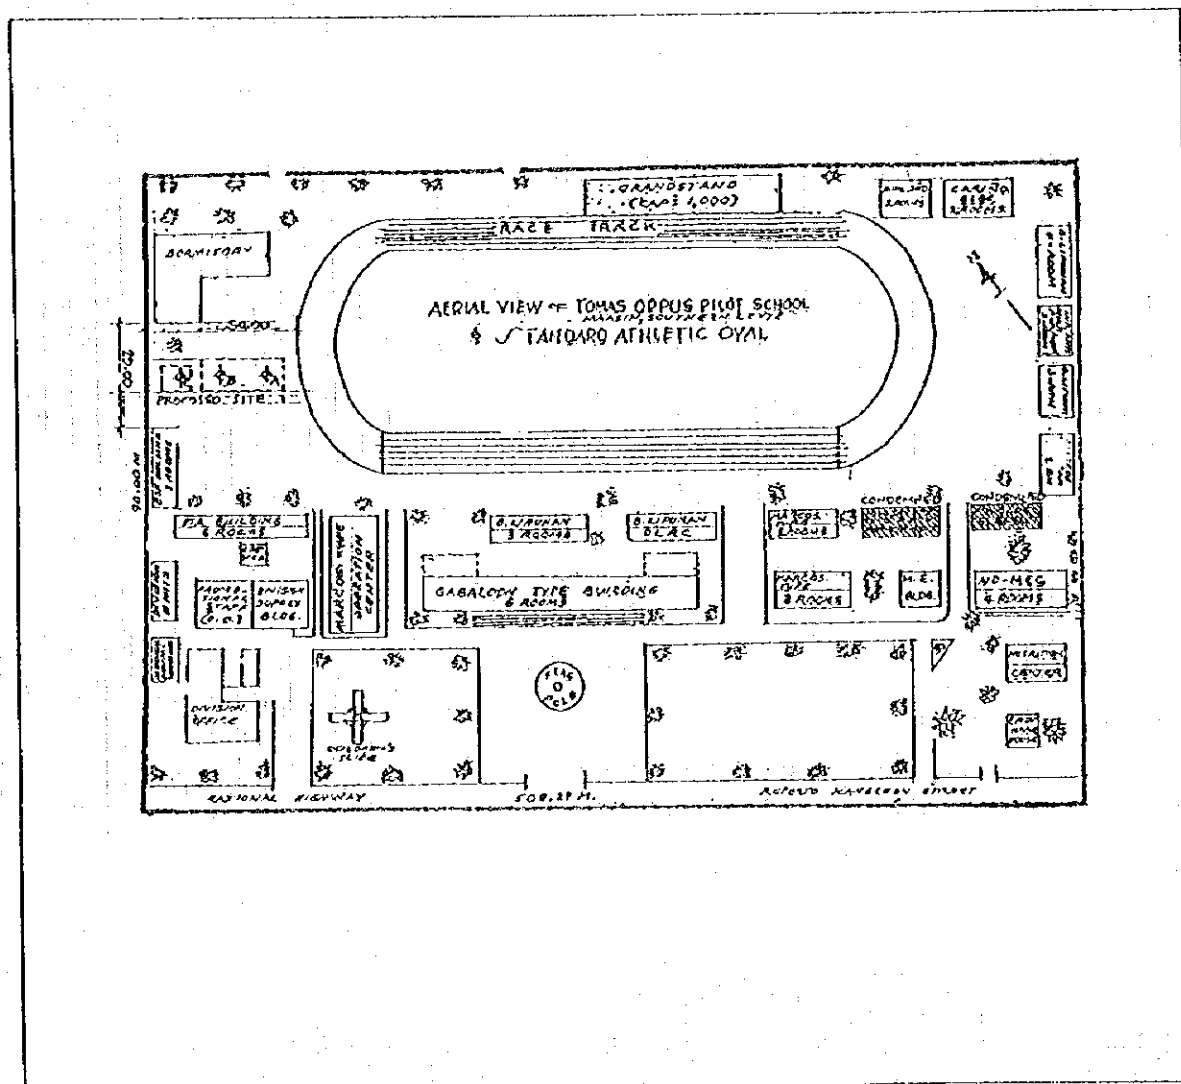

2. EXISTING SITE CONDITION