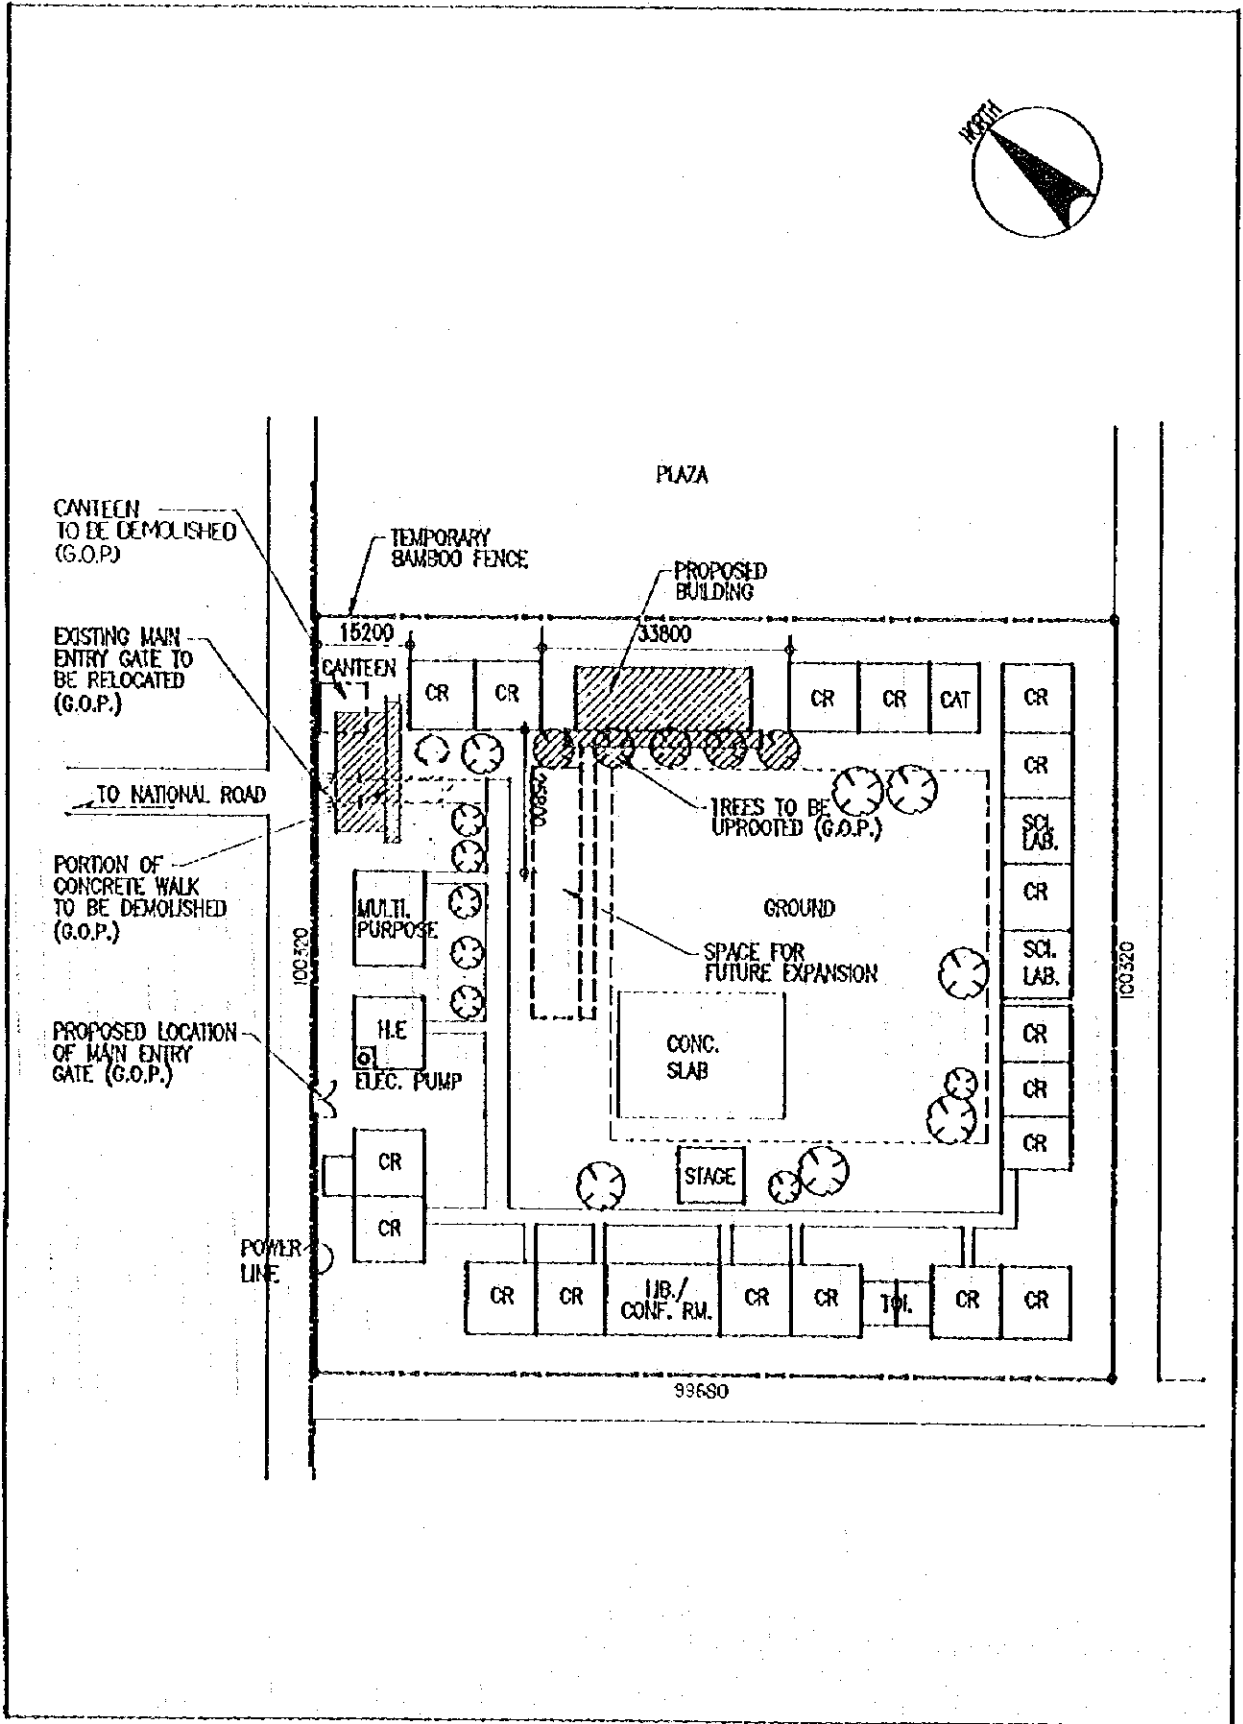

SCHOOL NO.	S-57	NAME OF SCHOOL	SALINUNGAN NAT'L H.S
LOCATION	SAN MATEO, ISABELA		

1. PROPOSED SITE PLAN