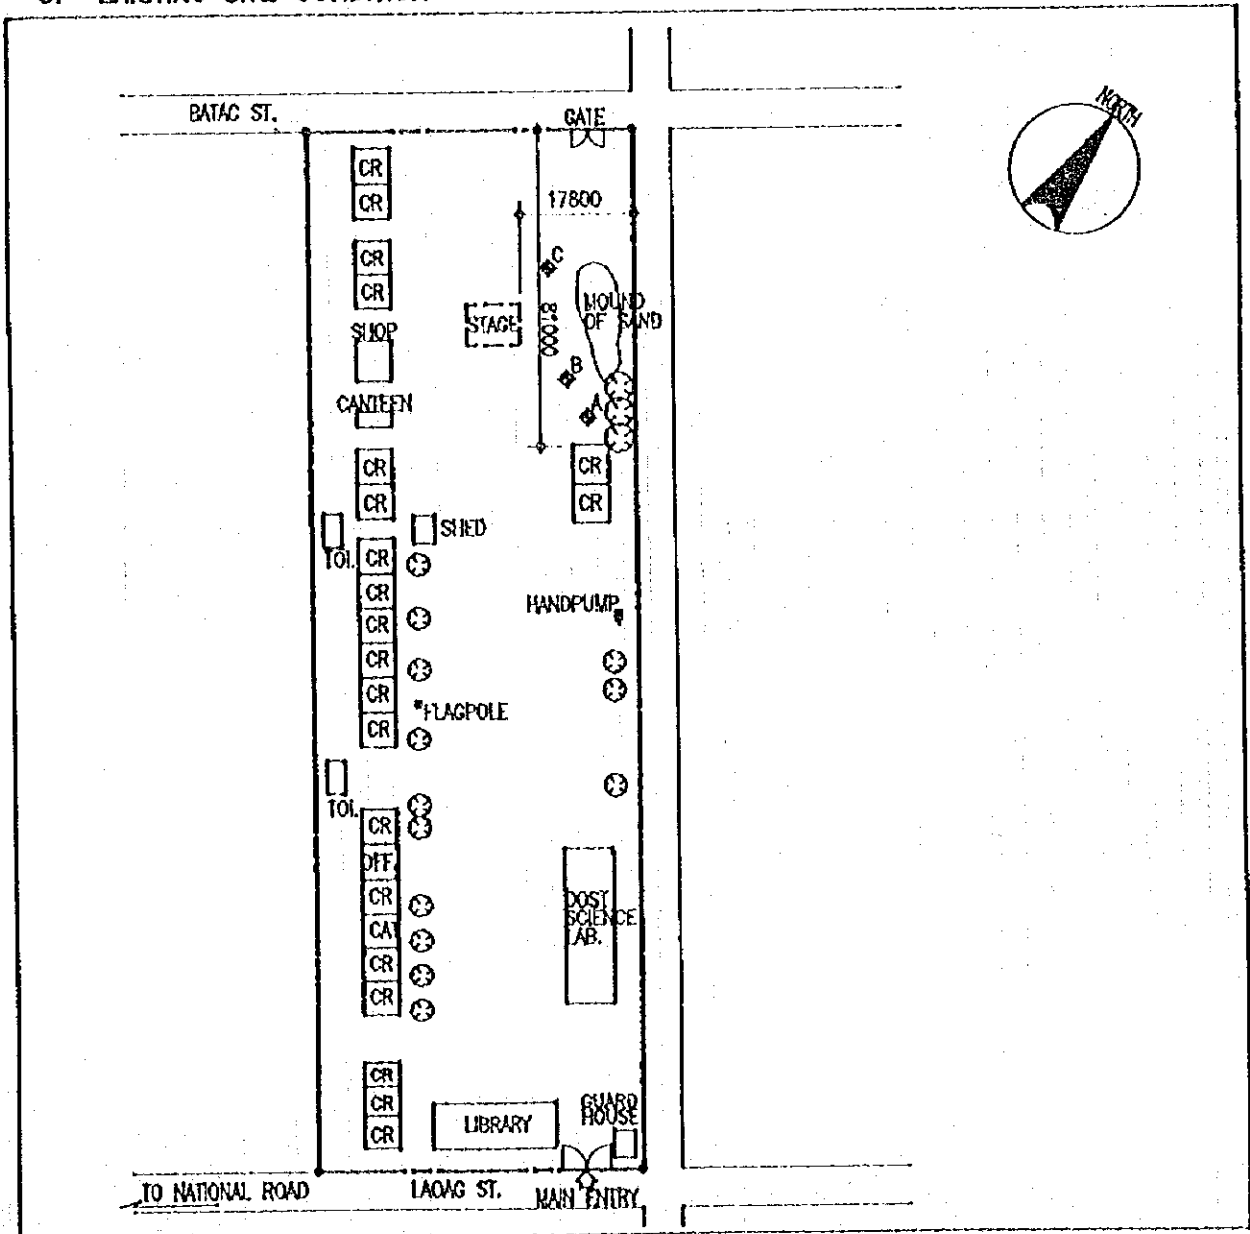

3. EXISTING SITE CONDITION