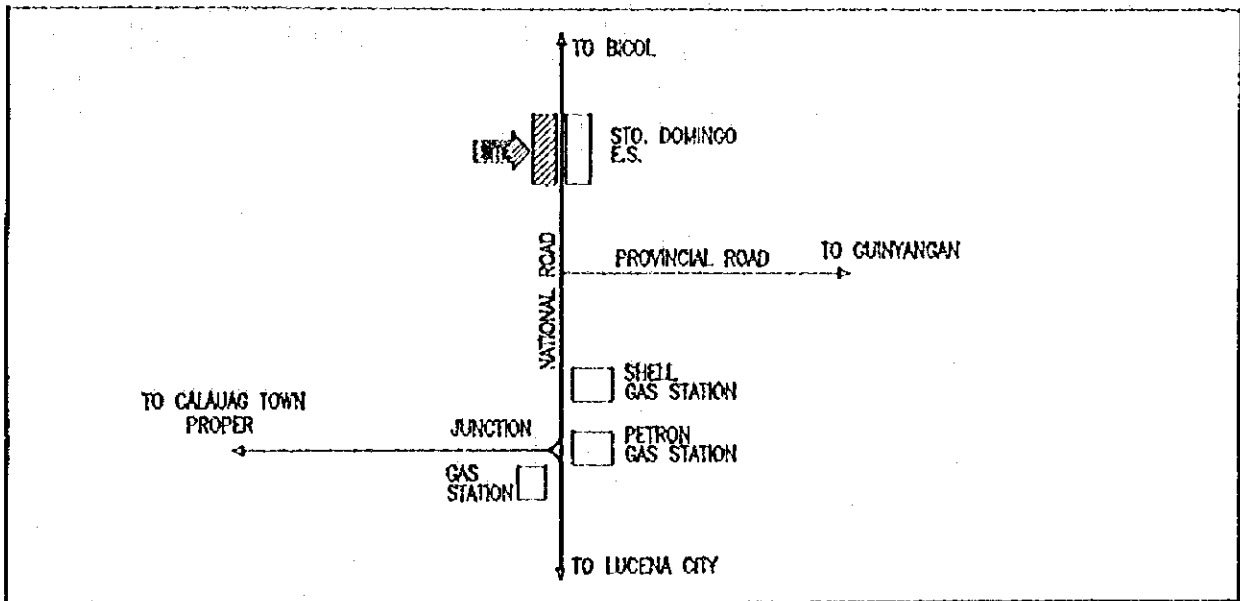

2. VICINITY MAP