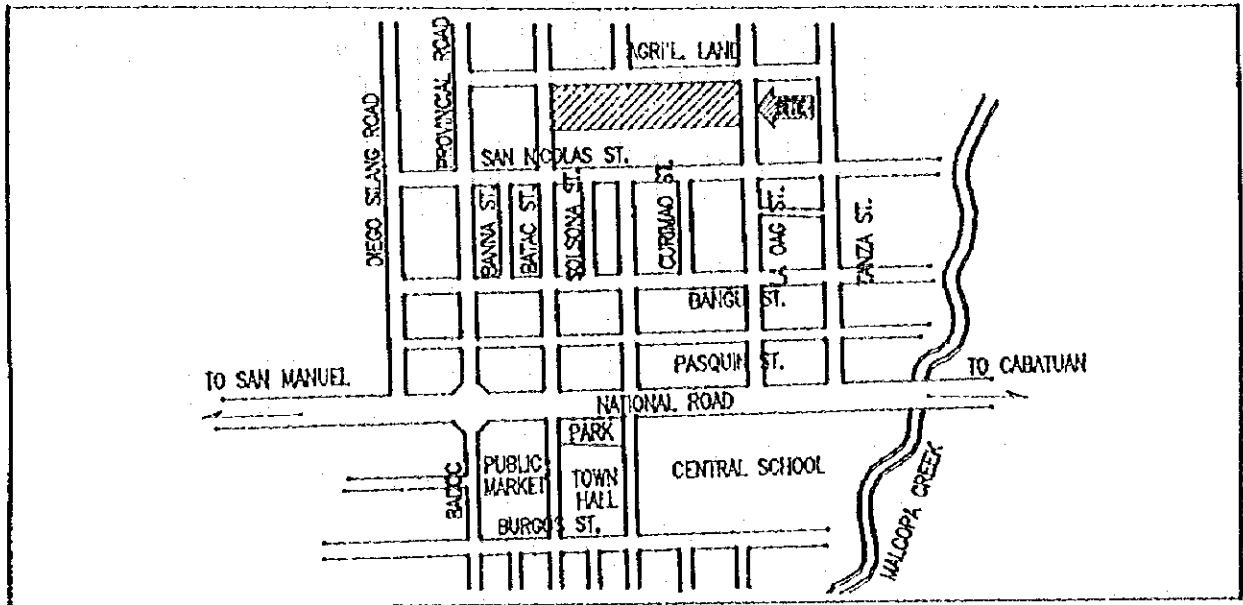

2. VICINITY MAP