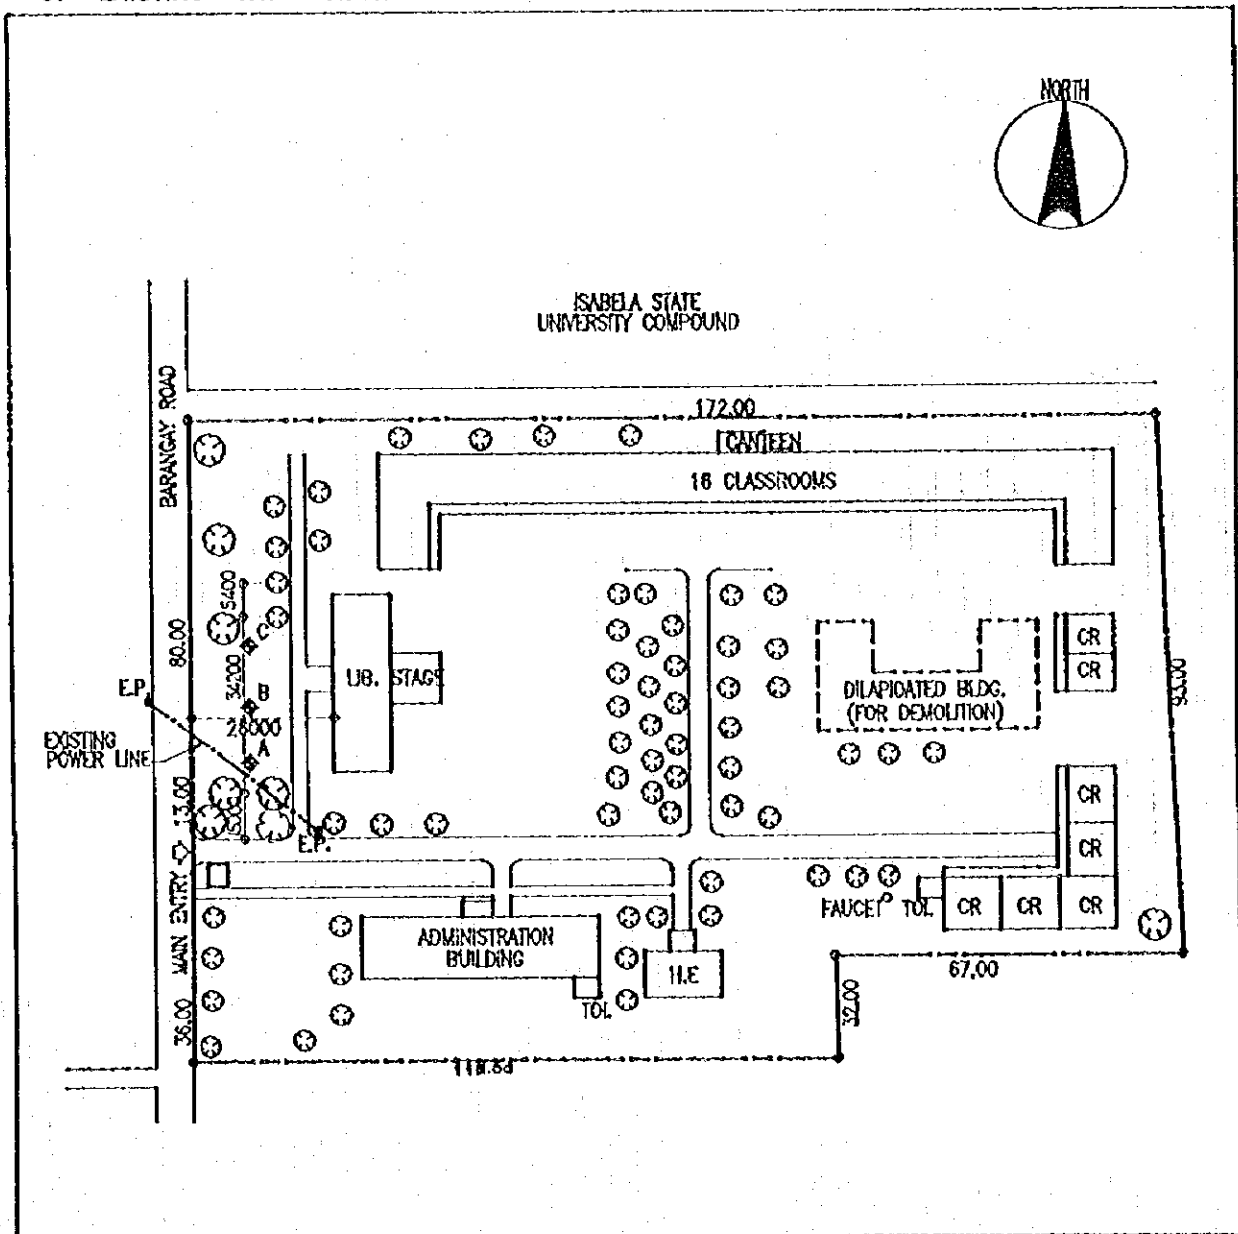

3. EXISTING SITE CONDITION