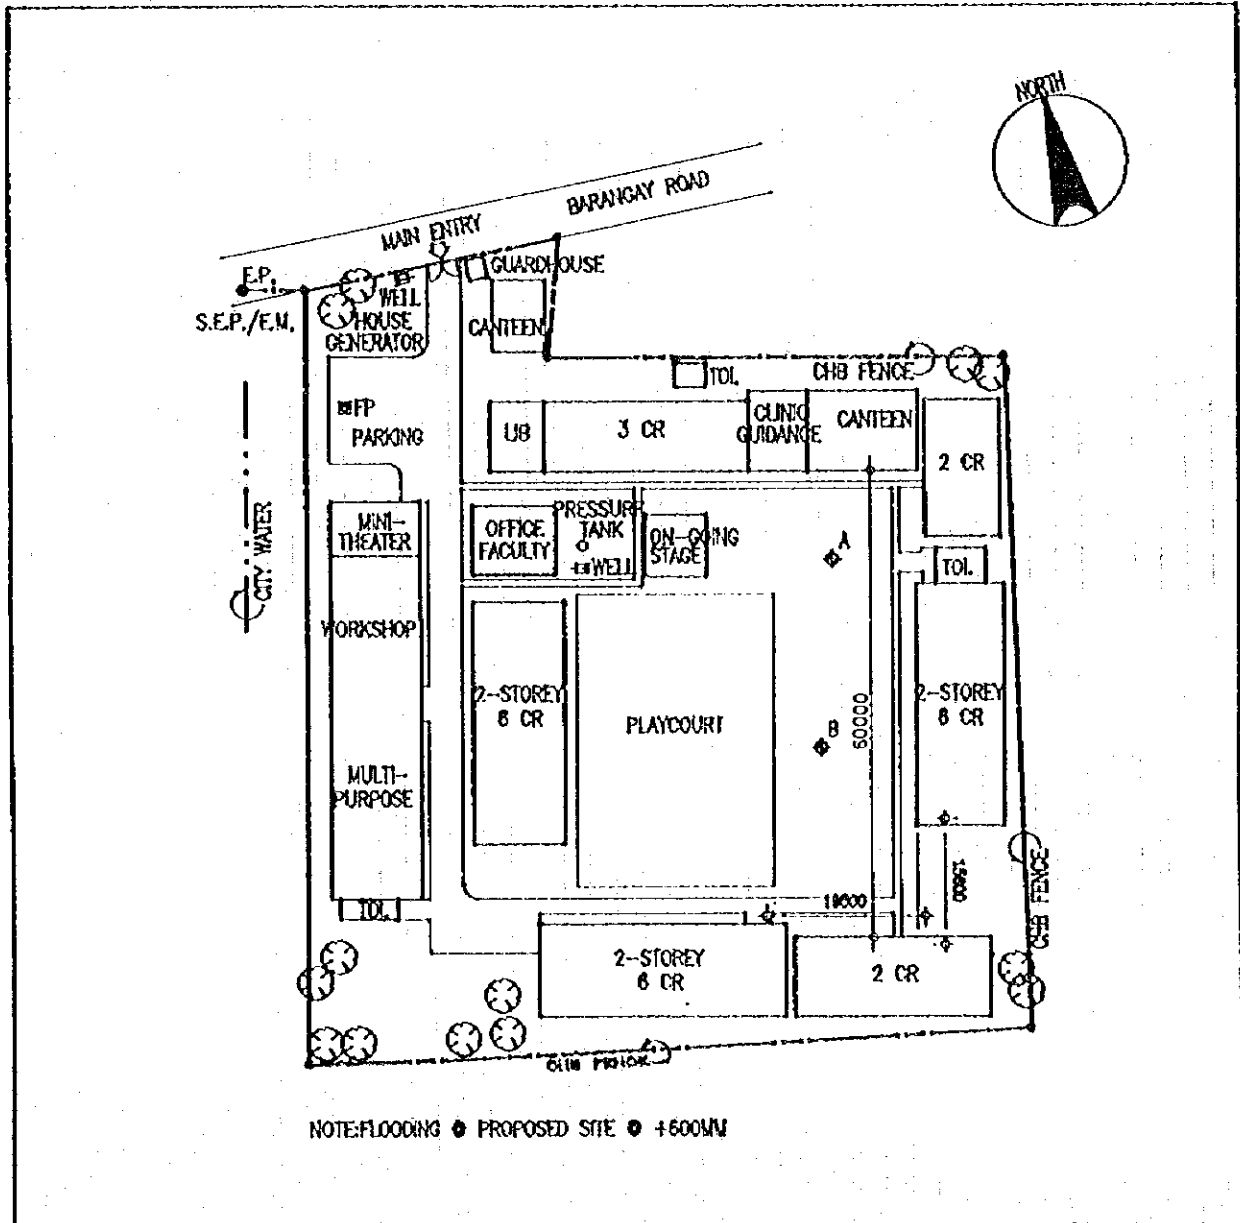

3. EXISTING SITE CONDITION