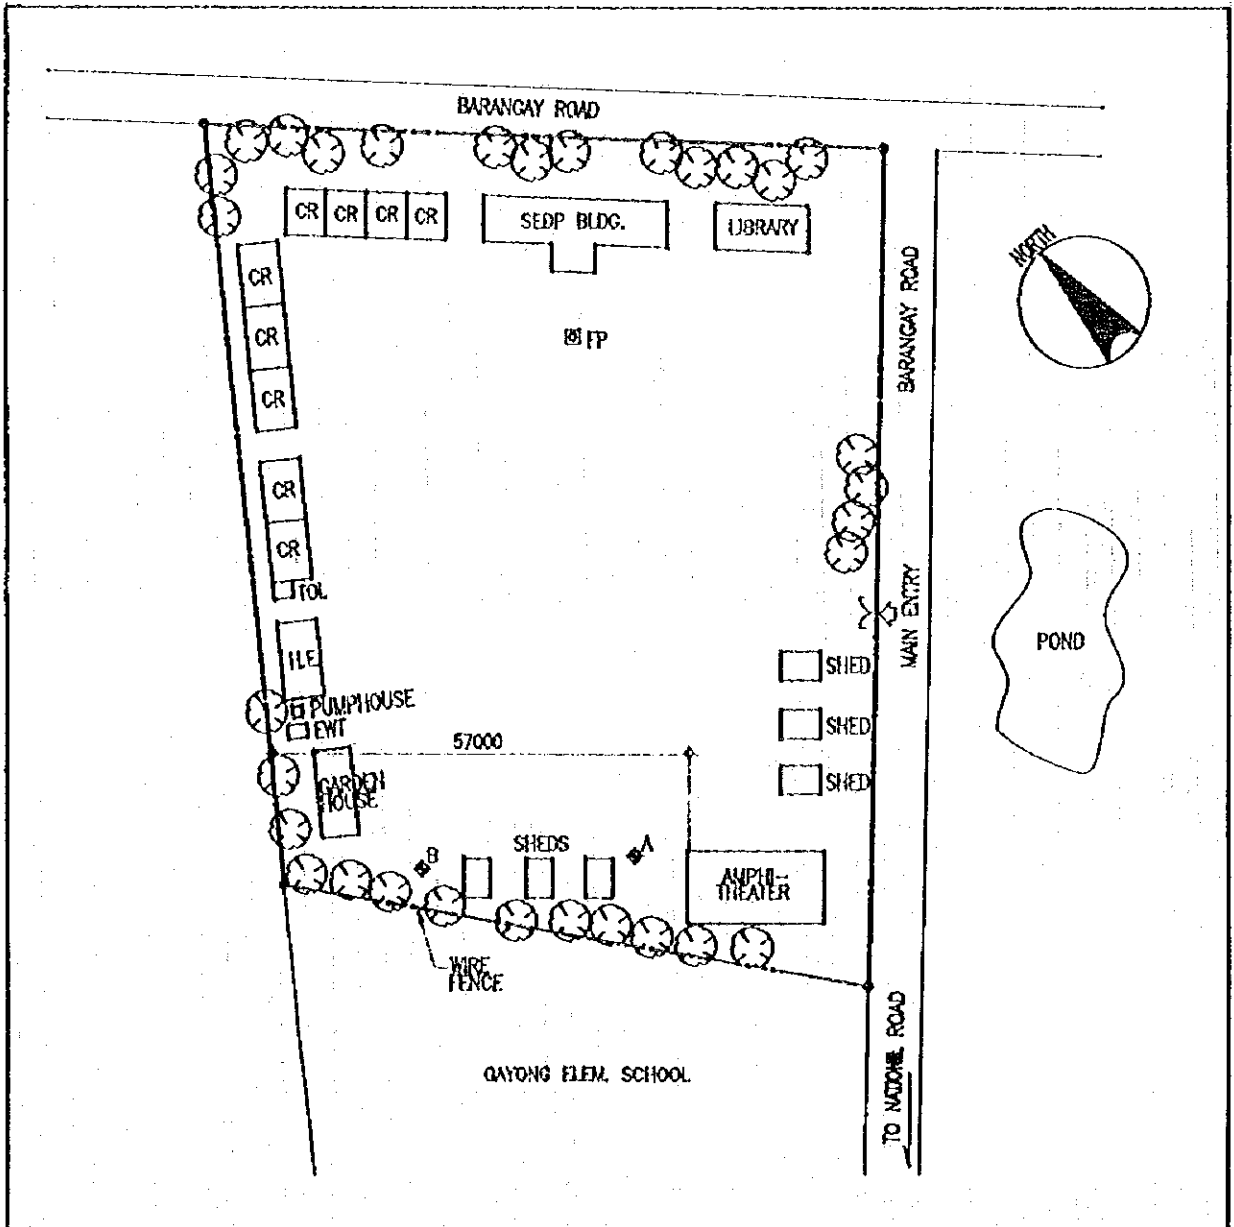

3. EXISTING SITE CONDITION