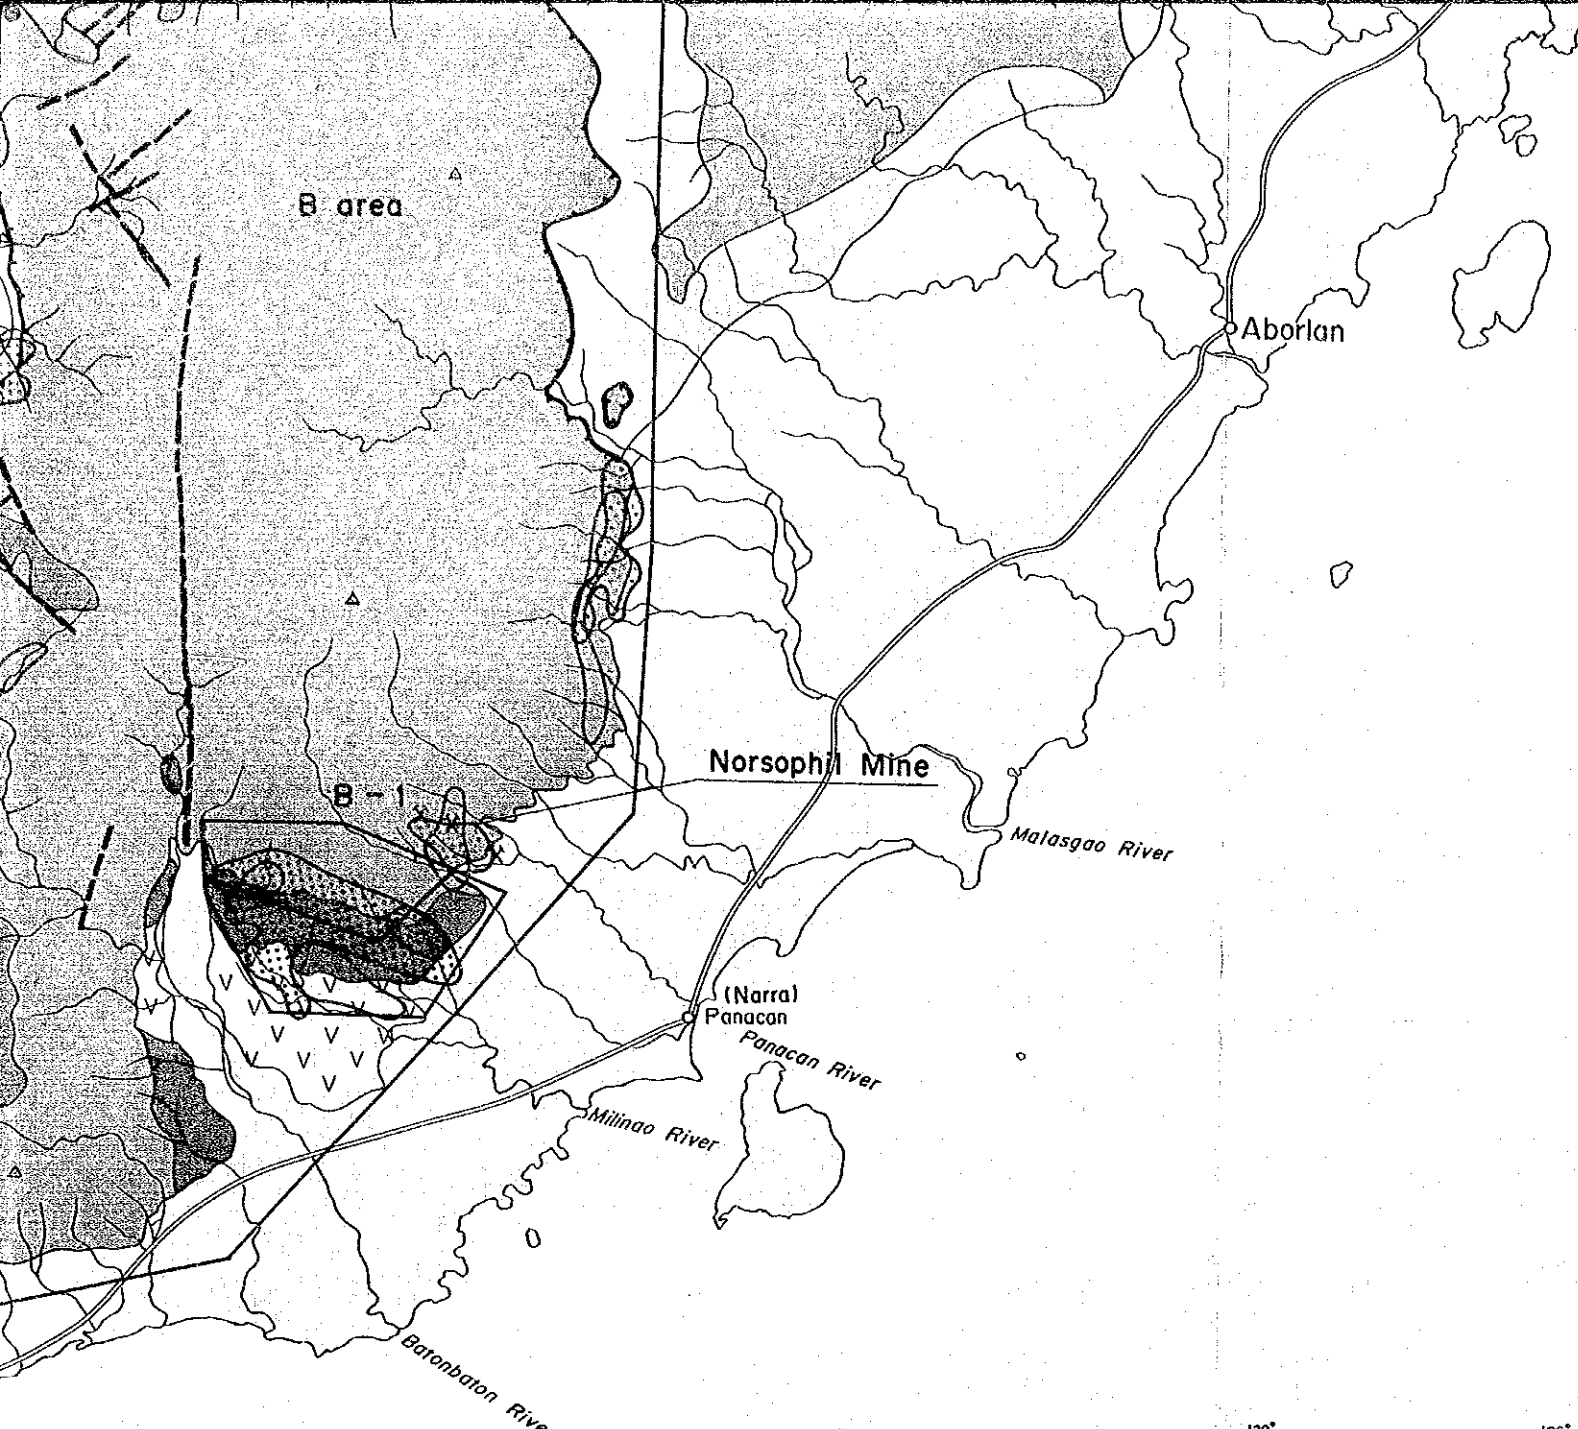

Vegetation map of area A - 1

118°00'

15'

30'

Mineral occurrences and test pits in the Mariwara area

Interpretation map of area B - 1

JICA • MMAJ — MGB		1993.1
Interpretation map of Palawan area.		
<p>Members Japan</p> <p>Akio Shida Jun-ichi Maeno Yasunori Itoh Makoto Miyoshi Shigeyuki Yamasawa Hideyuki Nabeshima Tsuyoshi Yamada Itoshi Kohno Fumitaka Yoshimura Minoru Nonoguchi</p>	<p>Phillipine</p> <p>Romeo L. Almeda Noel V. Ferrer Antonio N. Apostol Benjamin Cadawan Jr. Joserito Velasquez Rogel Santos Oliver Relova Noel Ariel Cruz Eugenio Esguera Ronald Miranda</p>	<p>Reinhold Salas Emmanue Cruz Emmanuel Santos Jimmy Crisoloso Eleazar Mantaring</p>