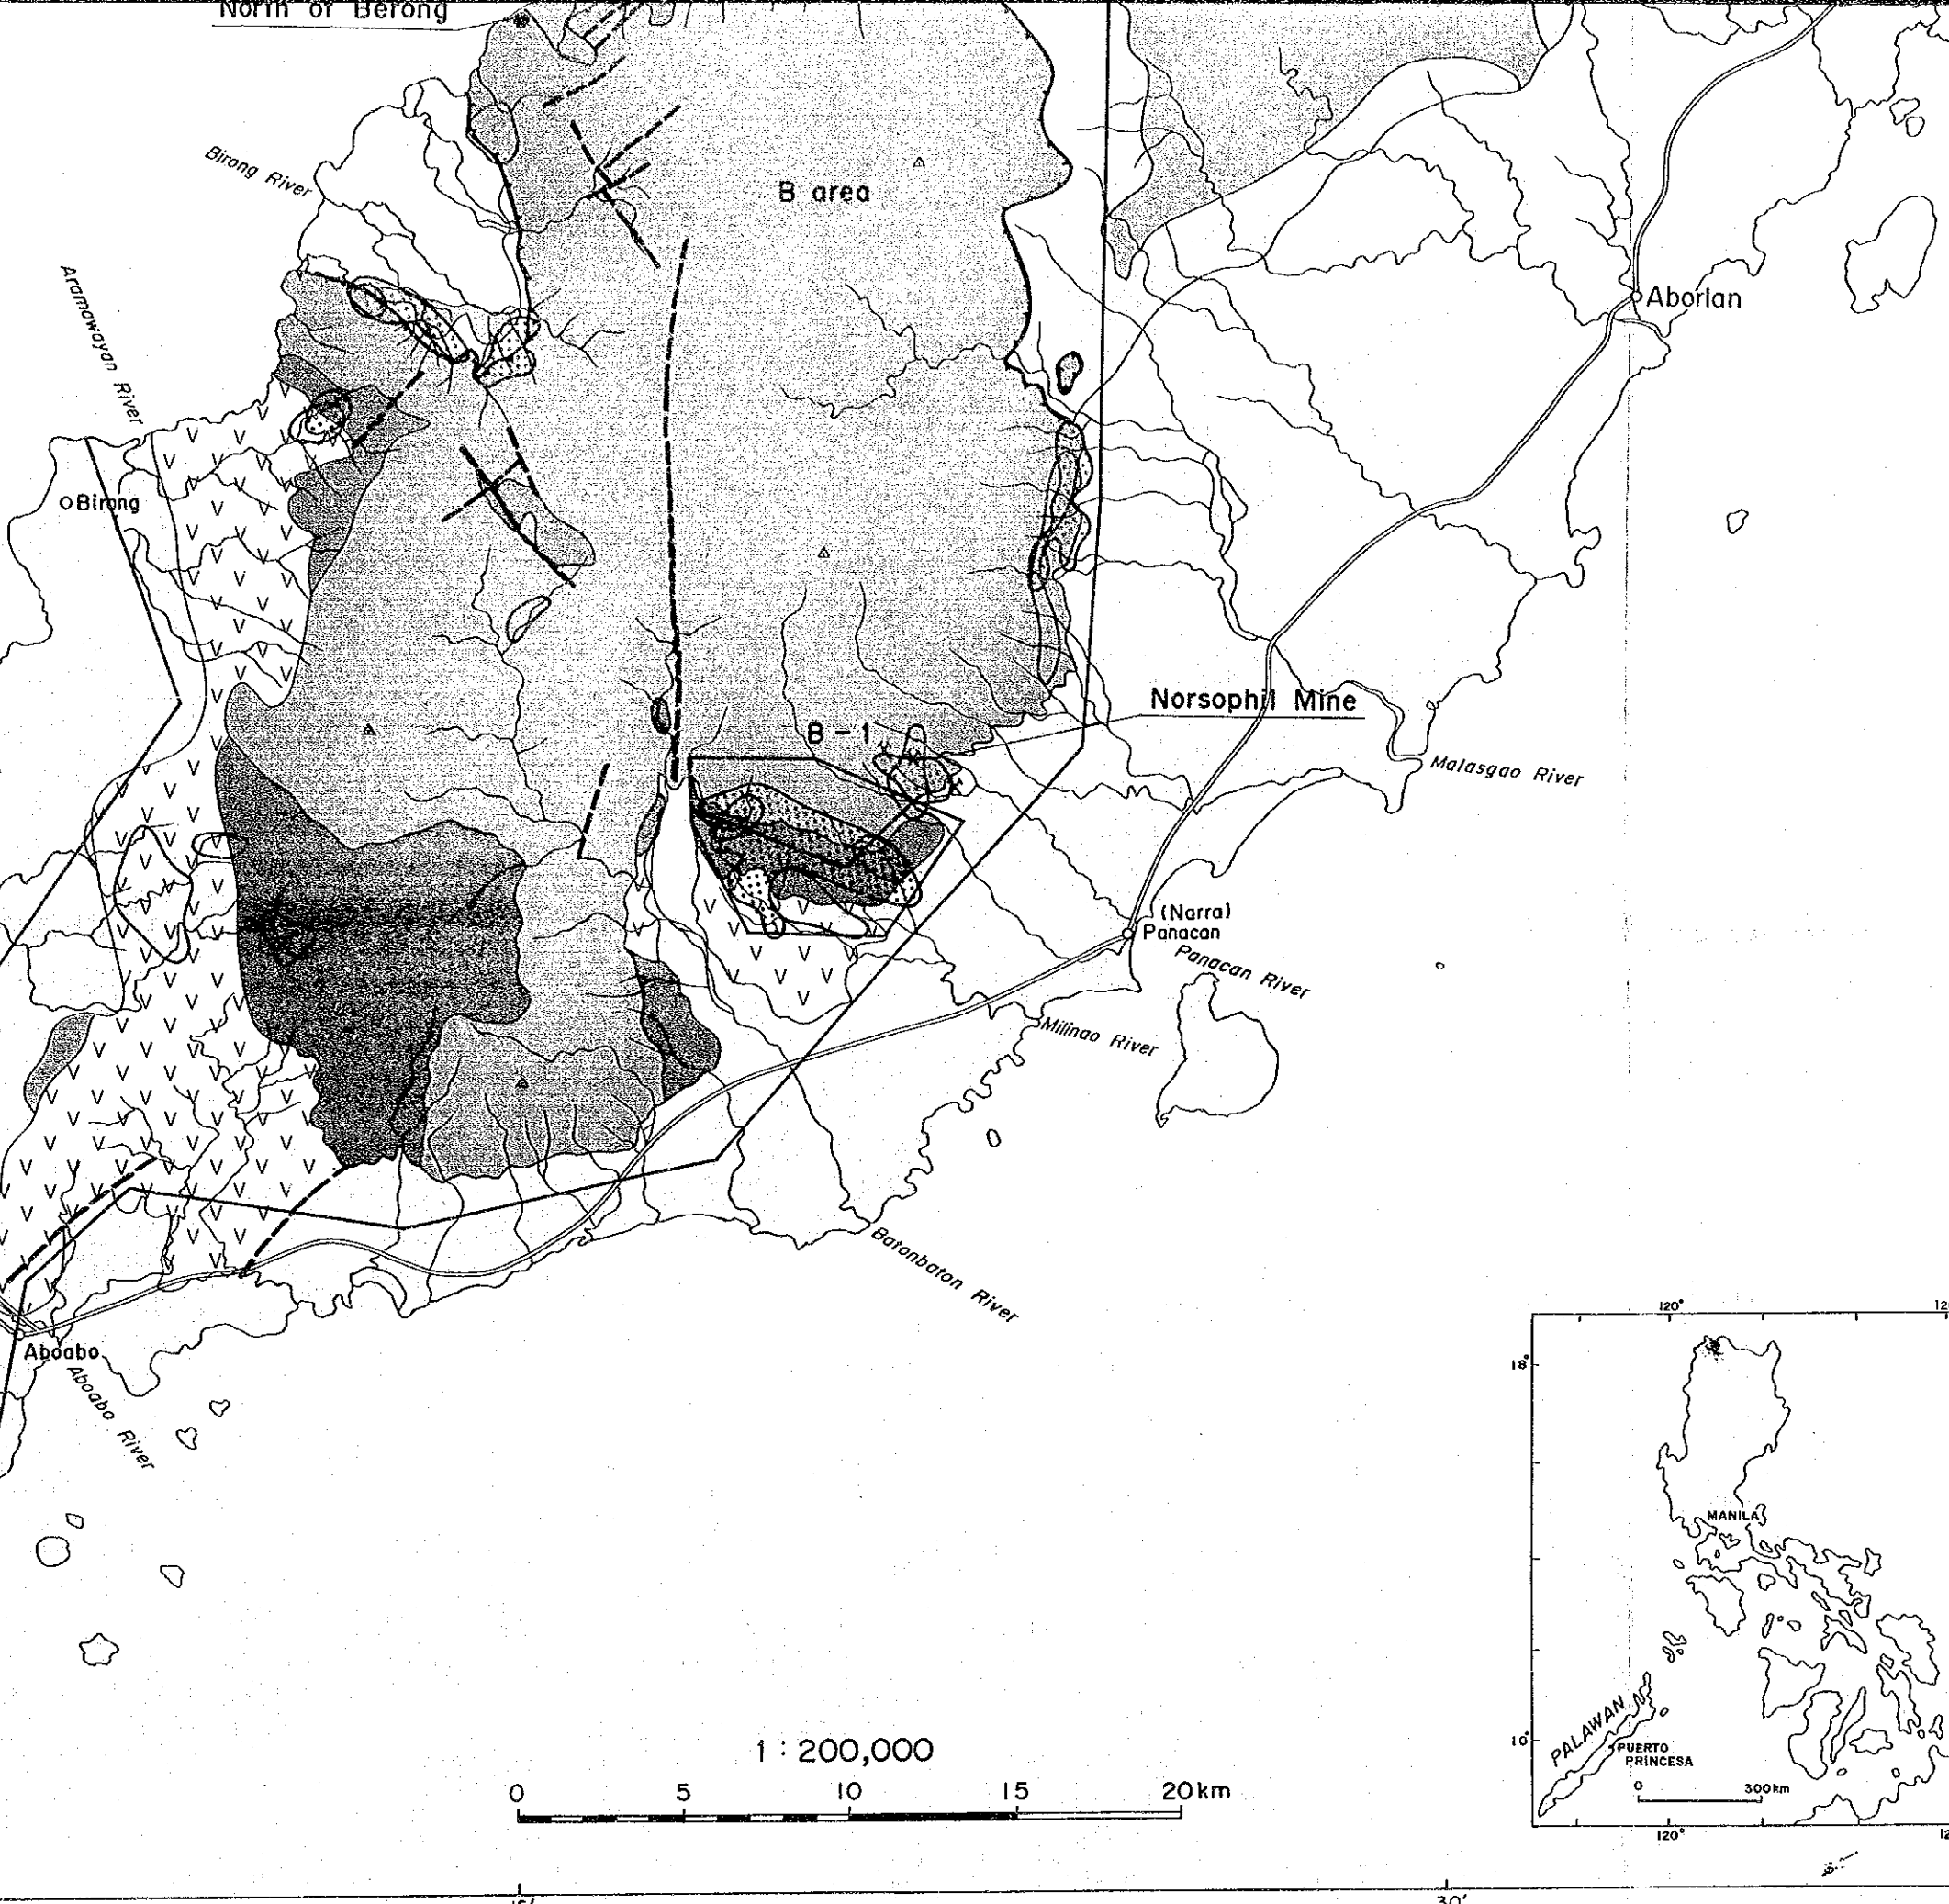

Vegetation map of area A - 1

118°00'

15'

30'

Mineral occurrences and test pits in the Mariwara area

Interpretation map of area B - 1

JICA • MMAJ — MGB		1993.1
Interpretation map of Palawan area.		
<p>Members Japan</p> <p>Akio Shida Jun-ichi Maeno Yasunori Itoh Makoto Miyoshi Shigeyuki Yamasawa Hideyuki Nabeshima Tsuyoshi Yamada Itoshi Kohno Fumitaka Yoshimura Minoru Nonoguchi</p>	<p>Phillipine</p> <p>Romeo L. Almeda Noel V. Ferrer Antonio N. Apostol Benjamin Cadawan Jr. Joserito Velasquez Rogel Santos Oliver Relova Noel Ariel Cruz Eugenio Esguera Ronald Miranda</p>	<p>Reinhold Salas Emmanue Cruz Emmanuel Santos Jimmy Crisoloso Eleazar Mantaring</p>