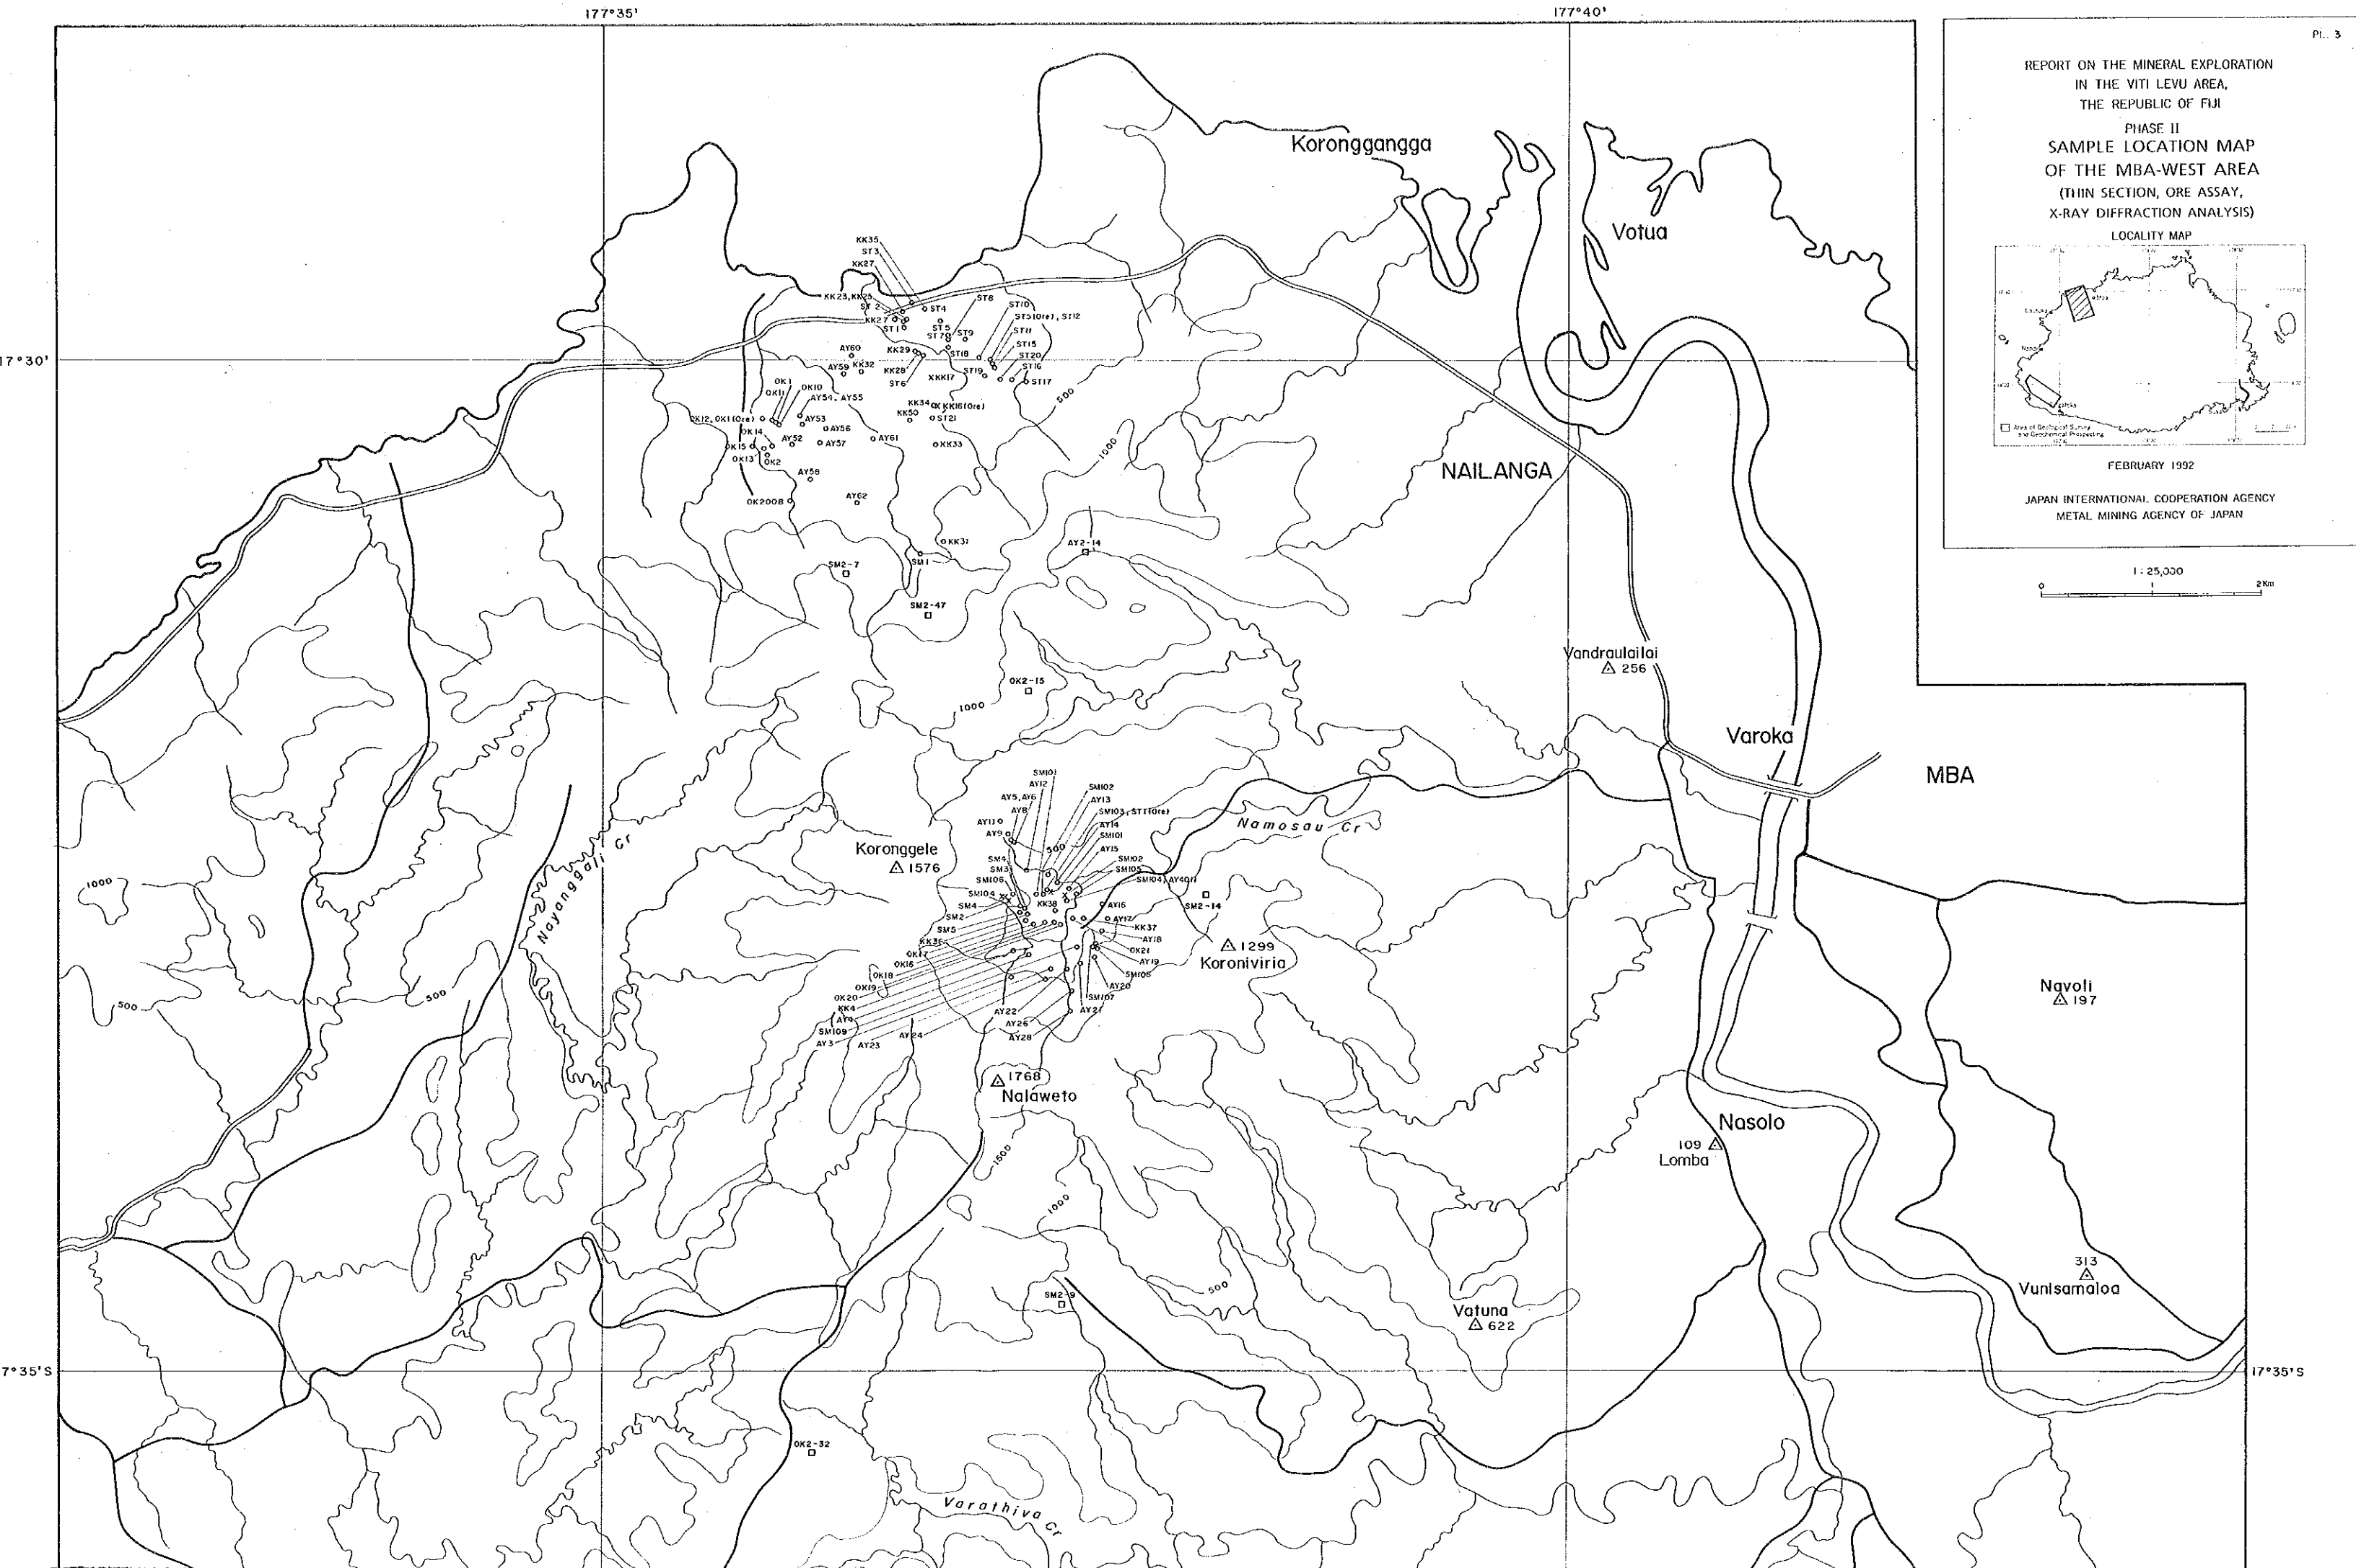

REPORT ON THE MINERAL EXPLORATION
IN THE VITI LEVU AREA,
THE REPUBLIC OF FIJI
PHASE II
SAMPLE LOCATION MAP
OF THE MBA-WEST AREA
(THIN SECTION, ORE ASSAY,
X-RAY DIFFRACTION ANALYSIS)