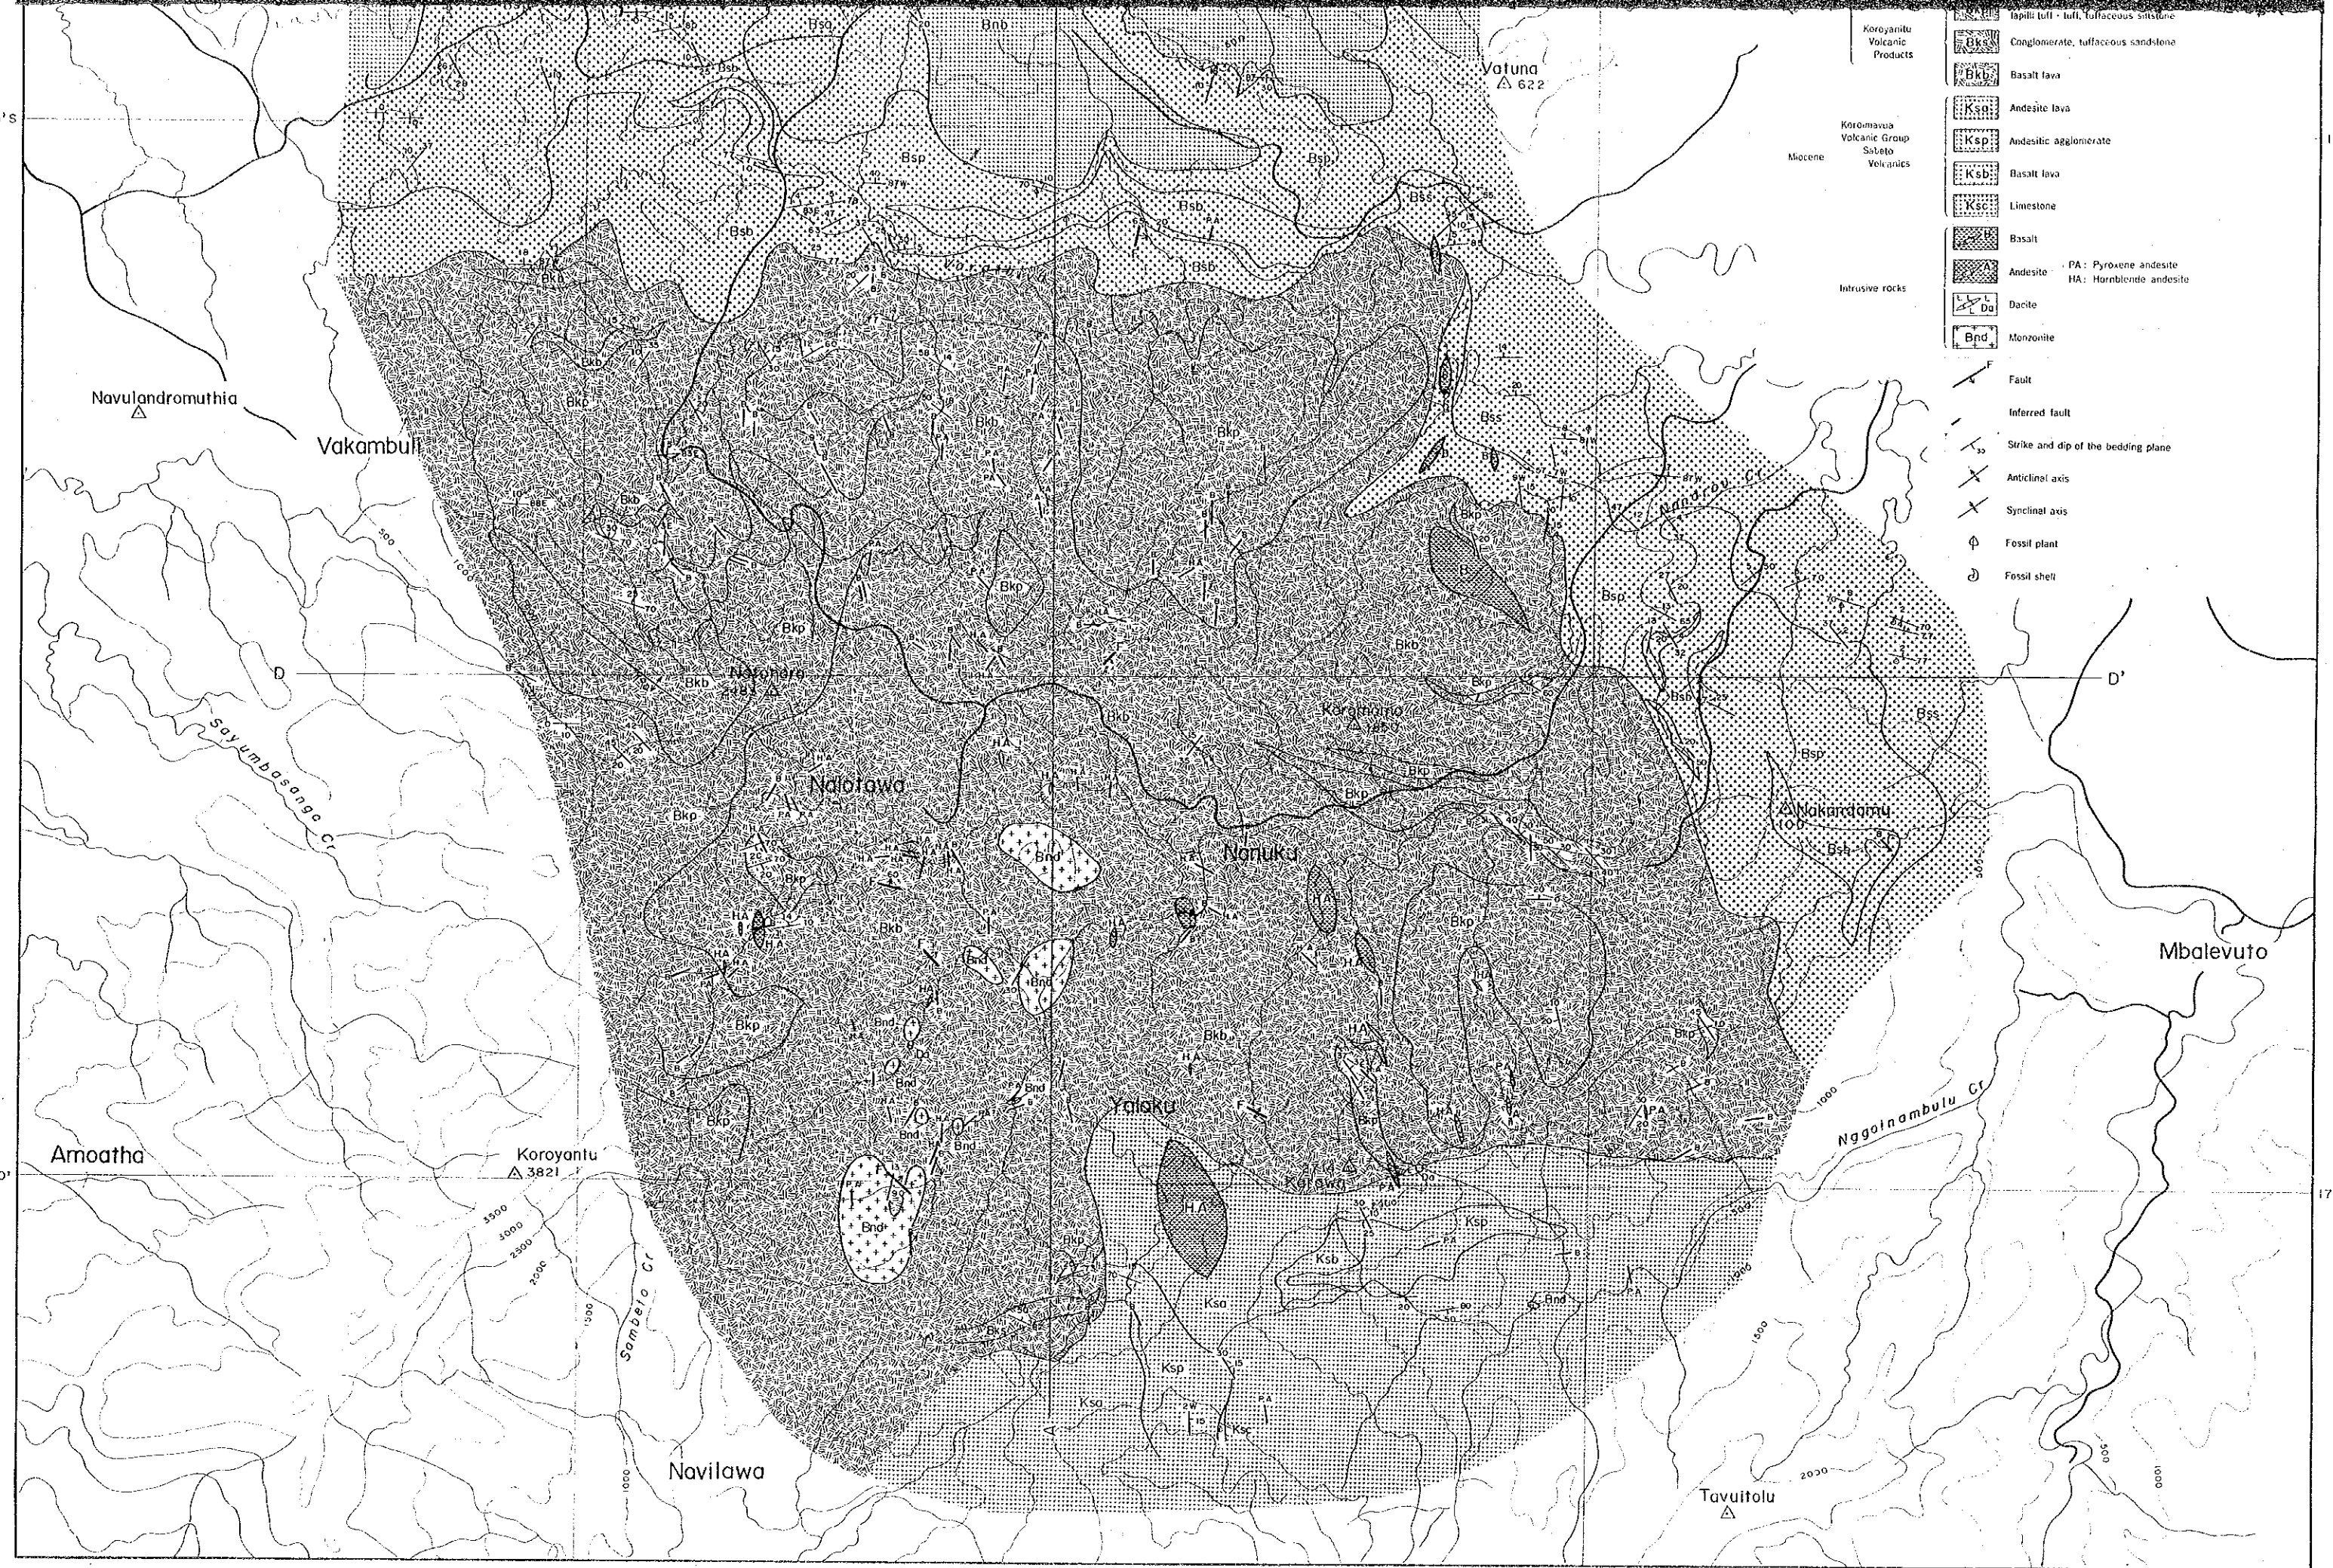

17°35'S

17°35'S

17°40'

17°40'

Koromavu Volcanic Products		Lapilli tuff - tuff, tuffaceous sandstone
		Basalt lava
		Andesite lava
		Andesitic agglomerate
		Basalt lava
		Limestone
		Basalt
		Andesite
		Dacite
		Monzonite
		Fault
		Inferred fault
		Strike and dip of the bedding plane
		Anticlinel axis
		Synclinal axis
		Fossil plant
		Fossil shell

Koromavu
Volcanic Group
Miocene
Volcanics

Intrusive rocks

PA: Pyroxene andesite
HA: Hornblende andesite

Navulandromuthia

Vakambuli

Vatuna
△ 622

Sayumbasenge Cr

Nalotawa

Nantuku

Nakaradonu

Mbalevuto

Nggolnambulu Cr

Amoatha

Koroyantu
△ 3821

Yalaku

Tavaitolu
△

Sambelo Cr

Navilawa

177°35'

177°40'