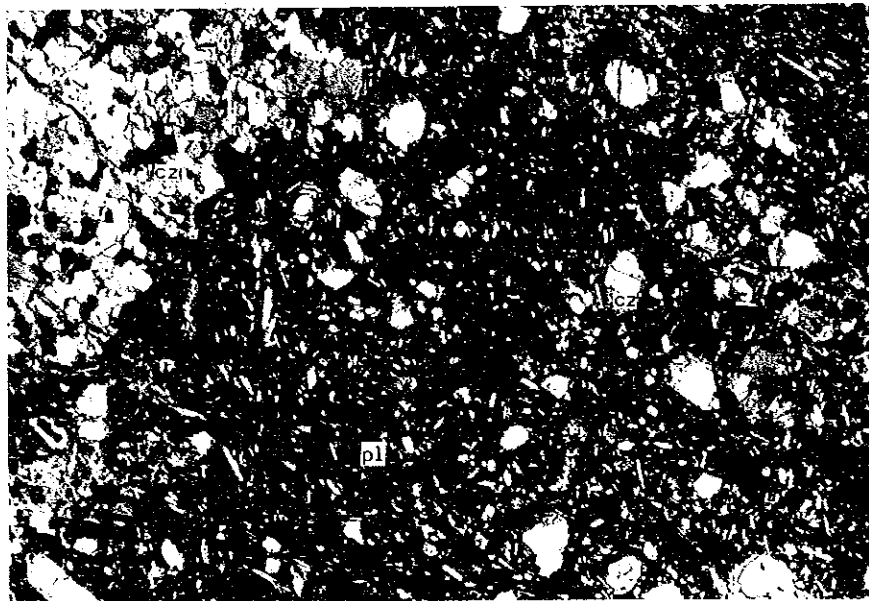

altered Basalt;
sample D127, Tdb,
Riacho Pimenta

one polar

altered Basalt
sample D127, Tdb,
Riacho Pimenta

crossed polars

Appendix 3

Photographs of plants
utilized for biogeochemical survey

Jurema preta

Catingueira