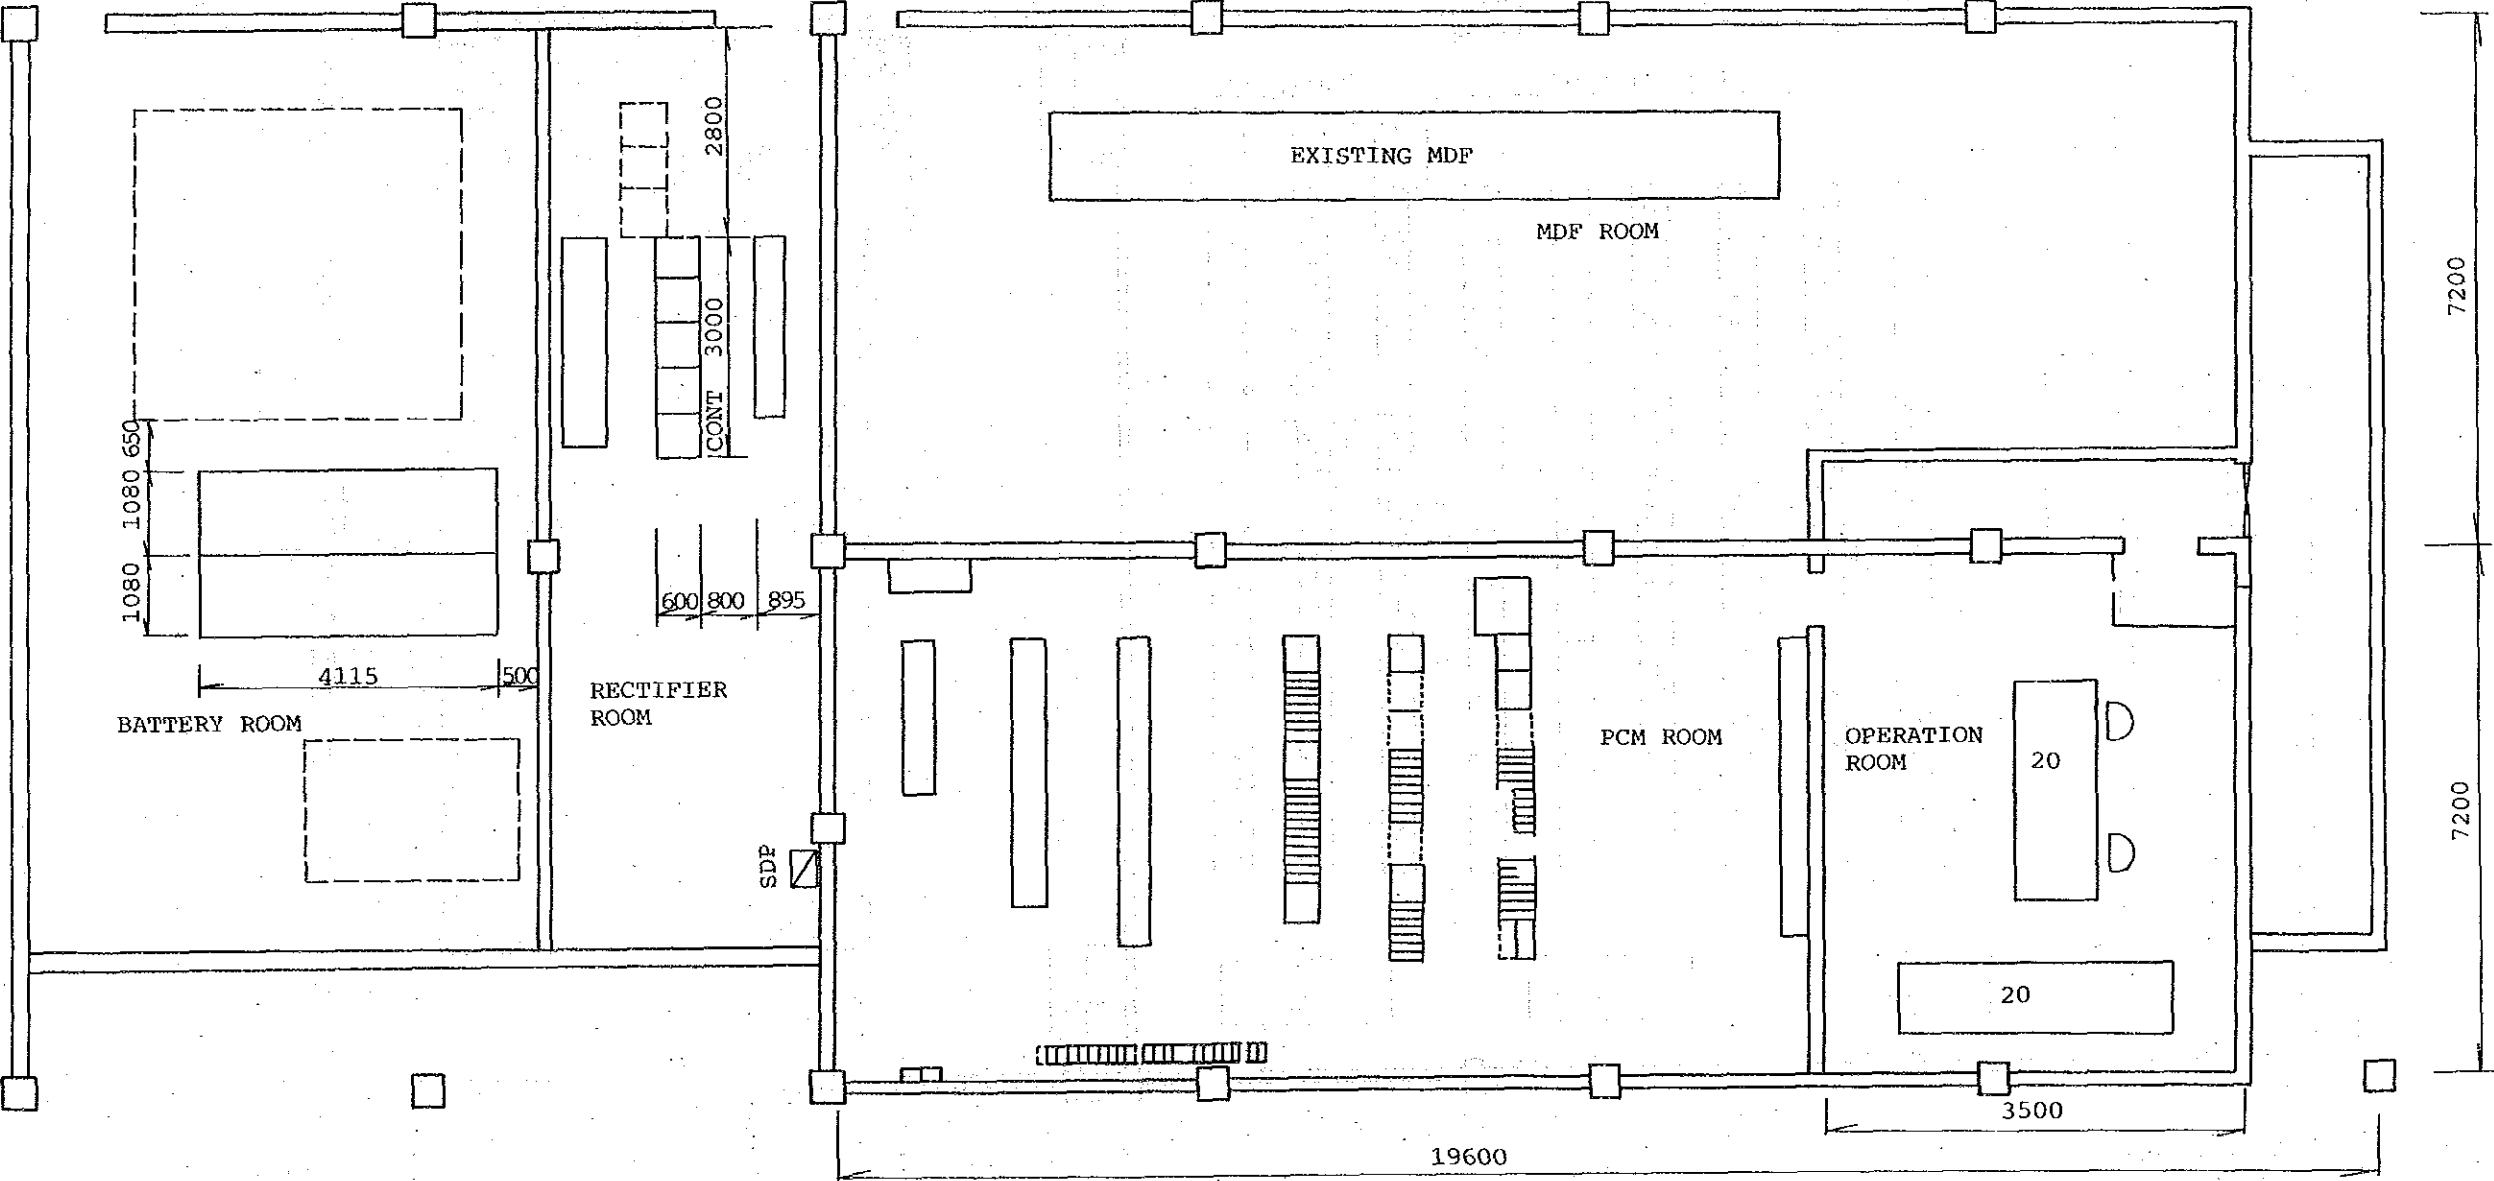

CONTAINER
PRX "Fully occupied" M
D
F
Capacity: 3,072 L.U.
(Existing)

STO: SM1 (GF)
Scale: 1/200

EXCHANGE NAME	NAME OF DRAWING	SCALE
SM1	Floor Layout	1/200

Site: SM2

Building Layout

EXCHANGE NAME	NAME OF DRAWING	SCALE
SM2	Building Layout	

FLOOR LAYOUT

STO: SM2 (GF)
Scale: 1/100

EXCHANGE NAME	NAME OF DRAWING	SCALE
SM2	Floor Layout	1/100

Building Layout

Site: SER

EXCHANGE NAME	NAME OF DRAWING	SCALE
SER	Building Layout	

STO: SER (GF)
Scale: 1/100