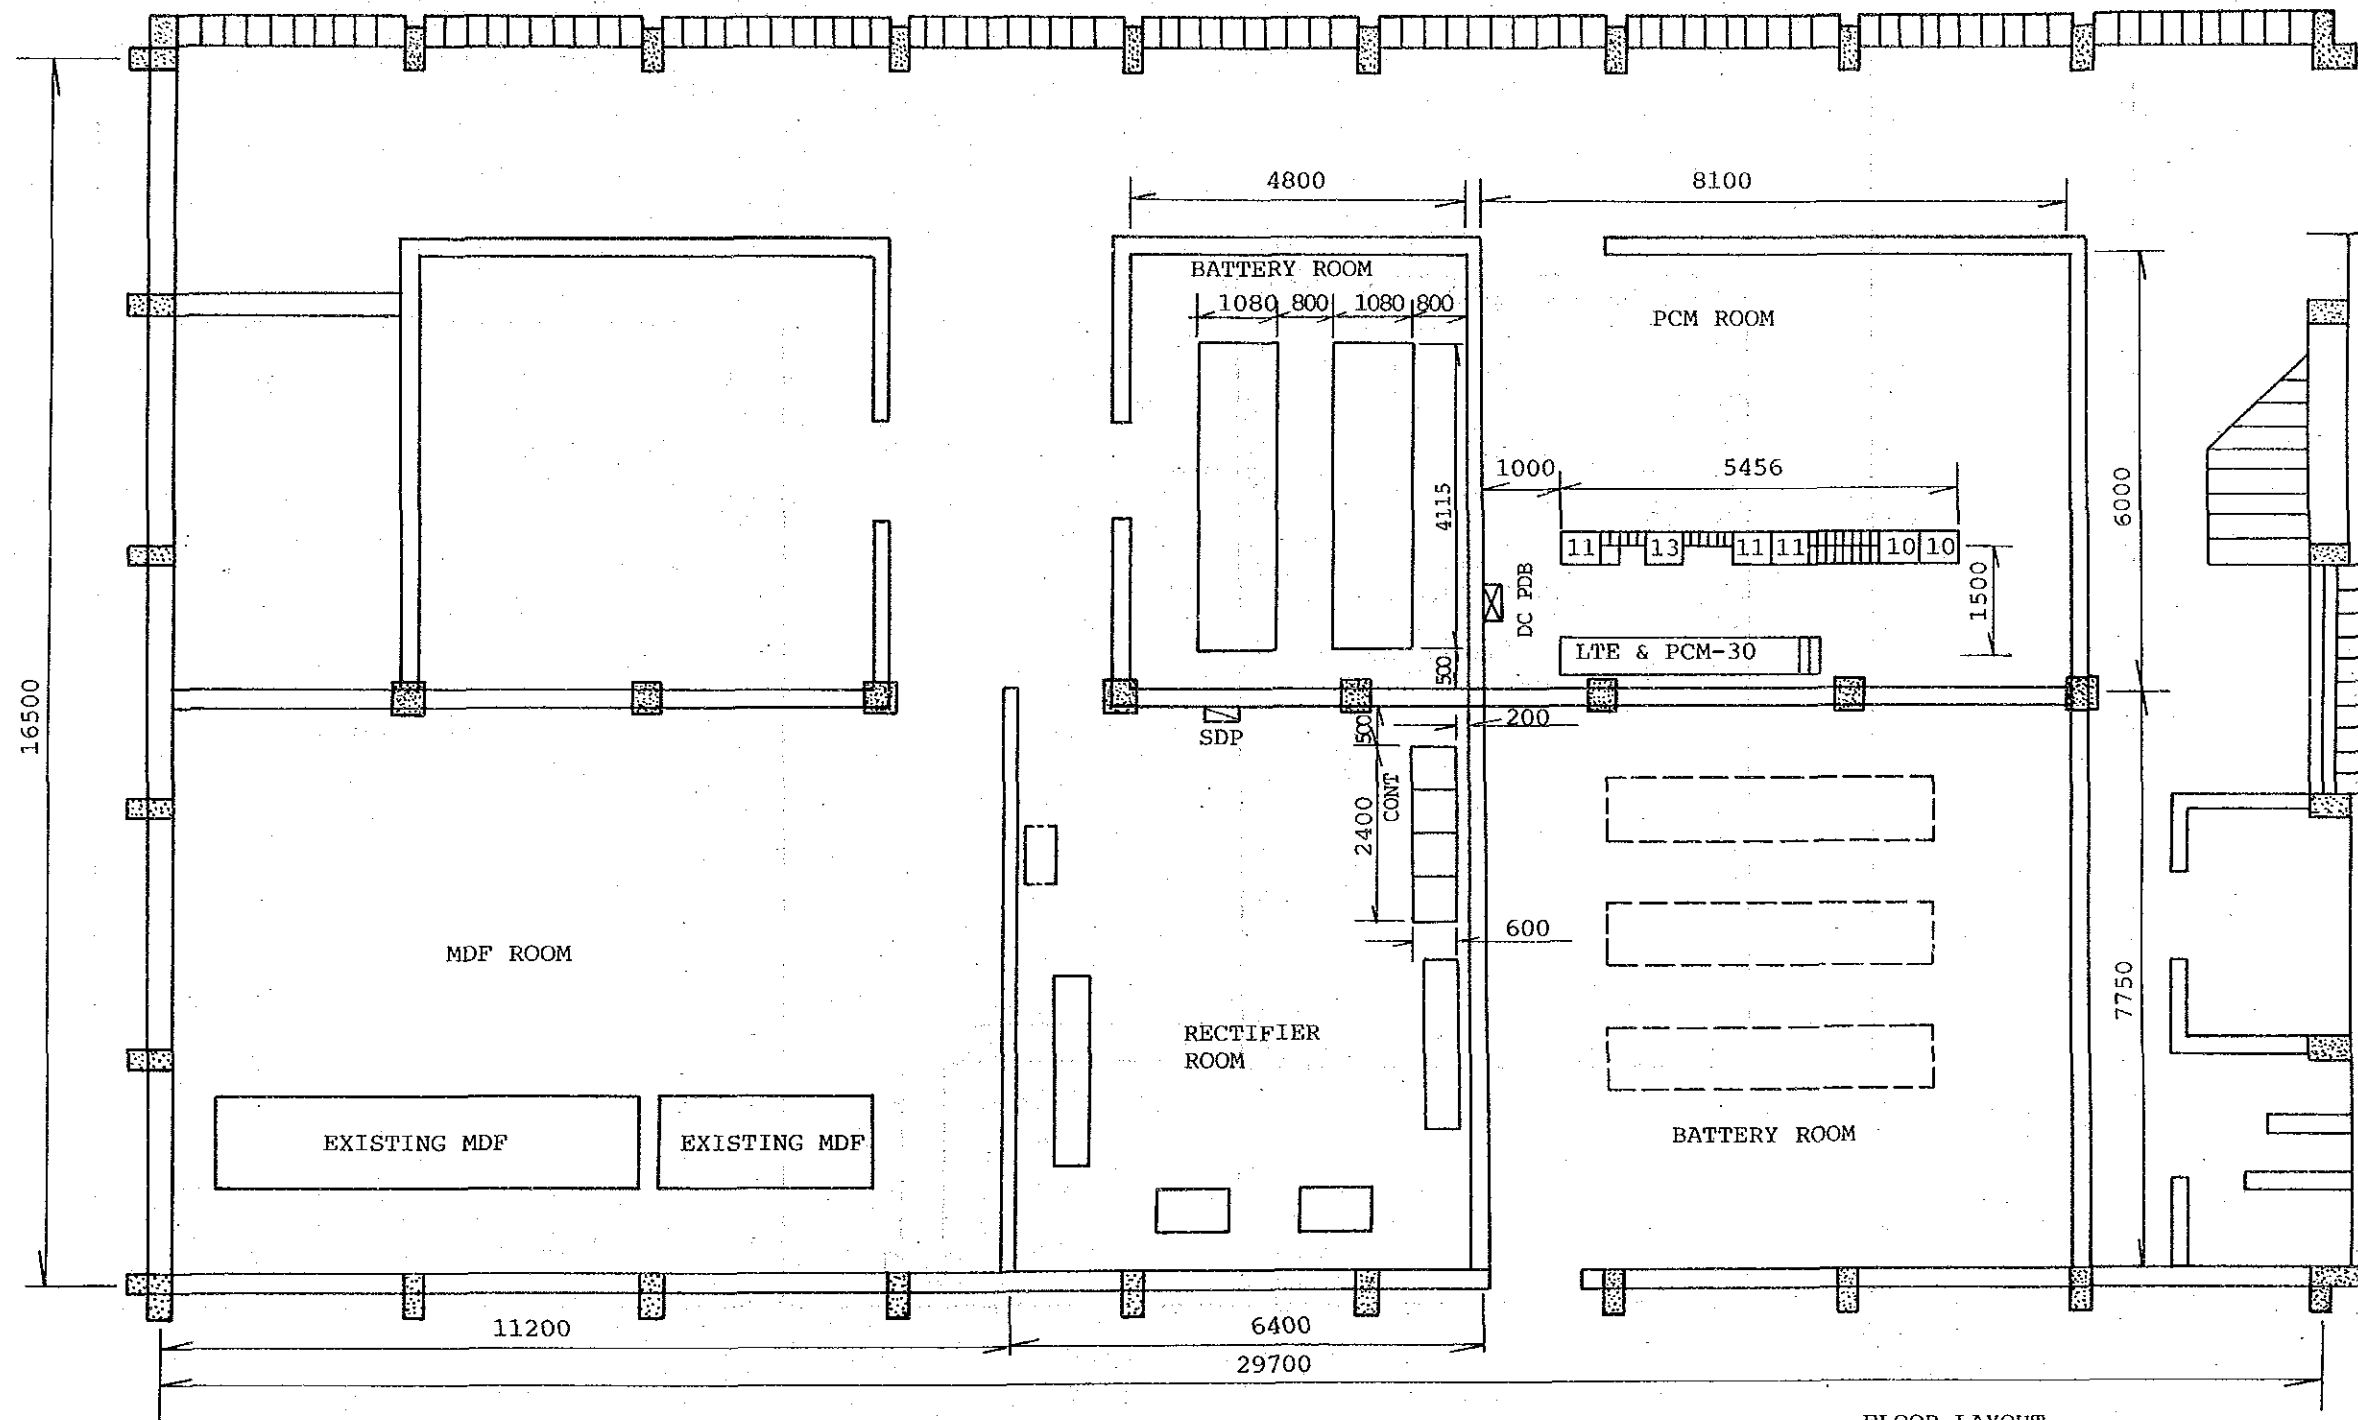

Jl. Ende

EXCHANGE NAME	NAME OF DRAWING	SCALE
TPR	Building Layout	

FLOOR LAYOUT

STO: TPR (GF)
Scale: 1/100

EXCHANGE NAME	NAME OF DRAWING	SCALE
TPR	Floor Layout	1/100

TPR/PRX

First Floor

Scale: 1/100

EXCHANGE NAME	NAME OF DRAWING	SCALE
TPR	Floor Layout	1/100

Building Layout

Site: TB

EXCHANGE NAME	NAME OF DRAWING	SCALE
TB	Building Layout	

FLOOR LAYOUT
 STO: TB (GP)
 Scale: 1/100

EXCHANGE NAME	NAME OF DRAWING	SCALE
TB	Floor Layout	1/100