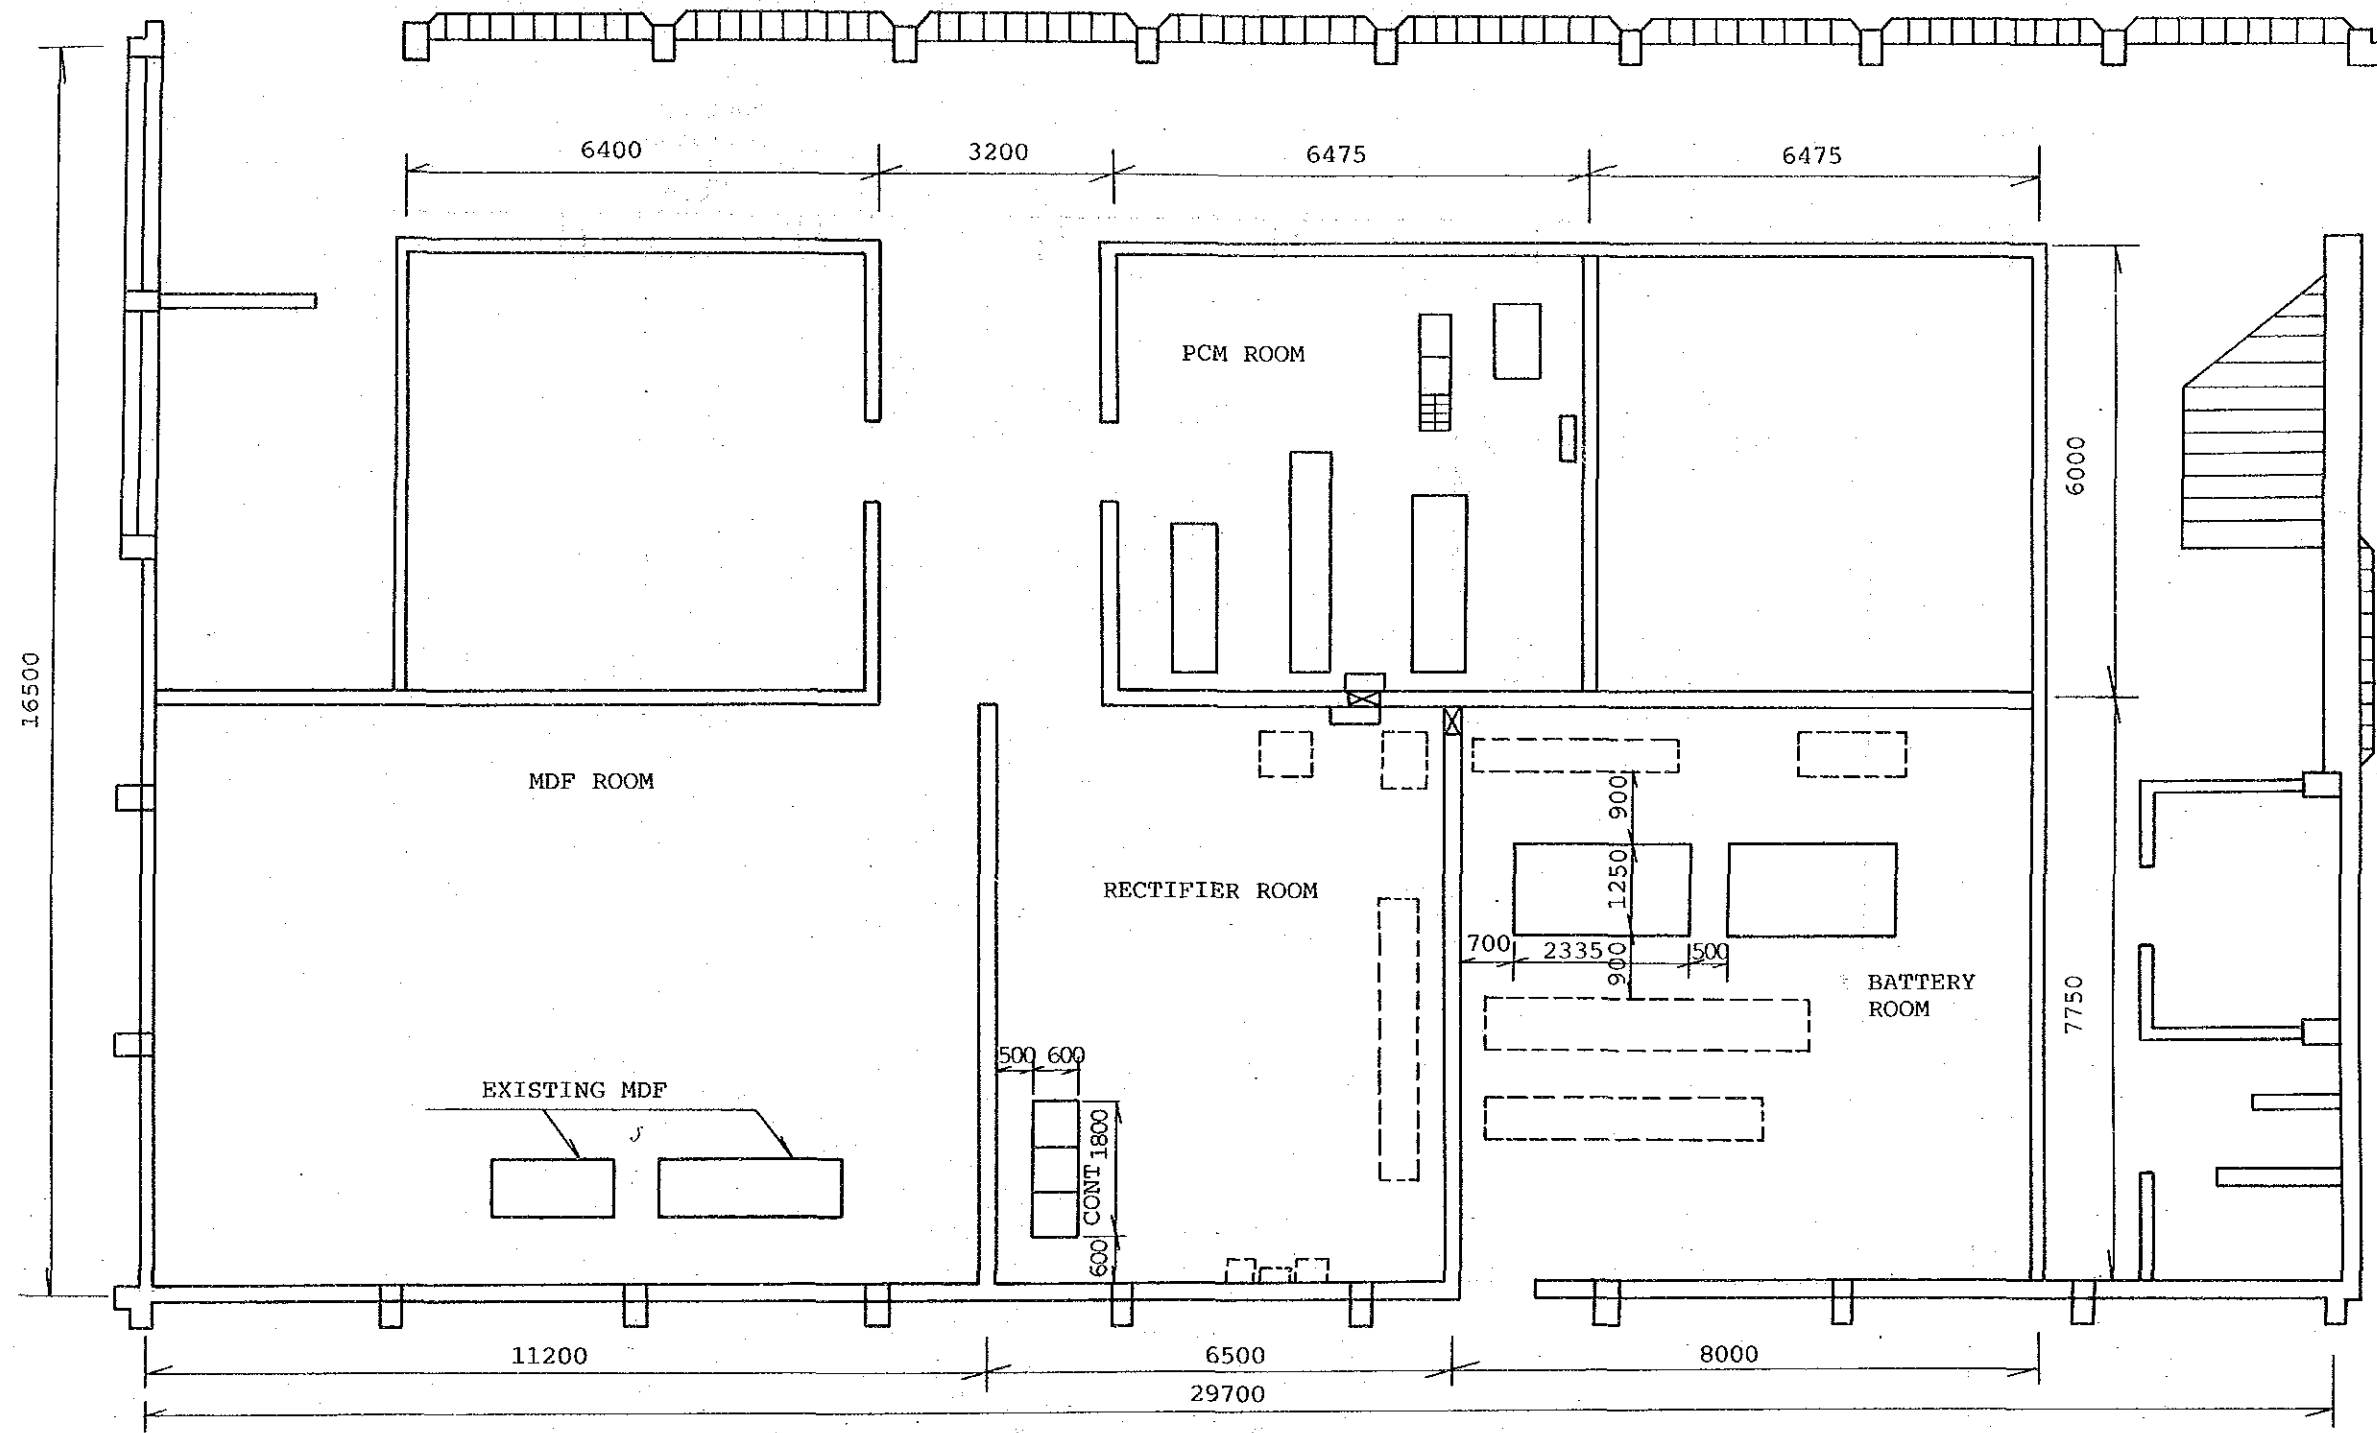

CONTAINER
PRX "Fully occupied" M
D
F
Capacity: 3,072 L.U.
(Existing)

STO: SM1 (GF)
Scale: 1/200

EXCHANGE NAME	NAME OF DRAWING	SCALE
SM1	Floor Layout	1/200

Site: SM2

Building Layout

EXCHANGE NAME	NAME OF DRAWING	SCALE
SM2	Building Layout	

FLOOR LAYOUT

STO: SM2 (GF)
Scale: 1/100

EXCHANGE NAME	NAME OF DRAWING	SCALE
SM2	Floor Layout	1/100

Building Layout

Site: SER

EXCHANGE NAME	NAME OF DRAWING	SCALE
SER	Building Layout	

STO: SER (GF)
Scale: 1/100

EXCHANGE NAME	NAME OF DRAWING	SCALE
SER	Floor Layout	1/100

Building Layout

Site: SLP

EXCHANGE NAME	NAME OF DRAWING	SCALE
SLP	Building Layout	

FLOOR LAYOUT

STO: SLP (GF)
Scale: 1/100

EXCHANGE NAME	NAME OF DRAWING	SCALE
SLP	Floor Layout	1/100

EXCHANGE NAME	NAME OF DRAWING	SCALE
SLP	Floor Layout	1/100

Building Layout

Site: TAN

EXCHANGE NAME	NAME OF DRAWING	SCALE
TAN	Building Layout	

FLOOR LAYOUT

STO: TAN (GF)

Scale: 1/100

EXCHANGE NAME	NAME OF DRAWING	SCALE
TAN	Floor Layout	1/100