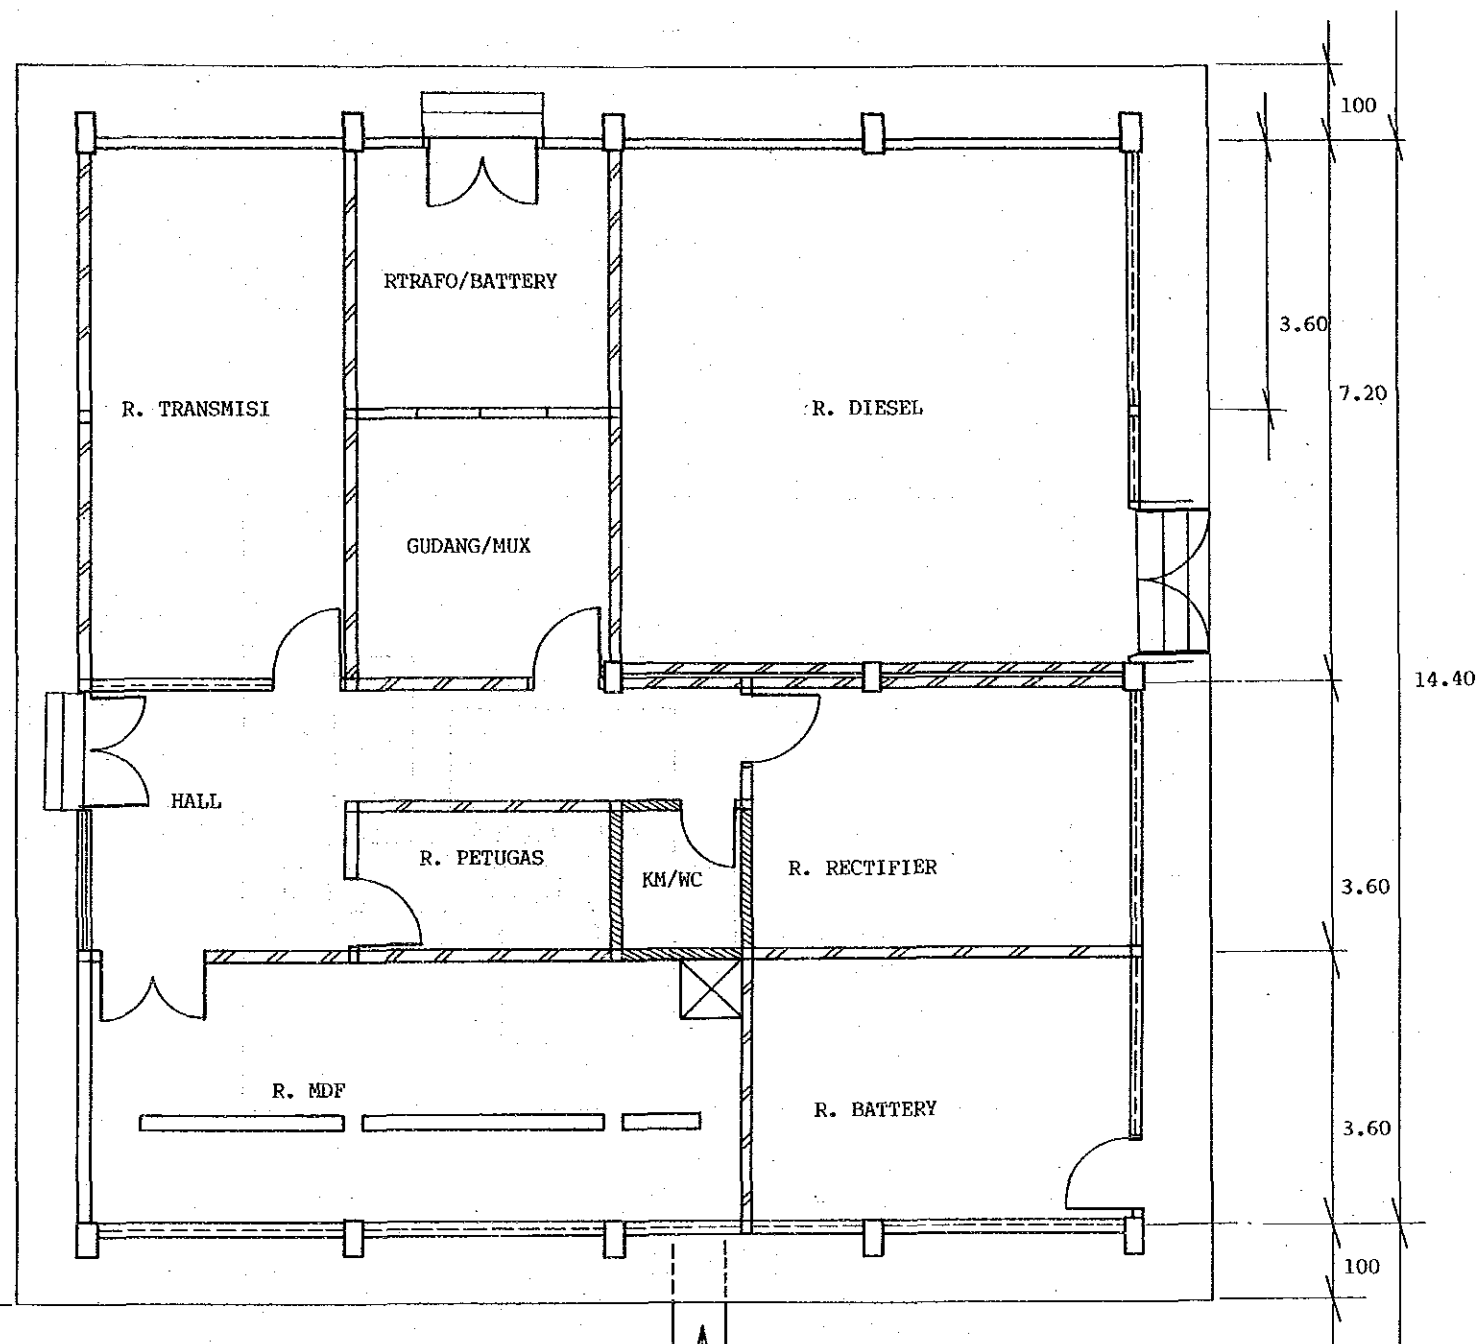

CONTAINER
PRX "Fully occupied" M
D
F
Capacity: 3,072 L.U.
(Existing)

STO: SM1 (GF)
Scale: 1/200

EXCHANGE NAME	NAME OF DRAWING	SCALE
SM1	Floor Layout	1/200

Site: SM2

Building Layout

EXCHANGE NAME	NAME OF DRAWING	SCALE
SM2	Building Layout	

FLOOR LAYOUT

STO: SM2 (GF)
Scale: 1/100

EXCHANGE NAME	NAME OF DRAWING	SCALE
SM2	Floor Layout	1/100

Building Layout

Site: SER

EXCHANGE NAME	NAME OF DRAWING	SCALE
SER	Building Layout	

STO: SER (GF)
Scale: 1/100

EXCHANGE NAME	NAME OF DRAWING	SCALE
SER	Floor Layout	1/100

Building Layout

Site: SLP

EXCHANGE NAME	NAME OF DRAWING	SCALE
SLP	Building Layout	

FLOOR LAYOUT

STO: SLP (GF)
Scale: 1/100

EXCHANGE NAME	NAME OF DRAWING	SCALE
SLP	Floor Layout	1/100