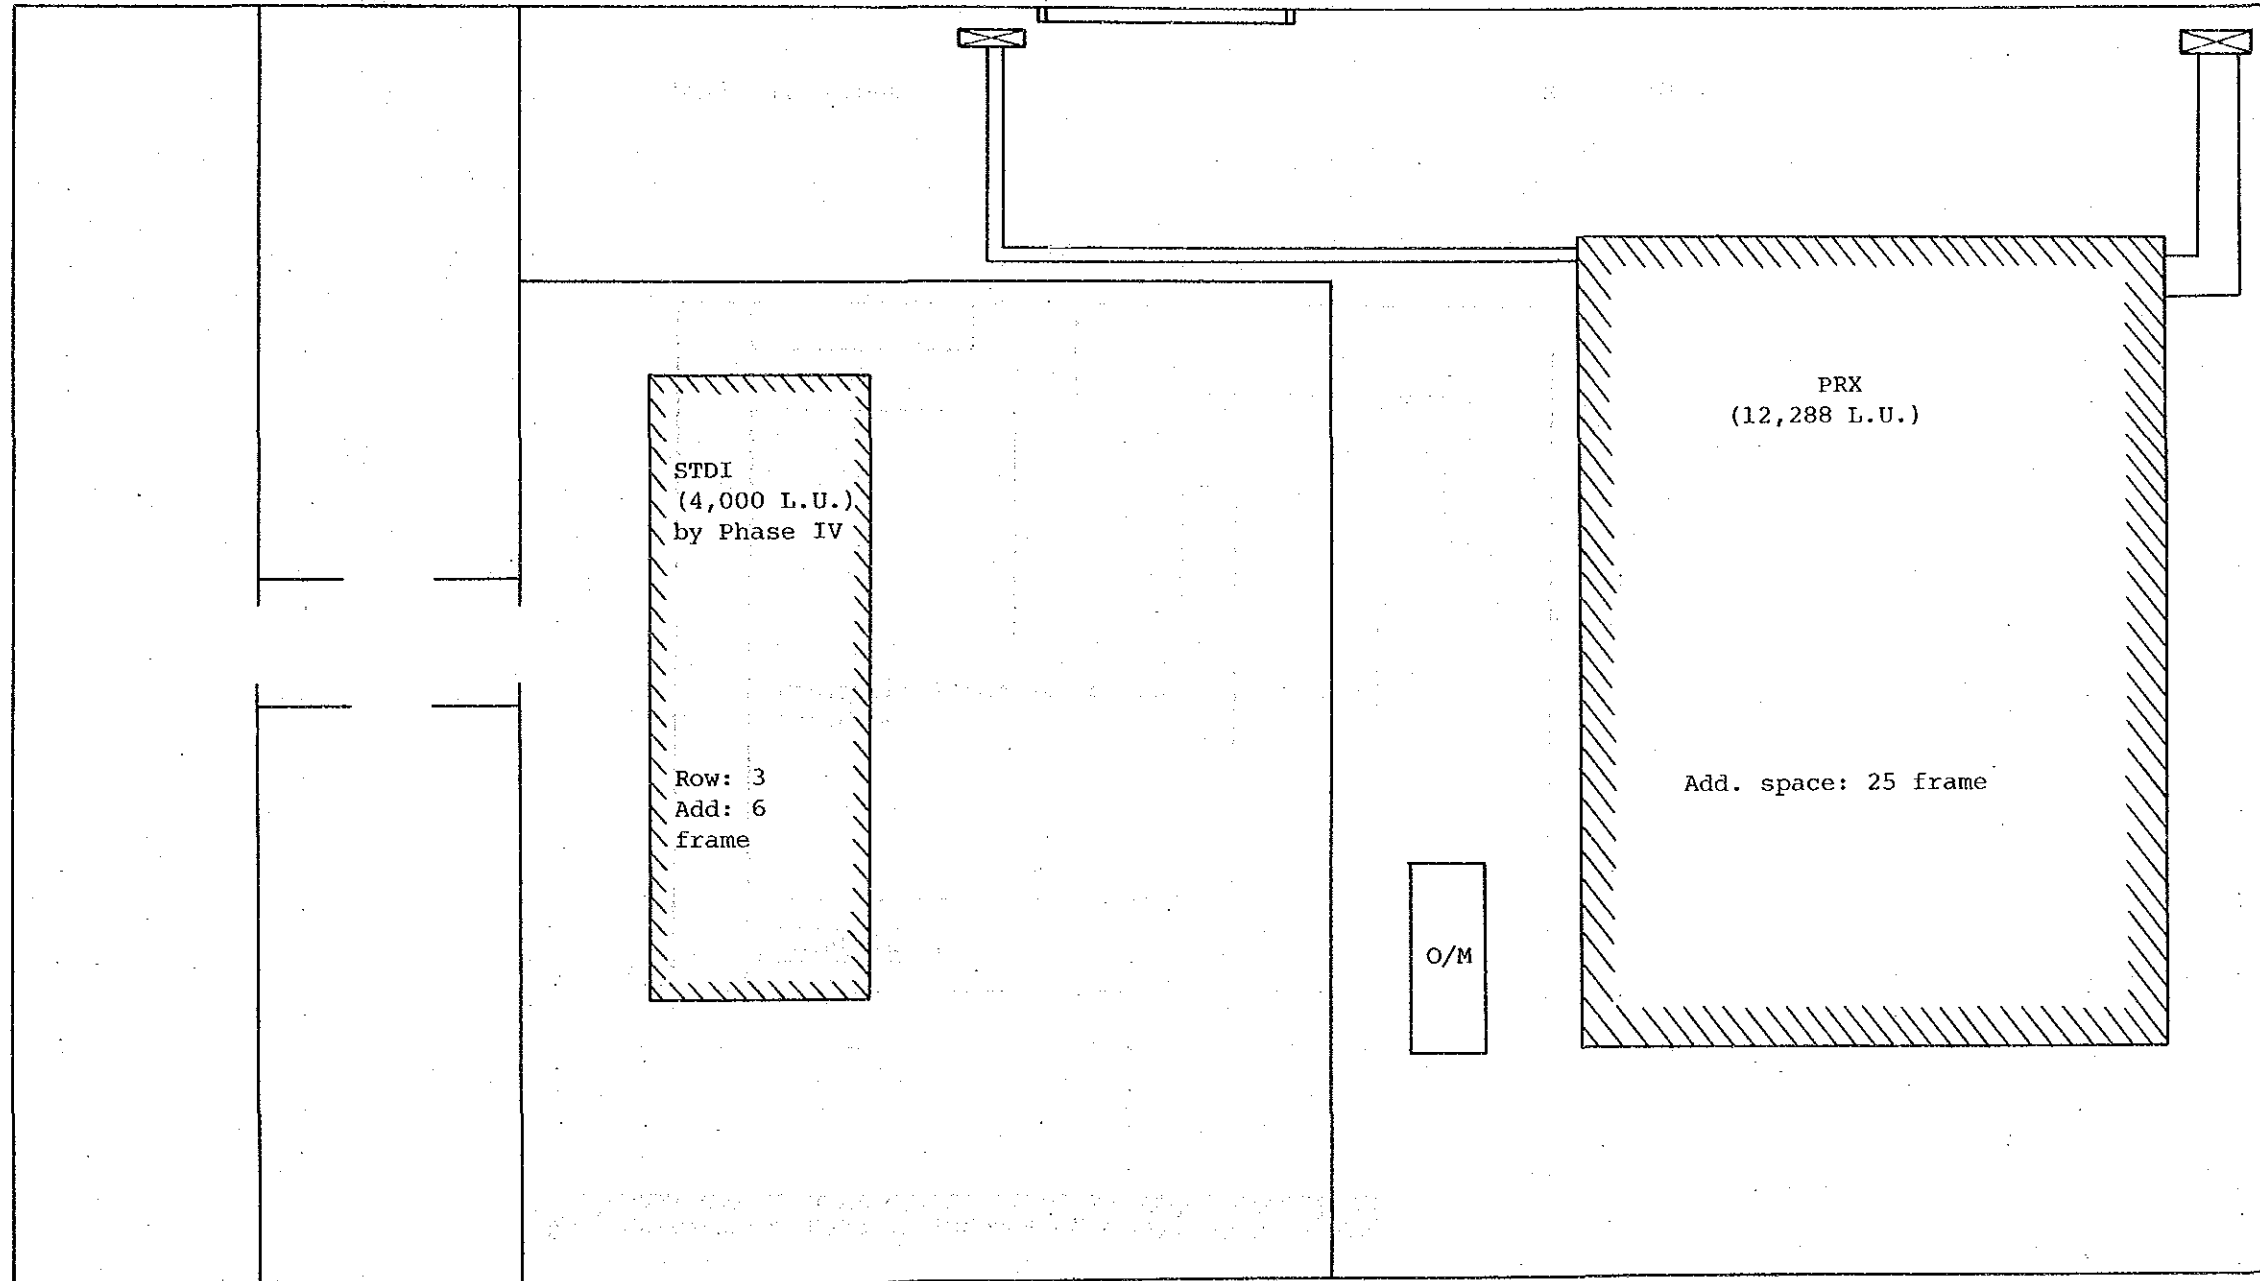

First Floor

RMG/PRX
STDI

Equipment
Entrance

Scale: 1/100

EXCHANGE NAME	NAME OF DRAWING	SCALE
RMG	Floor Layout	1/100