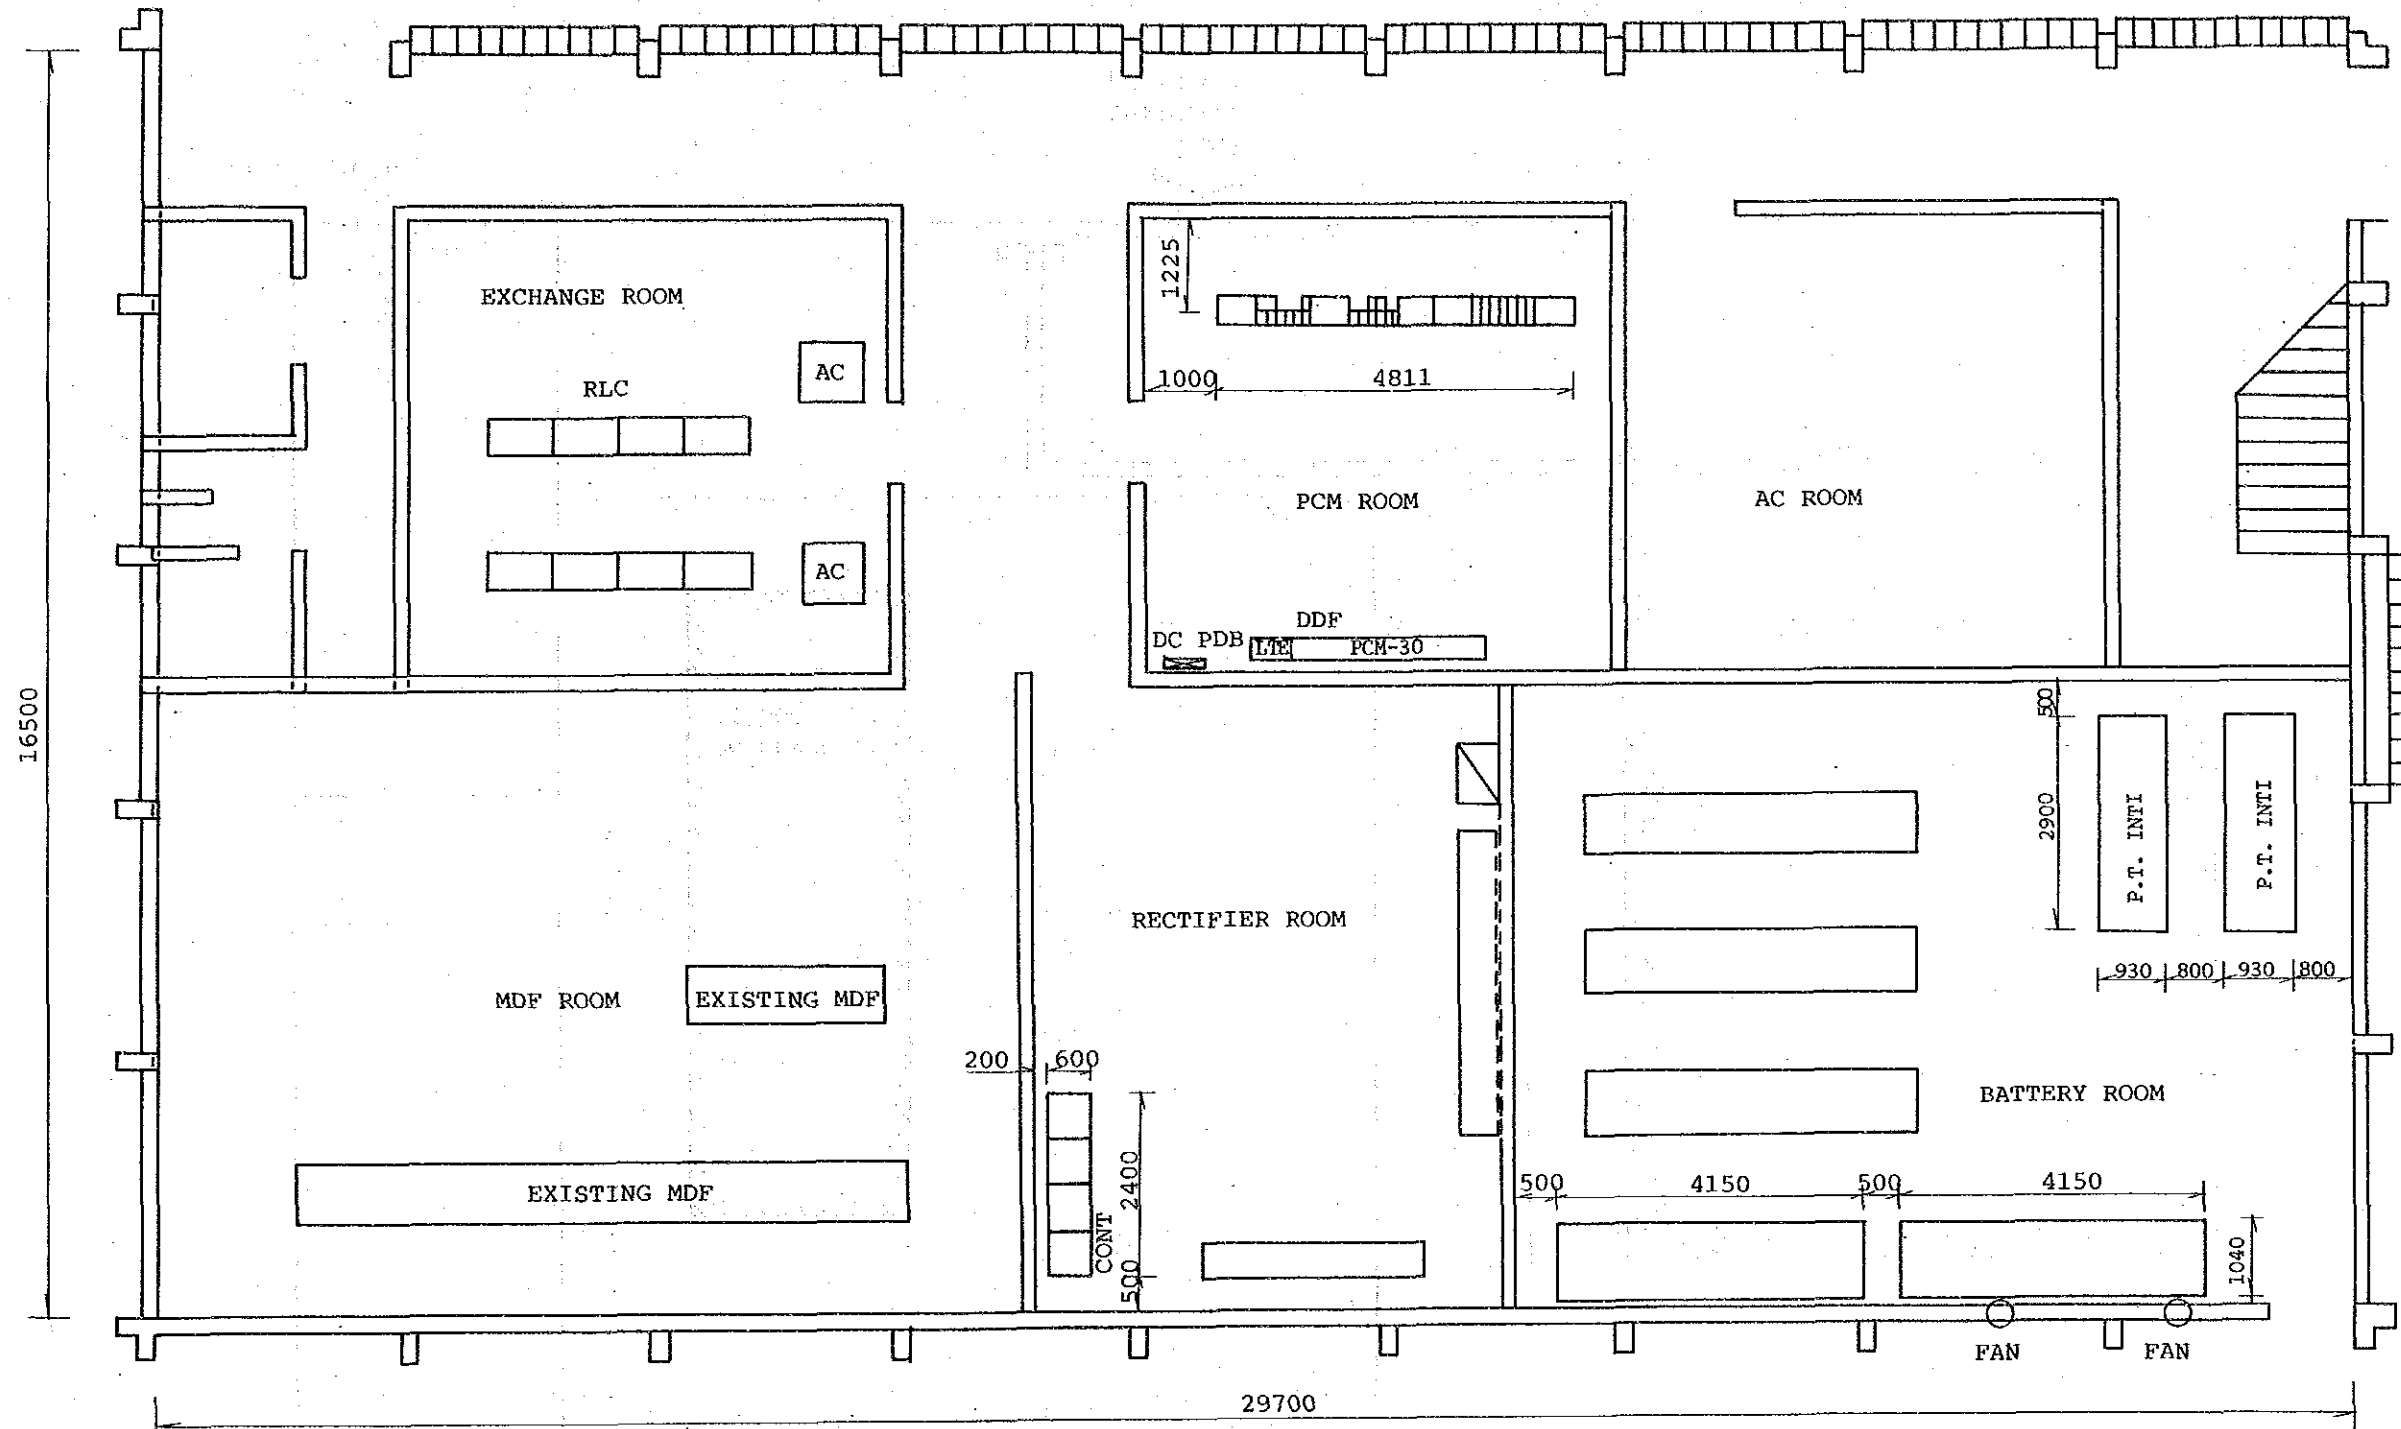

Building Layout

Site: RMG

Jl. Balap Sepedia

EXCHANGE NAME	NAME OF DRAWING	SCALE
RMG	Building Layout	

FLOOR LAYOUT

STO: RMG
Scale: 1/100

EXCHANGE NAME	NAME OF DRAWING	SCALE
RMG	Floor Layout	1/100

First Floor

CONTAINER
PRX "Fully occupied" M
D
F
Capacity: 3,072 L.U.
(Existing)

STO: SM1 (GF)
Scale: 1/200

EXCHANGE NAME	NAME OF DRAWING	SCALE
SM1	Floor Layout	1/200

Site: SM2

Building Layout

EXCHANGE NAME	NAME OF DRAWING	SCALE
SM2	Building Layout	

FLOOR LAYOUT

STO: SM2 (GF)
Scale: 1/100

EXCHANGE NAME	NAME OF DRAWING	SCALE
SM2	Floor Layout	1/100

Building Layout

Site: SER

EXCHANGE NAME	NAME OF DRAWING	SCALE
SER	Building Layout	

STO: SER (GF)
Scale: 1/100