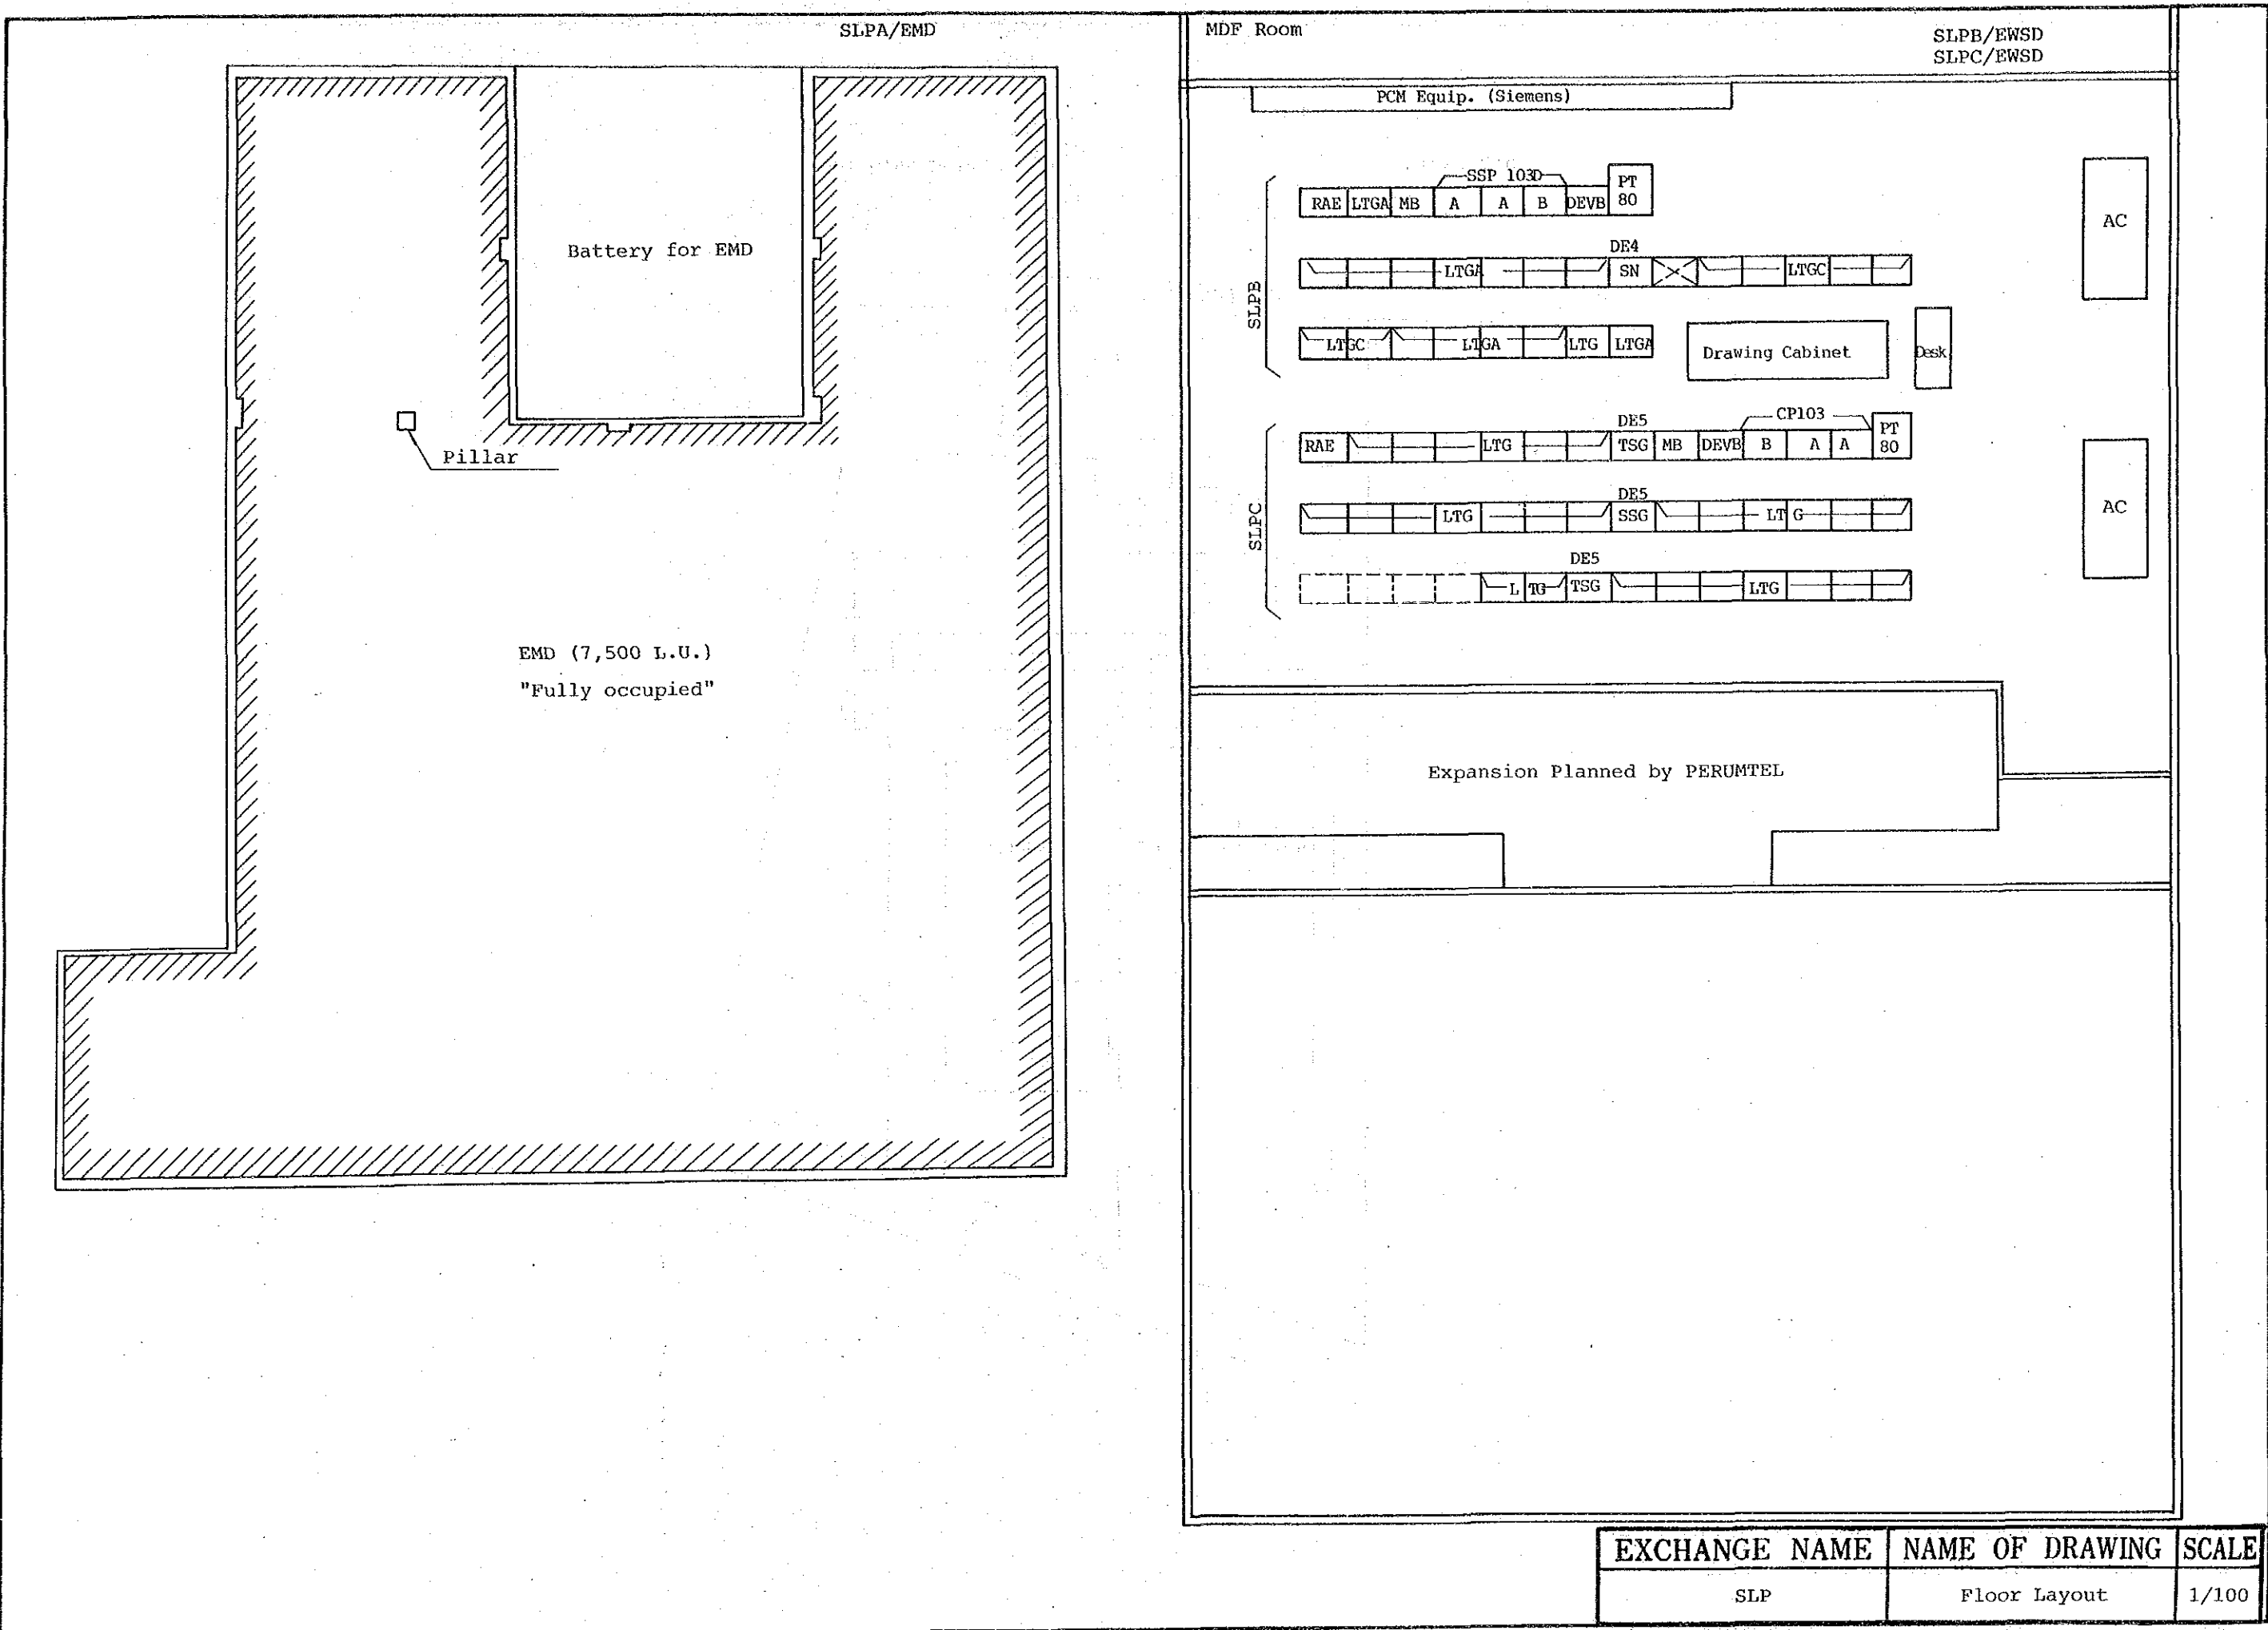

CONTAINER
PRX "Fully occupied" M
D
F
Capacity: 3,072 L.U.
(Existing)

STO: SM1 (GF)
Scale: 1/200

EXCHANGE NAME	NAME OF DRAWING	SCALE
SM1	Floor Layout	1/200

Site: SM2

Building Layout

EXCHANGE NAME	NAME OF DRAWING	SCALE
SM2	Building Layout	

FLOOR LAYOUT

STO: SM2 (GF)
Scale: 1/100

EXCHANGE NAME	NAME OF DRAWING	SCALE
SM2	Floor Layout	1/100

Building Layout

Site: SER

EXCHANGE NAME	NAME OF DRAWING	SCALE
SER	Building Layout	

STO: SER (GF)
Scale: 1/100

EXCHANGE NAME	NAME OF DRAWING	SCALE
SER	Floor Layout	1/100

Building Layout

Site: SLP

EXCHANGE NAME	NAME OF DRAWING	SCALE
SLP	Building Layout	

FLOOR LAYOUT

STO: SLP (GF)
Scale: 1/100

EXCHANGE NAME	NAME OF DRAWING	SCALE
SLP	Floor Layout	1/100

EXCHANGE NAME	NAME OF DRAWING	SCALE
SLP	Floor Layout	1/100

Building Layout

Site: TAN

EXCHANGE NAME	NAME OF DRAWING	SCALE
TAN	Building Layout	

FLOOR LAYOUT

STO: TAN (GF)

Scale: 1/100

EXCHANGE NAME	NAME OF DRAWING	SCALE
TAN	Floor Layout	1/100