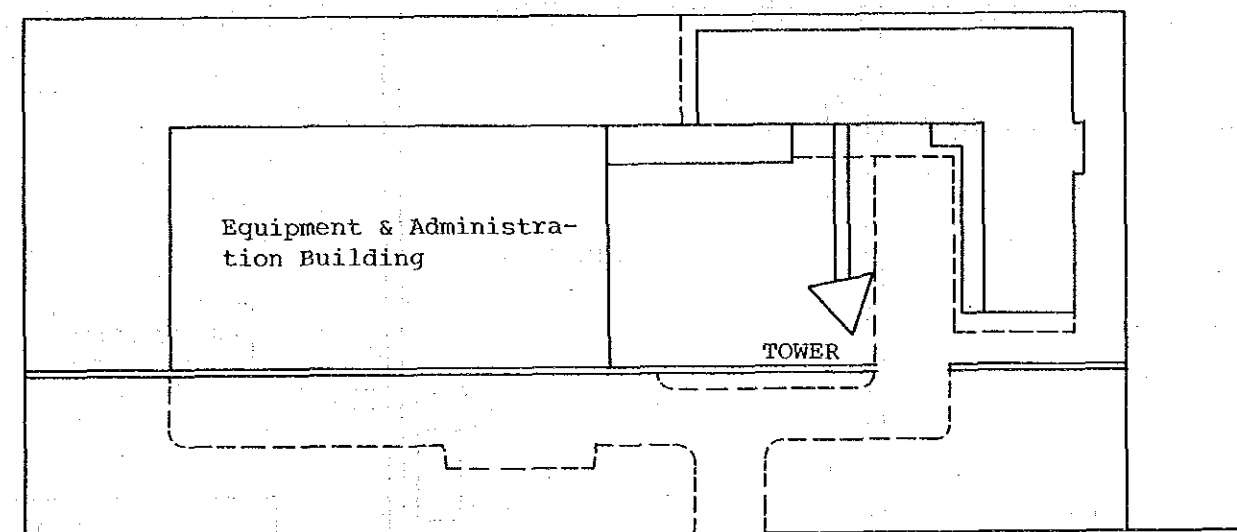

Building Layout

Site: RMG

Jl. Balap Sepedia

EXCHANGE NAME	NAME OF DRAWING	SCALE
RMG	Building Layout