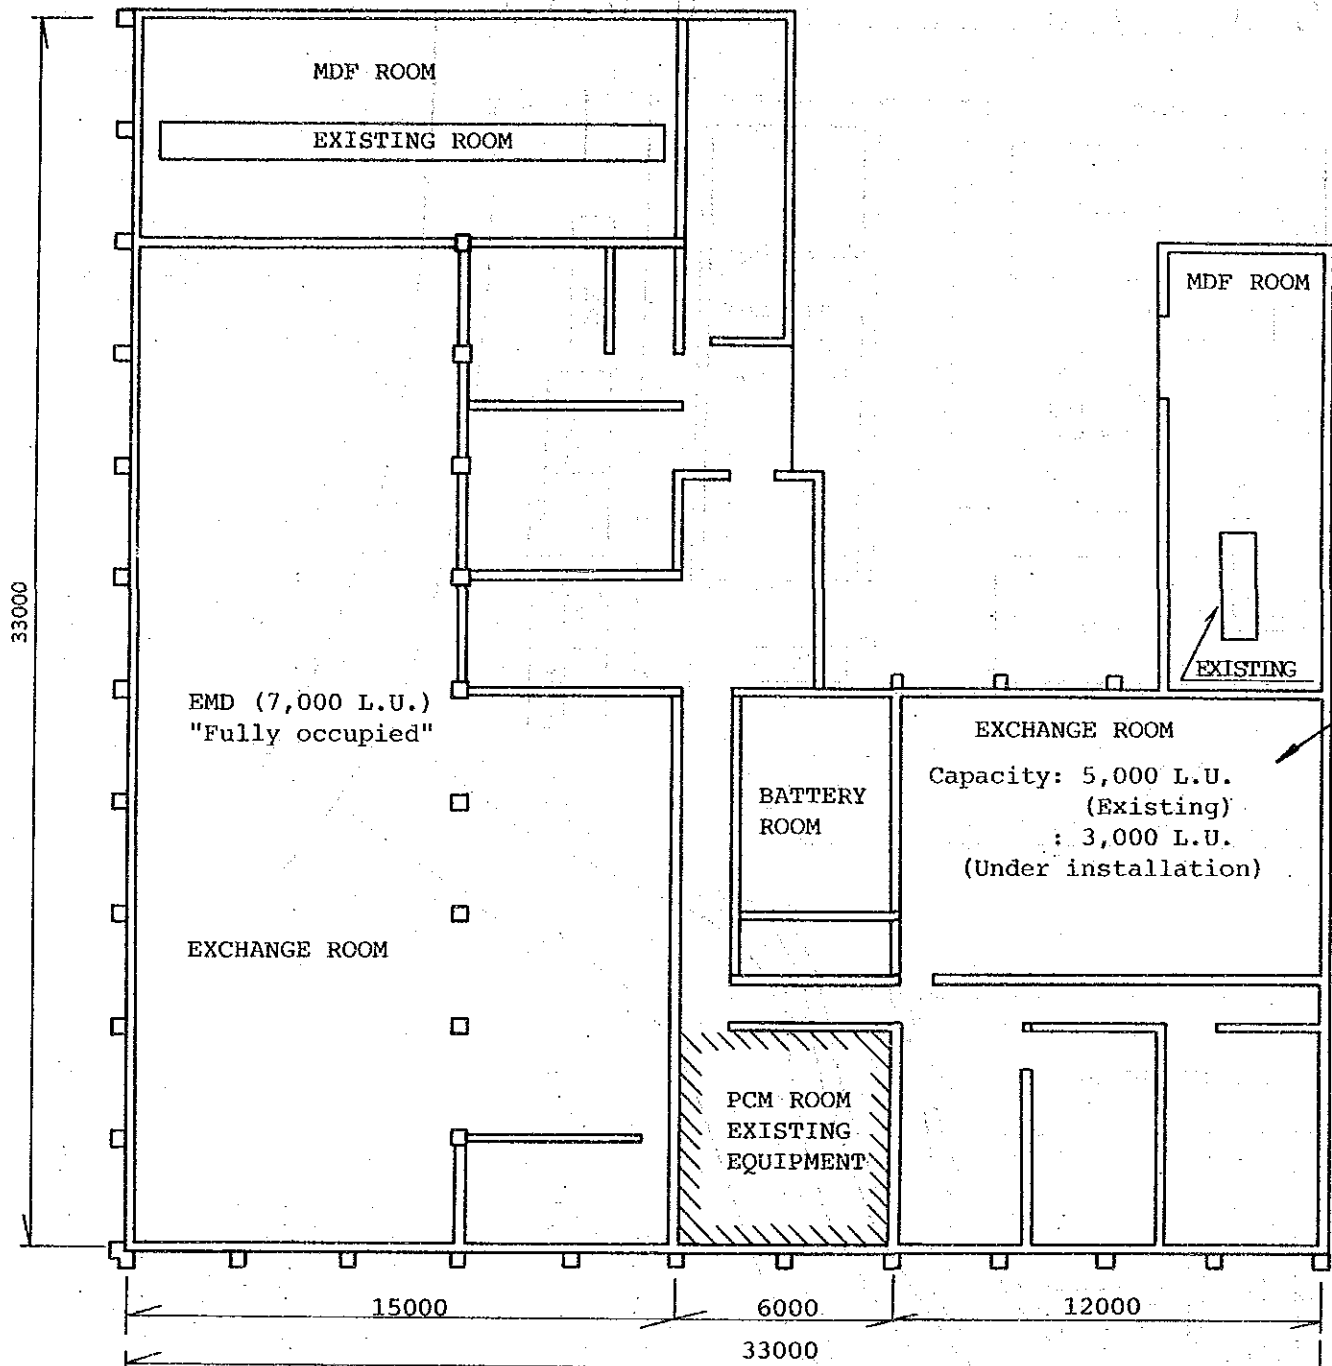

RMG/PRX
STDI

Equipment
Entrance

Scale: 1/100

EXCHANGE NAME	NAME OF DRAWING	SCALE
RMG	Floor Layout	1/100

Building Layout

Site: SM1

//////
(Universitas Katolik Indonesia)//////

EXCHANGE NAME	NAME OF DRAWING	SCALE
SM1	Building Layout	

CONTAINER
PRX "Fully occupied" M
D
F
Capacity: 3,072 L.U.
(Existing)

STO: SM1 (GF)
Scale: 1/200

EXCHANGE NAME	NAME OF DRAWING	SCALE
SM1	Floor Layout	1/200

Site: SM2

Building Layout

EXCHANGE NAME	NAME OF DRAWING	SCALE
SM2	Building Layout	

FLOOR LAYOUT

STO: SM2 (GF)
Scale: 1/100

EXCHANGE NAME	NAME OF DRAWING	SCALE
SM2	Floor Layout	1/100

Building Layout

Site: SER

EXCHANGE NAME	NAME OF DRAWING	SCALE
SER	Building Layout	

STO: SER (GF)
Scale: 1/100