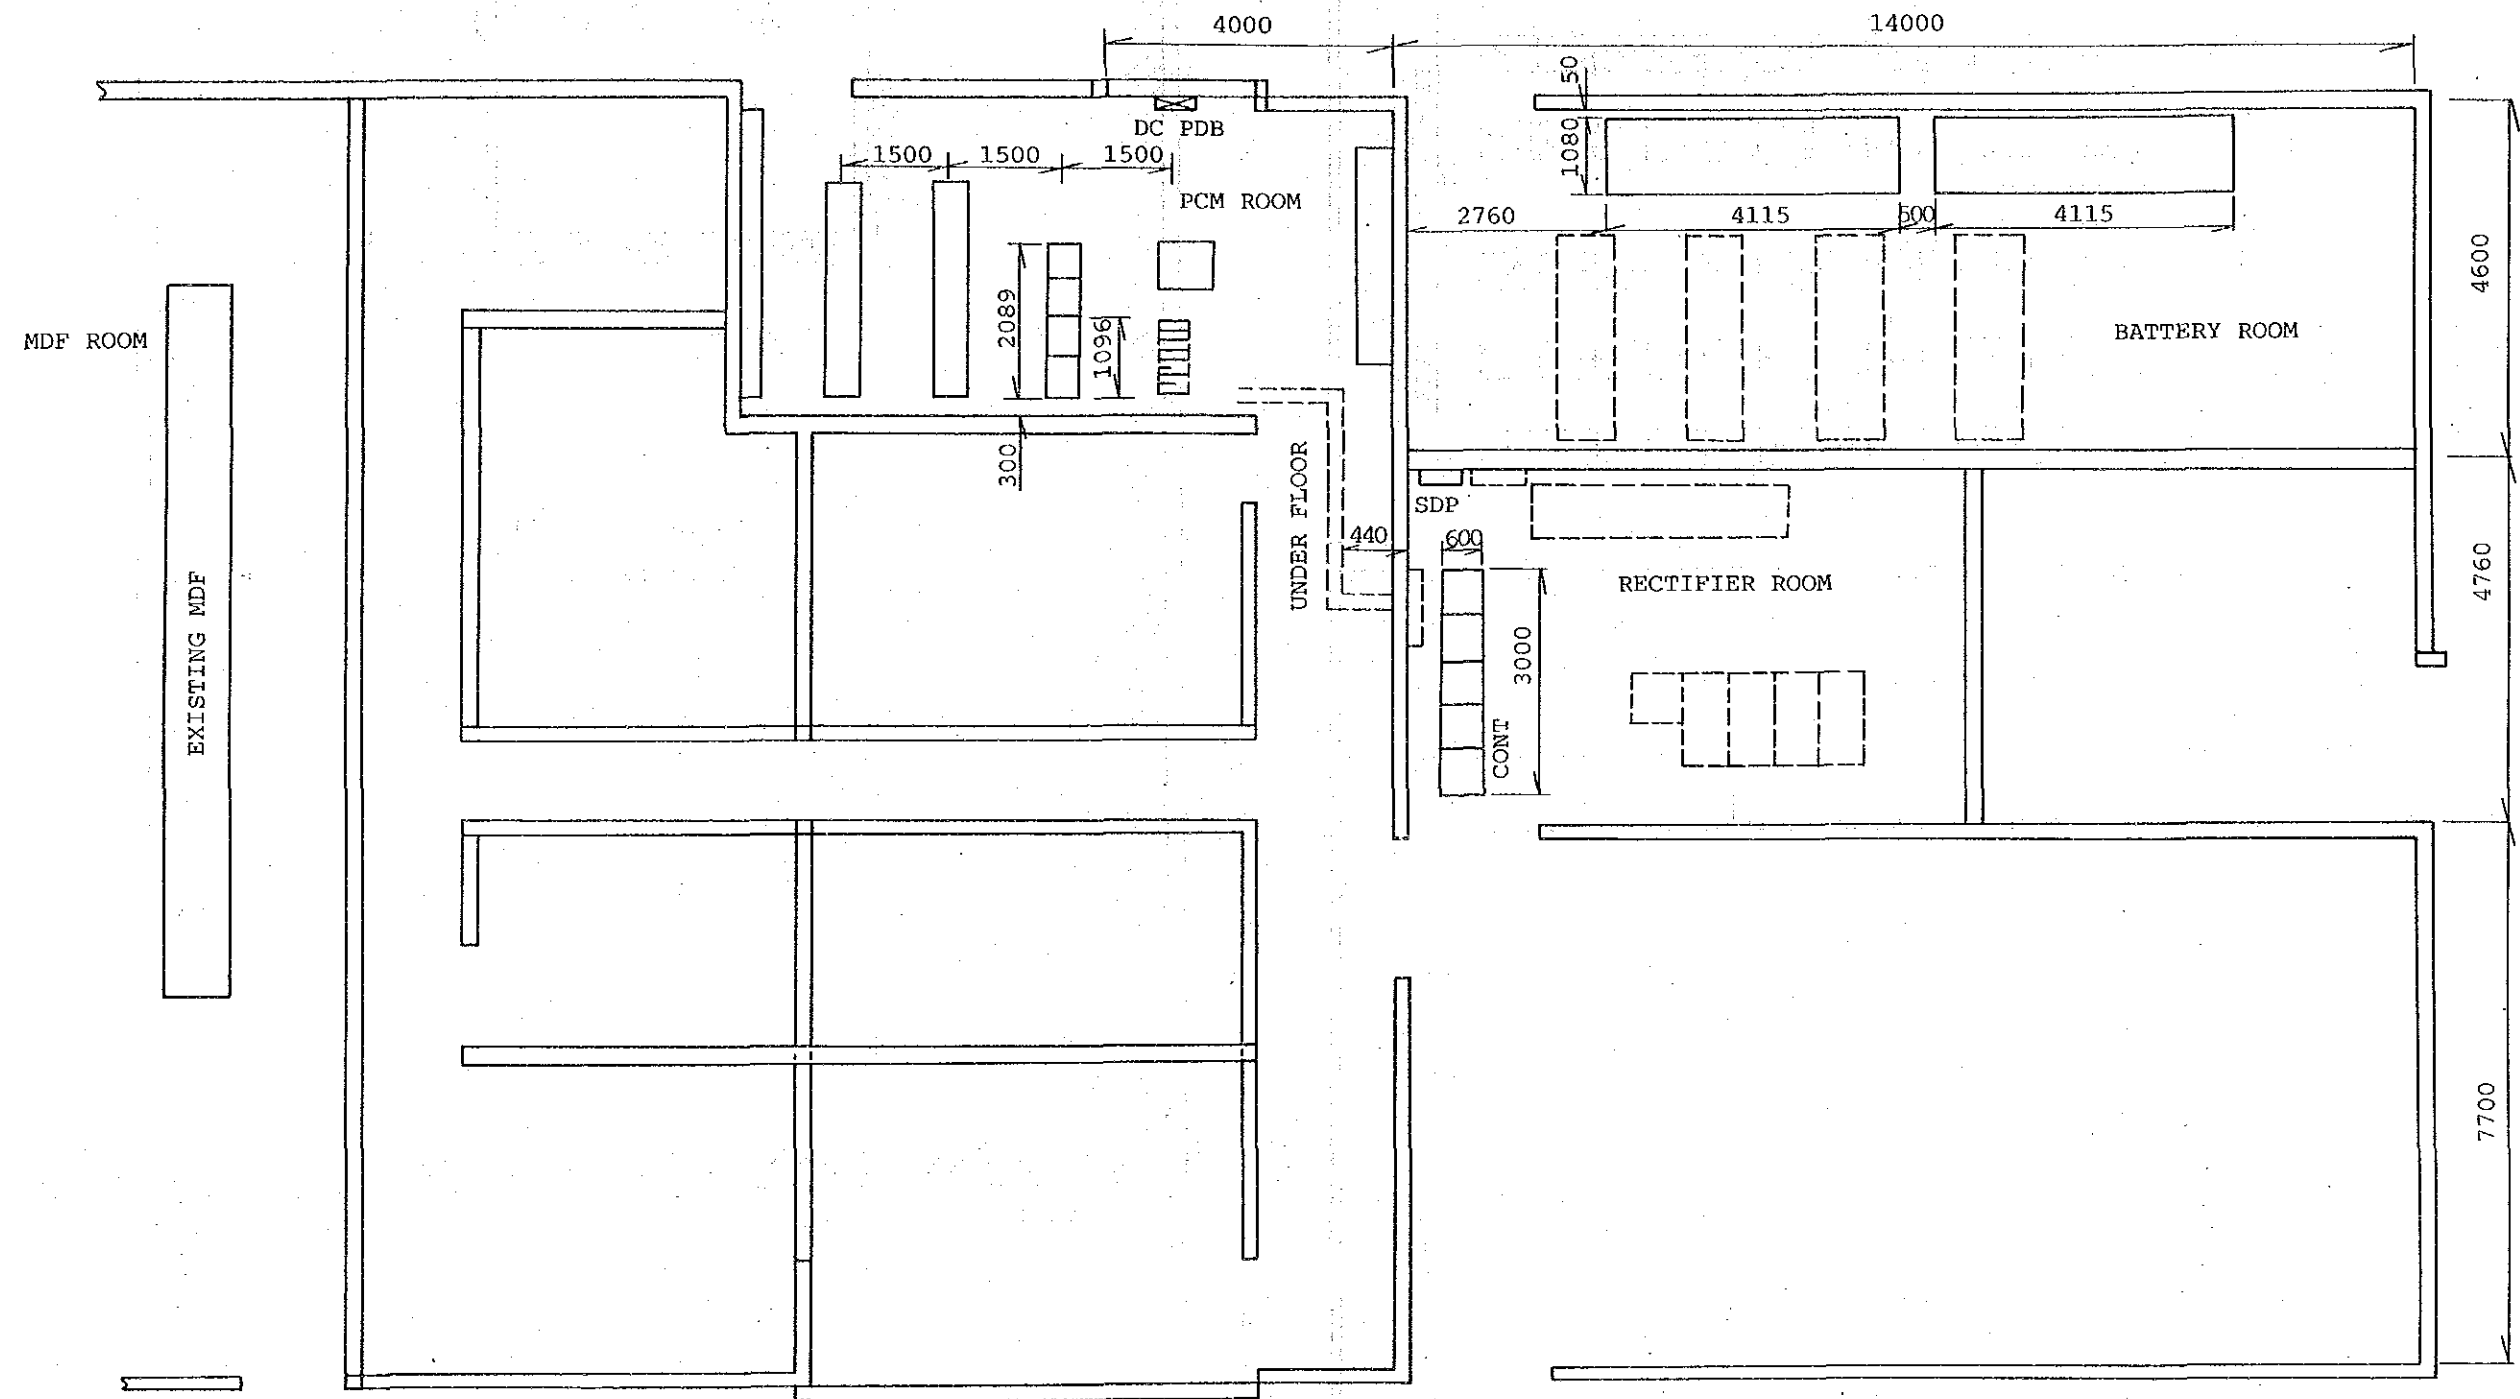

CONTAINER
PRX "Fully occupied" M
D
F
Capacity: 3,072 L.U.
(Existing)

STO: SM1 (GF)
Scale: 1/200

EXCHANGE NAME	NAME OF DRAWING	SCALE
SM1	Floor Layout	1/200

Site: SM2

Building Layout

EXCHANGE NAME	NAME OF DRAWING	SCALE
SM2	Building Layout	

FLOOR LAYOUT

STO: SM2 (GF)
Scale: 1/100

EXCHANGE NAME	NAME OF DRAWING	SCALE
SM2	Floor Layout	1/100

Building Layout

Site: SER

EXCHANGE NAME	NAME OF DRAWING	SCALE
SER	Building Layout	

STO: SER (GF)
Scale: 1/100

EXCHANGE NAME	NAME OF DRAWING	SCALE
SER	Floor Layout	1/100

Building Layout

Site: SLP

EXCHANGE NAME	NAME OF DRAWING	SCALE
SLP	Building Layout	

FLOOR LAYOUT

STO: SLP (GF)
Scale: 1/100

EXCHANGE NAME	NAME OF DRAWING	SCALE
SLP	Floor Layout	1/100