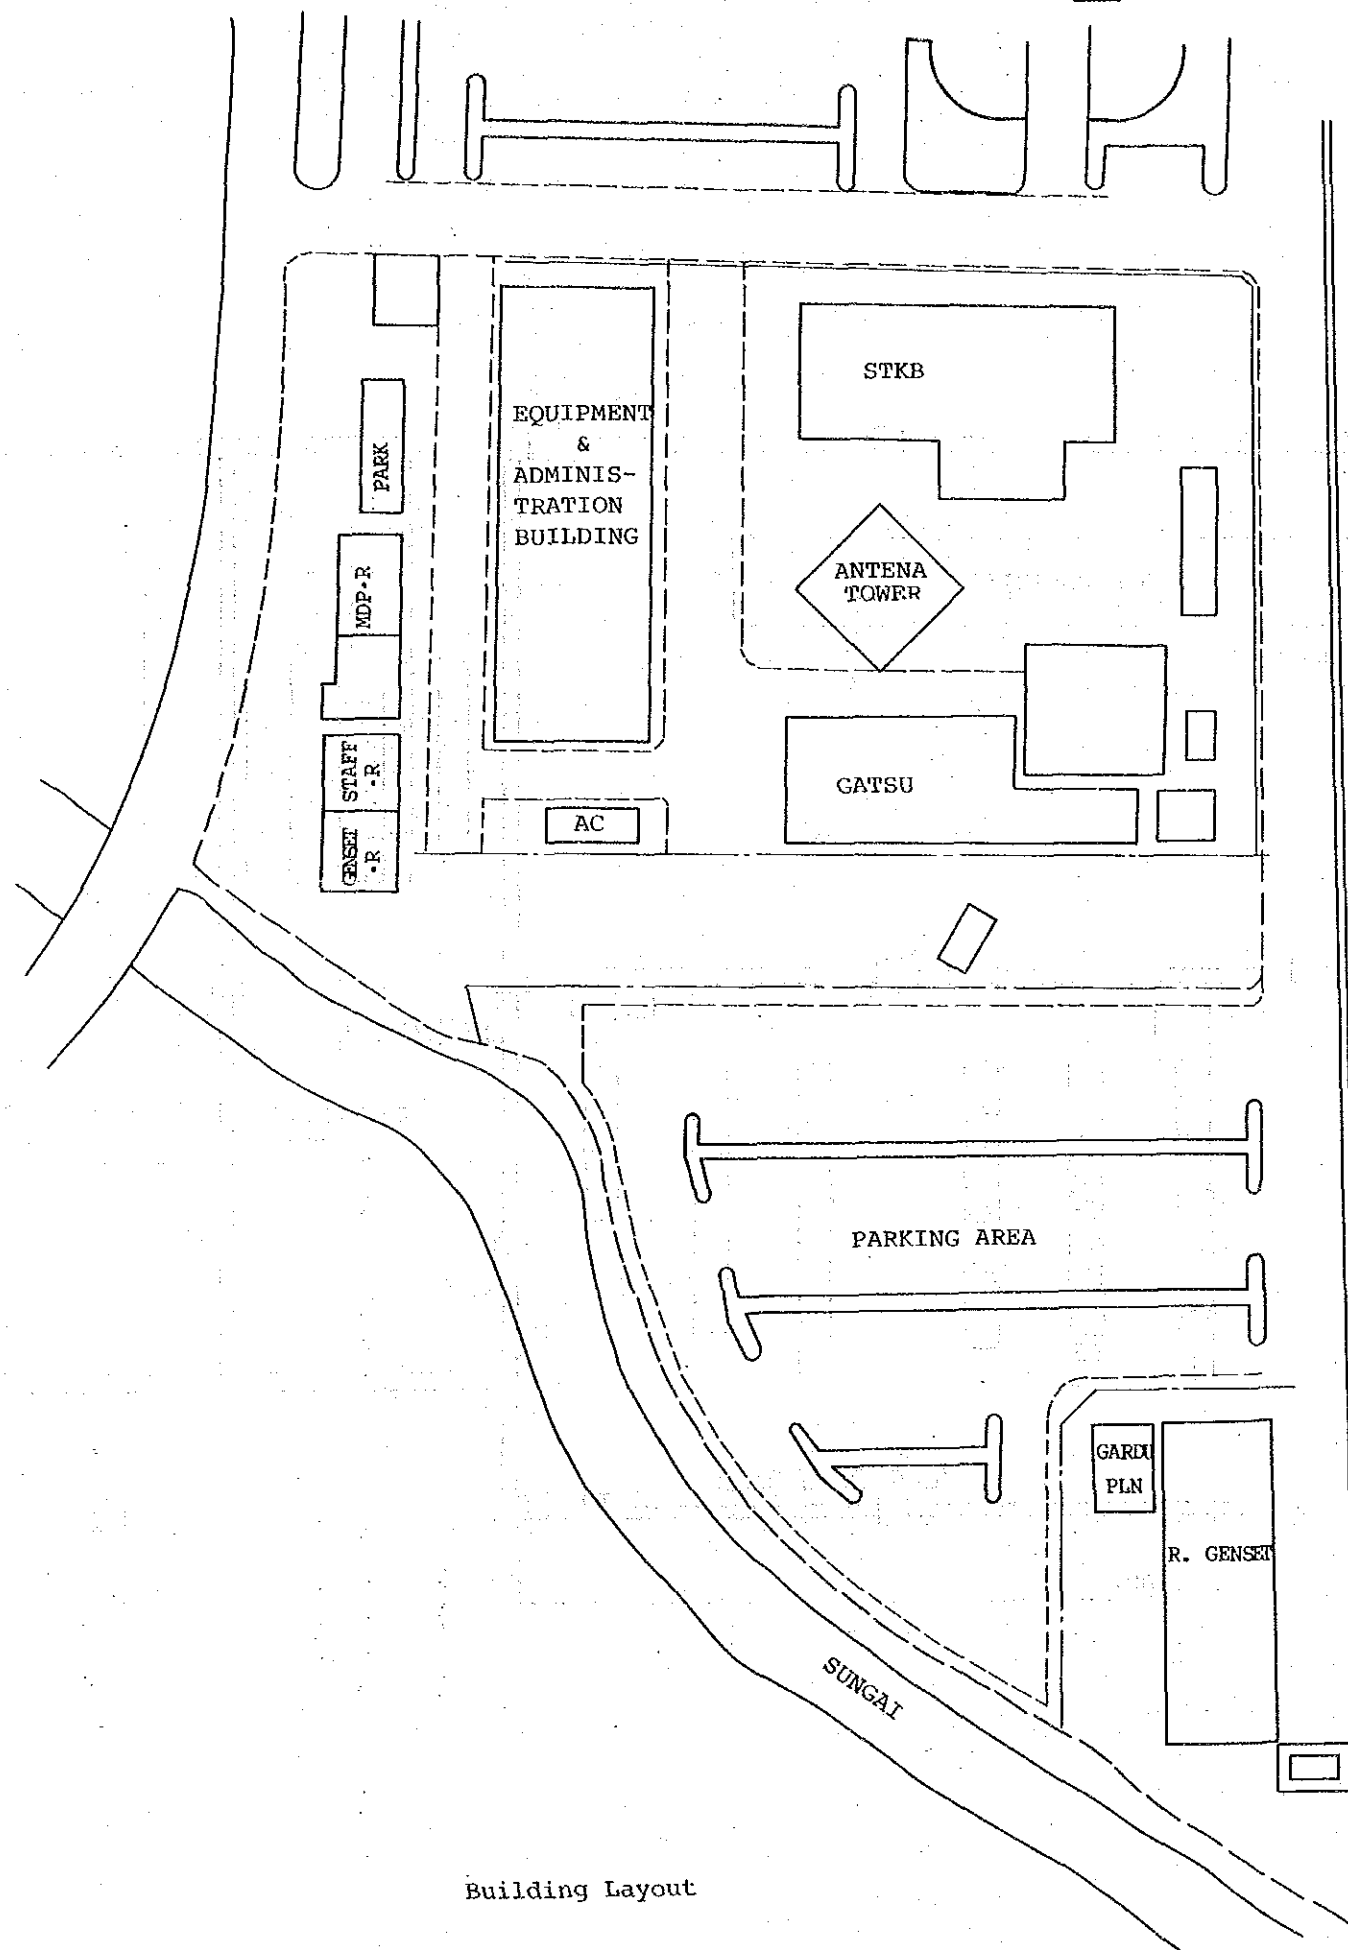

CONTAINER
PRX "Fully occupied" M
D
F
Capacity: 3,072 L.U.
(Existing)

STO: SM1 (GF)
Scale: 1/200

EXCHANGE NAME	NAME OF DRAWING	SCALE
SM1	Floor Layout	1/200

Site: SM2

Building Layout

EXCHANGE NAME	NAME OF DRAWING	SCALE
SM2	Building Layout	