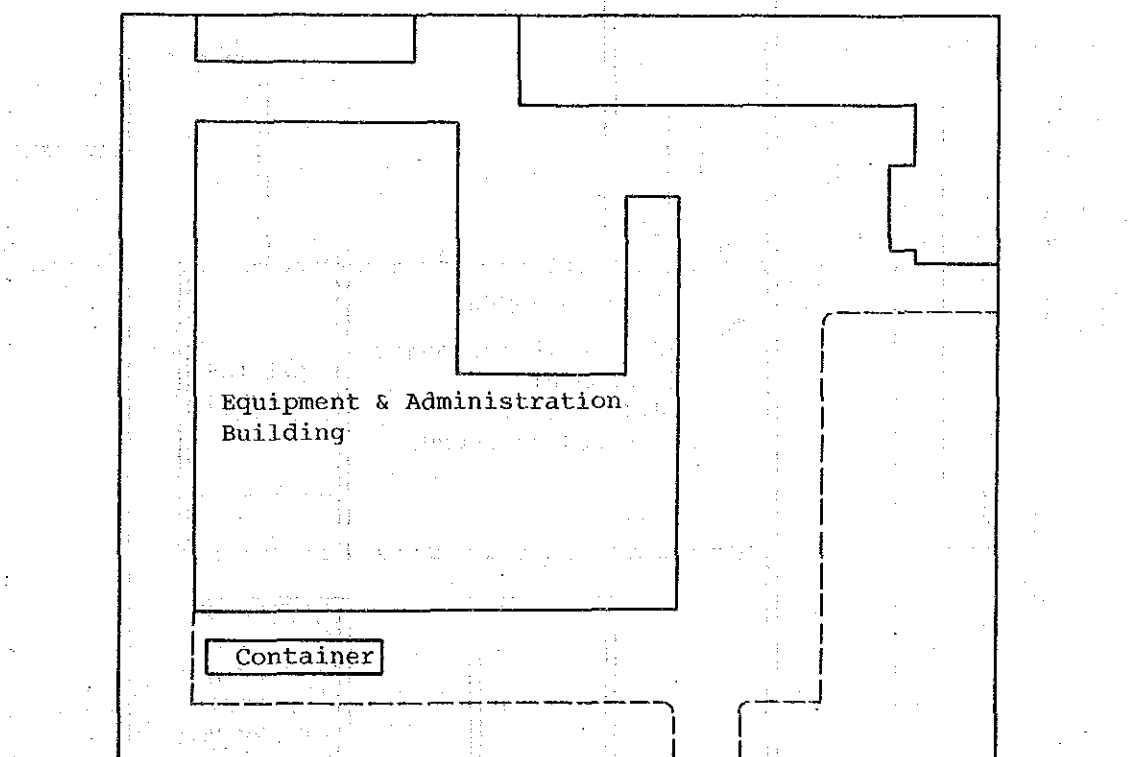

Building Layout

Site: SM1

//////
(Universitas Katolik Indonesia)//////

EXCHANGE NAME	NAME OF DRAWING	SCALE
SM1	Building Layout