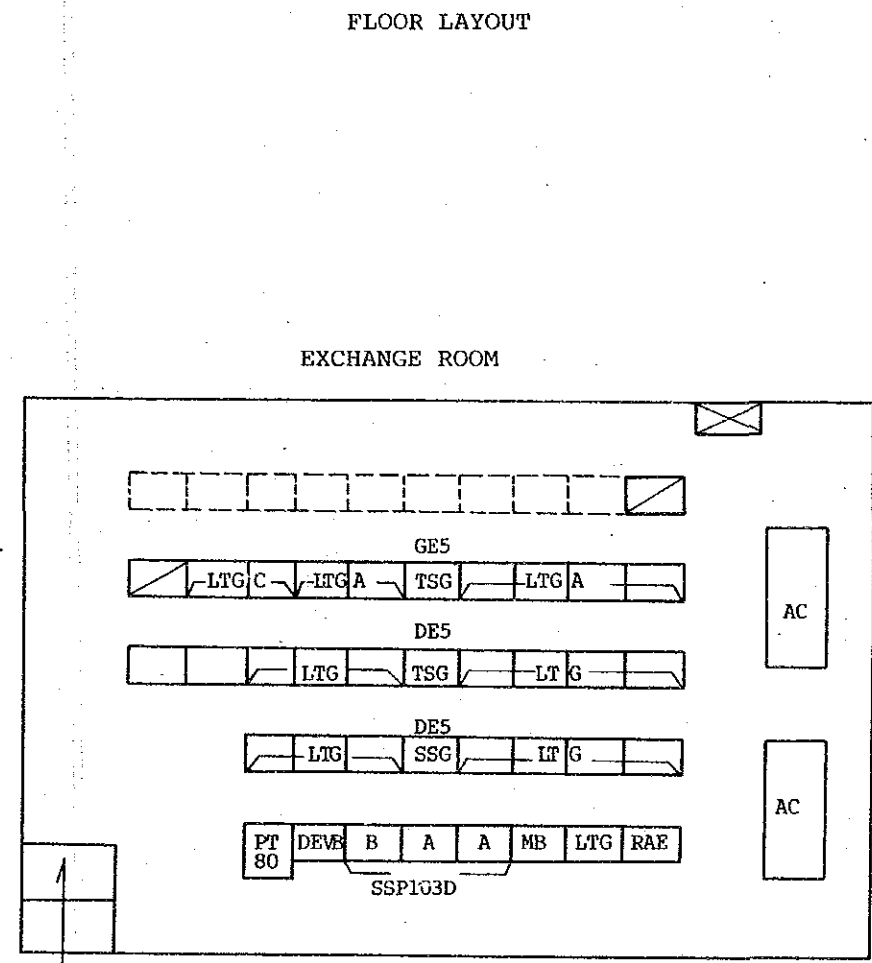

RMG/PRX
STDI

Equipment
Entrance

Scale: 1/100

EXCHANGE NAME	NAME OF DRAWING	SCALE
RMG	Floor Layout	1/100

Building Layout

Site: SM1

//////
(Universitas Katolik Indonesia)//////

EXCHANGE NAME	NAME OF DRAWING	SCALE
SM1	Building Layout	

CONTAINER
PRX "Fully occupied" M
D
F
Capacity: 3,072 L.U.
(Existing)

STO: SM1 (GF)
Scale: 1/200

EXCHANGE NAME	NAME OF DRAWING	SCALE
SM1	Floor Layout	1/200

Site: SM2

Building Layout

EXCHANGE NAME	NAME OF DRAWING	SCALE
SM2	Building Layout	