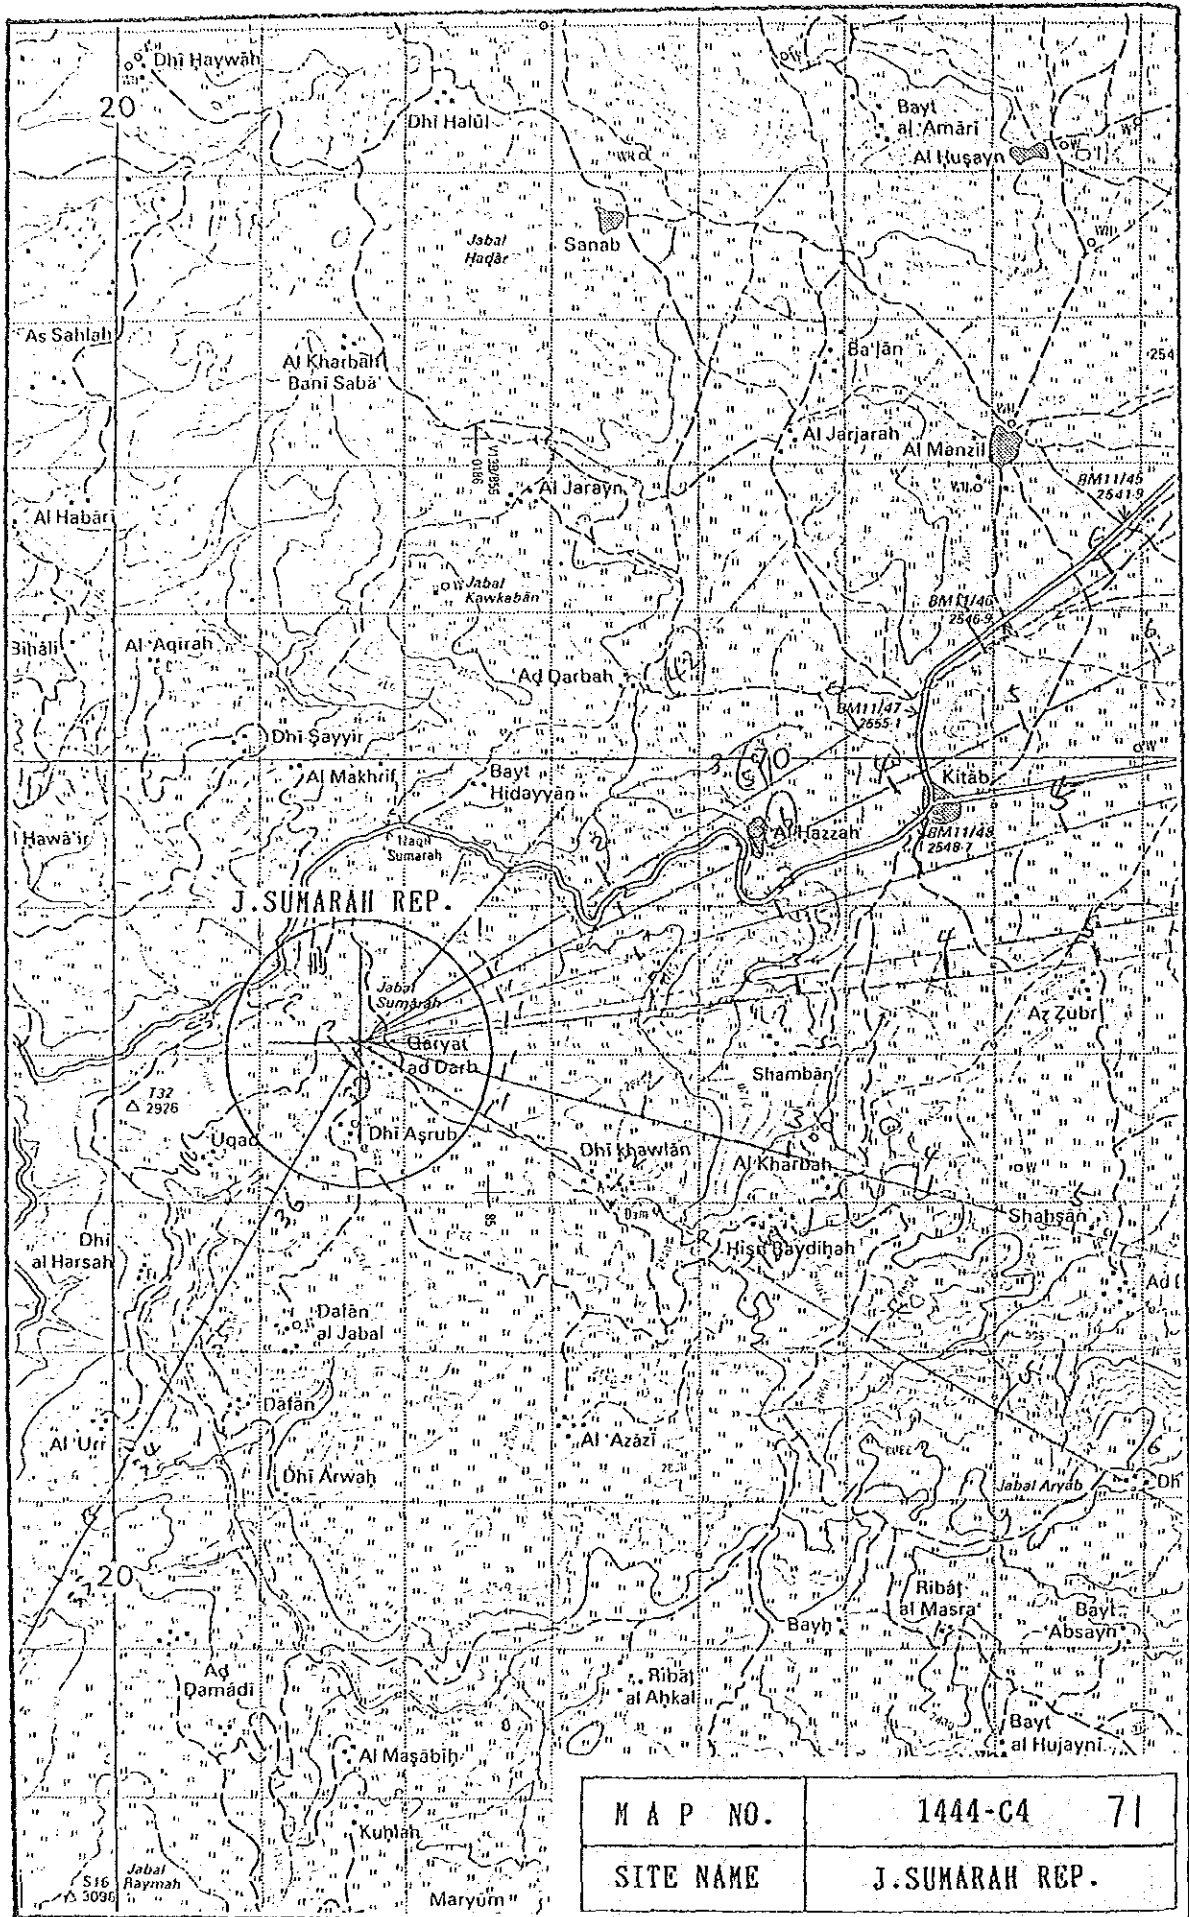

M A P NO.	1444-C4	71
SITE NAME	J. SUMARAH REP.