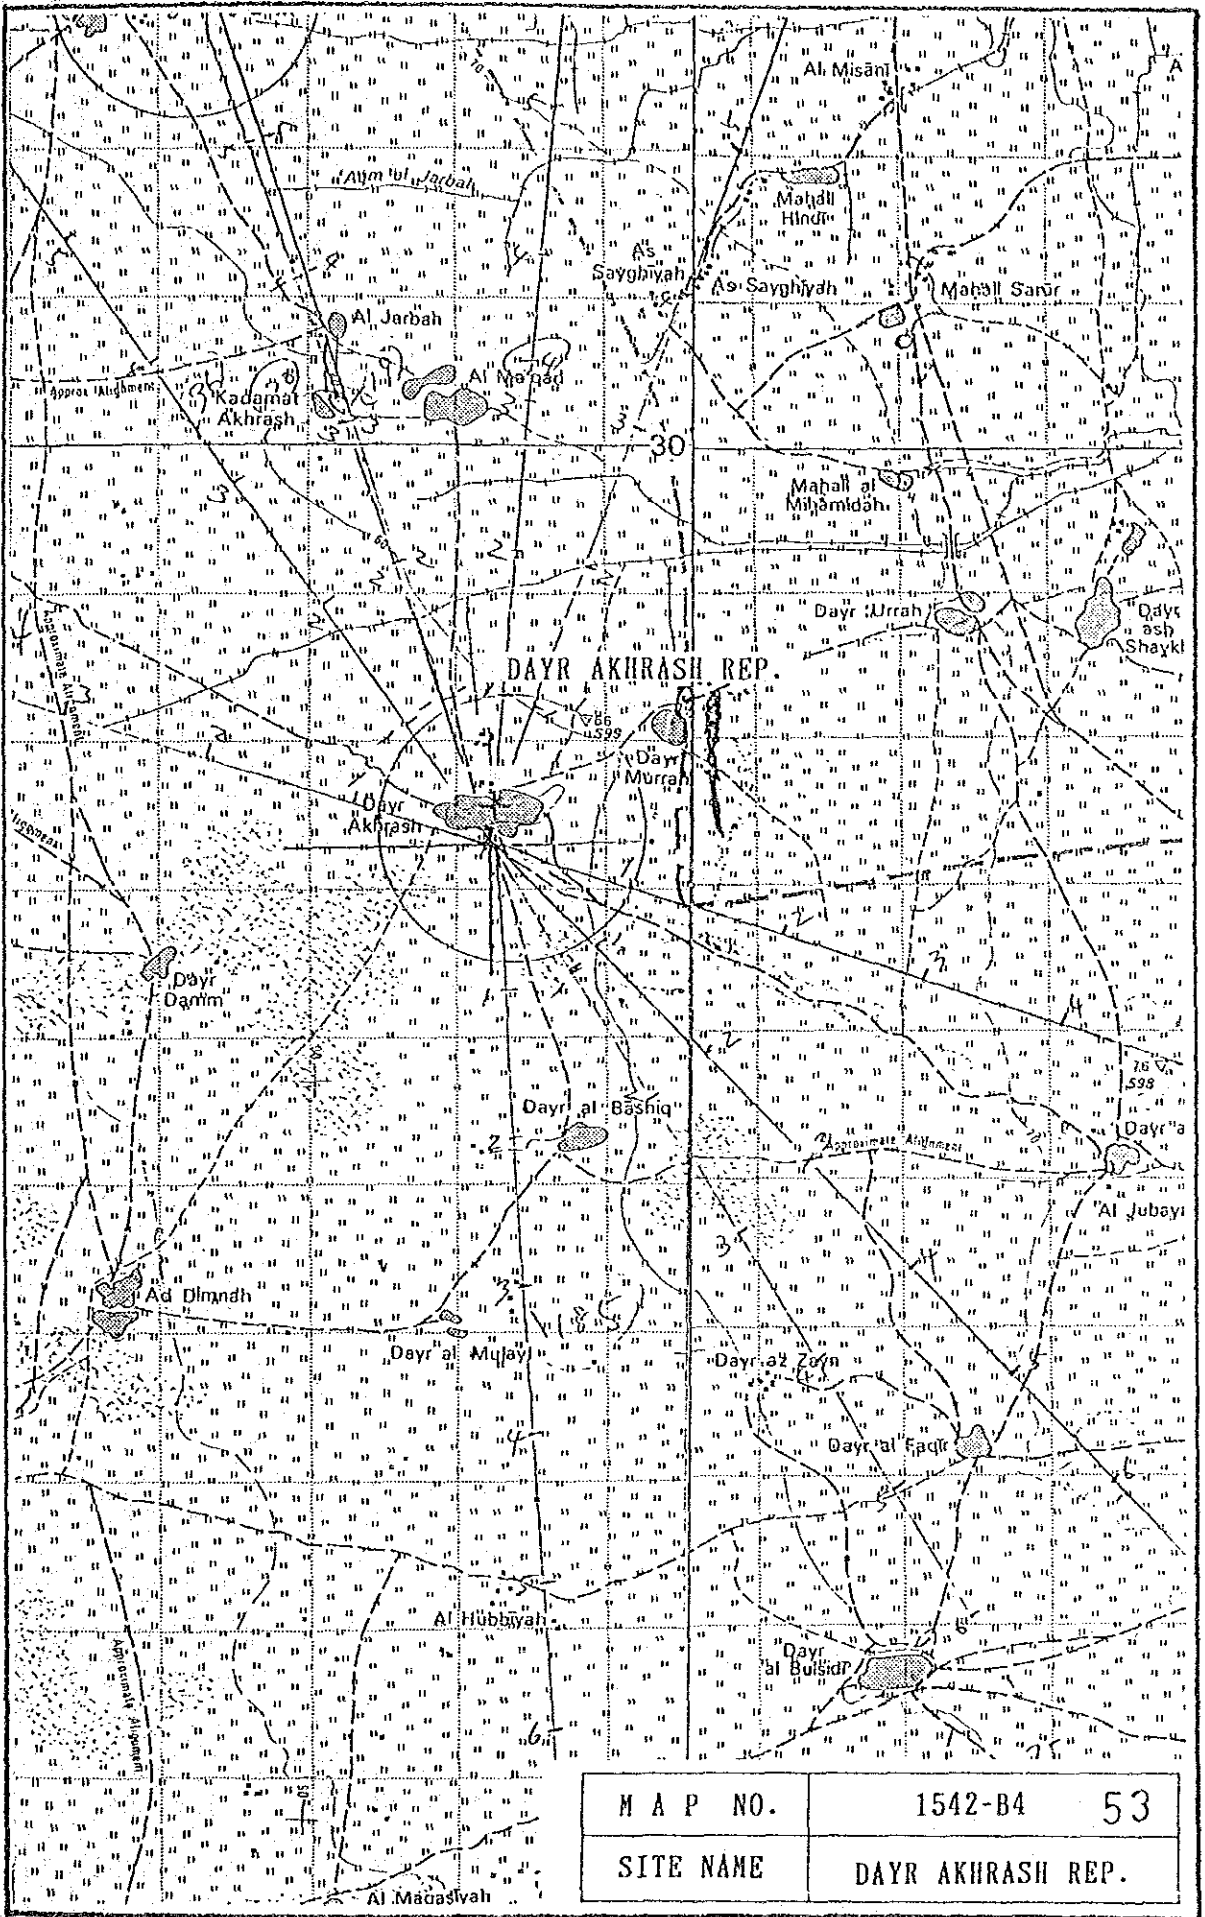

M A P NO.	1542-B4	53
SITE NAME	DAYR AKHRASH REP.