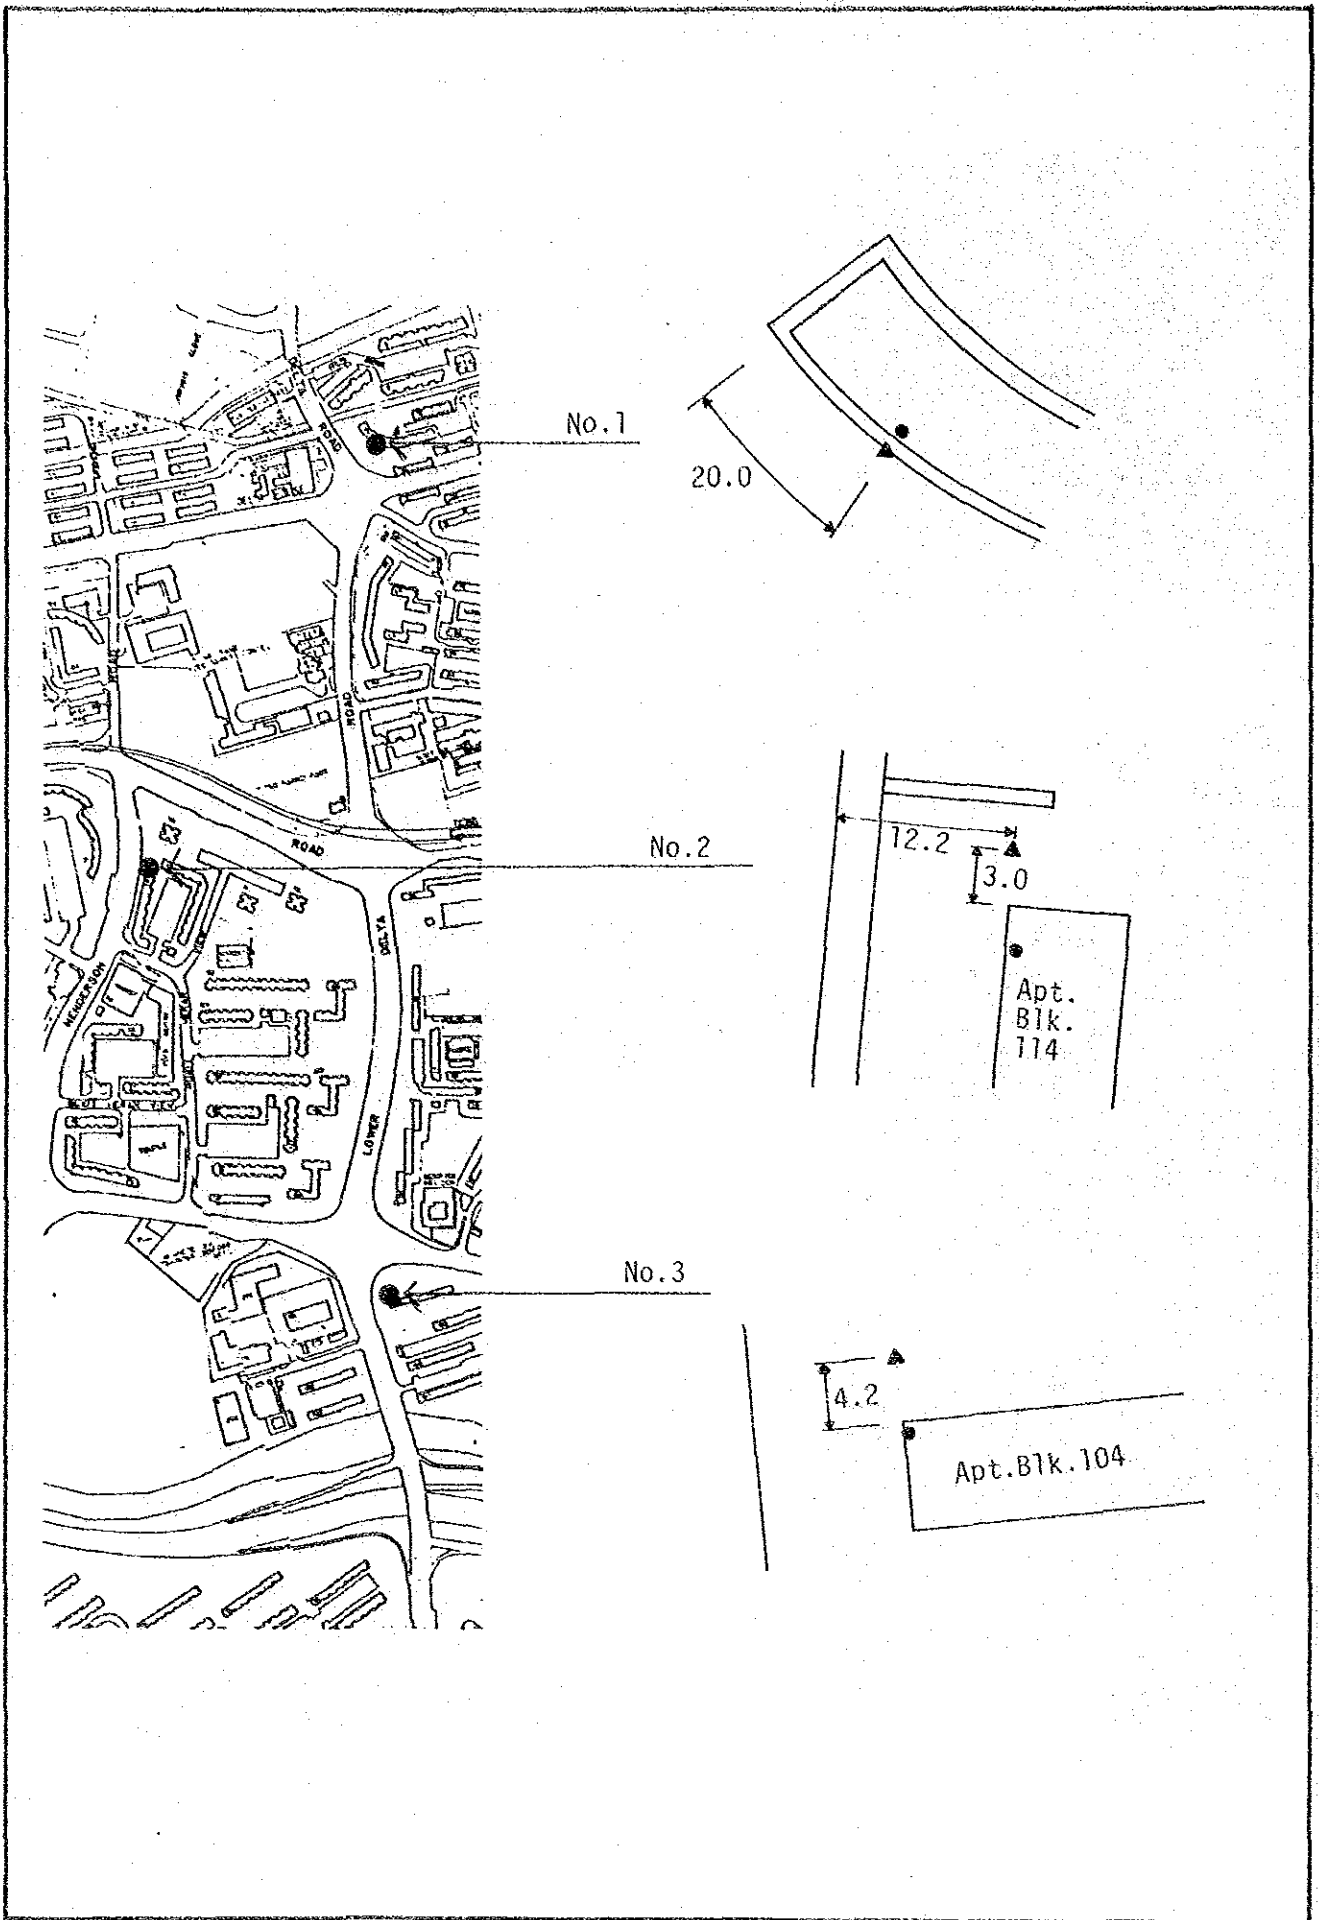

Location Map of Survey Spots in Yishun New Town

Air
 ● pollution
 ▲ Noise

Spot 1

No.1

Spot 2

No.2

Spot 3

(not yet built)

No.3

Scale 1:5,000

Location Map of Survey Spots of Ang Mo Kio - Hougang - Bedok Route (1)

Location Map of Survey Spots of Ang Mo Kio - Hougang - Bedok Route (2)

Location Map of Survey Spots of Orchard - Mt.Favor - Sentosa Route (1)

Location Map of Suevey Spots of Orchard - Mt.Favor - Sentosa Route (2)

Location Map of Survey Spots of Orchard - Marina Centre Route (1)

Location Map of Survey Spots of Orchard - Marina Centre Route (2)

Location Map of Survey Spots of CBD Ring Route (1)

Location Map of Survey Spots of CBD Ring Route (2)

Location Map of Survey Spots of CBD Ring Route (3)

Appendix F

Photographs of Air Pollution Survey on Alternative Routes