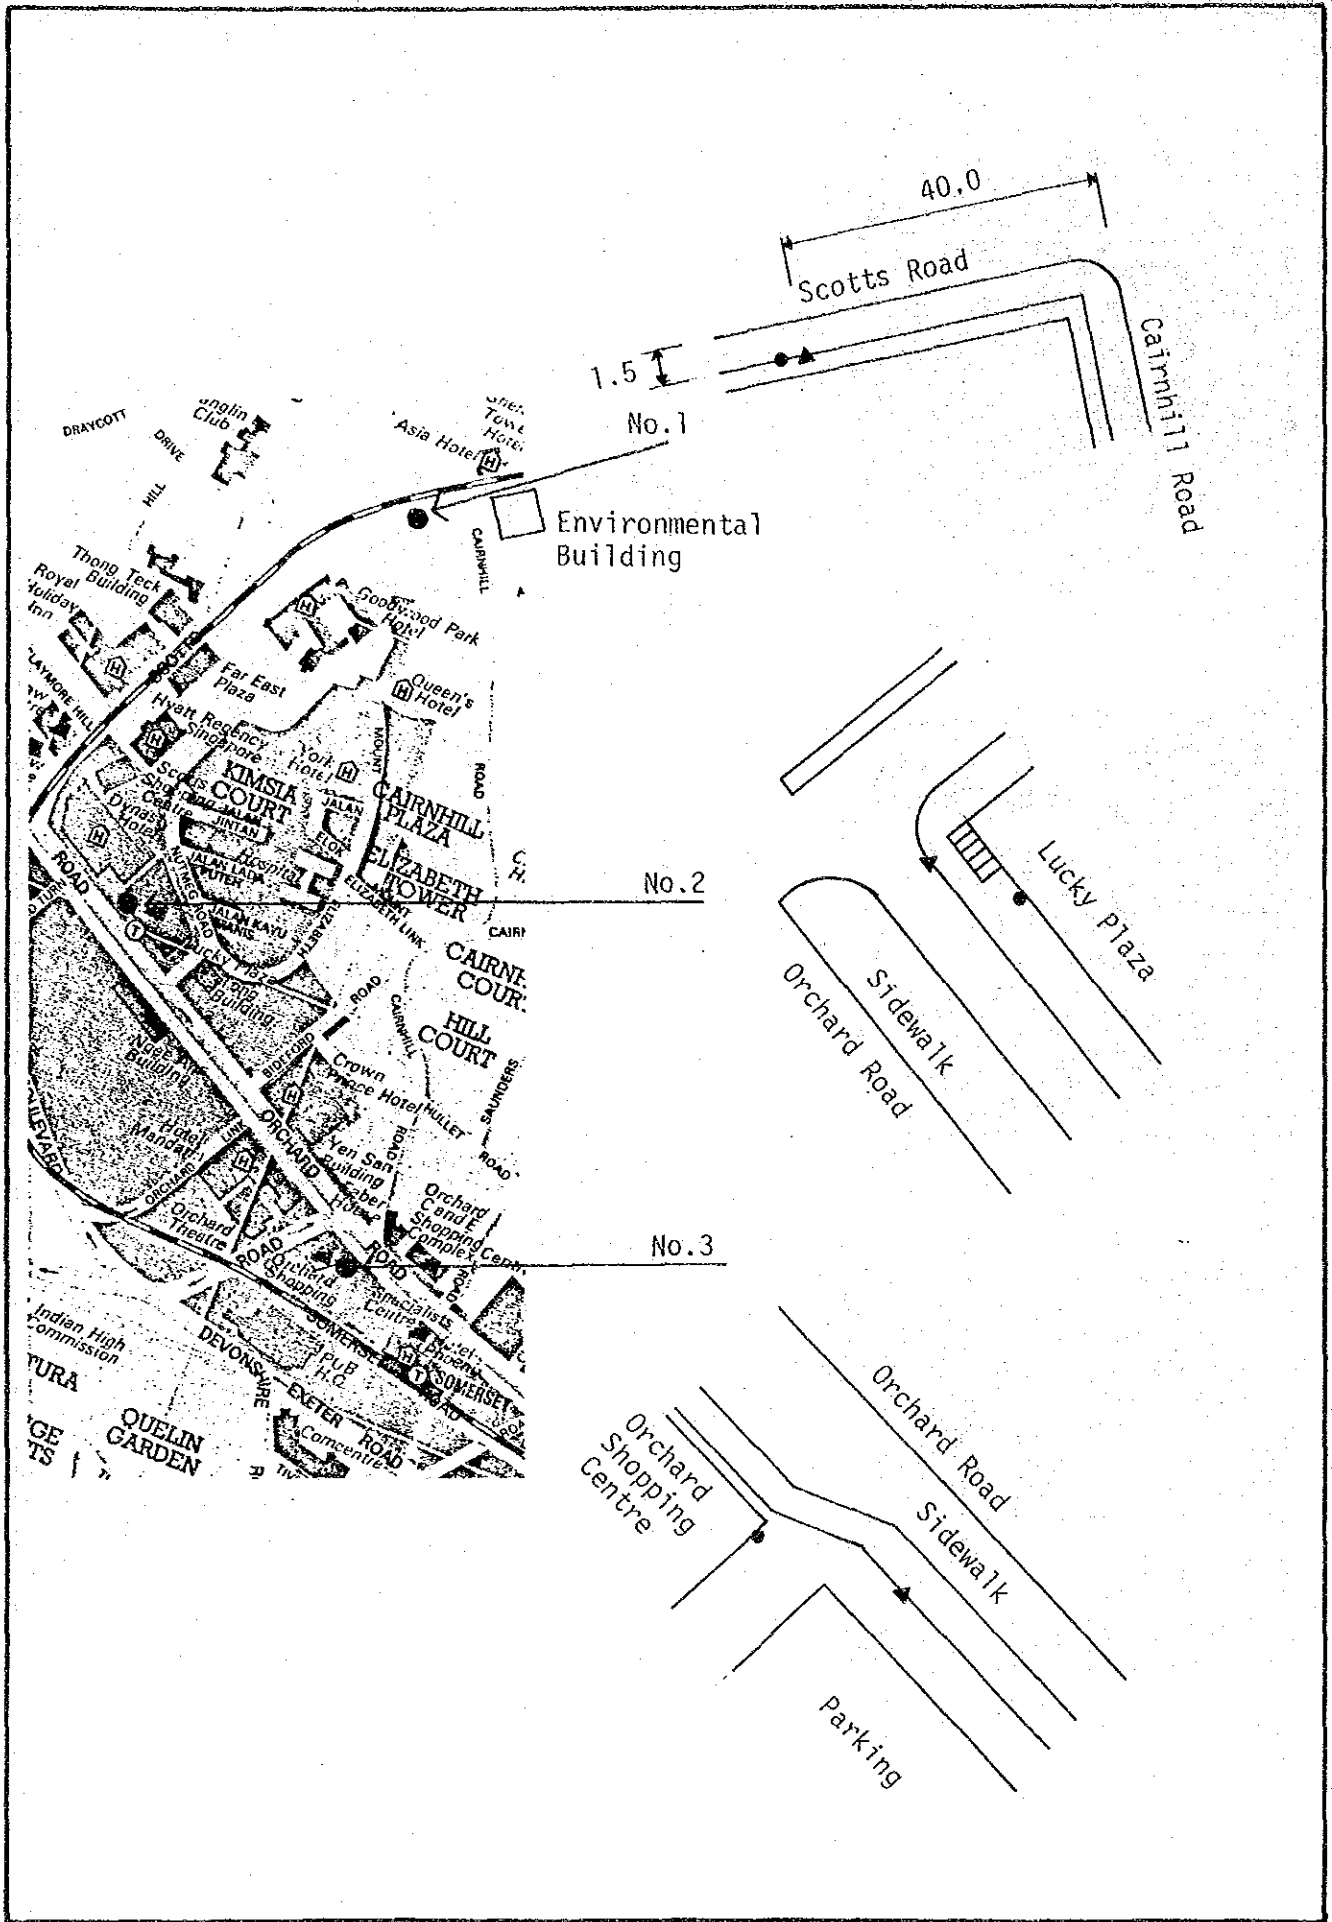

Location Map of Survey Spots in Yishun New Town

Air
 ● pollution
 ▲ Noise

Spot 1

No.1

Spot 2

No.2

Spot 3

(not yet built)

No.3

Scale 1:5,000

Location Map of Survey Spots of Ang Mo Kio - Hougang - Bedok Route (1)

Location Map of Survey Spots of Ang Mo Kio - Hougang - Bedok Route (2)

Location Map of Survey Spots of Orchard - Mt.Favor - Sentosa Route (1)

Location Map of Suevey Spots of Orchard - Mt.Favor - Sentosa Route (2)

Location Map of Survey Spots of Orchard - Marina Centre Route (1)

Location Map of Survey Spots of Orchard - Marina Centre Route (2)

Location Map of Survey Spots of CBD Ring Route (1)

Location Map of Survey Spots of CBD Ring Route (2)

Location Map of Survey Spots of CBD Ring Route (3)

Appendix F

Photographs of Air Pollution Survey on Alternative Routes