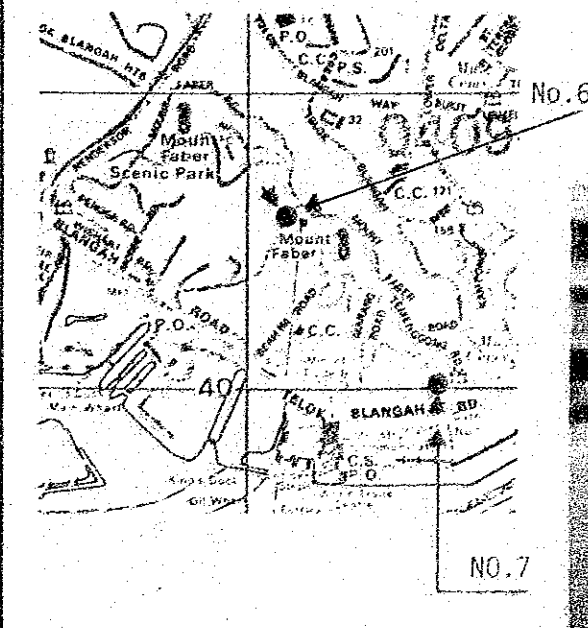

Location Map of Survey Spots of CBD Ring Route (1)

Location Map of Survey Spots of CBD Ring Route (2)

Location Map of Survey Spots of CBD Ring Route (3)

Appendix F

Photographs of Air Pollution Survey on Alternative Routes

- 1 Yishun New Town
- 2 Ang Mo Kio - Hougang - Bedok Route
- 3 Orchard - Mt. Faber - Sentosa
- 4 Orchard - Marina Centre Route
- 5 CBD Ring Routes (1) - (3)

Photographs of Air Pollution Survey Spots in Yishun New Town

Spot 1

Spot 2

Spot 3

Scale 1:5,000

Photographs of Air Pollution Survey Spots of Ang Mo Kio - Hougang - Bedok Route (1)

Photographs of Air Pollution Survey Spots of Ang Mo Kio - Hougang - Bedok Route (2)

Photographs of Air Pollution Survey Spots of Orchard - Mt.Favor - Sentosa Route (1)

Photographs of Air Pollution Survey Spots of Orchard - Mt. Favor - Sentosa Route (2)

Photographs of Air Pollution Survey Spots of Orchard - Marina Centre Route (1)

Photographs of Air Pollution Survey Spots of Orchard - Marina Centre Route (2)