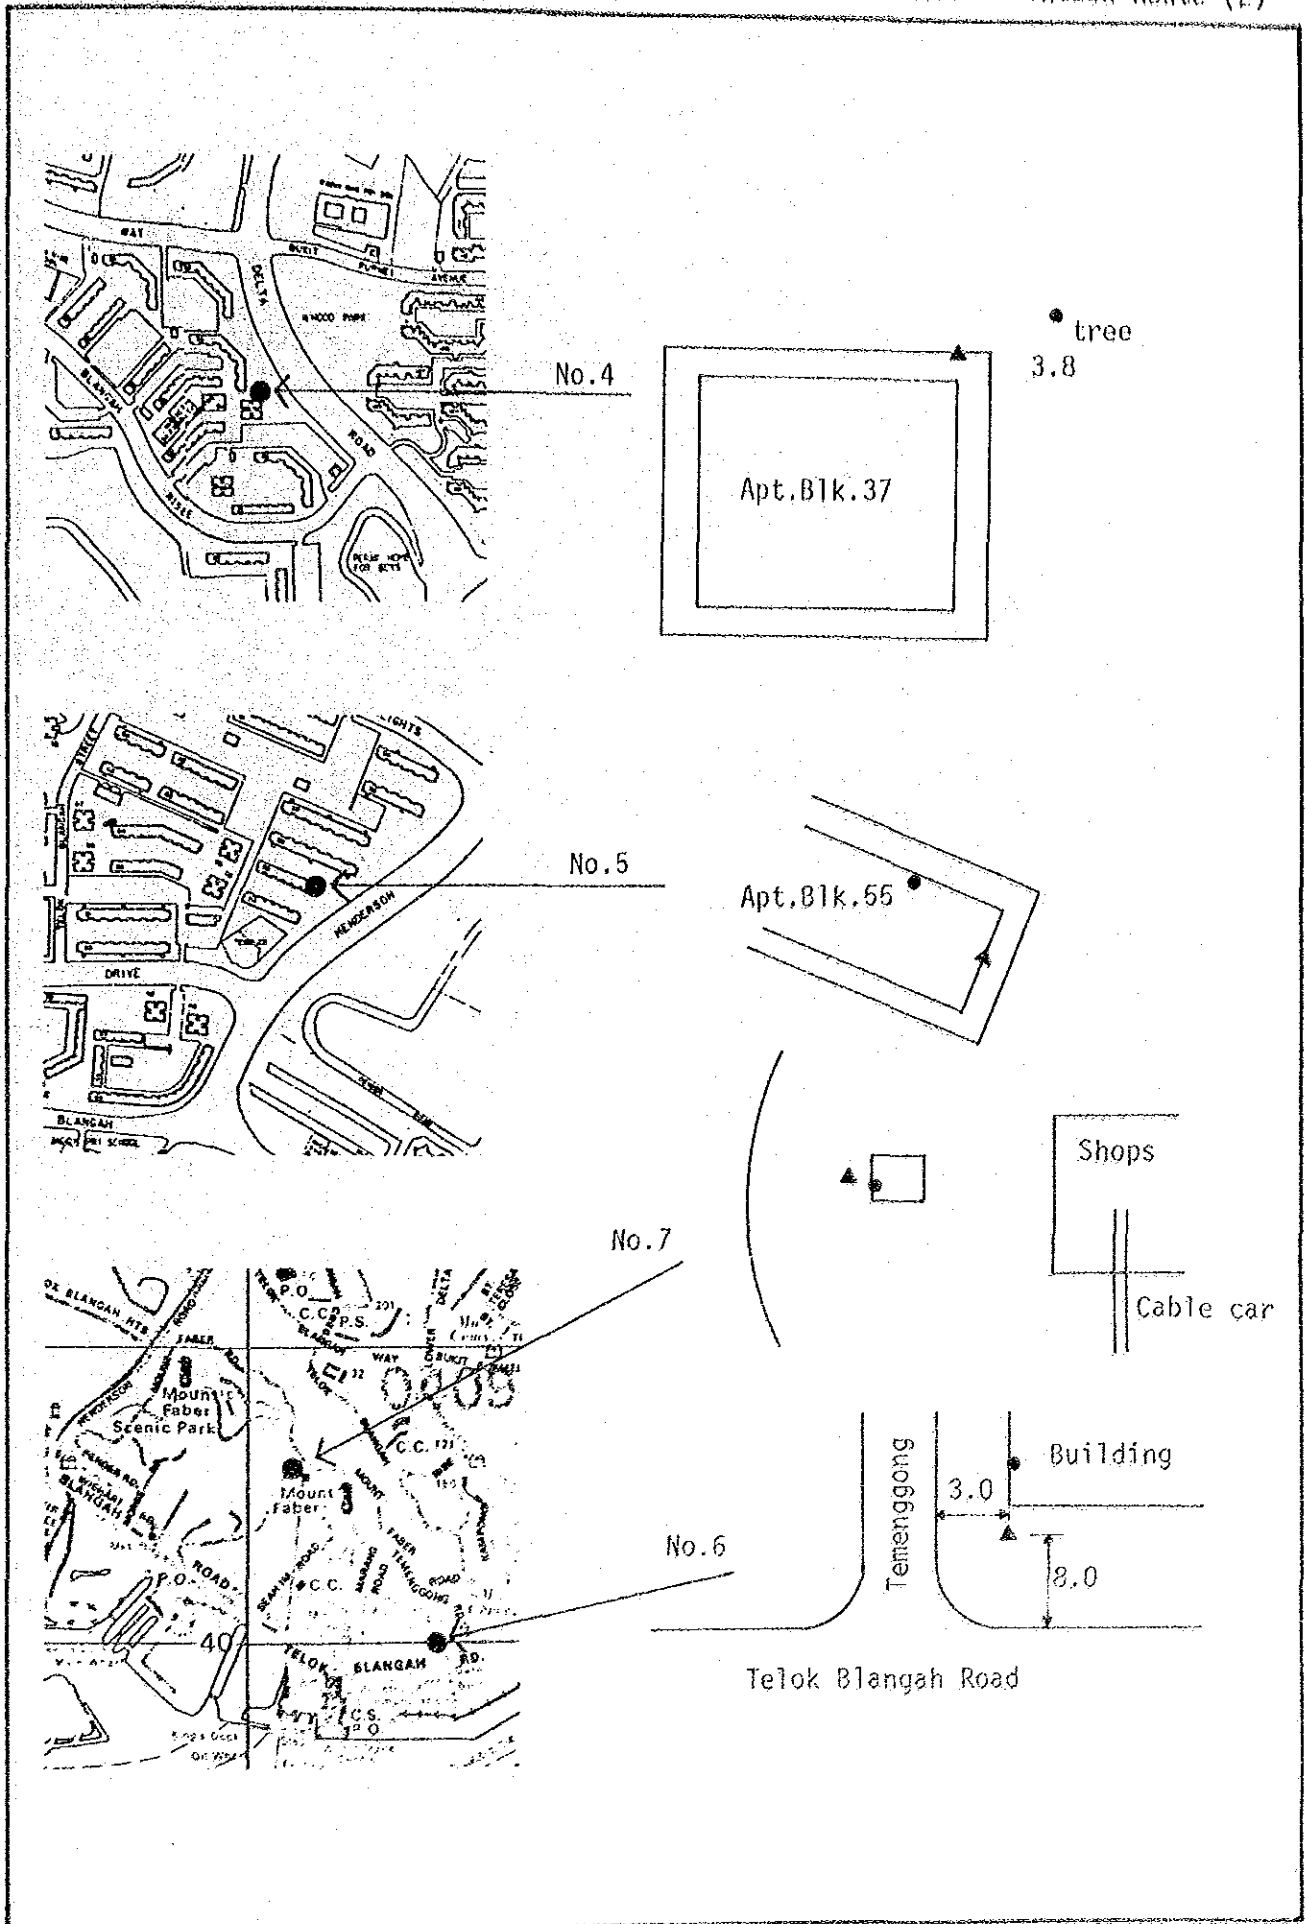

Location Map of Survey Spots in Yishun New Town

Air
 ● pollution
 ▲ Noise

Spot 1

No.1

Spot 2

No.2

Spot 3

(not yet built)

No.3

Scale 1:5,000

Location Map of Survey Spots of Ang Mo Kio - Hougang - Bedok Route (1)

Location Map of Survey Spots of Ang Mo Kio - Hougang - Bedok Route (2)

Location Map of Survey Spots of Orchard - Mt.Favor - Sentosa Route (1)

Location Map of Suevey Spots of Orchard - Mt.Favor - Sentosa Route (2)

Location Map of Survey Spots of Orchard - Marina Centre Route (1)

Location Map of Survey Spots of Orchard - Marina Centre Route (2)

Location Map of Survey Spots of CBD Ring Route (1)

Location Map of Survey Spots of CBD Ring Route (2)

Location Map of Survey Spots of CBD Ring Route (3)

Appendix F

Photographs of Air Pollution Survey on Alternative Routes