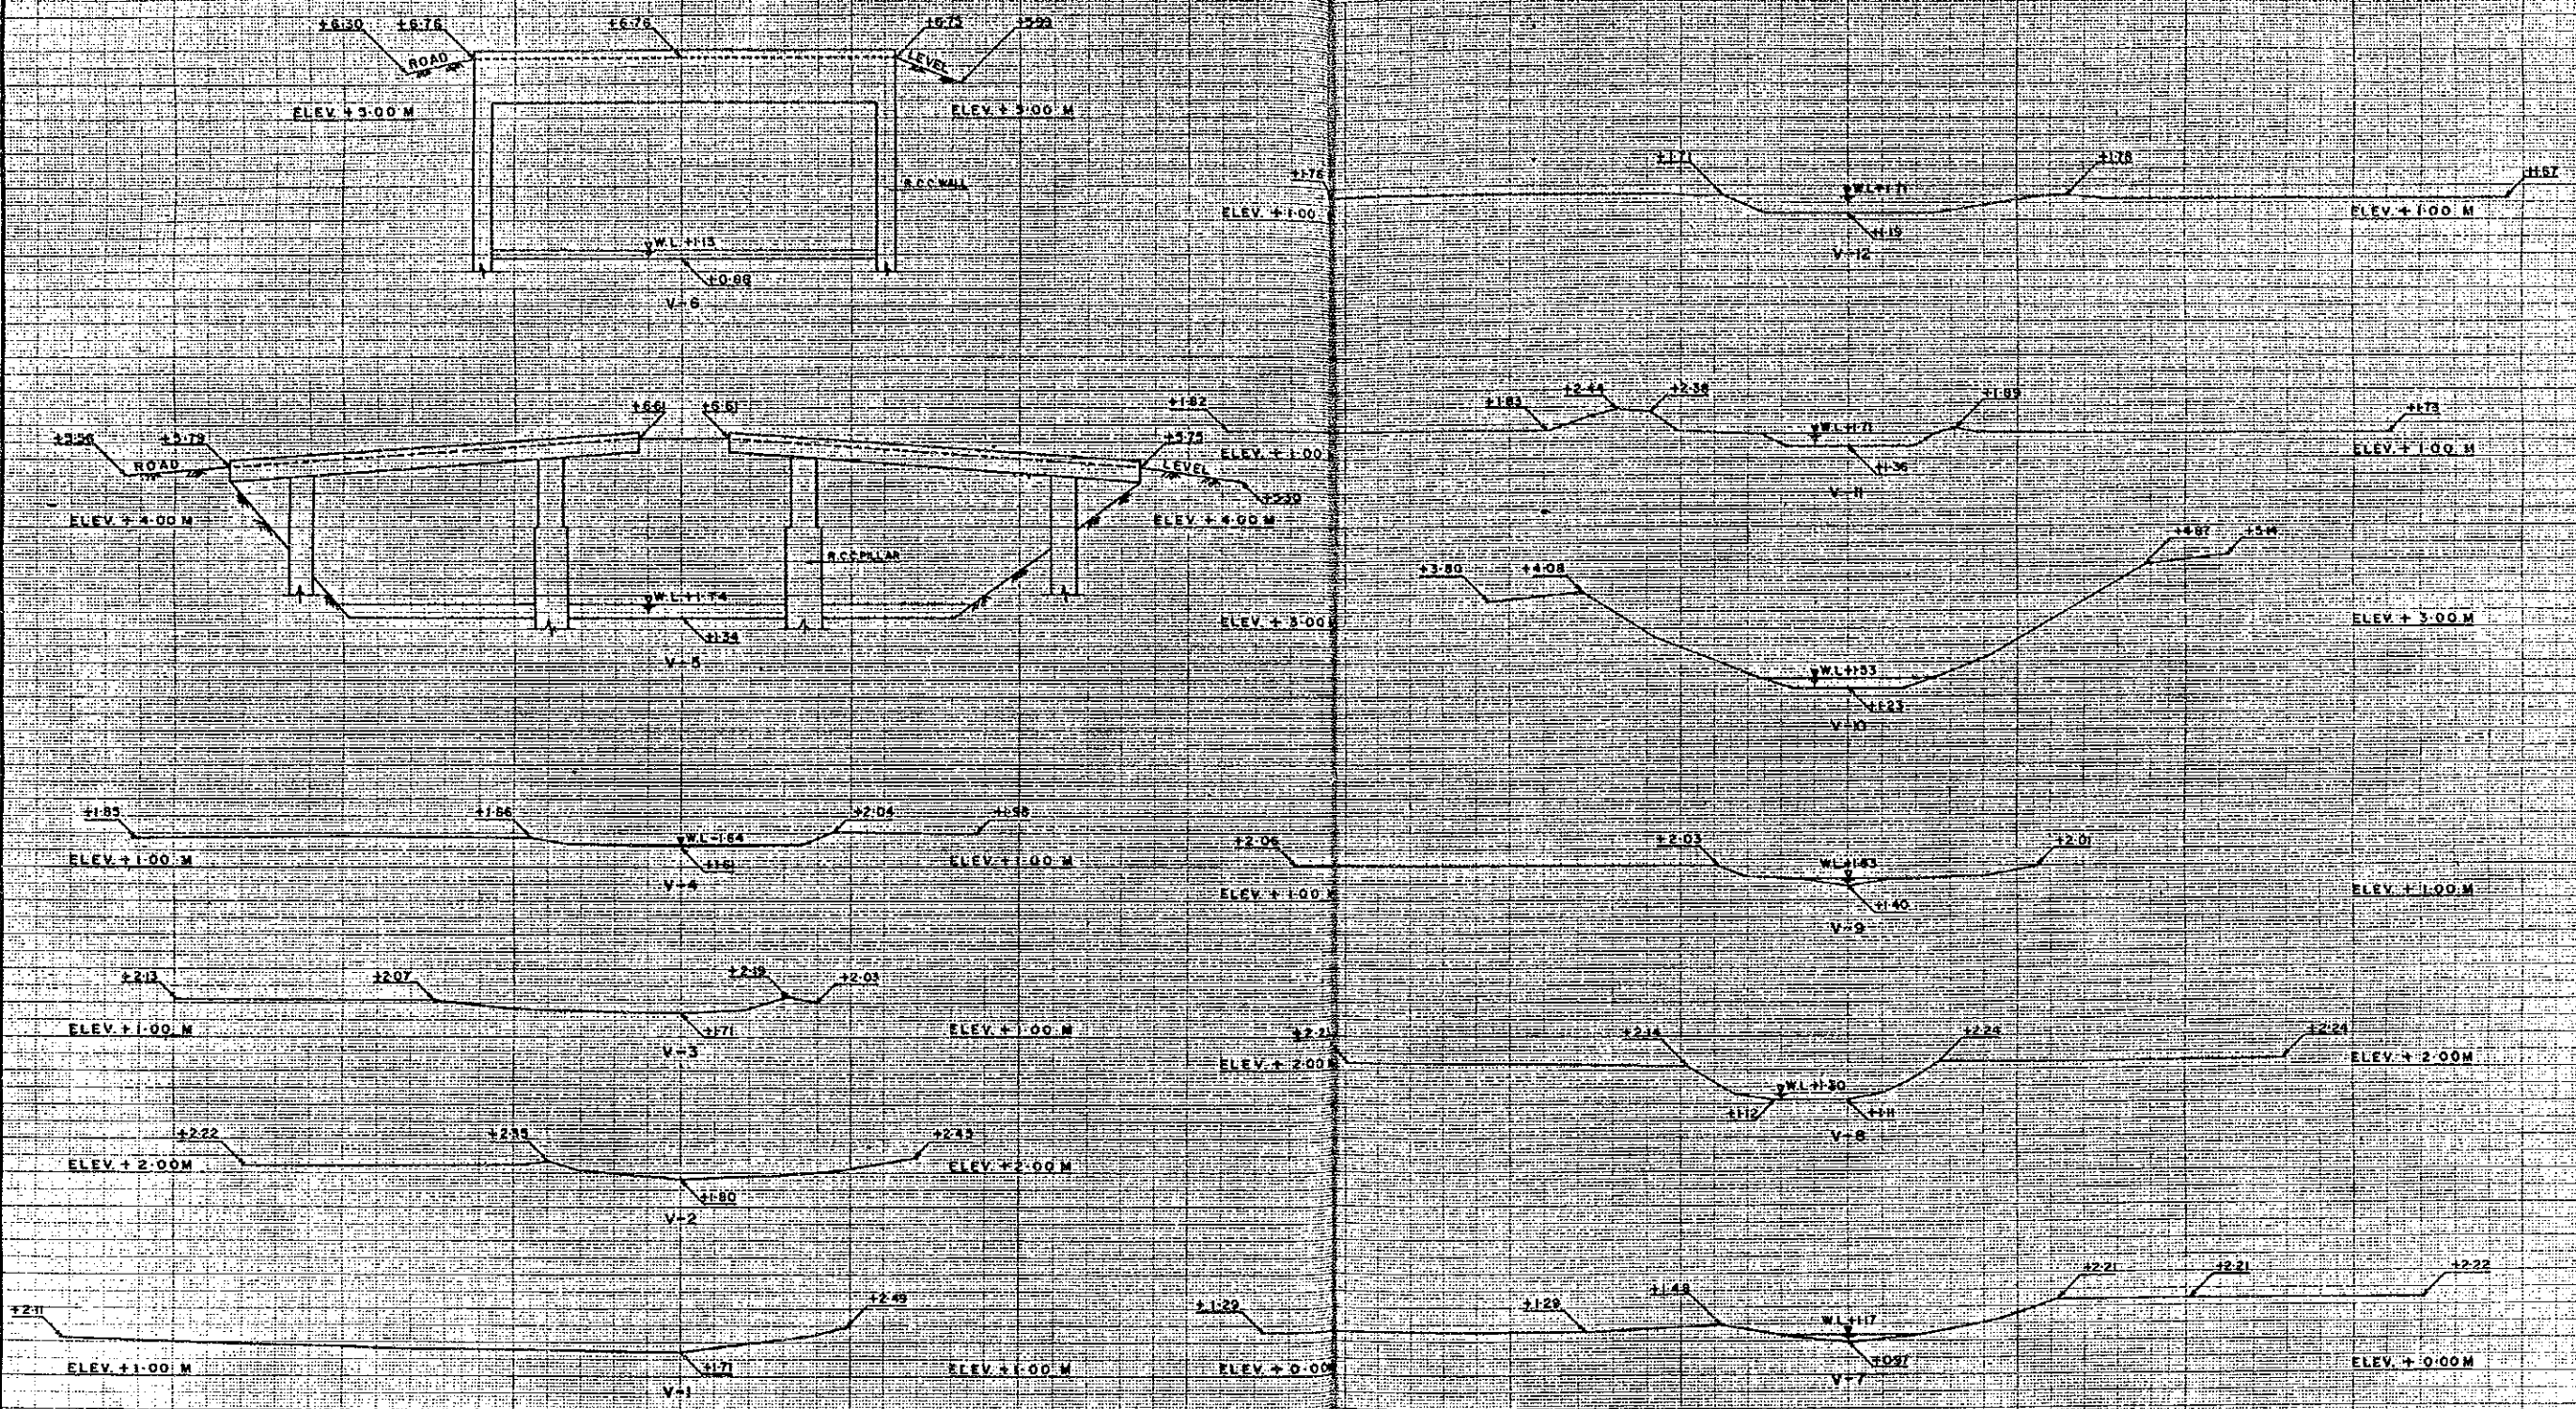

CROSS SECTION
OF
DHOLAIKHAL

DRAWING NO.	SCALE	H=1/100, V=1/100
C-21	DATE	

CROSS SECTION
OF
DHOLAI KHAL

DRAWING NO.
C-22

SCALE
DATE

H = 1:100, V = 1:100

CROSS SECTION OF DHOLAI KHAL	
DRAWING NO. C-23	SCALE H=1:100, V=1:100
DATE	

CROSS SECTION
OF
GERANI KHAL

DRAWING NO.
C-24

SCALE
DATE

H=1:100, V=1:100