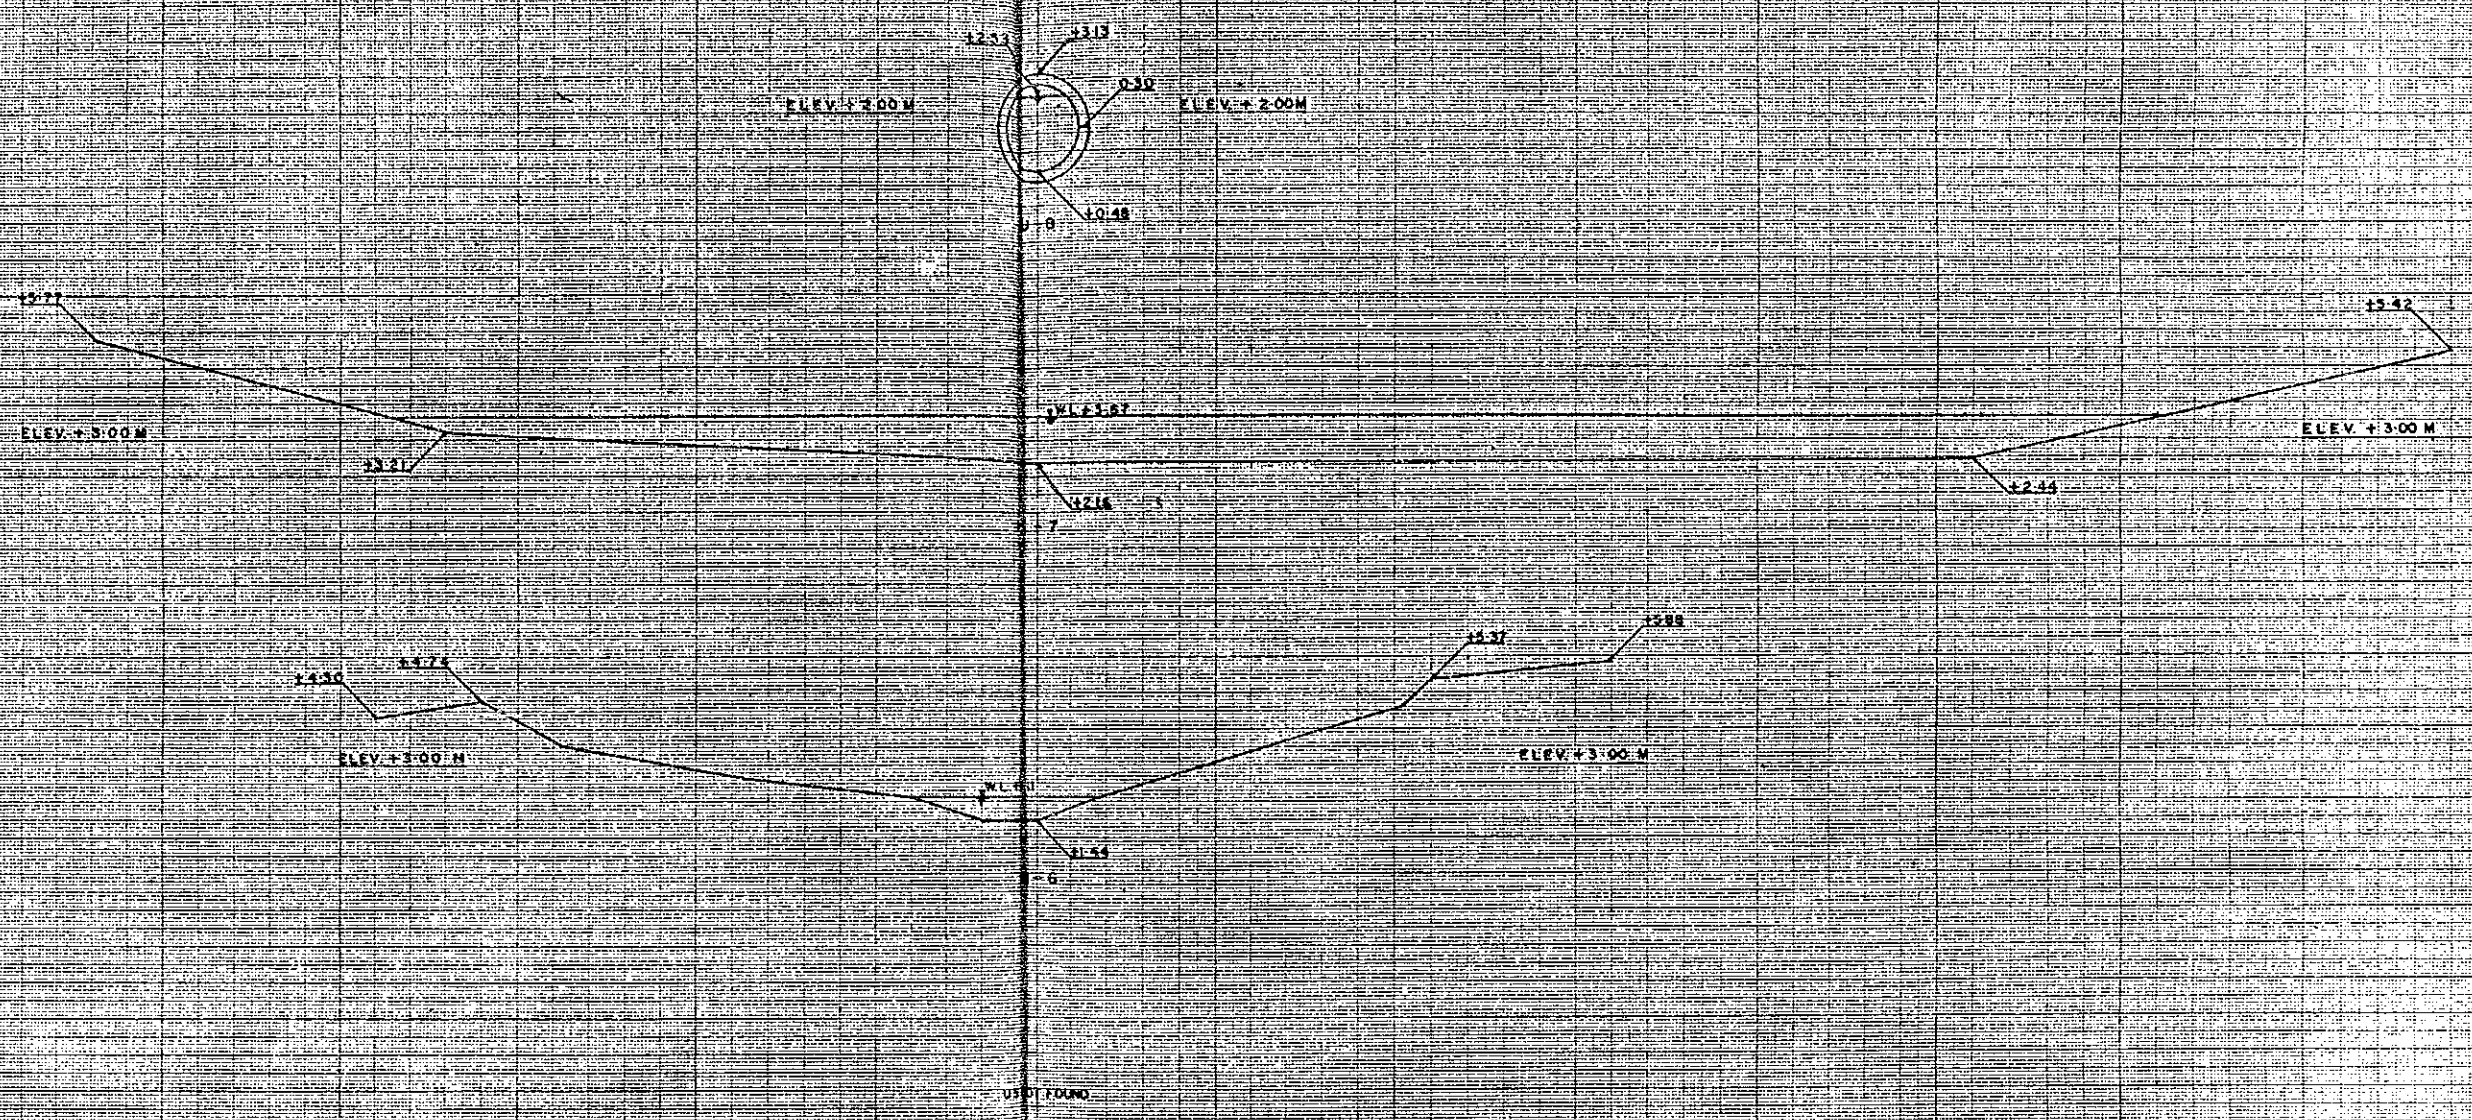

CROSS SECTION
OF
KHLGAON KHAL

DRAWING NO.
C-17

SCALE	1:100, 1:500
DATE	

DRAWING NO.
C-18

CROSS SECTION OF DHOLAI KHAL	
SCALE	H=1:100, V=1:100
DATE	

CROSS SECTION
OF
DHOLAI KHAL

DRAWING NO.
C-19

SCALE H=1:100, V=1:100
DATE

CROSS SECTION
OF
DHOLAI KHAL

DRAWING NO.
C-20

SCALE	H=1:100, V=1:100
DATE	