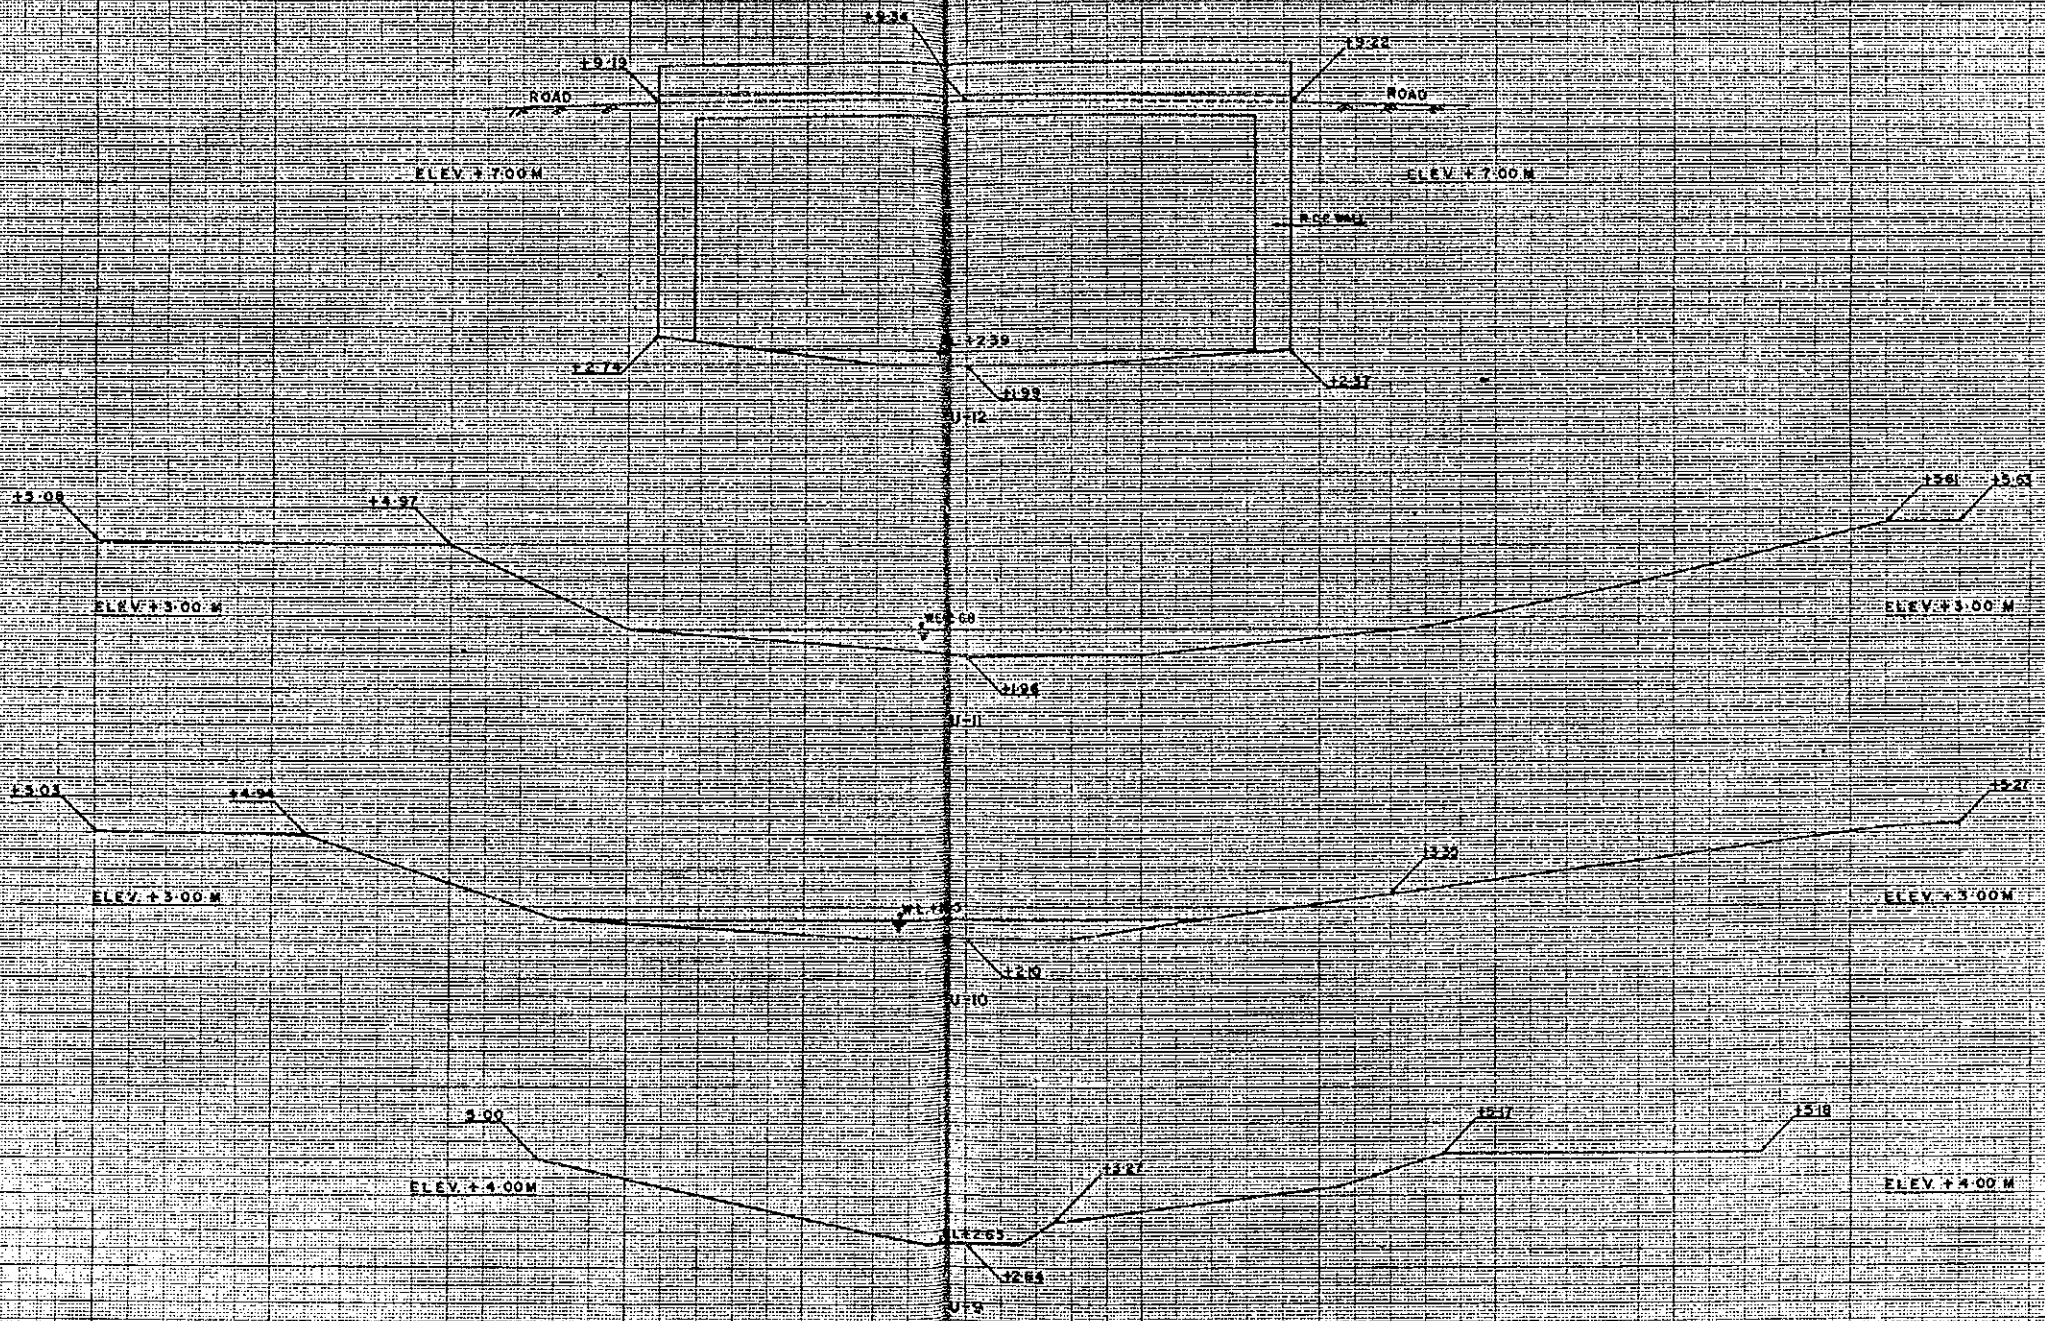

CROSS SECTION
OF
KHLGAON KHAL

DRAWING NO.
C-17

SCALE	1:100, 1:500
DATE	

DRAWING NO.
C-18

CROSS SECTION OF DHOLAI KHAL	
SCALE	H=1:100, V=1:100
DATE	

CROSS SECTION
OF
DHOLAI KHAL

DRAWING NO.
C-19

SCALE H=1:100, V=1:100
DATE

CROSS SECTION
OF
DHOLAI KHAL

DRAWING NO.
C-20

SCALE	H=1:100, V=1:100
DATE	