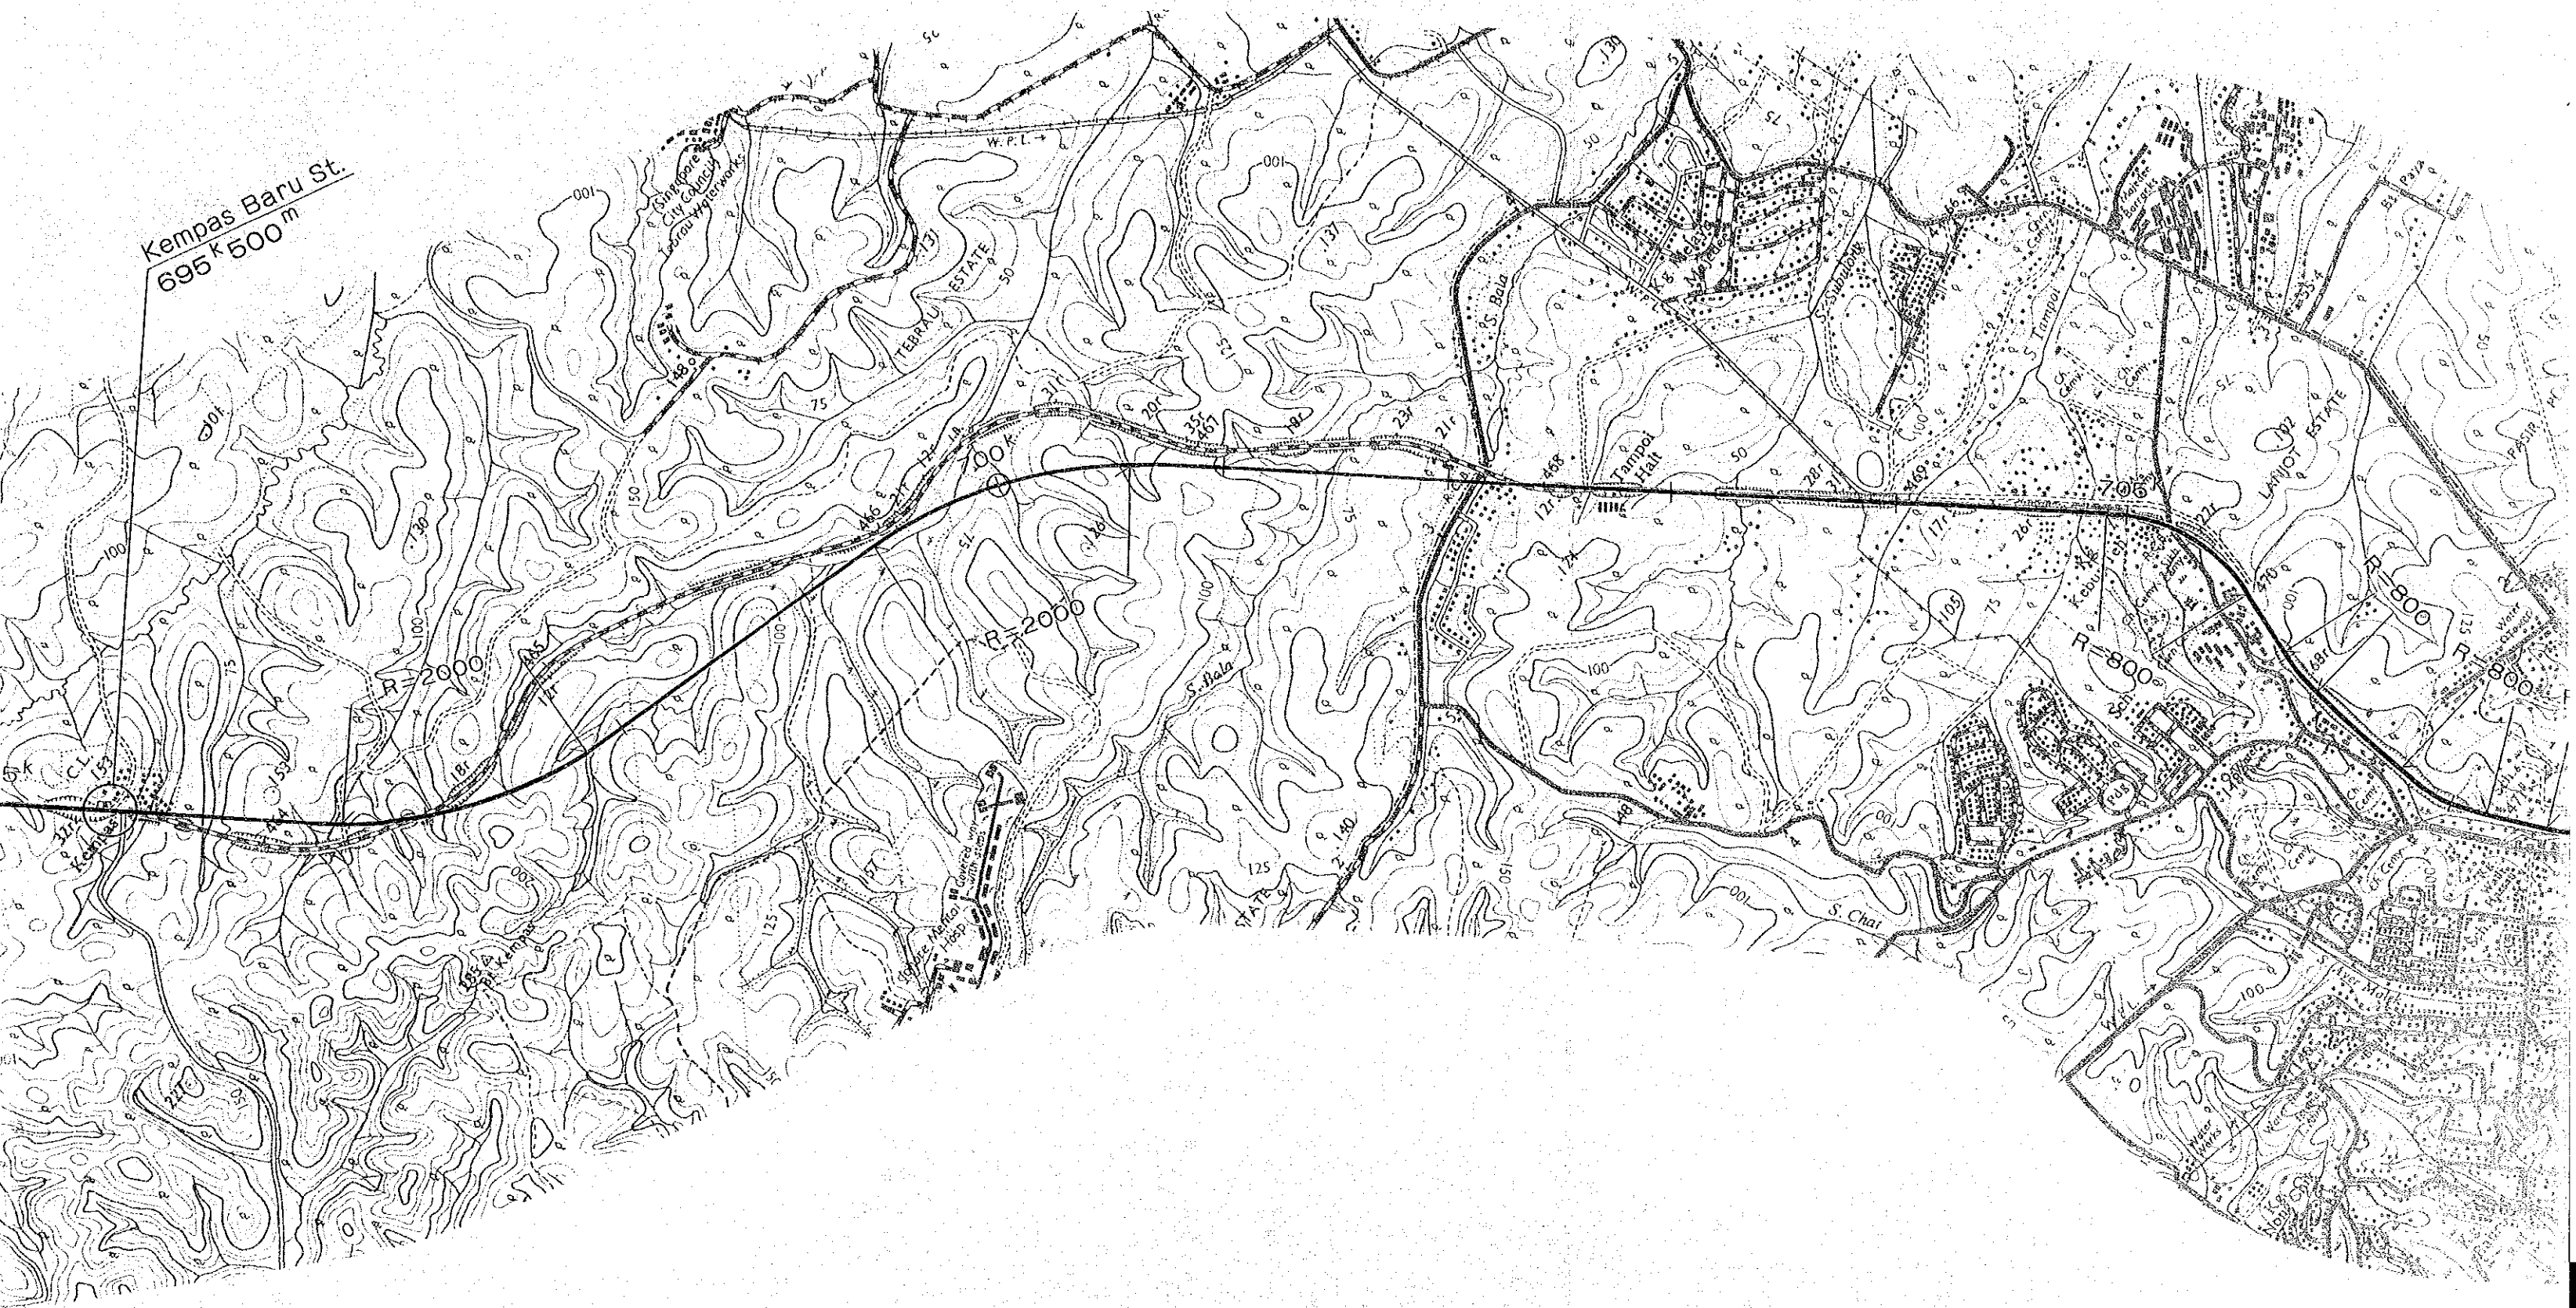

R=2000

R=2000

THE WEST COAST RAILWAY
MAIN LINE (Sheet 33 of 37)
Scale 1 : 25,000

THE WEST COAST RAILWAY
MAIN LINE (Sheet 34 of 37)
Scale 1 : 25,000

THE
MA

THE WEST COAST RAILWAY
MAIN LINE (Shet 35 of 37)
Scale 1 : 25,000

Kempas Baru St.
695 K 500 m

THE WEST COAST RAILWAY
MAIN LINE (Sheet 36 of 37)
Scale 1 : 25,000