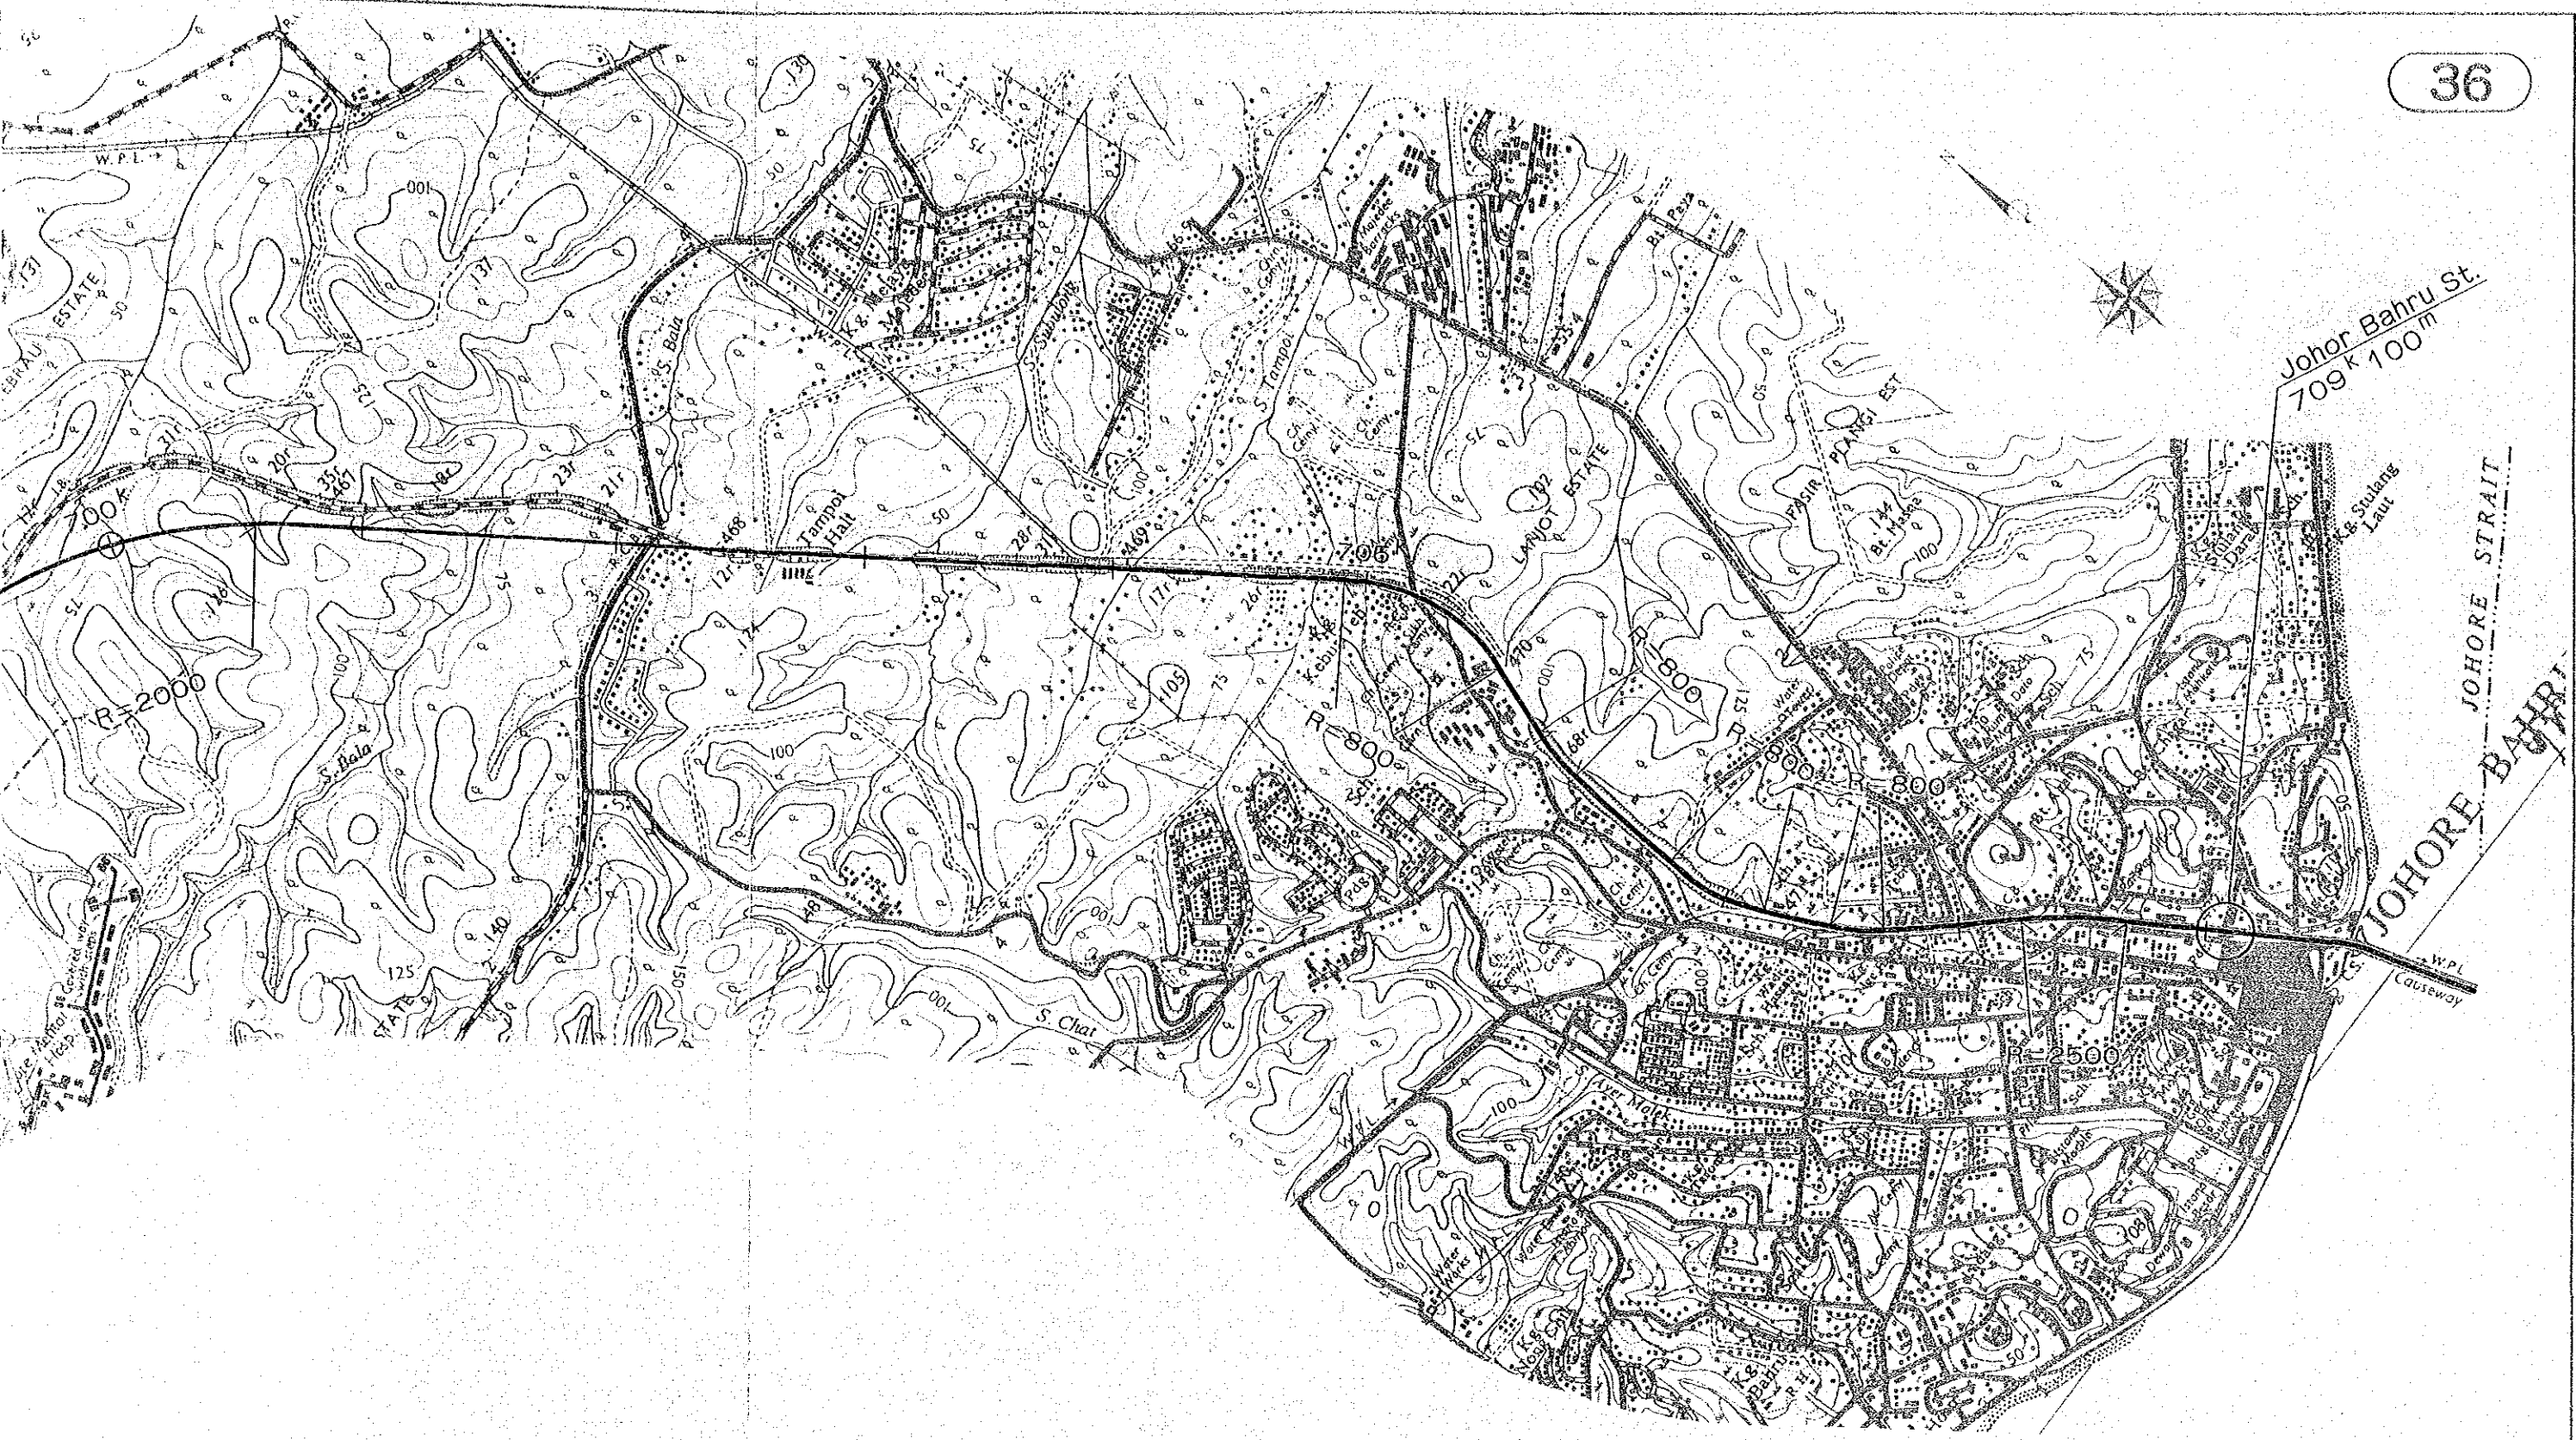

R=2000

R=2000

THE WEST COAST RAILWAY
MAIN LINE (Sheet 33 of 37)
Scale 1 : 25,000

THE WEST COAST RAILWAY
MAIN LINE (Sheet 34 of 37)
Scale 1 : 25,000

THE
MA

THE WEST COAST RAILWAY
MAIN LINE (Shet 35 of 37)
Scale 1 : 25,000

Kempas Baru St.
695 K 500 m

THE WEST COAST RAILWAY
MAIN LINE (Sheet 36 of 37)
Scale 1 : 25,000