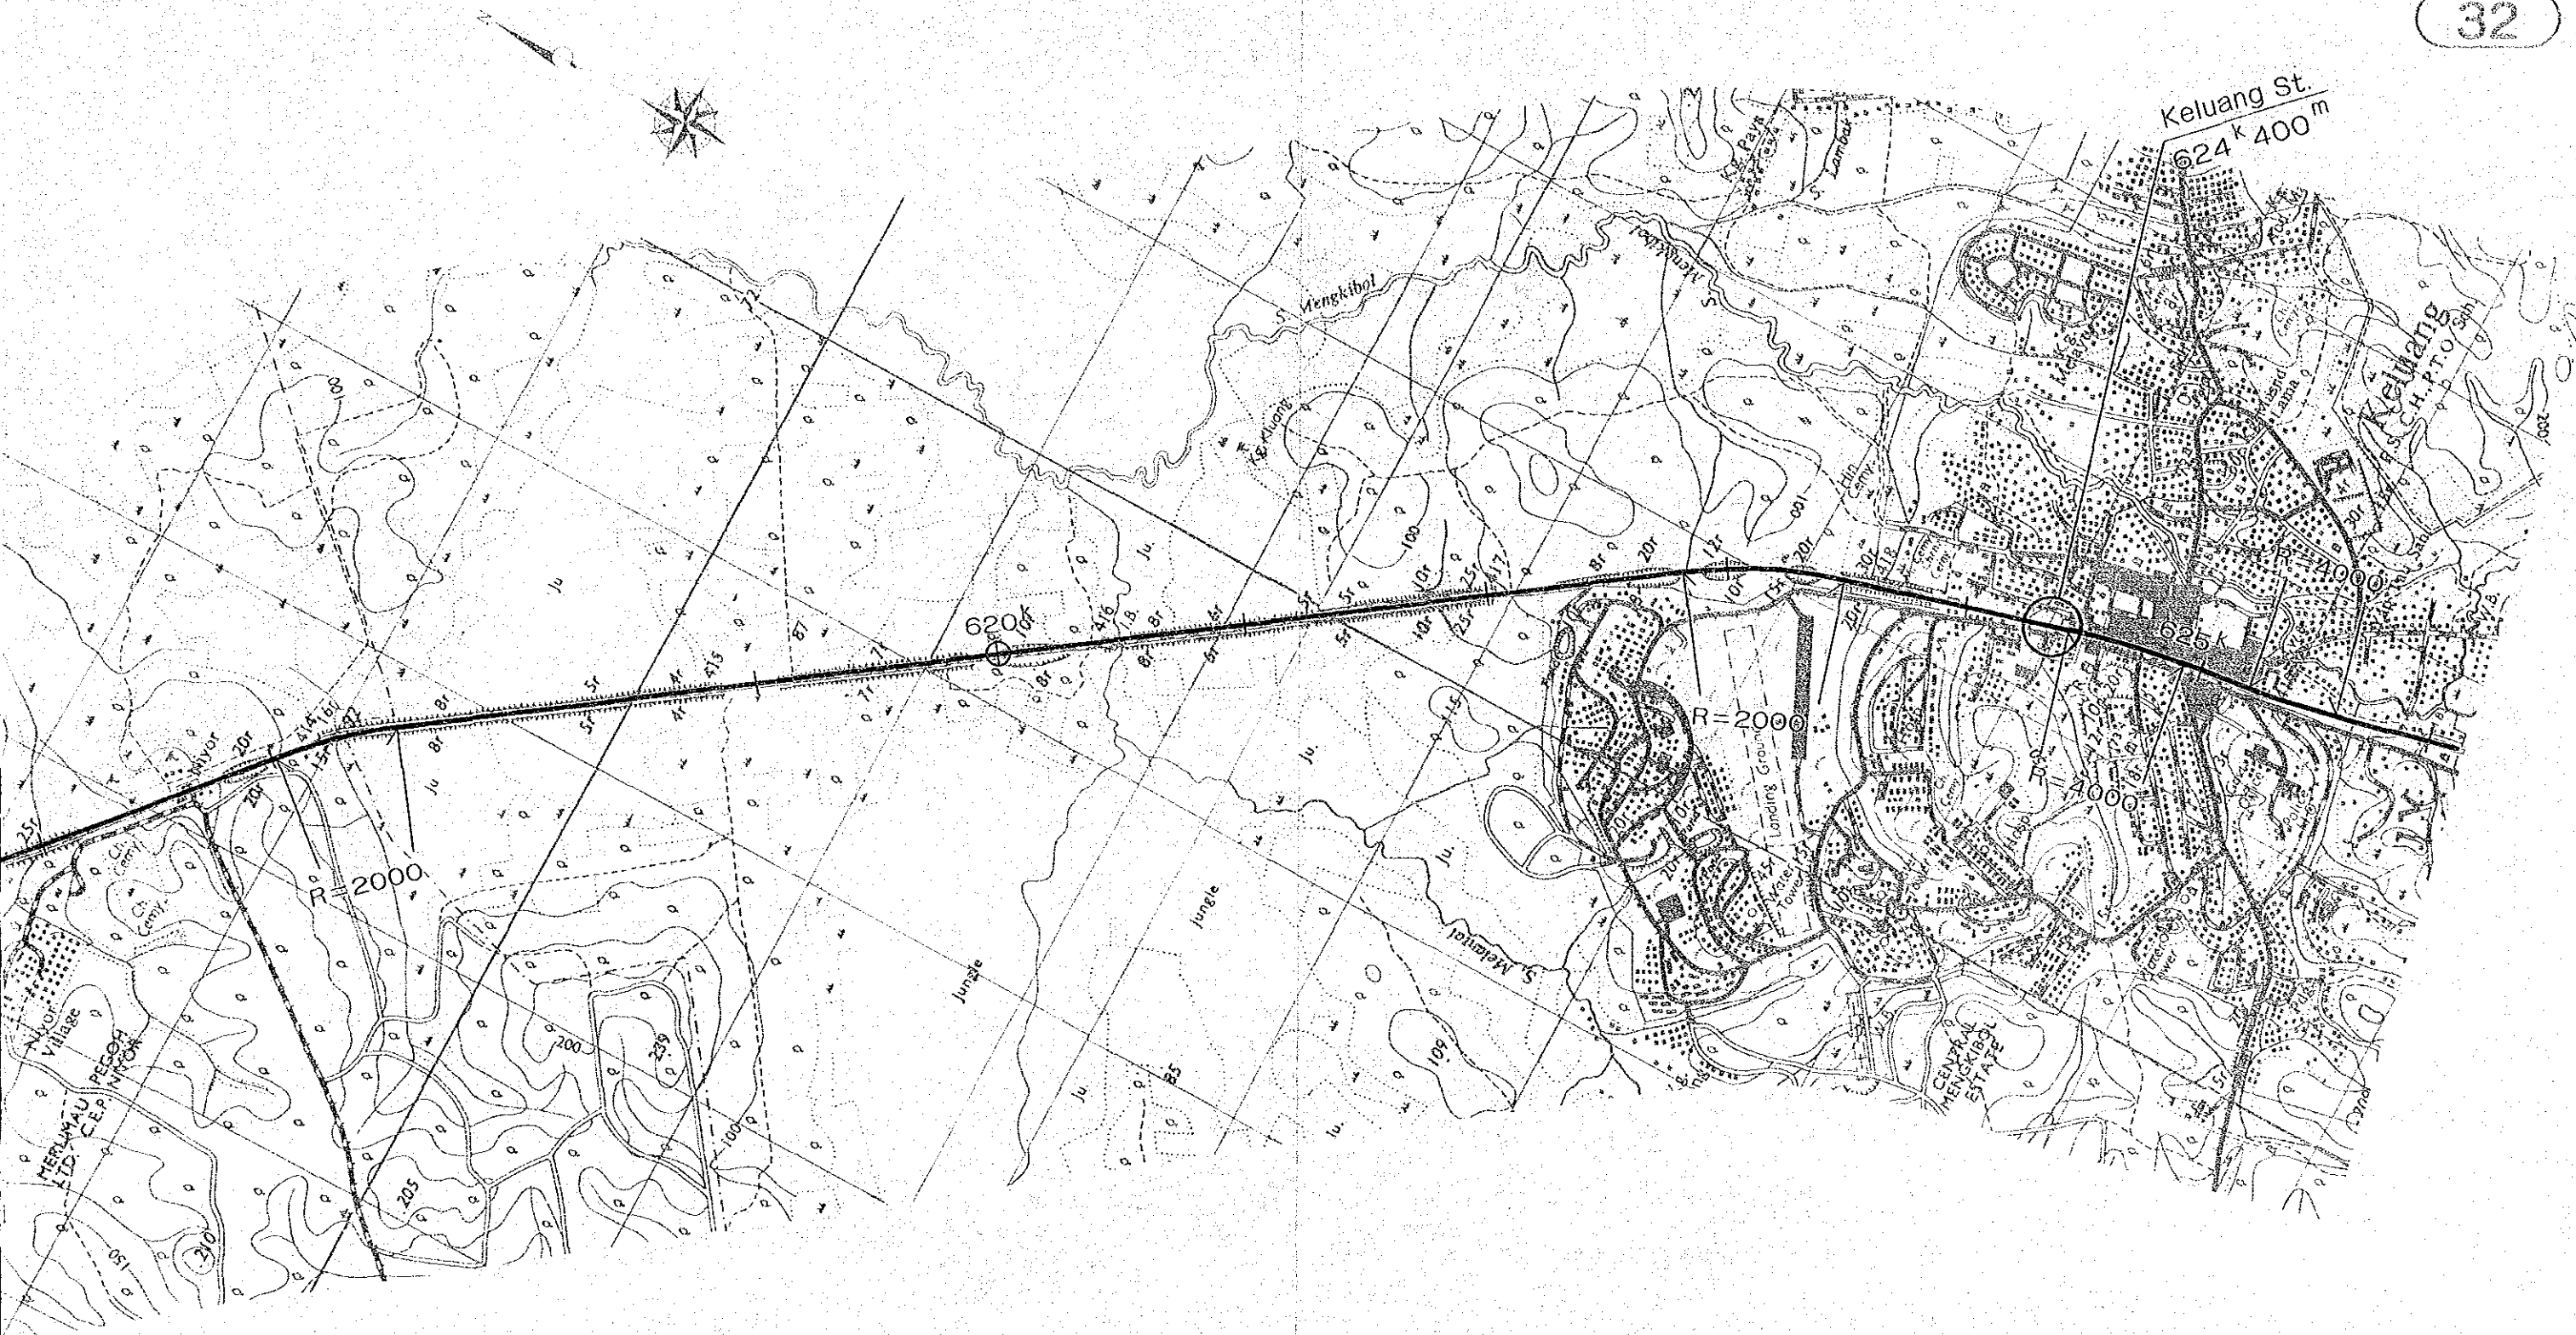

MAIN LINE

Segamat to Johor Bahru

Sheet 29~36

THE WEST COAST RAILWAY
MAIN LINE (Sheet 29 of 37)
Scale 1 : 25,000

THE WEST COAST RAILWAY
MAIN LINE (Sheet 30 of 37)
Scale 1 : 25,000

THE WEST COAST RAILWAY
MAIN LINE (Sheet 31 of 37)
Scale 1 : 25,000

THE WEST COAST RAILWAY
MAIN LINE (Sheet 32 of 37)
Scale 1 : 25,000