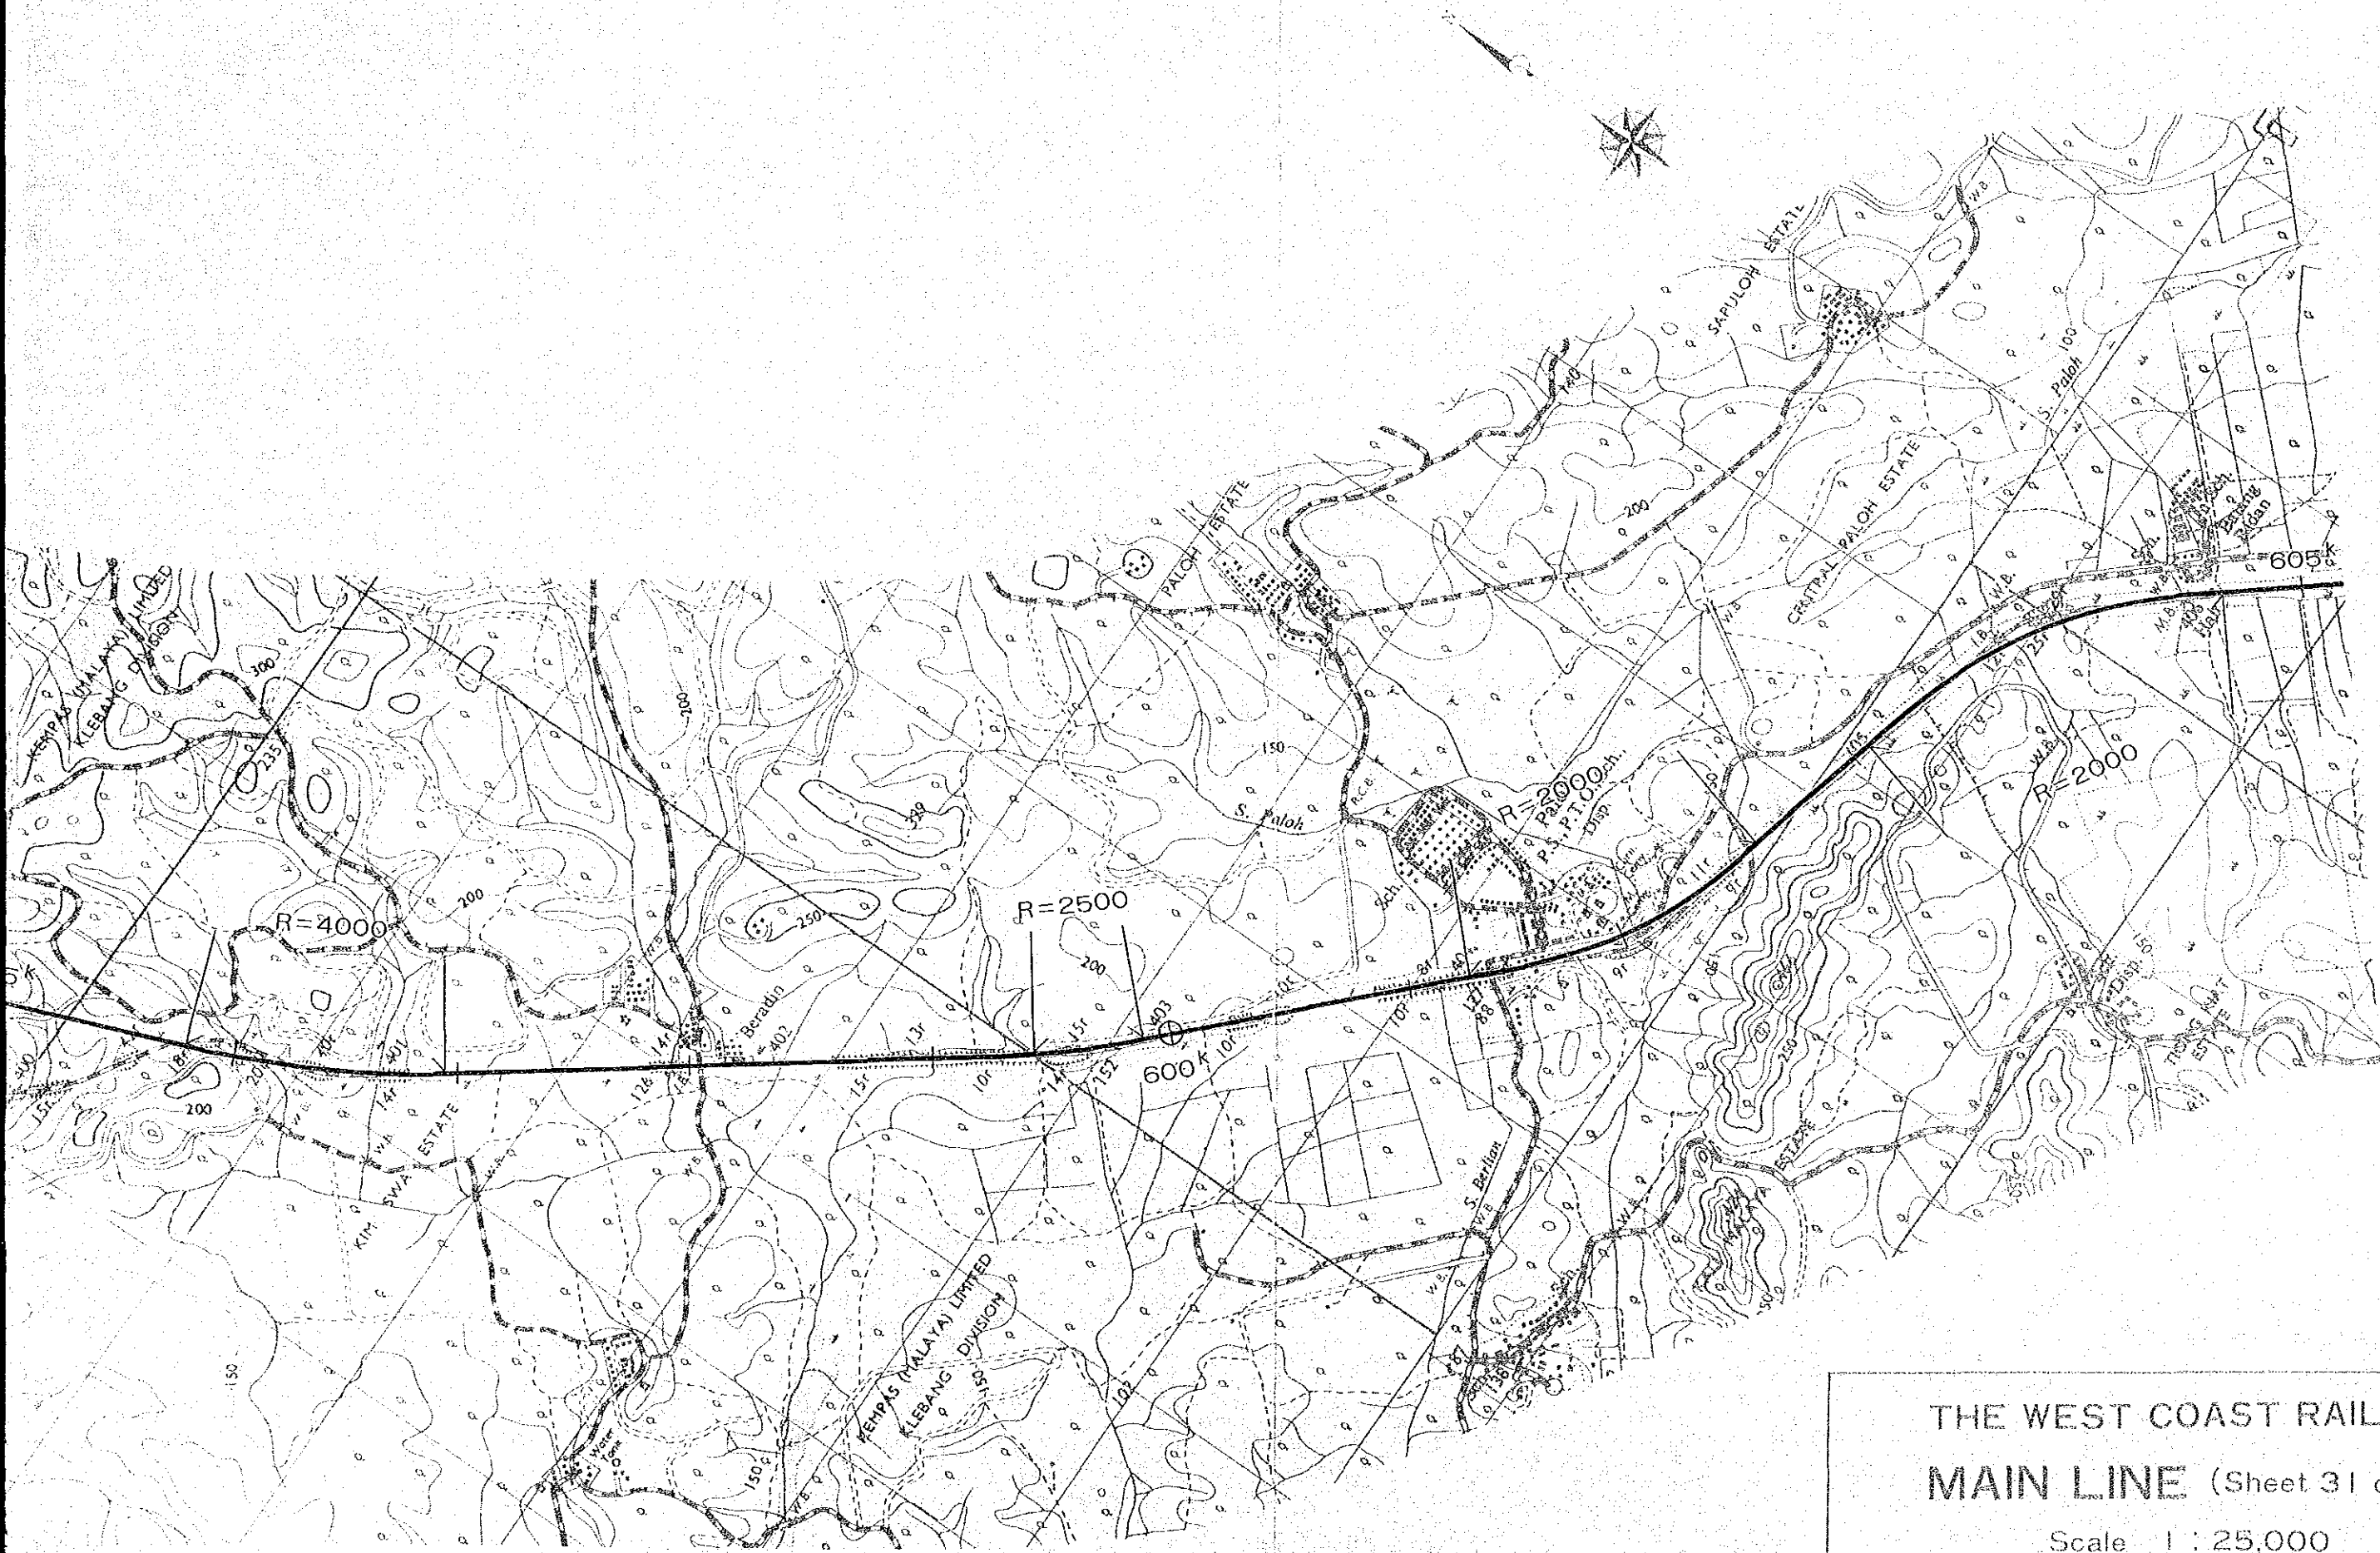

MAIN LINE

Segamat to Johor Bahru

Sheet 29~36

THE WEST COAST RAILWAY
MAIN LINE (Sheet 29 of 37)
Scale 1 : 25,000

THE WEST COAST RAILWAY
MAIN LINE (Sheet 30 of 37)
Scale 1 : 25,000

THE WEST COAST RAILWAY
MAIN LINE (Sheet 31 of 37)
Scale 1 : 25,000

THE WEST COAST RAILWAY
MAIN LINE (Sheet 32 of 37)
Scale 1 : 25,000