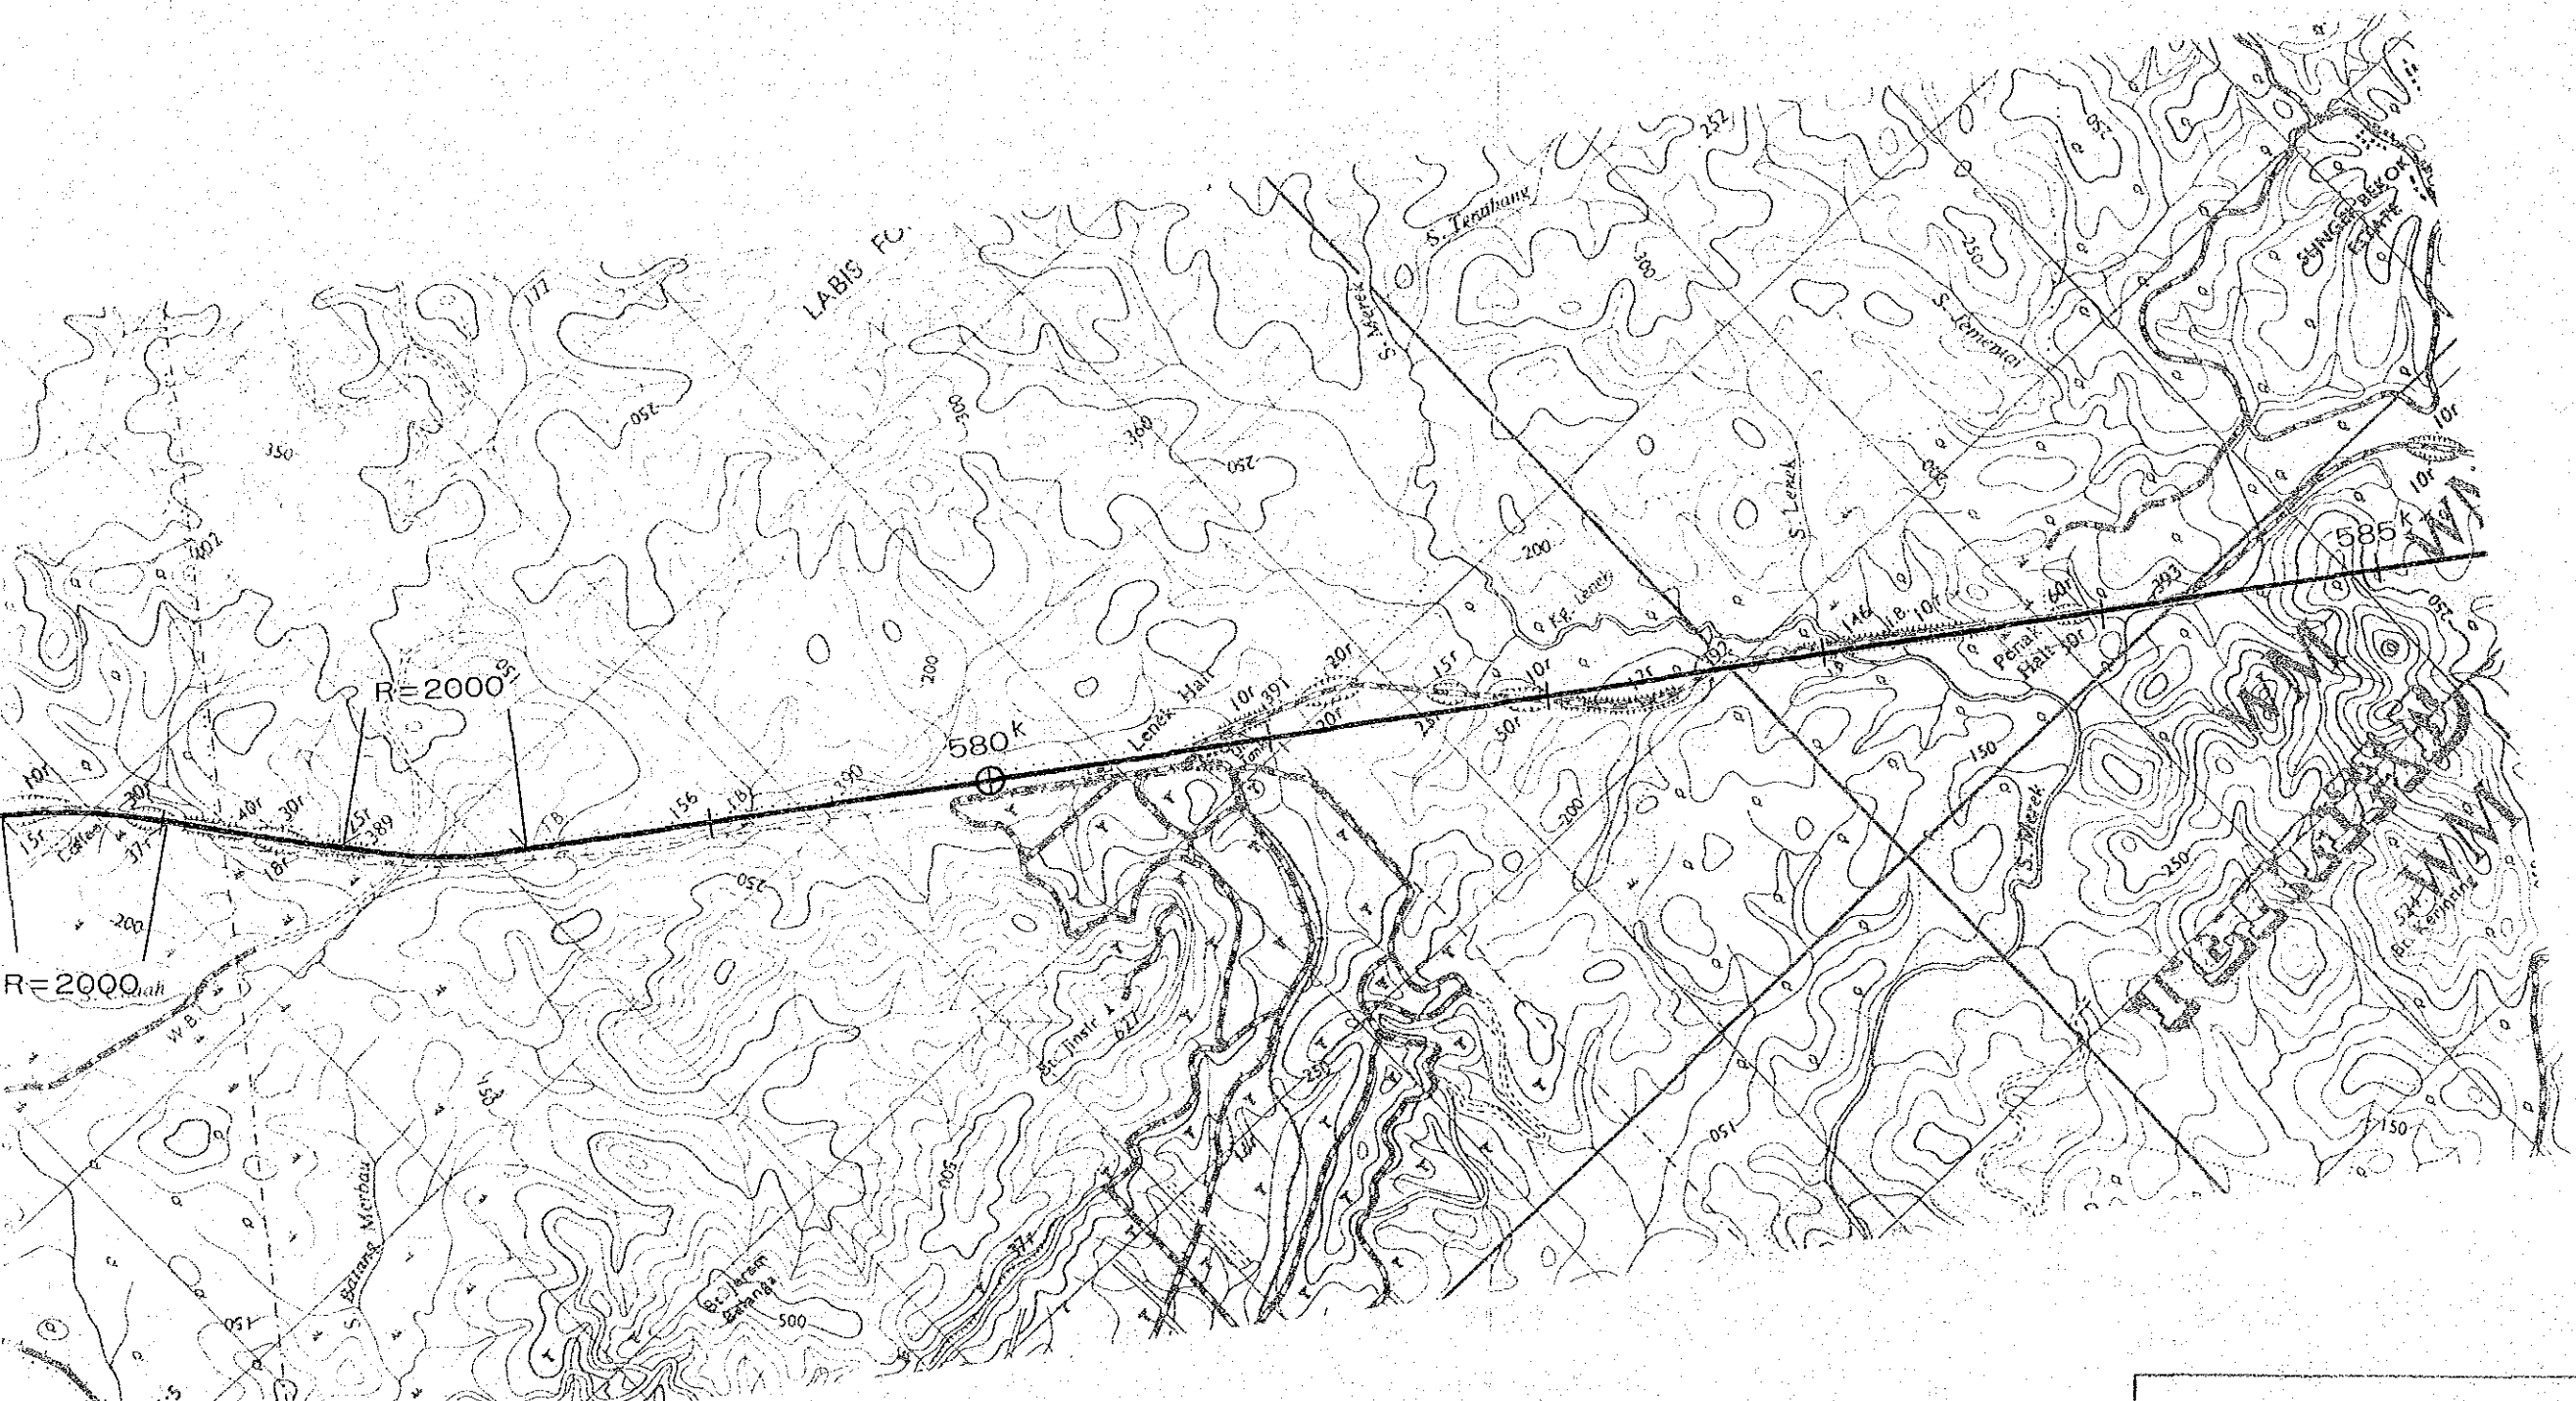

MAIN LINE

Segamat to Johor Bahru

Sheet 29~36

THE WEST COAST RAILWAY
MAIN LINE (Sheet 29 of 37)
Scale 1 : 25,000

THE WEST COAST RAILWAY
MAIN LINE (Sheet 30 of 37)
Scale 1 : 25,000

THE WEST COAST RAILWAY
MAIN LINE (Sheet 31 of 37)
Scale 1 : 25,000

THE WEST COAST RAILWAY
MAIN LINE (Sheet 32 of 37)
Scale 1 : 25,000