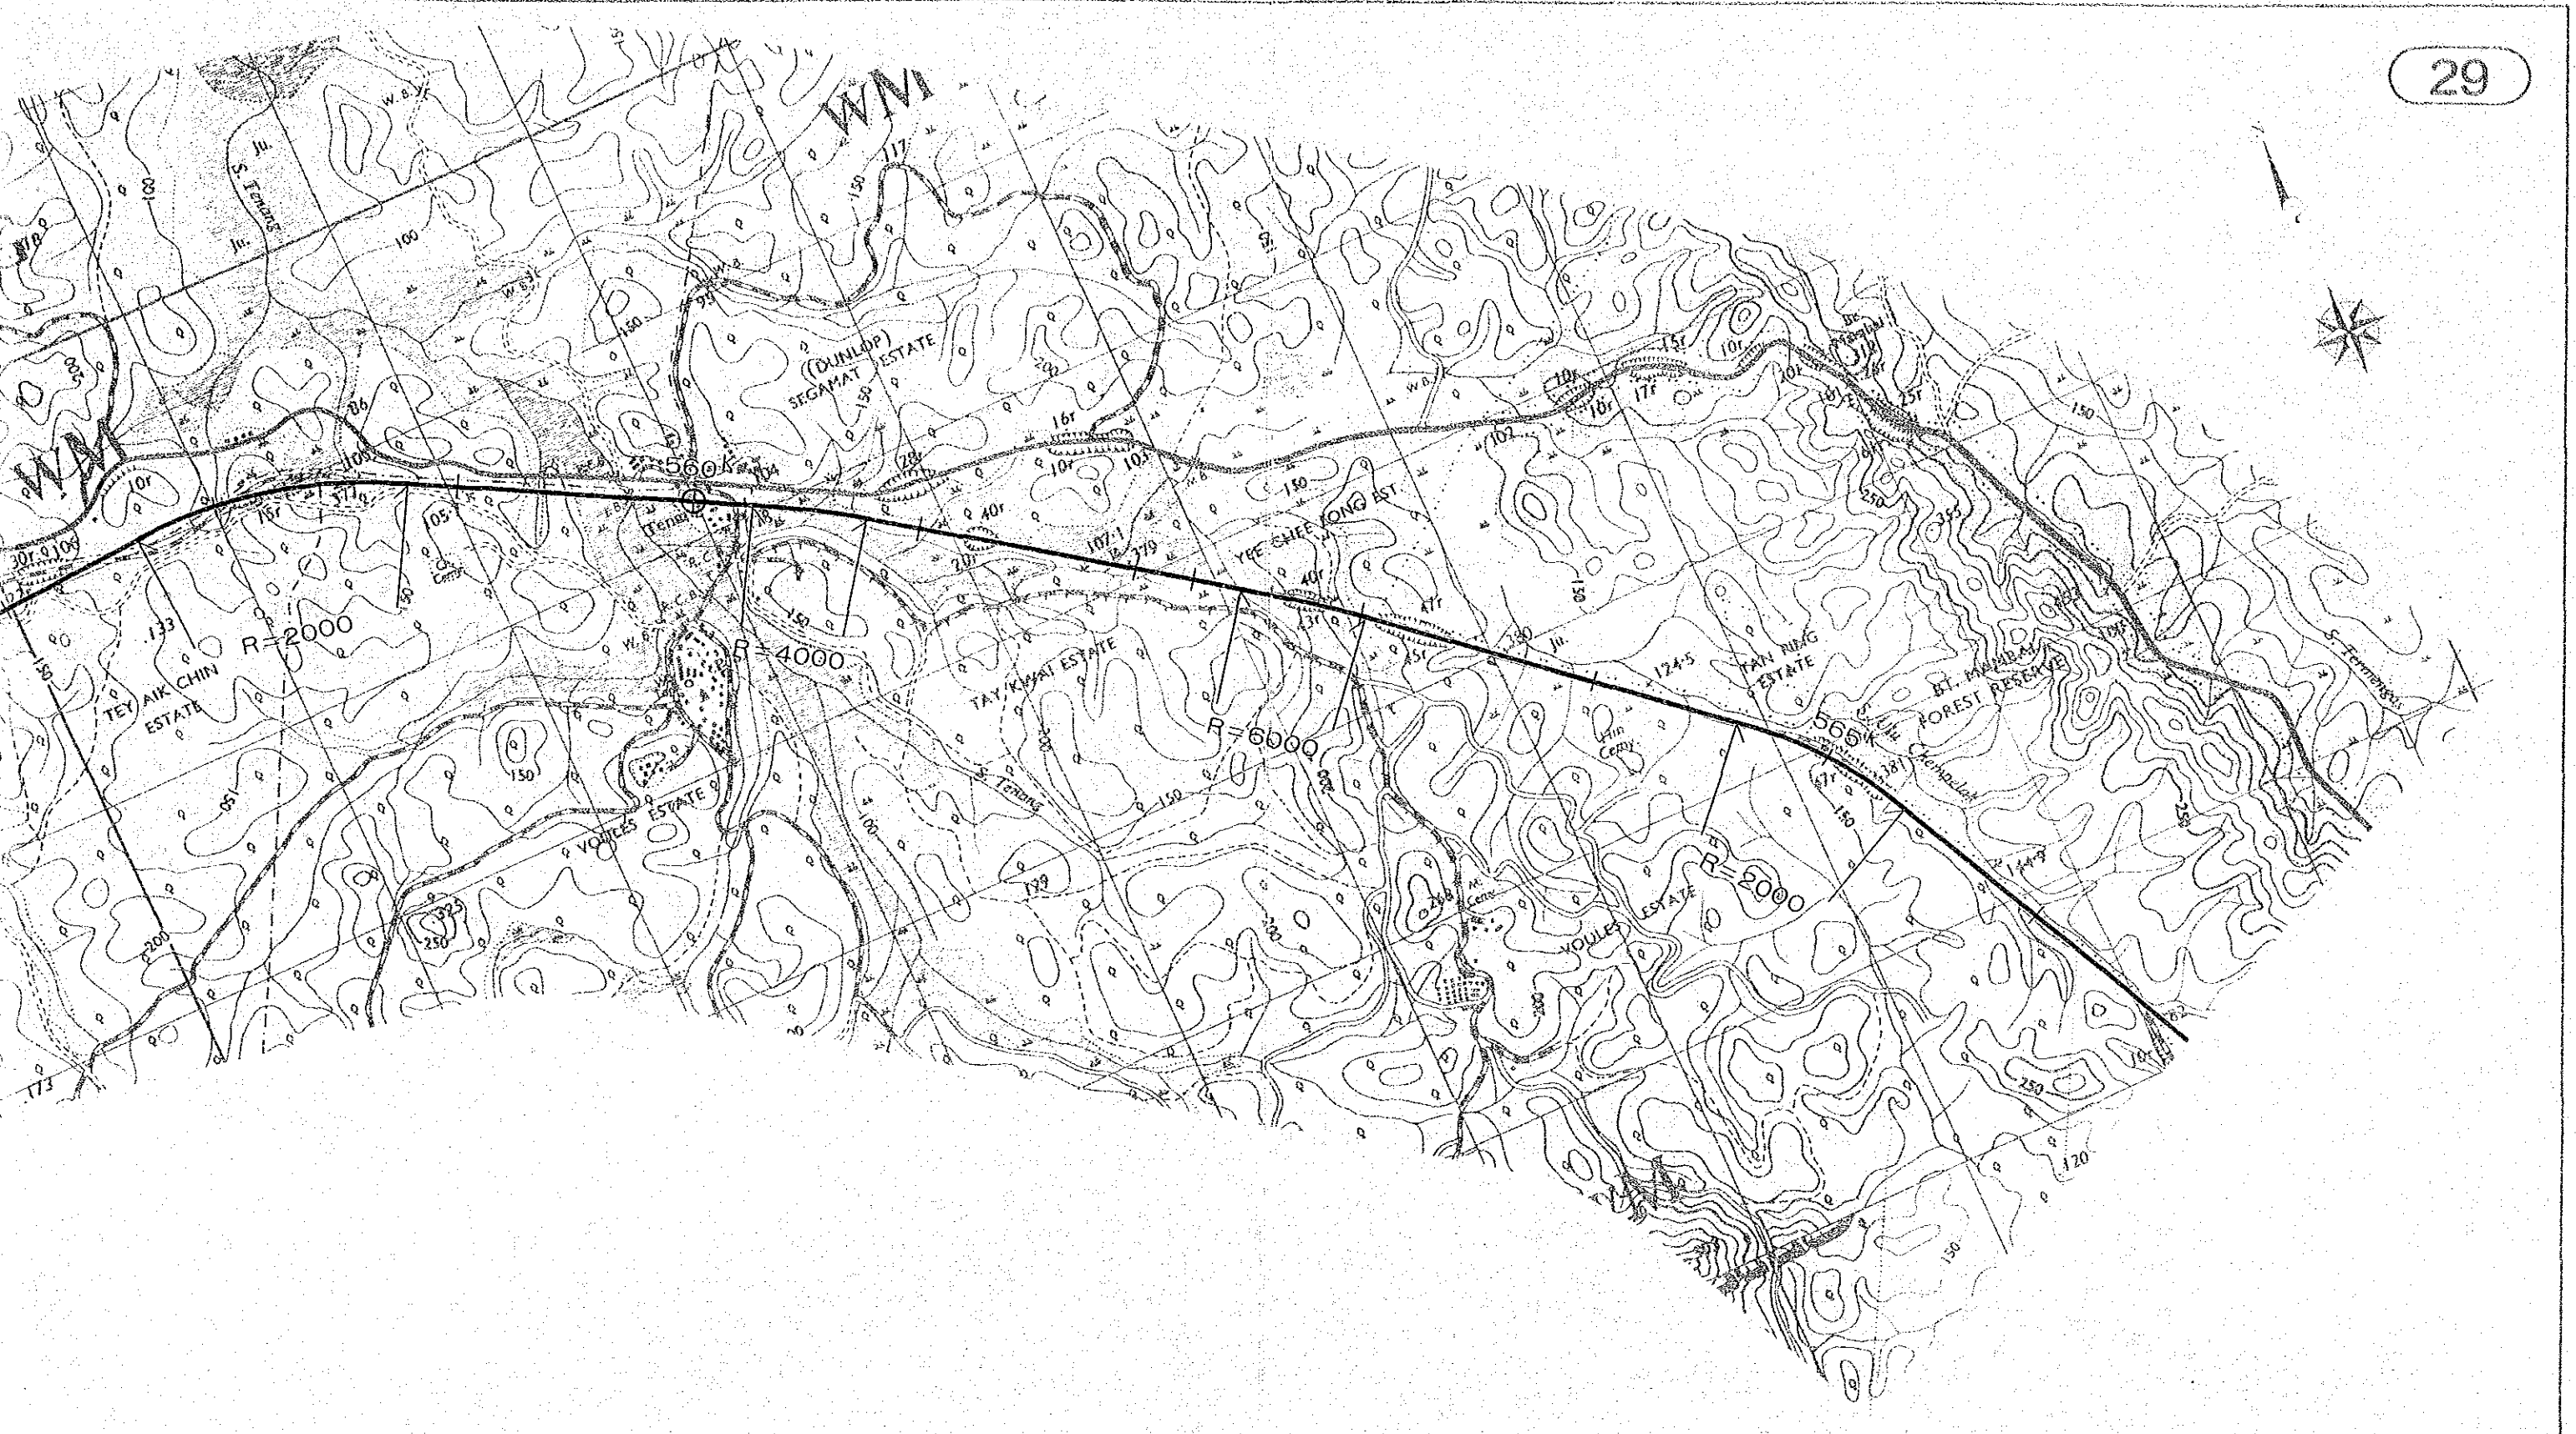

MAIN LINE

Segamat to Johor Bahru

Sheet 29~36

THE WEST COAST RAILWAY
MAIN LINE (Sheet 29 of 37)
Scale 1 : 25,000

THE WEST COAST RAILWAY
MAIN LINE (Sheet 30 of 37)
Scale 1 : 25,000

THE WEST COAST RAILWAY
MAIN LINE (Sheet 31 of 37)
Scale 1 : 25,000

THE WEST COAST RAILWAY
MAIN LINE (Sheet 32 of 37)
Scale 1 : 25,000