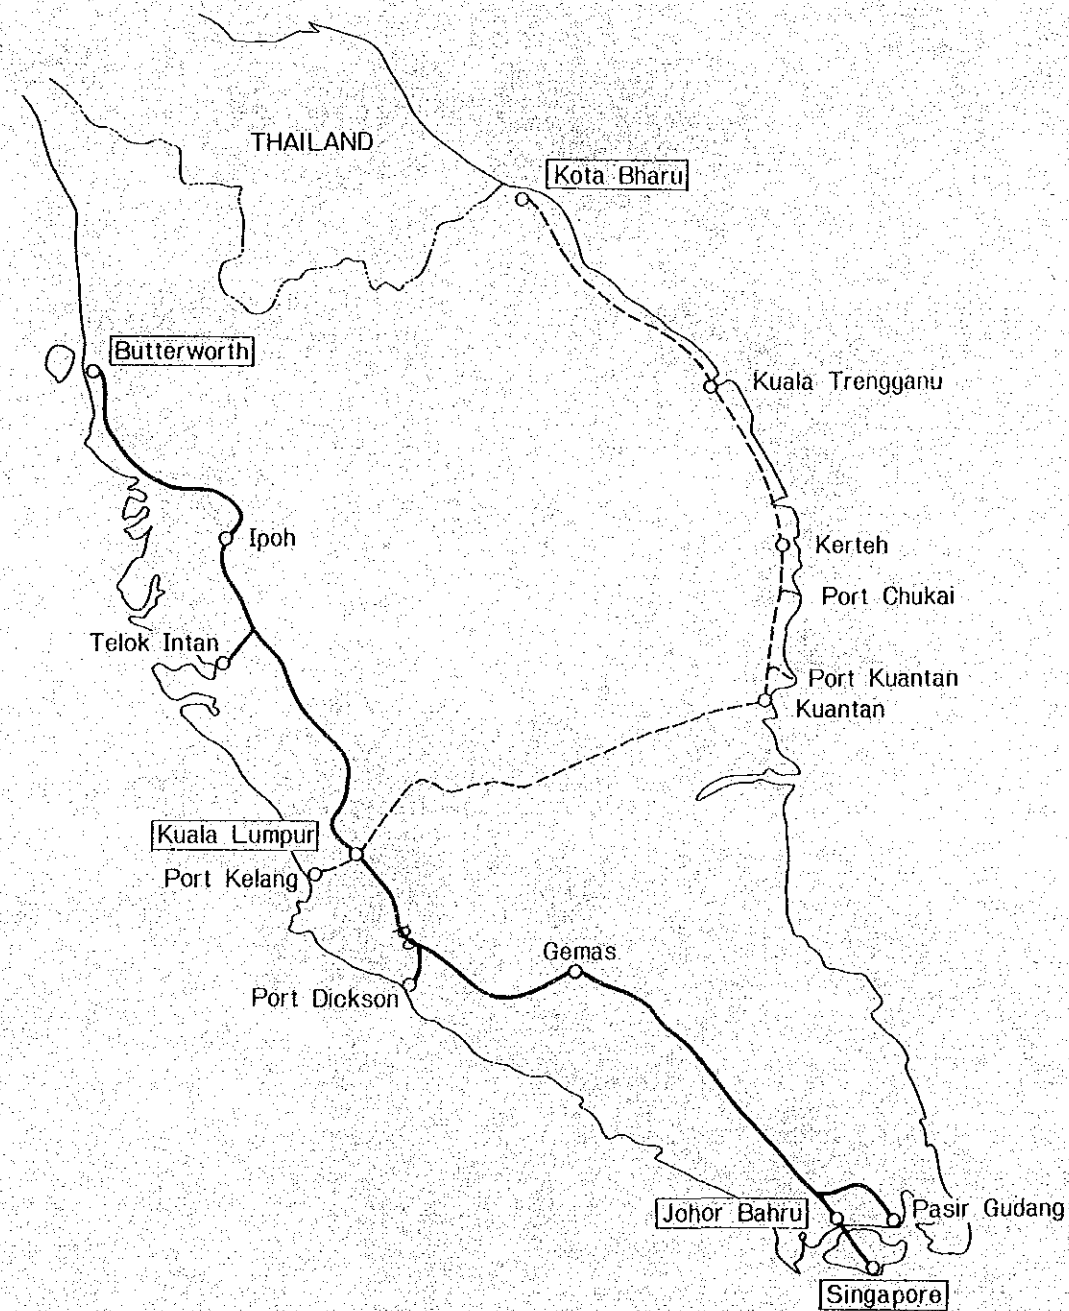

BRANCH LINES

Port Kuantan Line	Sheet K
Port Chukai Line	Sheet C
Rawang Kuang Freight Line	Sheet F

TH
F

F

THE NEW EAST-WEST RAILWAY
RAWANG KUANG
FREIGHT LINE (Sheet F)
Scale 1 : 25,000

K

THE NEW EAST-WEST RAILWAY
PORT KUANTAN
LINE (Sheet K)

Scale 1 : 25,000

C

THE NEW EAST-WEST RAILWAY
PORT CHUKAI
LINE (Sheet C)
Scale 1 : 25,000

THE WEST COAST RAILWAY

IPOH KUALA LUMPUR

KUALA LUMPUR SEGAMAT

SEGAMAT SINGAPORE