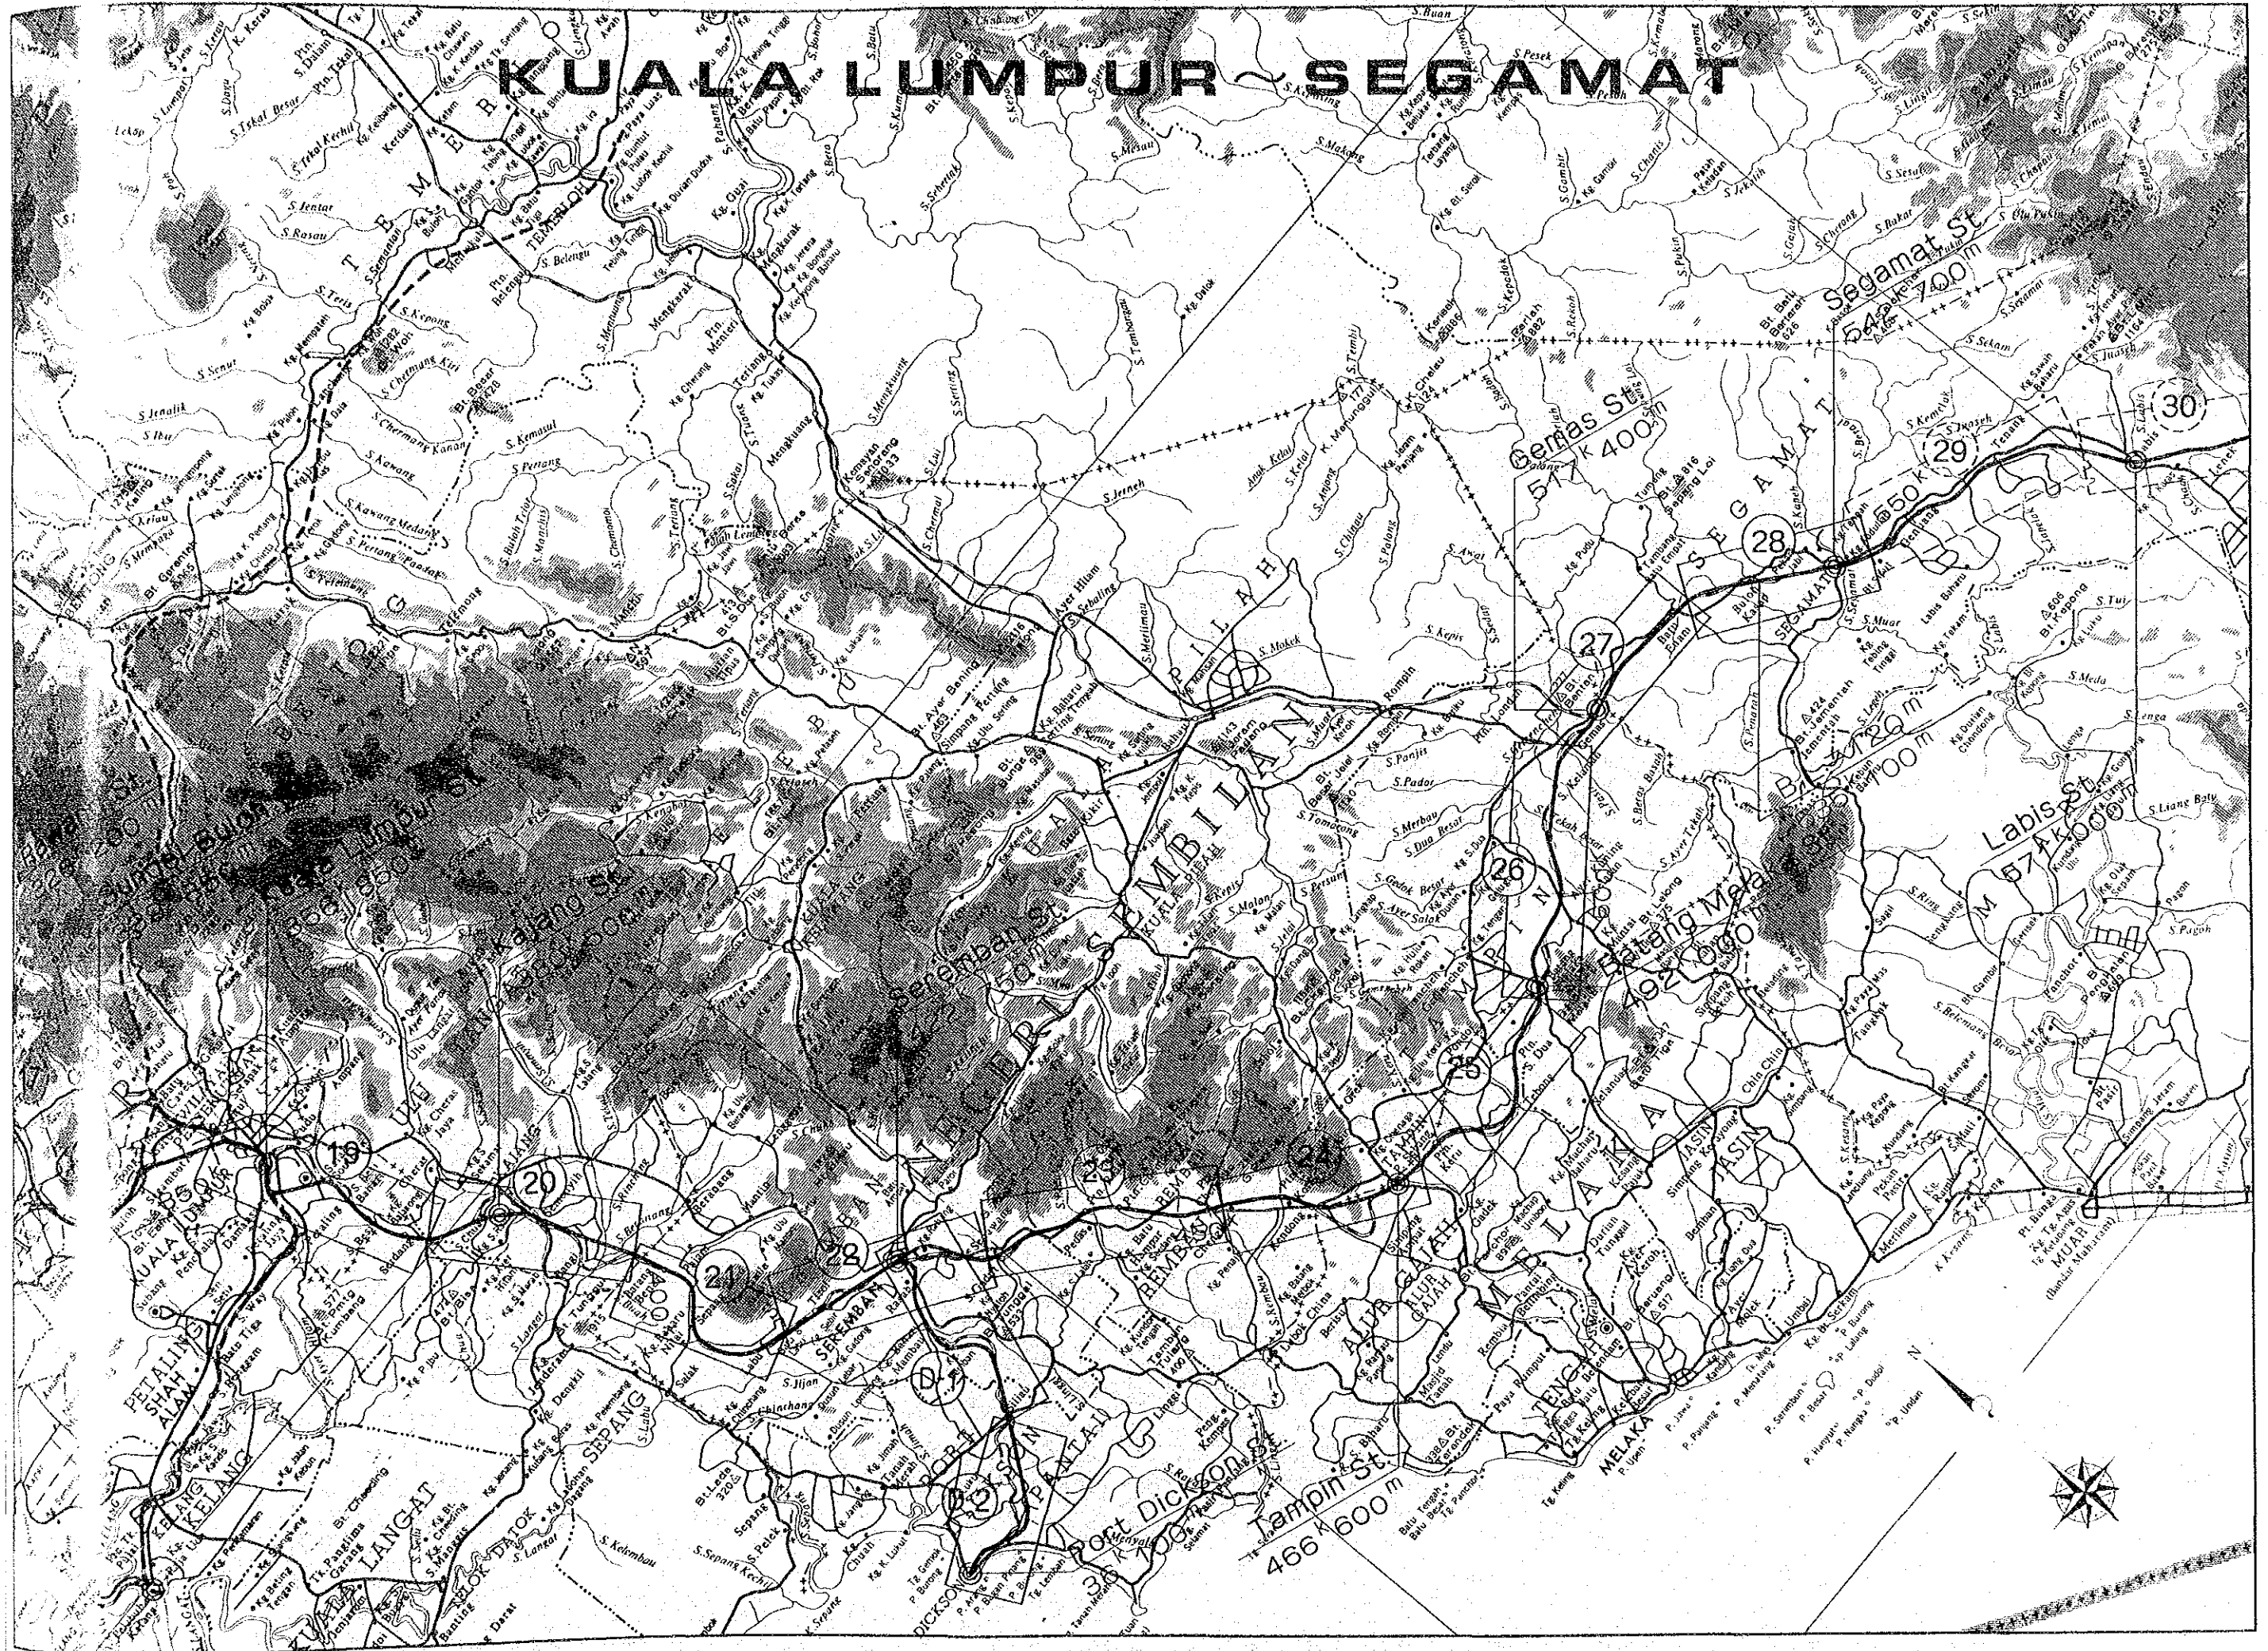

BRANCH LINES

Port Kuantan Line	Sheet K
Port Chukai Line	Sheet C
Rawang Kuang Freight Line	Sheet F

TH
F

F

THE NEW EAST-WEST RAILWAY
RAWANG KUANG
FREIGHT LINE (Sheet F)
Scale 1 : 25,000

K

THE NEW EAST-WEST RAILWAY
PORT KUANTAN
LINE (Sheet K)

Scale 1 : 25,000

C

THE NEW EAST-WEST RAILWAY
PORT CHUKAI
LINE (Sheet C)
Scale 1 : 25,000

THE WEST COAST RAILWAY

IPOH KUALA LUMPUR

KUALA LUMPUR SEGAMAT

SEGAMAT SINGAPORE