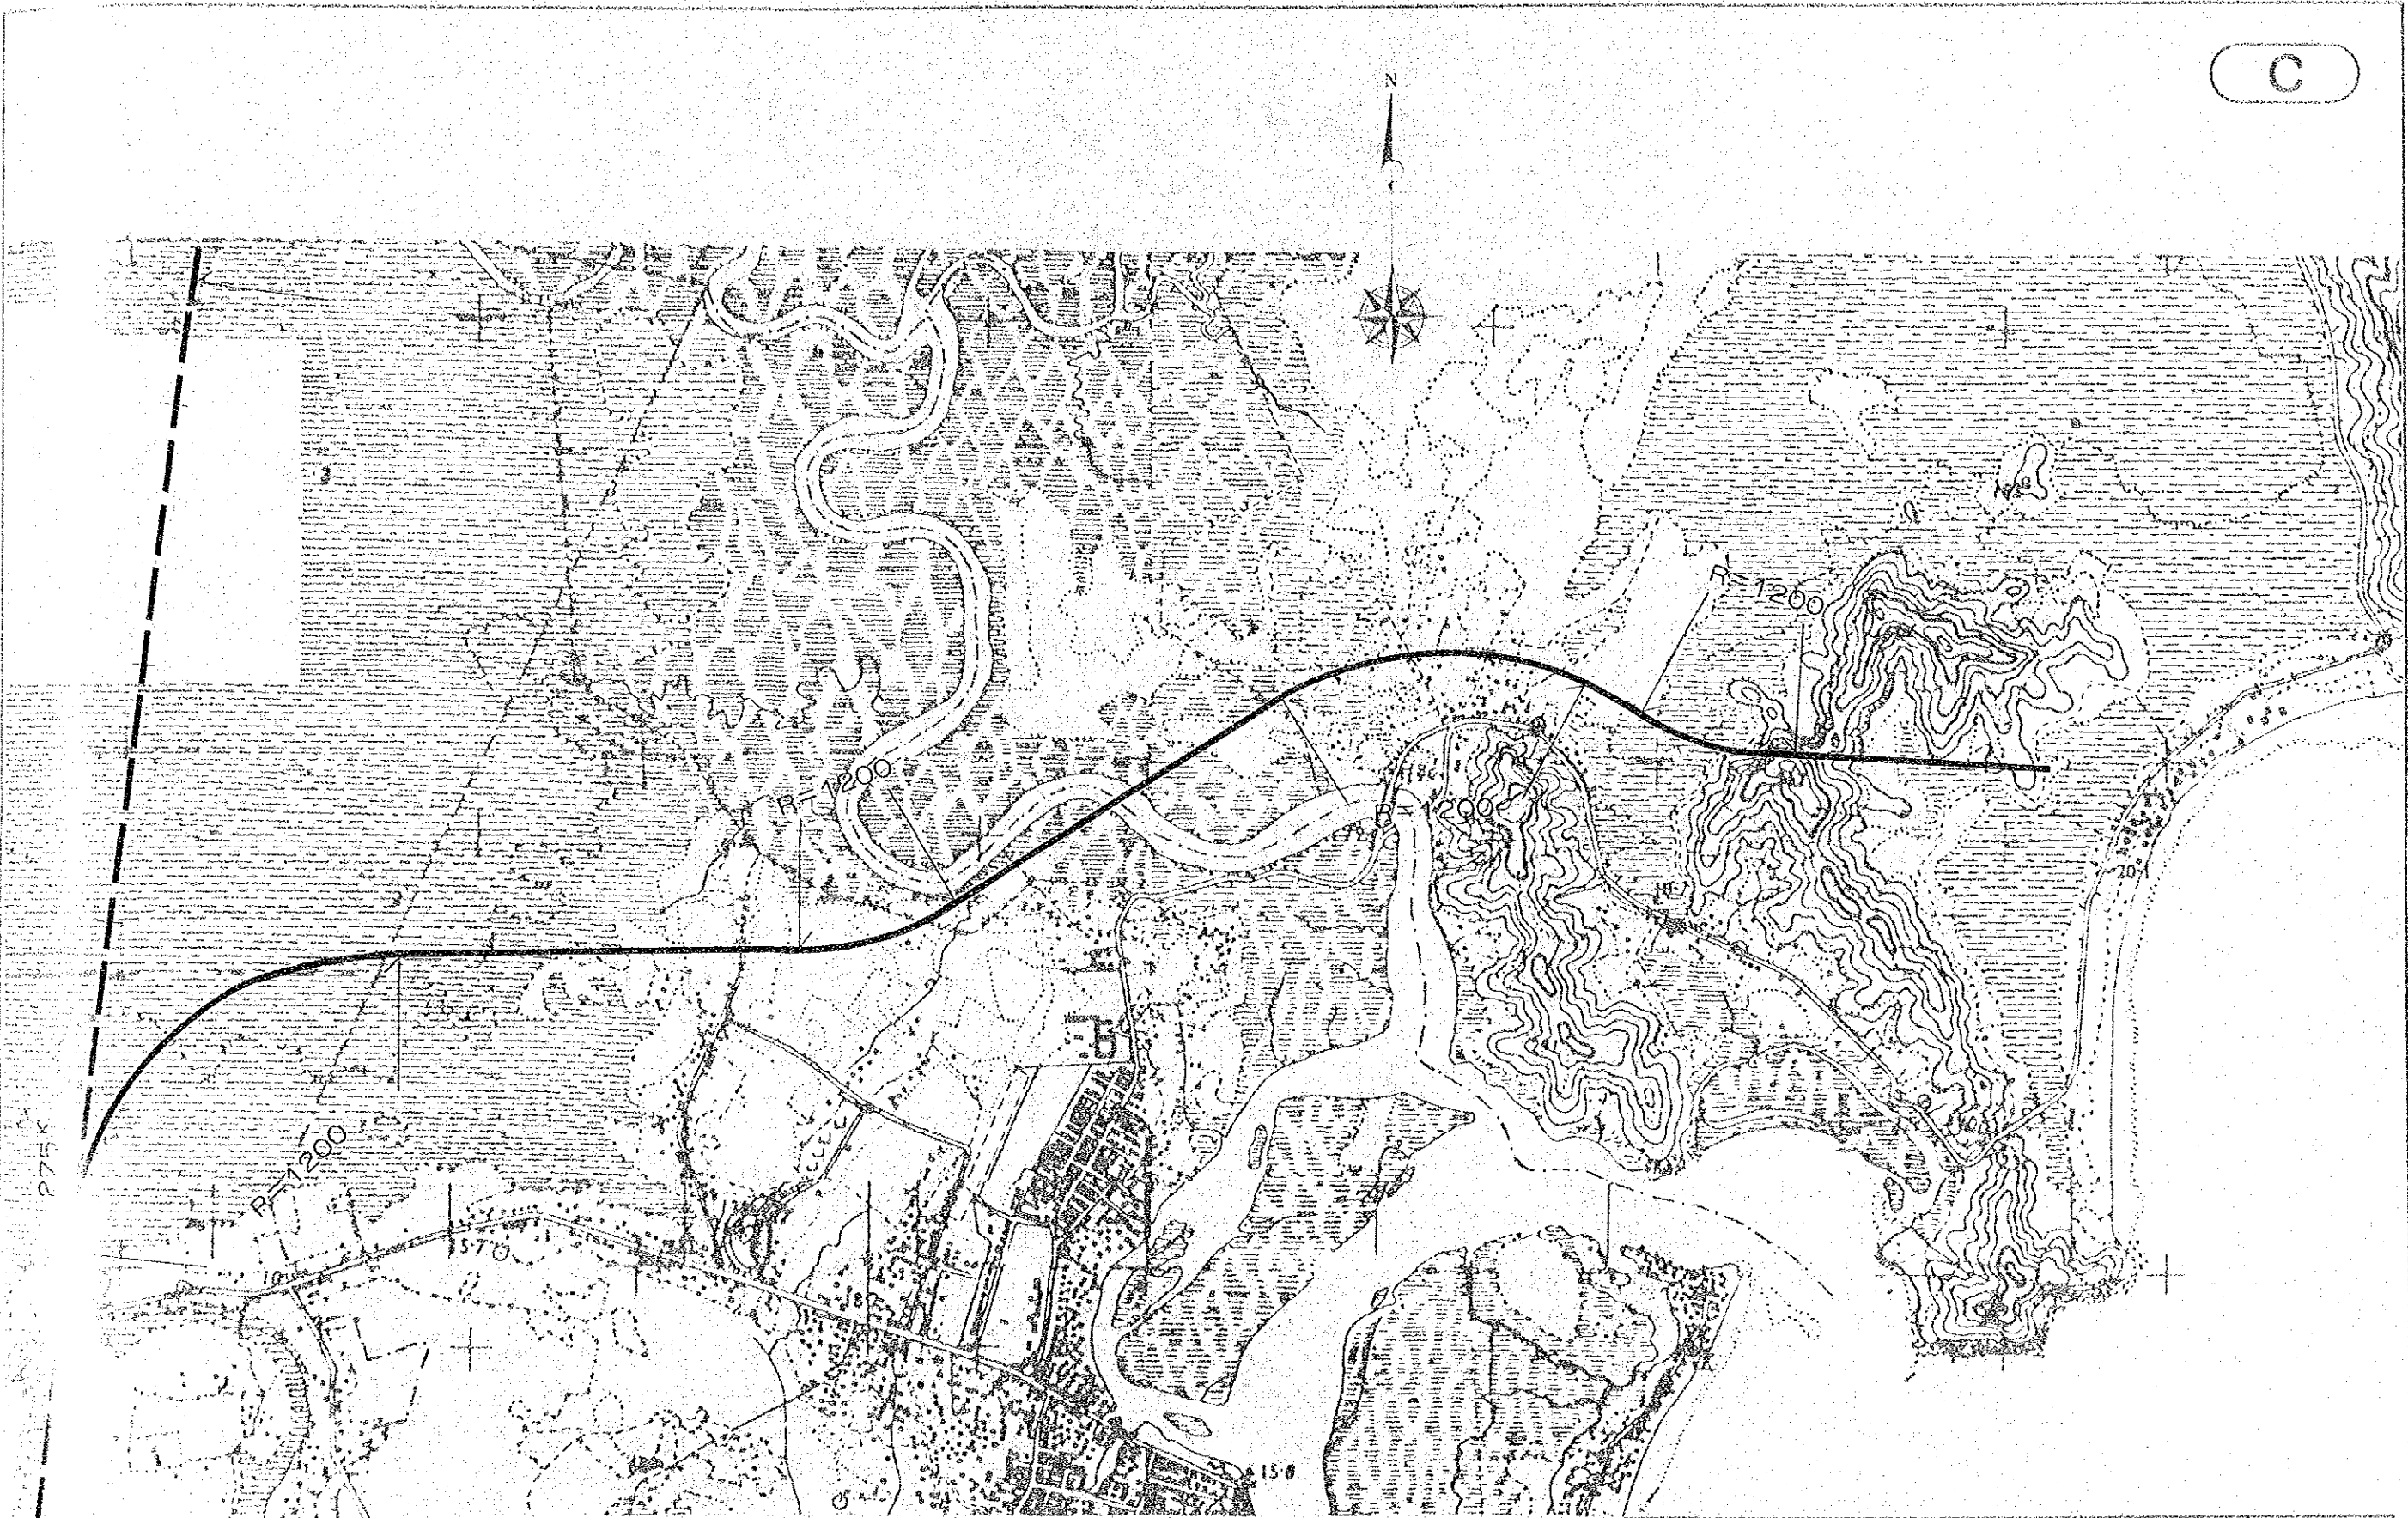

BRANCH LINES

Port Kuantan Line	Sheet K
Port Chukai Line	Sheet C
Rawang Kuang Freight Line	Sheet F

TH
F

F

THE NEW EAST-WEST RAILWAY
RAWANG KUANG
FREIGHT LINE (Sheet F)
Scale 1 : 25,000

K

THE NEW EAST-WEST RAILWAY
PORT KUANTAN
LINE (Sheet K)

Scale 1 : 25,000

C

THE NEW EAST-WEST RAILWAY
PORT CHUKAI
LINE (Sheet C)
Scale 1 : 25,000

THE WEST COAST RAILWAY

IPOH KUALA LUMPUR

KUALA LUMPUR SEGAMAT

SEGAMAT SINGAPORE