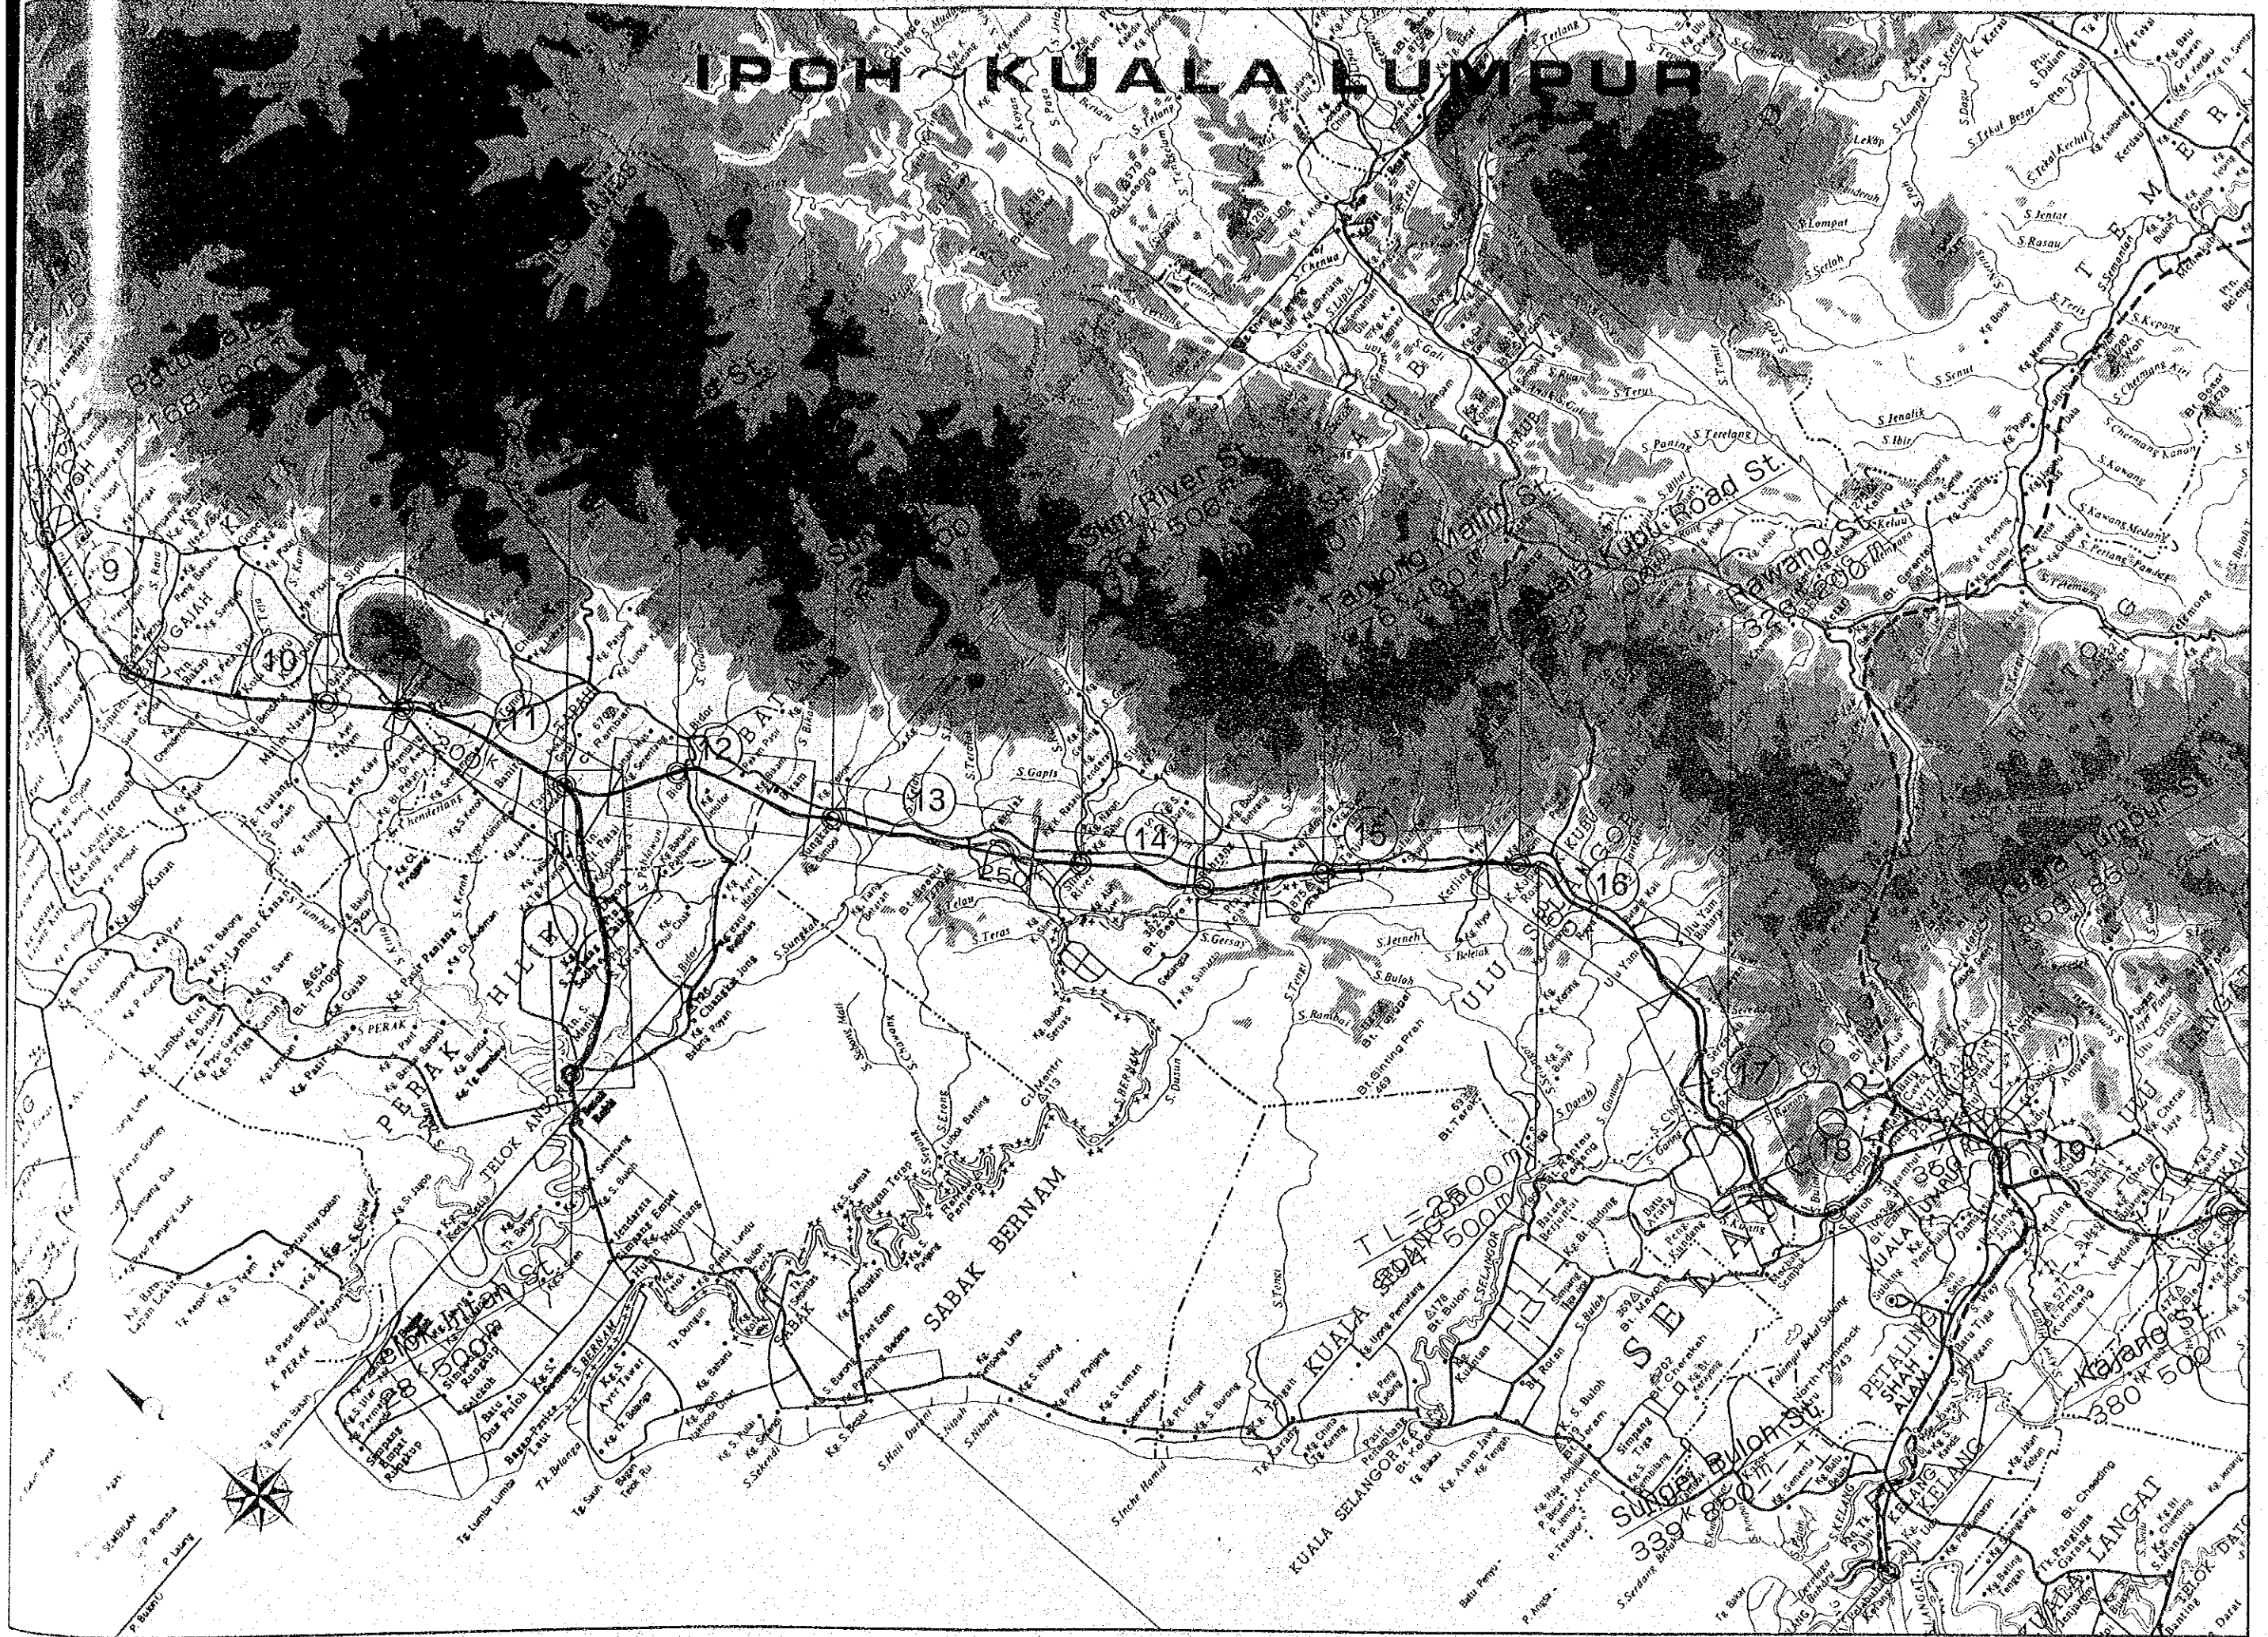

BRANCH LINES

Port Kuantan Line	Sheet K
Port Chukai Line	Sheet C
Rawang Kuang Freight Line	Sheet F

TH
F

F

THE NEW EAST-WEST RAILWAY
RAWANG KUANG
FREIGHT LINE (Sheet F)
Scale 1 : 25,000

K

THE NEW EAST-WEST RAILWAY
PORT KUANTAN
LINE (Sheet K)

Scale 1 : 25,000

C

THE NEW EAST-WEST RAILWAY
PORT CHUKAI
LINE (Sheet C)
Scale 1 : 25,000

THE WEST COAST RAILWAY

IPOH KUALA LUMPUR

KUALA LUMPUR SEGAMAT

SEGAMAT SINGAPORE