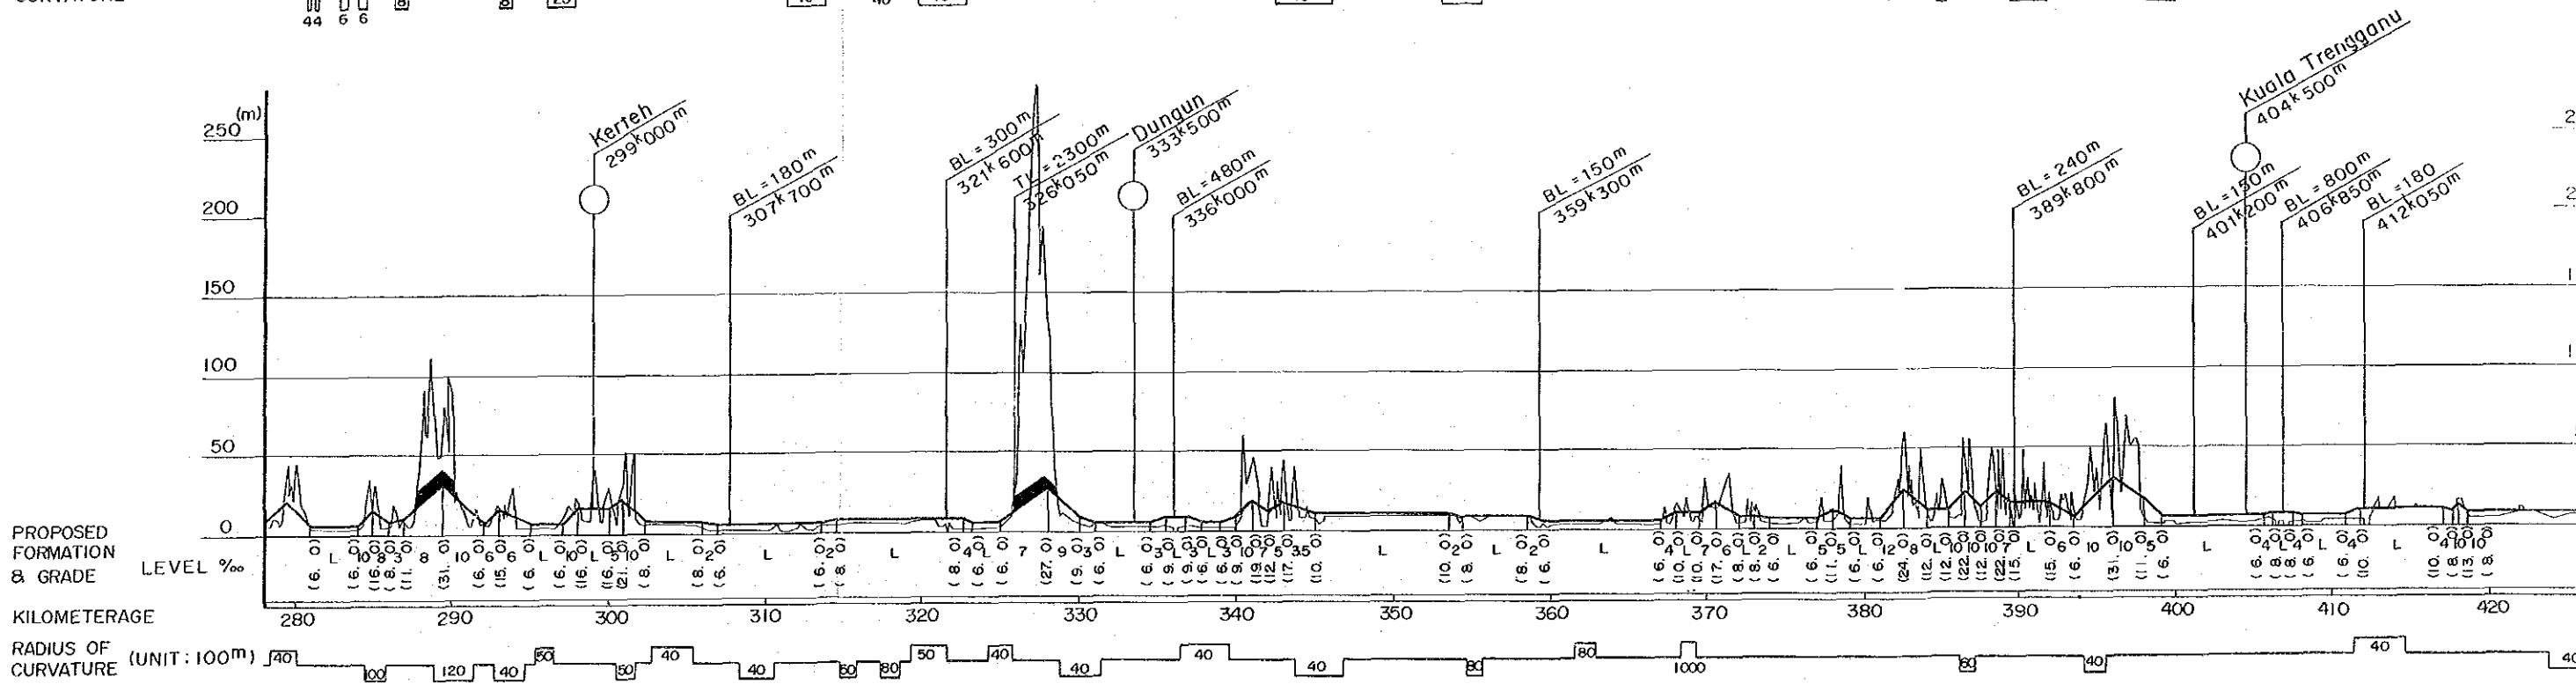

# THE WEST COAST

Scale 1:500

# THE WEST COAST RAILWAY

Scale 1 : 500,000

# THE NEW EAST-WEST RAILWAY PROFILE

PORT KELANG LINE PROFILE

# THE WEST COAST RAILWAY PROFILE

SCALE V : 1 / 4,000  
H : 1 / 400,000

8.85  
 5.65  
 7.885  
 7.65 565.9  
 565 865 865445