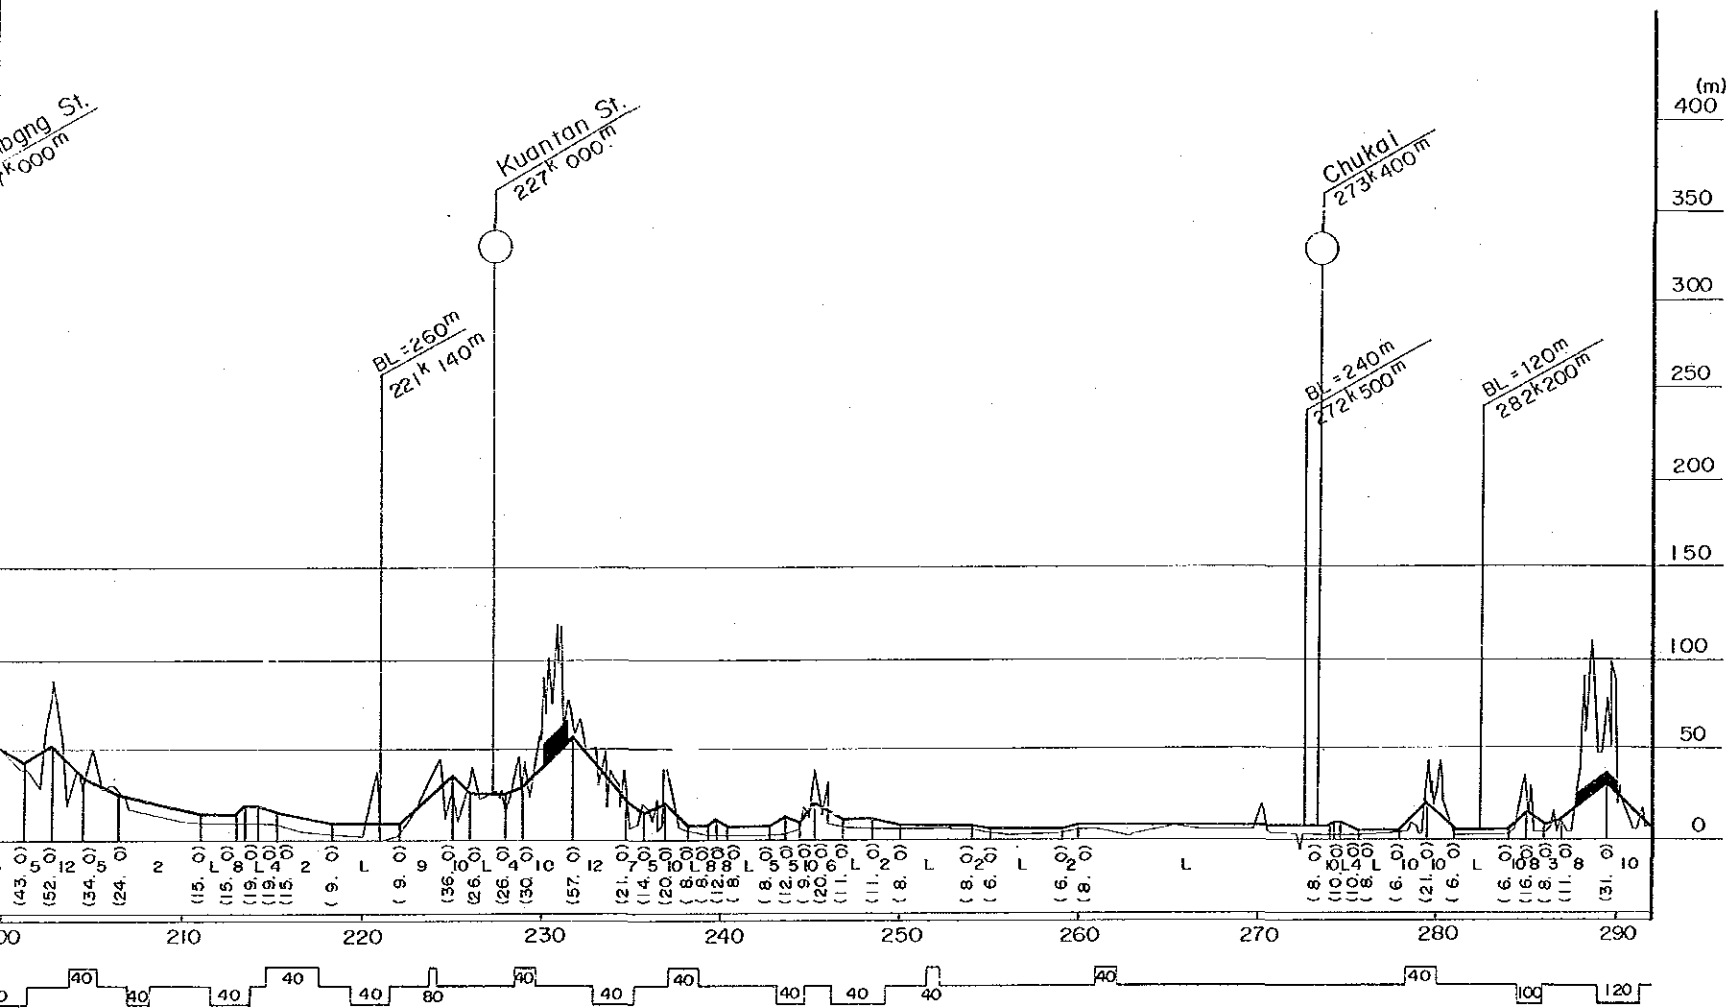

# THE WEST COAST RAILWAY

Scale 1 : 500,000

# THE NEW EAST-WEST RAILWAY PROFILE

PORT KELANG LINE PROFILE

# THE WEST COAST RAILWAY PROFILE

SCALE V : 1 / 4,000  
H : 1 / 400,000

8.85  
 5.65  
 7.885  
 7.65 565.9  
 565 865 865445