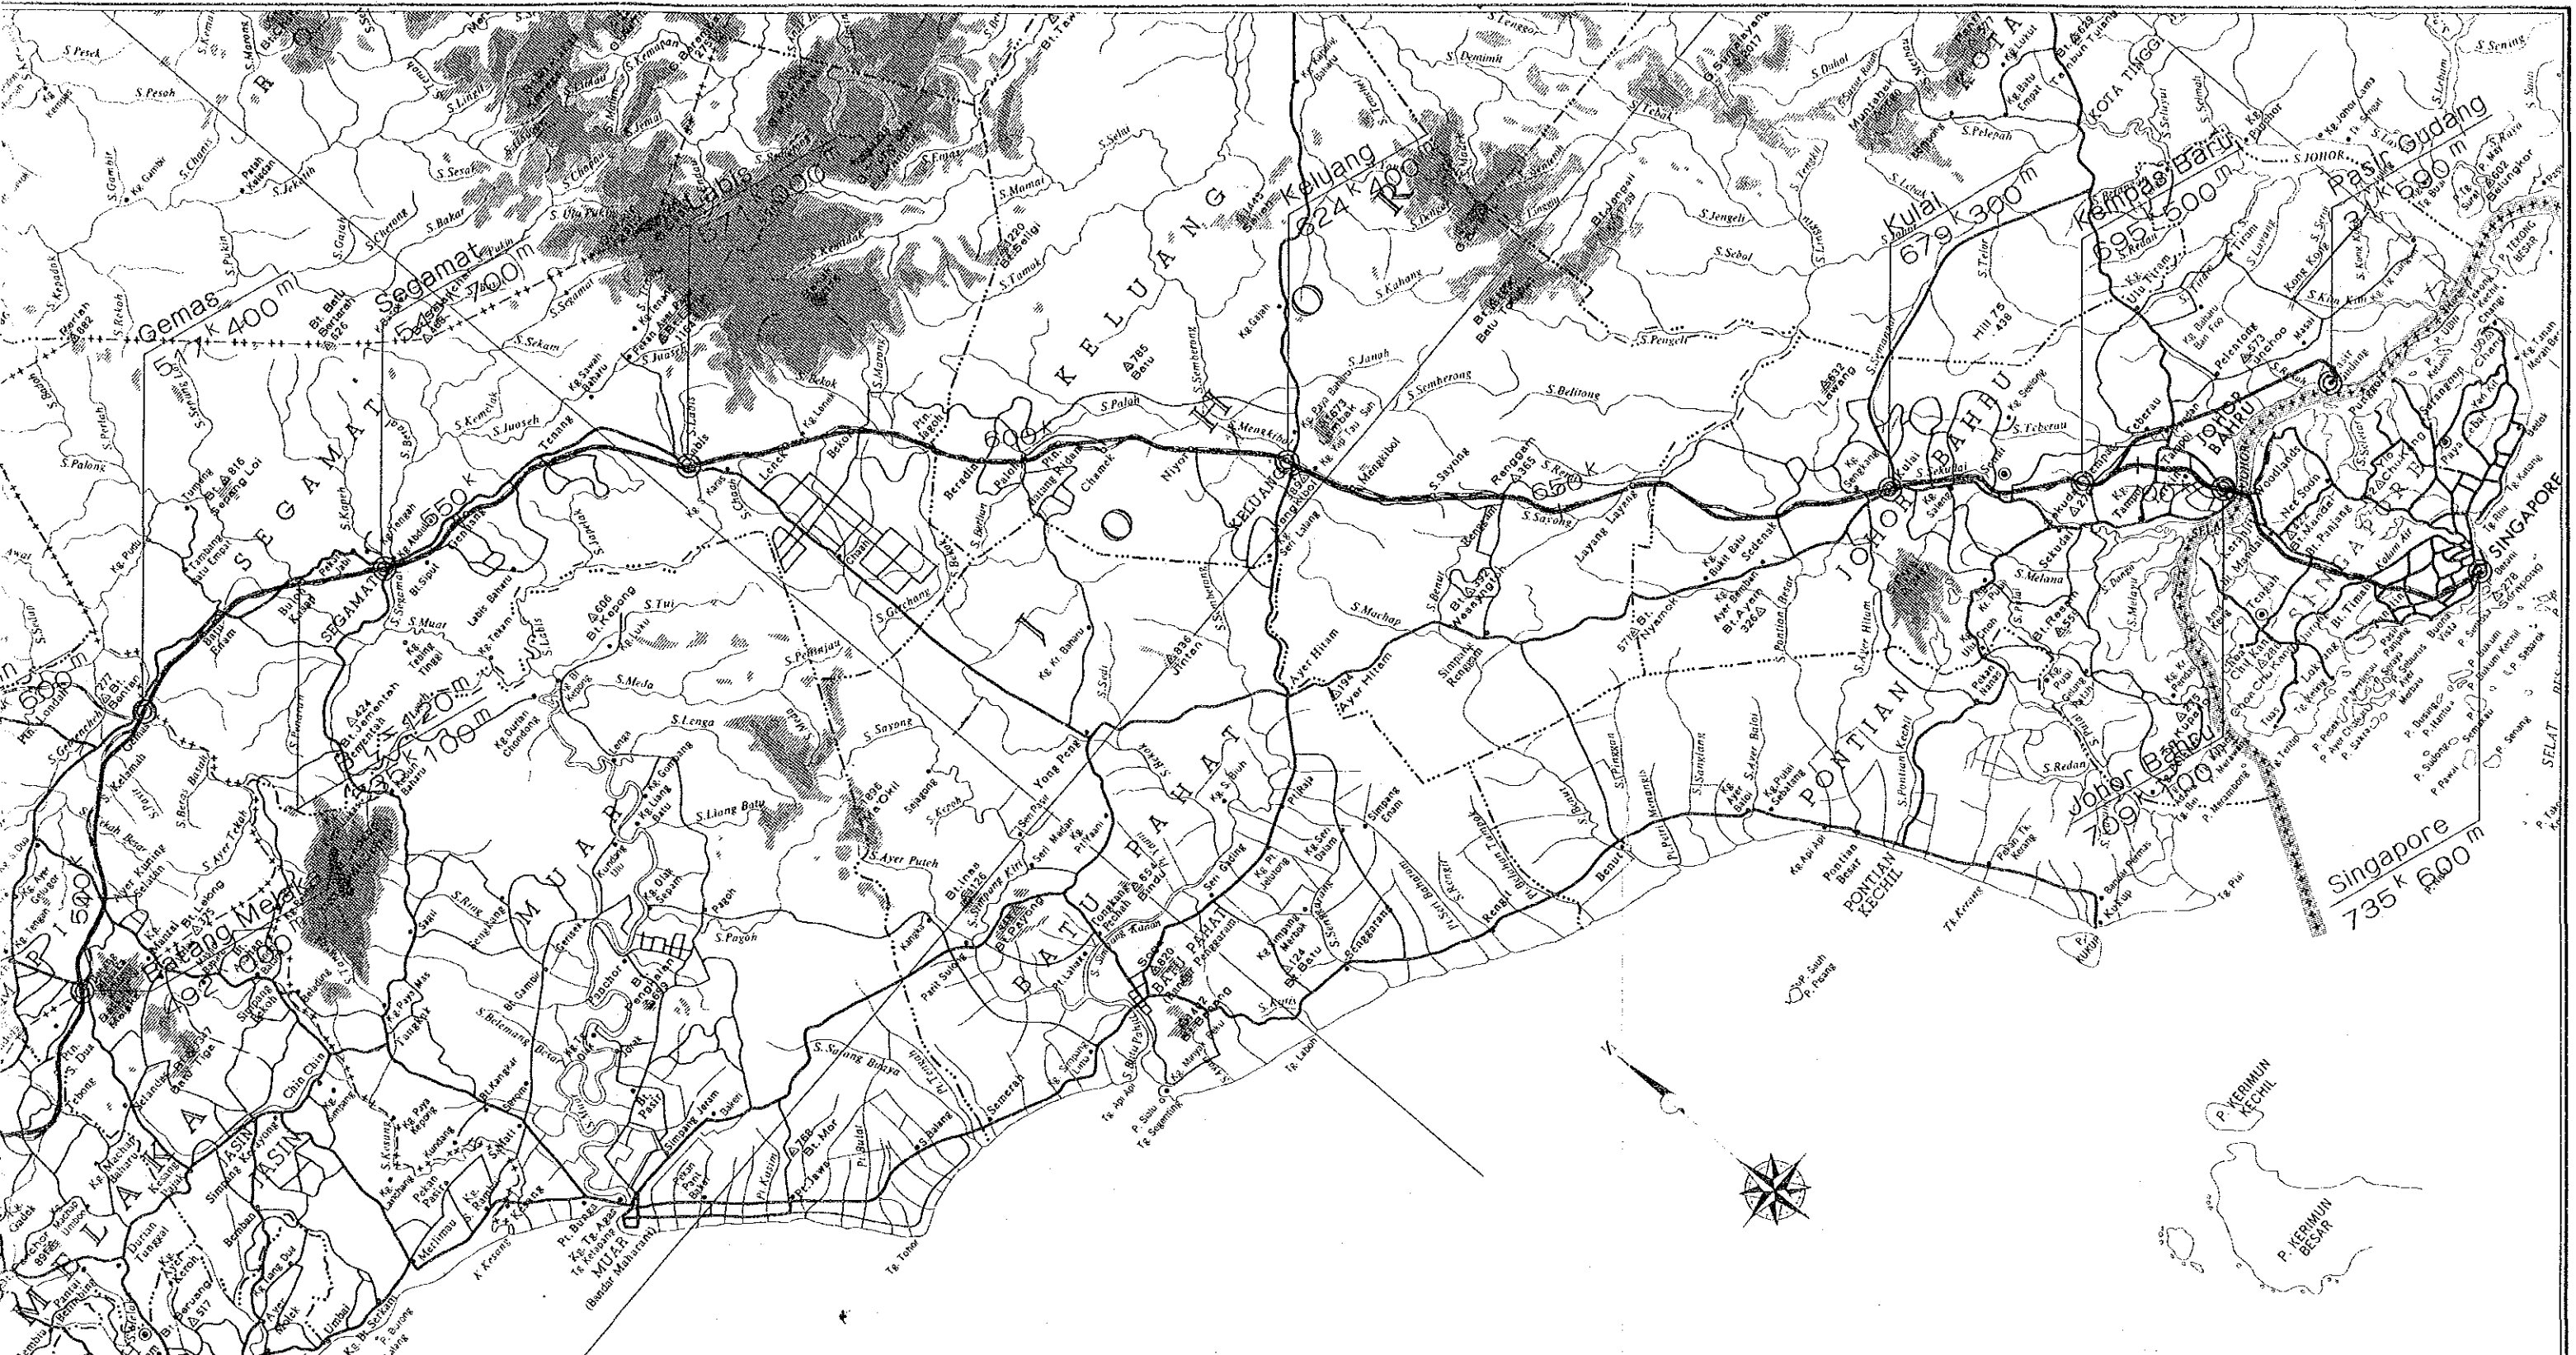

# THE WEST COAST

Scale 1:500

# THE WEST COAST RAILWAY

Scale 1 : 500,000

# THE NEW EAST-WEST RAILWAY PROFILE

PORT KELANG LINE PROFILE