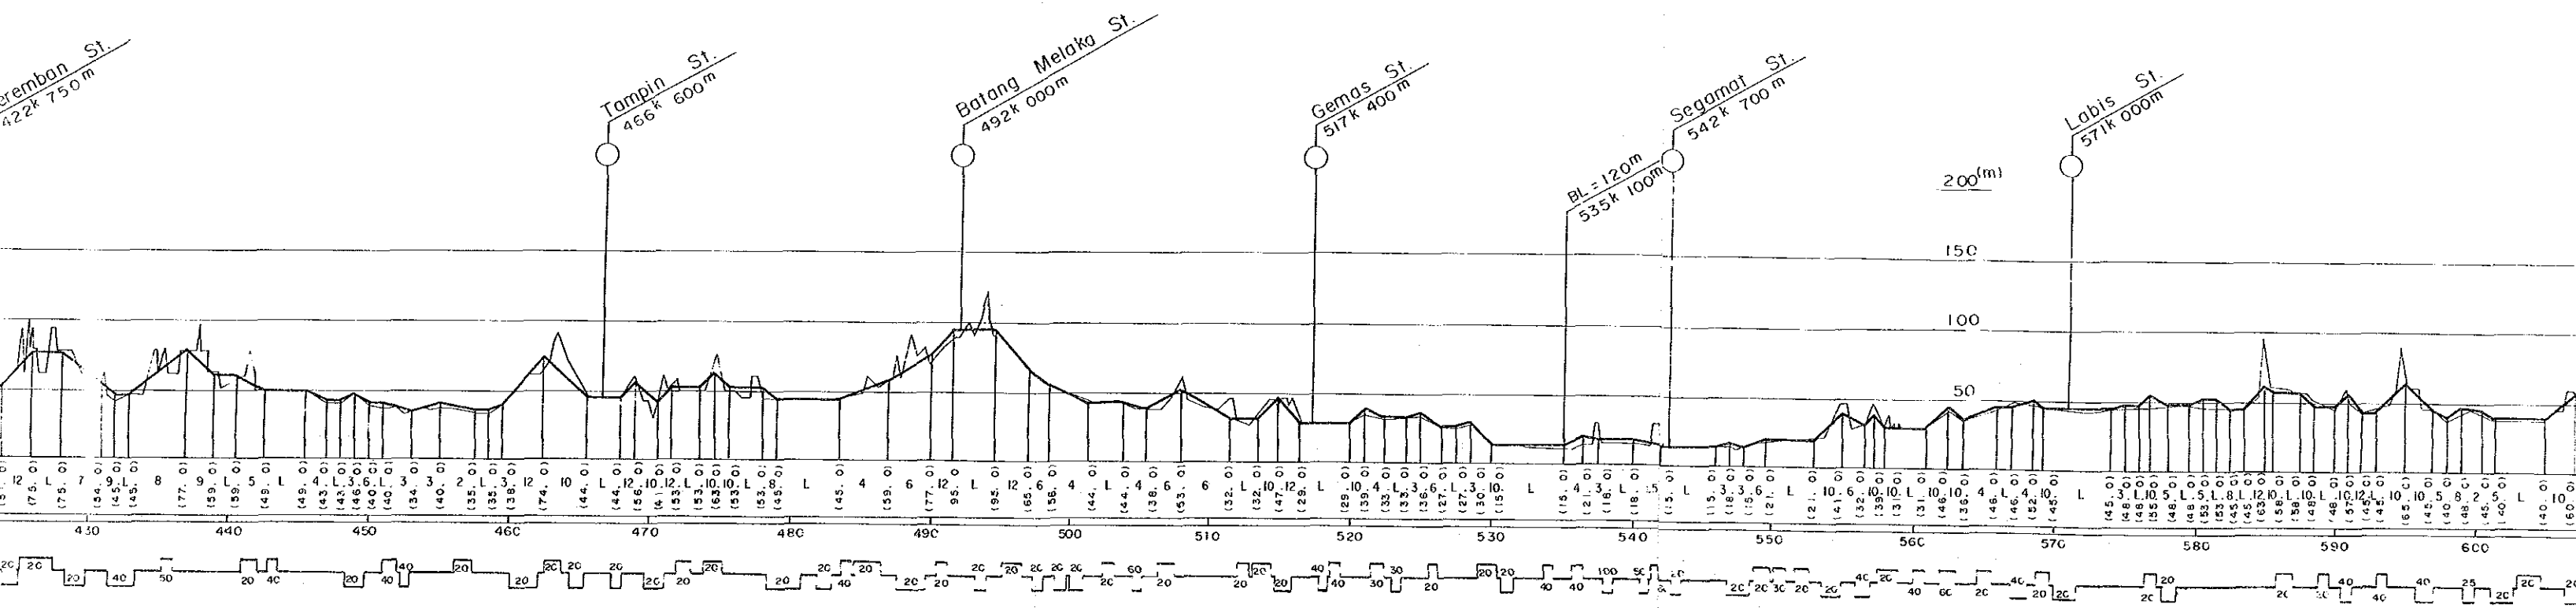

# THE NEW EAST-WEST RAILWAY PROFILE

PORT KELANG LINE PROFILE

# THE WEST COAST RAILWAY PROFILE

SCALE V : 1 / 4,000  
H : 1 / 400,000

8.85  
 5.65  
 7.885  
 7.65 565.9  
 565 865 865445