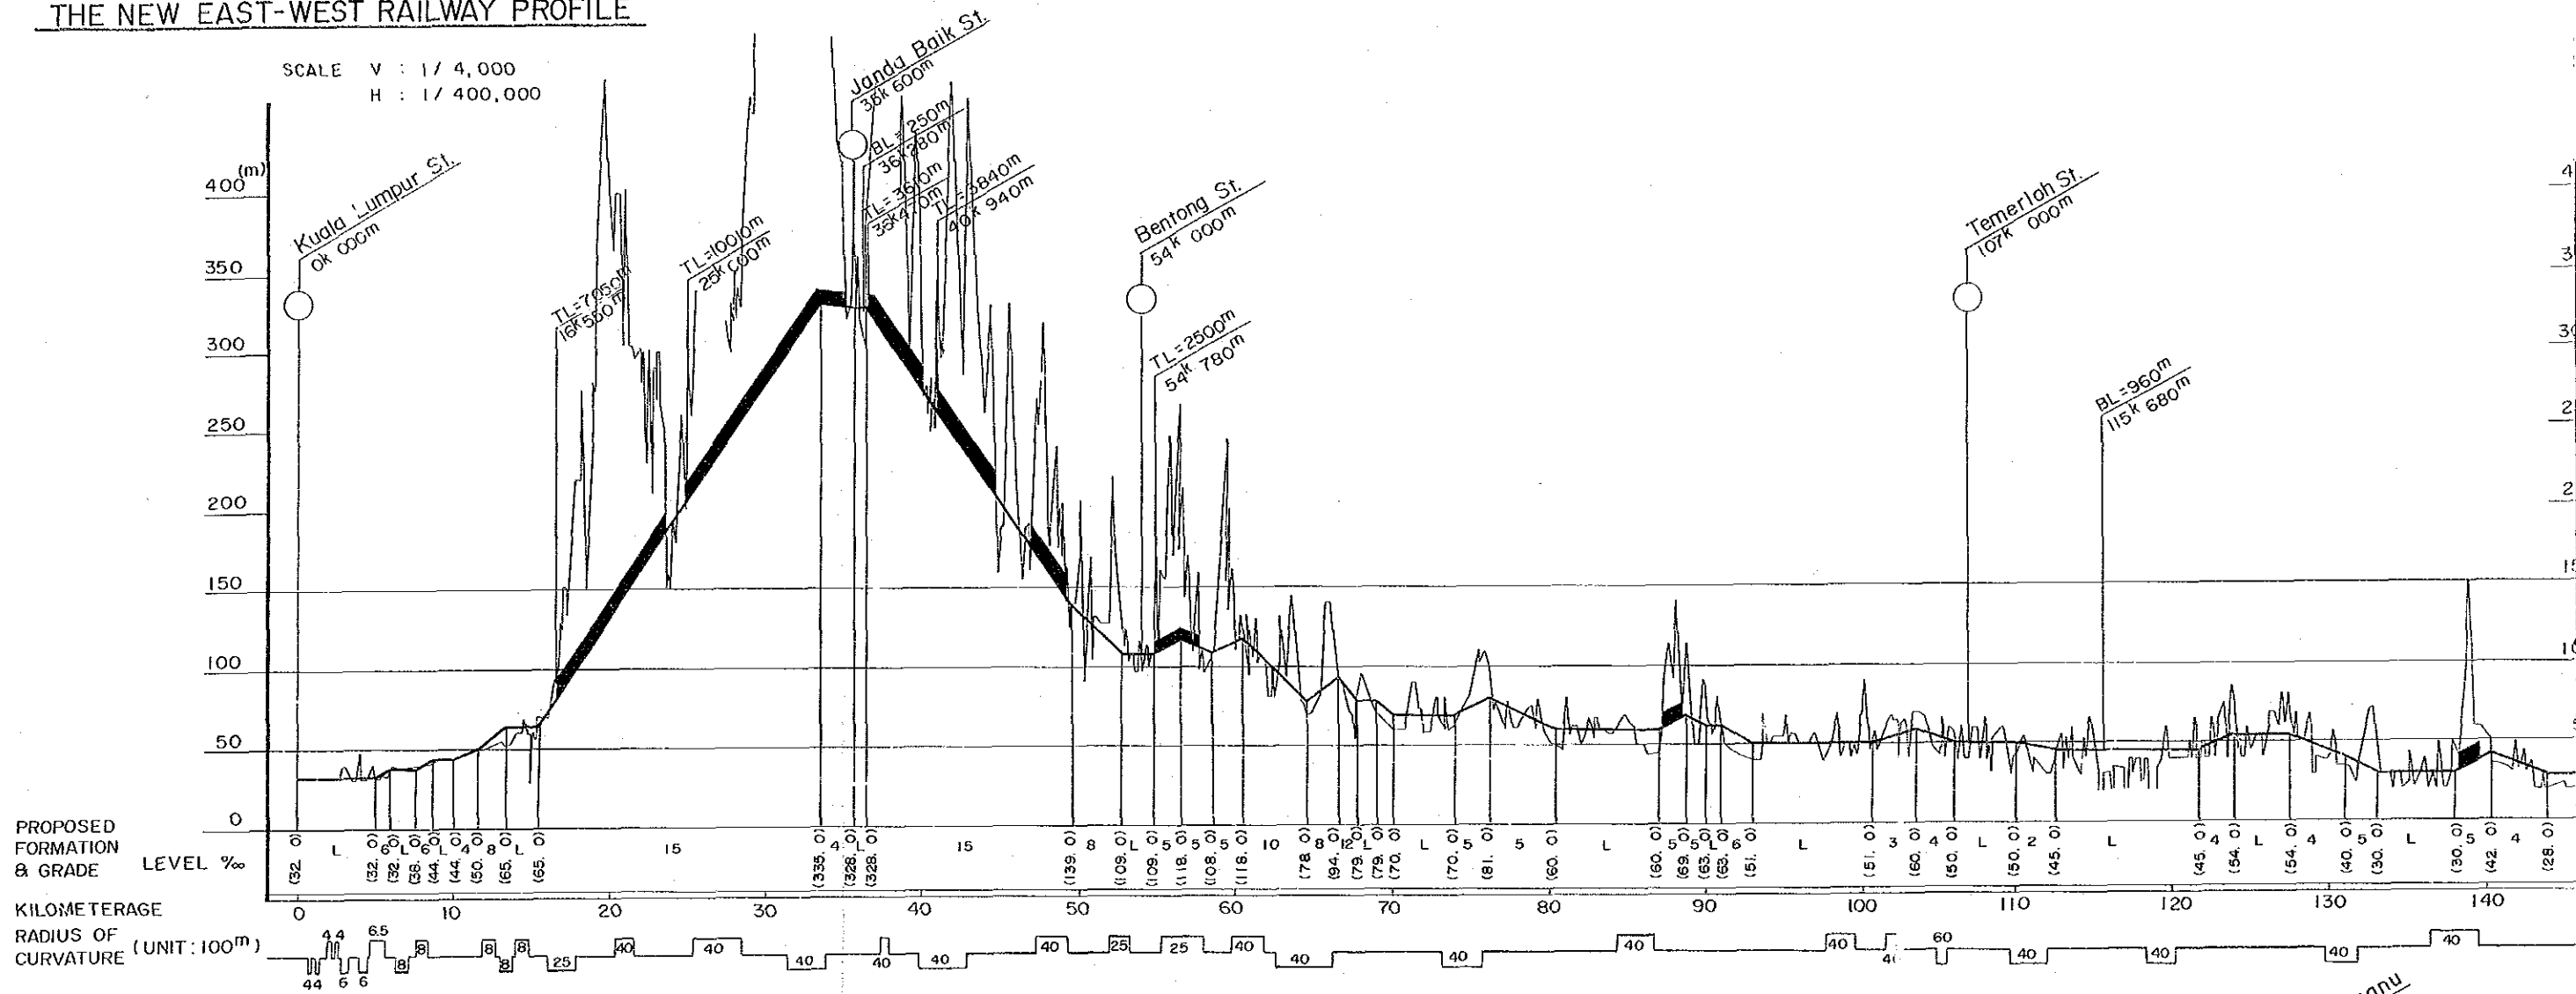

# THE WEST COAST

Scale 1:500

# THE WEST COAST RAILWAY

Scale 1 : 500,000

# THE NEW EAST-WEST RAILWAY PROFILE

PORT KELANG LINE PROFILE

# THE WEST COAST RAILWAY PROFILE

SCALE V : 1 / 4,000  
H : 1 / 400,000

8.85  
 5.65  
 7.885  
 7.65 565.9  
 565 865 865445