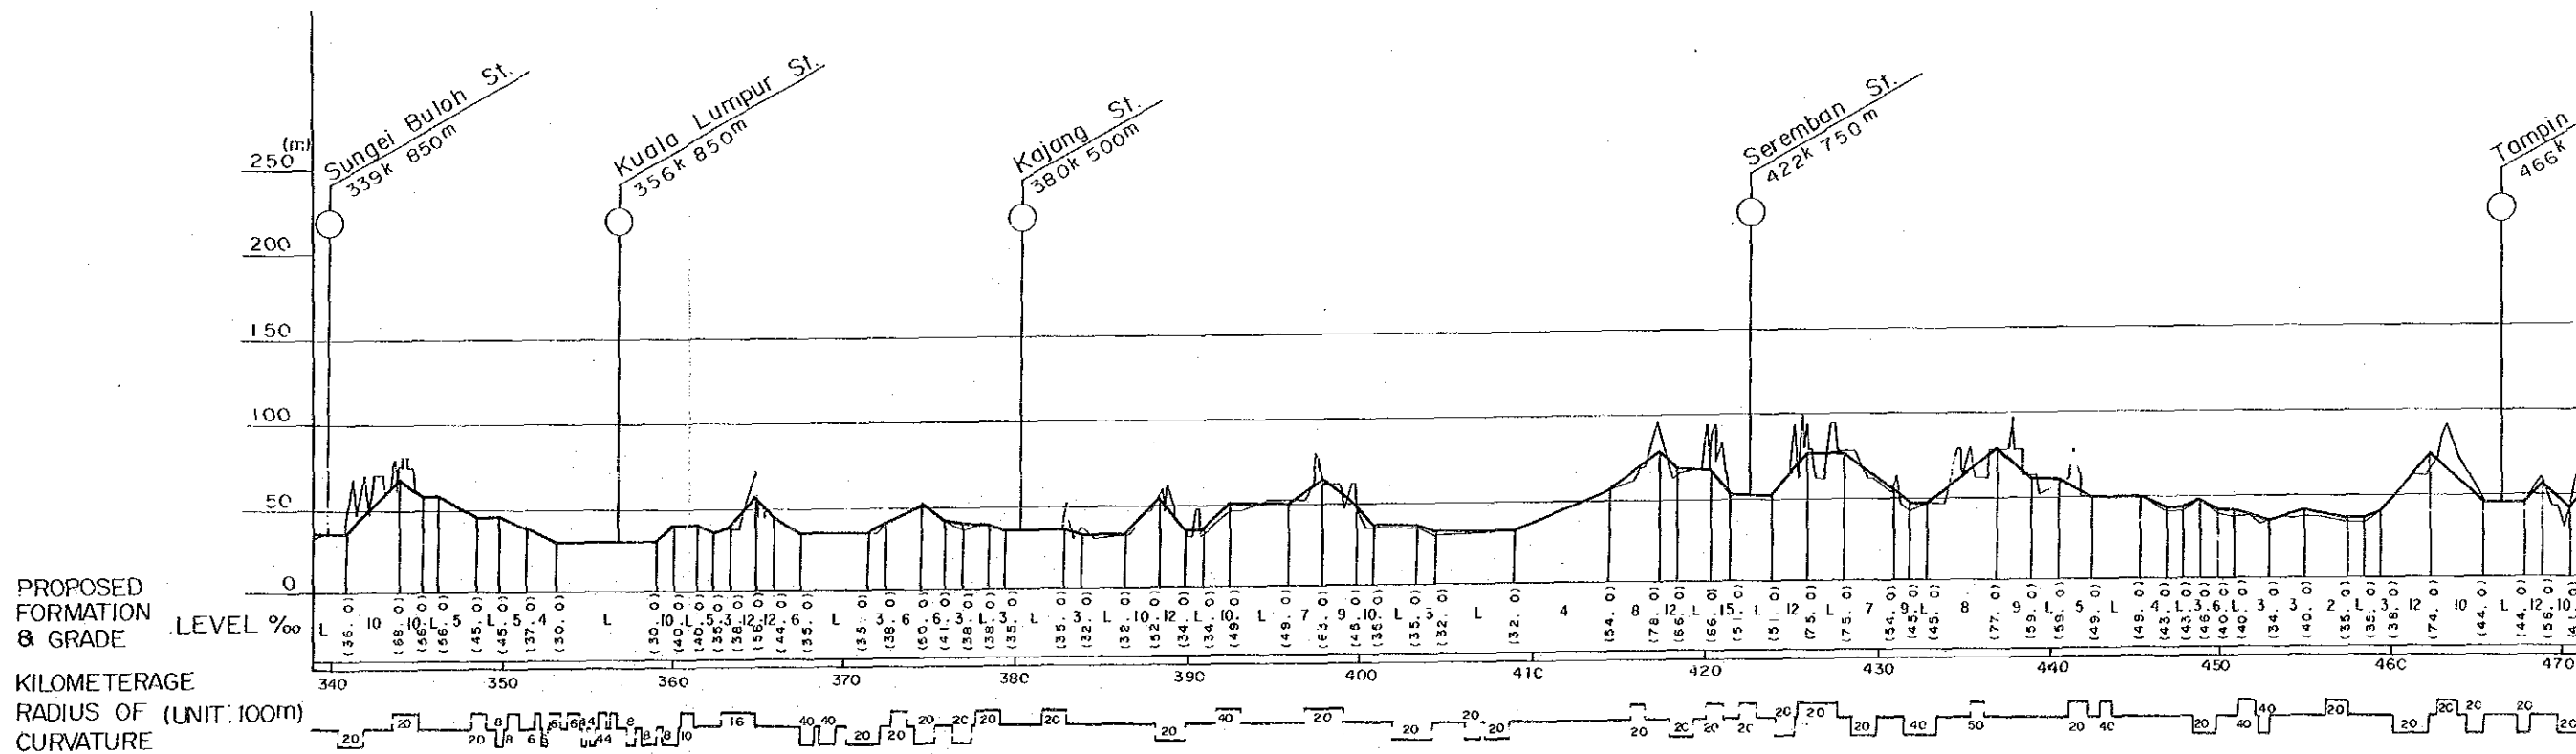

# THE NEW EAST-WEST RAILWAY PROFILE

PORT KELANG LINE PROFILE

# THE WEST COAST RAILWAY PROFILE

SCALE V : 1 / 4,000  
H : 1 / 400,000

8.85  
 5.65  
 7.885  
 7.65 565.9  
 565 865 865445