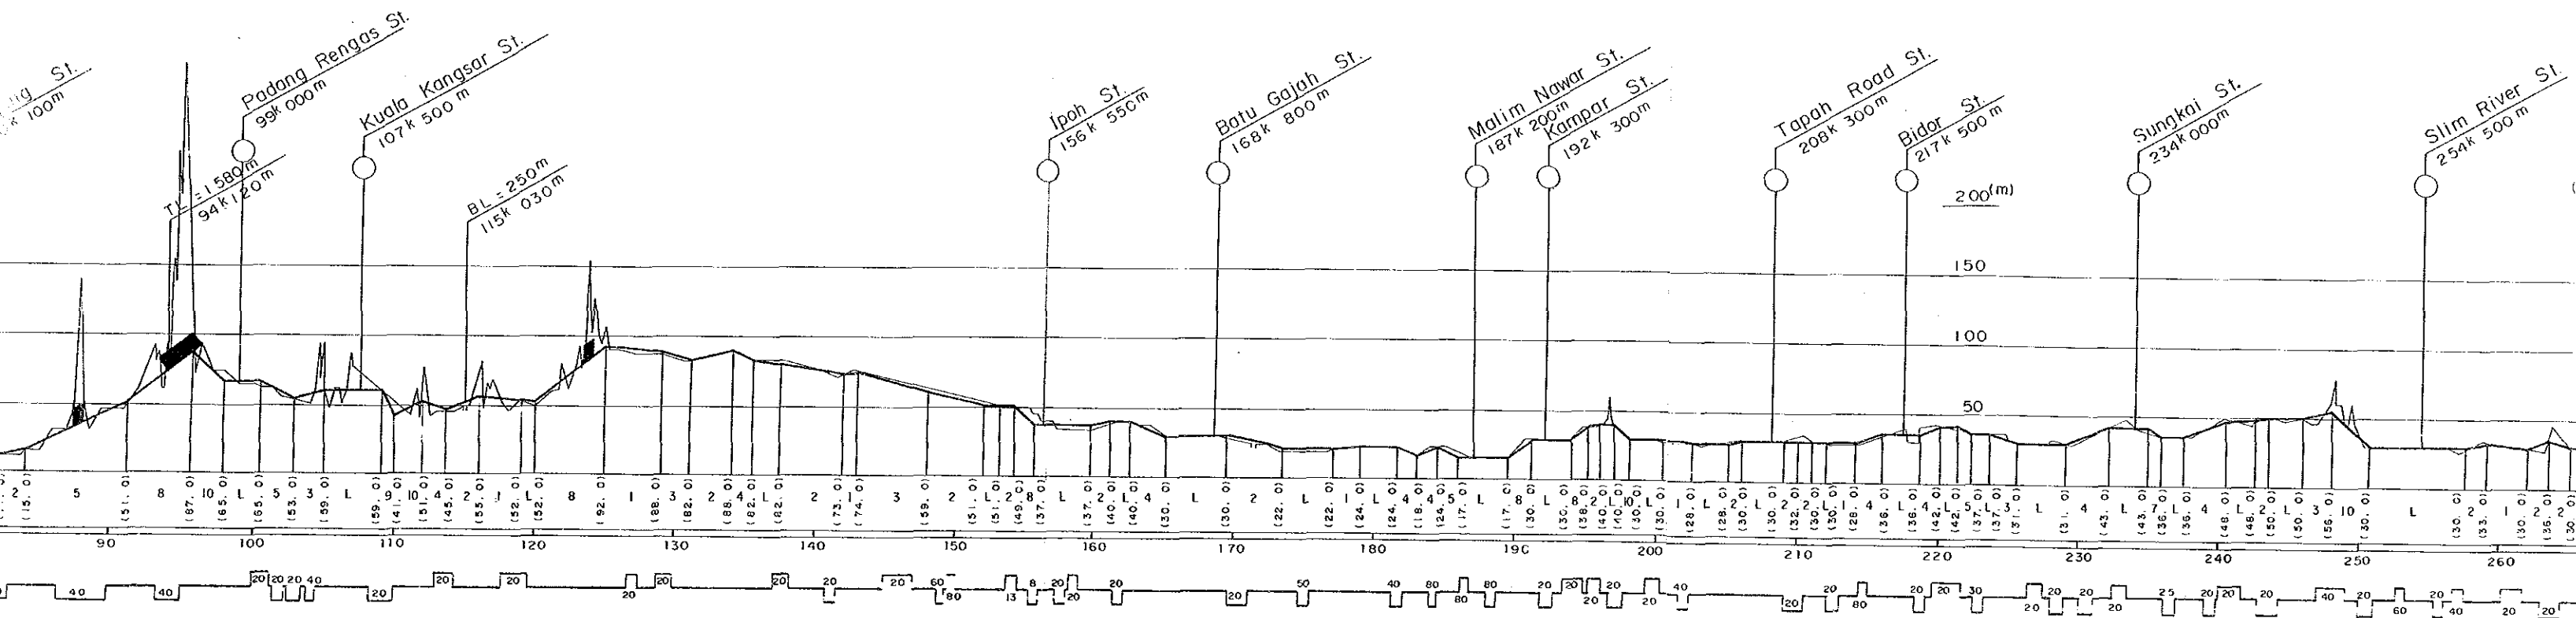

# THE NEW EAST-WEST RAILWAY PROFILE

PORT KELANG LINE PROFILE

# THE WEST COAST RAILWAY PROFILE

SCALE V : 1 / 4,000  
H : 1 / 400,000

8.85  
 5.65  
 7.885  
 7.65 565.9  
 565 865 865445