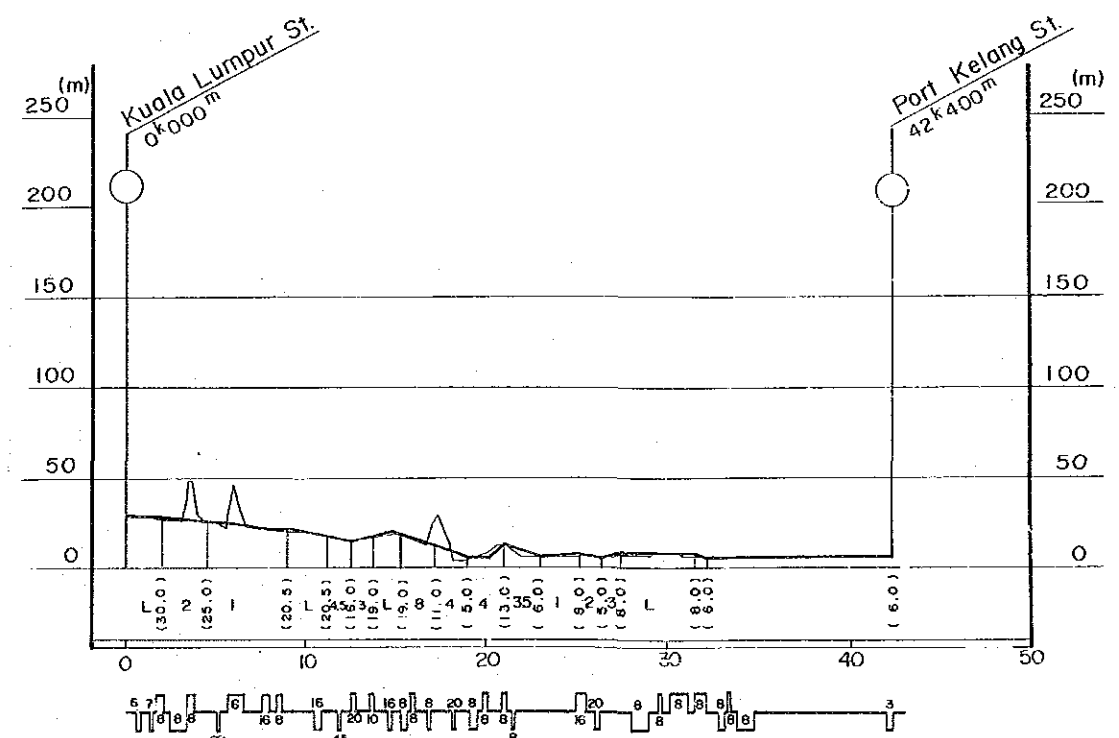

# THE WEST COAST RAILWAY

Scale 1 : 500,000

# THE NEW EAST-WEST RAILWAY PROFILE

PORT KELANG LINE PROFILE

# THE WEST COAST RAILWAY PROFILE

SCALE V : 1 / 4,000  
H : 1 / 400,000

8.85  
 5.65  
 7.885  
 7.65 565.9  
 565 865 865445