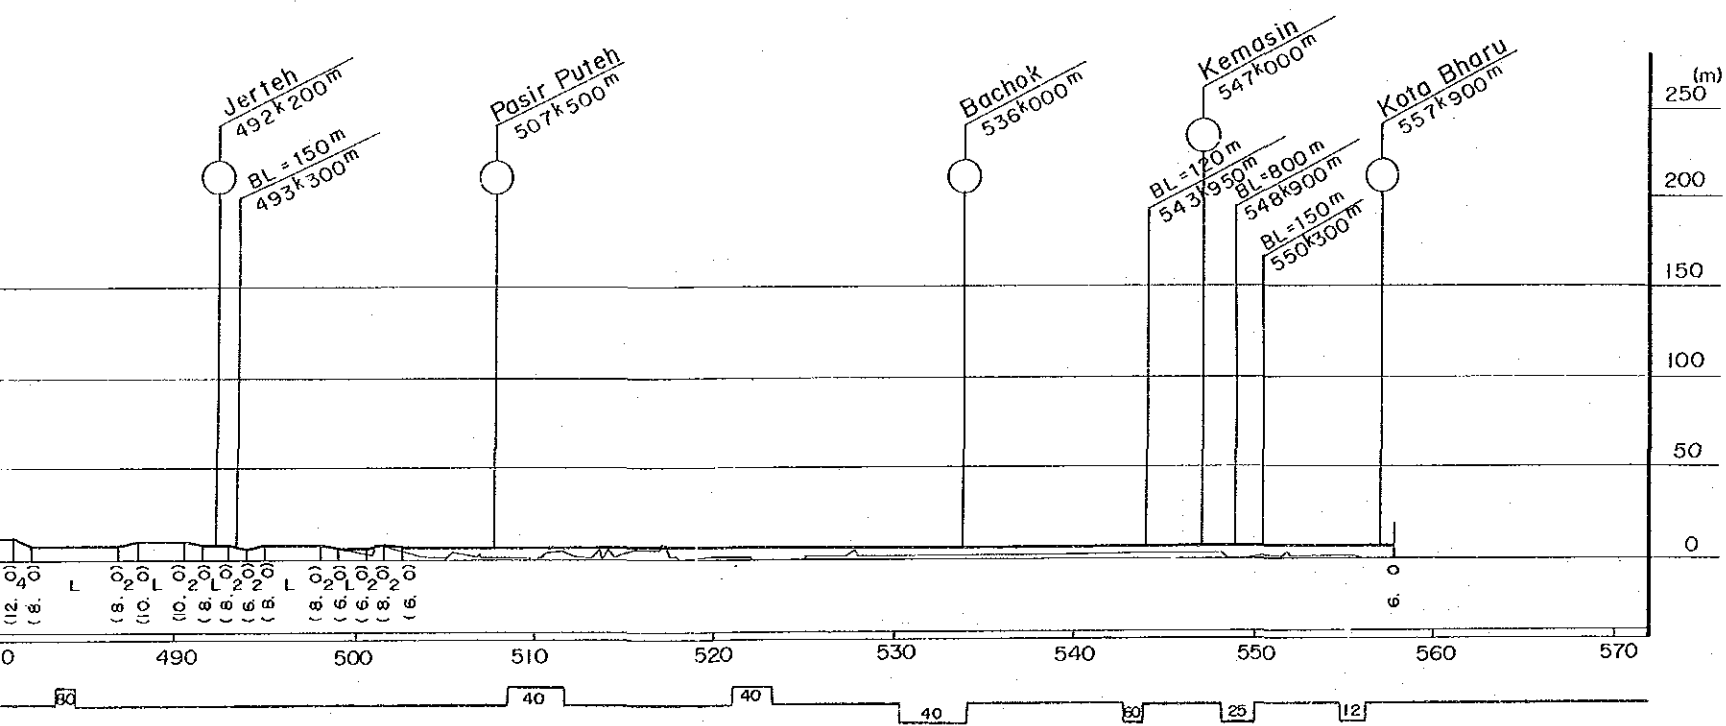

# THE WEST COAST RAILWAY

Scale 1 : 500,000

# THE NEW EAST-WEST RAILWAY PROFILE

PORT KELANG LINE PROFILE

# THE WEST COAST RAILWAY PROFILE

SCALE V : 1 / 4,000  
H : 1 / 400,000

8.85  
 5.65  
 7.885  
 7.65 565.9  
 565 865 865445