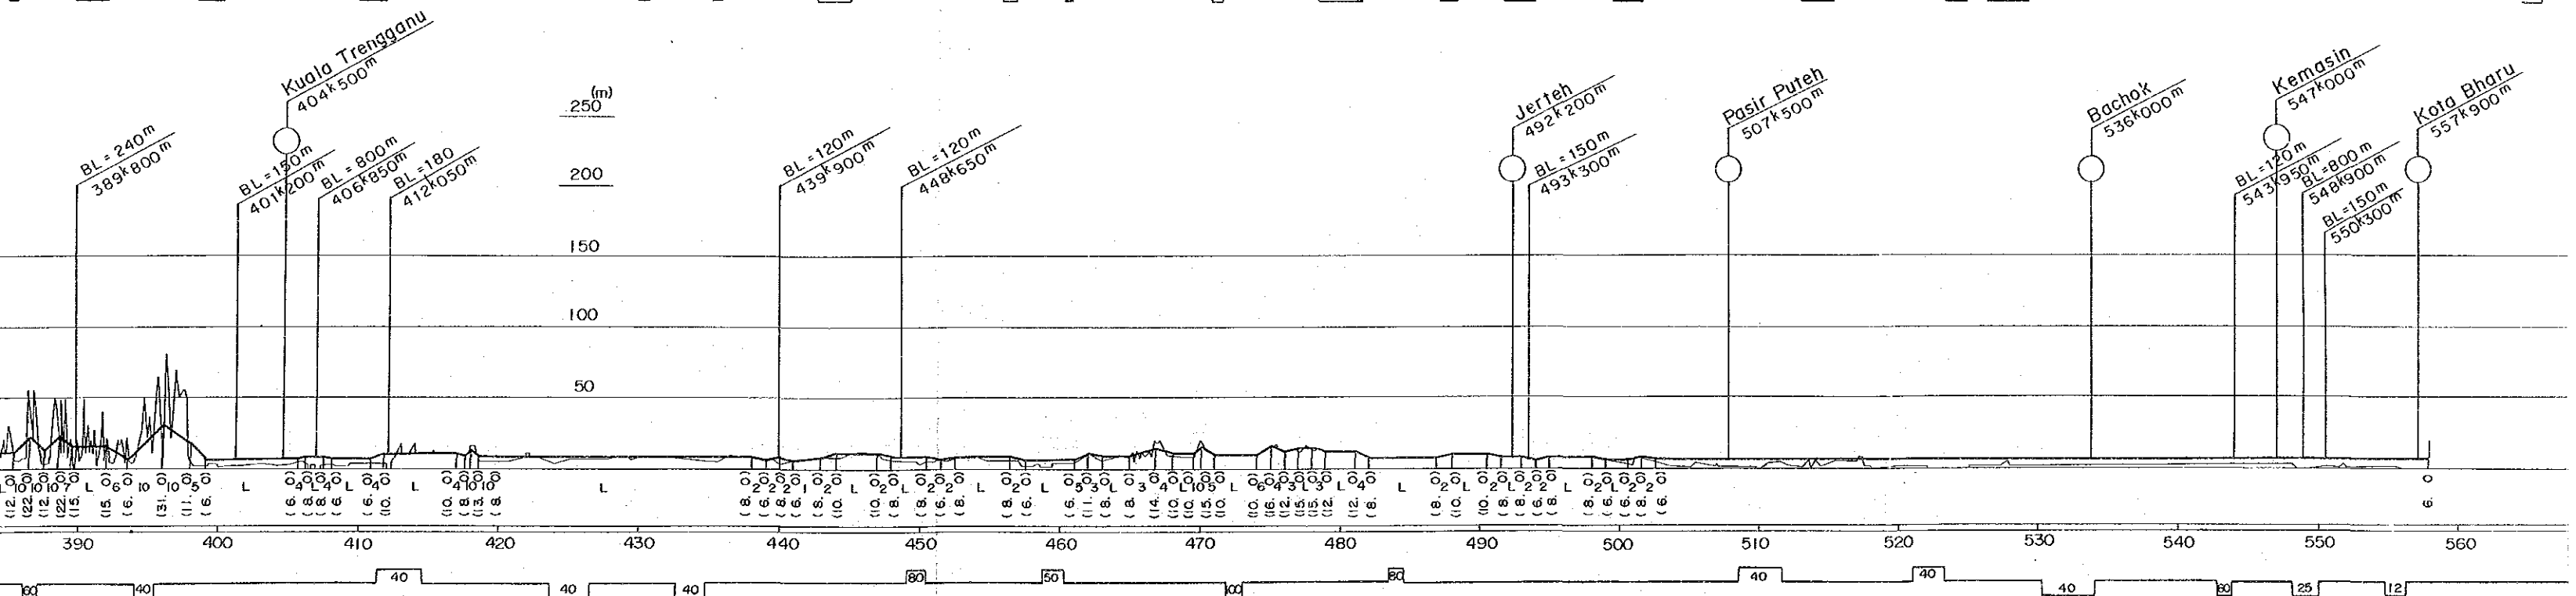

# THE WEST COAST

Scale 1:500

# THE WEST COAST RAILWAY

Scale 1 : 500,000

# THE NEW EAST-WEST RAILWAY PROFILE

PORT KELANG LINE PROFILE

# THE WEST COAST RAILWAY PROFILE

SCALE V : 1 / 4,000  
H : 1 / 400,000

8.85  
 5.65  
 7.885  
 7.65 565.9  
 565 865 865445