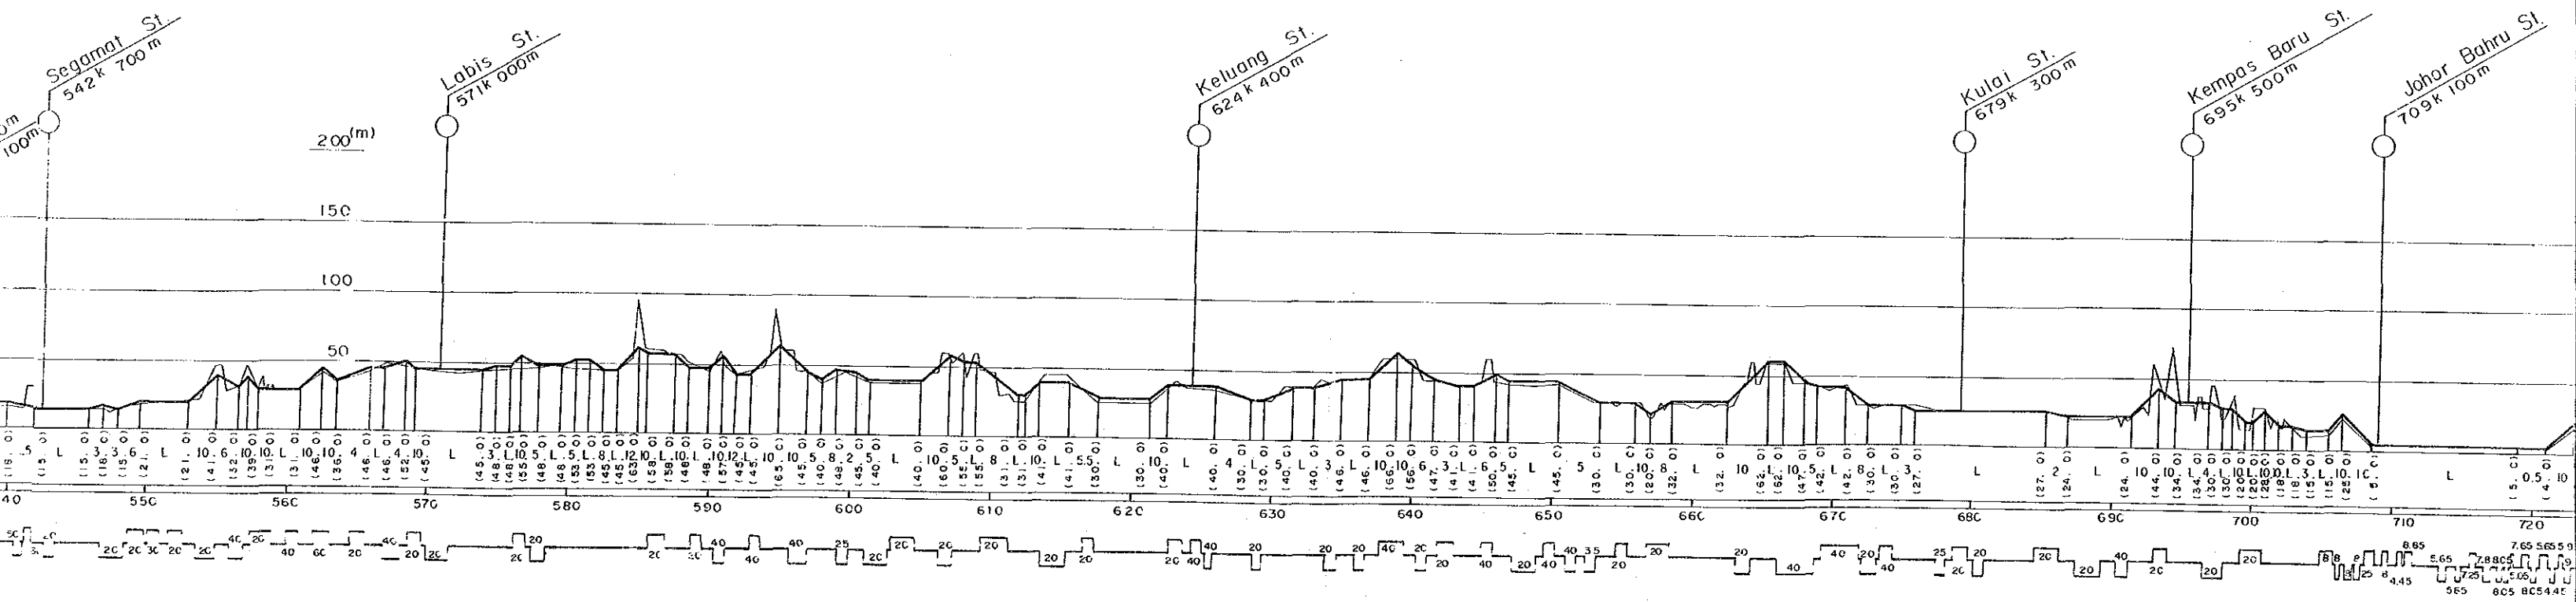

# THE NEW EAST-WEST RAILWAY PROFILE

PORT KELANG LINE PROFILE

# THE WEST COAST RAILWAY PROFILE

SCALE V : 1 / 4,000  
H : 1 / 400,000

8.85  
 5.65  
 7.885  
 7.65 565.9  
 565 865 865445