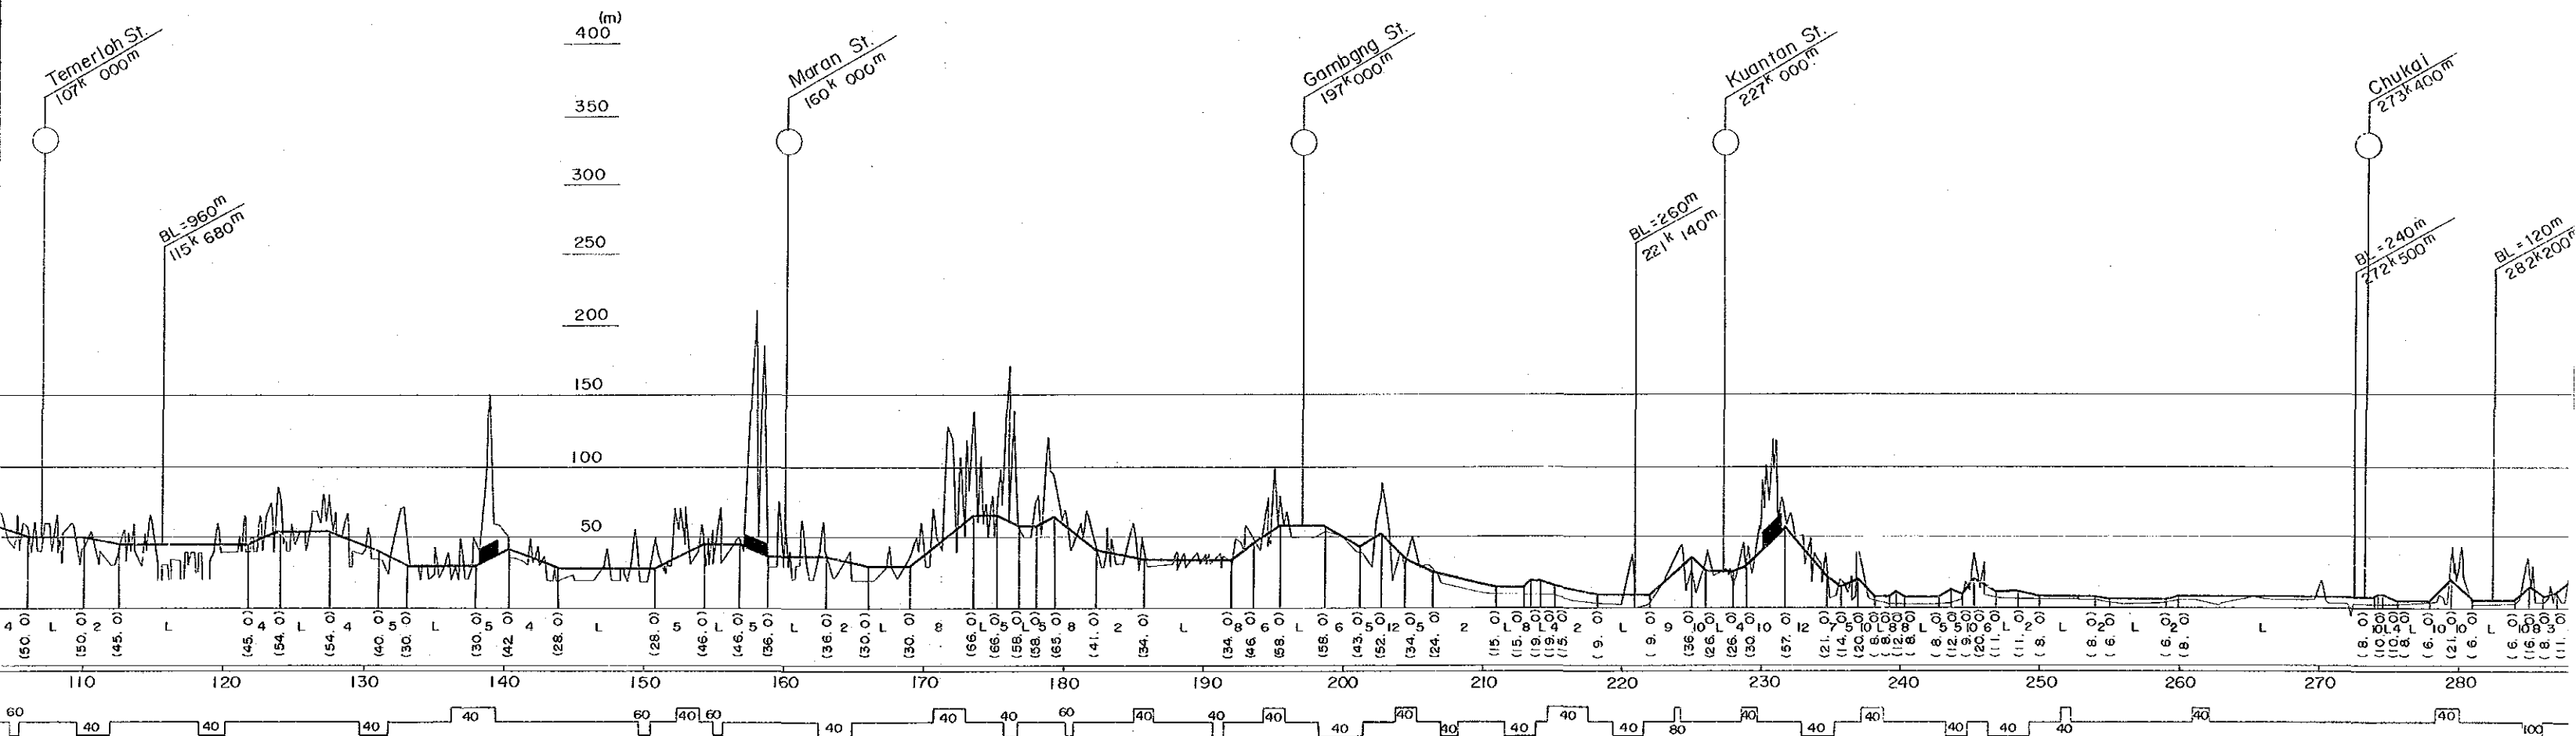

# THE WEST COAST

Scale 1:500

# THE WEST COAST RAILWAY

Scale 1 : 500,000

# THE NEW EAST-WEST RAILWAY PROFILE

PORT KELANG LINE PROFILE

# THE WEST COAST RAILWAY PROFILE

SCALE V : 1 / 4,000  
H : 1 / 400,000

8.85  
 5.65  
 7.885  
 7.65 565.9  
 565 865 865445