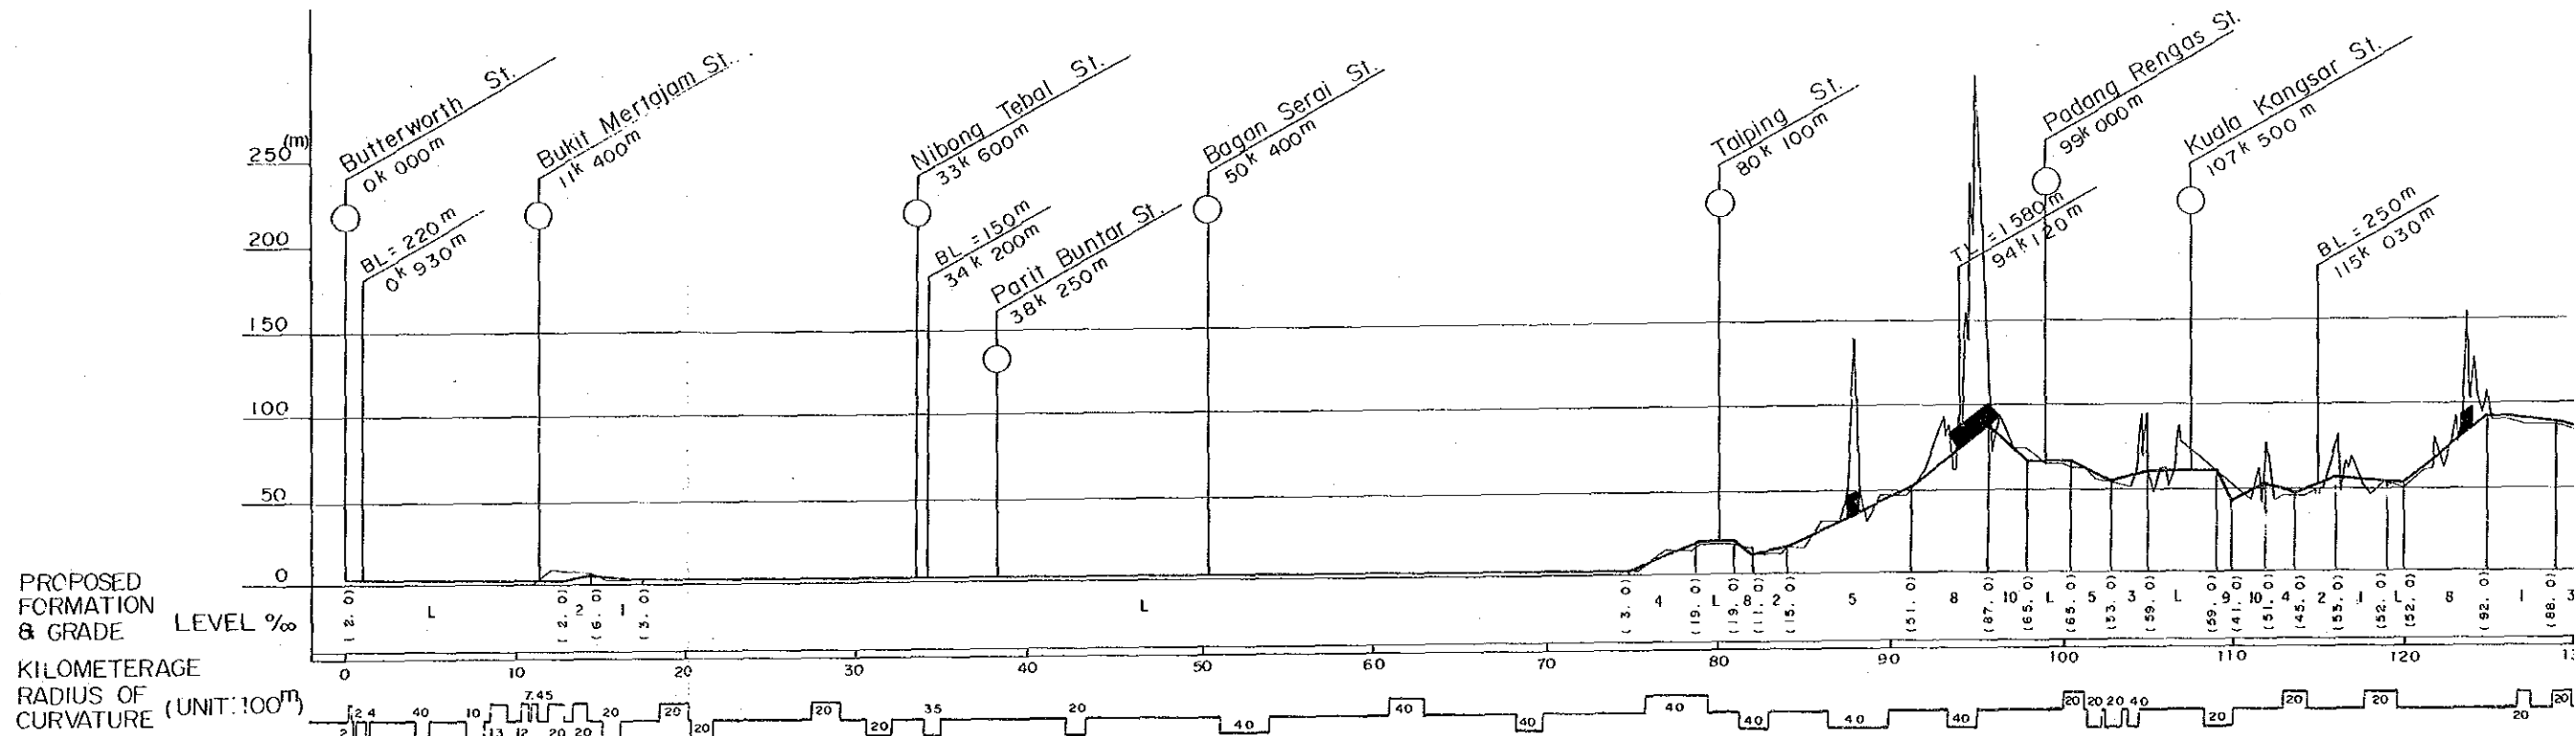

# THE NEW EAST-WEST RAILWAY PROFILE

PORT KELANG LINE PROFILE

# THE WEST COAST RAILWAY PROFILE

SCALE V : 1 / 4,000  
H : 1 / 400,000

8.85  
 5.65  
 7.885  
 7.65 565.9  
 565 865 865445