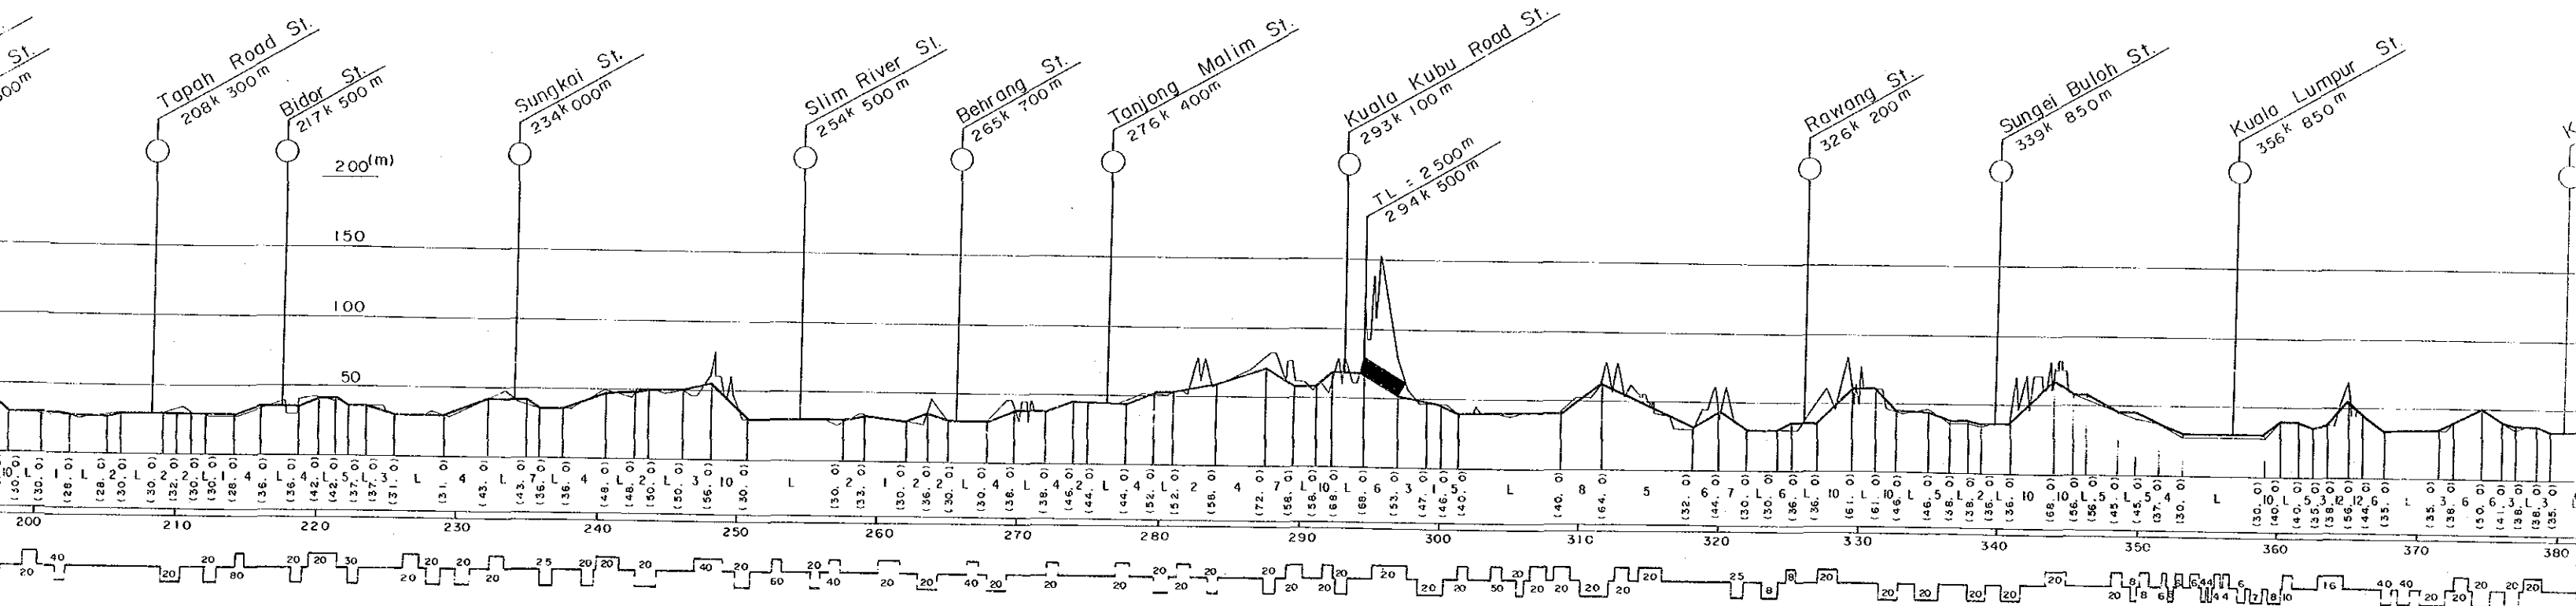

# THE NEW EAST-WEST RAILWAY PROFILE

PORT KELANG LINE PROFILE

# THE WEST COAST RAILWAY PROFILE

SCALE V : 1 / 4,000  
H : 1 / 400,000

8.85  
 5.65  
 7.885  
 7.65 565.9  
 565 865 865445