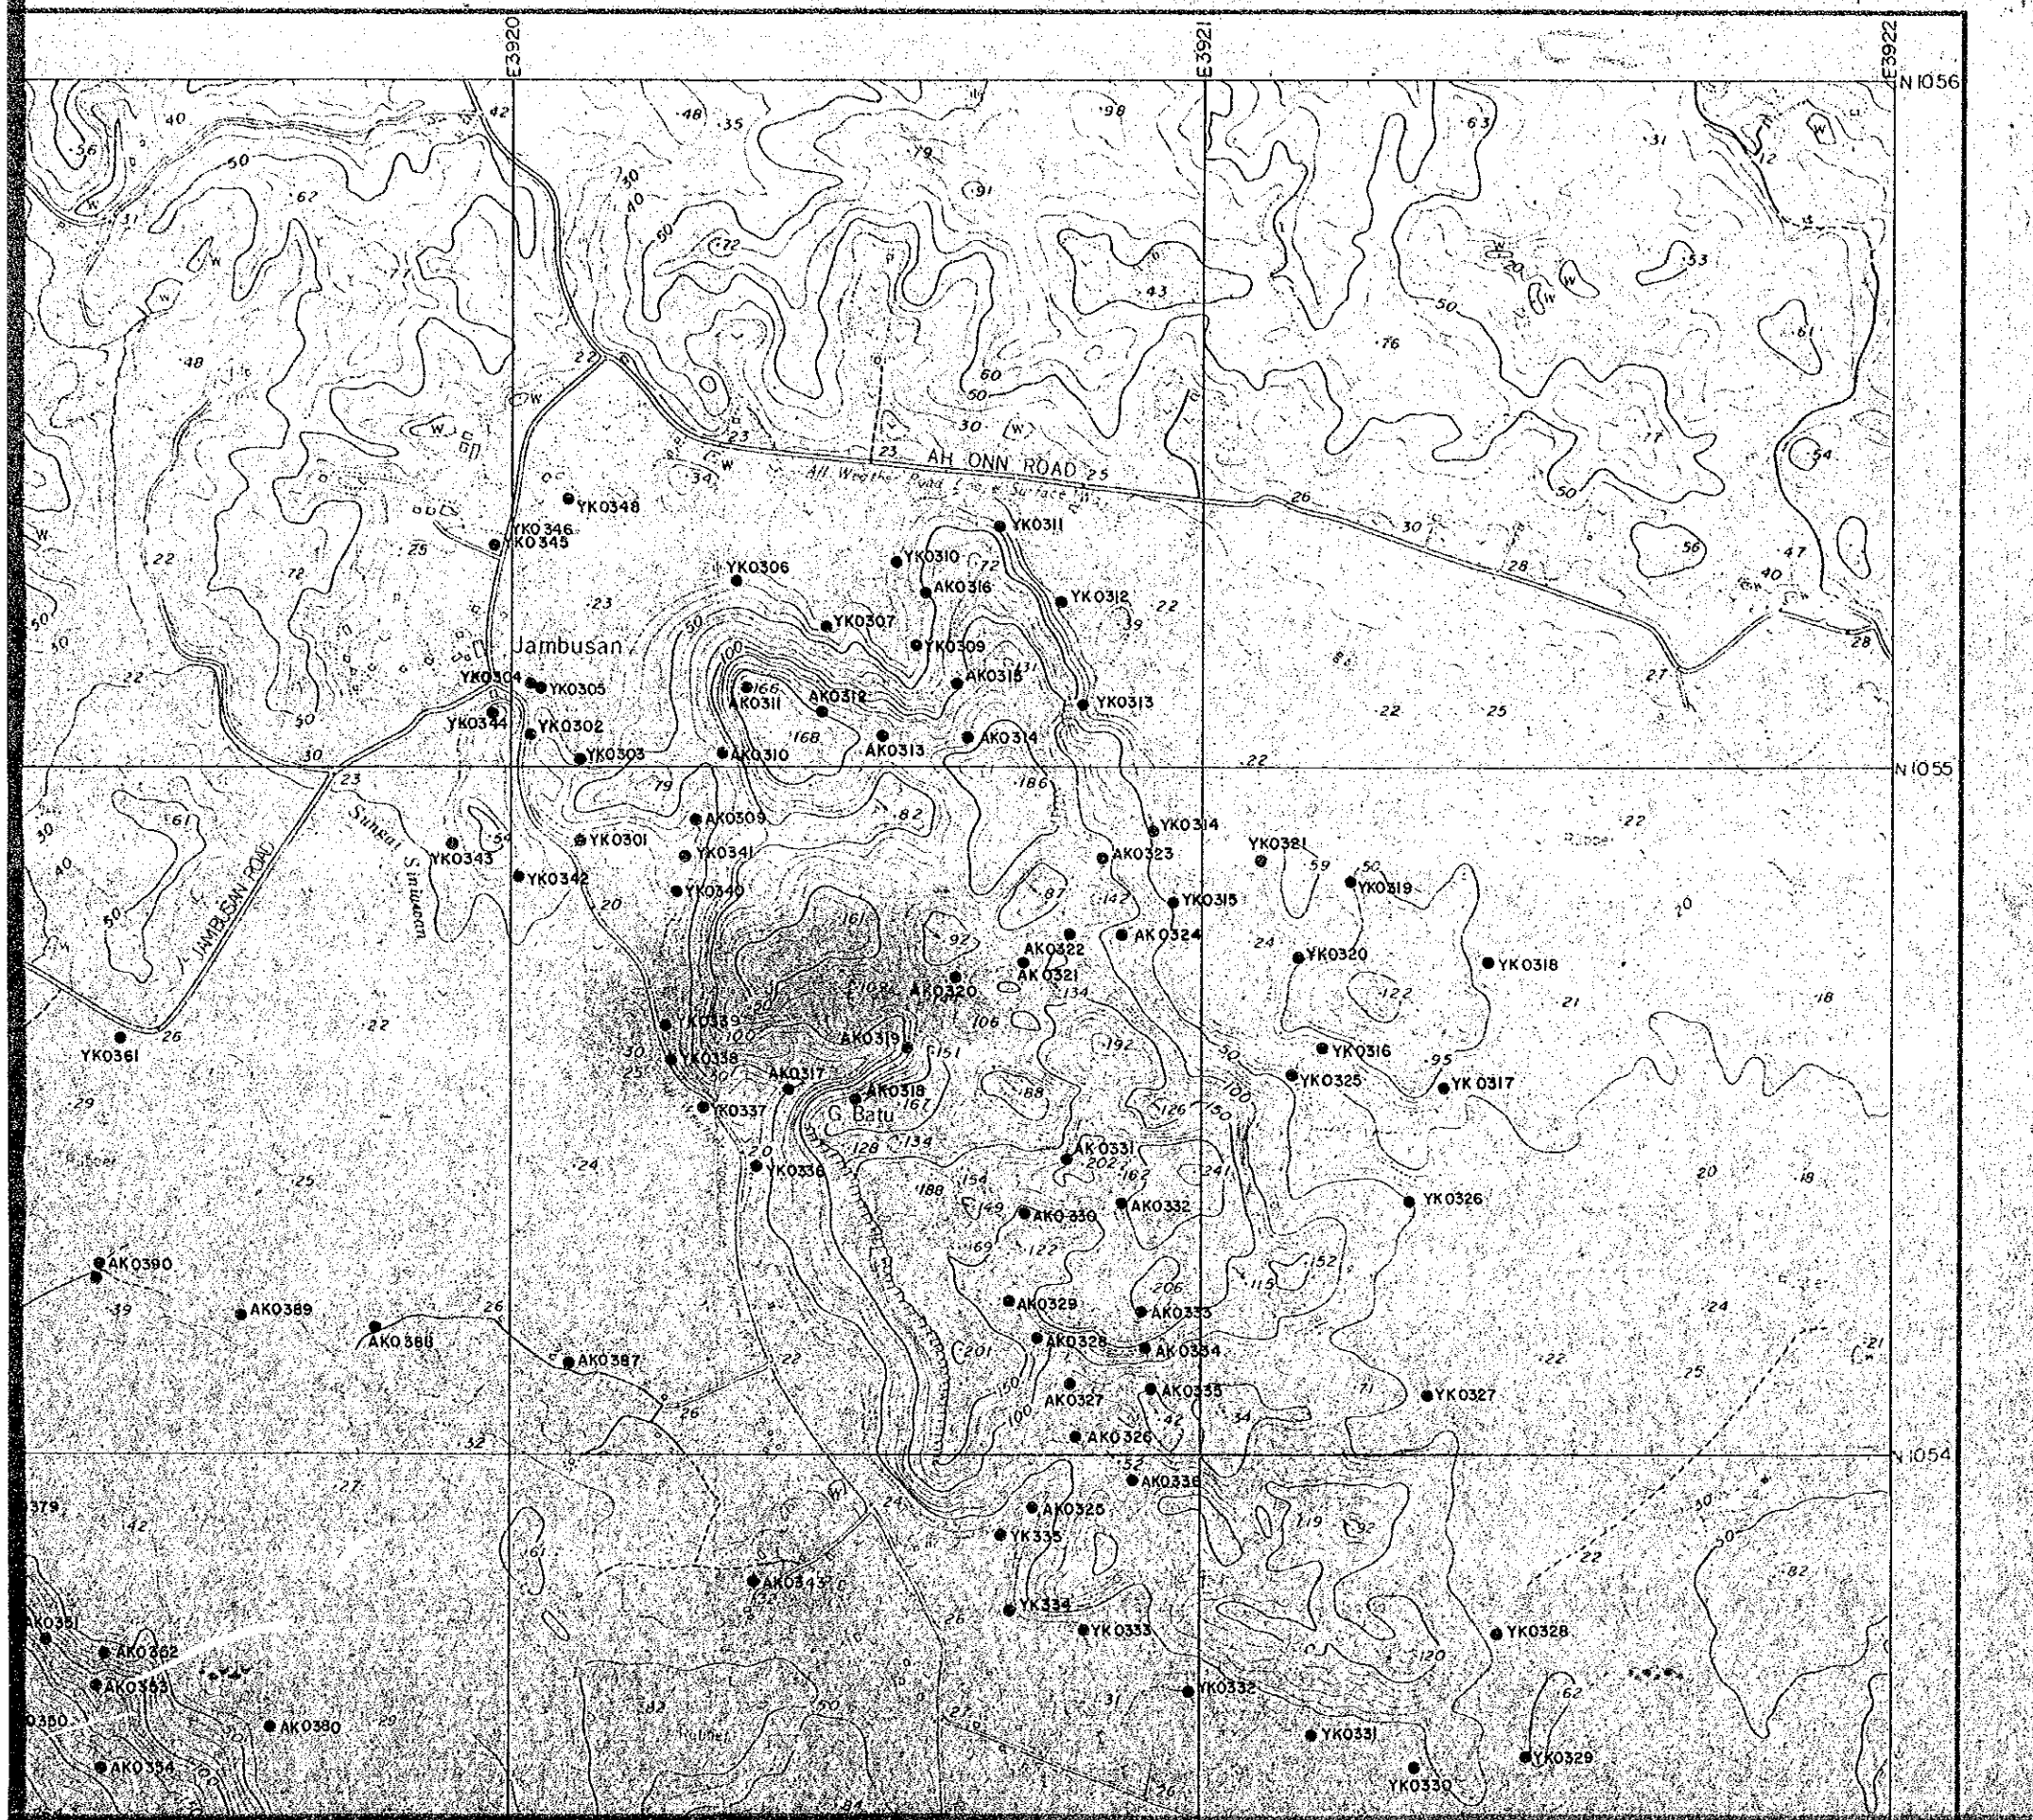

LOCATION MAP

国際協力事業団
10445
図部資料室蔵書

MINERAL EXPLORATION
BAU AREA
WEST SARAWAK, MALAYSIA
PHASE II

Location Map of Rock Samples
Jambusan-Tai Parit Area

JAPAN INTERNATIONAL COOPERATION AGENCY
METAL MINING AGENCY OF JAPAN
GEOLOGICAL SURVEY OF MALAYSIA