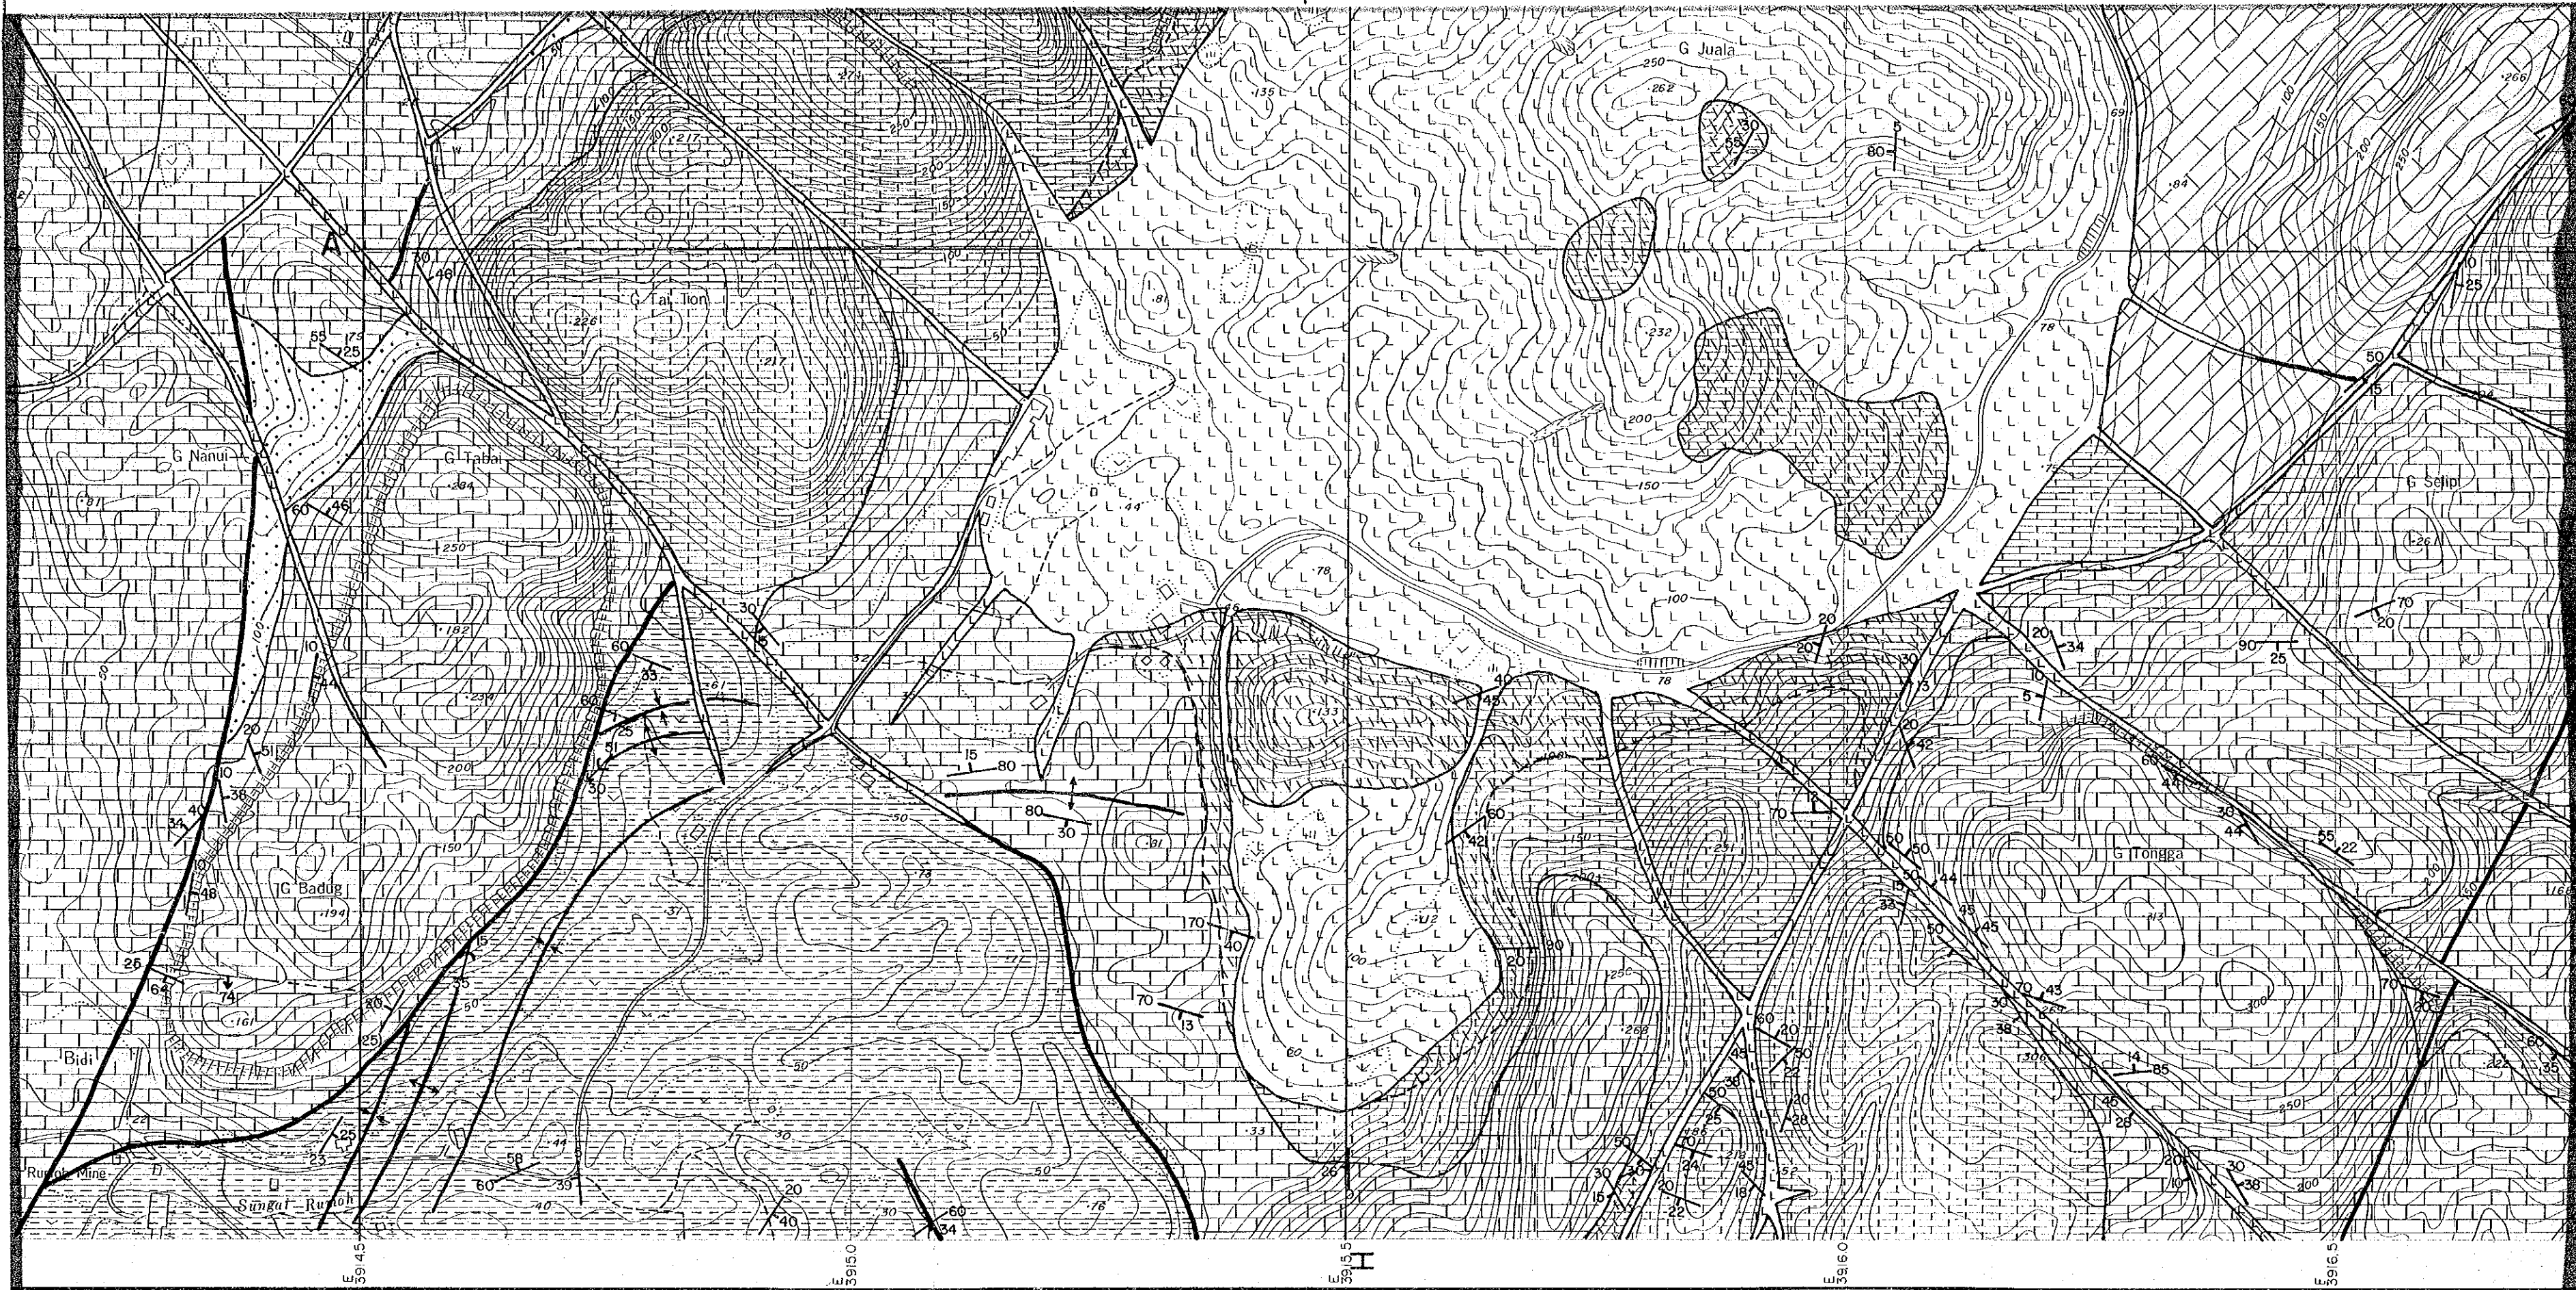

MAP I-1 GEOLOGICAL MAP OF  
JAMBUSAN-TAI PARIT AREA,BAU 4-1

国際協力事業団  
10445  
図書資料室蔵書  
Map 1-1 (F)

MINERAL EXPLORATION  
BAU AREA  
WEST SARAWAK, MALAYSIA  
PHASE II

Geological Map of  
Jambusan-Tai Parit Area (I)

Gunung Juala

SP 2778/1/84

INDEX

4-1	4-2
4-3	4-4

LOCATION

1 : 5,000

METAL MINING AGENCY OF  
PREPARED BY DAIDOKOSOKU

METAL MINING AGENCY OF JAPAN  
PREPARED BY DAIDOKOSOKU