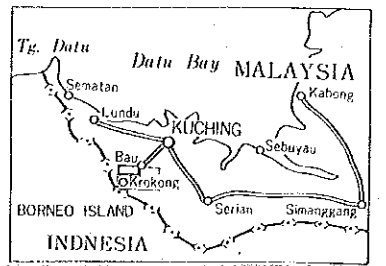

Gunung Juala

SP 2778/1/84

INDEX

4-1	4-2
4-3	4-4

LOCATION

1 : 5,000

METAL MINING AGENCY OF  
PREPARED BY DAIDOKOSOKU

METAL MINING AGENCY OF JAPAN  
PREPARED BY DAIDOKOSOKU