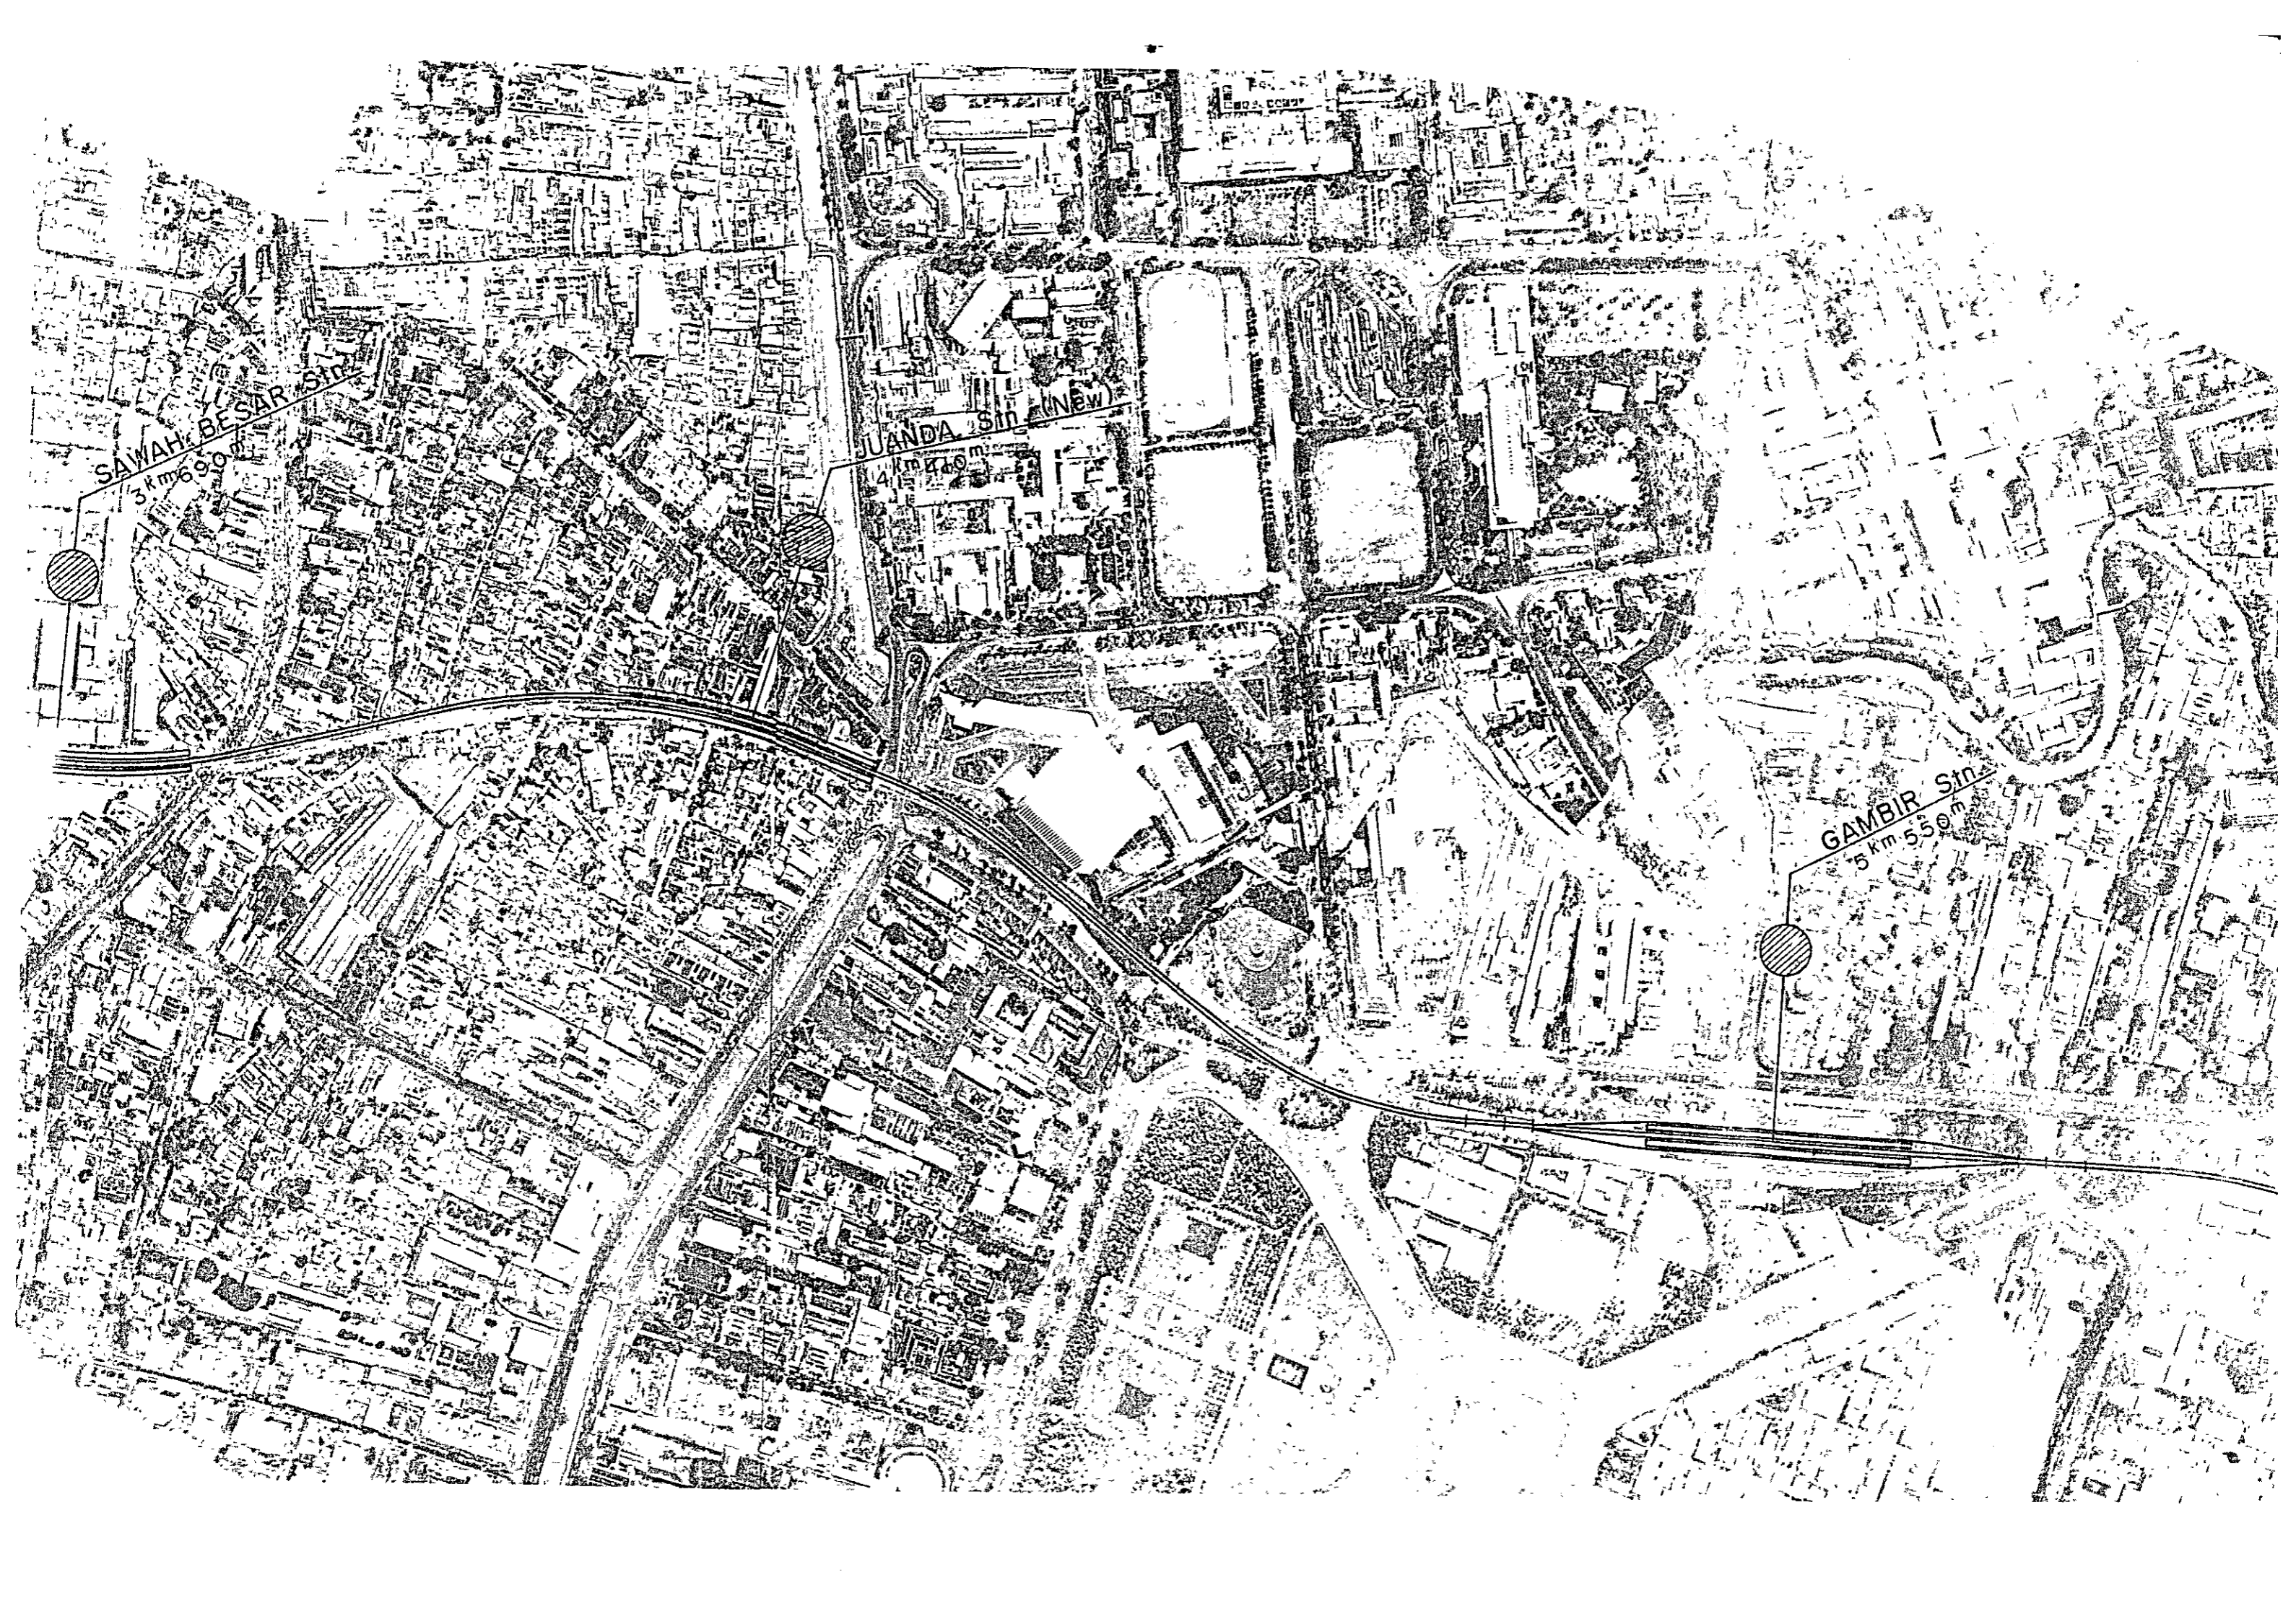

PHOTO MOSAIC
INDONESIAN STATE RAILWAYS (PJKA) CENTER
(Jakarta Kota~Manggarai)

1 : 5,000

PHOTOGRAPHY 1979

PHOTO MOSAIC
INDONESIAN STATE RAILWAYS (PJKA) CENTRAL LINE
(Jakarta Kota~Manggarai)
1 : 5,000
PHOTOGRAPHY 1979

SAWAH BESAR SIA
3 km 690 m

JUANDA SIA (NEW)
4 km 410 m

GAMBIR SIA
5 km 550 m

GAMBIR Stn
5 km 550 m

GONDANGDIA Stn (New)
5 km 650 m

NEW YORK
BRAND
STREET

JICA