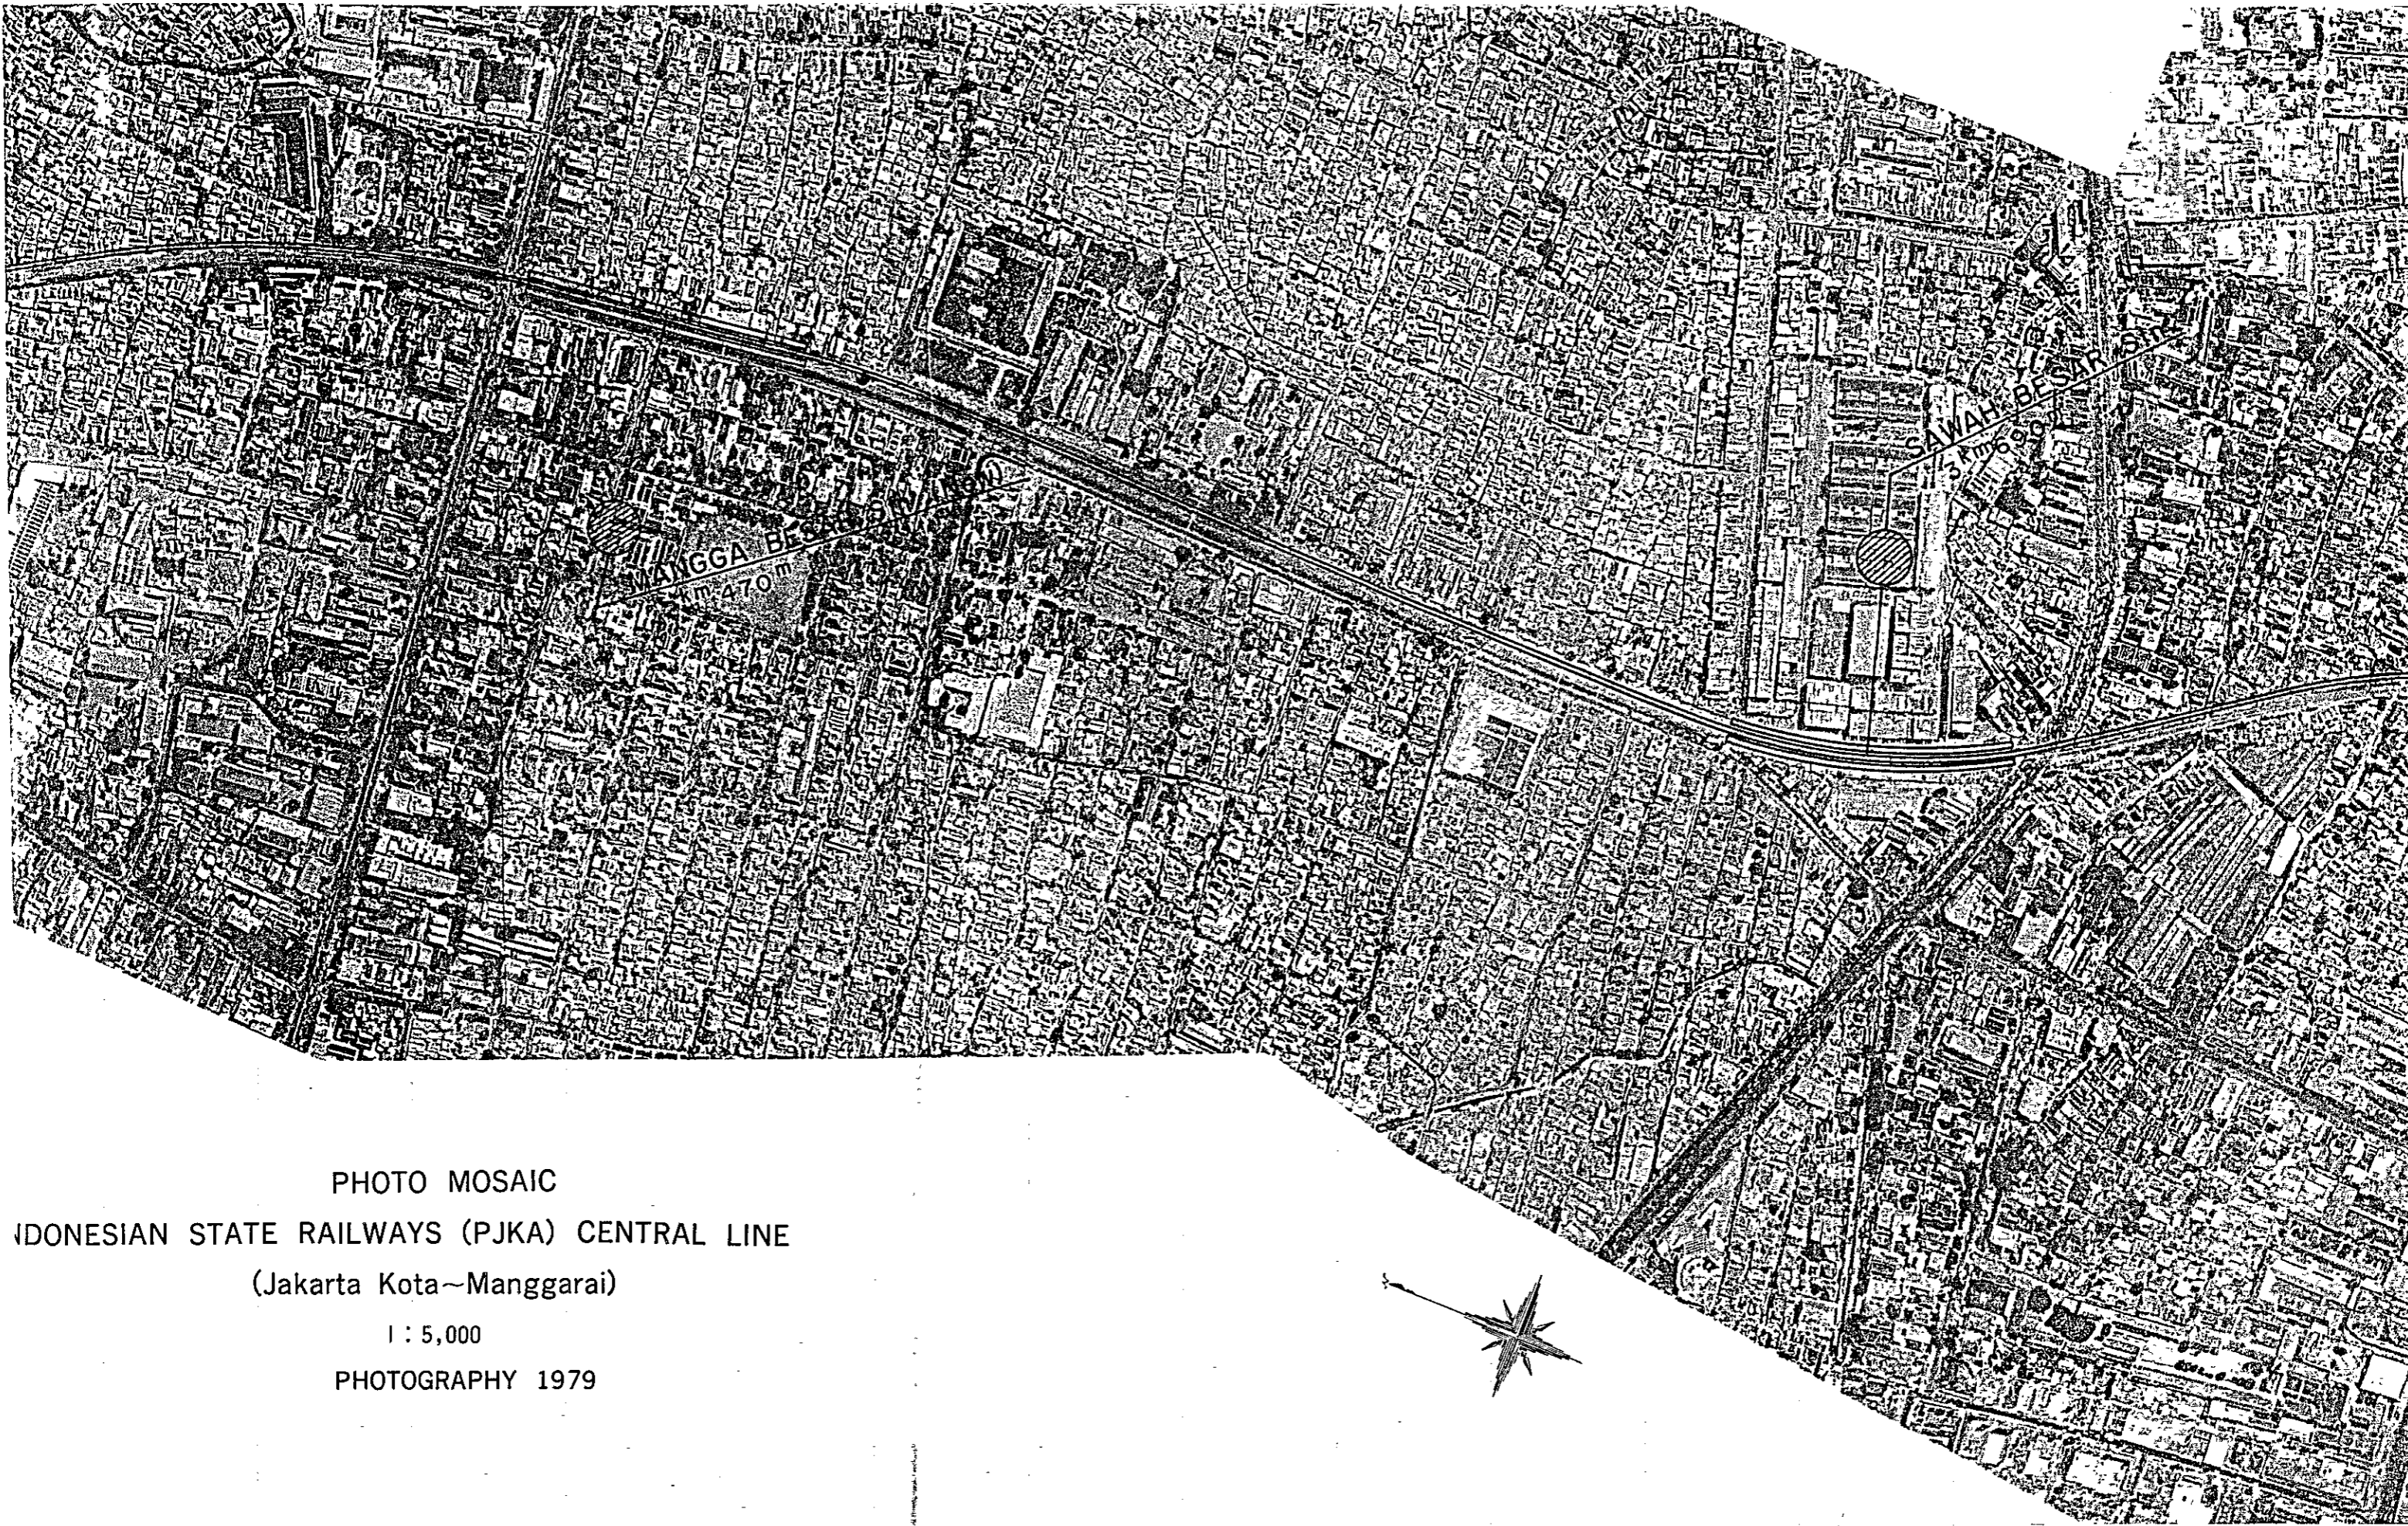

PHOTO MOSAIC
INDONESIAN STATE RAILWAYS (PJKA) CENTER
(Jakarta Kota~Manggarai)

1 : 5,000

PHOTOGRAPHY 1979

PHOTO MOSAIC
INDONESIAN STATE RAILWAYS (PJKA) CENTRAL LINE
(Jakarta Kota~Manggarai)
1 : 5,000
PHOTOGRAPHY 1979

SAWAH BESAR SIA
3 km 690 m

JUANDA SIA (NEW)
4 km 410 m

GAMBIR SIA
5 km 550 m

GAMBIR Stn
5 km 550 m

GONDANGDIA Stn (New)
5 km 650 m

NEW YORK
BRAND
STREET

JICA