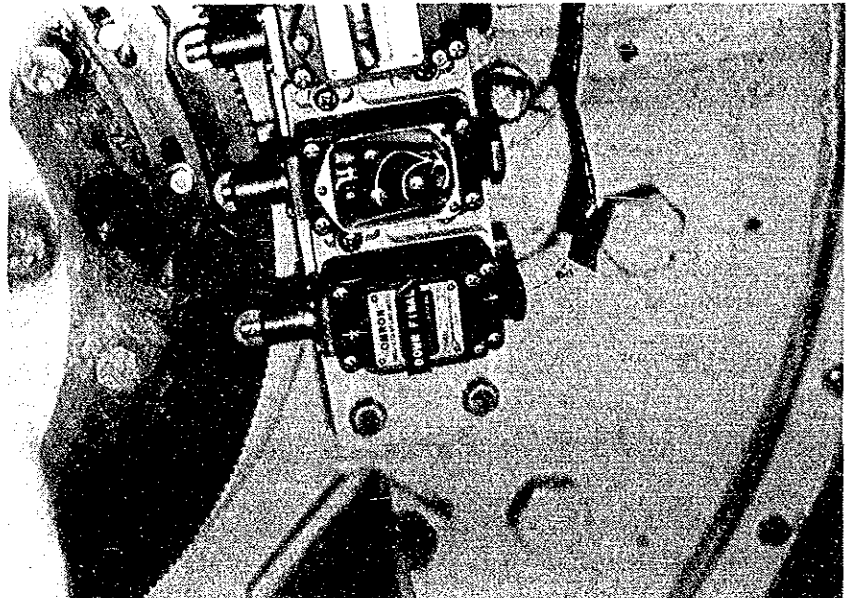

FILM NO.	Y	4	MEGA NO.	6
DATE			DATA	2.12.3
PLACE				

Inside view of EL Prelimit