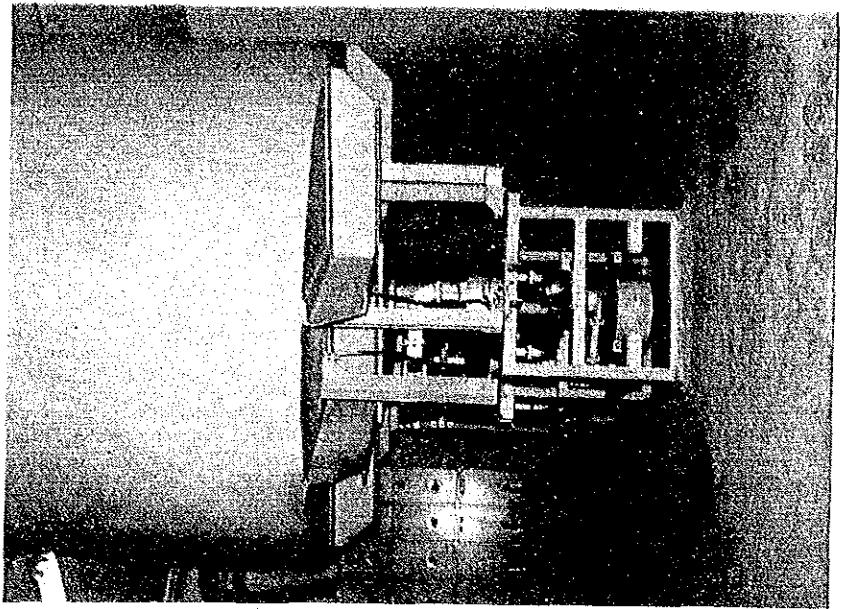

FILM NO.	M	2	MEGA NO.	7
DATE			DATA	2.9.1
PLACE				
Elevator Shaft & AZ Angle Det Assy