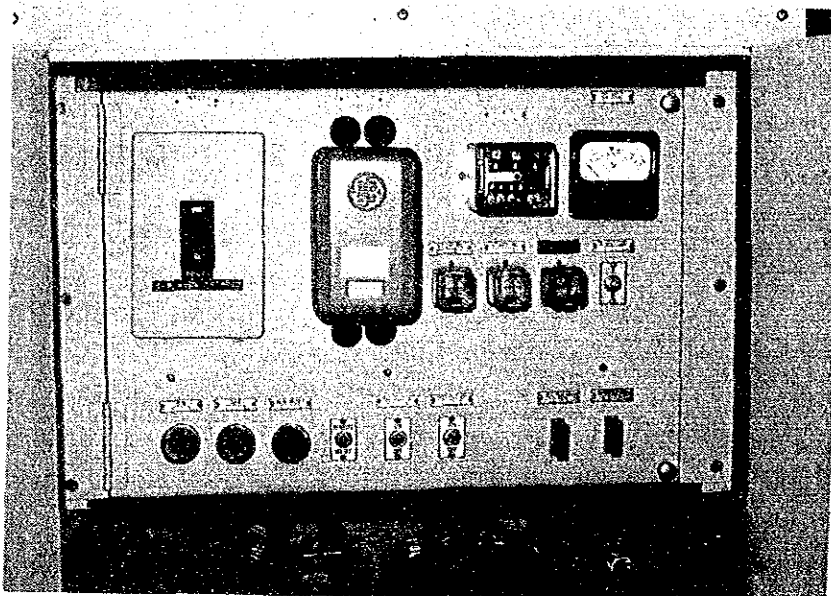

FILM NO.	Y	4	MEGA NO.	36
DATE			DATA	2.13.3
PLACE