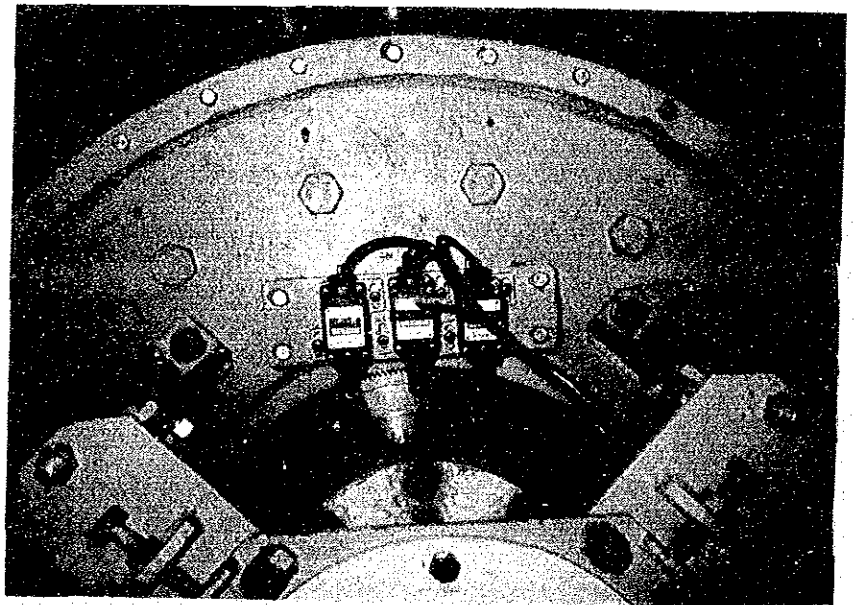

FILM NO.	M	1	MEGA NO.	8
DATE			DATA	2.12.1
PLACE				
EL Limit Switches