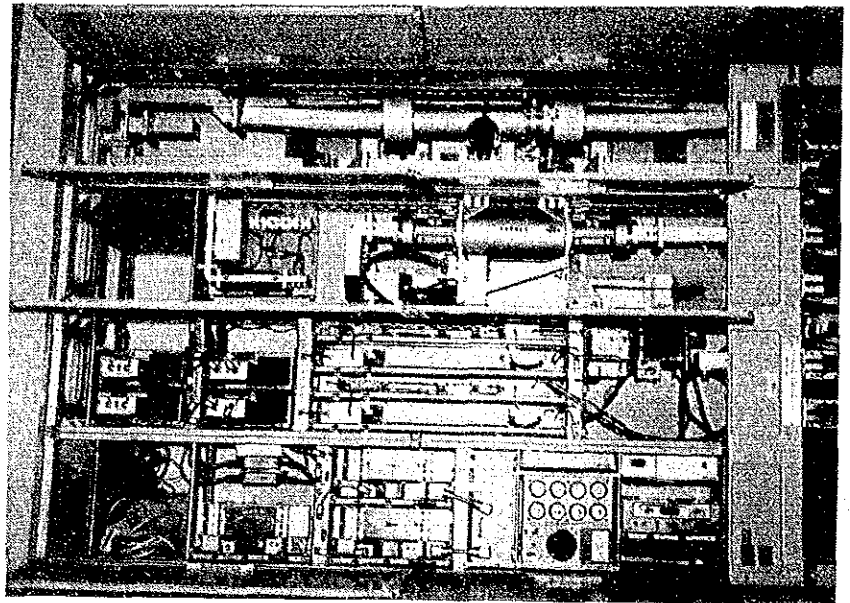

FILM NO.	M	2	MEGA NO.	18
DATE			DATA	2.8.1
PLACE				
Tracking down Converter & Tracking Receiver Test set