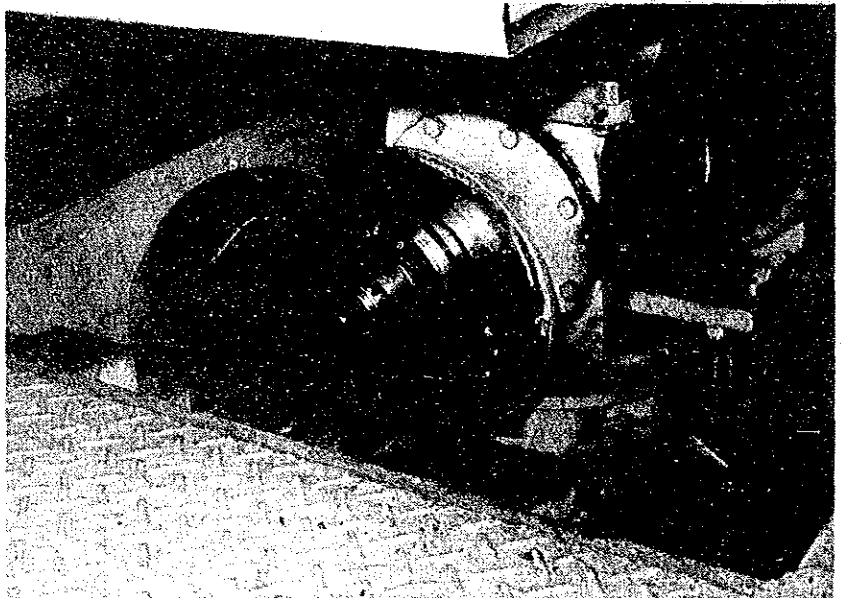

FILM NO.			MEGA NO.	
DATE			DATA	
PLACE