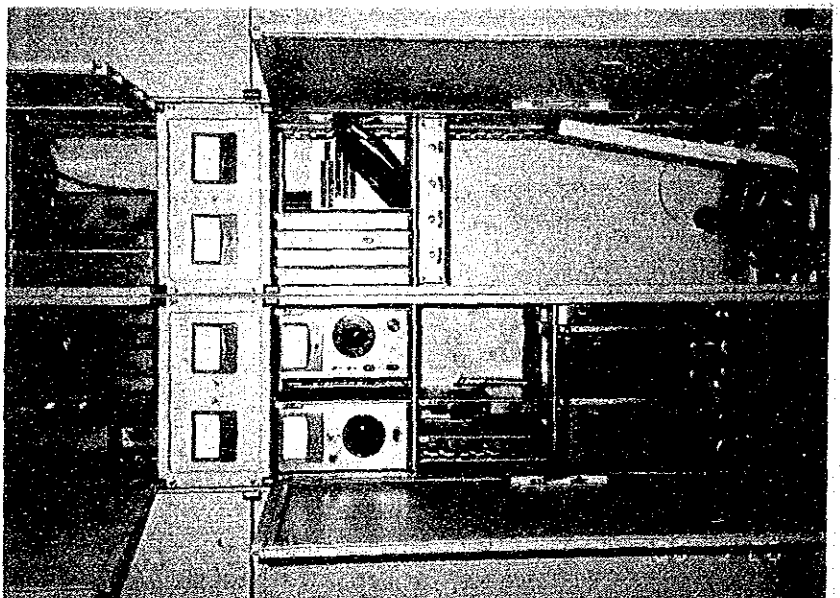

FILM NO.	M	1	MEGA NO.	31
DATE			DATA	2.7.2
PLACE				
Tracking Demodulator