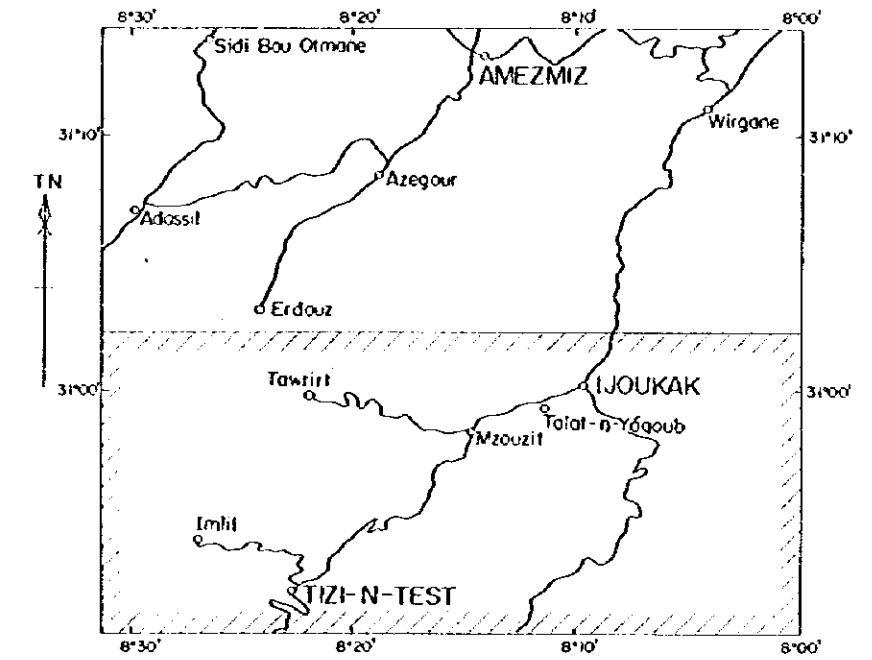

PORAR-N-TAKAWCHT

Talât-n-Yaqoub Fault

Ighir Fault

Ikarikouana

Isfane-n-Djalne

Gouria

Talât-n-Yaqoub

Jrar-Tadallil

Kmane

Cld

CIV

CIV

CIV

GEOLOGICAL MAP OF SOUTHERN AREA HAUT ATLAS OCCIDENTAL, MOROCCO

JAPAN INTERNATIONAL COOPERATION AGENCY
METAL MINING AGENCY OF JAPAN
JANUARY 1986
Prepared by MINDECO

Scale 1 : 50, 000