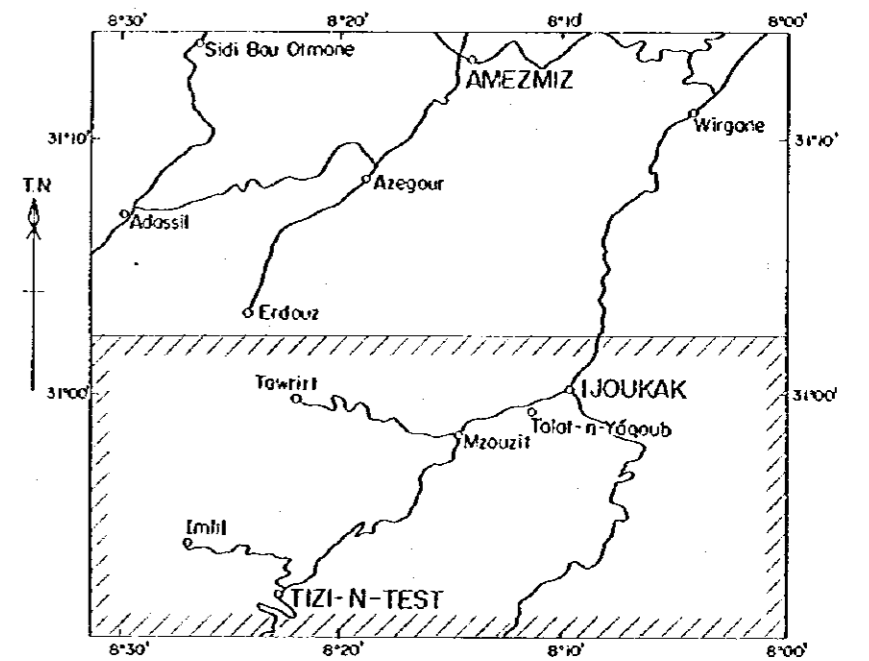

8°30' 8°25' 8°20'

GEOLOGICAL MAP OF SOUTHERN AREA HAUT ATLAS OCCIDENTAL, MOROCCO

JAPAN INTERNATIONAL COOPERATION AGENCY
METAL MINING AGENCY OF JAPAN
JANUARY 1986
Prepared by MINDECO

Scale 1 : 50, 000