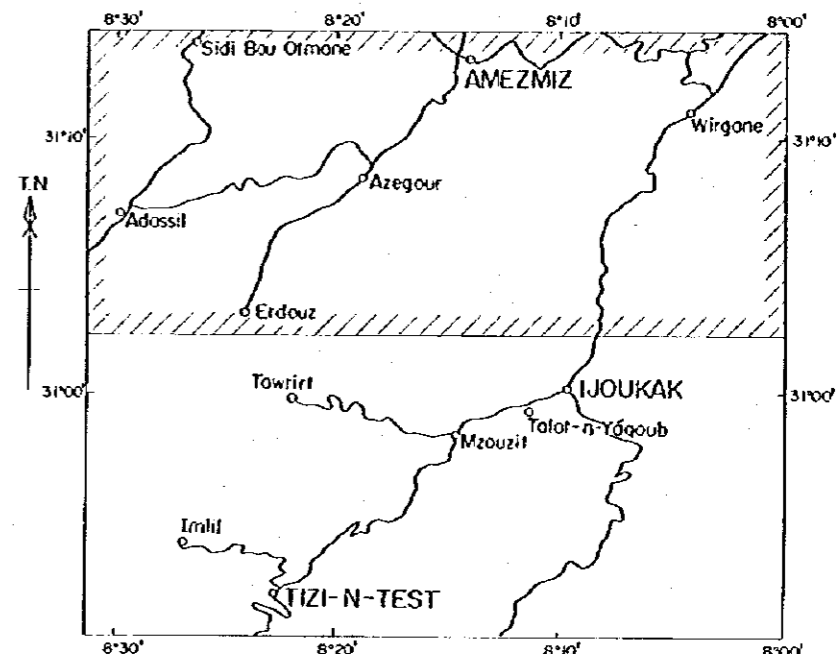

GEOLOGICAL MAP OF NORTHERN AREA HAUT ATLAS OCCIDENTAL, MOROCCO

JAPAN INTERNATIONAL COOPERATION AGENCY
METAL MINING AGENCY OF JAPAN
JANUARY 1986
Prepared by MINDECO

Scale 1 : 50, 000