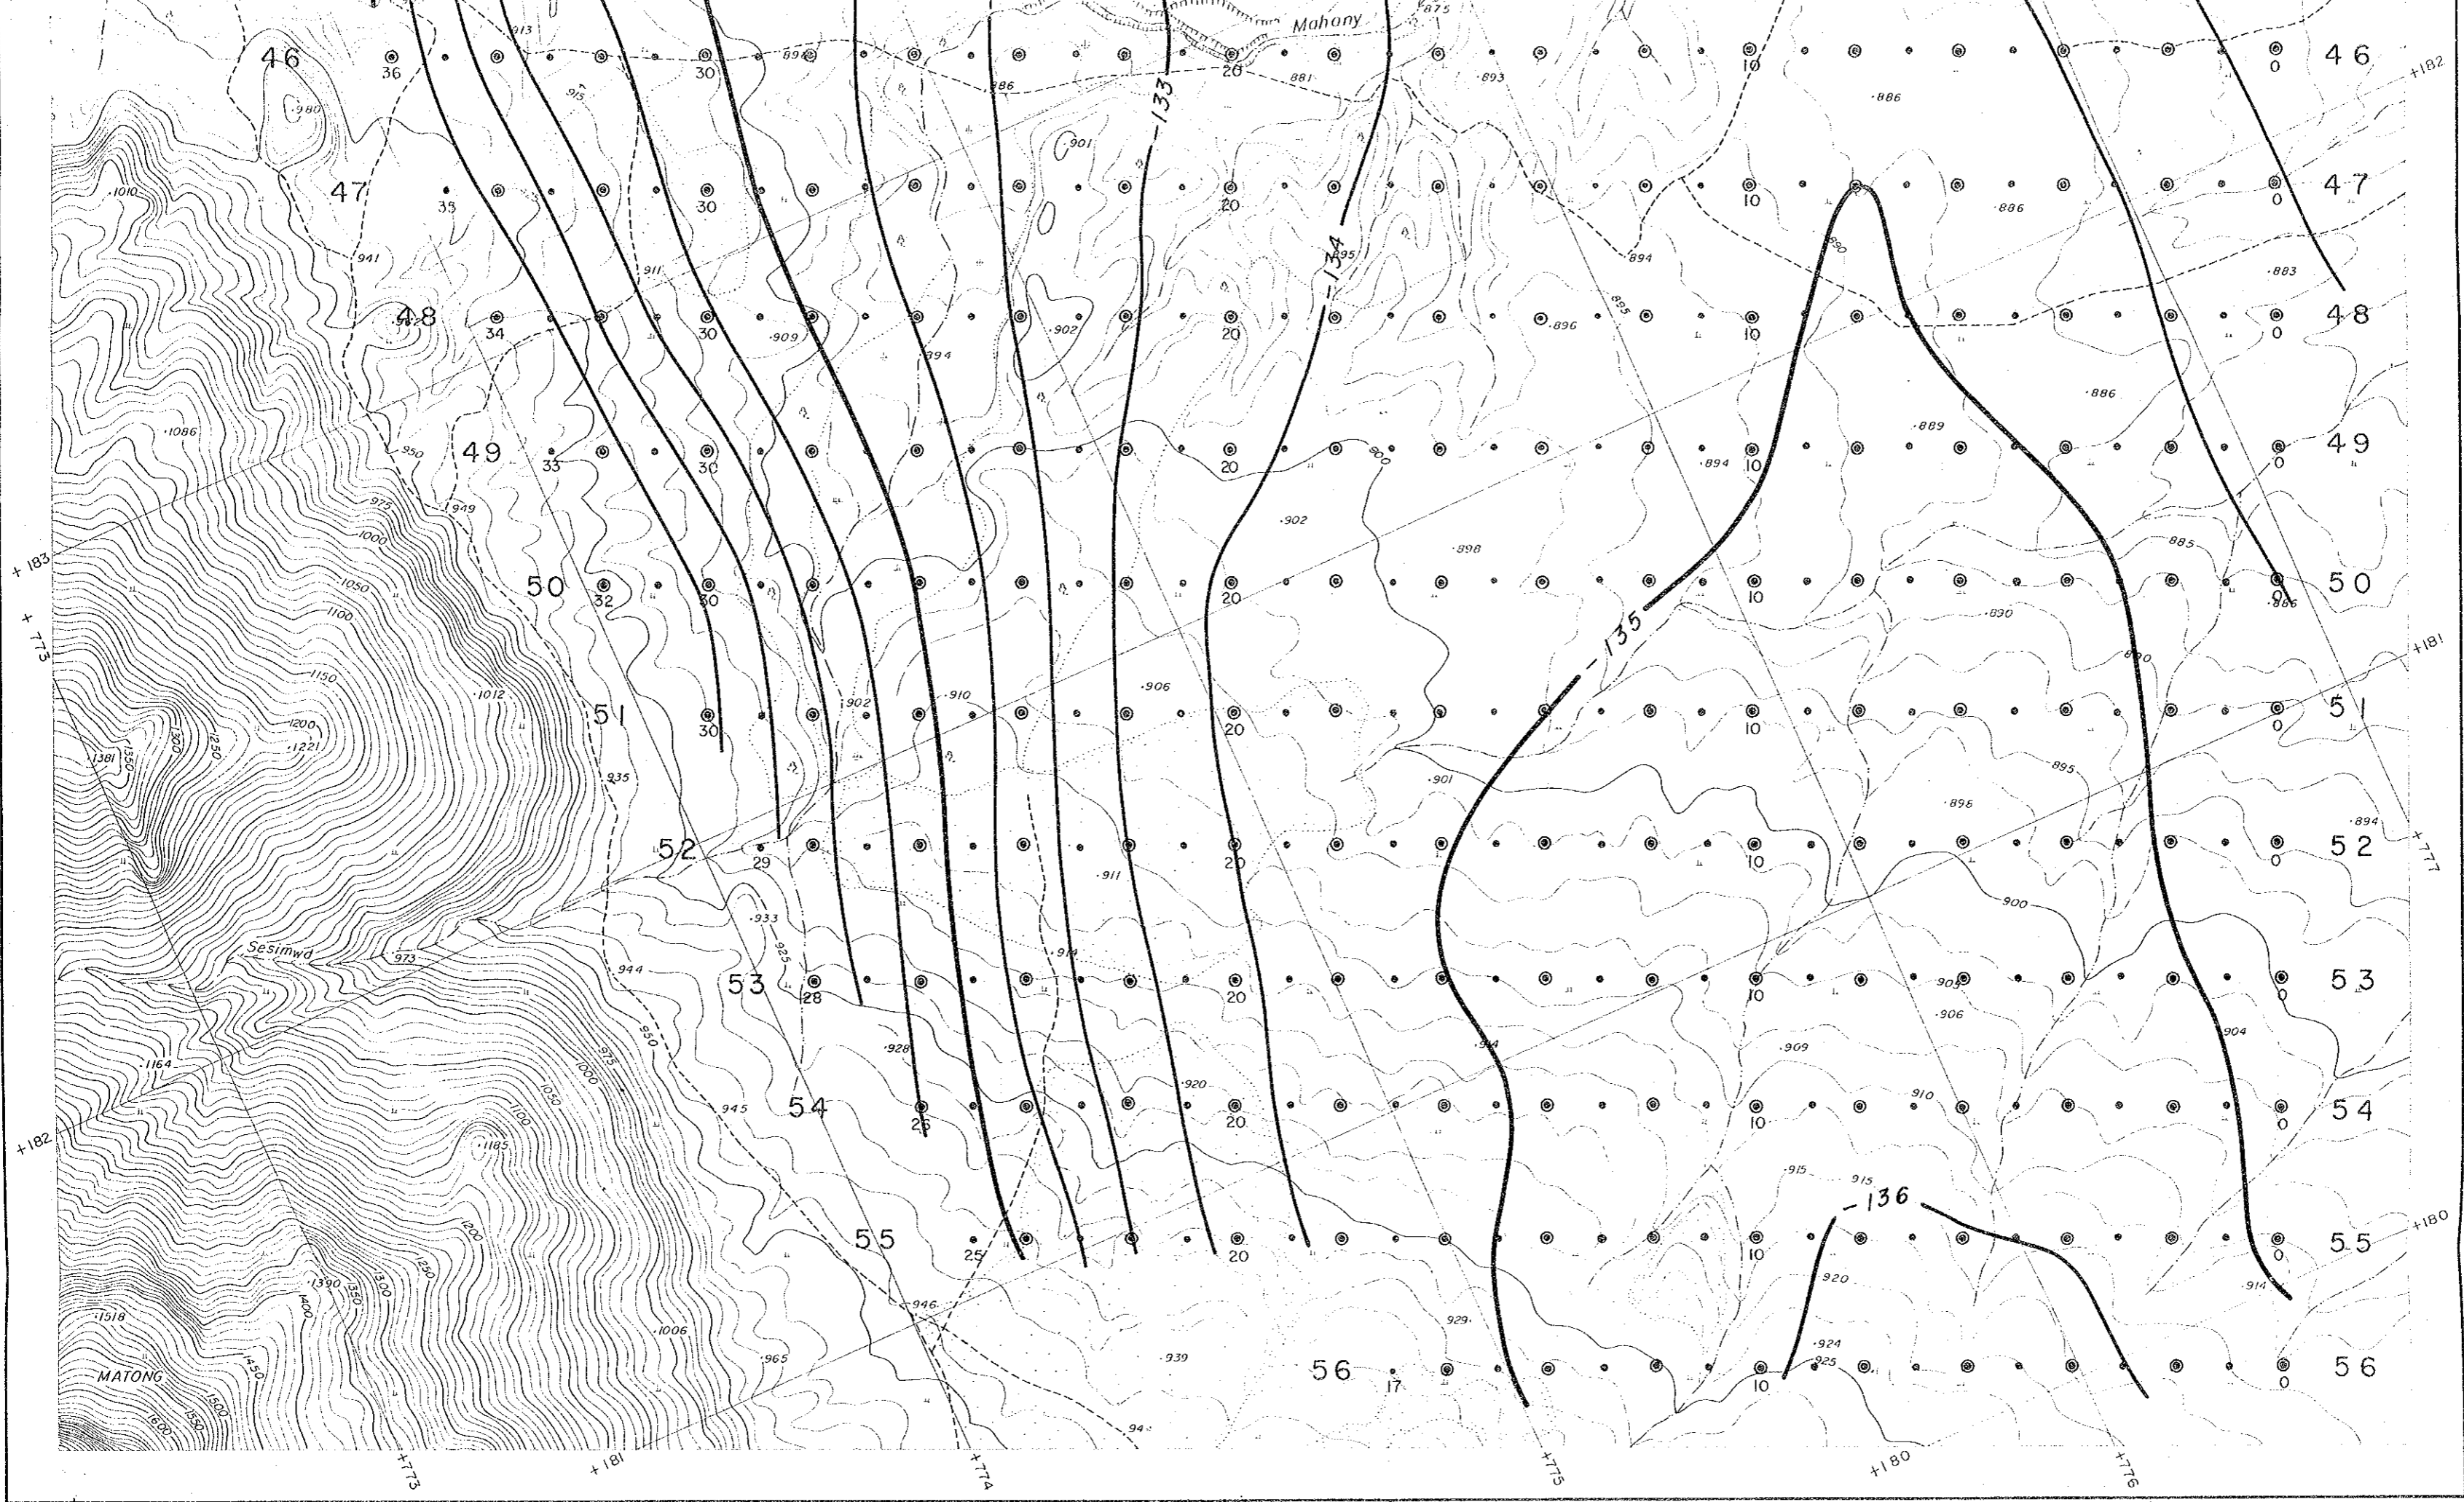

0 100

• Magnet
 10
 • Magnet
 10

JAPAN INTERNATIONAL COOPERATION AGENCY
 METAL MINING AGENCY OF JAPAN
 December 1985

LEGEND

- Magnetic Observation Point and its Number
- ⊙ Magnetic and Gravity Observation Point and its Number
- ~ 1 mgal
- ~ 5 mgal