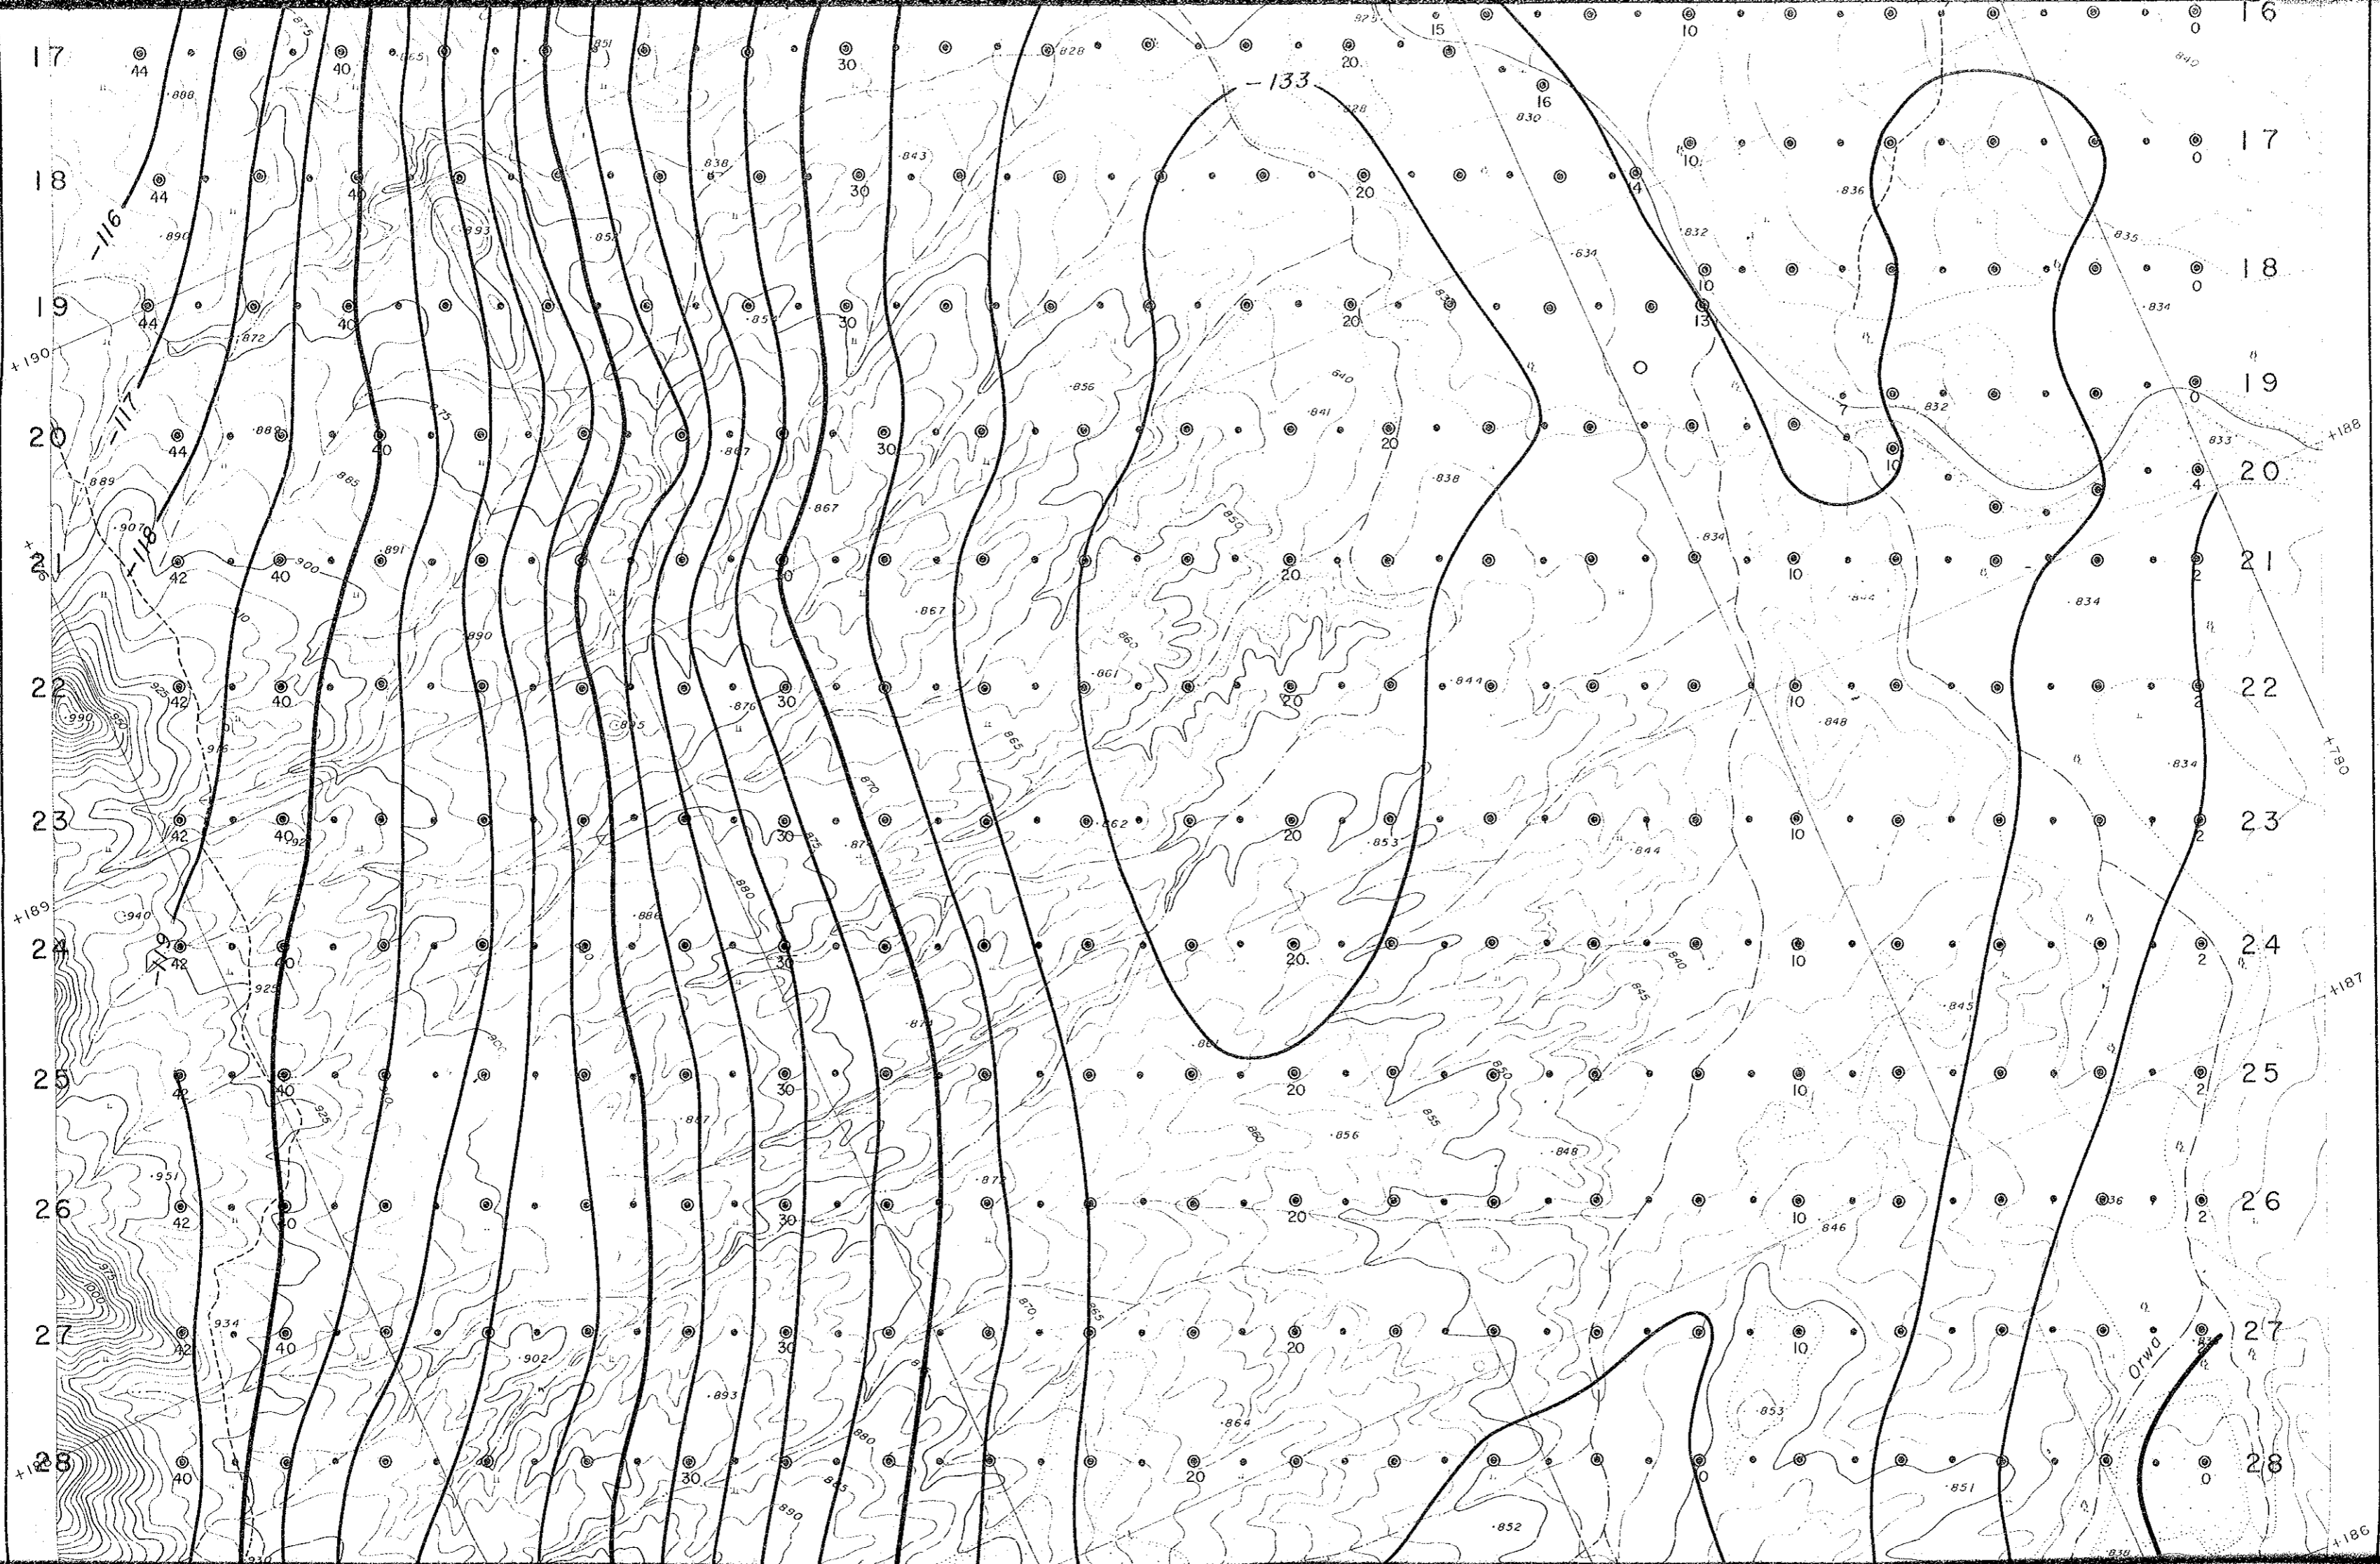

0 100

• Magne
10
● Magne
10

Scale 1:10,000

LEGEND

- 10 Magnetic Observation Point and its Number
- ⊙ 10 Magnetic and Gravity Observation Point and its Number

ROGO

ICHEPONDOL

Orwa

0 100

• Magnet
 10
 • Magnet
 10

JAPAN INTERNATIONAL COOPERATION AGENCY
 METAL MINING AGENCY OF JAPAN
 December 1985

LEGEND

- Magnetic Observation Point and its Number
- ⊙ Magnetic and Gravity Observation Point and its Number
- ~ 1 mgal
- ~ 5 mgal