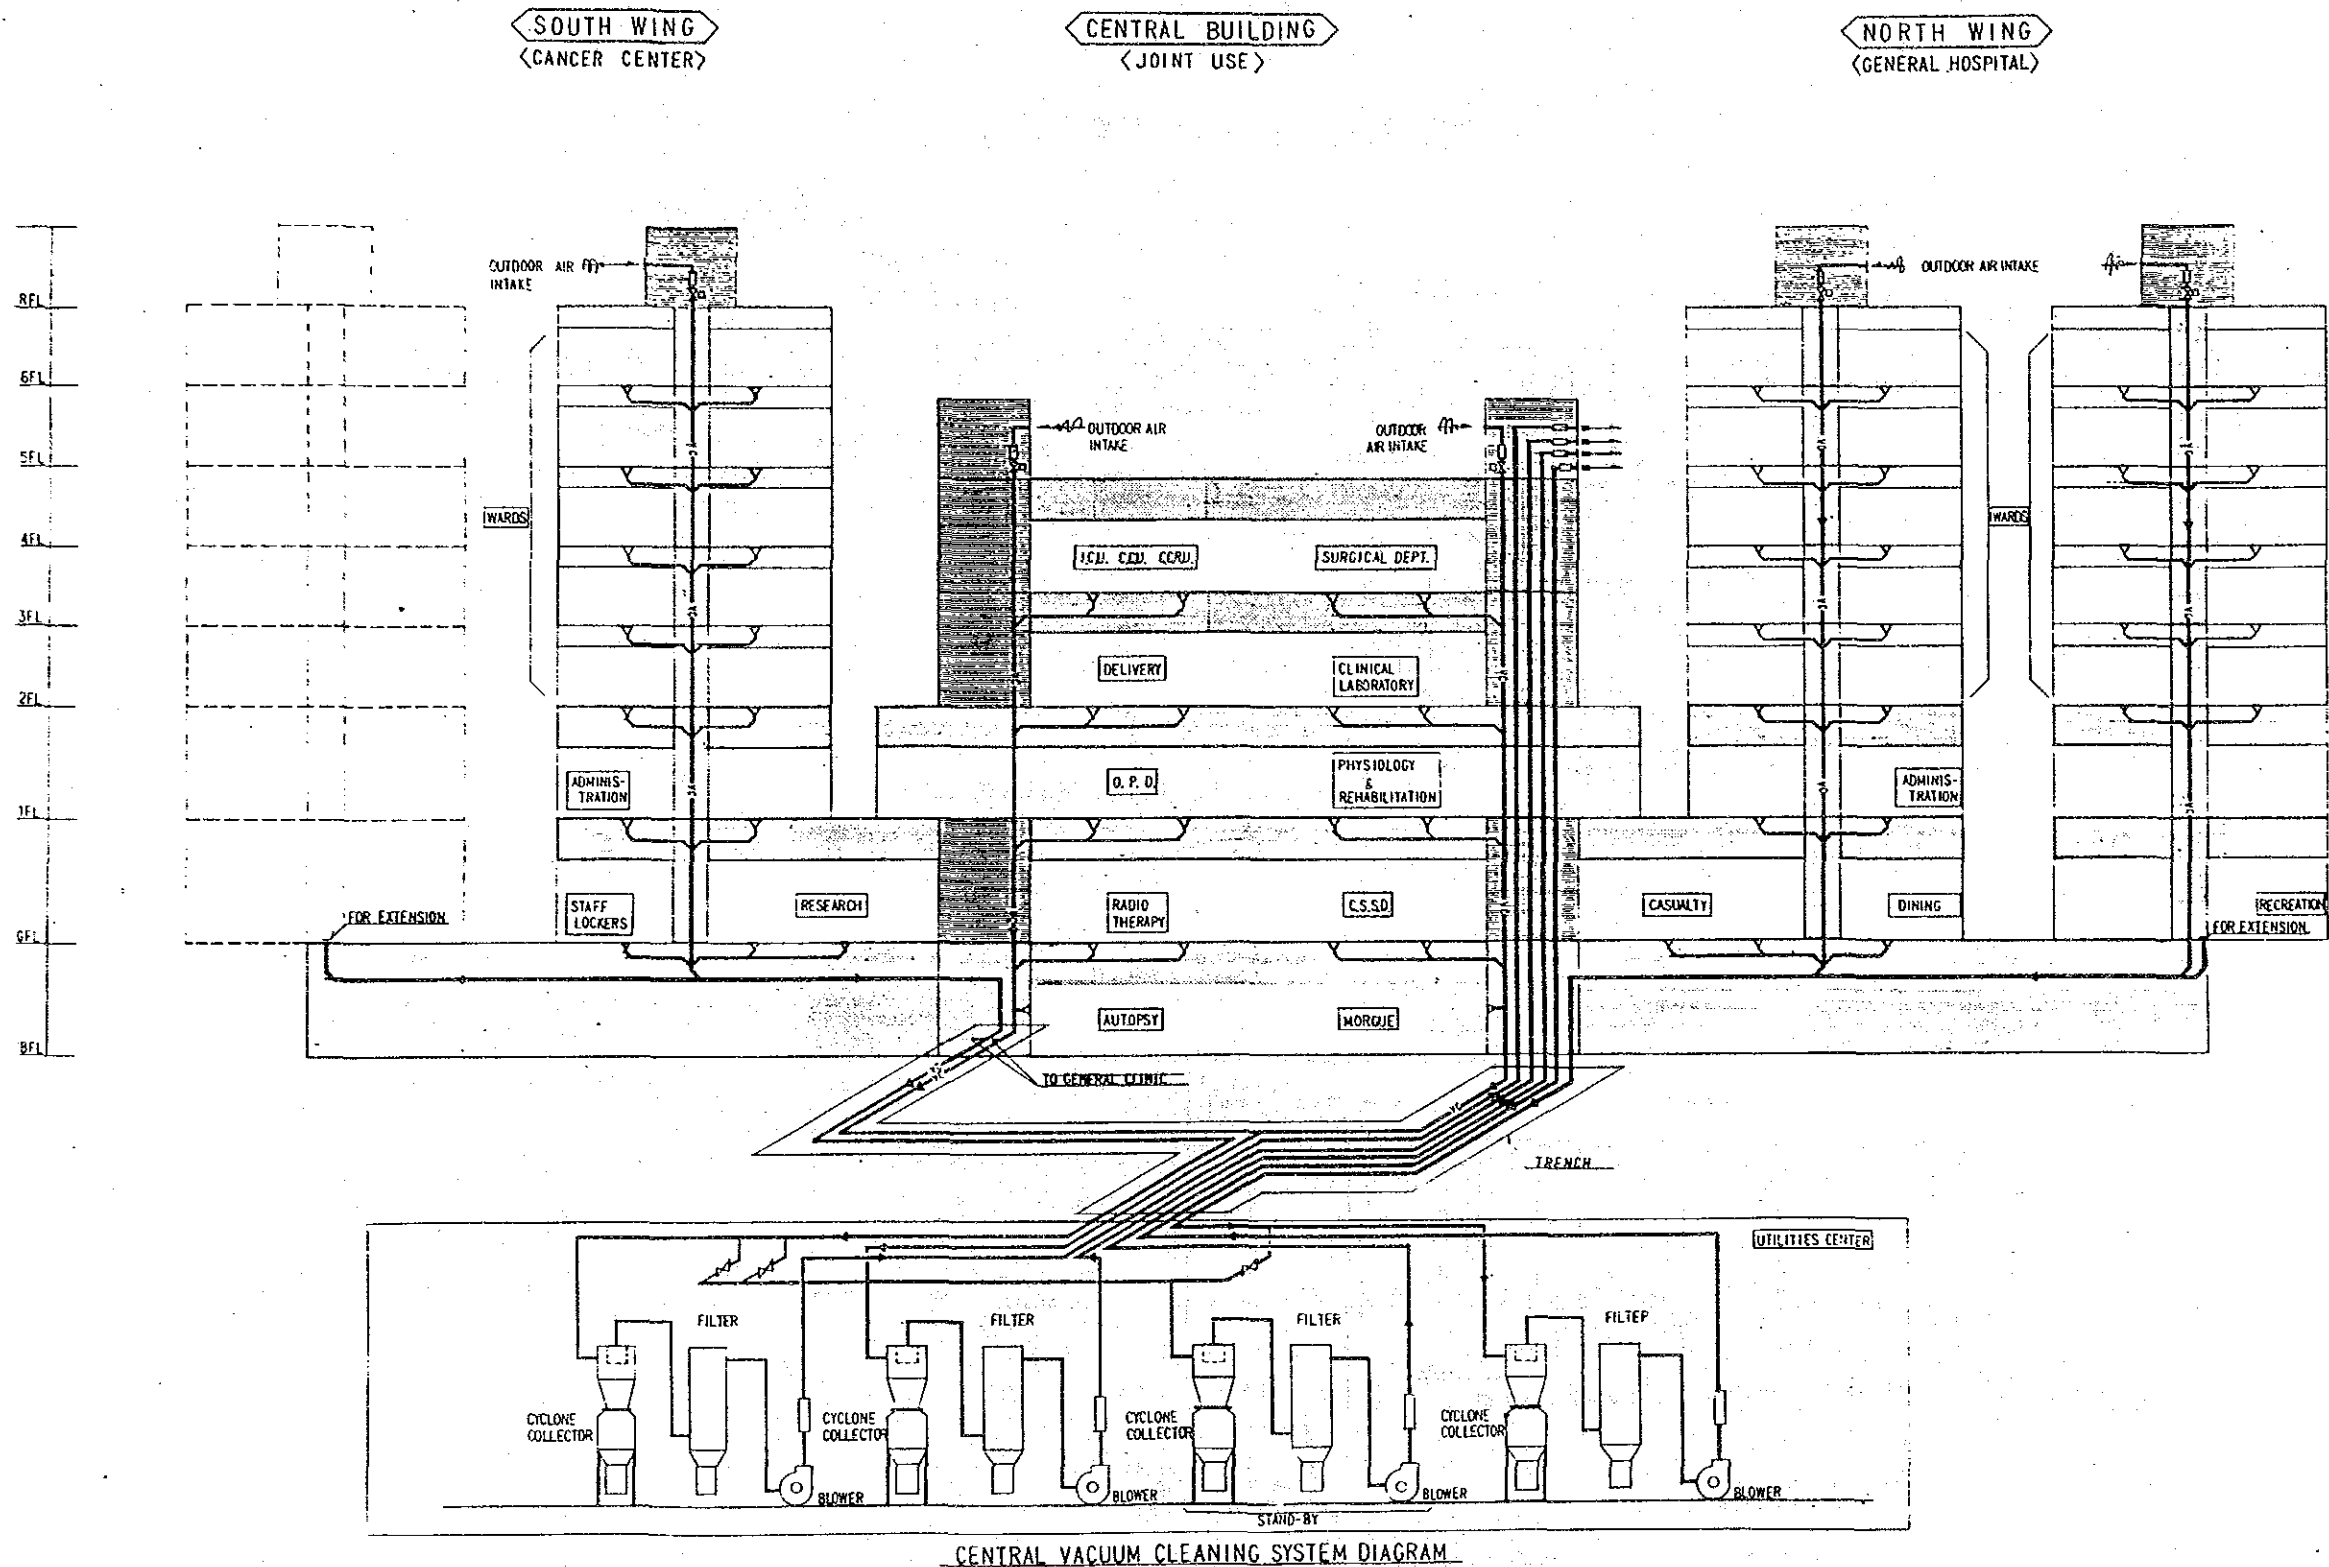

SYMBOL  
 PUMP

RADIOACTIVE WASTE WATER TREATMENT DIAGRAM

RECYCLED WATER SUPPLY SYSTEM DIAGRAM

294,000  
243,000  
36,000

94,000 | 156,000 | 37,000 | 111,000  
398,000

SYMBOLS

RF	RECEIVING FACILITIES
SS	SUB-STATION
DP	DISTRIBUTION PANEL
Tr	TRANSFORMER
MDF	MAIN DISTRIBUTION FRAME
IDF	INTERMEDIATE DISTRIBUTION FRAME
—	POWER
- - -	TELEPHONE