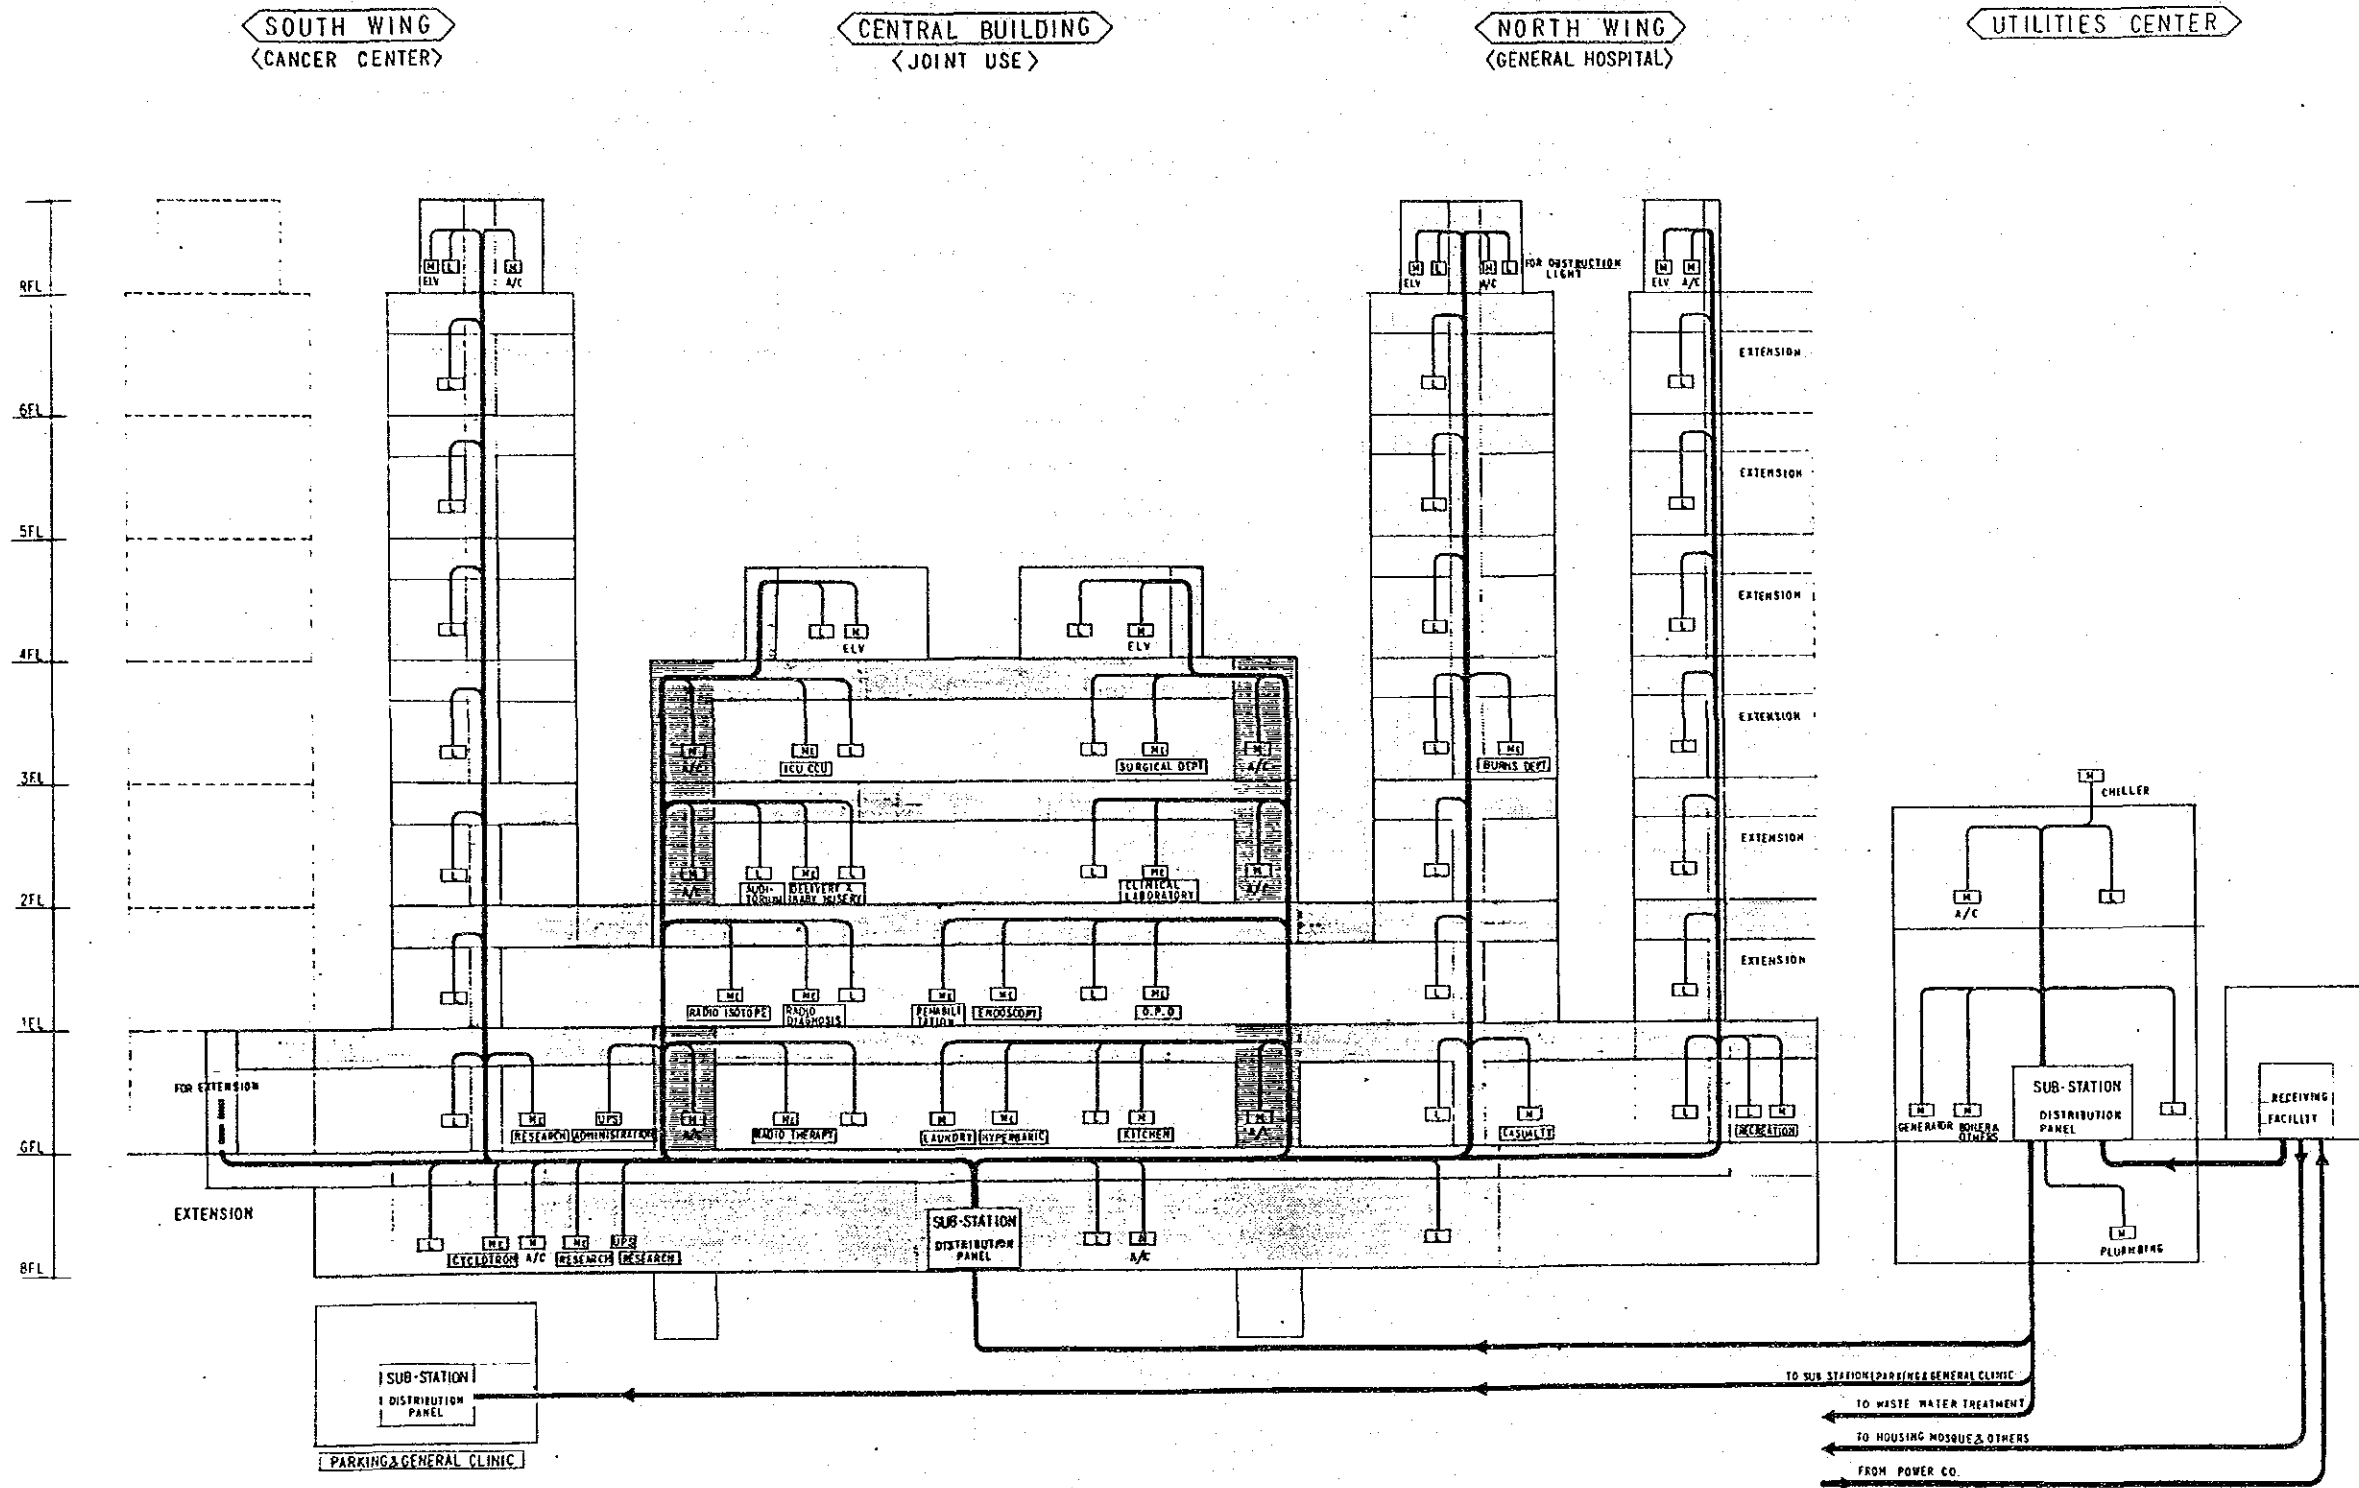

SYMBOL  
 PUMP

RADIOACTIVE WASTE WATER TREATMENT DIAGRAM

RECYCLED WATER SUPPLY SYSTEM DIAGRAM

294,000  
243,000  
36,000

94,000 | 156,000 | 37,000 | 111,000  
398,000

SYMBOLS

RF	RECEIVING FACILITIES
SS	SUB-STATION
DP	DISTRIBUTION PANEL
Tr	TRANSFORMER
MDF	MAIN DISTRIBUTION FRAME
IDF	INTERMEDIATE DISTRIBUTION FRAME
—	POWER
- - -	TELEPHONE