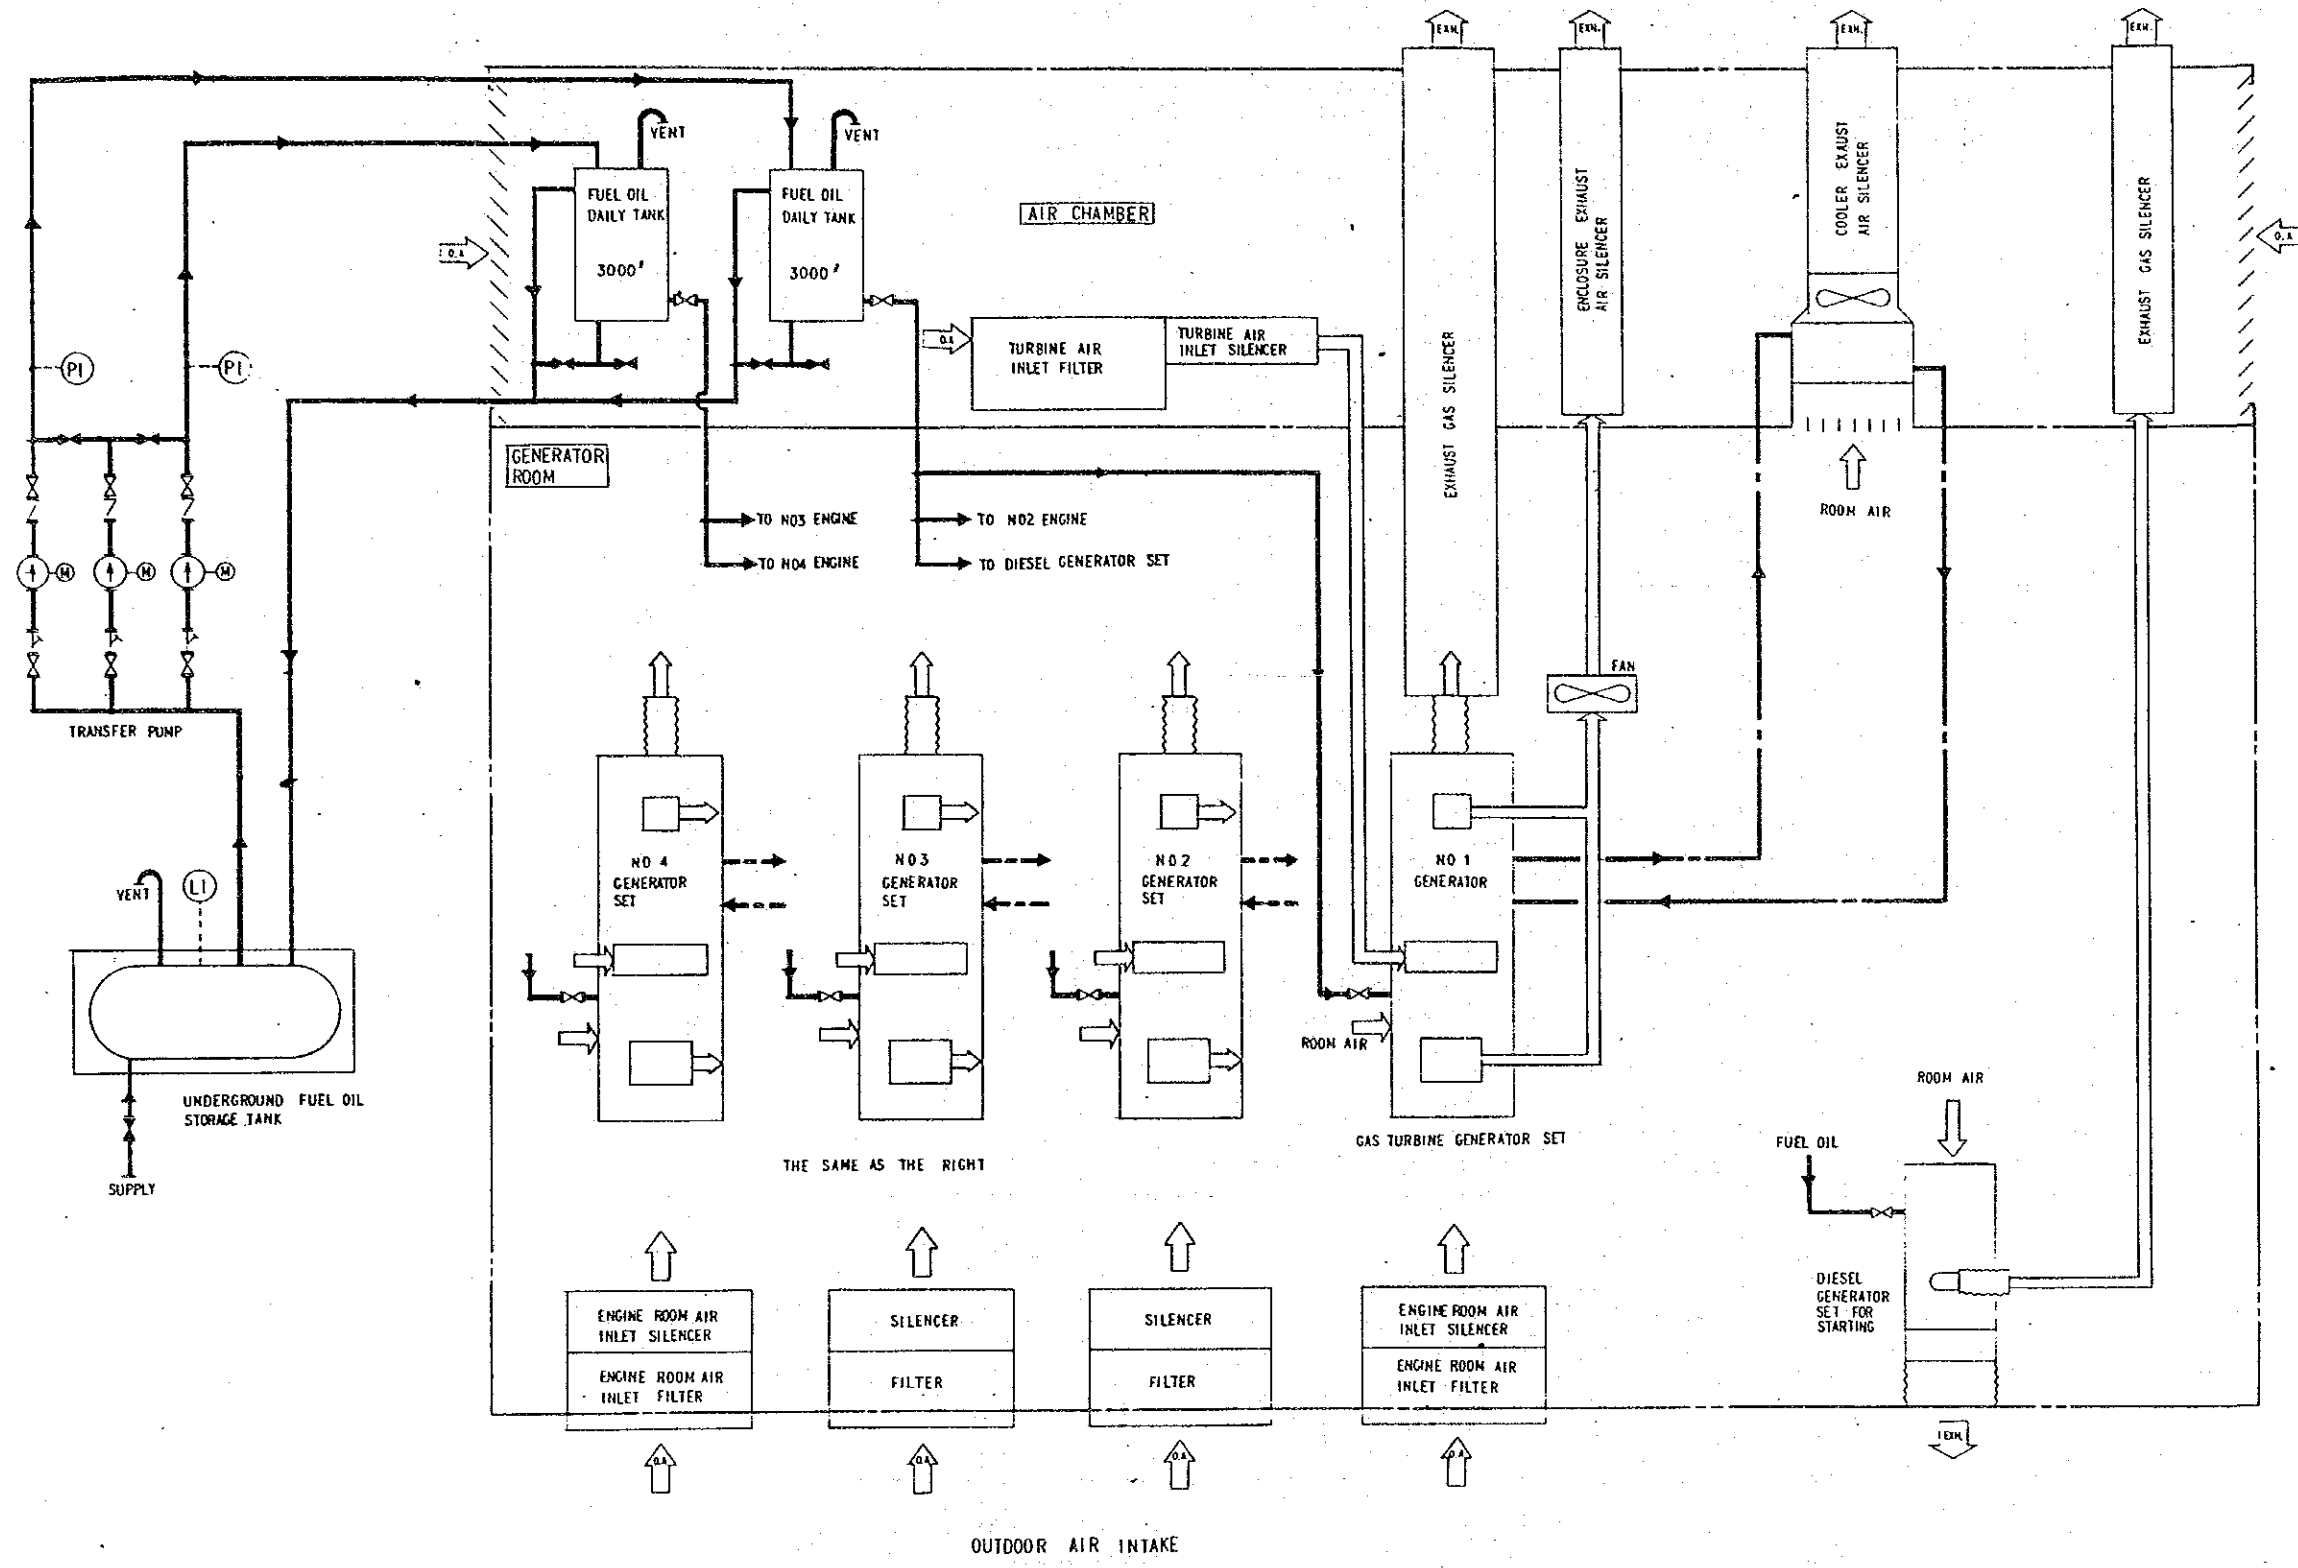

SYMBOLS

	GLOBE VALVE NORMALLY OPENED
	GLOBE VALVE NORMALLY CLOSED
	CHECK VALVE
	FLEXIBLE PIPE
	MOTOR DRIVEN PUMP
	STRAINER
	PRESSURE GAUGE
	LEVEL INDICATOR
	AIR FLOW
	FUEL OIL FLOW
	LUBRICATING OIL FLOW