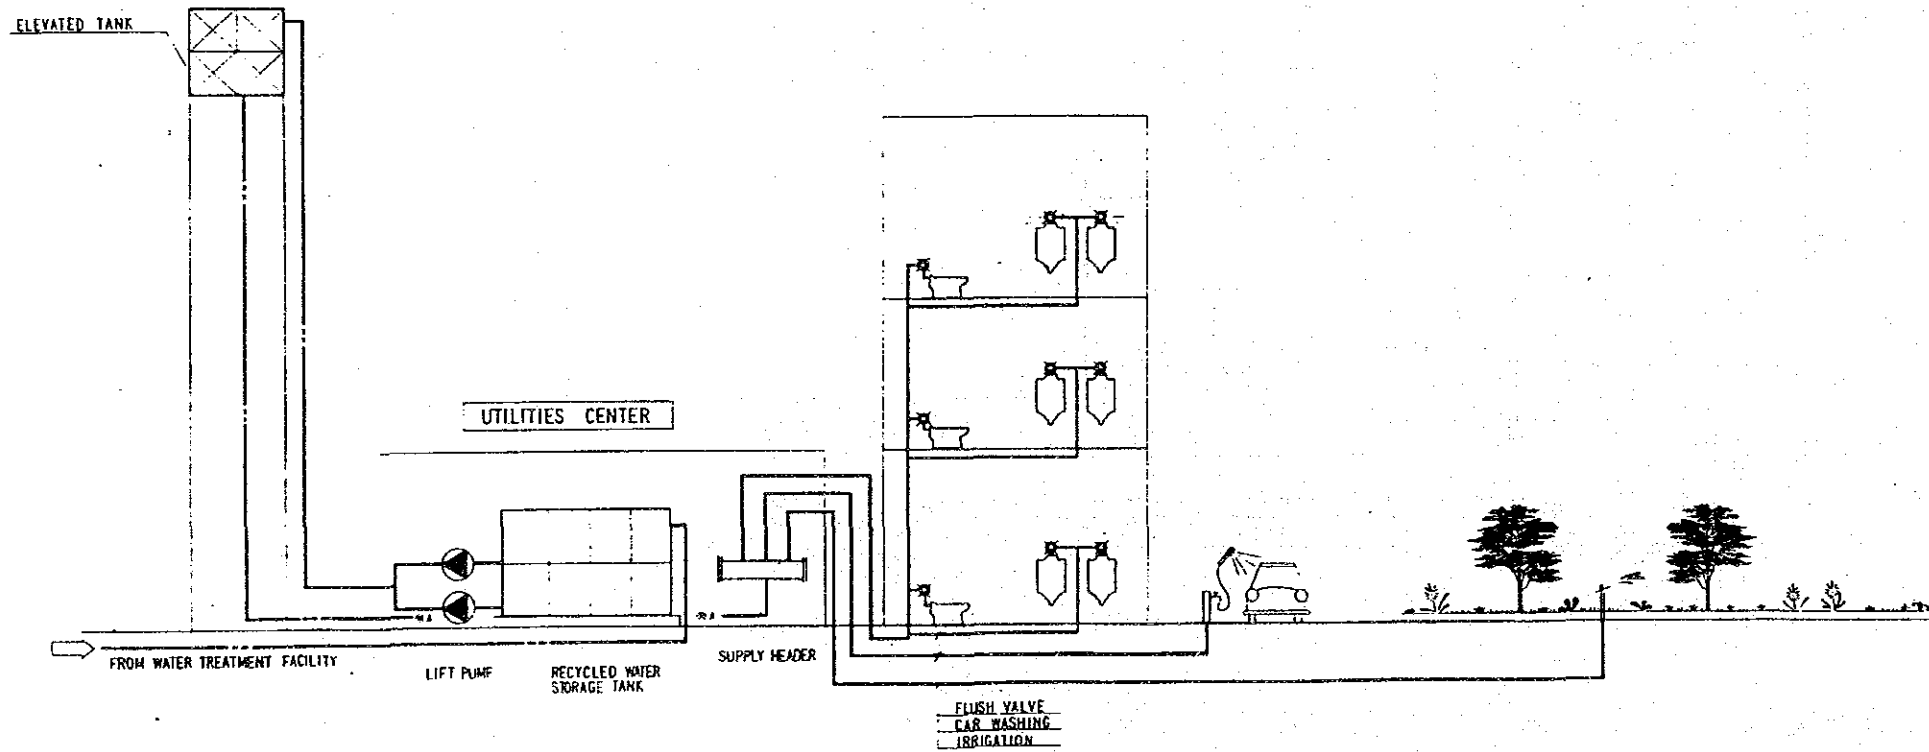

SYMBOL  
 PUMP

RADIOACTIVE WASTE WATER TREATMENT DIAGRAM

RECYCLED WATER SUPPLY SYSTEM DIAGRAM

294,000  
243,000  
36,000

94,000 | 156,000 | 37,000 | 111,000  
398,000

SYMBOLS

RF	RECEIVING FACILITIES
SS	SUB-STATION
DP	DISTRIBUTION PANEL
Tr	TRANSFORMER
MDF	MAIN DISTRIBUTION FRAME
IDF	INTERMEDIATE DISTRIBUTION FRAME
—	POWER
- - -	TELEPHONE