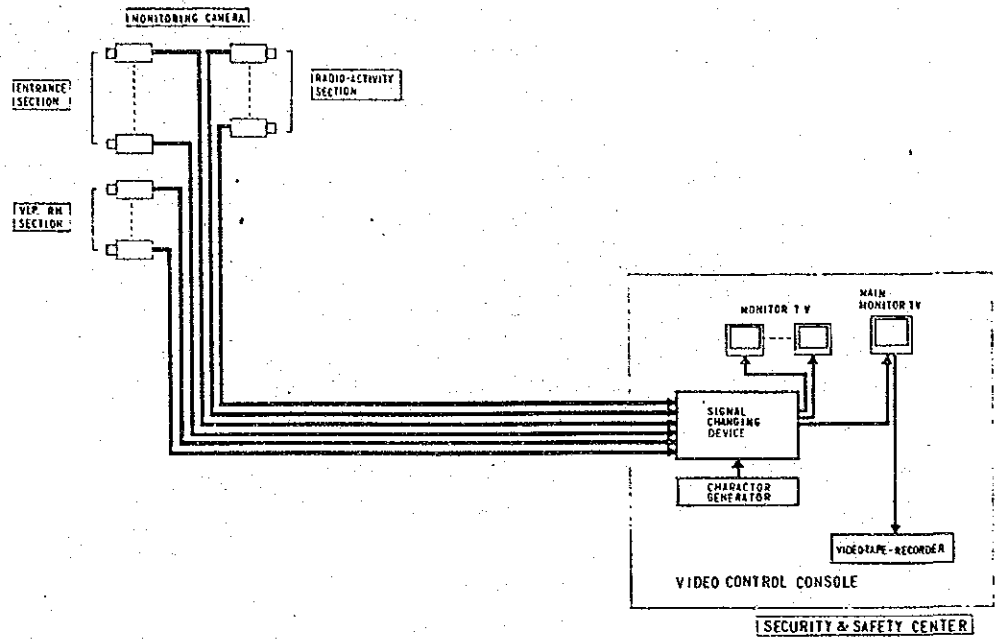

CC-TV FOR SECURITY