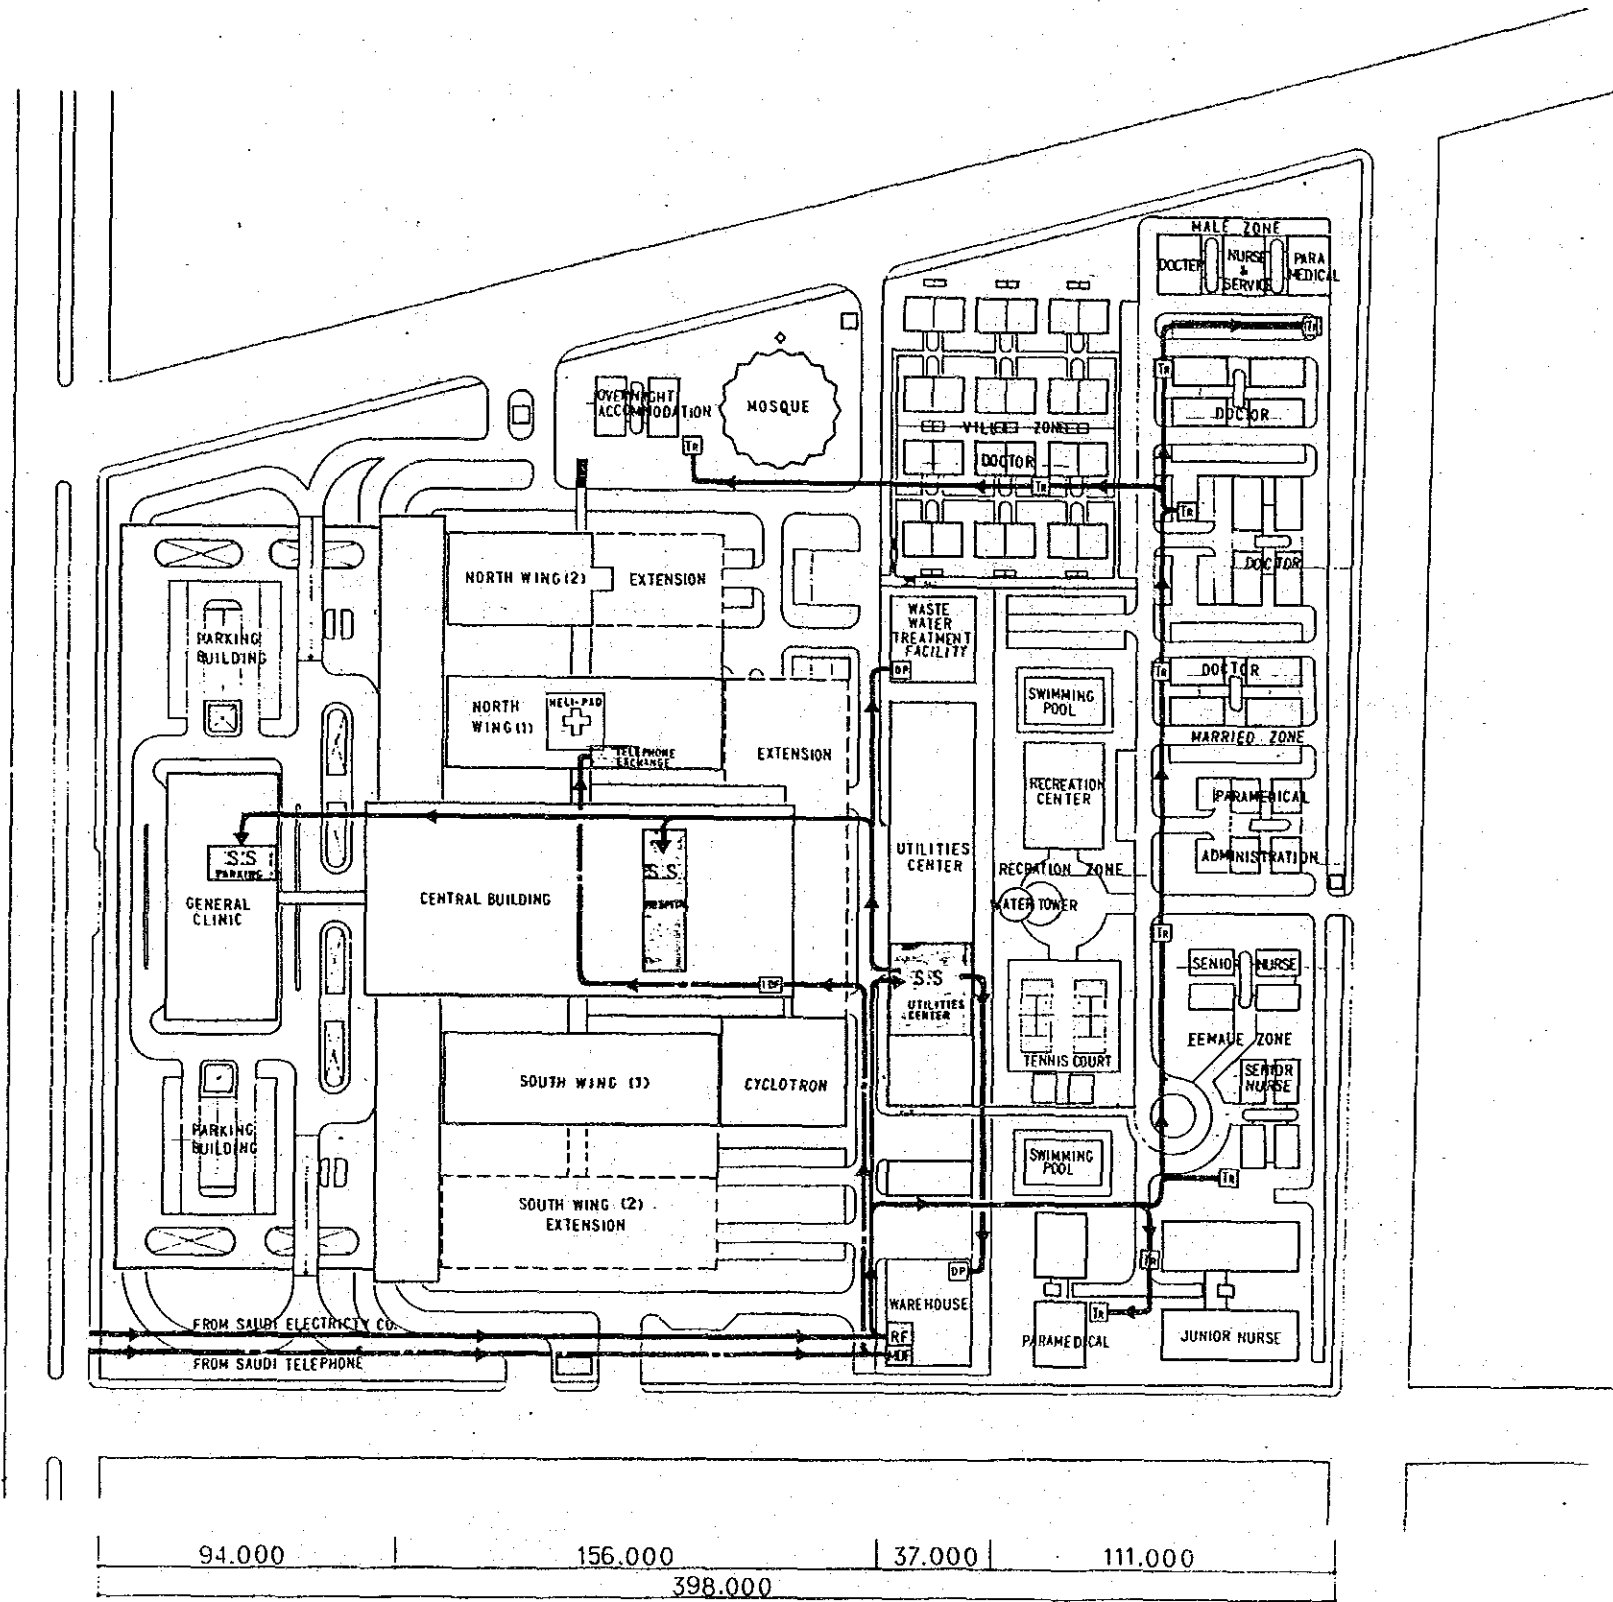

SYMBOL  
 PUMP

RADIOACTIVE WASTE WATER TREATMENT DIAGRAM

RECYCLED WATER SUPPLY SYSTEM DIAGRAM

294,000  
243,000  
36,000

94,000 | 156,000 | 37,000 | 111,000  
398,000

SYMBOLS

RF	RECEIVING FACILITIES
SS	SUB-STATION
DP	DISTRIBUTION PANEL
Tr	TRANSFORMER
MDF	MAIN DISTRIBUTION FRAME
IDF	INTERMEDIATE DISTRIBUTION FRAME
—	POWER
- - -	TELEPHONE