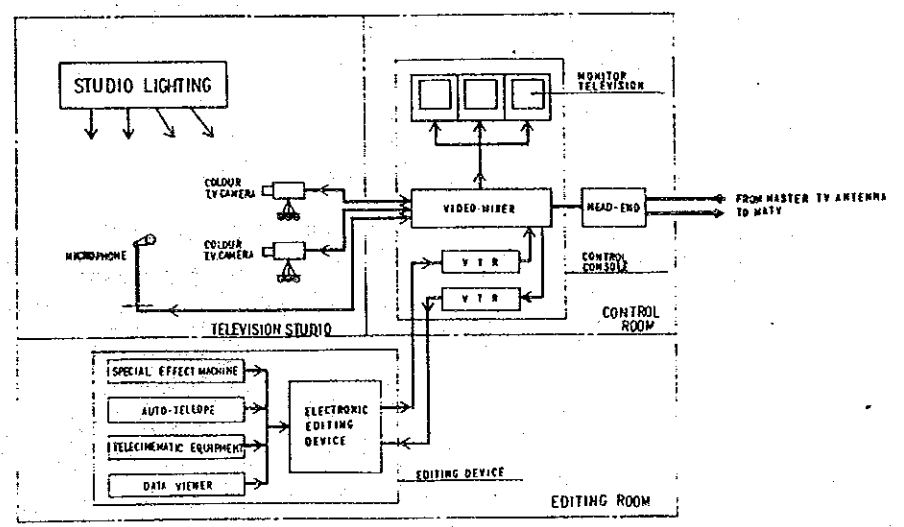

SYMBOLS

(MC)	NURSE-CALL MASTER STATION
(H)	HAND-TYPE PILLOW SIDE UNIT
(A)	ARM-TYPE PILLOW SIDE UNIT WITH BED LIGHT
(P)	PUSH BUTTON
(B)	PULL SWITCH FOR BATHROOM
(L)	INDIVIDUAL CORRIDOR LAMP
(C)	CHANGE OVER UNIT
(PCU)	PAGING CONTROL UNIT
(EPABX)	ELECTRONIC PRIVATE AUTOMATIC BRANCH EXCHANGER
(TB)	TERMINAL BOARD

SYMBOLS

□	BOOSTER/DISTRIBUTOR BOX
⊞	TELEVISION OUTLET
⊞	RADIO SET

C.C.TV SYSTEM FOR MEDICAL

CC-TV FOR SECURITY

OTHER SECURITY SYSTEM

T.V. STUDIO SYSTEM

SYMBOLS

	MAIN AMPLIFIER
	NICKEL-CADMIUM BATTERY
	AMPLIFIER
	REPEATER
	SPEAKER (CEILING & WALL MOUNTED TYPE)
	COLUMN SPEAKER
	TRUMPET SPEAKER
	MICROPHONE JACK
	WIRELESS ANTENNA
	ATTENUATOR
	TERMINAL BOARD