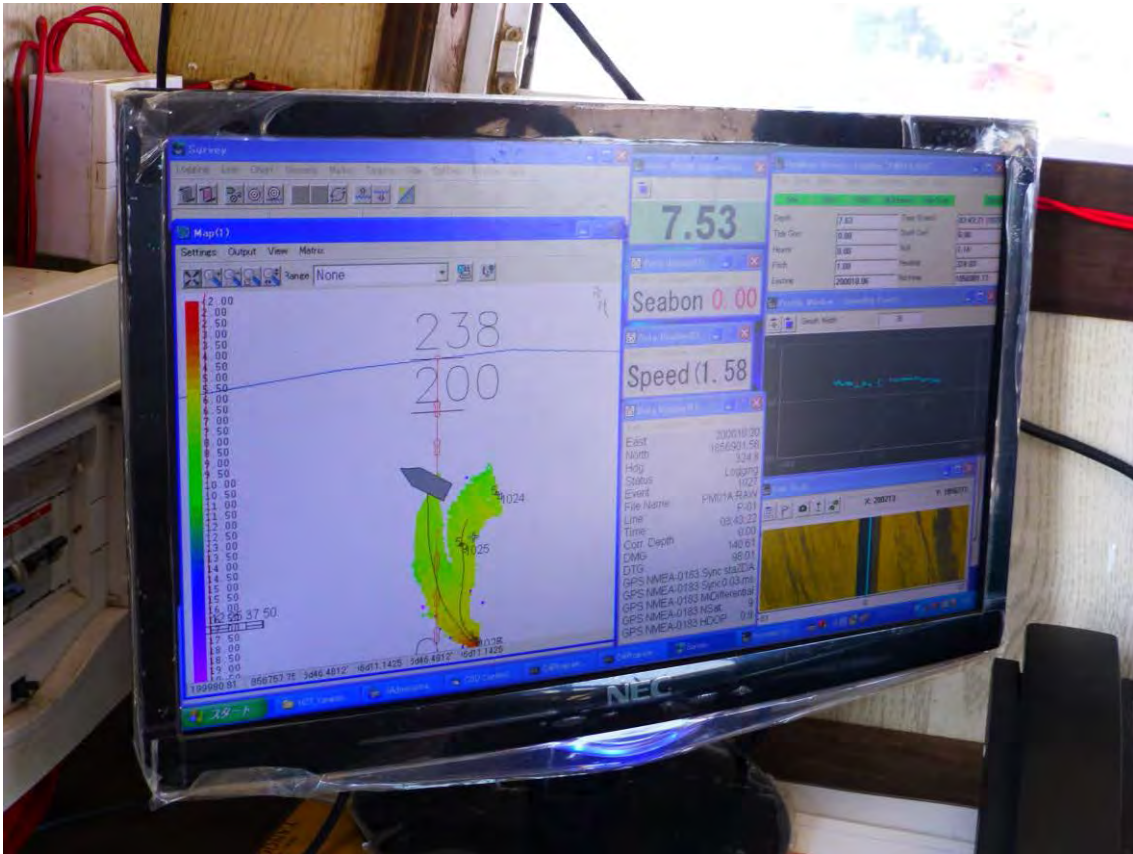

33. Win3 Navigation Light Red

34. Win3 Navigation Light White

35. Win3 Operation of Survey Ship

36. Win3 PC for Data Recording

37. Win3 PDR1300 Setting

38. Win3 Survey Data Recording

39. Win3 Survey Flag

40. Win3 Survey Ship Operation by Monitor